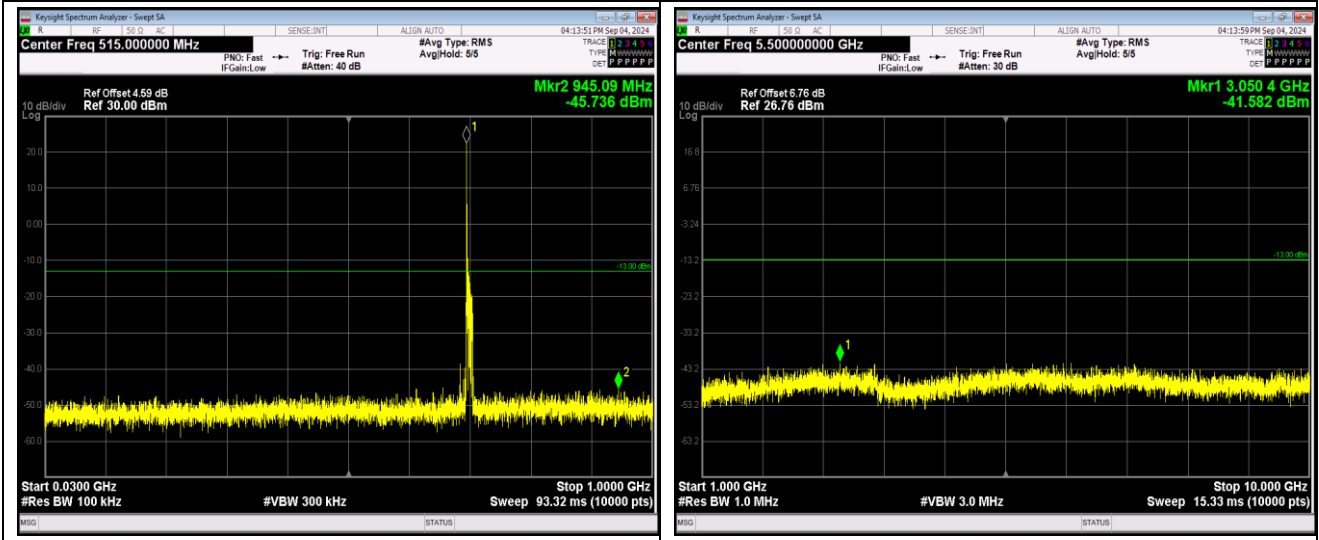

Band12-10MHz-QPSK-23095-1RB#0-Range1:30~1000MHz

Band12-10MHz-QPSK-23095-1RB#0-Range2:1000~10000MHz