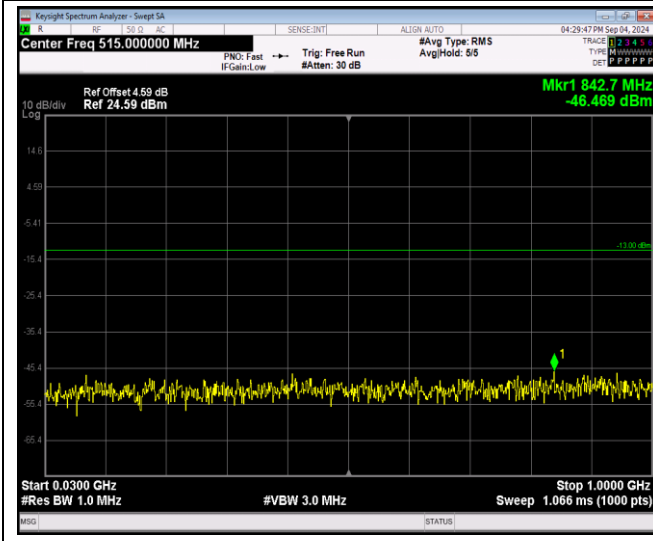

Band66-1.4MHz-QPSK-132322-1RB#0-Range1:30~1000MHz

Band66-1.4MHz-QPSK-132322-1RB#0-Range2:1000~20000MHz

JianYan Testing Group Shenzhen Co., Ltd.
No.101, Building 8, Innovation Wisdom Port, No.155 Hongtian Road, Huangpu Community,
Xinqiao Street, Bao'an District, Shenzhen, Guangdong, People's Republic of China.
Tel: +86-755-23118282, Fax: +86-755-23116366

Project No.: JYTSZR2409002