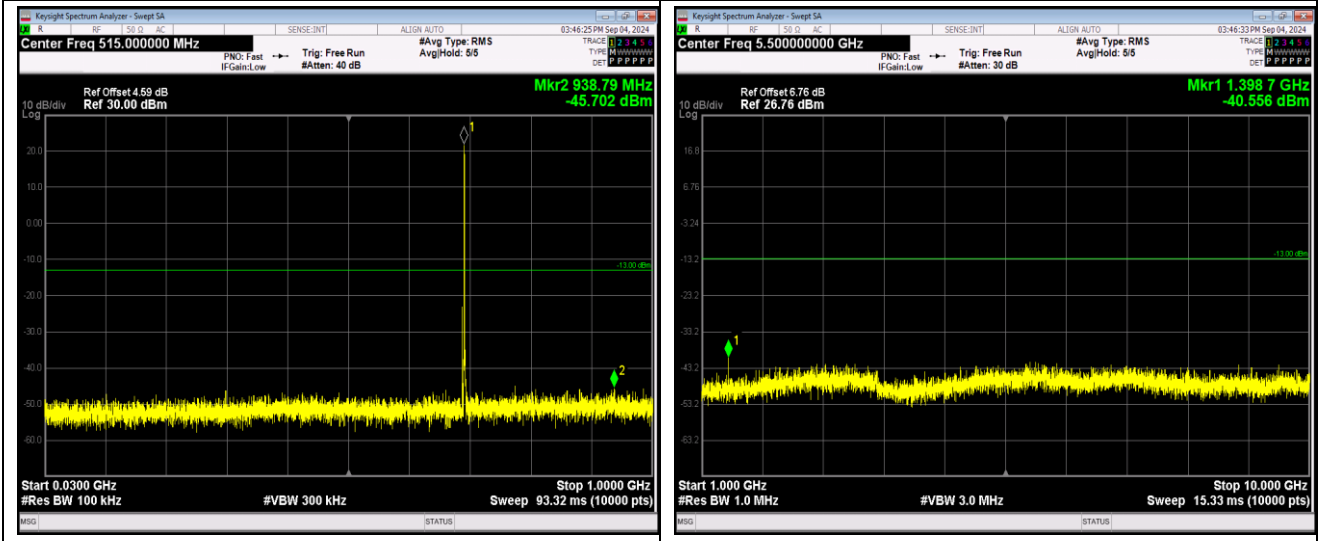

Band12-1.4MHz-16QAM-23017-1RB#0-Range1:30~1000MHz

Band12-1.4MHz-16QAM-23017-1RB#0-Range2:1000~10000MHz

JianYan Testing Group Shenzhen Co., Ltd.
No.101, Building 8, Innovation Wisdom Port, No.155 Hongtian Road, Huangpu Community,
Xinqiao Street, Bao'an District, Shenzhen, Guangdong, People's Republic of China.
Tel: +86-755-23118282, Fax: +86-755-23116366

Project No.: JYTSZR2409002