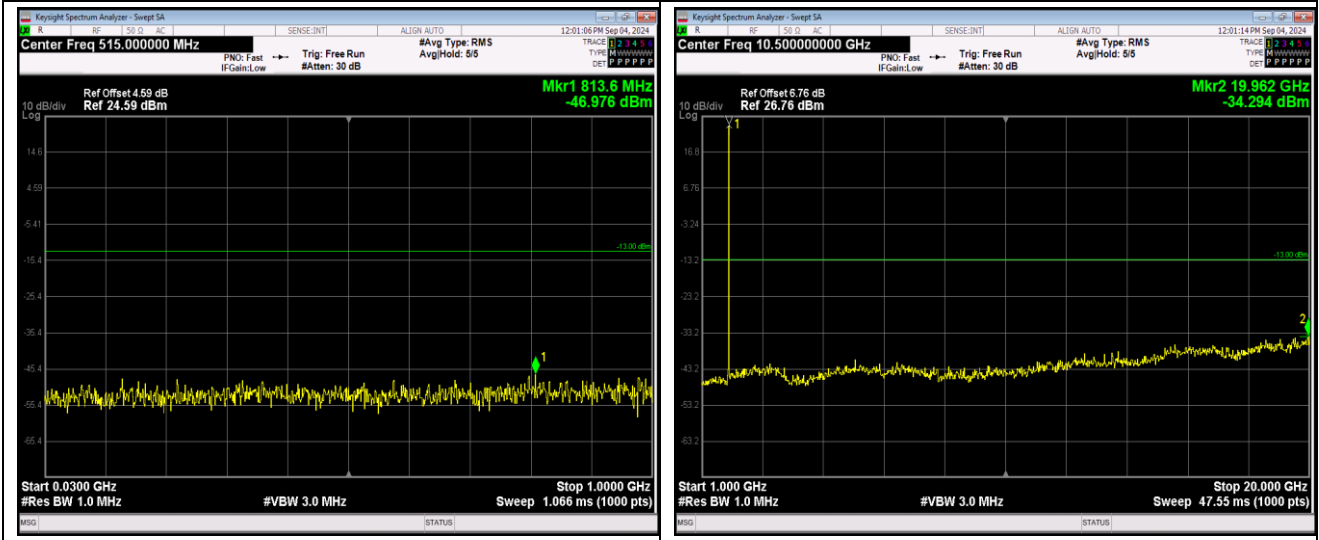

Remark: All bandwidth and all modulation had been tested, but only the worst case data displayed in this report.

## Test Graphs

Band2-1.4MHz-16QAM-18607-1RB#0-Range1:30~1000MHz

Band2-1.4MHz-16QAM-18607-1RB#0-Range2:1000~20000MHz

Band2-1.4MHz-16QAM-18900-1RB#0-Range1:30~1000MHz

Band2-1.4MHz-16QAM-18900-1RB#0-Range2:1000~20000MHz