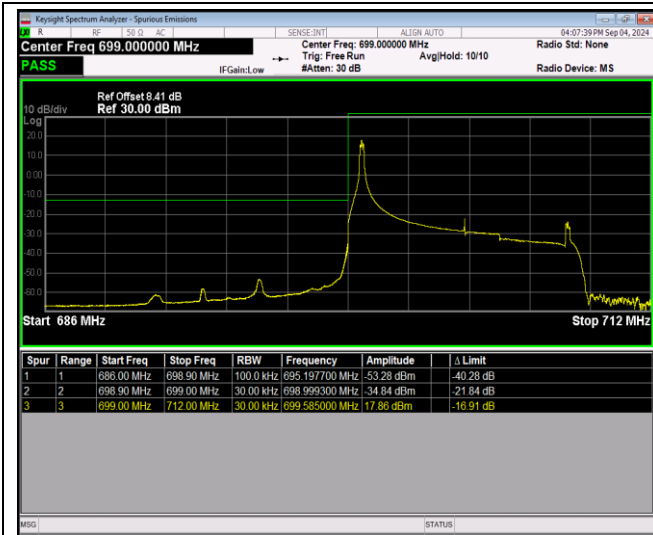

Band12-1.4MHz-16QAM-23173-1RB#5

Band12-1.4MHz-16QAM-23173-6RB#0

Band12-10MHz-QPSK-23060-1RB#0

Band12-10MHz-QPSK-23060-1RB#49

Band12-10MHz-QPSK-23060-50RB#0

Band12-10MHz-QPSK-23130-1RB#0

Band12-10MHz-QPSK-23130-1RB#49