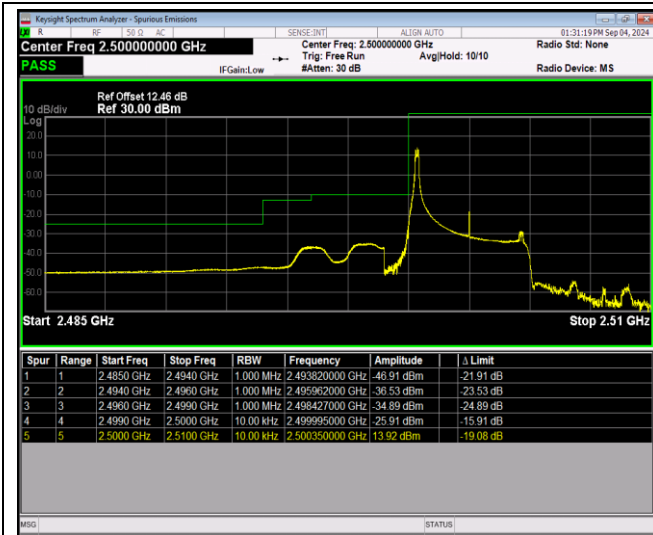

Band5-10MHz-16QAM-20600-1RB#49

Band5-10MHz-16QAM-20600-50RB#0

Band7-5MHz-QPSK-20775-1RB#0

Band7-5MHz-QPSK-20775-1RB#24

Band7-5MHz-QPSK-20775-25RB#0

Band7-5MHz-QPSK-21425-1RB#0

Band7-5MHz-QPSK-21425-1RB#24

Band7-5MHz-QPSK-21425-25RB#0