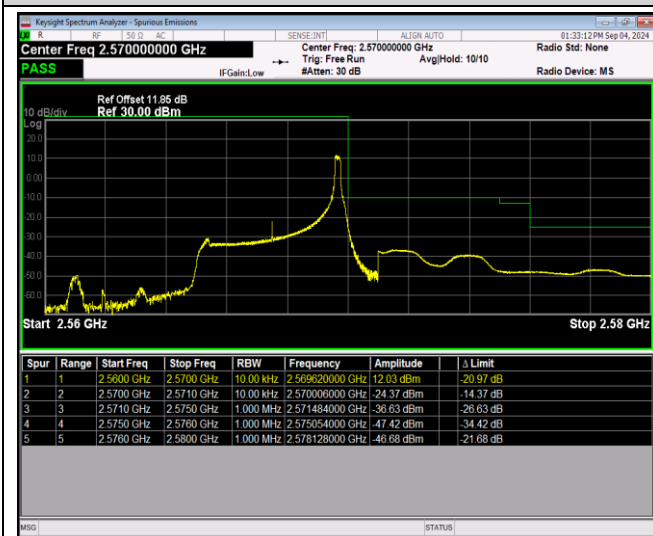

Band5-10MHz-16QAM-20600-1RB#49

Band5-10MHz-16QAM-20600-50RB#0

Band7-5MHz-QPSK-20775-1RB#0

Band7-5MHz-QPSK-20775-1RB#24

Band7-5MHz-QPSK-20775-25RB#0

Band7-5MHz-QPSK-21425-1RB#0

Band7-5MHz-QPSK-21425-1RB#24

Band7-5MHz-QPSK-21425-25RB#0