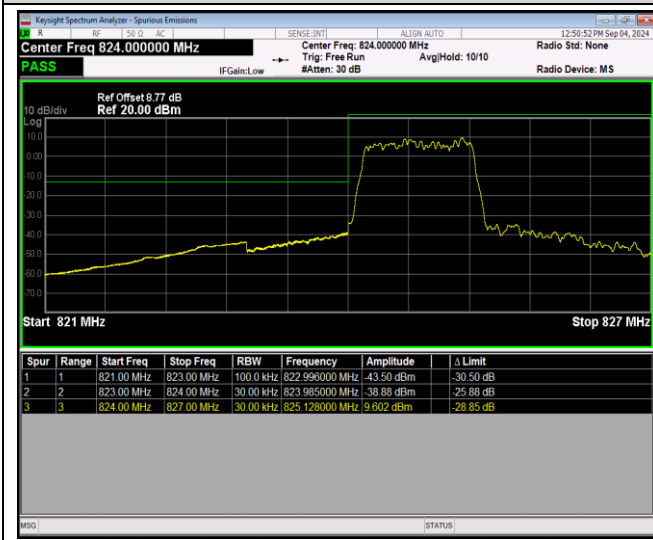

Band5-1.4MHz-16QAM-20407-6RB#0

Band5-1.4MHz-16QAM-20643-1RB#0

Band5-1.4MHz-16QAM-20643-1RB#5

Band5-1.4MHz-16QAM-20643-6RB#0

Band5-10MHz-QPSK-20450-1RB#0

Band5-10MHz-QPSK-20450-1RB#49

Band5-10MHz-QPSK-20450-50RB#0

Band5-10MHz-QPSK-20600-1RB#0

Band5-10MHz-QPSK-20600-1RB#49

Band5-10MHz-QPSK-20600-50RB#0

Band5-10MHz-16QAM-20450-1RB#0

Band5-10MHz-16QAM-20450-1RB#49

Band5-10MHz-16QAM-20450-50RB#0

Band5-10MHz-16QAM-20600-1RB#0