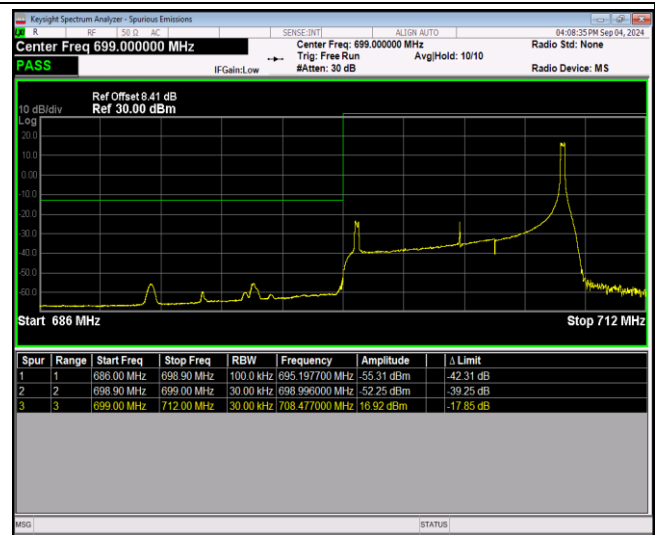

Band12-1.4MHz-16QAM-23173-1RB#5

Band12-1.4MHz-16QAM-23173-6RB#0

Band12-10MHz-QPSK-23060-1RB#0

Band12-10MHz-QPSK-23060-1RB#49

Band12-10MHz-QPSK-23060-50RB#0

Band12-10MHz-QPSK-23130-1RB#0

Band12-10MHz-QPSK-23130-1RB#49