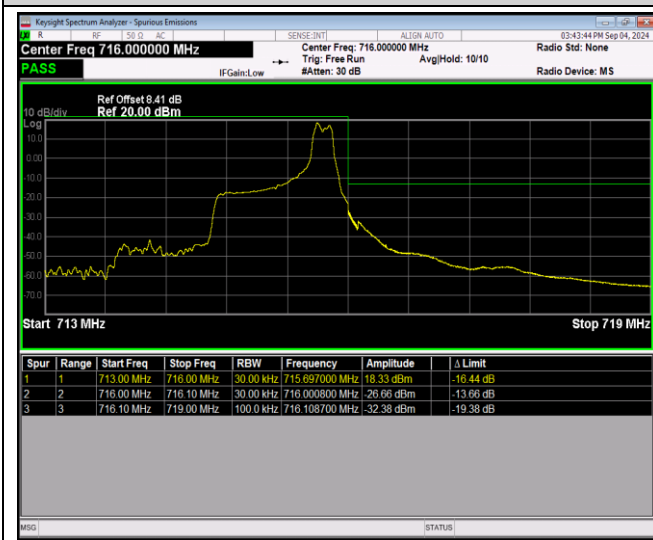

Band12-1.4MHz-QPSK-23173-1RB#5

Band12-1.4MHz-16QAM-23017-1RB#0