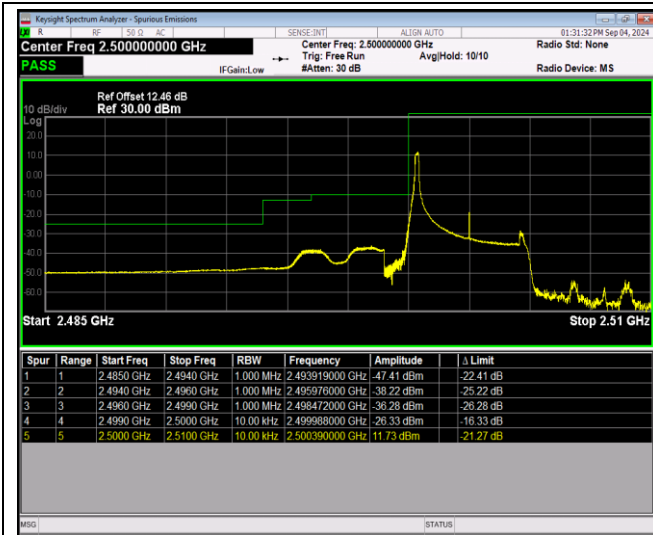

Band7-5MHz-16QAM-20775-1RB#0

Band7-5MHz-16QAM-20775-25RB#0