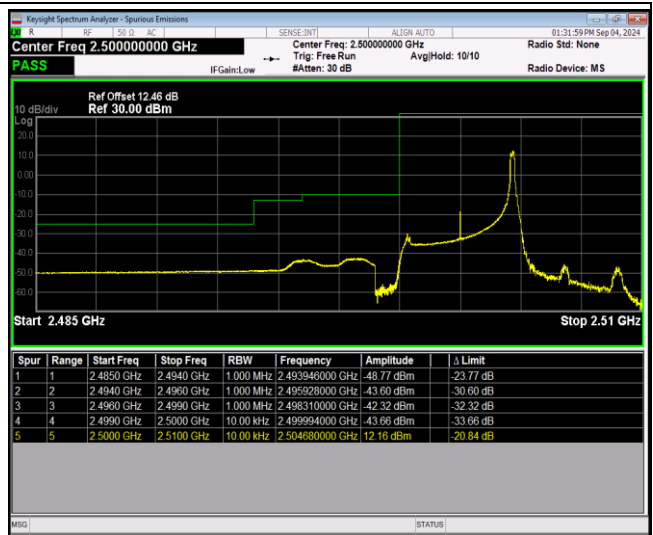

Band7-5MHz-16QAM-20775-1RB#24

Band7-5MHz-16QAM-21425-1RB#0