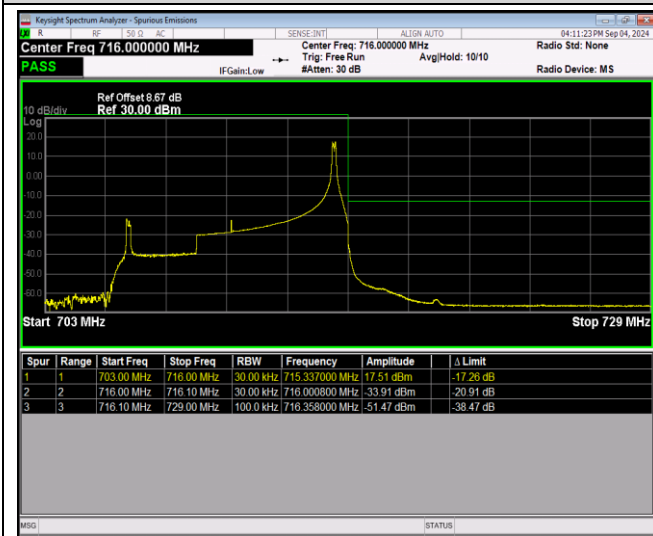

Band12-10MHz-QPSK-23130-1RB#49

Band12-10MHz-16QAM-23060-1RB#0