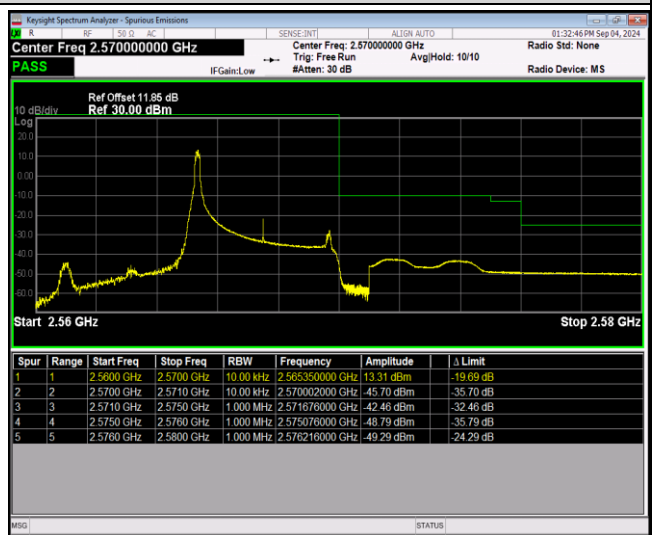

Band5-10MHz-16QAM-20600-1RB#49

Band5-10MHz-16QAM-20600-50RB#0

Band7-5MHz-QPSK-20775-1RB#0

Band7-5MHz-QPSK-20775-1RB#24

Band7-5MHz-QPSK-20775-25RB#0

Band7-5MHz-QPSK-21425-1RB#0

Band7-5MHz-QPSK-21425-1RB#24

Band7-5MHz-QPSK-21425-25RB#0