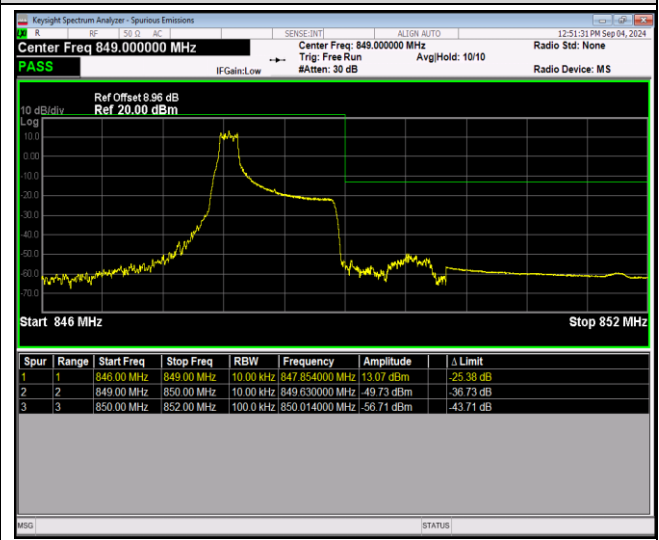

Band5-1.4MHz-16QAM-20407-6RB#0

Band5-1.4MHz-16QAM-20643-1RB#0

Band5-1.4MHz-16QAM-20643-1RB#5

Band5-1.4MHz-16QAM-20643-6RB#0

Band5-10MHz-QPSK-20450-1RB#0

Band5-10MHz-QPSK-20450-1RB#49

Band5-10MHz-QPSK-20450-50RB#0

Band5-10MHz-QPSK-20600-1RB#0

Band5-10MHz-QPSK-20600-1RB#49

Band5-10MHz-QPSK-20600-50RB#0

Band5-10MHz-16QAM-20450-1RB#0

Band5-10MHz-16QAM-20450-1RB#49

Band5-10MHz-16QAM-20450-50RB#0

Band5-10MHz-16QAM-20600-1RB#0