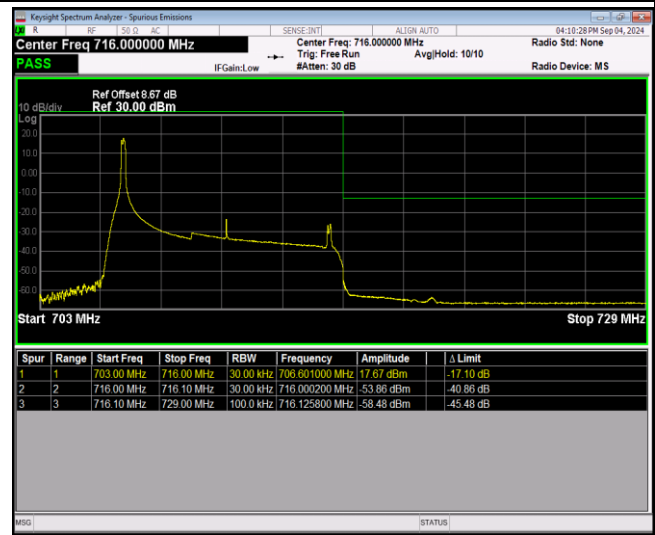

Band12-1.4MHz-16QAM-23173-1RB#5

Band12-1.4MHz-16QAM-23173-6RB#0

Band12-10MHz-QPSK-23060-1RB#0

Band12-10MHz-QPSK-23060-1RB#49

Band12-10MHz-QPSK-23060-50RB#0

Band12-10MHz-QPSK-23130-1RB#0

Band12-10MHz-QPSK-23130-1RB#49