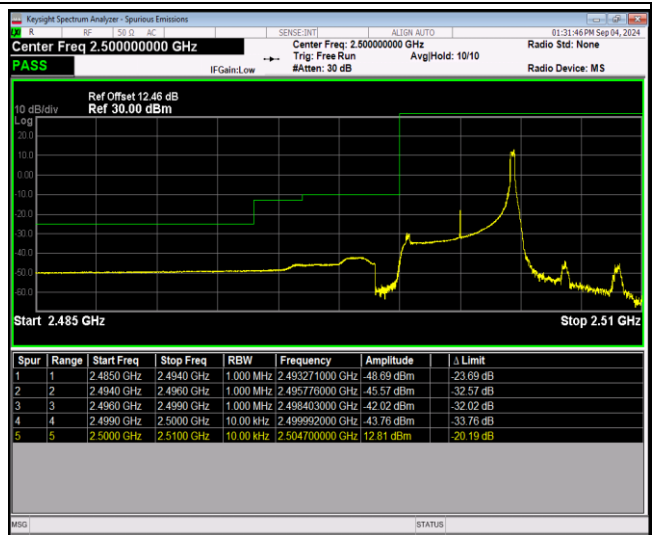

Band5-10MHz-16QAM-20600-1RB#49

Band5-10MHz-16QAM-20600-50RB#0

Band7-5MHz-QPSK-20775-1RB#0

Band7-5MHz-QPSK-20775-1RB#24

Band7-5MHz-QPSK-20775-25RB#0

Band7-5MHz-QPSK-21425-1RB#0

Band7-5MHz-QPSK-21425-1RB#24

Band7-5MHz-QPSK-21425-25RB#0