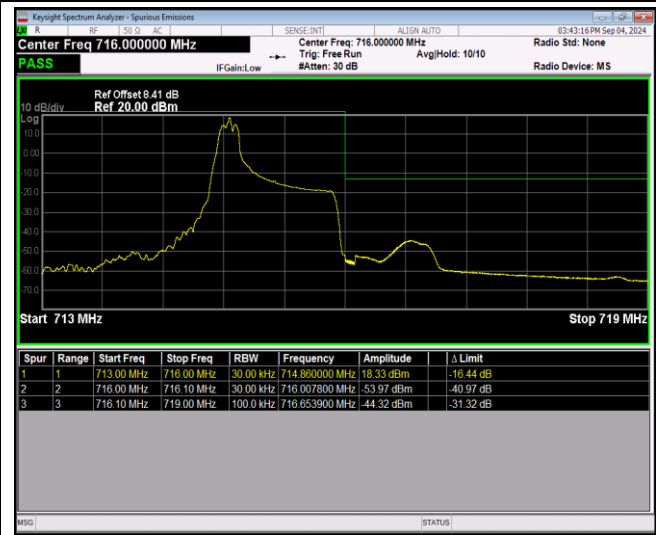

Band12-1.4MHz-16QAM-23173-1RB#0

Band12-1.4MHz-16QAM-23173-6RB#0