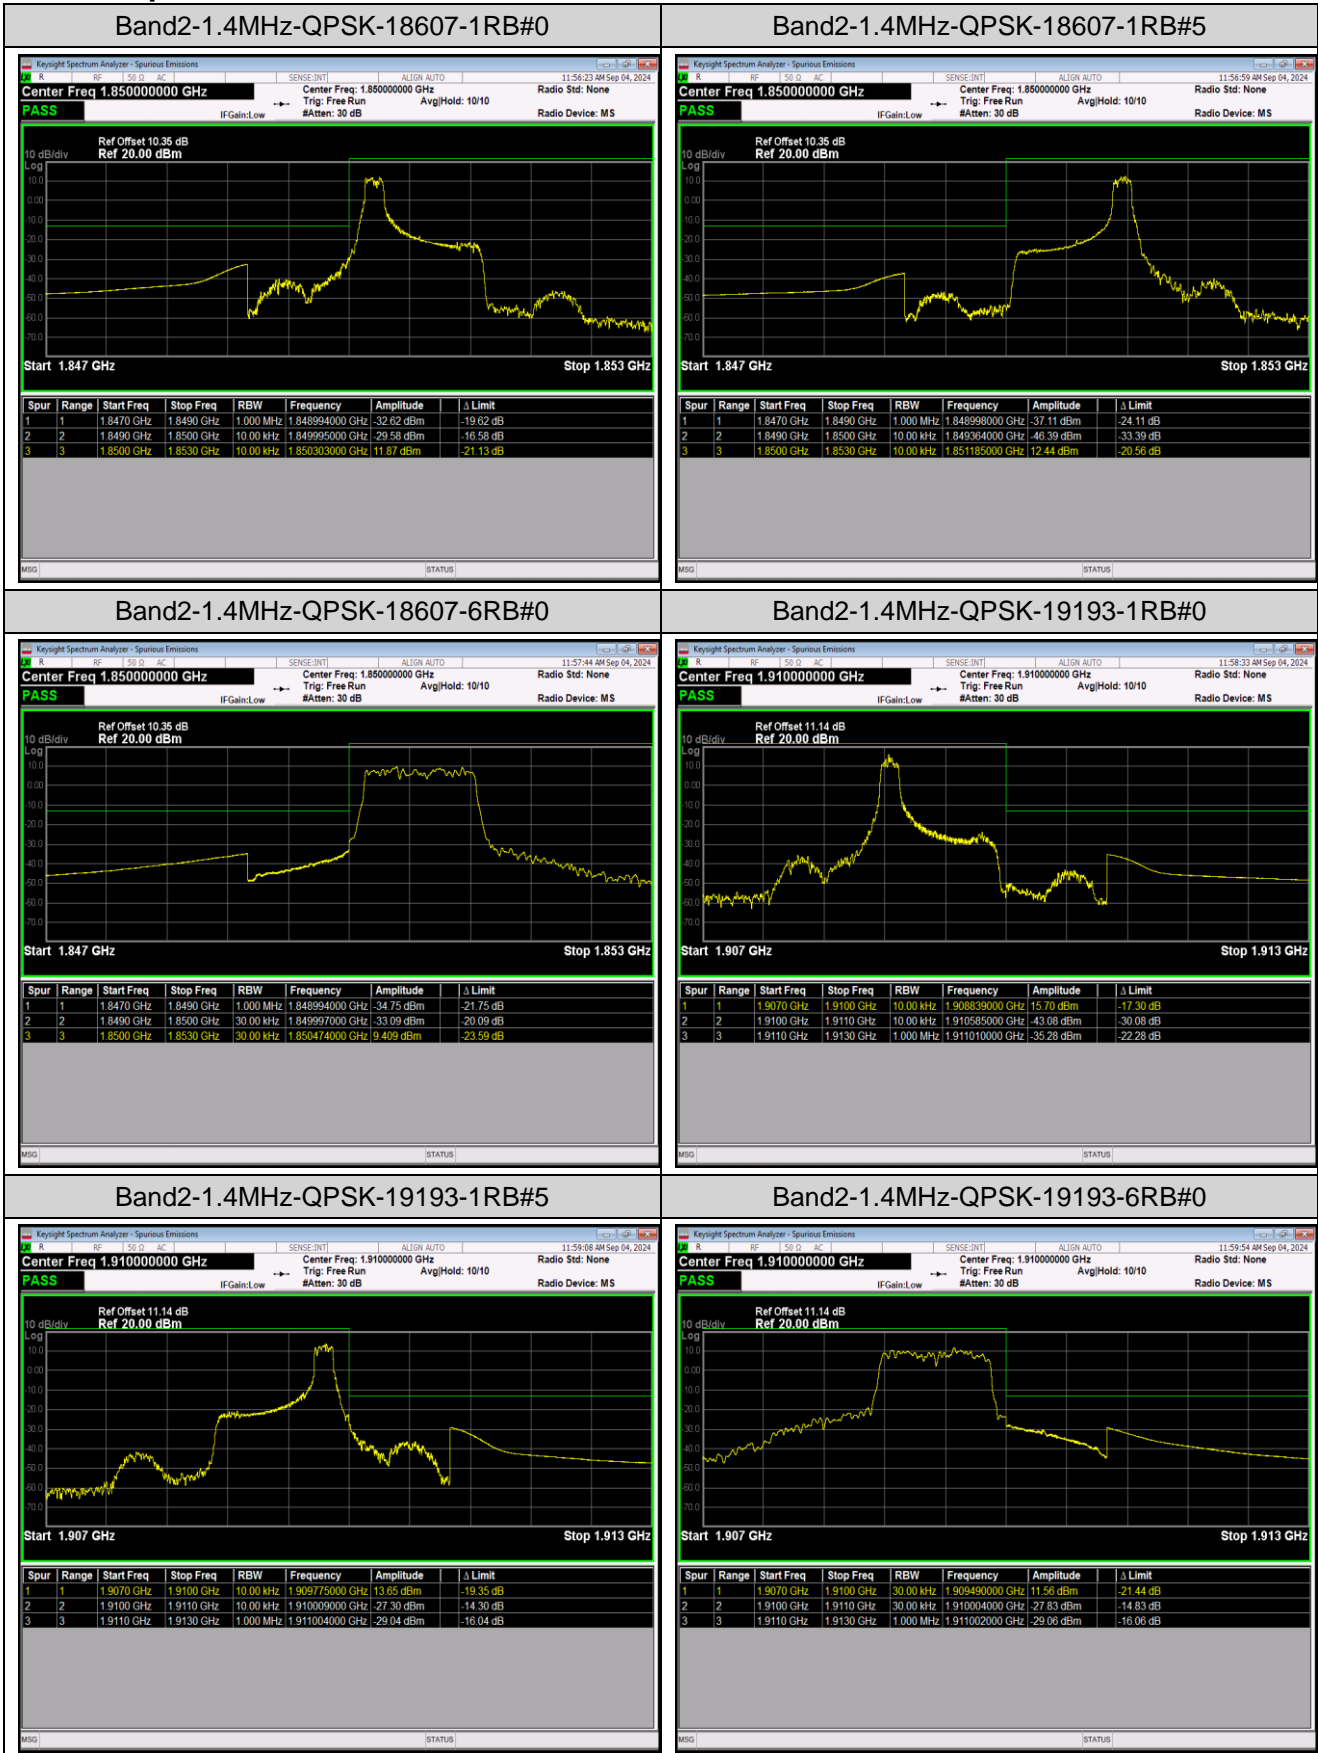

Test Graphs