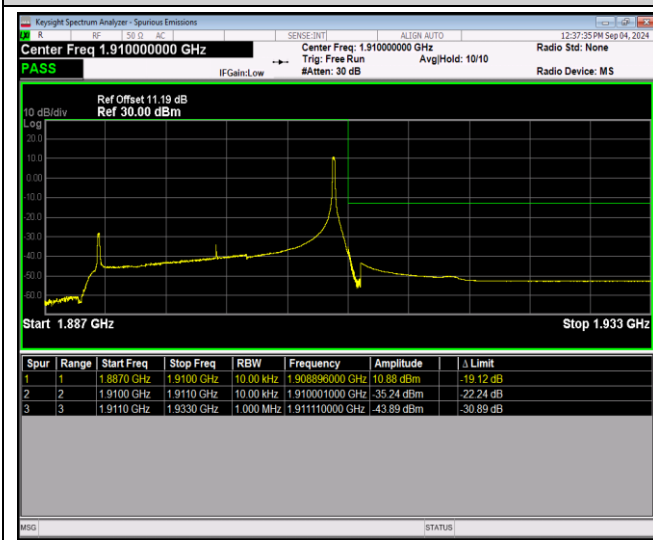

Band2-20MHz-QPSK-19100-1RB#99

Band2-20MHz-16QAM-18700-1RB#0