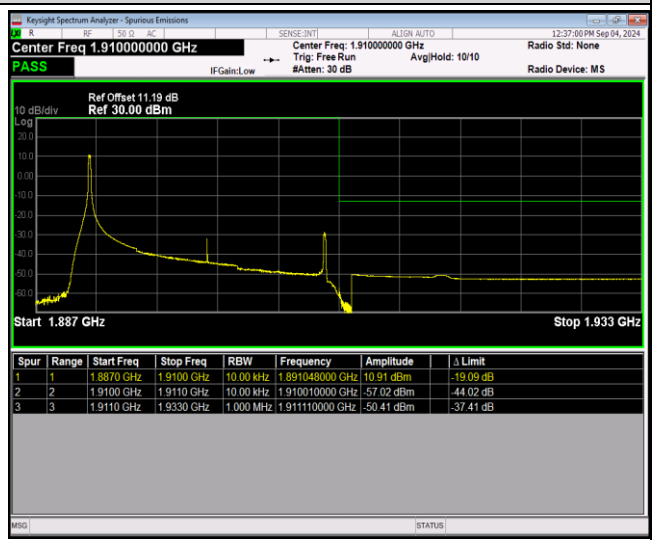

Remark: All bandwidth and all modulation had been tested, but only the worst case data displayed in this report.

Test Graphs

Band2-20MHz-QPSK-18700-100RB#0

Band2-20MHz-QPSK-19100-1RB#0

Band2-20MHz-QPSK-19100-1RB#99