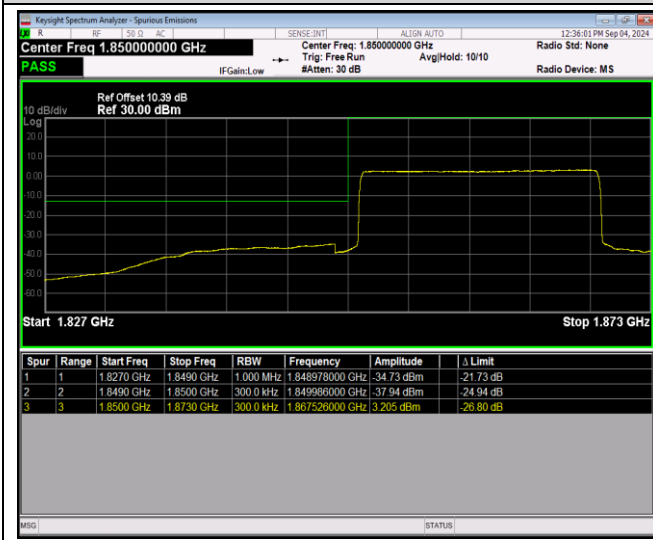

Remark: All bandwidth and all modulation had been tested, but only the worst case data displayed in this report.

Test Graphs

Band2-20MHz-QPSK-18700-100RB#0

Band2-20MHz-QPSK-19100-1RB#0

Band2-20MHz-QPSK-19100-1RB#99