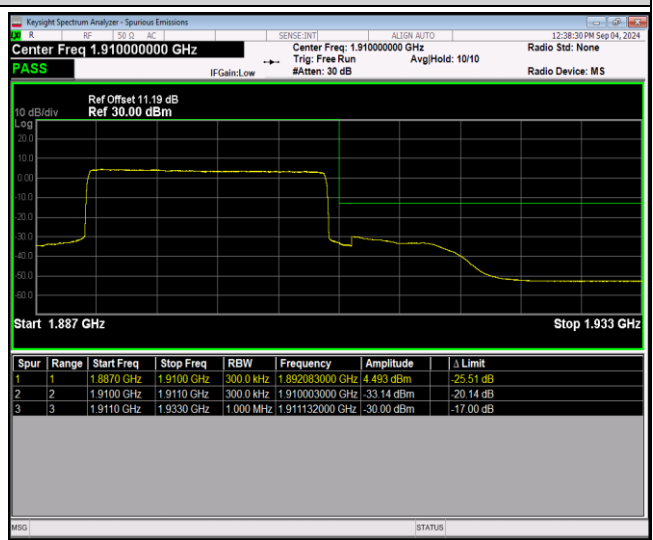

Band2-20MHz-QPSK-19100-100RB#0

Band2-20MHz-16QAM-18700-1RB#99