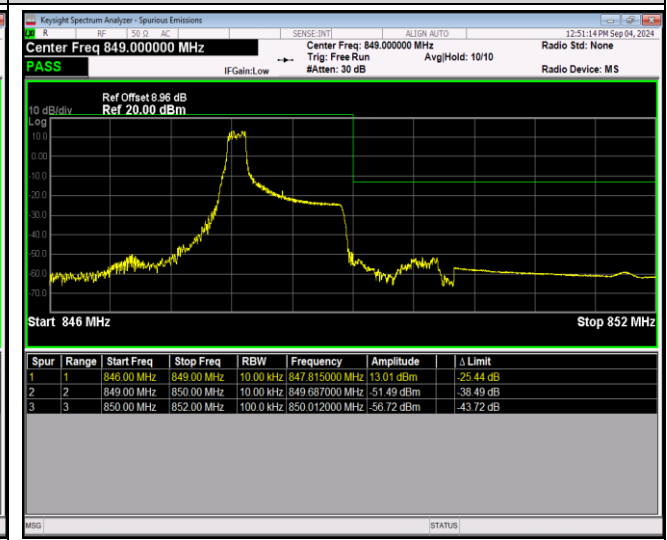

Band5-1.4MHz-QPSK-20643-1RB#0

Band5-1.4MHz-QPSK-20643-6RB#0