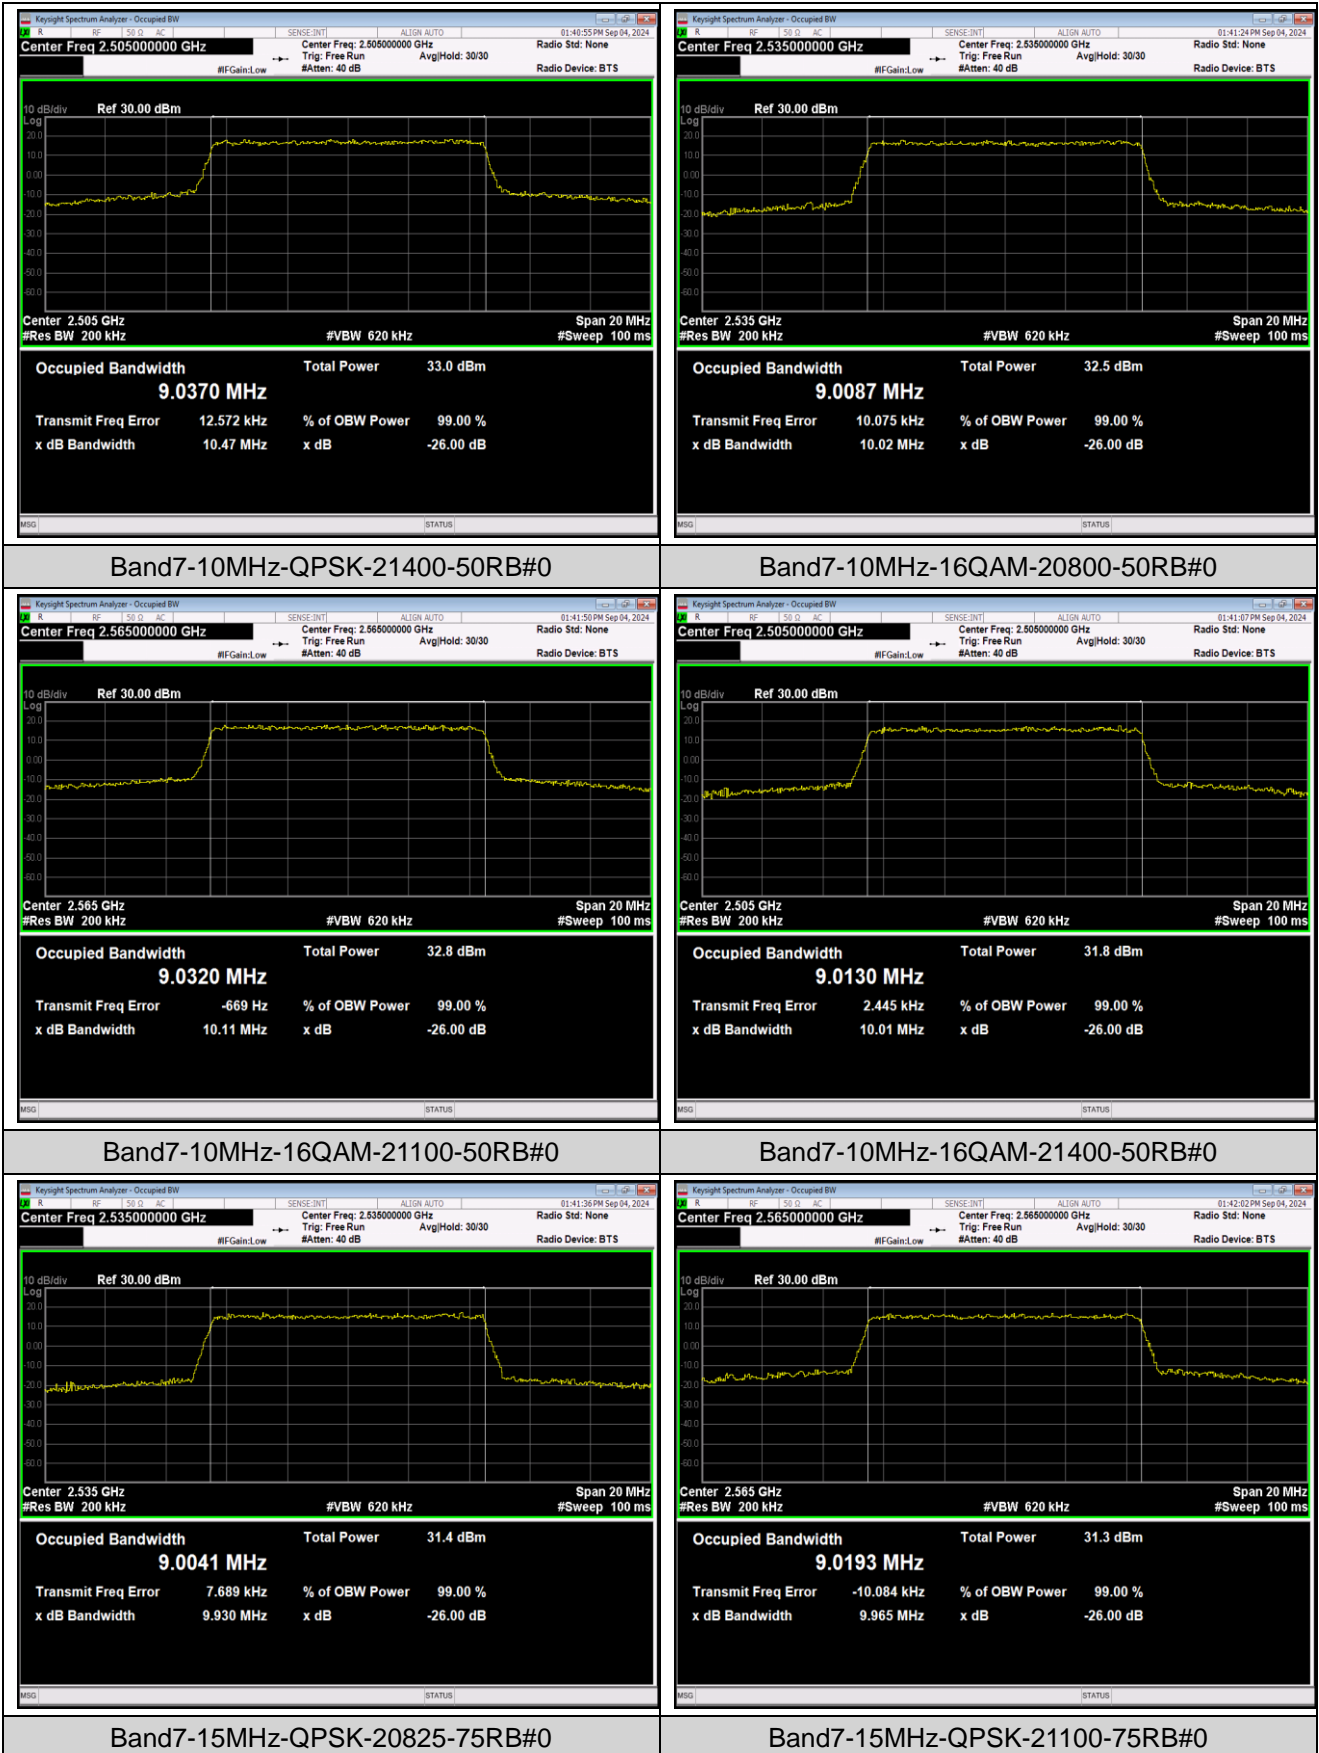

Band7-5MHz-QPSK-21425-25RB#0

Band7-5MHz-16QAM-20775-25RB#0

Band7-5MHz-16QAM-21100-25RB#0

Band7-5MHz-16QAM-21425-25RB#0

Band7-10MHz-QPSK-20800-50RB#0

Band7-10MHz-QPSK-21100-50RB#0

Band7-15MHz-QPSK-21375-75RB#0

Band7-15MHz-16QAM-20825-75RB#0

Band7-15MHz-16QAM-21100-75RB#0

Band7-15MHz-16QAM-21375-75RB#0

Band7-20MHz-QPSK-20850-100RB#0

Band7-20MHz-QPSK-21100-100RB#0

Band12-3MHz-QPSK-23165-15RB#0

Band12-3MHz-16QAM-23025-15RB#0

Band12-3MHz-16QAM-23095-15RB#0

Band12-3MHz-16QAM-23165-15RB#0

Band12-5MHz-QPSK-23035-25RB#0

Band12-5MHz-QPSK-23095-25RB#0

Band12-5MHz-QPSK-23155-25RB#0

Band12-5MHz-16QAM-23035-25RB#0

Band12-5MHz-16QAM-23095-25RB#0