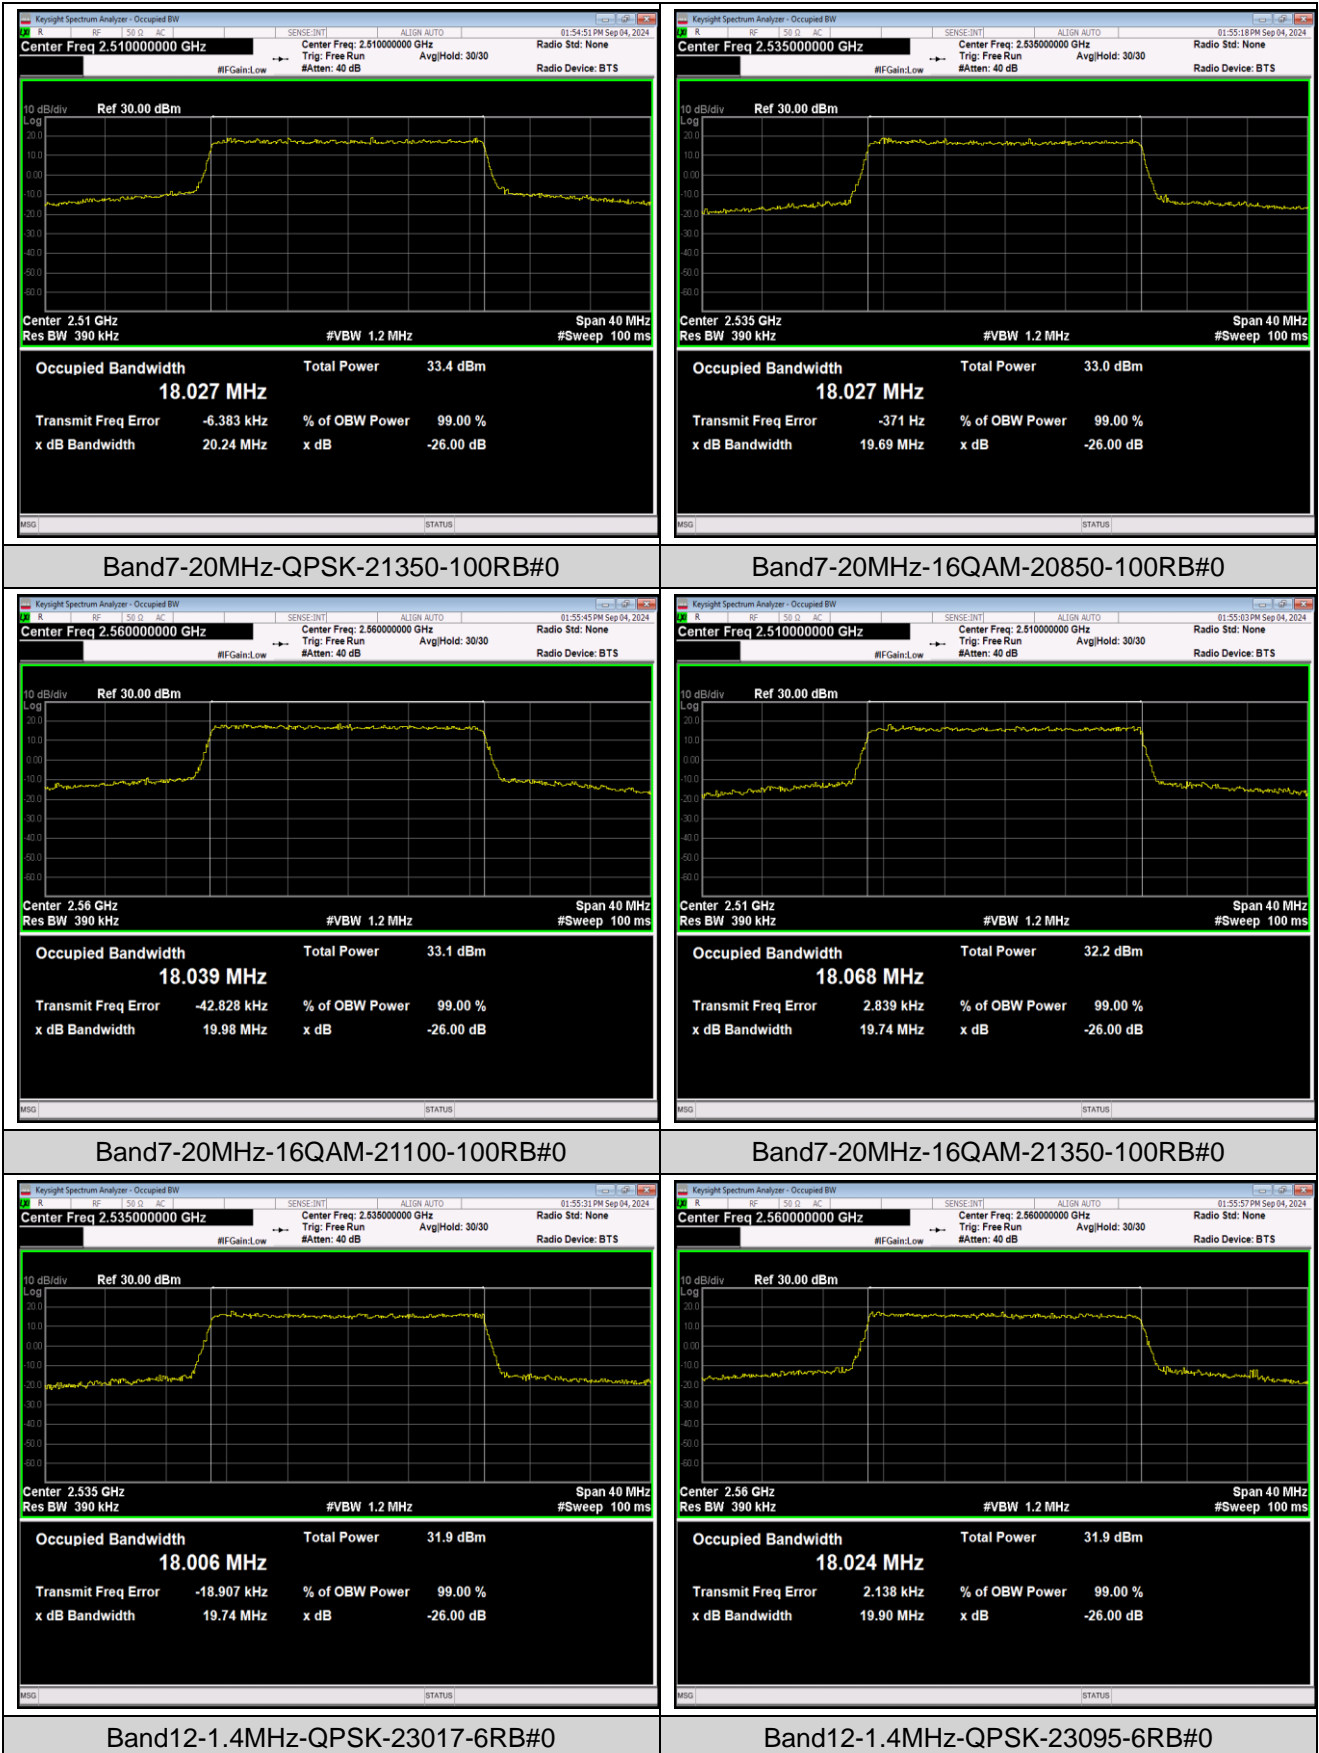

Band7-5MHz-QPSK-21425-25RB#0

Band7-5MHz-16QAM-20775-25RB#0

Band7-5MHz-16QAM-21100-25RB#0

Band7-5MHz-16QAM-21425-25RB#0

Band7-10MHz-QPSK-20800-50RB#0

Band7-10MHz-QPSK-21100-50RB#0

Band7-15MHz-QPSK-21375-75RB#0

Band7-15MHz-16QAM-20825-75RB#0

Band7-15MHz-16QAM-21100-75RB#0

Band7-15MHz-16QAM-21375-75RB#0

Band7-20MHz-QPSK-20850-100RB#0

Band7-20MHz-QPSK-21100-100RB#0

Band12-3MHz-QPSK-23165-15RB#0

Band12-3MHz-16QAM-23025-15RB#0

Band12-3MHz-16QAM-23095-15RB#0

Band12-3MHz-16QAM-23165-15RB#0

Band12-5MHz-QPSK-23035-25RB#0

Band12-5MHz-QPSK-23095-25RB#0

Band12-5MHz-QPSK-23155-25RB#0

Band12-5MHz-16QAM-23035-25RB#0

Band12-5MHz-16QAM-23095-25RB#0