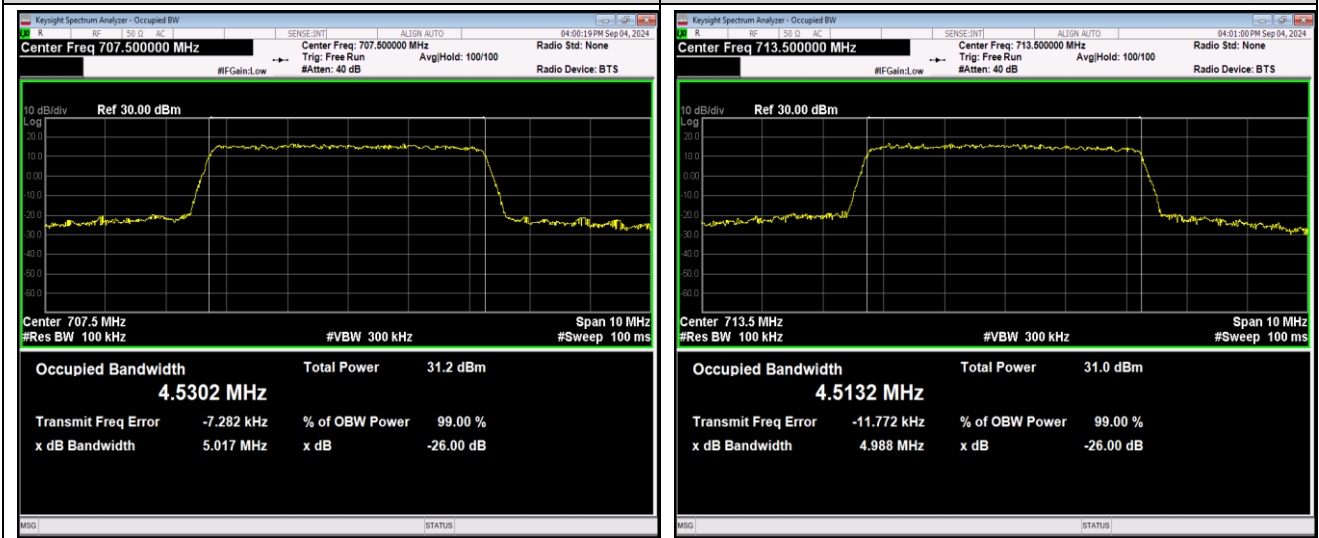

Band12-5MHz-16QAM-23095-25RB#0

Band12-5MHz-16QAM-23155-25RB#0

Band12-10MHz-QPSK-23060-50RB#0

Band12-10MHz-QPSK-23095-50RB#0