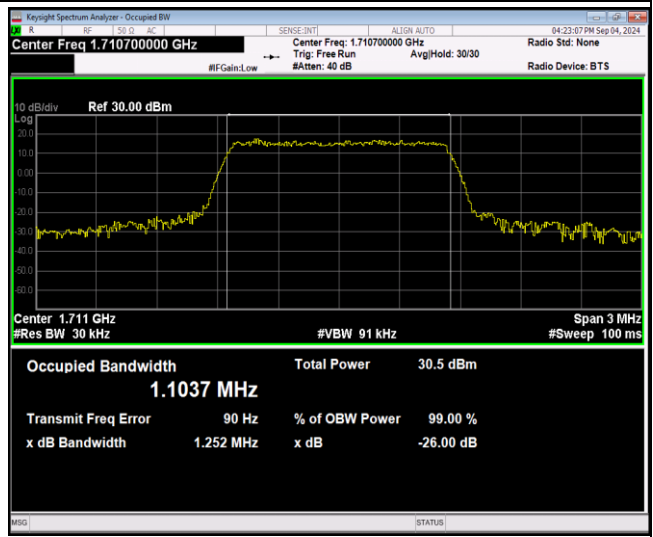

Band66-1.4MHz-QPSK-131979-6RB#0

Band66-1.4MHz-QPSK-132322-6RB#0

Band66-1.4MHz-QPSK-132665-6RB#0

Band66-1.4MHz-16QAM-131979-6RB#0

Band66-1.4MHz-16QAM-132322-6RB#0

Band66-1.4MHz-16QAM-132665-6RB#0

Band66-3MHz-QPSK-131987-15RB#0