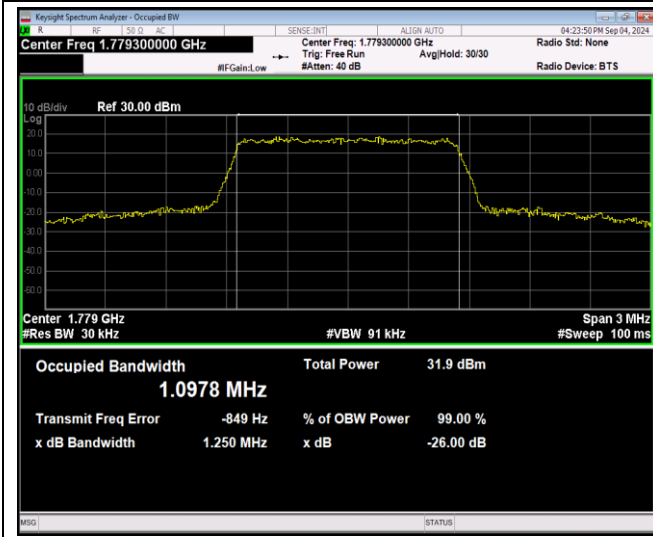

Band66-1.4MHz-QPSK-131979-6RB#0

Band66-1.4MHz-QPSK-132322-6RB#0

Band66-1.4MHz-QPSK-132665-6RB#0

Band66-1.4MHz-16QAM-131979-6RB#0

Band66-1.4MHz-16QAM-132322-6RB#0

Band66-1.4MHz-16QAM-132665-6RB#0

Band66-3MHz-QPSK-131987-15RB#0