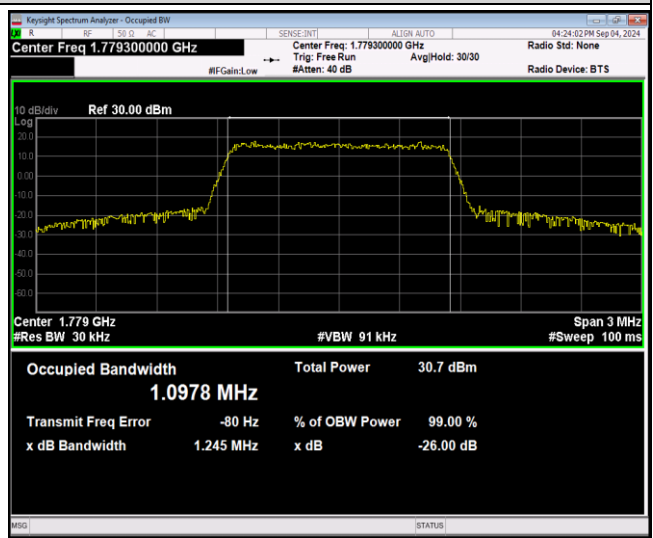

Band66-1.4MHz-QPSK-131979-6RB#0

Band66-1.4MHz-QPSK-132322-6RB#0

Band66-1.4MHz-QPSK-132665-6RB#0

Band66-1.4MHz-16QAM-131979-6RB#0

Band66-1.4MHz-16QAM-132322-6RB#0

Band66-1.4MHz-16QAM-132665-6RB#0

Band66-3MHz-QPSK-131987-15RB#0