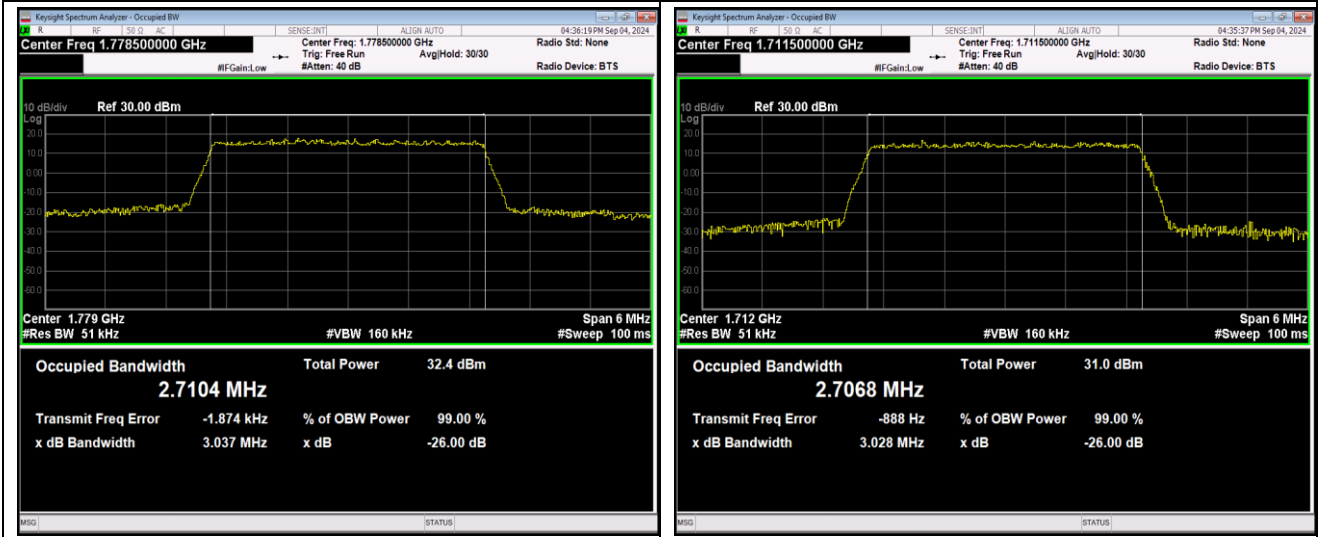

Band66-3MHz-QPSK-132657-15RB#0

Band66-3MHz-16QAM-131987-15RB#0

Band66-3MHz-16QAM-132322-15RB#0

Band66-3MHz-16QAM-132657-15RB#0