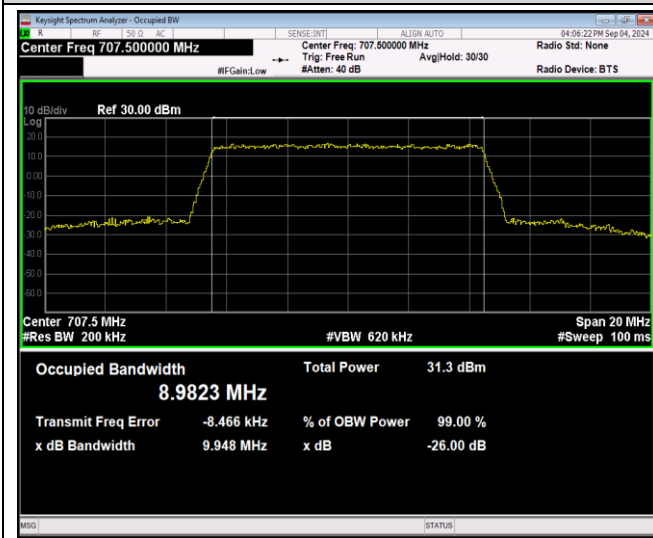

Band12-5MHz-16QAM-23155-25RB#0

Band12-10MHz-QPSK-23060-50RB#0

Band12-10MHz-QPSK-23095-50RB#0

Band12-10MHz-QPSK-23130-50RB#0

Band12-10MHz-16QAM-23060-50RB#0

Band12-10MHz-16QAM-23095-50RB#0

Band12-10MHz-16QAM-23130-50RB#0