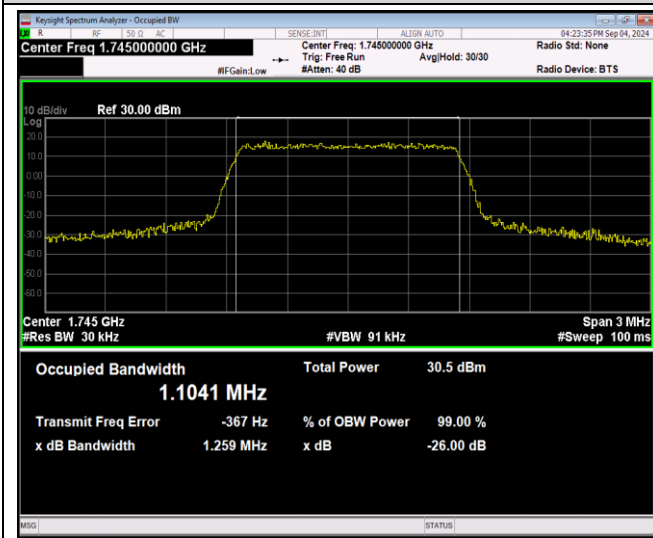

Band66-1.4MHz-QPSK-131979-6RB#0

Band66-1.4MHz-QPSK-132322-6RB#0

Band66-1.4MHz-QPSK-132665-6RB#0

Band66-1.4MHz-16QAM-131979-6RB#0

Band66-1.4MHz-16QAM-132322-6RB#0

Band66-1.4MHz-16QAM-132665-6RB#0

Band66-3MHz-QPSK-131987-15RB#0