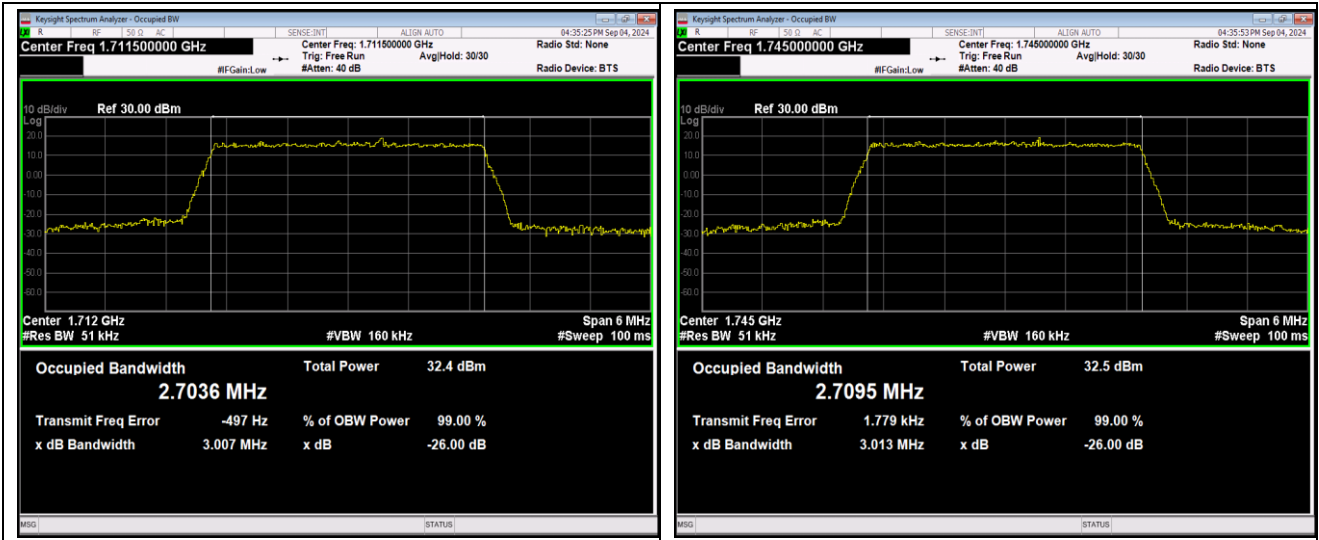

Band66-3MHz-QPSK-131987-15RB#0

Band66-3MHz-QPSK-132322-15RB#0

Band66-3MHz-QPSK-132657-15RB#0

Band66-3MHz-16QAM-131987-15RB#0