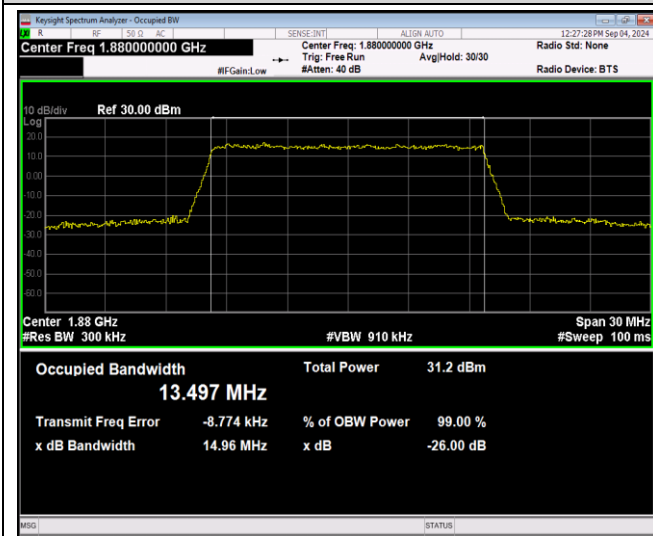

Band2-15MHz-16QAM-18900-75RB#0

Band2-20MHz-QPSK-18700-100RB#0