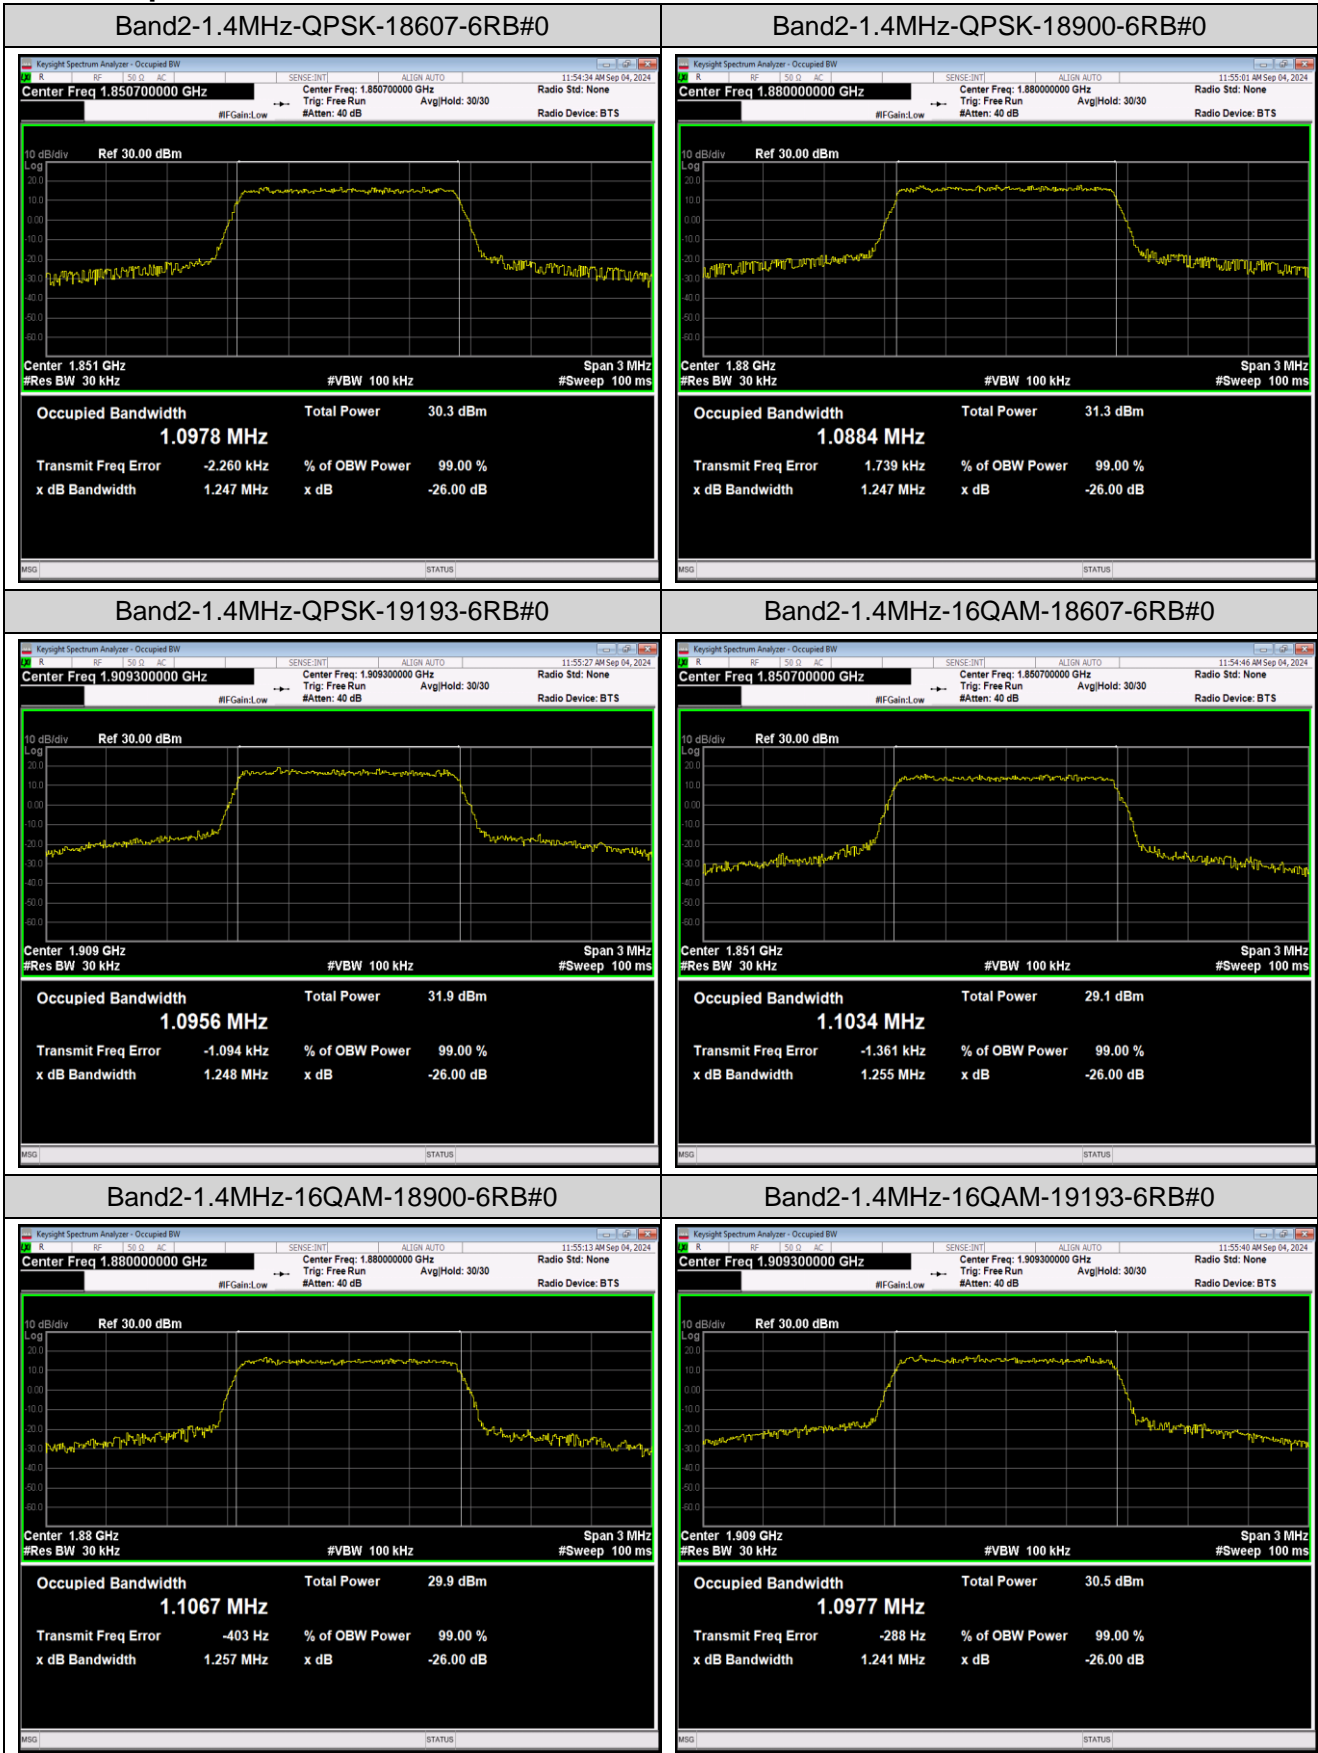

Test Graphs