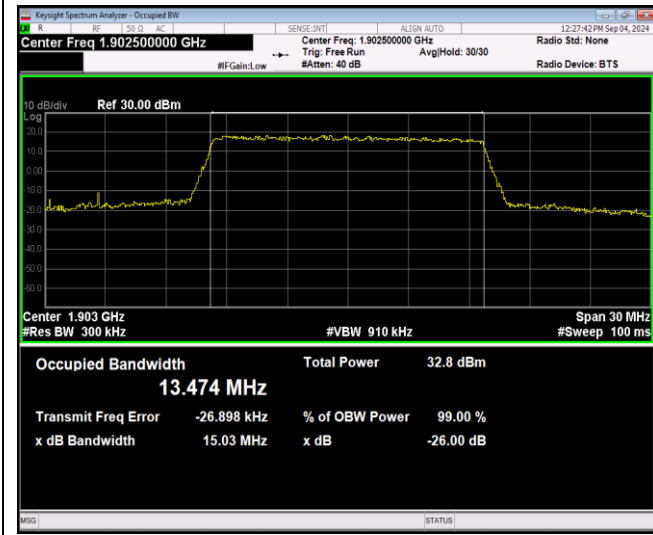

Band2-10MHz-16QAM-18650-50RB#0

Band2-10MHz-16QAM-18900-50RB#0

Band2-10MHz-16QAM-19150-50RB#0

Band2-15MHz-QPSK-18675-75RB#0

Band2-15MHz-QPSK-18900-75RB#0

Band2-15MHz-QPSK-19125-75RB#0

Band2-15MHz-16QAM-18675-75RB#0