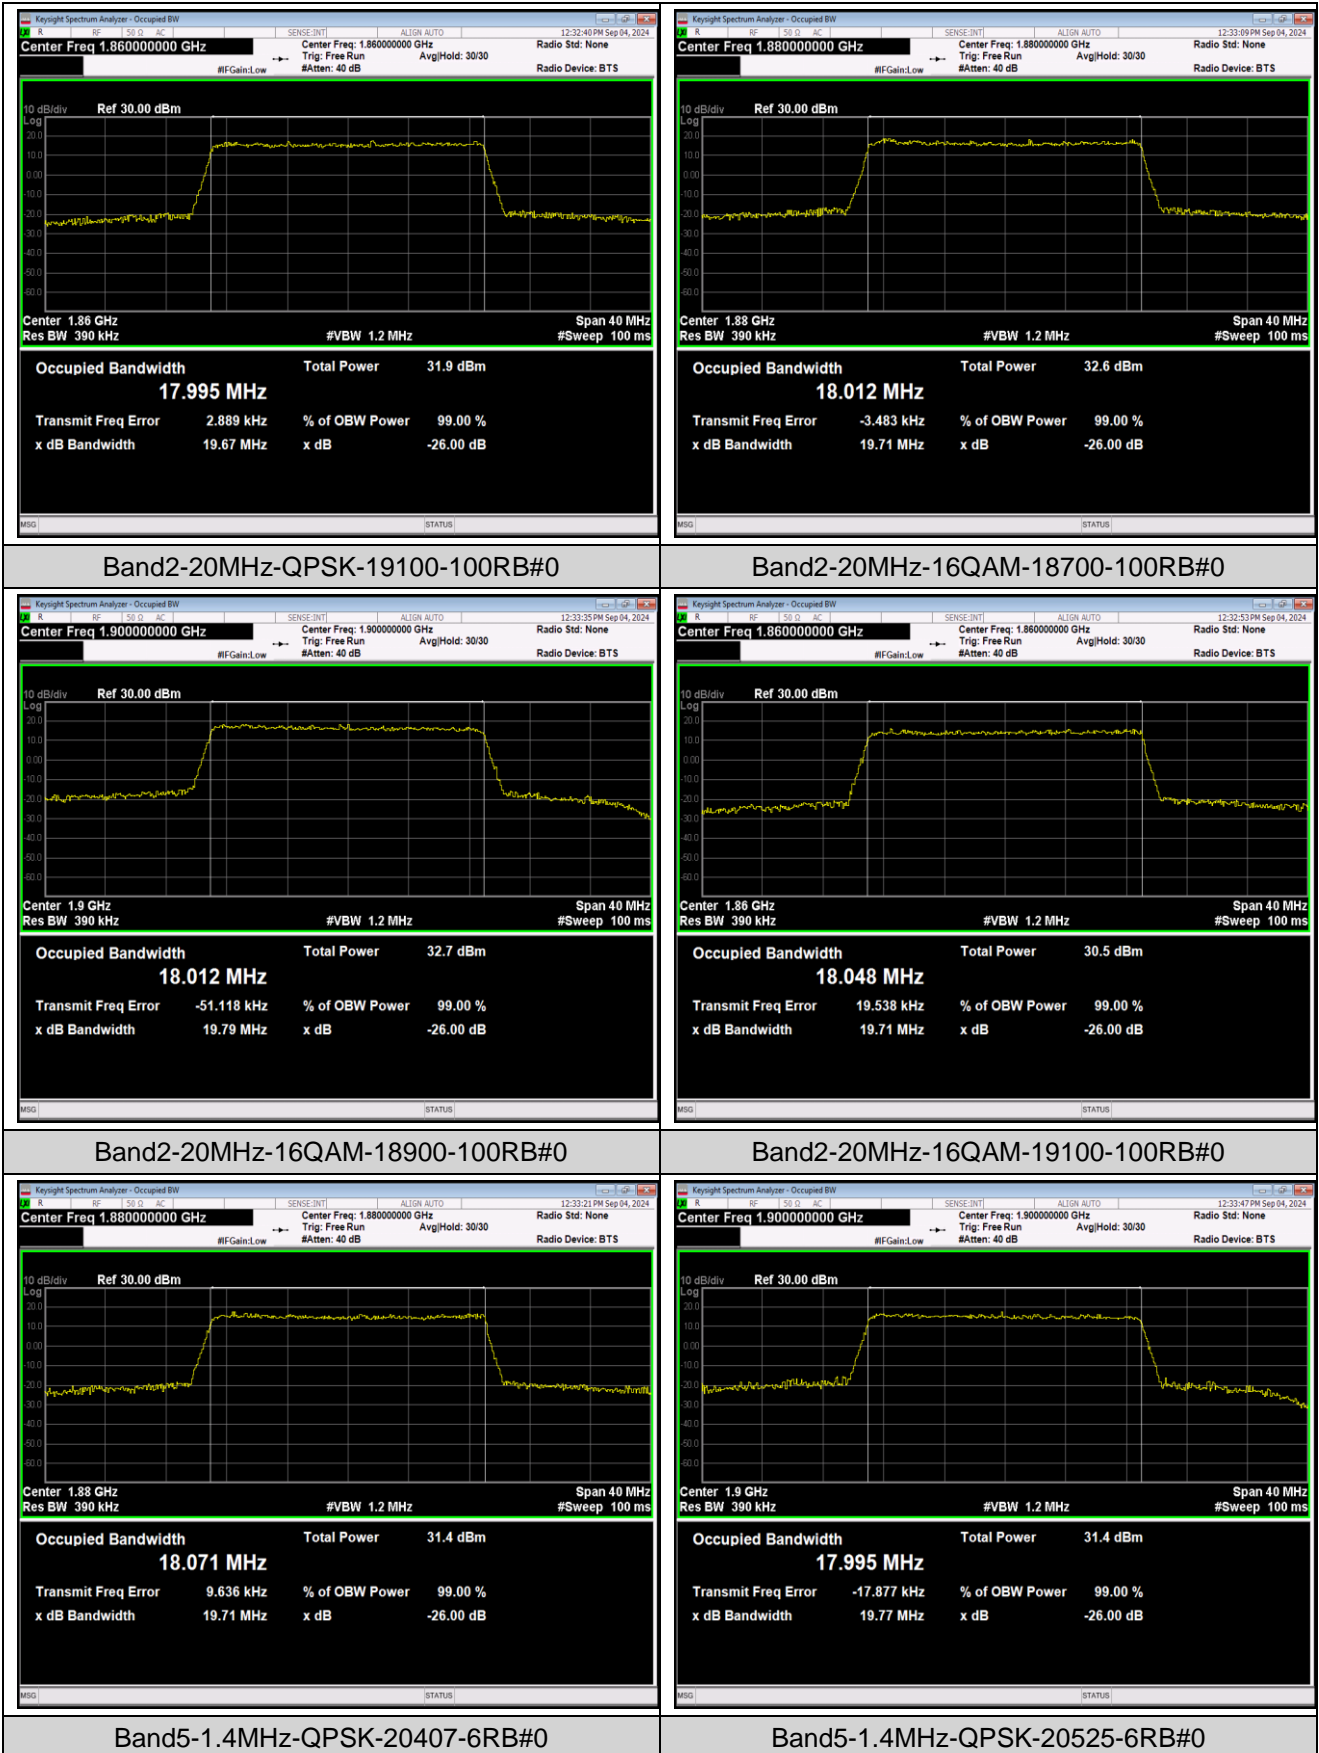

Band2-20MHz-QPSK-18700-100RB#0

Band2-20MHz-QPSK-18900-100RB#0