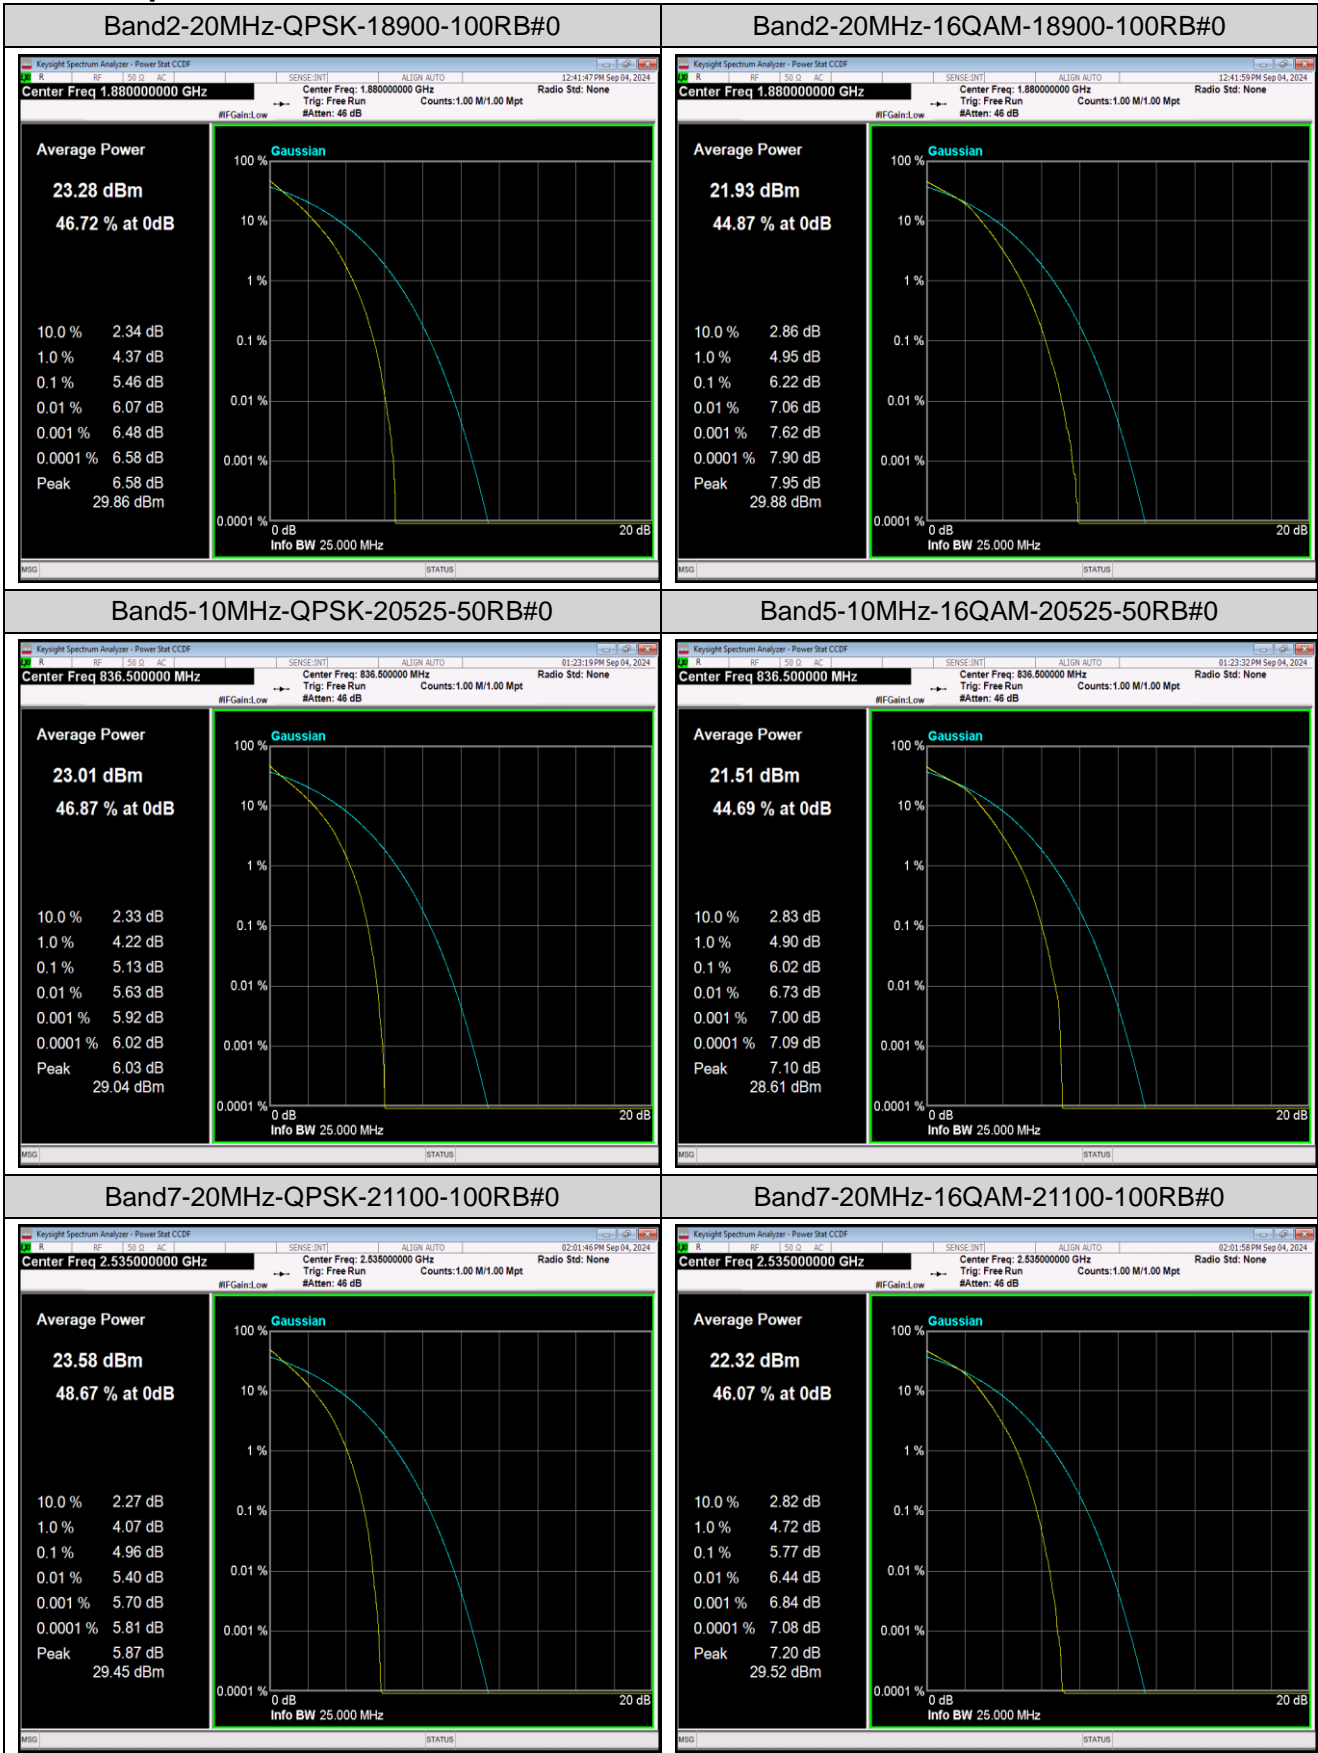

Test Graphs