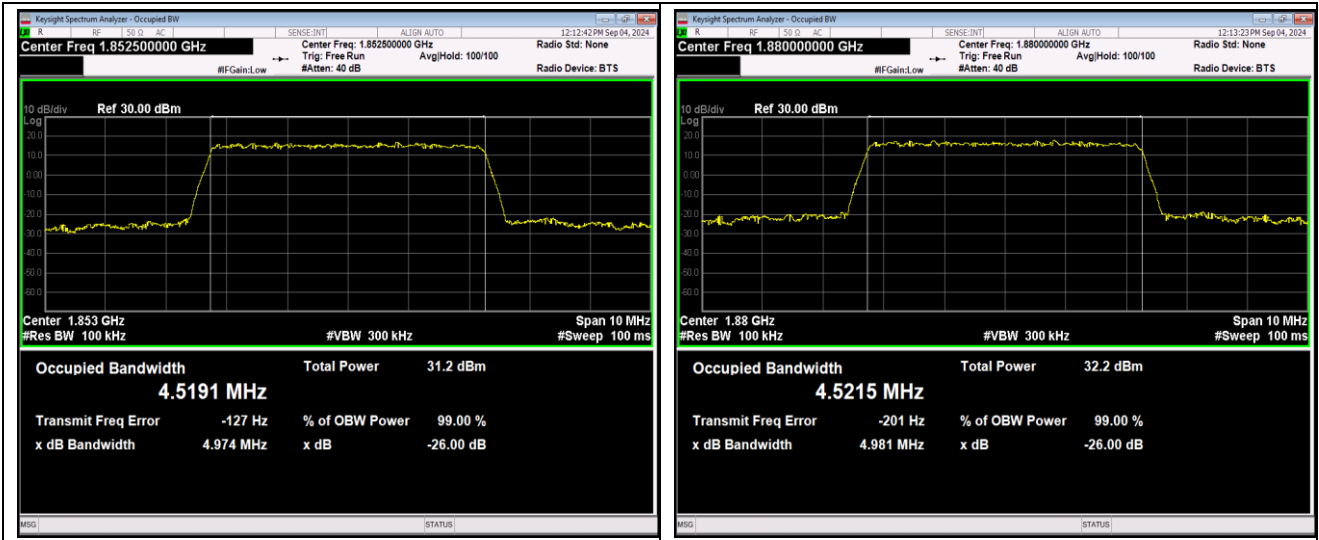

Band2-5MHz-QPSK-19175-25RB#0

Band2-5MHz-16QAM-18625-25RB#0