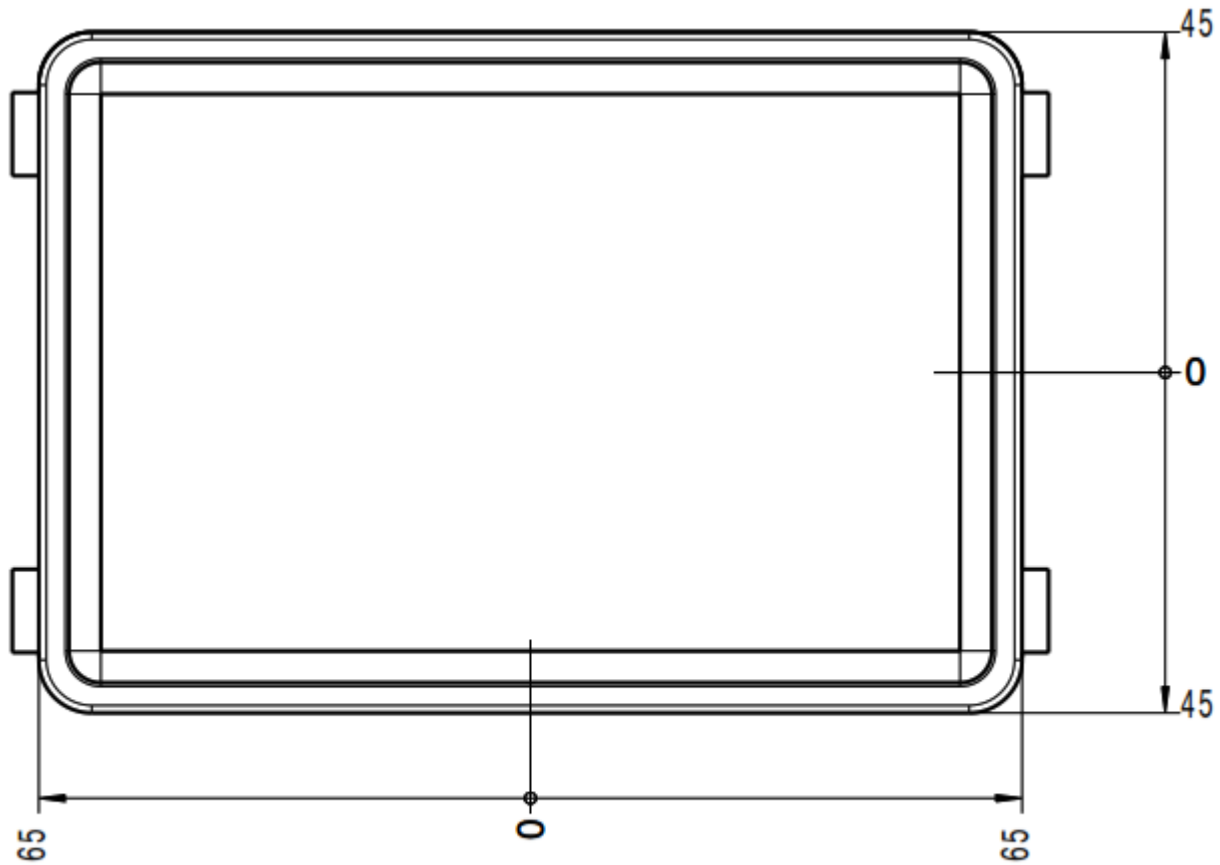

Senses for Safety

Driver assistance systems help save lives

ARS5-A

Exhibit 7 – Label

ARS5-A Label

XXXX XXXXXXXX-XX
YYMMDD FRR-30 
757 890-13 Continental
E7BA633B7CE655XXXXXXXXXXXXXXXXXXXXXXXXXXXX
ADC Automotive Distance Control Systems GmbH
Peter-Dornier-Strasse 10
88131 Lindau, Germany 
Made in Germany

XXXX
Continental 
Model: ARS5-A
FCC ID: OAYARS5A
IC: 4135A-ARS5A

ARS5-A Label Placement

Front view
Scale: 1:1