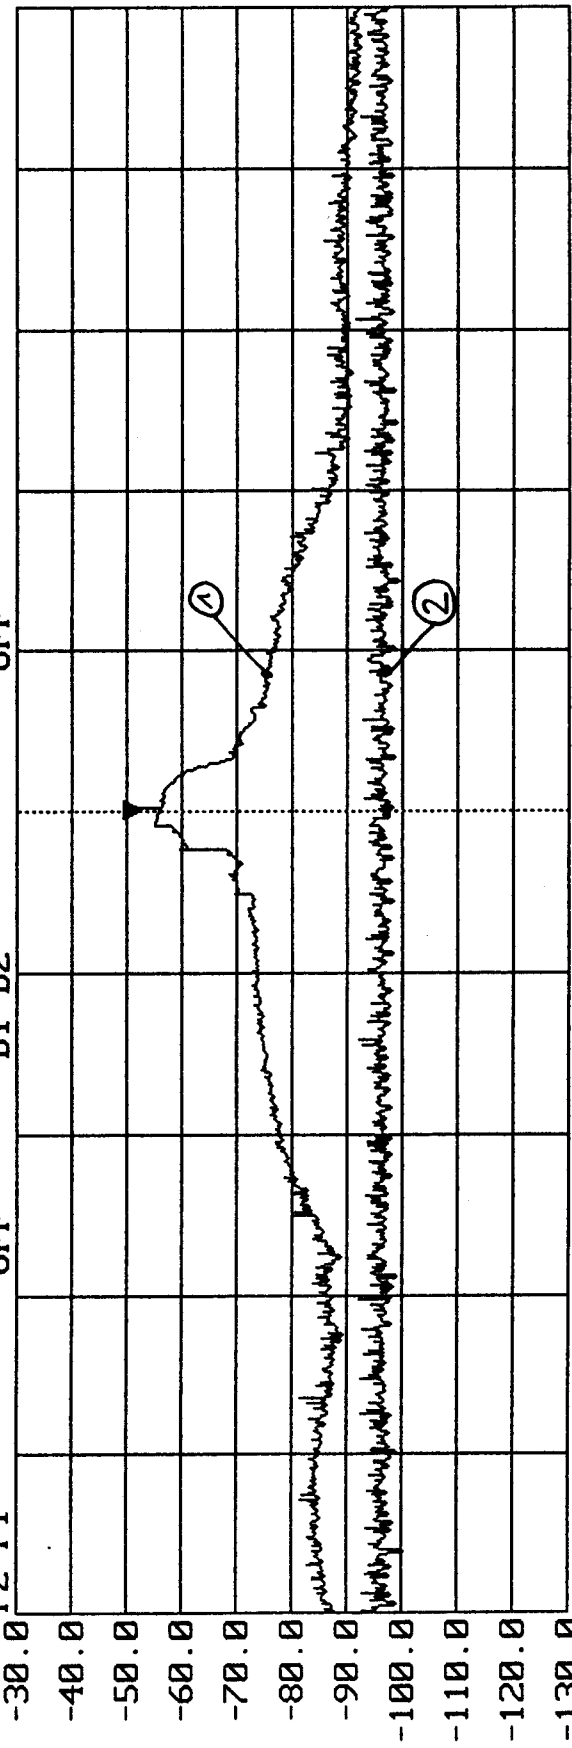

Date 25.Sep.'01 Time 15:34:05
 Ref.Lvl -30.00 dBm
 Marker -52.52 dBm
 76.4866 GHz

F1 OFF D1
 F2 OFF D2
 F2-F1 OFF D1-D2

Res.Bw 1.0 MHz [3dB] off
 TG.Lvl off
 CF.Stp 10.000 MHz

Vid.Bw 1 MHz
 RF.Att 0 dB
 Unit [dBm]

Start 76.43644 GHz Span 100 MHz Center 76.48644 GHz Sweep 20 ms Stop 76.53644 GHz

- ① in motion state
- ② not in motion state

EMCC DR. RASEK
 Moggast 72 - 74
 D - 91320 Ebermannstadt
 Tel: + 49 - 9194 - 9016
 Fax: + 49 - 9194 - 8125