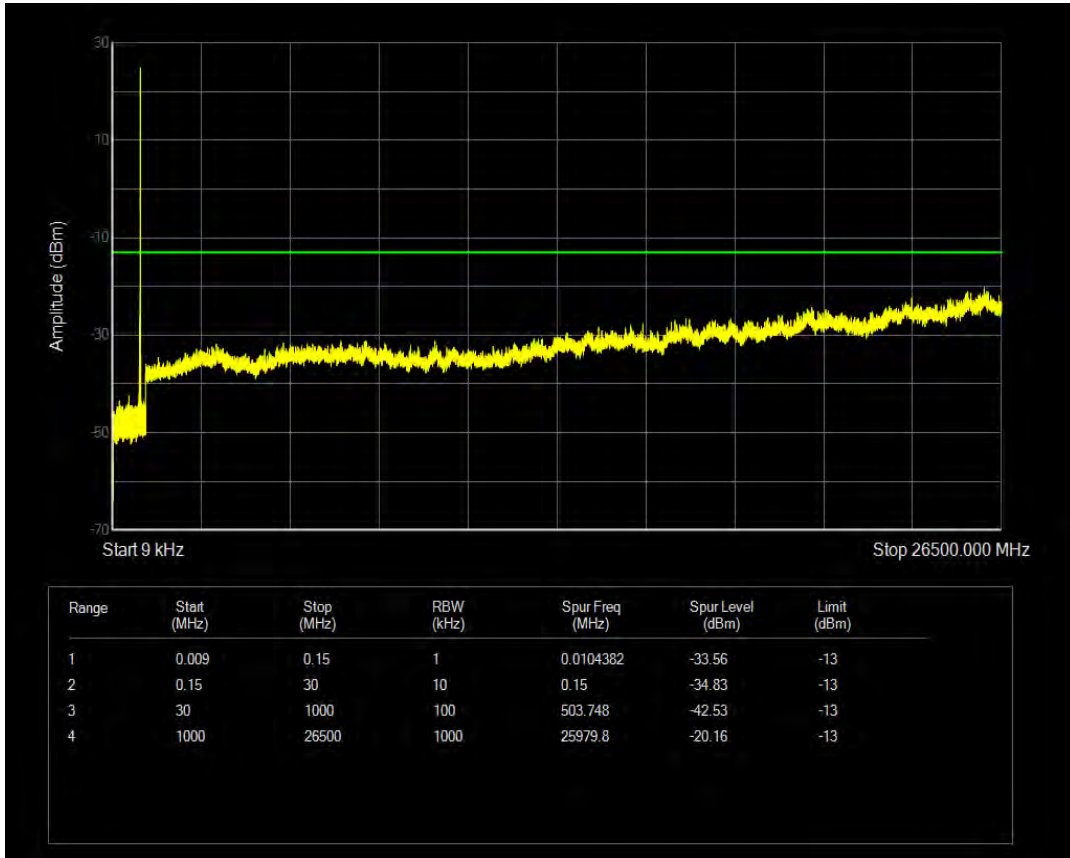

Band5 16QAM BW=5MHz Channel=20525 RB Size=25 Position=#0

Band5 QPSK BW=5MHz Channel=20625 RB Size=1 Position=#0

Band5 QPSK BW=5MHz Channel=20625 RB Size=25 Position=#0

Band5 16QAM BW=5MHz Channel=20625 RB Size=1 Position=#0

Band5 16QAM BW=5MHz Channel=20625 RB Size=25 Position=#0

Band5 QPSK BW=10MHz Channel=20450 RB Size=1 Position=#0

Band5 QPSK BW=10MHz Channel=20450 RB Size=50 Position=#0

Band5 16QAM BW=10MHz Channel=20450 RB Size=1 Position=#0