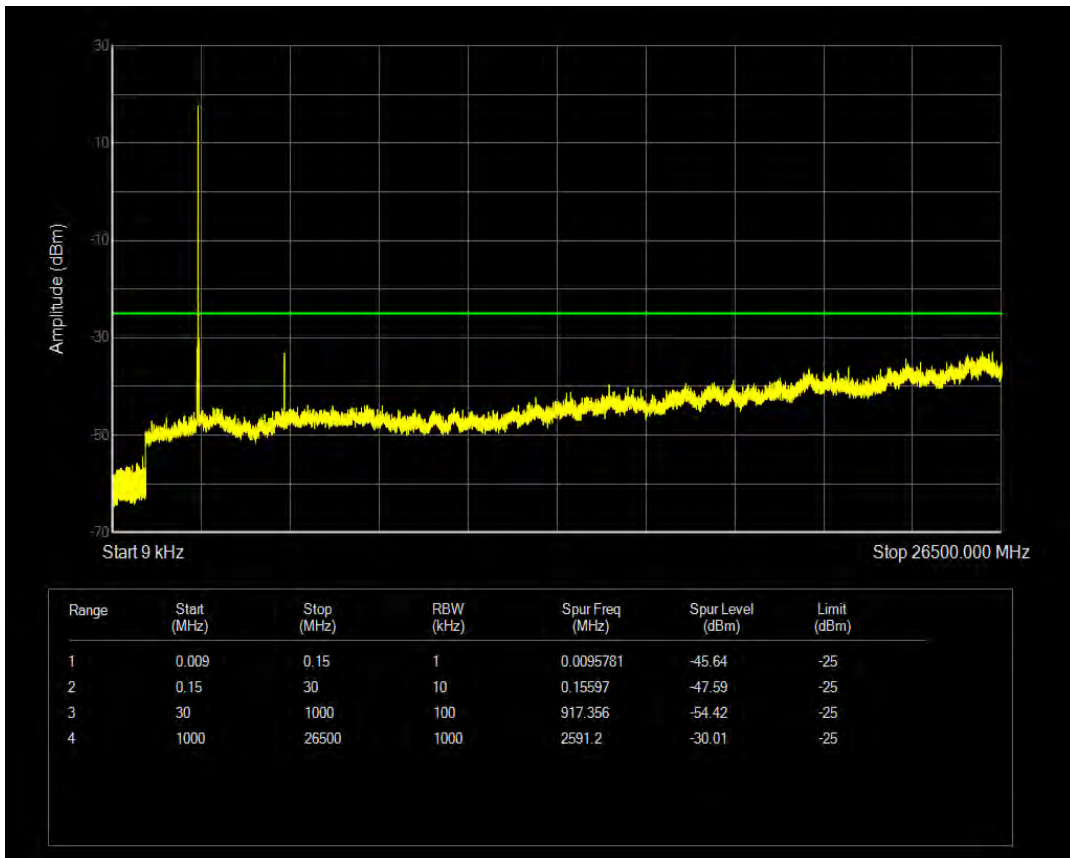

Band7 16QAM BW=5MHz Channel=21100 RB Size=25 Position=#0

Band7 16QAM BW=5MHz Channel=21100 RB Size=1 Position=#0

Band7 16QAM BW=5MHz Channel=20775 RB Size=25 Position=#0

Band7 16QAM BW=5MHz Channel=21425 RB Size=1 Position=#0

Band7 QPSK BW=10MHz Channel=20800 RB Size=50 Position=#0

Band7 QPSK BW=10MHz Channel=20800 RB Size=1 Position=#0

Band7 16QAM BW=5MHz Channel=21425 RB Size=25 Position=#0

Band7 QPSK BW=5MHz Channel=20775 RB Size=25 Position=#0