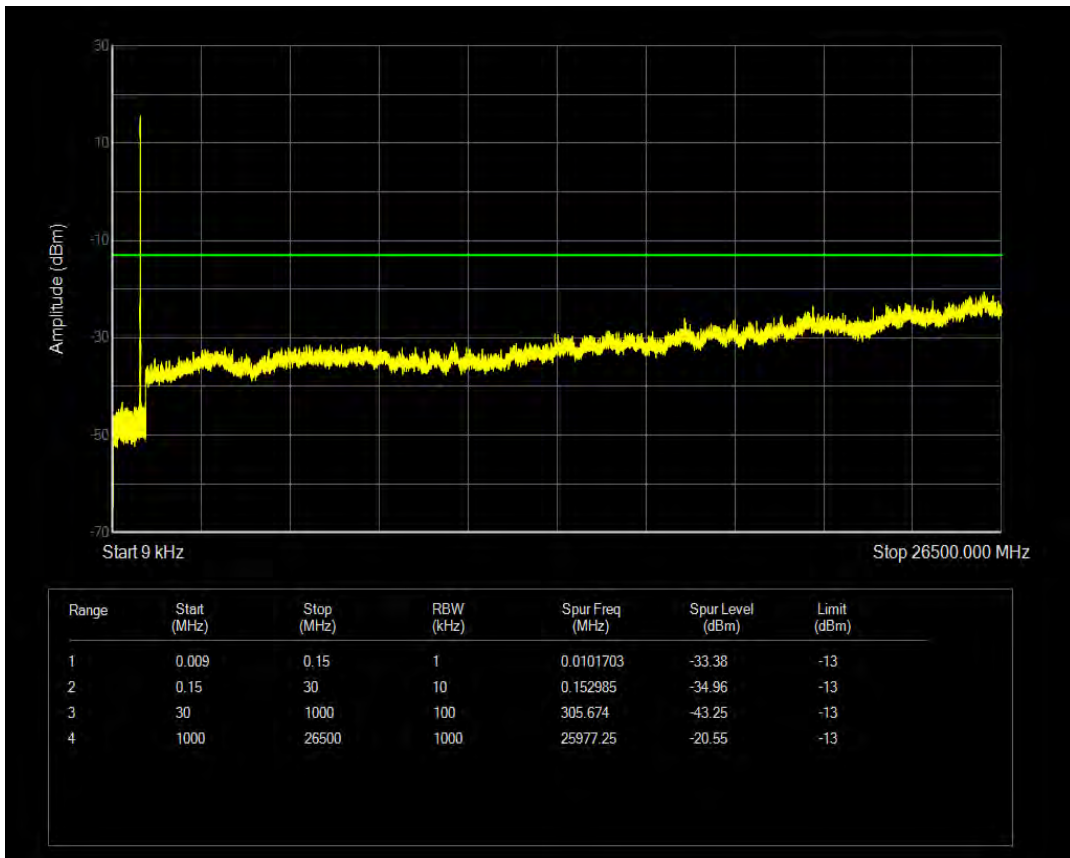

Band5 16QAM BW=5MHz Channel=20425 RB Size=25 Position=#0

Band5 QPSK BW=5MHz Channel=20525 RB Size=1 Position=#0

Band5 QPSK BW=5MHz Channel=20525 RB Size=25 Position=#0

Band5 16QAM BW=5MHz Channel=20525 RB Size=1 Position=#0

Band5 16QAM BW=5MHz Channel=20525 RB Size=25 Position=#0

Band5 QPSK BW=5MHz Channel=20625 RB Size=1 Position=#0

Band5 QPSK BW=5MHz Channel=20625 RB Size=25 Position=#0

Band5 16QAM BW=5MHz Channel=20625 RB Size=1 Position=#0