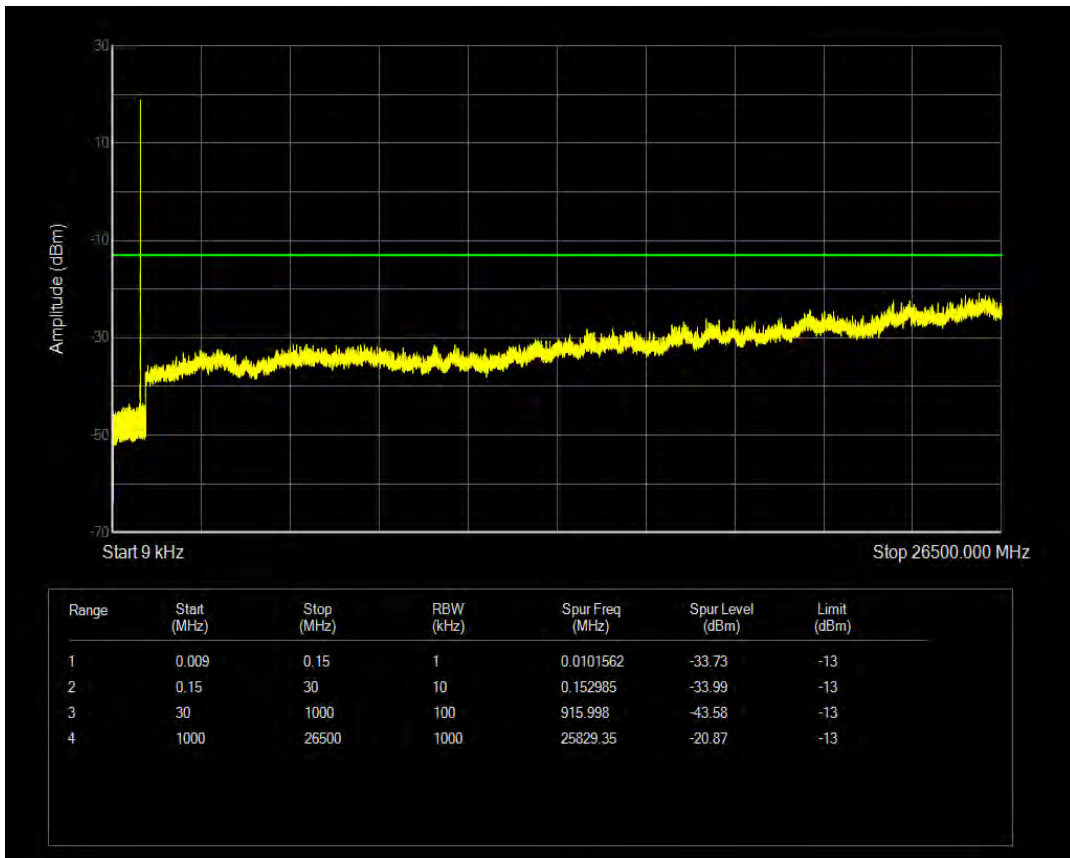

Band5 16QAM BW=1.4MHz Channel=20525 RB Size=6 Position=#0

Band5 QPSK BW=1.4MHz Channel=20643 RB Size=6 Position=#0

Band5 QPSK BW=1.4MHz Channel=20643 RB Size=1 Position=#0

Band5 16QAM BW=1.4MHz Channel=20643 RB Size=1 Position=#0

Band5 16QAM BW=1.4MHz Channel=20643 RB Size=6 Position=#0

Band5 QPSK BW=3MHz Channel=20415 RB Size=1 Position=#0

Band5 16QAM BW=3MHz Channel=20415 RB Size=1 Position=#0

Band5 QPSK BW=3MHz Channel=20415 RB Size=15 Position=#0