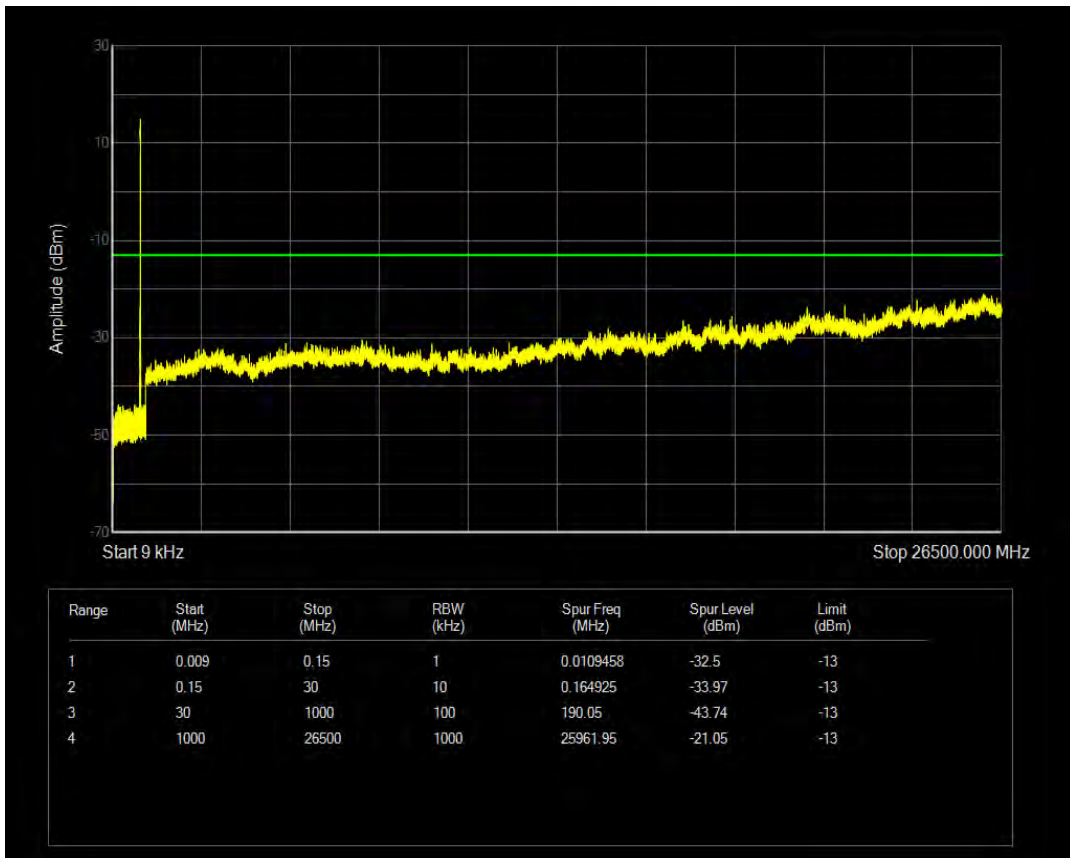

Band5 16QAM BW=5MHz Channel=20525 RB Size=25 Position=#0

Band5 QPSK BW=5MHz Channel=20625 RB Size=1 Position=#0

Band5 QPSK BW=5MHz Channel=20625 RB Size=25 Position=#0

Band5 16QAM BW=5MHz Channel=20625 RB Size=1 Position=#0

Band5 16QAM BW=5MHz Channel=20625 RB Size=25 Position=#0

Band5 QPSK BW=10MHz Channel=20450 RB Size=1 Position=#0

Band5 QPSK BW=10MHz Channel=20450 RB Size=50 Position=#0

Band5 16QAM BW=10MHz Channel=20450 RB Size=1 Position=#0