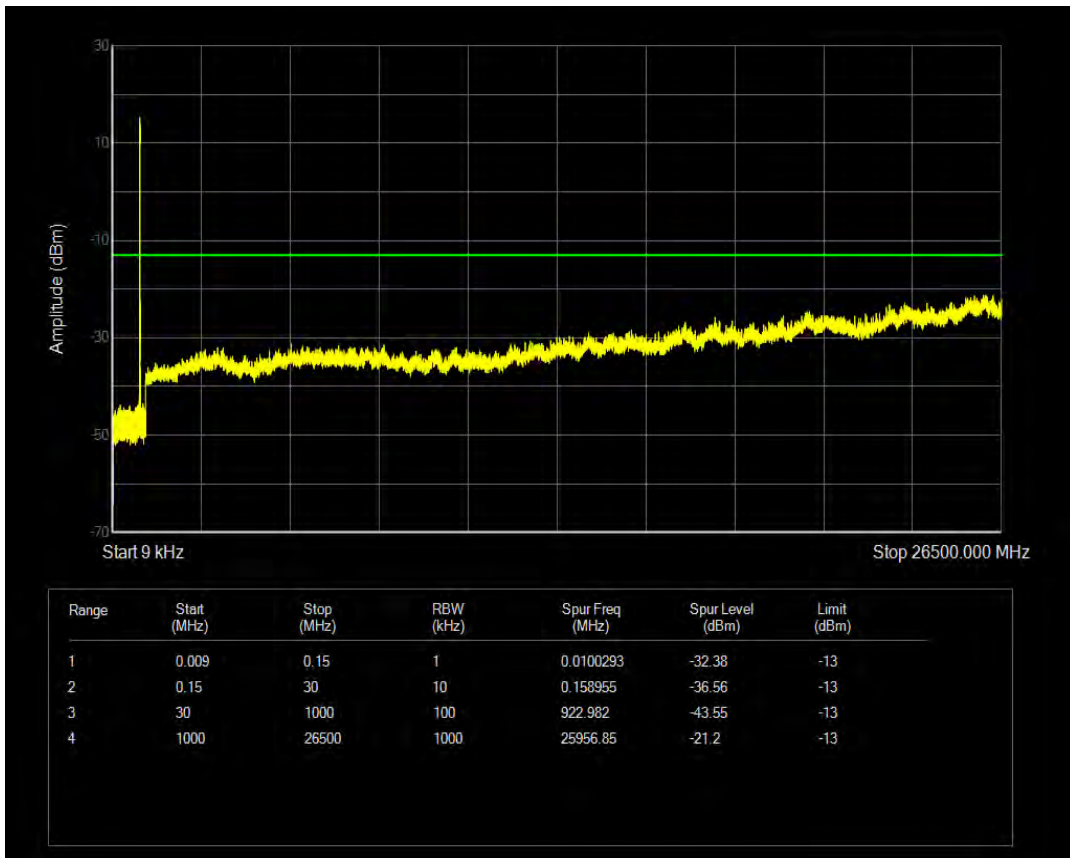

Band5 16QAM BW=3MHz Channel=20635 RB Size=15 Position=#0

Band5 QPSK BW=5MHz Channel=20425 RB Size=1 Position=#0

Band5 QPSK BW=5MHz Channel=20425 RB Size=25 Position=#0

Band5 16QAM BW=5MHz Channel=20425 RB Size=1 Position=#0

Band5 16QAM BW=5MHz Channel=20425 RB Size=25 Position=#0

Band5 QPSK BW=5MHz Channel=20525 RB Size=1 Position=#0

Band5 QPSK BW=5MHz Channel=20525 RB Size=25 Position=#0

Band5 16QAM BW=5MHz Channel=20525 RB Size=1 Position=#0