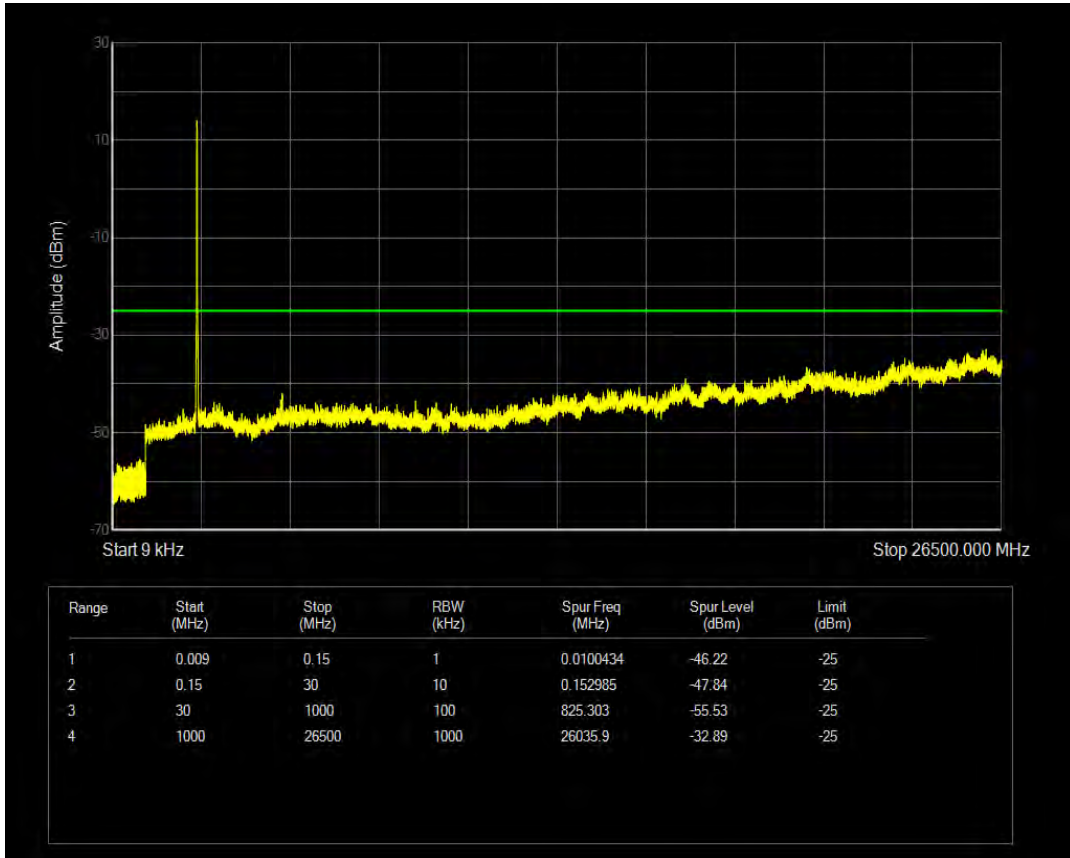

Band5 16QAM BW=10MHz Channel=20600 RB Size=50 Position=#0

Band7 16QAM BW=10MHz Channel=20800 RB Size=50 Position=#0

Band7 16QAM BW=10MHz Channel=20800 RB Size=1 Position=#0

Band7 16QAM BW=20MHz Channel=20850 RB Size=100 Position=#0

Band7 16QAM BW=20MHz Channel=21100 RB Size=1 Position=#0

Band7 16QAM BW=15MHz Channel=21375 RB Size=75 Position=#0

Band7 16QAM BW=20MHz Channel=20850 RB Size=1 Position=#0

Band7 16QAM BW=20MHz Channel=21350 RB Size=100 Position=#0

Band7 16QAM BW=5MHz Channel=20775 RB Size=1 Position=#0

Band7 16QAM BW=20MHz Channel=21100 RB Size=100 Position=#0

Band7 16QAM BW=20MHz Channel=21350 RB Size=1 Position=#0

Band7 16QAM BW=15MHz Channel=21375 RB Size=1 Position=#0