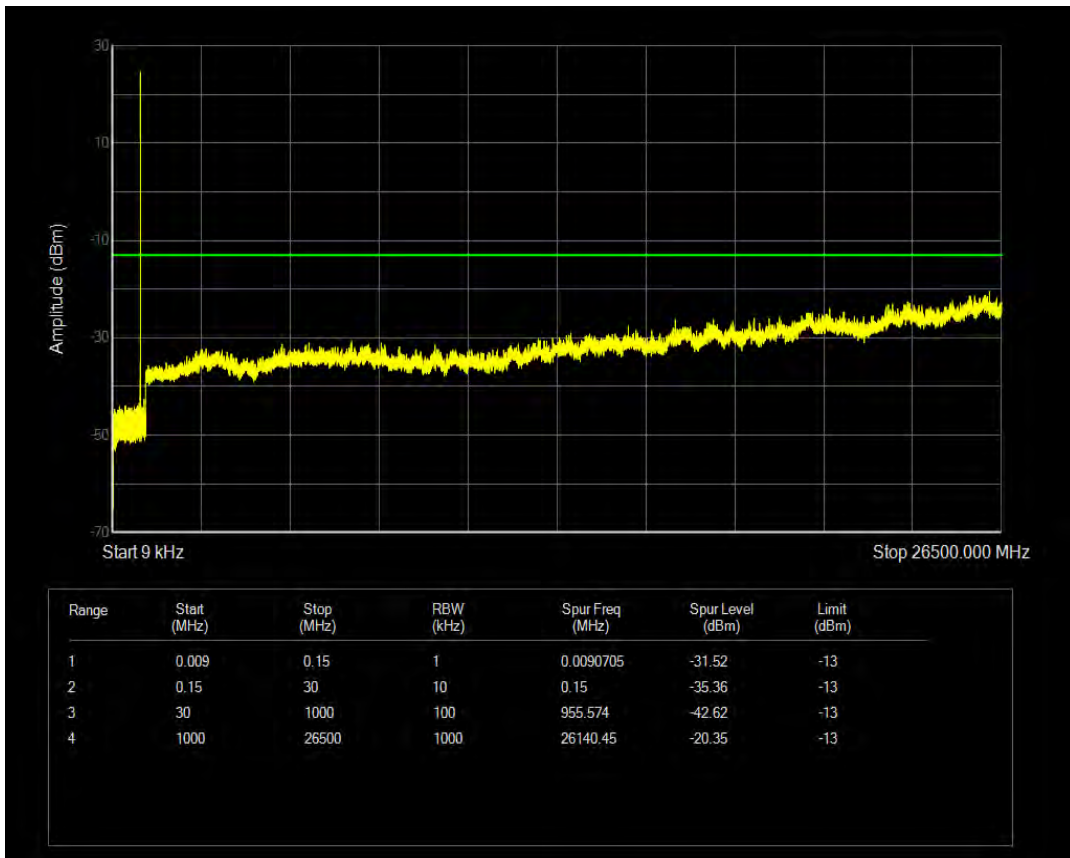

Band5 16QAM BW=1.4MHz Channel=20407 RB Size=6 Position=#0

Band5 QPSK BW=1.4MHz Channel=20525 RB Size=1 Position=#0

Band5 16QAM BW=1.4MHz Channel=20525 RB Size=1 Position=#0

Band5 QPSK BW=1.4MHz Channel=20525 RB Size=6 Position=#0

Band5 16QAM BW=1.4MHz Channel=20525 RB Size=6 Position=#0

Band5 QPSK BW=1.4MHz Channel=20643 RB Size=6 Position=#0

Band5 QPSK BW=1.4MHz Channel=20643 RB Size=1 Position=#0

Band5 16QAM BW=1.4MHz Channel=20643 RB Size=1 Position=#0