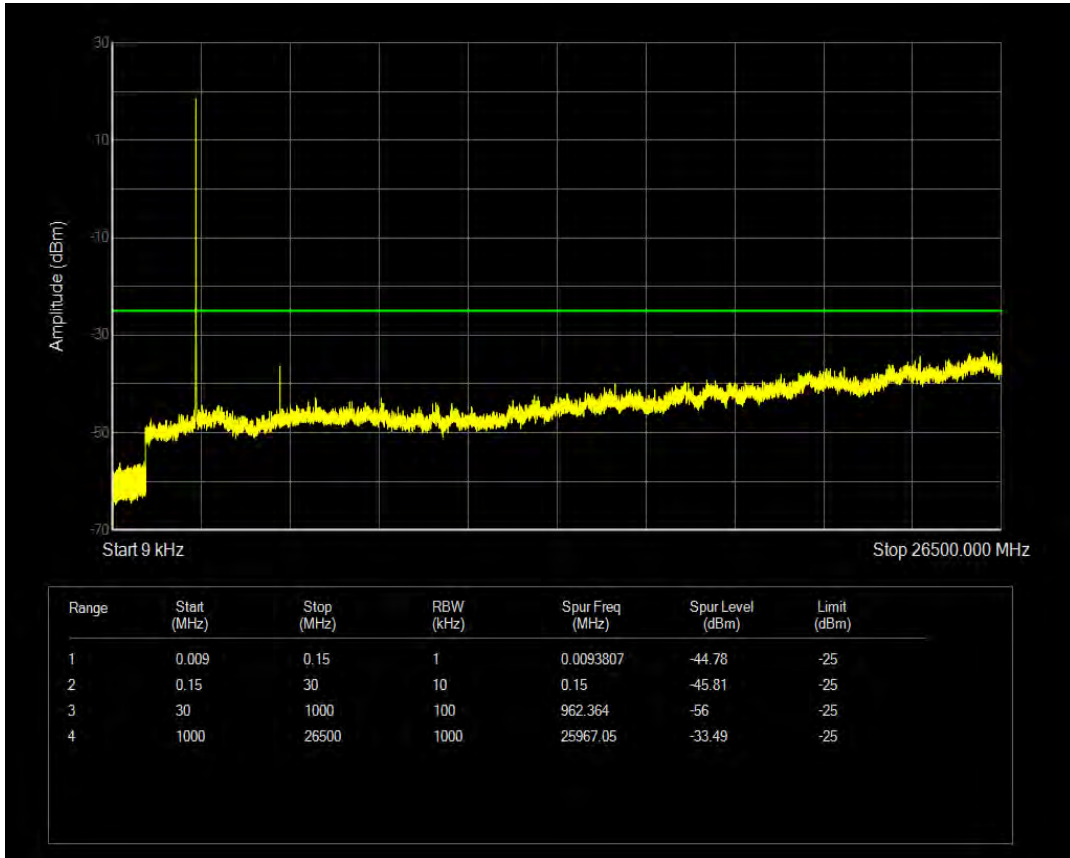

Band7 QPSK BW=10MHz Channel=20800 RB Size=50 Position=#0

Band7 QPSK BW=10MHz Channel=20800 RB Size=1 Position=#0

Band7 16QAM BW=5MHz Channel=21425 RB Size=25 Position=#0

Band7 QPSK BW=5MHz Channel=20775 RB Size=25 Position=#0

Band7 QPSK BW=5MHz Channel=20775 RB Size=1 Position=#0

Band7 QPSK BW=20MHz Channel=21350 RB Size=100 Position=#0

Band7 QPSK BW=5MHz Channel=21100 RB Size=1 Position=#0

Band7 QPSK BW=5MHz Channel=21425 RB Size=25 Position=#0