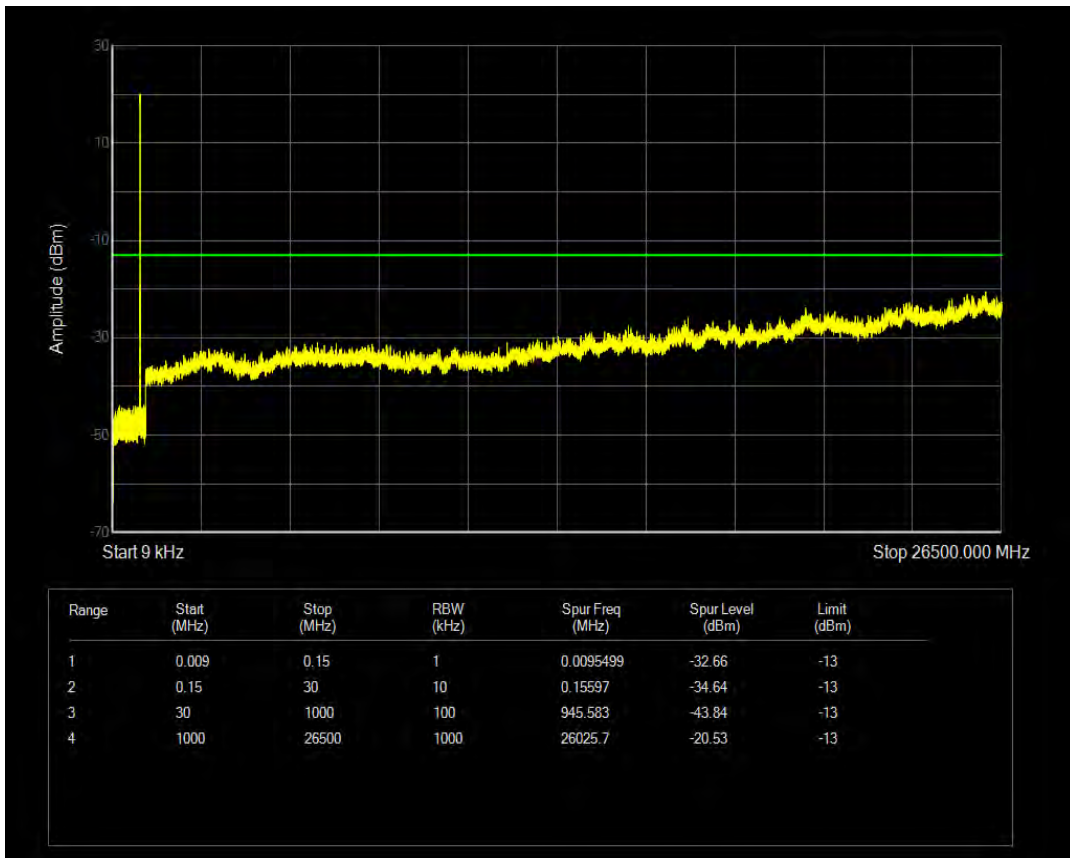

Band5 16QAM BW=1.4MHz Channel=20407 RB Size=6 Position=#0

Band5 QPSK BW=1.4MHz Channel=20525 RB Size=1 Position=#0

Band5 16QAM BW=1.4MHz Channel=20525 RB Size=1 Position=#0

Band5 QPSK BW=1.4MHz Channel=20525 RB Size=6 Position=#0

Band5 16QAM BW=1.4MHz Channel=20525 RB Size=6 Position=#0

Band5 QPSK BW=1.4MHz Channel=20643 RB Size=6 Position=#0

Band5 QPSK BW=1.4MHz Channel=20643 RB Size=1 Position=#0

Band5 16QAM BW=1.4MHz Channel=20643 RB Size=1 Position=#0