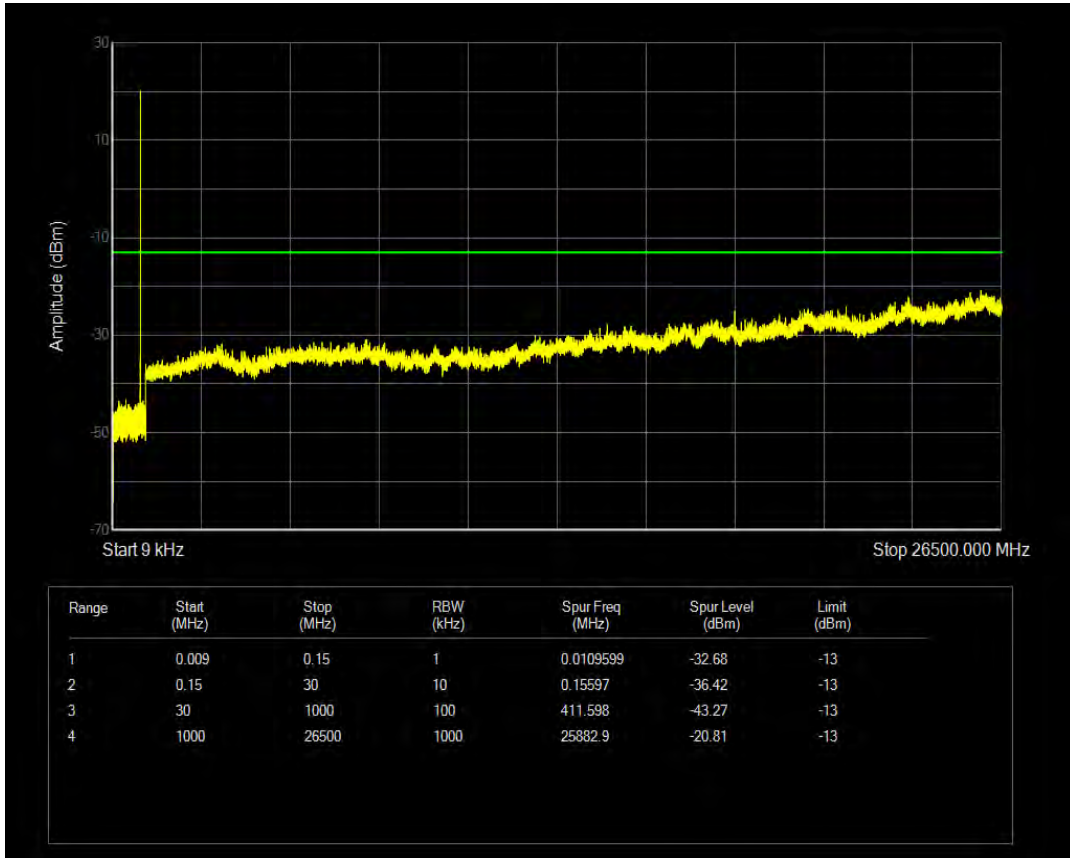

Band5 16QAM BW=1.4MHz Channel=20407 RB Size=6 Position=#0

Band5 QPSK BW=1.4MHz Channel=20525 RB Size=1 Position=#0

Band5 16QAM BW=1.4MHz Channel=20525 RB Size=1 Position=#0

Band5 QPSK BW=1.4MHz Channel=20525 RB Size=6 Position=#0

Band5 16QAM BW=1.4MHz Channel=20525 RB Size=6 Position=#0

Band5 QPSK BW=1.4MHz Channel=20643 RB Size=6 Position=#0

Band5 QPSK BW=1.4MHz Channel=20643 RB Size=1 Position=#0

Band5 16QAM BW=1.4MHz Channel=20643 RB Size=1 Position=#0