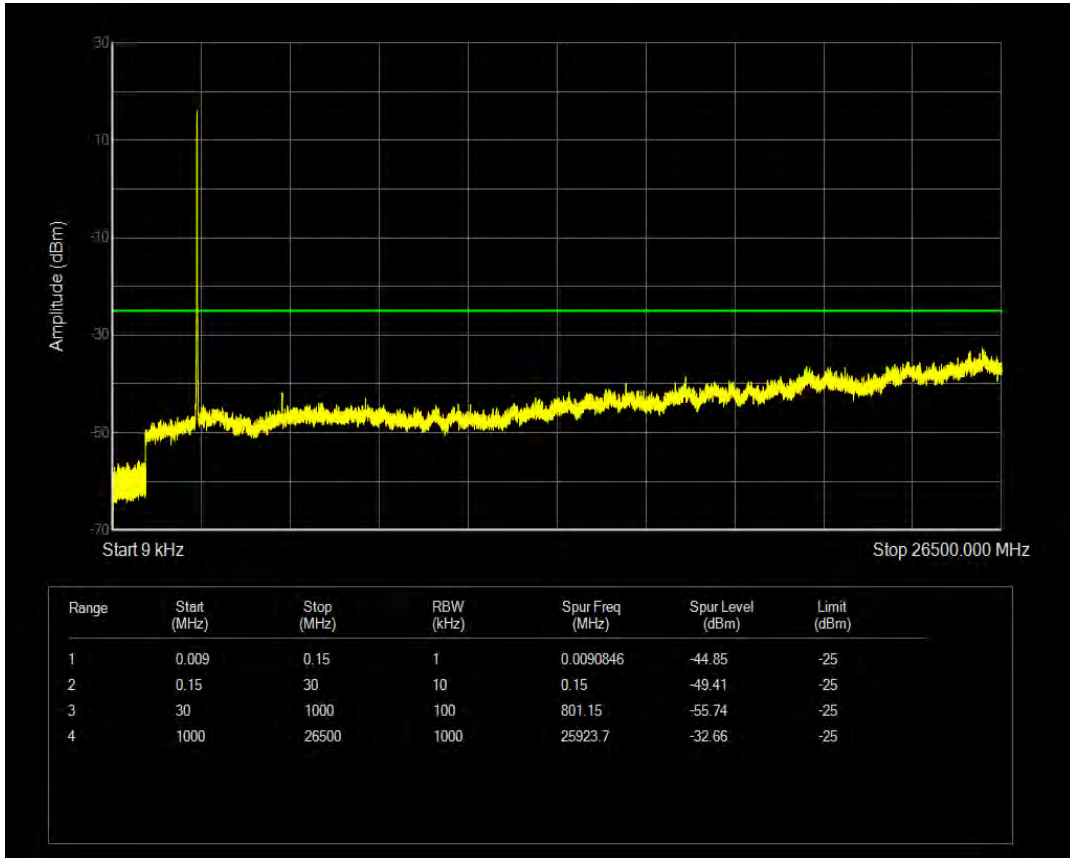

Band7 16QAM BW=15MHz Channel=21100 RB Size=75 Position=#0

Band7 16QAM BW=15MHz Channel=20825 RB Size=1 Position=#0