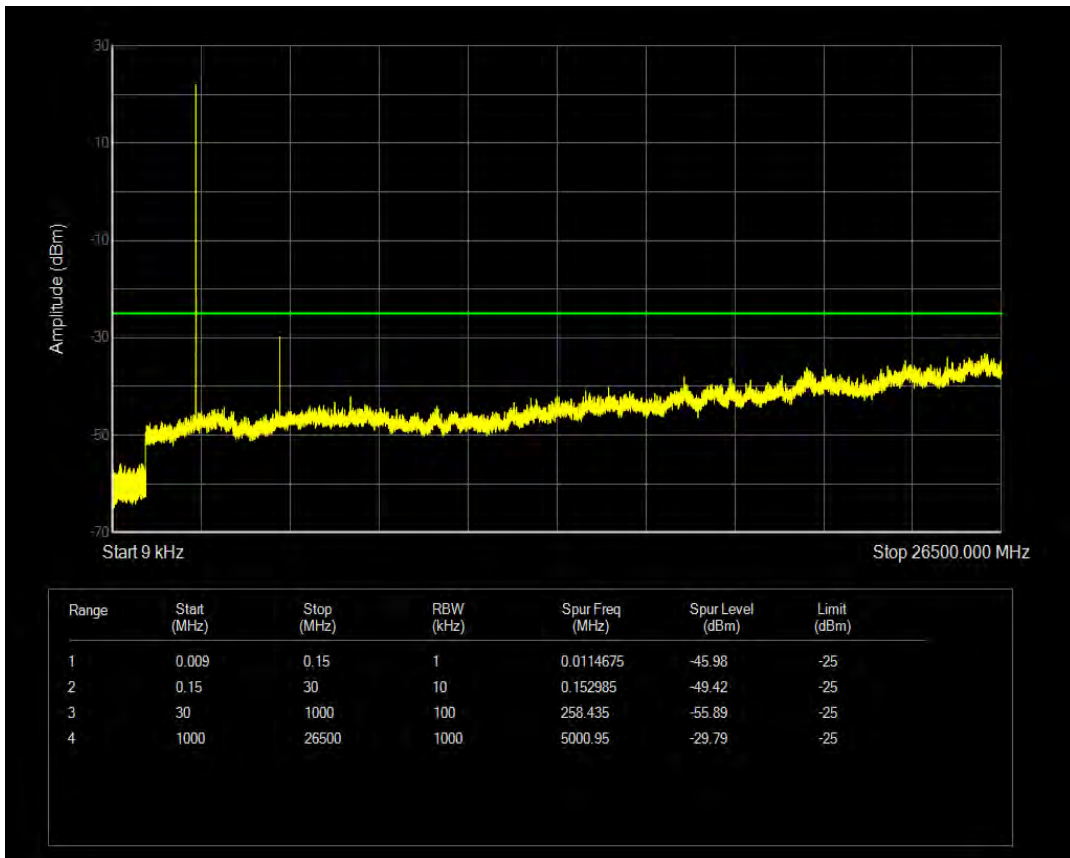

Band7 16QAM BW=5MHz Channel=20775 RB Size=1 Position=#0

Band7 16QAM BW=20MHz Channel=21100 RB Size=100 Position=#0