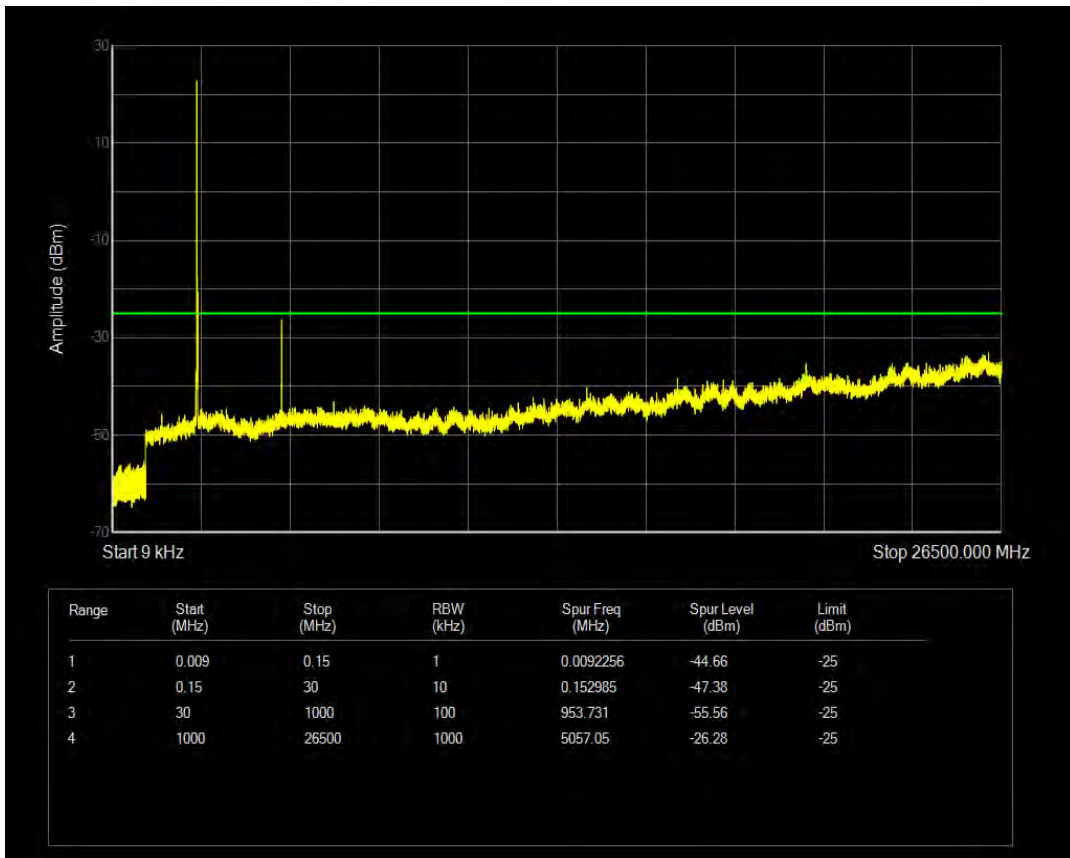

Band7 16QAM BW=15MHz Channel=21100 RB Size=1 Position=#0

Band7 16QAM BW=15MHz Channel=21100 RB Size=75 Position=#0