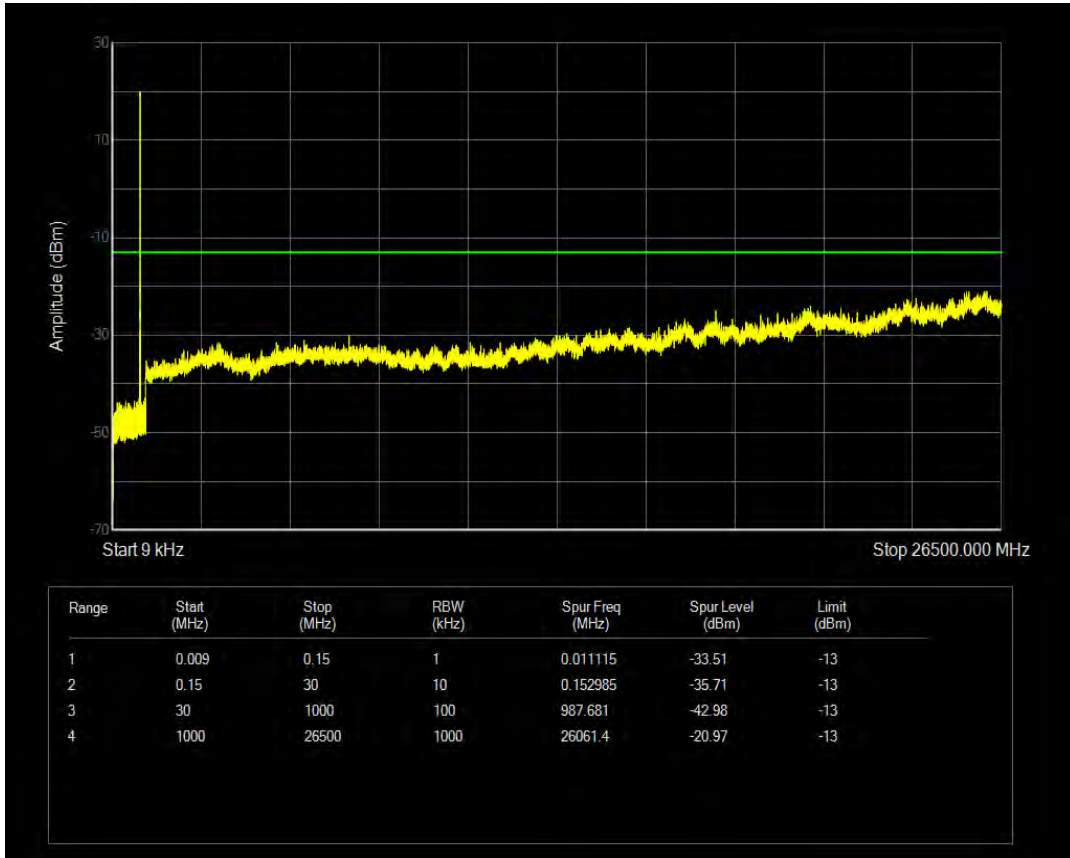

Band5 16QAM BW=1.4MHz Channel=20407 RB Size=6 Position=#0

Band5 QPSK BW=1.4MHz Channel=20525 RB Size=1 Position=#0

Band5 16QAM BW=1.4MHz Channel=20525 RB Size=1 Position=#0

Band5 QPSK BW=1.4MHz Channel=20525 RB Size=6 Position=#0

Band5 16QAM BW=1.4MHz Channel=20525 RB Size=6 Position=#0

Band5 QPSK BW=1.4MHz Channel=20643 RB Size=6 Position=#0

Band5 QPSK BW=1.4MHz Channel=20643 RB Size=1 Position=#0

Band5 16QAM BW=1.4MHz Channel=20643 RB Size=1 Position=#0