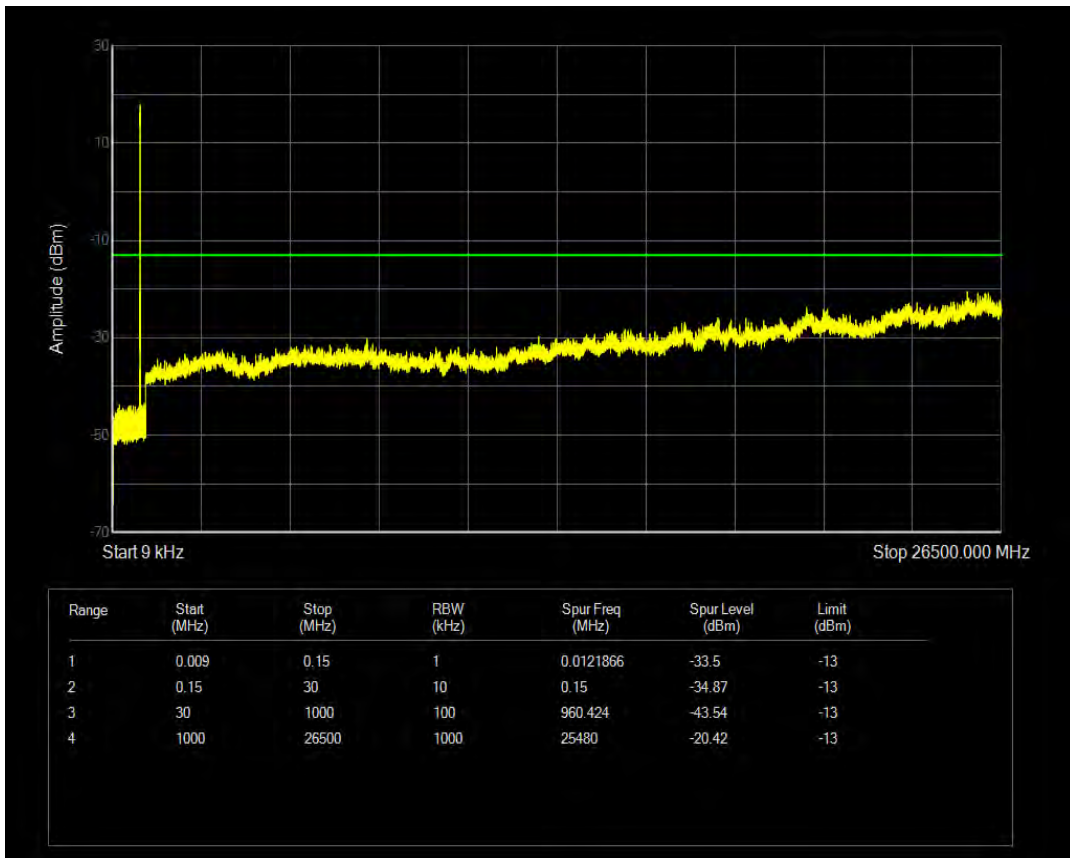

Band5 QPSK BW=3MHz Channel=20525 RB Size=15 Position=#0

Band5 16QAM BW=3MHz Channel=20525 RB Size=1 Position=#0