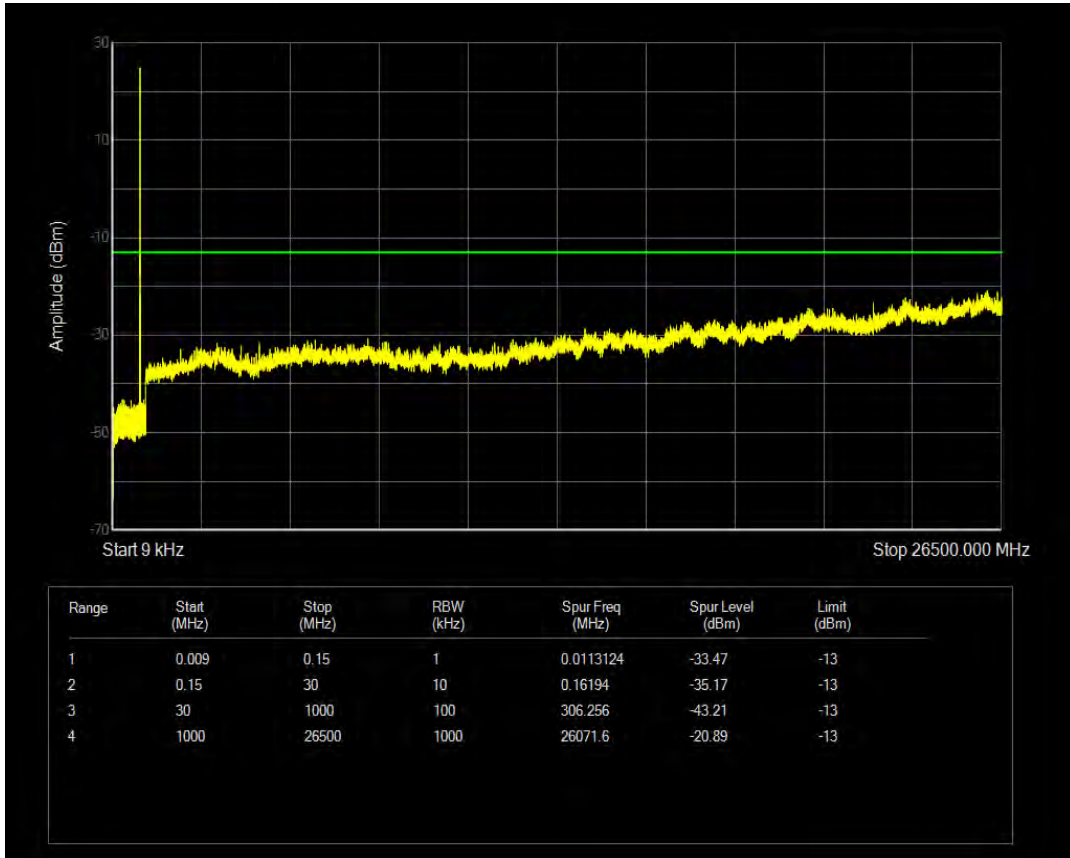

Band5 16QAM BW=5MHz Channel=20425 RB Size=25 Position=#0

Band5 QPSK BW=5MHz Channel=20525 RB Size=1 Position=#0

Band5 QPSK BW=5MHz Channel=20525 RB Size=25 Position=#0

Band5 16QAM BW=5MHz Channel=20525 RB Size=1 Position=#0

Band5 16QAM BW=5MHz Channel=20525 RB Size=25 Position=#0

Band5 QPSK BW=5MHz Channel=20625 RB Size=1 Position=#0

Band5 QPSK BW=5MHz Channel=20625 RB Size=25 Position=#0

Band5 16QAM BW=5MHz Channel=20625 RB Size=1 Position=#0