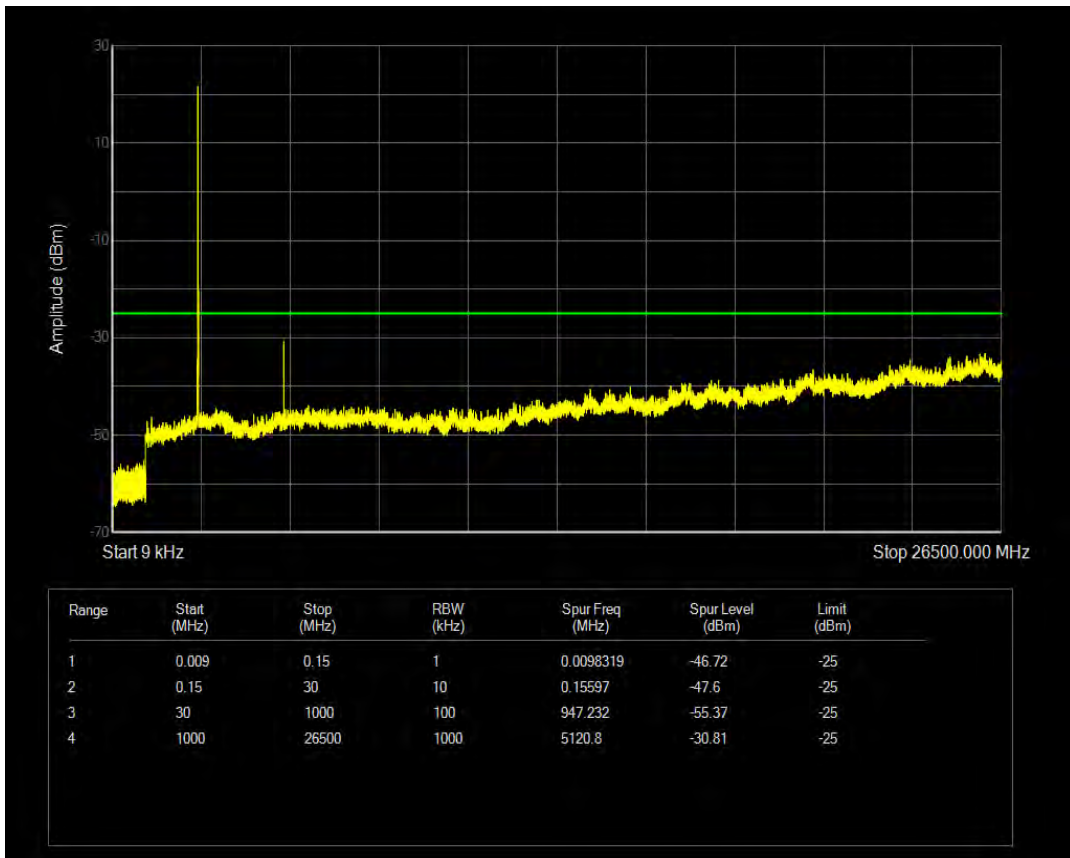

Band7 16QAM BW=5MHz Channel=20775 RB Size=1 Position=#0

Band7 16QAM BW=20MHz Channel=21100 RB Size=100 Position=#0

Band7 16QAM BW=20MHz Channel=21350 RB Size=1 Position=#0

Band7 16QAM BW=15MHz Channel=21375 RB Size=1 Position=#0

Band7 16QAM BW=10MHz Channel=21400 RB Size=1 Position=#0

Band7 16QAM BW=10MHz Channel=21400 RB Size=50 Position=#0

Band7 16QAM BW=10MHz Channel=21100 RB Size=1 Position=#0

Band7 16QAM BW=10MHz Channel=21100 RB Size=50 Position=#0