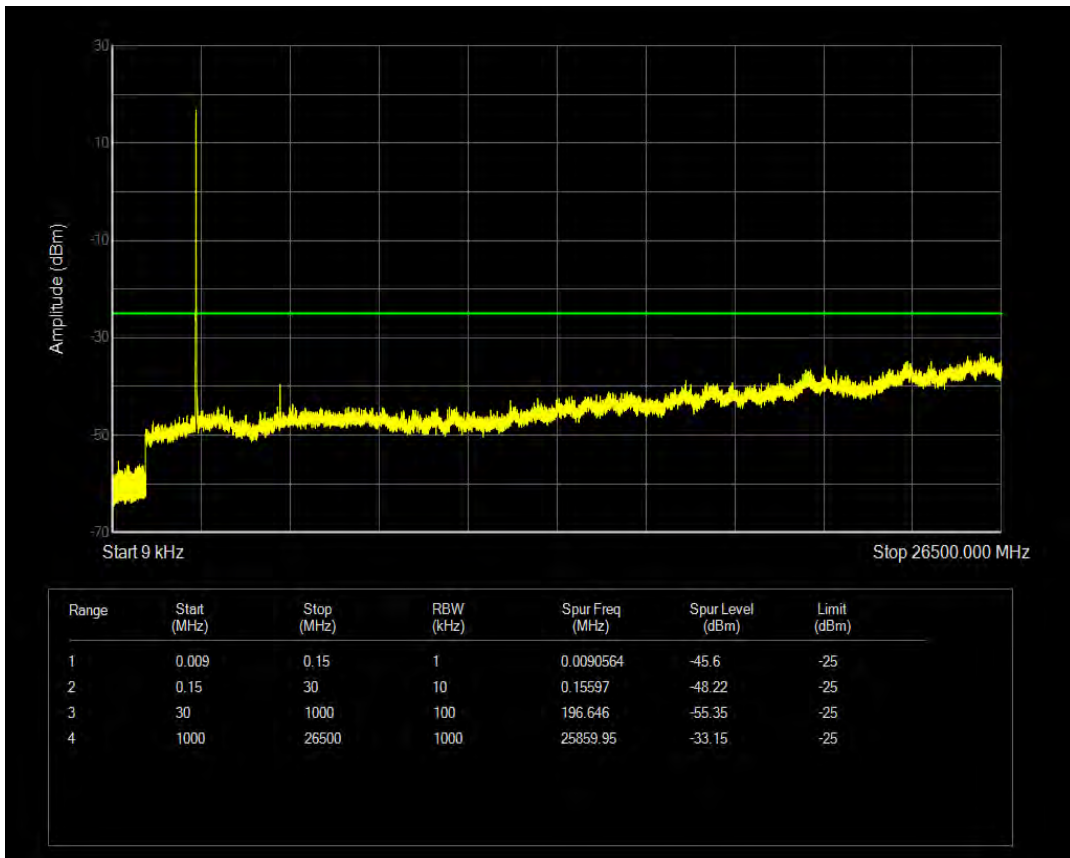

Band7 16QAM BW=5MHz Channel=21100 RB Size=25 Position=#0

Band7 16QAM BW=5MHz Channel=21100 RB Size=1 Position=#0

Band7 16QAM BW=5MHz Channel=20775 RB Size=25 Position=#0

Band7 16QAM BW=5MHz Channel=21425 RB Size=1 Position=#0

Band7 QPSK BW=10MHz Channel=20800 RB Size=50 Position=#0

Band7 QPSK BW=10MHz Channel=20800 RB Size=1 Position=#0

Band7 16QAM BW=5MHz Channel=21425 RB Size=25 Position=#0

Band7 QPSK BW=5MHz Channel=20775 RB Size=25 Position=#0