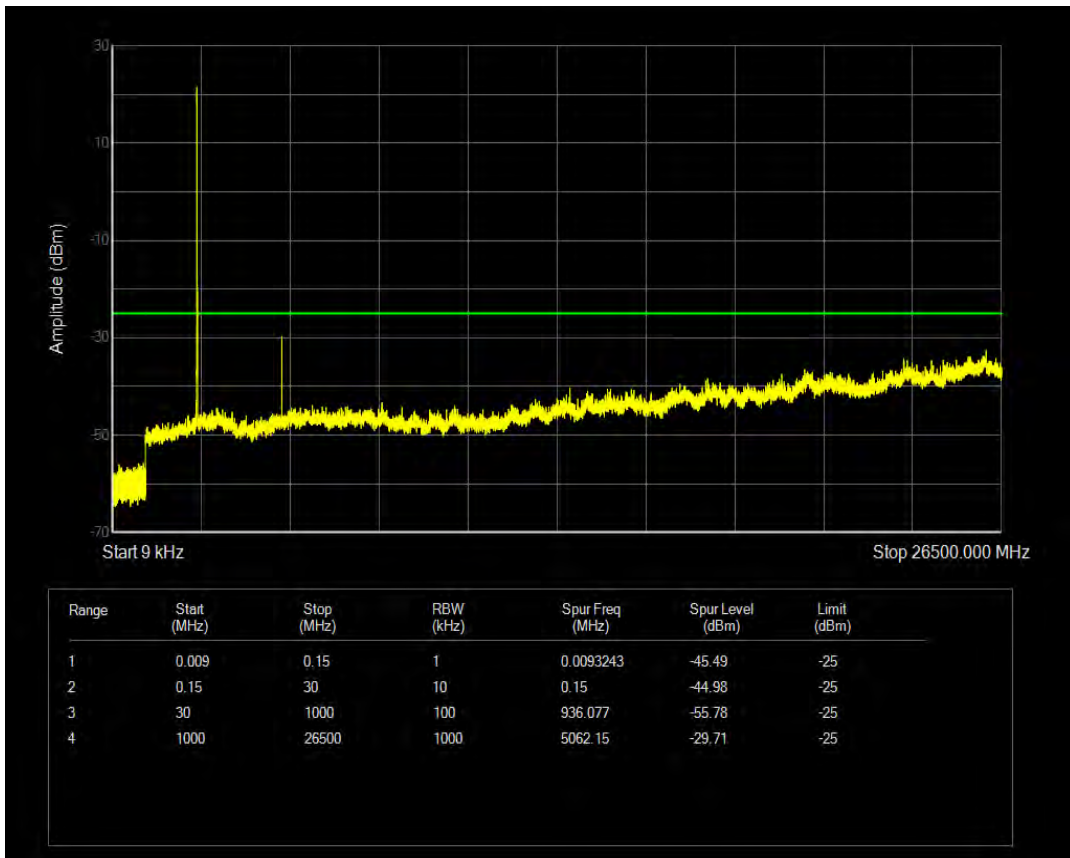

Band7 16QAM BW=5MHz Channel=20775 RB Size=1 Position=#0

Band7 16QAM BW=20MHz Channel=21100 RB Size=100 Position=#0

Band7 16QAM BW=20MHz Channel=21350 RB Size=1 Position=#0

Band7 16QAM BW=15MHz Channel=21375 RB Size=1 Position=#0

Band7 16QAM BW=10MHz Channel=21400 RB Size=1 Position=#0

Band7 16QAM BW=10MHz Channel=21400 RB Size=50 Position=#0

Band7 16QAM BW=10MHz Channel=21100 RB Size=1 Position=#0

Band7 16QAM BW=10MHz Channel=21100 RB Size=50 Position=#0