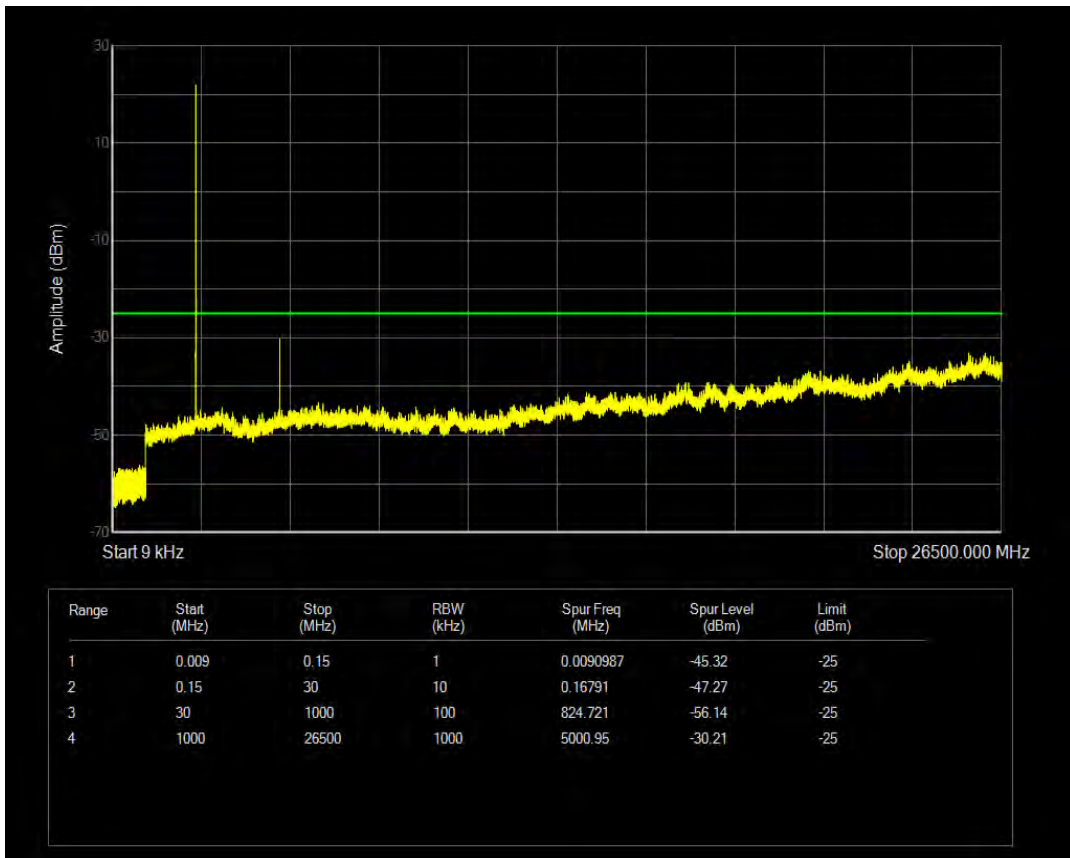

Band7 QPSK BW=10MHz Channel=20800 RB Size=50 Position=#0

Band7 QPSK BW=10MHz Channel=20800 RB Size=1 Position=#0

Band7 16QAM BW=5MHz Channel=21425 RB Size=25 Position=#0

Band7 QPSK BW=5MHz Channel=20775 RB Size=25 Position=#0

Band7 QPSK BW=5MHz Channel=20775 RB Size=1 Position=#0

Band7 QPSK BW=20MHz Channel=21350 RB Size=100 Position=#0

Band7 QPSK BW=5MHz Channel=21100 RB Size=1 Position=#0

Band7 QPSK BW=5MHz Channel=21425 RB Size=25 Position=#0