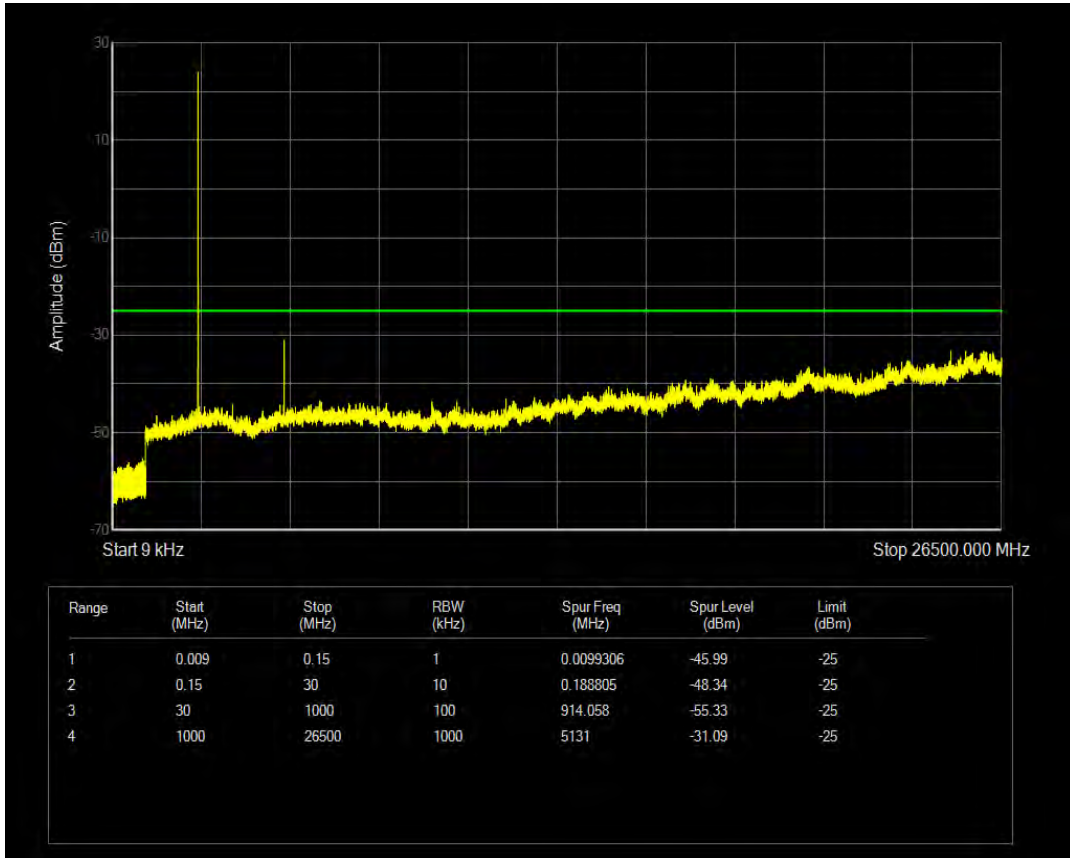

Band7 QPSK BW=15MHz Channel=21100 RB Size=75 Position=#0

Band7 QPSK BW=15MHz Channel=21100 RB Size=1 Position=#0

Band7 QPSK BW=15MHz Channel=20825 RB Size=75 Position=#0

Band7 QPSK BW=10MHz Channel=21100 RB Size=1 Position=#0

Band7 16QAM BW=5MHz Channel=21100 RB Size=25 Position=#0

Band7 16QAM BW=5MHz Channel=21100 RB Size=1 Position=#0

Band7 16QAM BW=5MHz Channel=20775 RB Size=25 Position=#0

Band7 16QAM BW=5MHz Channel=21425 RB Size=1 Position=#0

Band7 QPSK BW=10MHz Channel=20800 RB Size=50 Position=#0

Band7 QPSK BW=10MHz Channel=20800 RB Size=1 Position=#0

Band7 16QAM BW=5MHz Channel=21425 RB Size=25 Position=#0

Band7 QPSK BW=5MHz Channel=20775 RB Size=25 Position=#0