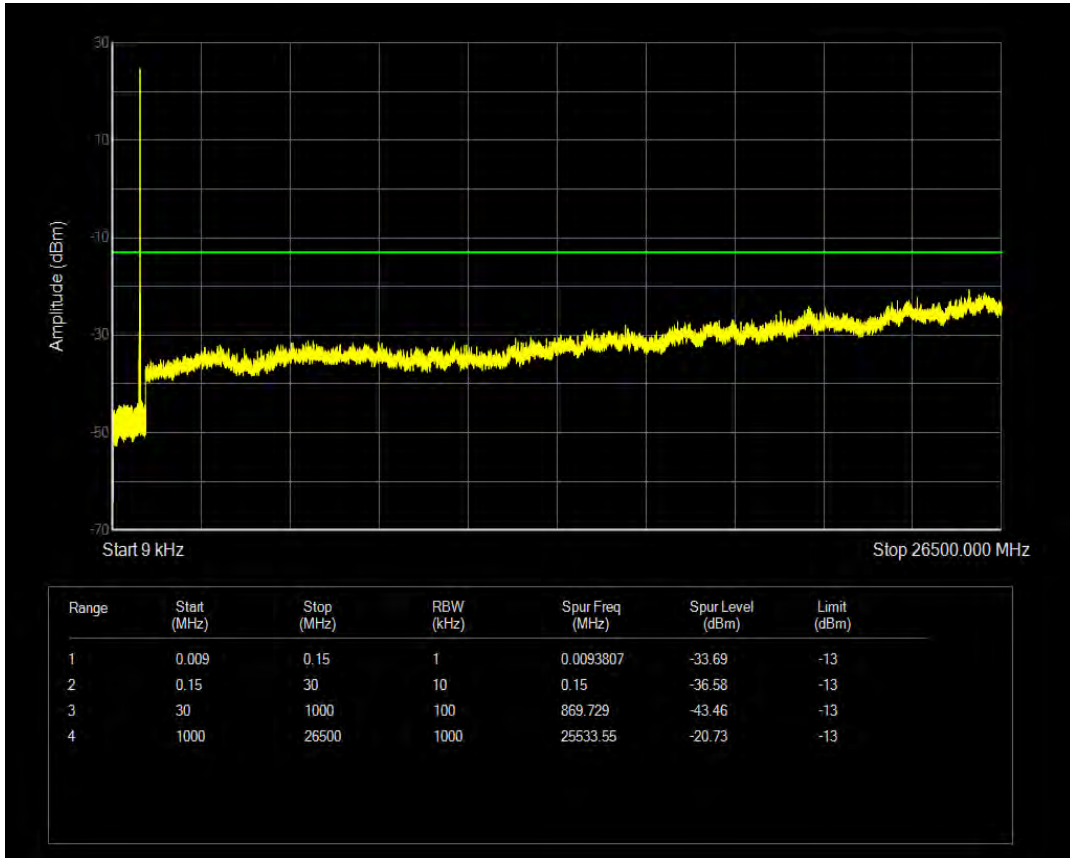

Band5 16QAM BW=3MHz Channel=20635 RB Size=15 Position=#0

Band5 QPSK BW=5MHz Channel=20425 RB Size=1 Position=#0

Band5 QPSK BW=5MHz Channel=20425 RB Size=25 Position=#0

Band5 16QAM BW=5MHz Channel=20425 RB Size=1 Position=#0

Band5 16QAM BW=5MHz Channel=20425 RB Size=25 Position=#0

Band5 QPSK BW=5MHz Channel=20525 RB Size=1 Position=#0

Band5 QPSK BW=5MHz Channel=20525 RB Size=25 Position=#0

Band5 16QAM BW=5MHz Channel=20525 RB Size=1 Position=#0