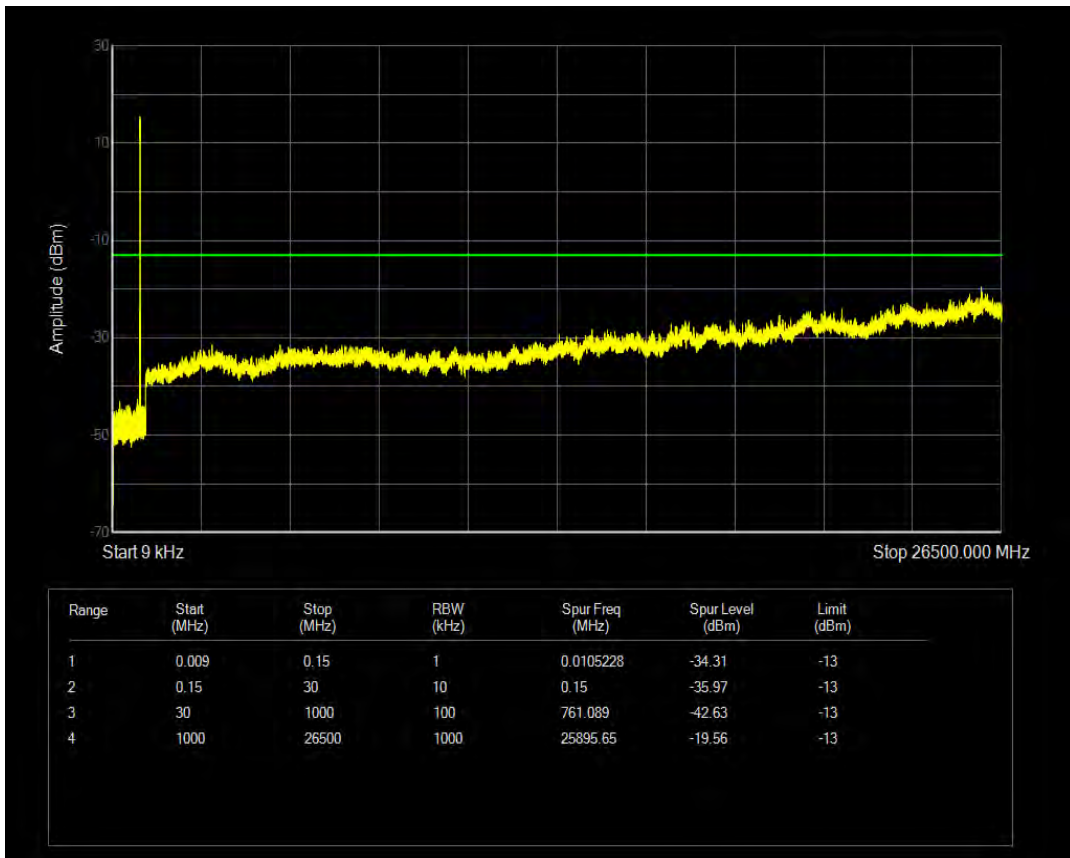

Band5 16QAM BW=3MHz Channel=20635 RB Size=15 Position=#0

Band5 QPSK BW=5MHz Channel=20425 RB Size=1 Position=#0

Band5 QPSK BW=5MHz Channel=20425 RB Size=25 Position=#0

Band5 16QAM BW=5MHz Channel=20425 RB Size=1 Position=#0

Band5 16QAM BW=5MHz Channel=20425 RB Size=25 Position=#0

Band5 QPSK BW=5MHz Channel=20525 RB Size=1 Position=#0

Band5 QPSK BW=5MHz Channel=20525 RB Size=25 Position=#0

Band5 16QAM BW=5MHz Channel=20525 RB Size=1 Position=#0