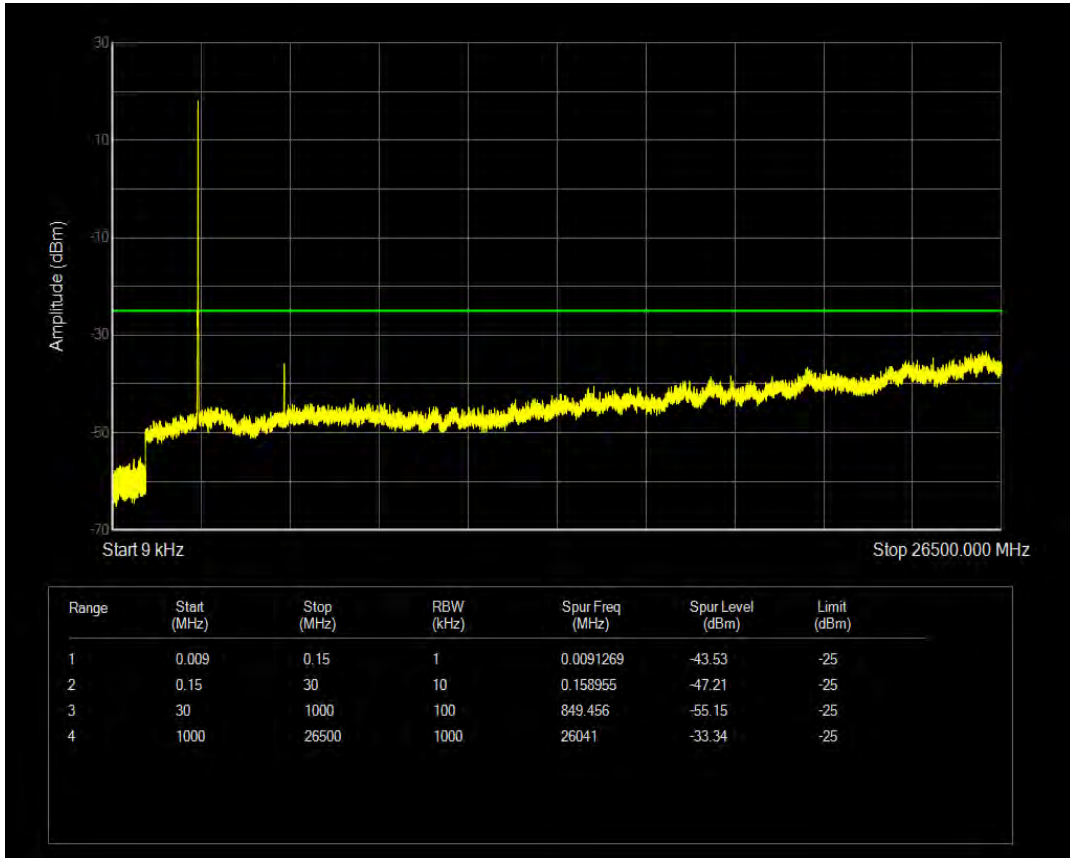

Band7 16QAM BW=5MHz Channel=20775 RB Size=1 Position=#0

Band7 16QAM BW=20MHz Channel=21100 RB Size=100 Position=#0

Band7 16QAM BW=20MHz Channel=21350 RB Size=1 Position=#0

Band7 16QAM BW=15MHz Channel=21375 RB Size=1 Position=#0

Band7 16QAM BW=10MHz Channel=21400 RB Size=1 Position=#0

Band7 16QAM BW=10MHz Channel=21400 RB Size=50 Position=#0

Band7 16QAM BW=10MHz Channel=21100 RB Size=1 Position=#0

Band7 16QAM BW=10MHz Channel=21100 RB Size=50 Position=#0