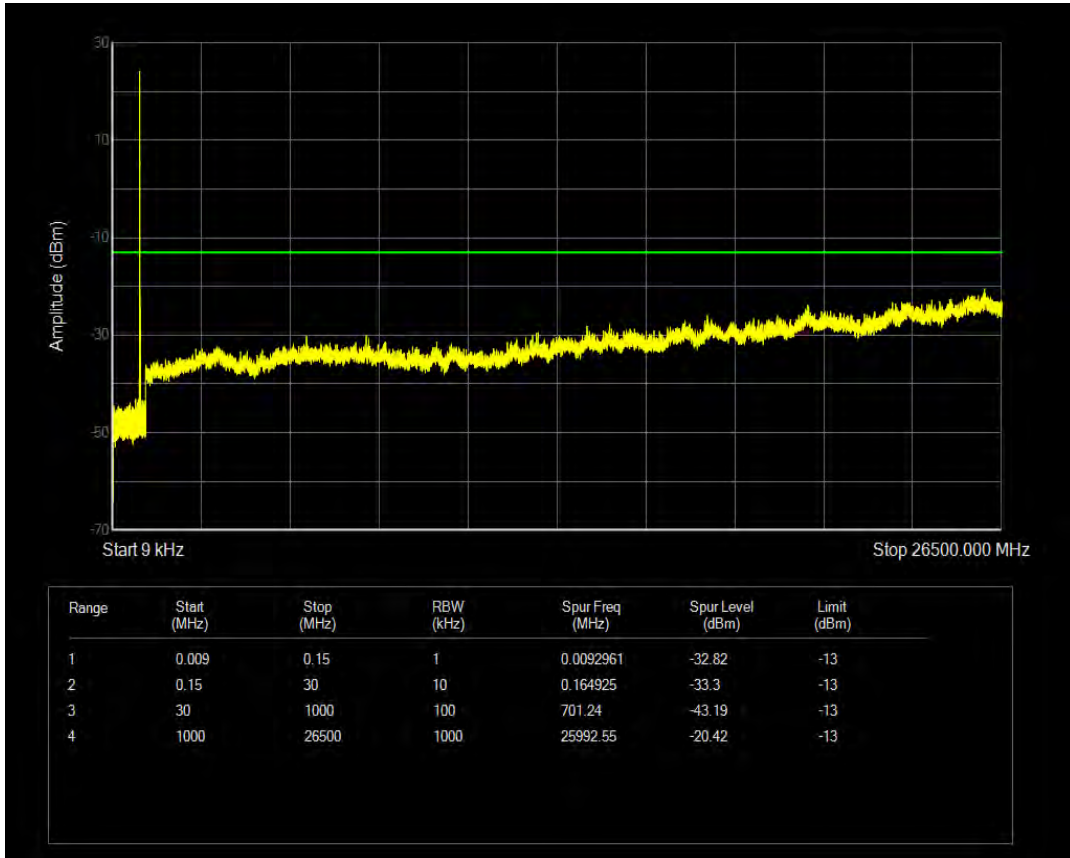

Band5 16QAM BW=3MHz Channel=20635 RB Size=15 Position=#0

Band5 QPSK BW=5MHz Channel=20425 RB Size=1 Position=#0

Band5 QPSK BW=5MHz Channel=20425 RB Size=25 Position=#0

Band5 16QAM BW=5MHz Channel=20425 RB Size=1 Position=#0

Band5 16QAM BW=5MHz Channel=20425 RB Size=25 Position=#0

Band5 QPSK BW=5MHz Channel=20525 RB Size=1 Position=#0

Band5 QPSK BW=5MHz Channel=20525 RB Size=25 Position=#0

Band5 16QAM BW=5MHz Channel=20525 RB Size=1 Position=#0