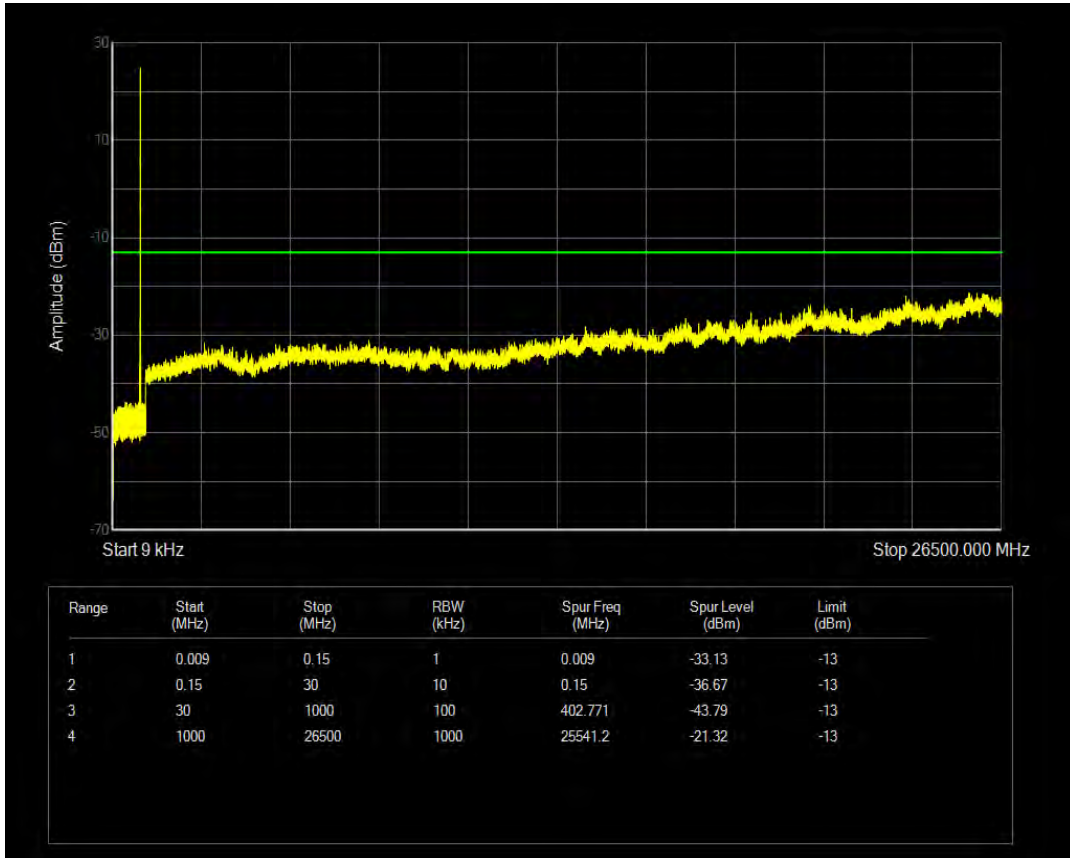

Band5 16QAM BW=5MHz Channel=20425 RB Size=25 Position=#0

Band5 QPSK BW=5MHz Channel=20525 RB Size=1 Position=#0

Band5 QPSK BW=5MHz Channel=20525 RB Size=25 Position=#0

Band5 16QAM BW=5MHz Channel=20525 RB Size=1 Position=#0

Band5 16QAM BW=5MHz Channel=20525 RB Size=25 Position=#0

Band5 QPSK BW=5MHz Channel=20625 RB Size=1 Position=#0

Band5 QPSK BW=5MHz Channel=20625 RB Size=25 Position=#0

Band5 16QAM BW=5MHz Channel=20625 RB Size=1 Position=#0