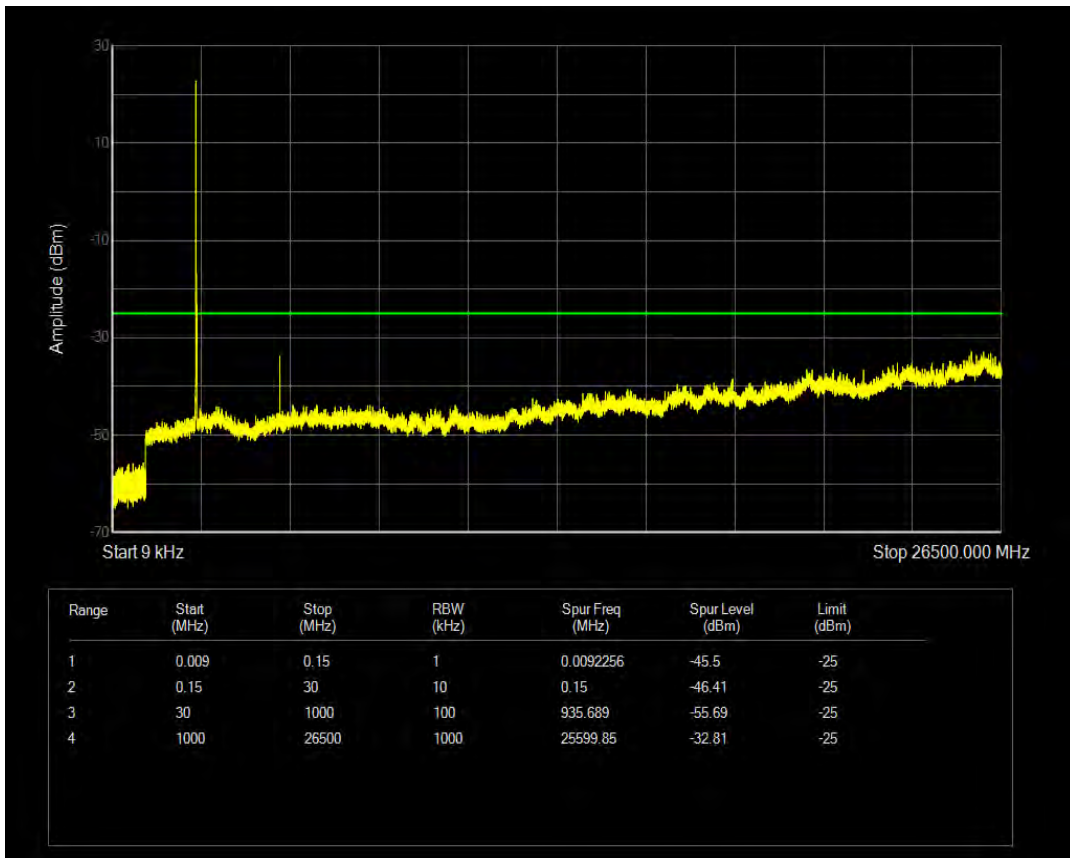

Band7 16QAM BW=15MHz Channel=20825 RB Size=1 Position=#0

Band7 16QAM BW=15MHz Channel=20825 RB Size=75 Position=#0