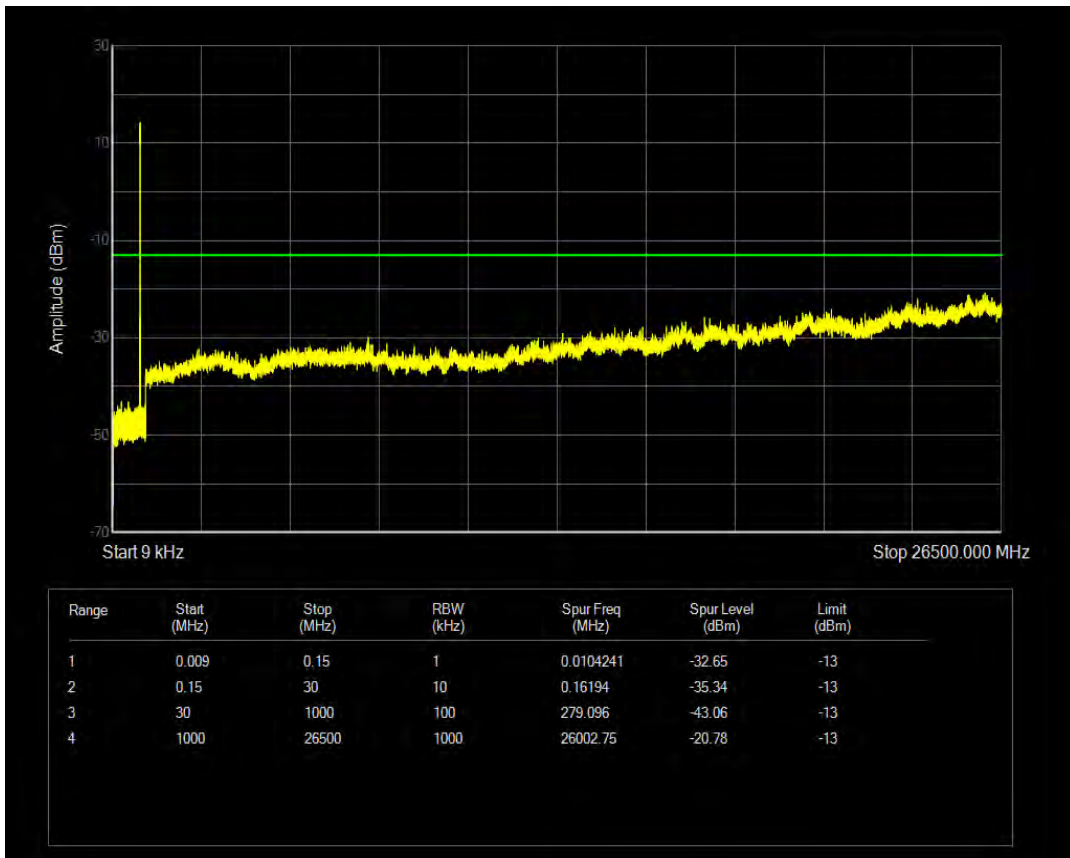

Band5 16QAM BW=5MHz Channel=20425 RB Size=25 Position=#0

Band5 QPSK BW=5MHz Channel=20525 RB Size=1 Position=#0

Band5 QPSK BW=5MHz Channel=20525 RB Size=25 Position=#0

Band5 16QAM BW=5MHz Channel=20525 RB Size=1 Position=#0

Band5 16QAM BW=5MHz Channel=20525 RB Size=25 Position=#0

Band5 QPSK BW=5MHz Channel=20625 RB Size=1 Position=#0

Band5 QPSK BW=5MHz Channel=20625 RB Size=25 Position=#0

Band5 16QAM BW=5MHz Channel=20625 RB Size=1 Position=#0