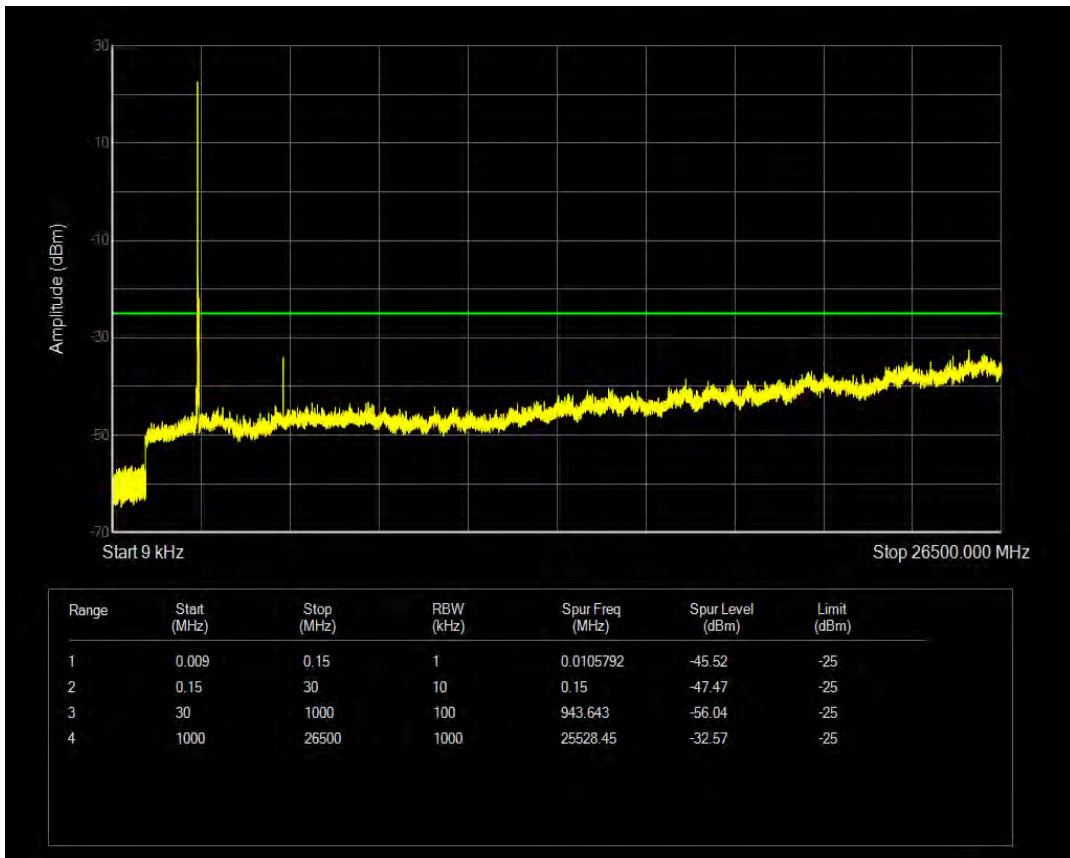

Band5 16QAM BW=10MHz Channel=20600 RB Size=50 Position=#0

Band7 16QAM BW=10MHz Channel=20800 RB Size=50 Position=#0

Band7 16QAM BW=10MHz Channel=20800 RB Size=1 Position=#0

Band7 16QAM BW=20MHz Channel=20850 RB Size=100 Position=#0

Band7 16QAM BW=20MHz Channel=21100 RB Size=1 Position=#0

Band7 16QAM BW=15MHz Channel=21375 RB Size=75 Position=#0

Band7 16QAM BW=20MHz Channel=20850 RB Size=1 Position=#0

Band7 16QAM BW=20MHz Channel=21350 RB Size=100 Position=#0

Band7 16QAM BW=5MHz Channel=20775 RB Size=1 Position=#0

Band7 16QAM BW=20MHz Channel=21100 RB Size=100 Position=#0

Band7 16QAM BW=20MHz Channel=21350 RB Size=1 Position=#0

Band7 16QAM BW=15MHz Channel=21375 RB Size=1 Position=#0