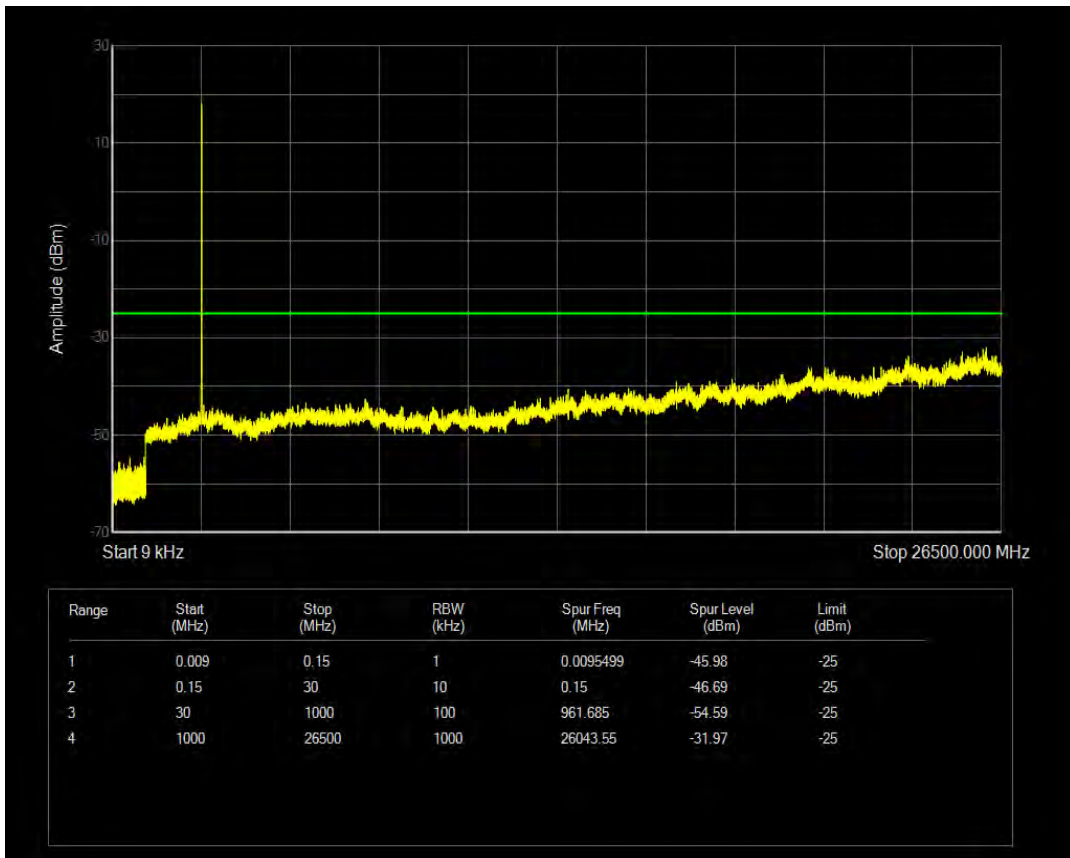

Band41 QPSK BW=10MHz Channel=41390 RB Size=1 Position=#0

Band41 QPSK BW=10MHz Channel=41390 RB Size=50 Position=#0

Band41 QPSK BW=5MHz Channel=40740 RB Size=25 Position=#0

Band41 QPSK BW=5MHz Channel=41415 RB Size=1 Position=#0

Band41 QPSK BW=5MHz Channel=41415 RB Size=25 Position=#0

Band41 QPSK BW=5MHz Channel=40740 RB Size=1 Position=#0

Band41 QPSK BW=20MHz Channel=41340 RB Size=100 Position=#0

Band41 QPSK BW=5MHz Channel=40065 RB Size=1 Position=#0