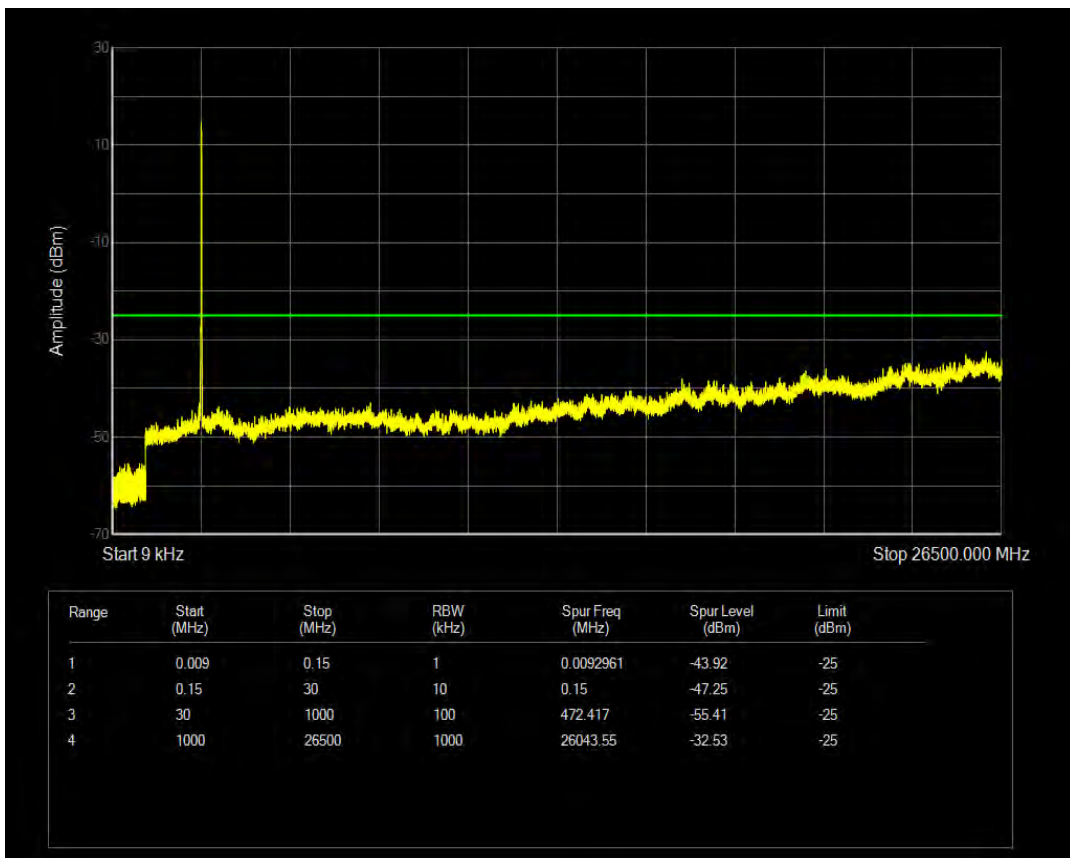

Band41 QPSK BW=20MHz Channel=41340 RB Size=100 Position=#0

Band41 QPSK BW=5MHz Channel=40065 RB Size=1 Position=#0