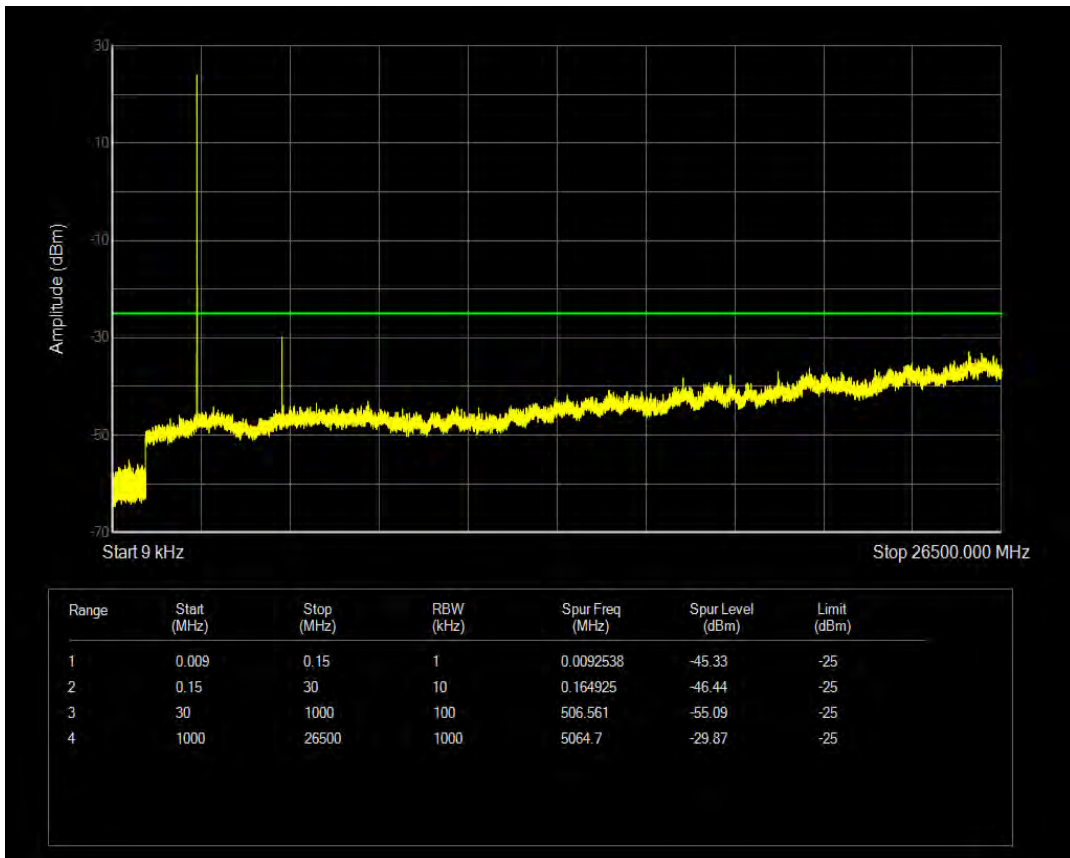

Band7 QPSK BW=10MHz Channel=20800 RB Size=50 Position=#0

Band7 QPSK BW=10MHz Channel=20800 RB Size=1 Position=#0

Band7 16QAM BW=5MHz Channel=21425 RB Size=25 Position=#0

Band7 QPSK BW=5MHz Channel=20775 RB Size=25 Position=#0

Band7 QPSK BW=5MHz Channel=20775 RB Size=1 Position=#0

Band7 QPSK BW=20MHz Channel=21350 RB Size=100 Position=#0

Band7 QPSK BW=5MHz Channel=21100 RB Size=1 Position=#0

Band7 QPSK BW=5MHz Channel=21425 RB Size=25 Position=#0