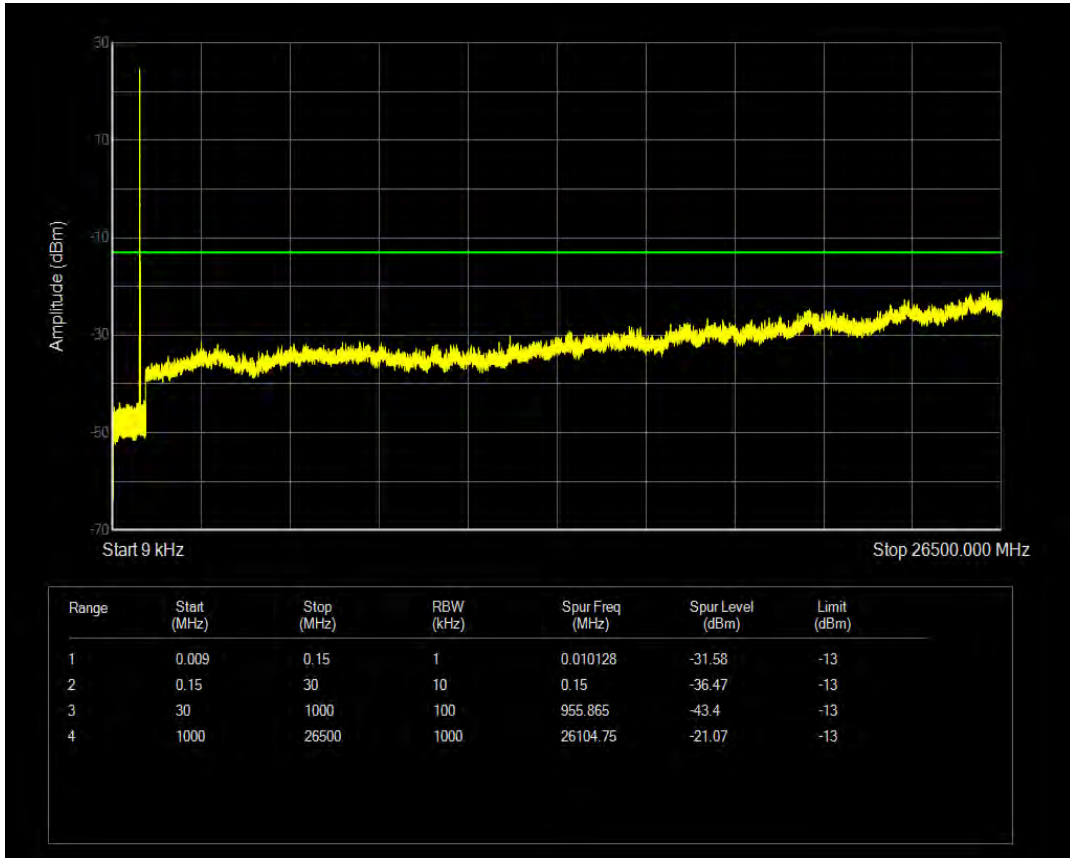

Band5 16QAM BW=5MHz Channel=20525 RB Size=25 Position=#0

Band5 QPSK BW=5MHz Channel=20625 RB Size=1 Position=#0

Band5 QPSK BW=5MHz Channel=20625 RB Size=25 Position=#0

Band5 16QAM BW=5MHz Channel=20625 RB Size=1 Position=#0

Band5 16QAM BW=5MHz Channel=20625 RB Size=25 Position=#0

Band5 QPSK BW=10MHz Channel=20450 RB Size=1 Position=#0

Band5 QPSK BW=10MHz Channel=20450 RB Size=50 Position=#0

Band5 16QAM BW=10MHz Channel=20450 RB Size=1 Position=#0