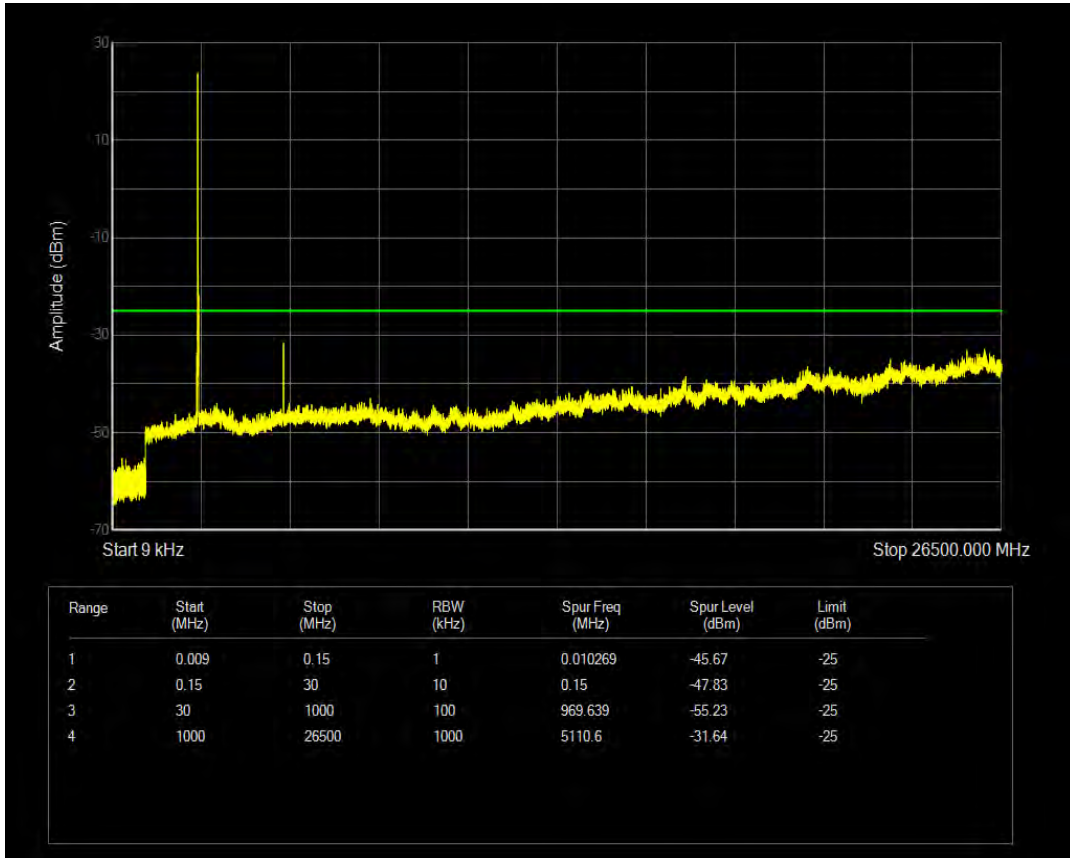

Band7 16QAM BW=5MHz Channel=20775 RB Size=1 Position=#0

Band7 16QAM BW=20MHz Channel=21100 RB Size=100 Position=#0

Band7 16QAM BW=20MHz Channel=21350 RB Size=1 Position=#0

Band7 16QAM BW=15MHz Channel=21375 RB Size=1 Position=#0

Band7 16QAM BW=10MHz Channel=21400 RB Size=1 Position=#0

Band7 16QAM BW=10MHz Channel=21400 RB Size=50 Position=#0

Band7 16QAM BW=10MHz Channel=21100 RB Size=1 Position=#0

Band7 16QAM BW=10MHz Channel=21100 RB Size=50 Position=#0