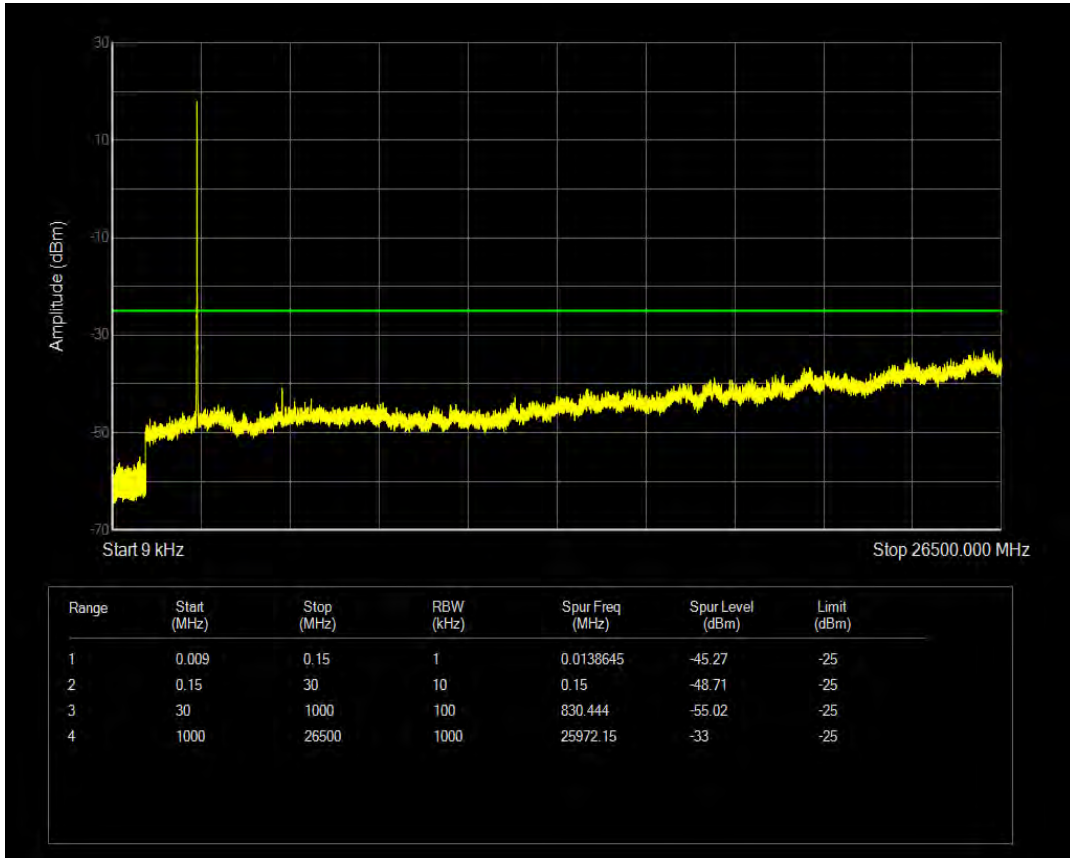

Band7 16QAM BW=10MHz Channel=21400 RB Size=1 Position=#0

Band7 16QAM BW=10MHz Channel=21400 RB Size=50 Position=#0

Band7 16QAM BW=10MHz Channel=21100 RB Size=1 Position=#0

Band7 16QAM BW=10MHz Channel=21100 RB Size=50 Position=#0