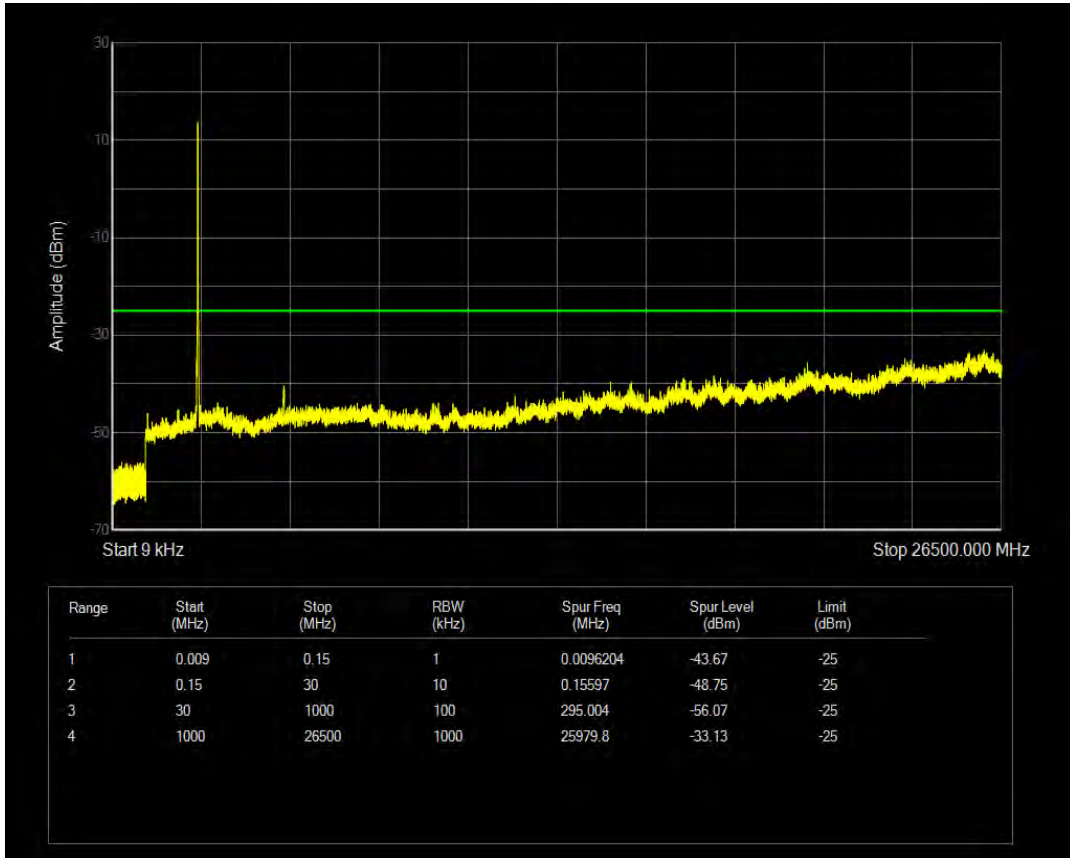

Band5 16QAM BW=10MHz Channel=20600 RB Size=50 Position=#0

Band7 16QAM BW=10MHz Channel=20800 RB Size=50 Position=#0

Band7 16QAM BW=10MHz Channel=20800 RB Size=1 Position=#0

Band7 16QAM BW=20MHz Channel=20850 RB Size=100 Position=#0

Band7 16QAM BW=20MHz Channel=21100 RB Size=1 Position=#0

Band7 16QAM BW=15MHz Channel=21375 RB Size=75 Position=#0

Band7 16QAM BW=20MHz Channel=20850 RB Size=1 Position=#0

Band7 16QAM BW=20MHz Channel=21350 RB Size=100 Position=#0

Band7 16QAM BW=5MHz Channel=20775 RB Size=1 Position=#0

Band7 16QAM BW=20MHz Channel=21100 RB Size=100 Position=#0

Band7 16QAM BW=20MHz Channel=21350 RB Size=1 Position=#0

Band7 16QAM BW=15MHz Channel=21375 RB Size=1 Position=#0