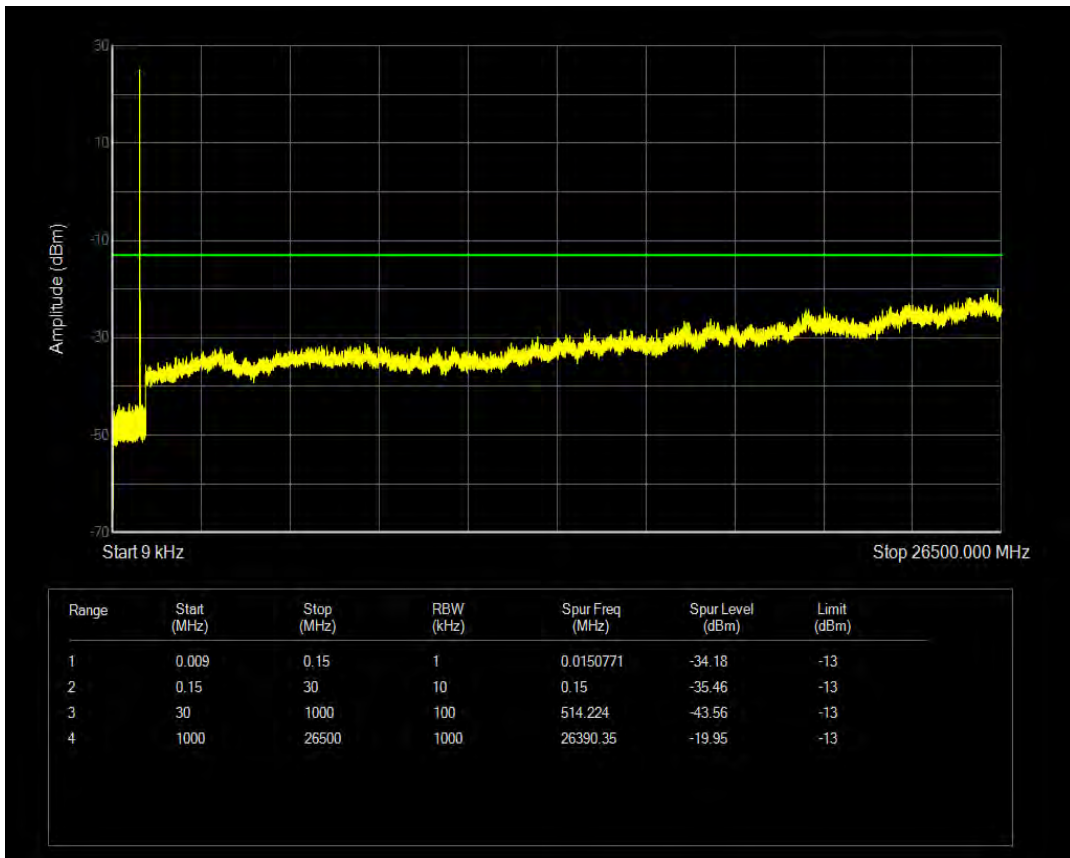

Band5 16QAM BW=1.4MHz Channel=20525 RB Size=6 Position=#0

Band5 QPSK BW=1.4MHz Channel=20643 RB Size=6 Position=#0

Band5 QPSK BW=1.4MHz Channel=20643 RB Size=1 Position=#0

Band5 16QAM BW=1.4MHz Channel=20643 RB Size=1 Position=#0

Band5 16QAM BW=1.4MHz Channel=20643 RB Size=6 Position=#0

Band5 QPSK BW=3MHz Channel=20415 RB Size=1 Position=#0

Band5 16QAM BW=3MHz Channel=20415 RB Size=1 Position=#0

Band5 QPSK BW=3MHz Channel=20415 RB Size=15 Position=#0