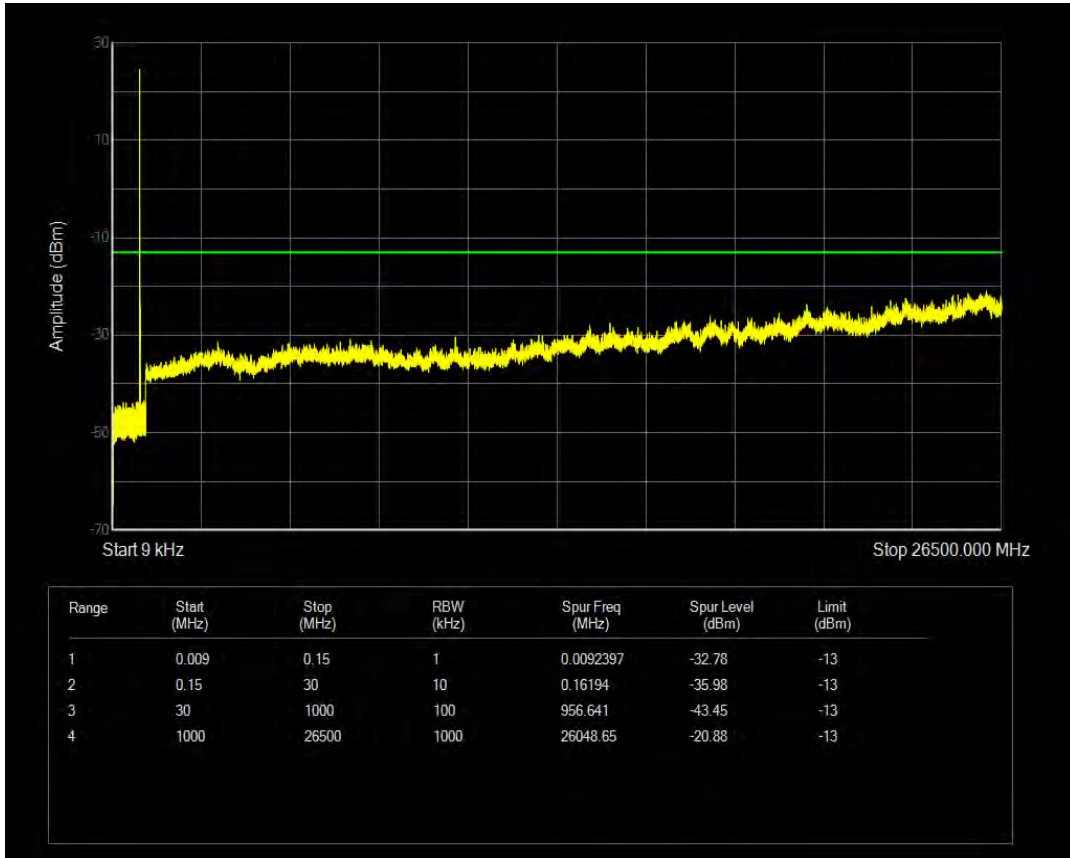

Band5 16QAM BW=1.4MHz Channel=20525 RB Size=6 Position=#0

Band5 QPSK BW=1.4MHz Channel=20643 RB Size=6 Position=#0

Band5 QPSK BW=1.4MHz Channel=20643 RB Size=1 Position=#0

Band5 16QAM BW=1.4MHz Channel=20643 RB Size=1 Position=#0

Band5 16QAM BW=1.4MHz Channel=20643 RB Size=6 Position=#0

Band5 QPSK BW=3MHz Channel=20415 RB Size=1 Position=#0

Band5 16QAM BW=3MHz Channel=20415 RB Size=1 Position=#0

Band5 QPSK BW=3MHz Channel=20415 RB Size=15 Position=#0