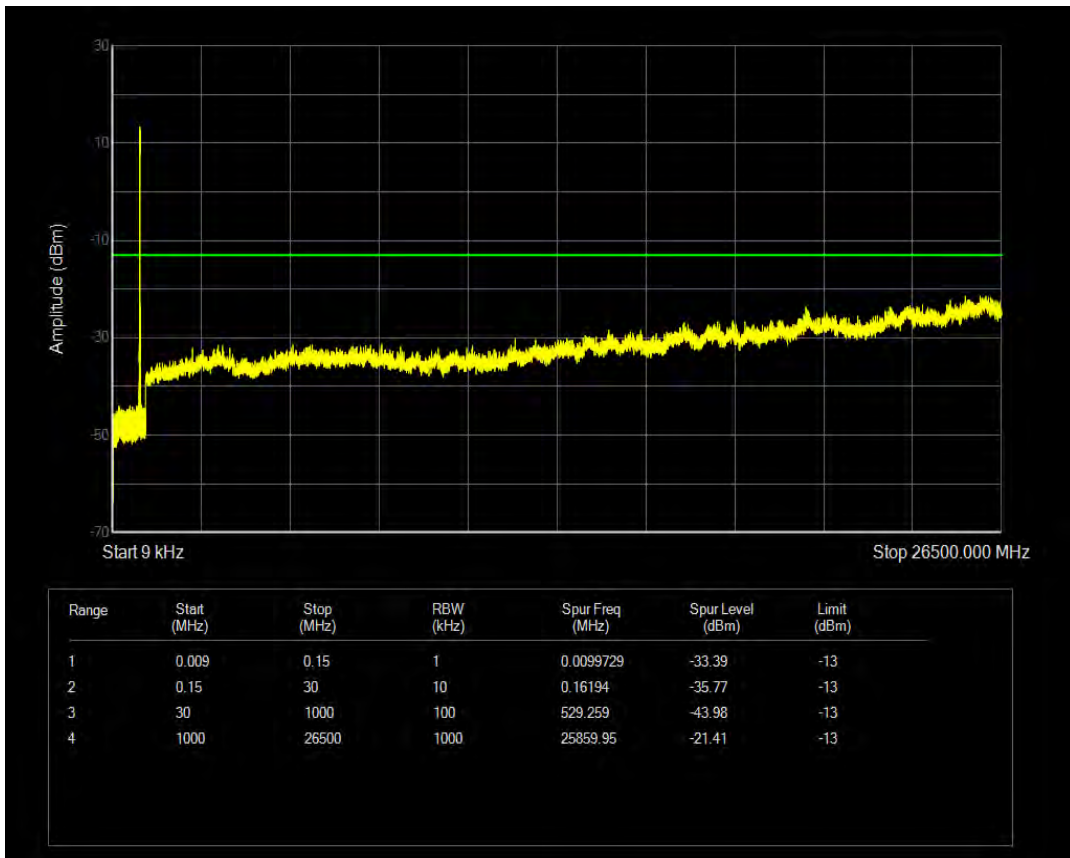

Band5 QPSK BW=10MHz Channel=20450 RB Size=50 Position=#0

Band5 16QAM BW=10MHz Channel=20450 RB Size=1 Position=#0