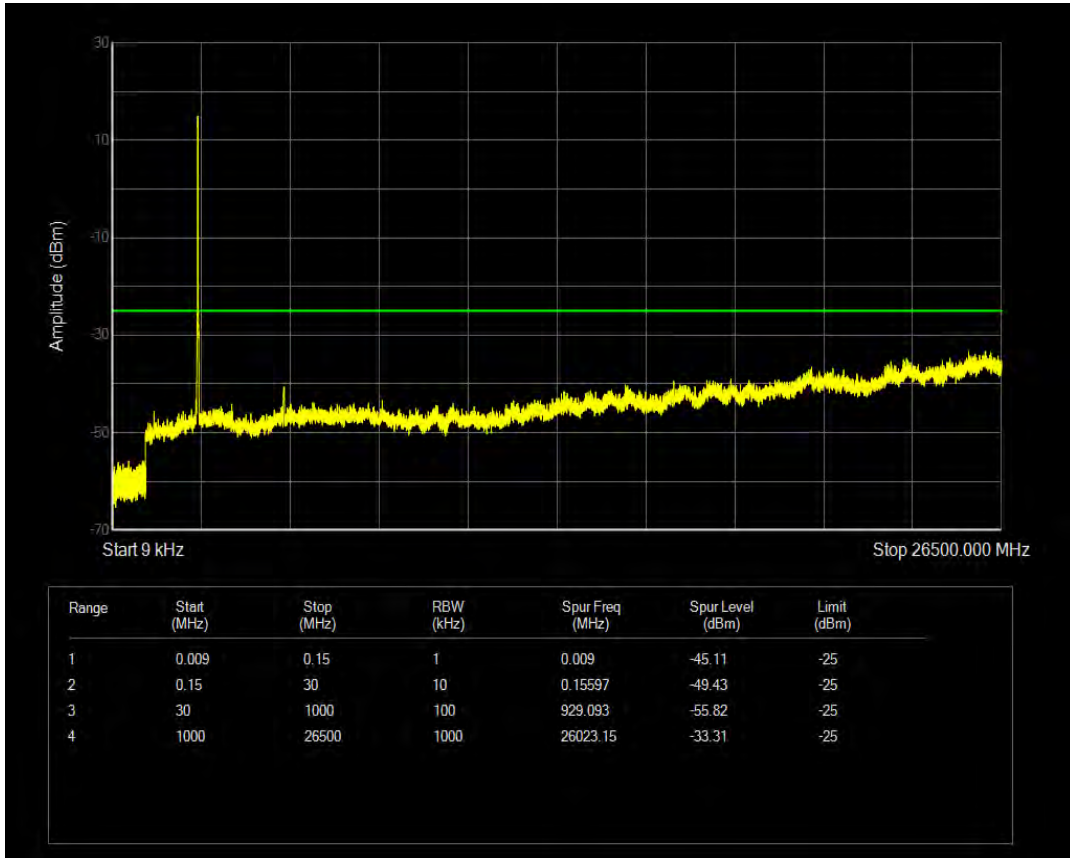

Band7 16QAM BW=5MHz Channel=21100 RB Size=25 Position=#0

Band7 16QAM BW=5MHz Channel=21100 RB Size=1 Position=#0

Band7 16QAM BW=5MHz Channel=20775 RB Size=25 Position=#0

Band7 16QAM BW=5MHz Channel=21425 RB Size=1 Position=#0

Band7 QPSK BW=10MHz Channel=20800 RB Size=50 Position=#0

Band7 QPSK BW=10MHz Channel=20800 RB Size=1 Position=#0

Band7 16QAM BW=5MHz Channel=21425 RB Size=25 Position=#0

Band7 QPSK BW=5MHz Channel=20775 RB Size=25 Position=#0

Band7 QPSK BW=5MHz Channel=20775 RB Size=1 Position=#0

Band7 QPSK BW=20MHz Channel=21350 RB Size=100 Position=#0

Band7 QPSK BW=5MHz Channel=21100 RB Size=1 Position=#0

Band7 QPSK BW=5MHz Channel=21425 RB Size=25 Position=#0