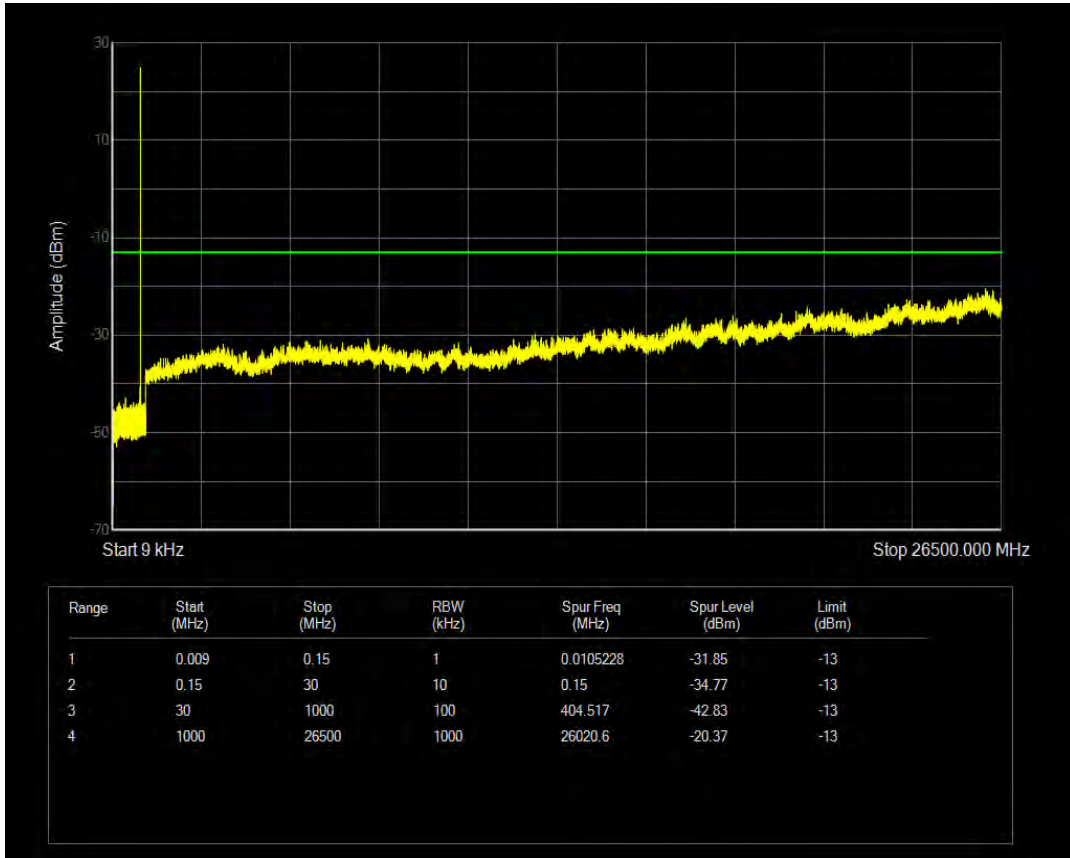

Band5 16QAM BW=1.4MHz Channel=20525 RB Size=6 Position=#0

Band5 QPSK BW=1.4MHz Channel=20643 RB Size=6 Position=#0

Band5 QPSK BW=1.4MHz Channel=20643 RB Size=1 Position=#0

Band5 16QAM BW=1.4MHz Channel=20643 RB Size=1 Position=#0

Band5 16QAM BW=1.4MHz Channel=20643 RB Size=6 Position=#0

Band5 QPSK BW=3MHz Channel=20415 RB Size=1 Position=#0

Band5 16QAM BW=3MHz Channel=20415 RB Size=1 Position=#0

Band5 QPSK BW=3MHz Channel=20415 RB Size=15 Position=#0