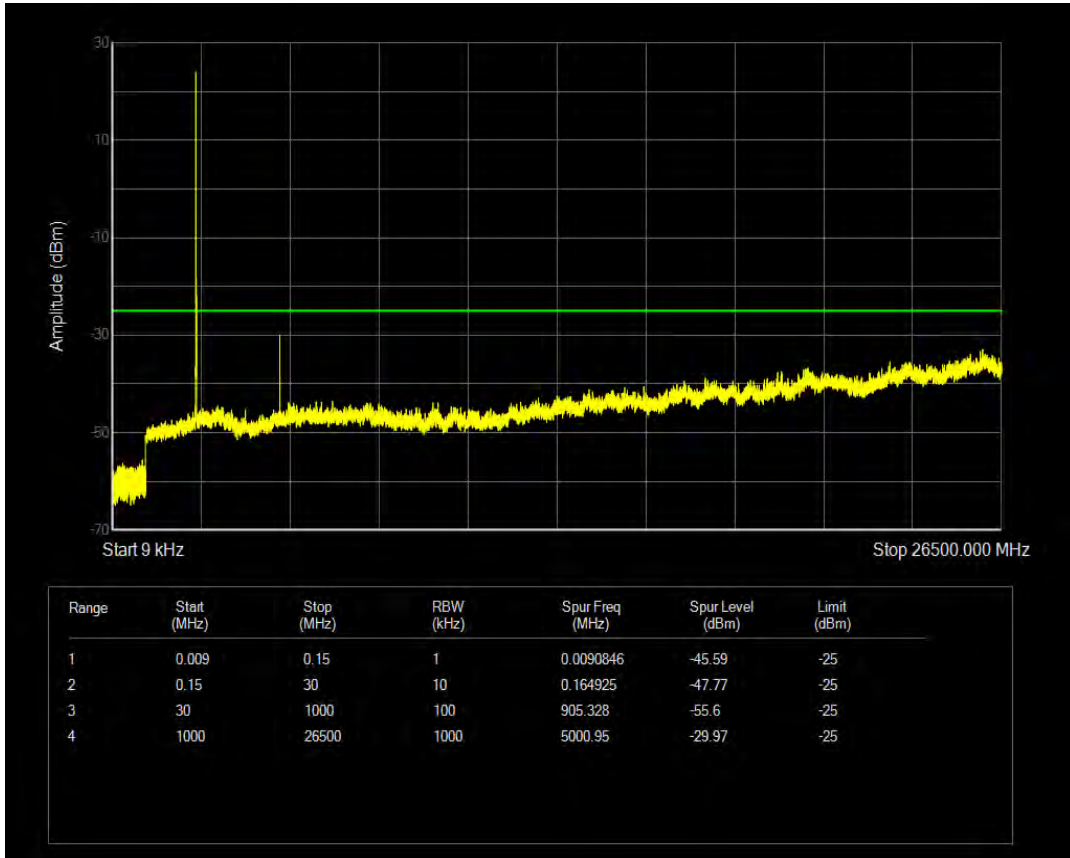

Band7 QPSK BW=15MHz Channel=21100 RB Size=75 Position=#0

Band7 QPSK BW=15MHz Channel=21100 RB Size=1 Position=#0

Band7 QPSK BW=15MHz Channel=20825 RB Size=75 Position=#0

Band7 QPSK BW=10MHz Channel=21100 RB Size=1 Position=#0

Band7 16QAM BW=5MHz Channel=21100 RB Size=25 Position=#0

Band7 16QAM BW=5MHz Channel=21100 RB Size=1 Position=#0

Band7 16QAM BW=5MHz Channel=20775 RB Size=25 Position=#0

Band7 16QAM BW=5MHz Channel=21425 RB Size=1 Position=#0

Band7 QPSK BW=10MHz Channel=20800 RB Size=50 Position=#0

Band7 QPSK BW=10MHz Channel=20800 RB Size=1 Position=#0

Band7 16QAM BW=5MHz Channel=21425 RB Size=25 Position=#0

Band7 QPSK BW=5MHz Channel=20775 RB Size=25 Position=#0