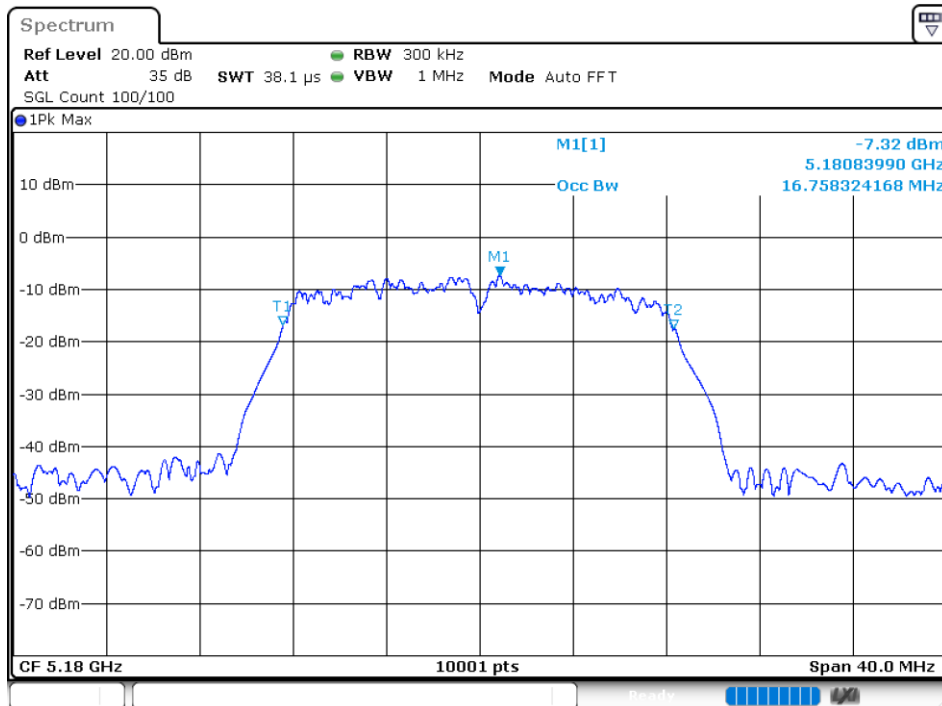

5.3 OCCUPIED CHANNEL BANDWIDTH

5.2G:

Condition	Mode	Frequency (MHz)	Antenna	99% OBW (MHz)	-26 dB Bandwidth (MHz)	Verdict
NVNT	802.11a	5180	Ant 1	16.7583	20.056	Pass
NVNT	802.11a	5200	Ant 1	16.7743	19.776	Pass
NVNT	802.11a	5240	Ant 1	16.6303	19.688	Pass
NVNT	802.11ac20	5180	Ant 1	17.5382	20.444	Pass
NVNT	802.11ac20	5200	Ant 1	17.6062	20.24	Pass
NVNT	802.11ac20	5240	Ant 1	17.5902	20.052	Pass
NVNT	802.11ac40	5190	Ant 1	36.0684	40.944	Pass
NVNT	802.11ac40	5230	Ant 1	36.0684	41.104	Pass
NVNT	802.11ac80	5210	Ant 1	75.7844	82.592	Pass
NVNT	802.11n(HT20)	5180	Ant 1	17.7262	20.308	Pass
NVNT	802.11n(HT20)	5200	Ant 1	17.7902	20.316	Pass
NVNT	802.11n(HT20)	5240	Ant 1	17.5582	20.248	Pass
NVNT	802.11n(HT40)	5190	Ant 1	36.1084	41.16	Pass
NVNT	802.11n(HT40)	5230	Ant 1	36.0604	40.912	Pass

OBW NVNT 802.11a 5180MHz Ant1