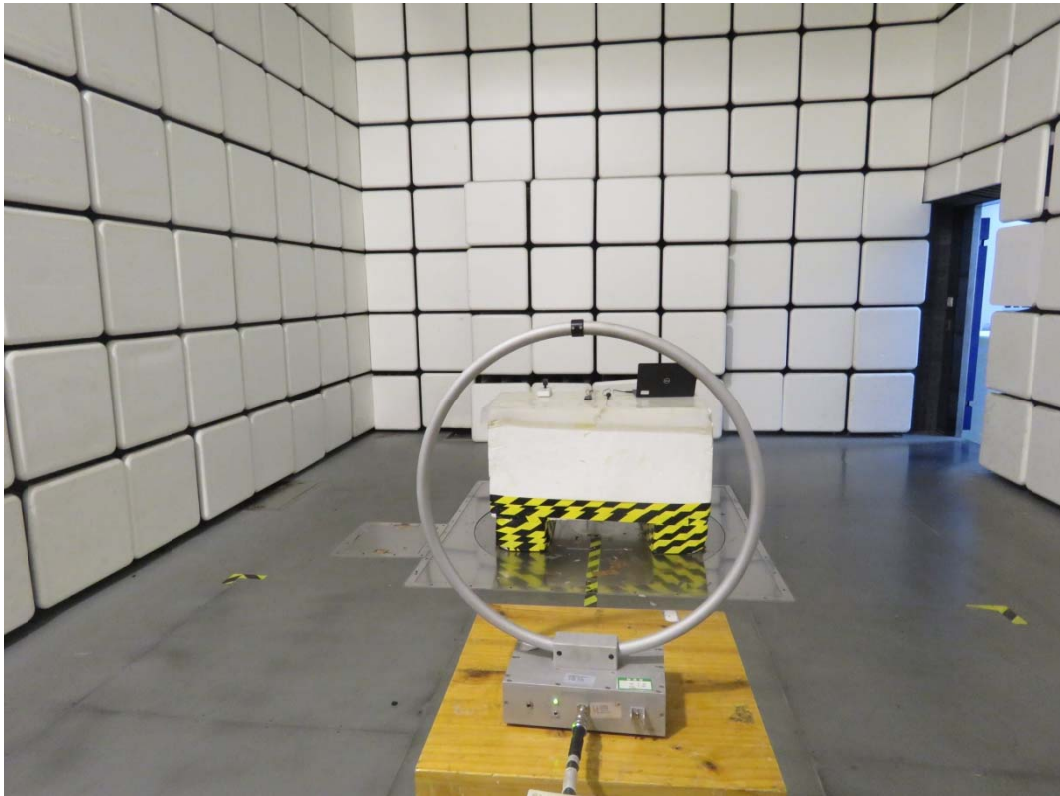

Part 24 / 27 Test Setup

9kHz-30MHz

30MHz-1GHz

1GHz-18GHz

Picture 1: Radiated Spurious Emissions Test setup