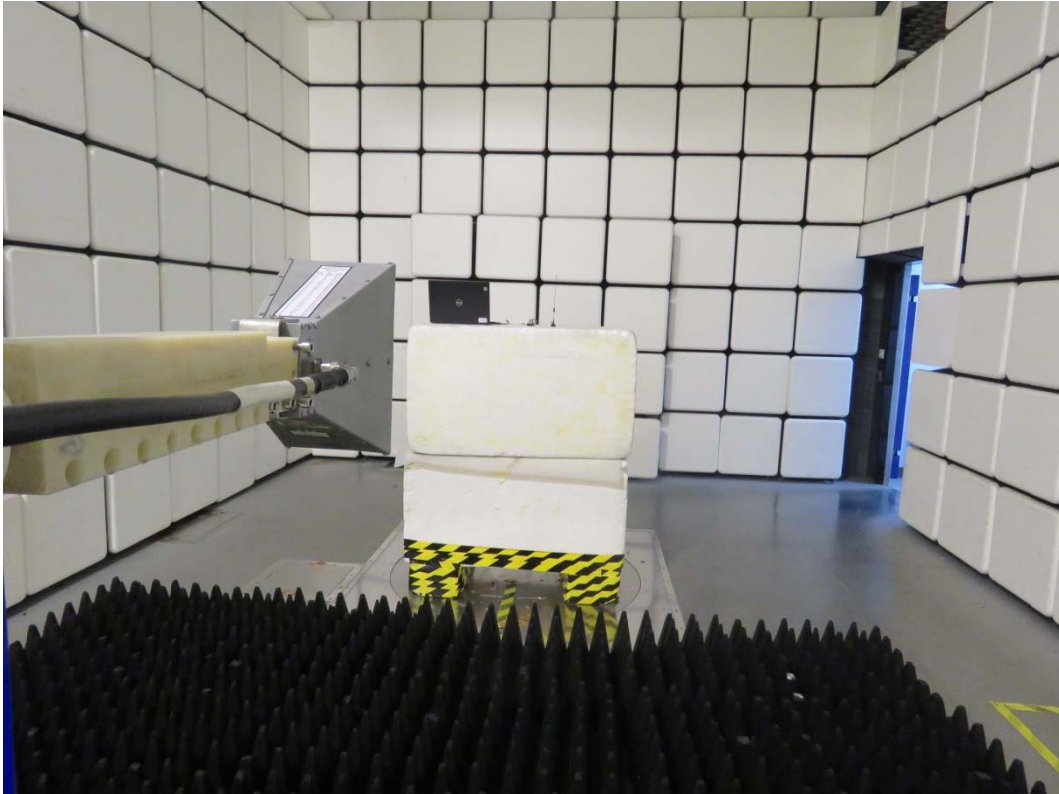

Part 24 / 27 Test Setup

9kHz-30MHz

30MHz-1GHz

1GHz-18GHz

Picture 1: Radiated Spurious Emissions Test setup