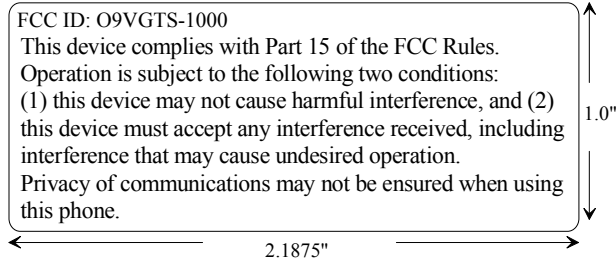

EXHIBIT A - FCC PRODUCT LABELING AND WARNING STATEMENT

FCC ID Label

Specifications: Text is black or white in color and is left justified. Labels are silk-screened and shall be “permanently affixed” at a conspicuous location on the EUT.

Proposed Label Location on EUT

Bottom Side of EUT/Proposed FCC ID Label Location

FCC Warning Statement

A FCC Warning Statement is provided in the product manual.