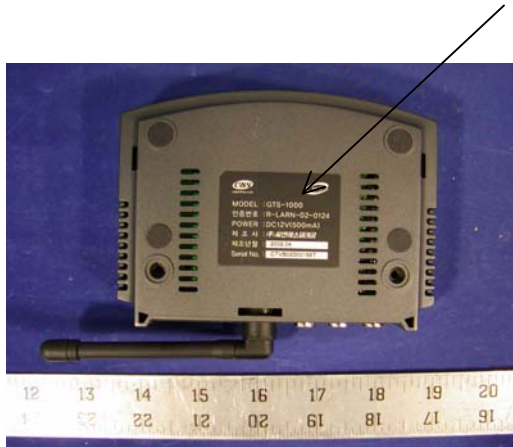

EXHIBIT A - FCC PRODUCT LABELING AND WARNING STATEMENT

FCC ID Label

Specifications: Text is black or white in color and is left justified. Labels are silk-screened and shall be “permanently affixed” at a conspicuous location on the EUT.

Proposed Label Location on EUT

Bottom Side of EUT/Proposed FCC ID Label Location

FCC Warning Statement

A FCC Warning Statement is provided in the product manual.