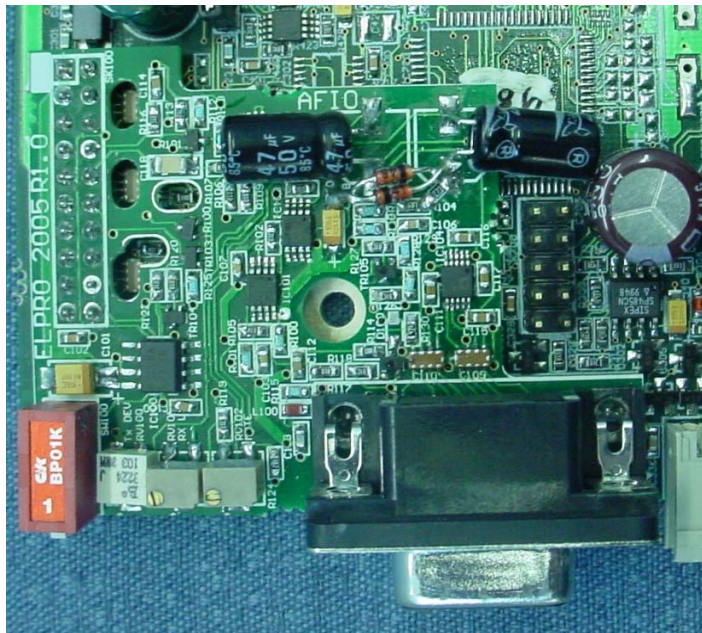

EMC Technologies (NZ) Ltd

Test Report No 51205.2

Report date: 23 January 2006

Internal photos with shields attached

EMC Technologies (NZ) Ltd

STREET ADDRESS - 47 MacKelvie Street, Grey Lynn, Auckland, New Zealand
POSTAL ADDRESS - PO Box 68 307, Newton, Auckland, New Zealand