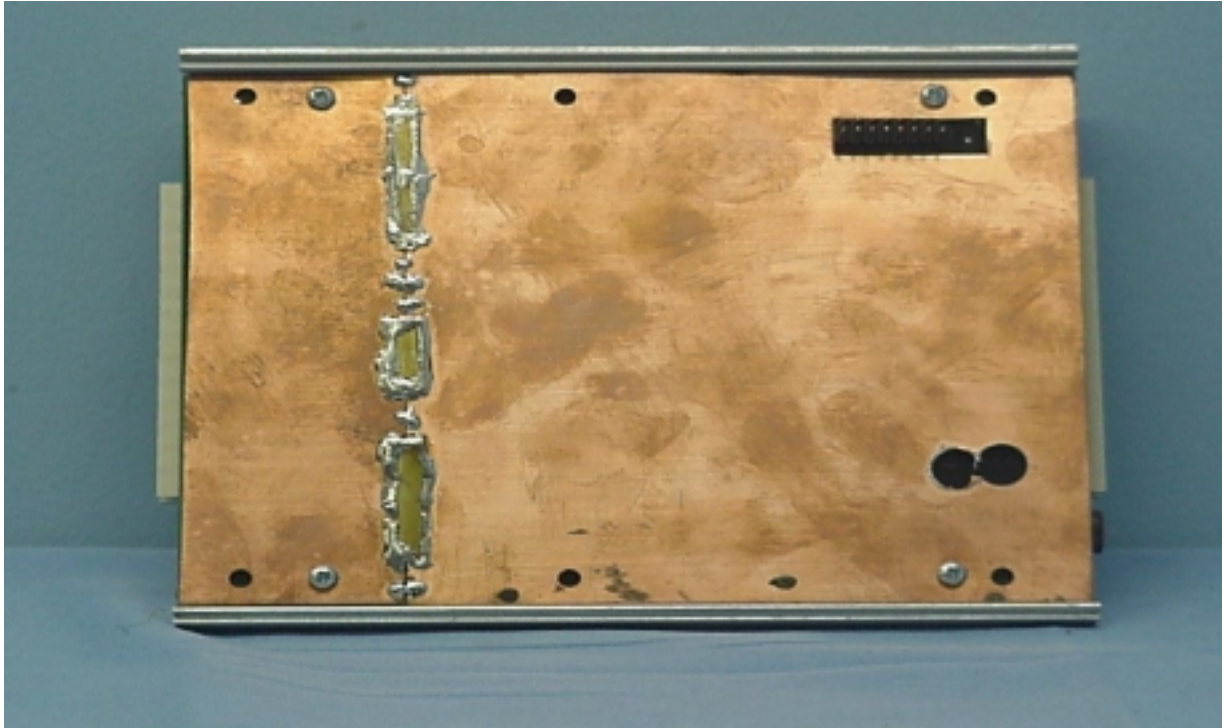

EMC Technologies (NZ) Ltd

Test Report No 00903.1

Report date: 6 November 2000

EMC Technologies (NZ) Ltd

STREET ADDRESS - 47 MacKelvie Street, Grey Lynn, Auckland, New Zealand
POSTAL ADDRESS - PO Box 68 307, Newton, Auckland, New Zealand

This report may not be reproduced except in full

Telephone: +64 9 360 0862 Fax: +64 9 360 0861

E-mail: aucklab@ihug.co.nz

Web Site: www.emctech.com.au

Page 2