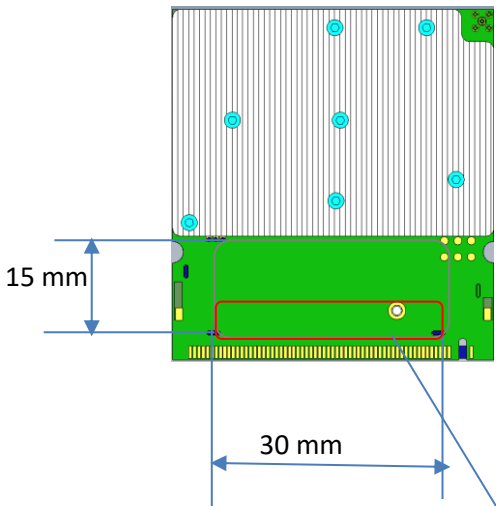

EL-2201 FCC COMPLIANCE LABEL LOCATION

MODEL EL-2201  
BRAND VIZMONET  
FCC ID O9P-EL2201

VIZMONET MODEL EL-2201  
FCC D: O9P-EL2201