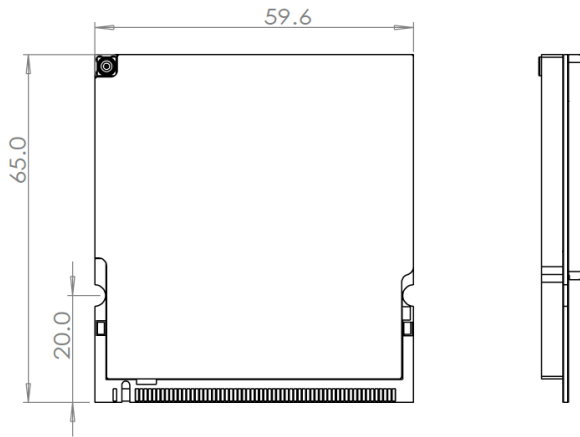

EL-2201 FCC COMPLIANCE LABEL LOCATION

MODEL EL-2201  
BRAND VIZMONET  
FCC ID O9P-EL2201

VIZMONET MODEL EL-2201  
FCC D: O9P-EL2201