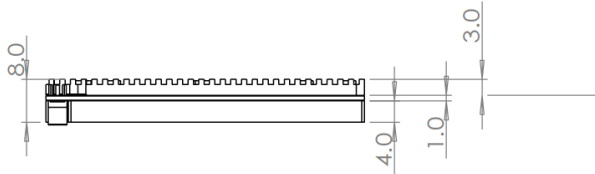

EL-2201 FCC COMPLIANCE LABEL LOCATION

MODEL EL-2201  
BRAND VIZMONET  
FCC ID O9P-EL2201

VIZMONET MODEL EL-2201  
FCC D: O9P-EL2201