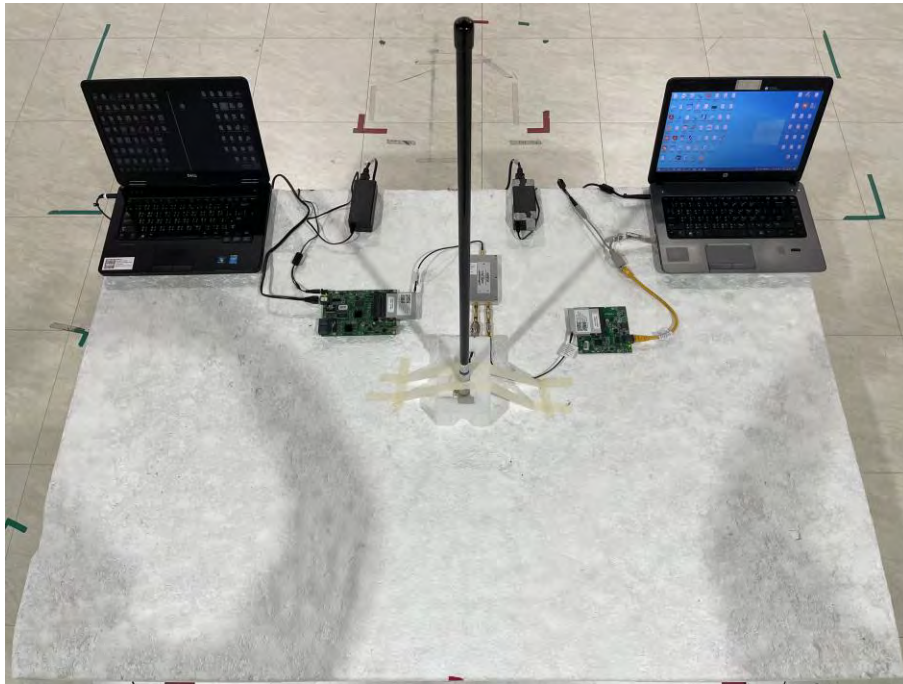

### Appendix C. Test Setup Photographs

#### Conducted Emissions Test Configuration:

Front View

Rear View

**Radiated Emissions Test Configuration:**

9 kHz ~ 30 MHz

Below 1 GHz \_ Front View

Below 1 GHz \_ Rear View

Above 1 GHz \_ Front View