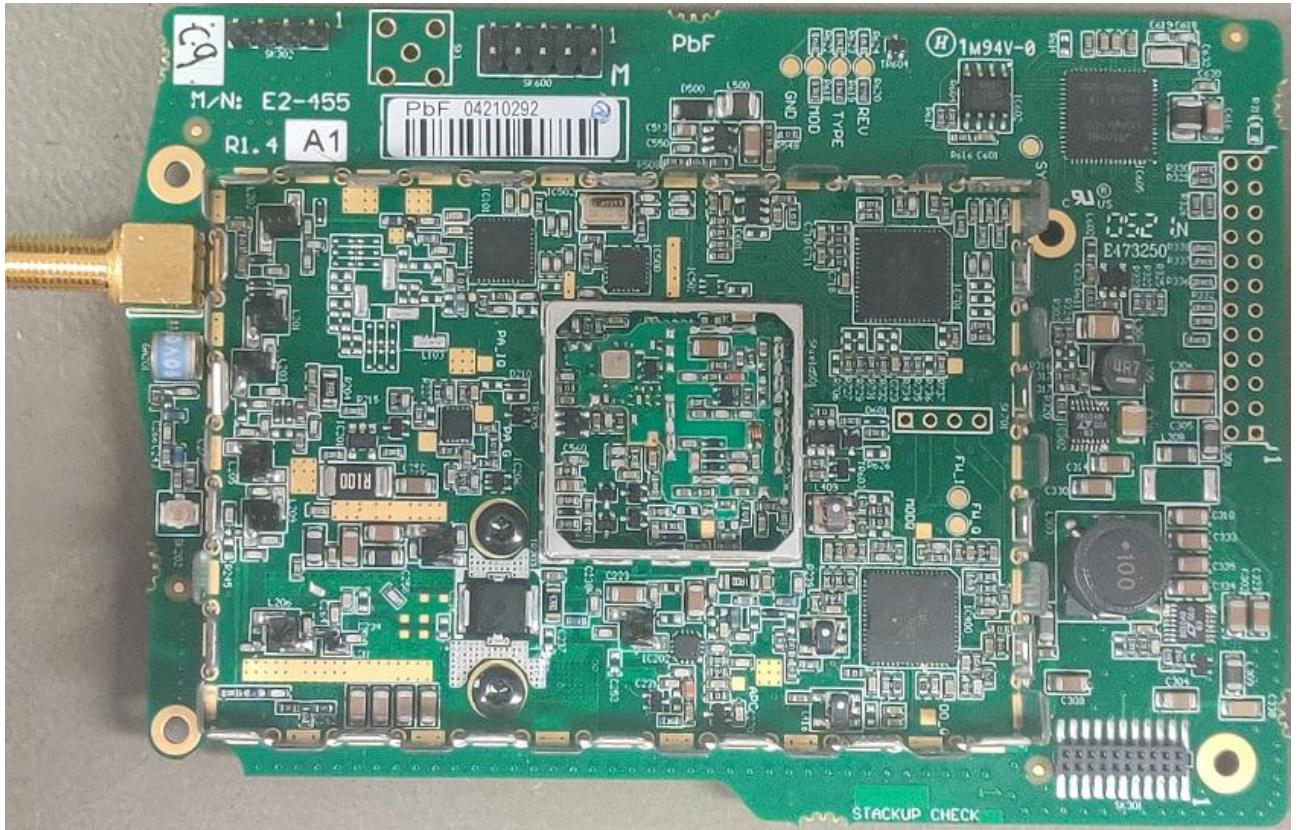

Photos for E2-455 Licensed Radio

Photos_E2-455_V1-3

Internal Photos

Under Side View

Under Side View – Heat Sink removed

E2-455 User Manual

Top Side View

Top Side – Shields Removed (C1, C3, C4, C5)

E2-455 User Manual

Top Side – C92 Shields Removed

Label Location

REVISION HISTORY

Issue No.	Date	Details of Amendment
1.0	05/02/2018	Initial Issue – From E2-455 User Manual
1.1	03/03/2018	Updated Top Side with Small Shield removed.
1.2	23/03/2018	Added Photo with Heat-Sink removed. Updated Label Location with IC/ISED HVIN labelling.
1.3	19/01/2022	Added Photo for C92. ELPRO updates.