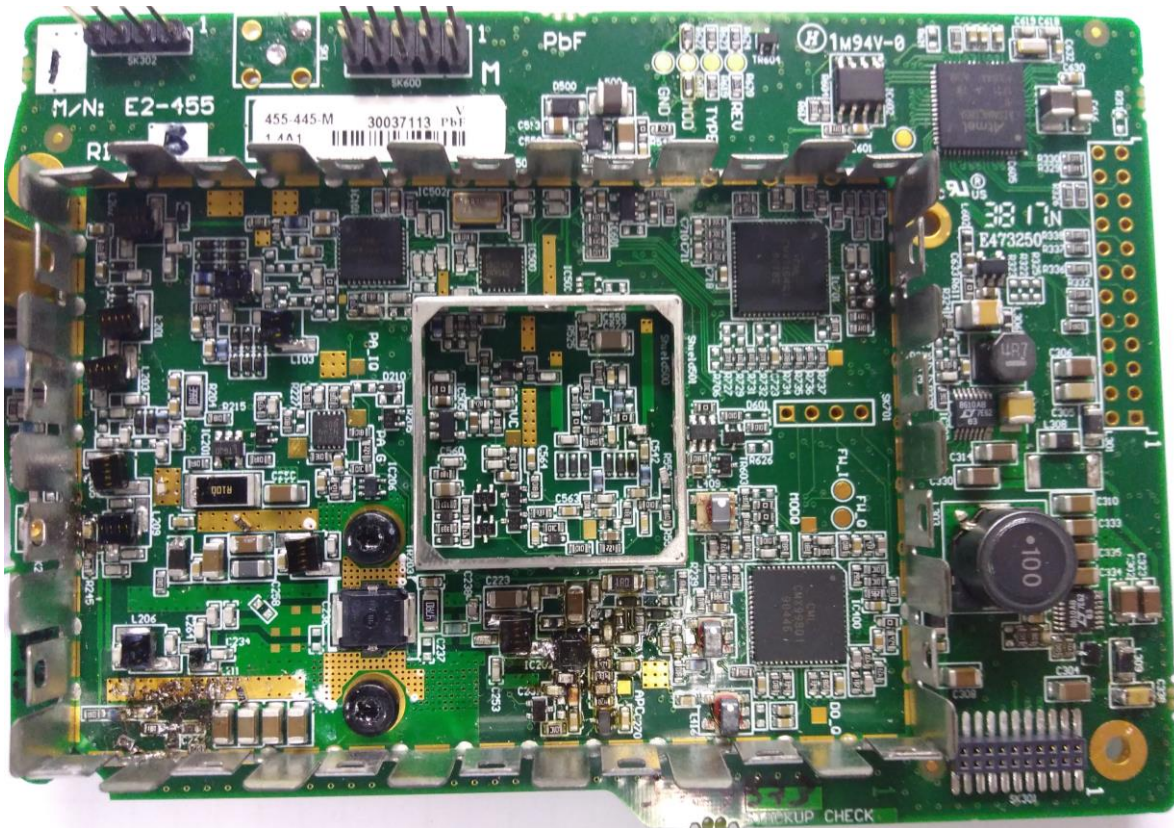

Photos for E2-455 Licensed Radio

Photos_E2-455_V1-3

Internal Photos

Under Side View

Under Side View – Heat Sink removed

E2-455 User Manual

Top Side View

Top Side – Shields Removed (C1, C3, C4, C5)

E2-455 User Manual

Top Side – C92 Shields Removed

Label Location

REVISION HISTORY

Issue No.	Date	Details of Amendment
1.0	05/02/2018	Initial Issue – From E2-455 User Manual
1.1	03/03/2018	Updated Top Side with Small Shield removed.
1.2	23/03/2018	Added Photo with Heat-Sink removed. Updated Label Location with IC/ISED HVIN labelling.
1.3	19/01/2022	Added Photo for C92. ELPRO updates.