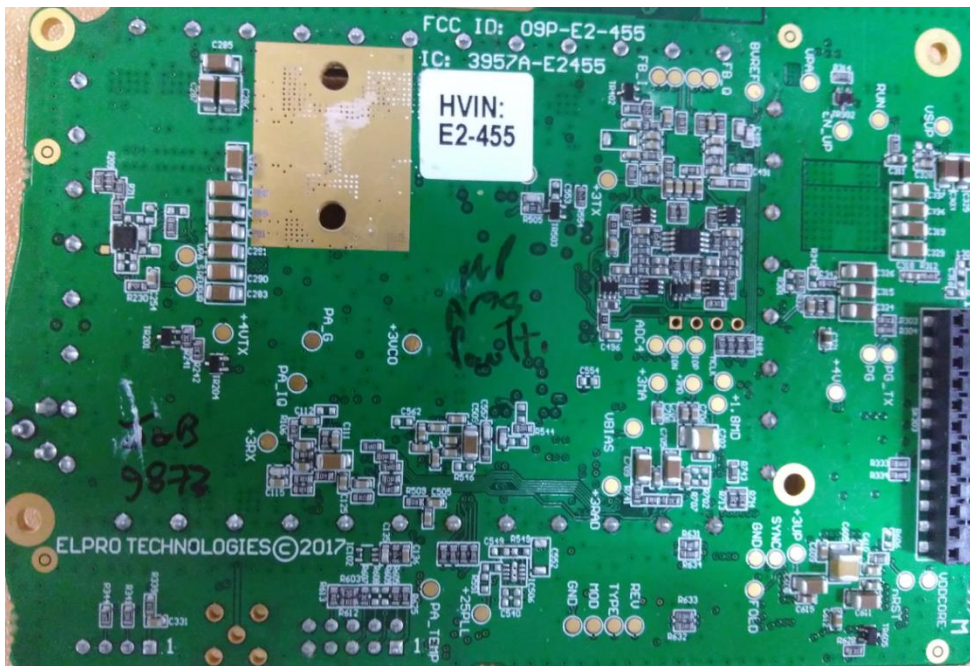

Photos for E2-455 Licensed Radio

Photos_E2-455_V1-3

Internal Photos

Under Side View

Under Side View – Heat Sink removed

E2-455 User Manual

Top Side View

Top Side – Shields Removed (C1, C3, C4, C5)

E2-455 User Manual

Top Side – C92 Shields Removed

Label Location

REVISION HISTORY

Issue No.	Date	Details of Amendment
1.0	05/02/2018	Initial Issue – From E2-455 User Manual
1.1	03/03/2018	Updated Top Side with Small Shield removed.
1.2	23/03/2018	Added Photo with Heat-Sink removed. Updated Label Location with IC/ISED HVIN labelling.
1.3	19/01/2022	Added Photo for C92. ELPRO updates.