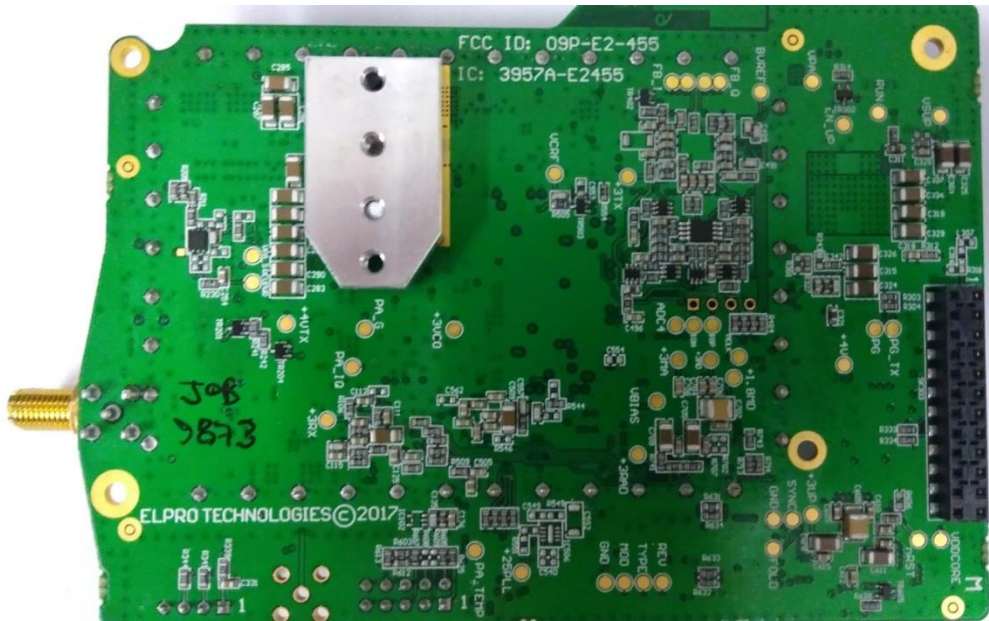

Photos for E2-455 Licensed Radio

Photos_E2-455_V1-3

Internal Photos

Under Side View

Under Side View – Heat Sink removed

E2-455 User Manual

Top Side View

Top Side – Shields Removed (C1, C3, C4, C5)

E2-455 User Manual

Top Side – C92 Shields Removed

Label Location

REVISION HISTORY

Issue No.	Date	Details of Amendment
1.0	05/02/2018	Initial Issue – From E2-455 User Manual
1.1	03/03/2018	Updated Top Side with Small Shield removed.
1.2	23/03/2018	Added Photo with Heat-Sink removed. Updated Label Location with IC/ISED HVIN labelling.
1.3	19/01/2022	Added Photo for C92. ELPRO updates.