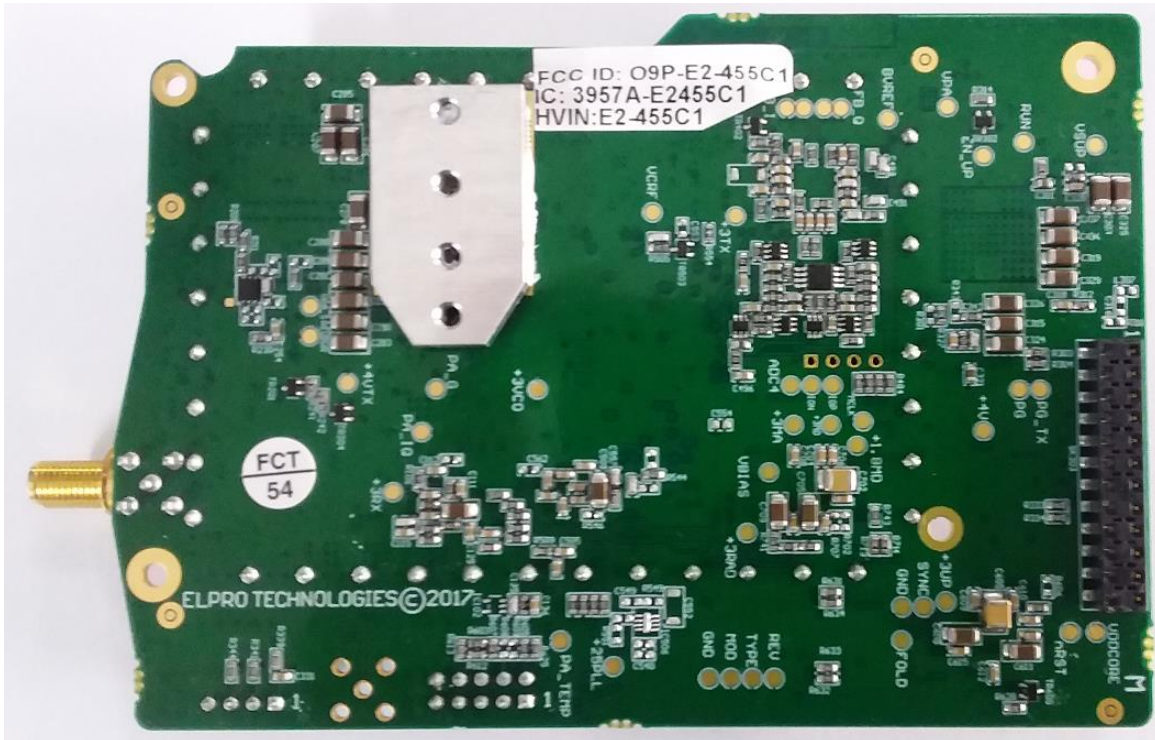

Photos for E2-455 Licensed Radio

Photos_E2-455C1_V1-3.docx

Internal Photos

Under Side View

Under Side View – Heat Sink removed

E2-455C1 Photos

Top Side View

Top Side – Outer Shield Removed

E2-455C1 Photos

Top Side – Inner Shield Removed

Label Location

1 REVISION HISTORY

Issue No.	Date	Details of Amendment
1.2	16/12/2019	Initial Issue
1.3	18/12/2019	Correct FCC id typo.