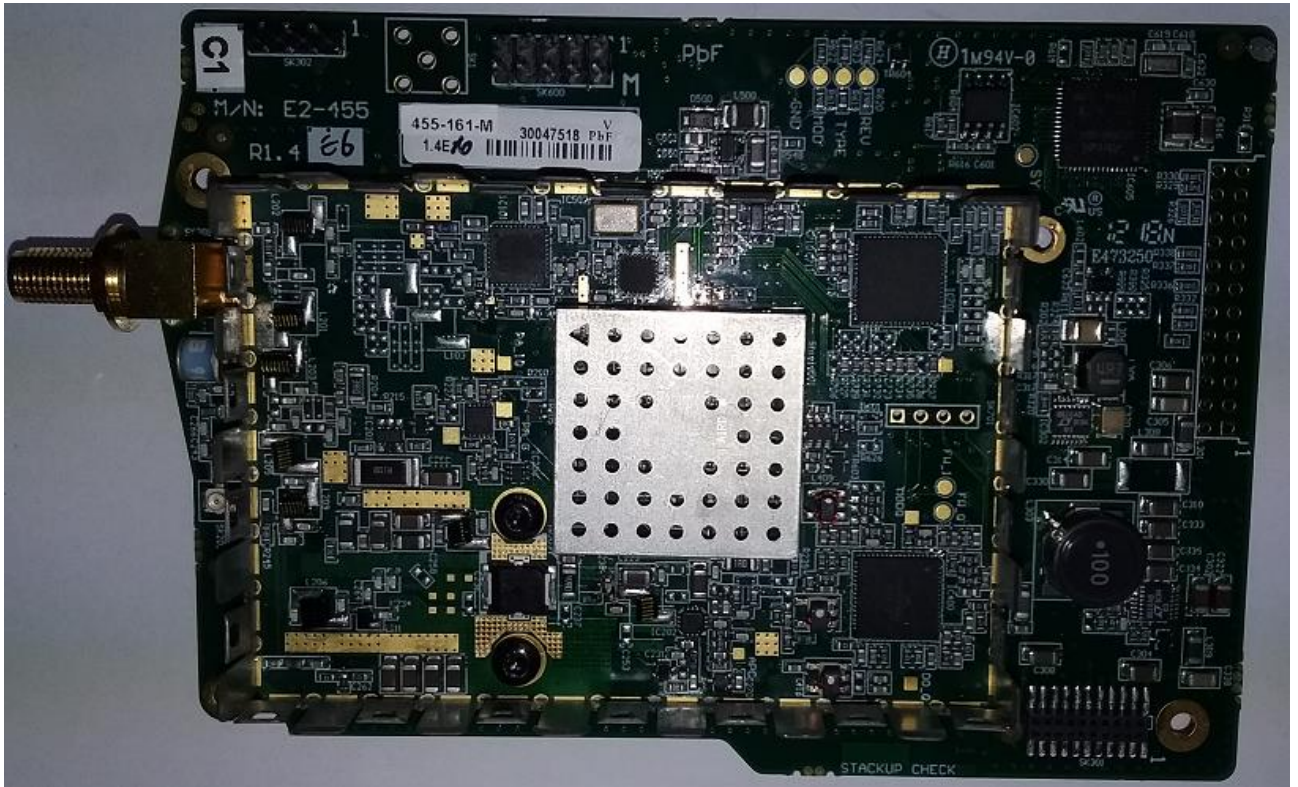

Photos for E2-455 Licensed Radio

Photos_E2-455C1_V1-3.docx

Internal Photos

Under Side View

Under Side View – Heat Sink removed

E2-455C1 Photos

Top Side View

Top Side – Outer Shield Removed

E2-455C1 Photos

Top Side – Inner Shield Removed

Label Location

1 REVISION HISTORY

Issue No.	Date	Details of Amendment
1.2	16/12/2019	Initial Issue
1.3	18/12/2019	Correct FCC id typo.