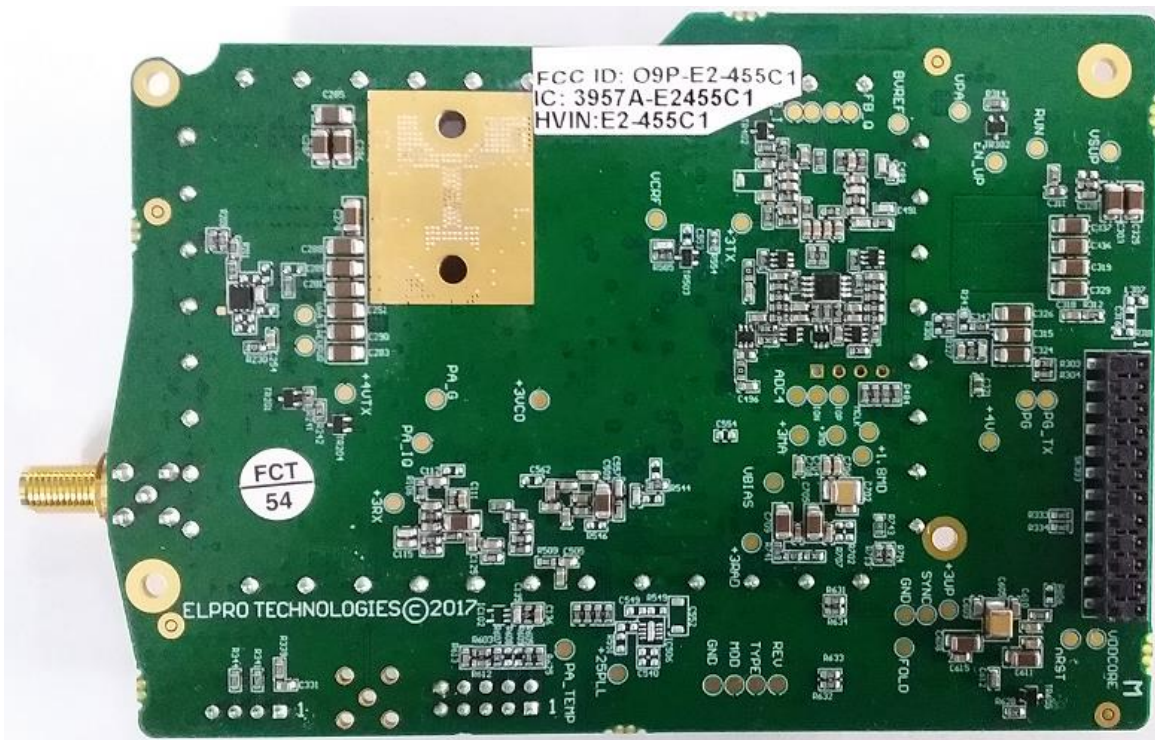

Photos for E2-455 Licensed Radio

Photos_E2-455C1_V1-3.docx

Internal Photos

Under Side View

Under Side View – Heat Sink removed

E2-455C1 Photos

Top Side View

Top Side – Outer Shield Removed

E2-455C1 Photos

Top Side – Inner Shield Removed

Label Location

1 REVISION HISTORY

Issue No.	Date	Details of Amendment
1.2	16/12/2019	Initial Issue
1.3	18/12/2019	Correct FCC id typo.