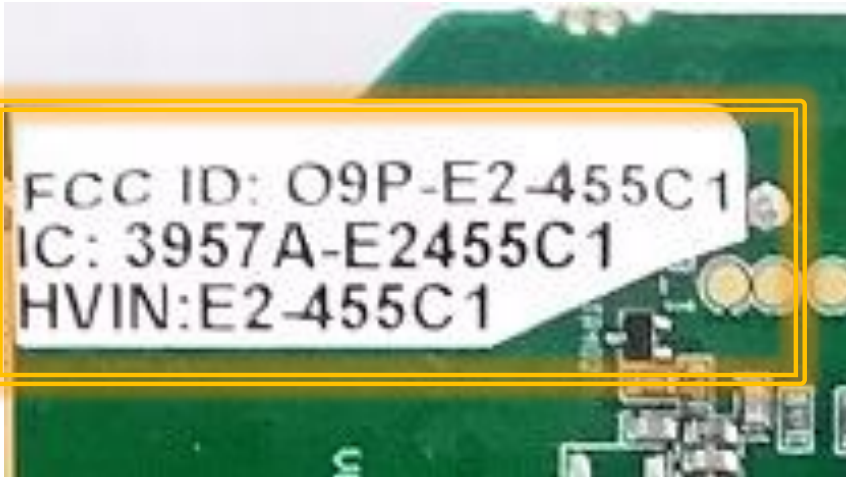

Photos for E2-455 Licensed Radio

Photos_E2-455C1_V1-3.docx

Internal Photos

Under Side View

Under Side View – Heat Sink removed

E2-455C1 Photos

Top Side View

Top Side – Outer Shield Removed

E2-455C1 Photos

Top Side – Inner Shield Removed

Label Location

1 REVISION HISTORY

Issue No.	Date	Details of Amendment
1.2	16/12/2019	Initial Issue
1.3	18/12/2019	Correct FCC id typo.