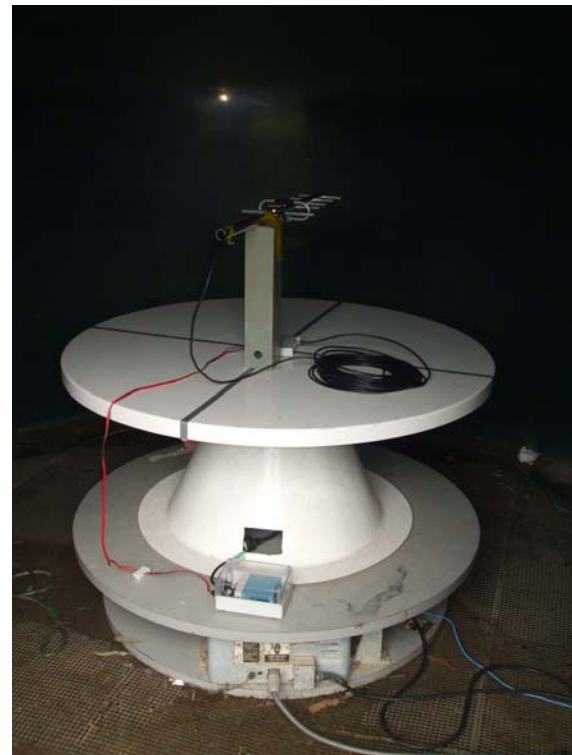

Radiated emissions test set up CC20 Yagi with 20 metre coax cable

Radiated emissions test set up CC10 Collinear with 10 metre coax cable

Conducted emissions set up