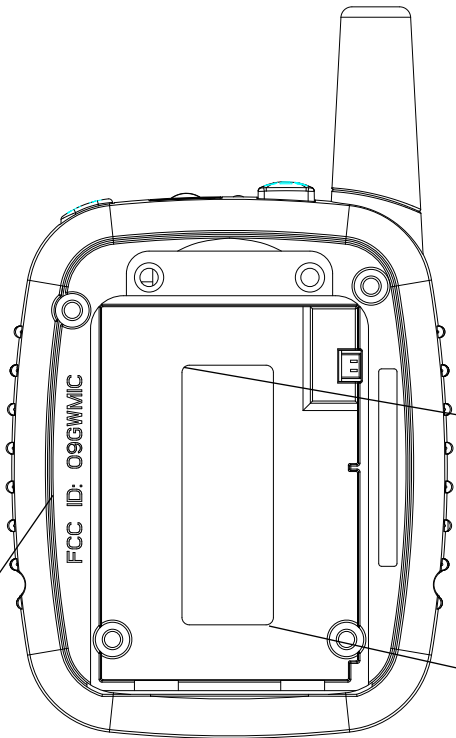

O9GWBASE Label Location

Engraved

The FCC ID is on the label in the battery compartment and is engraved on the outside of the unit.