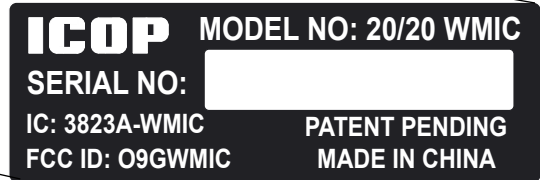

O9GWBASE Label Location

Engraved

The FCC ID is on the label in the battery compartment and is engraved on the outside of the unit.