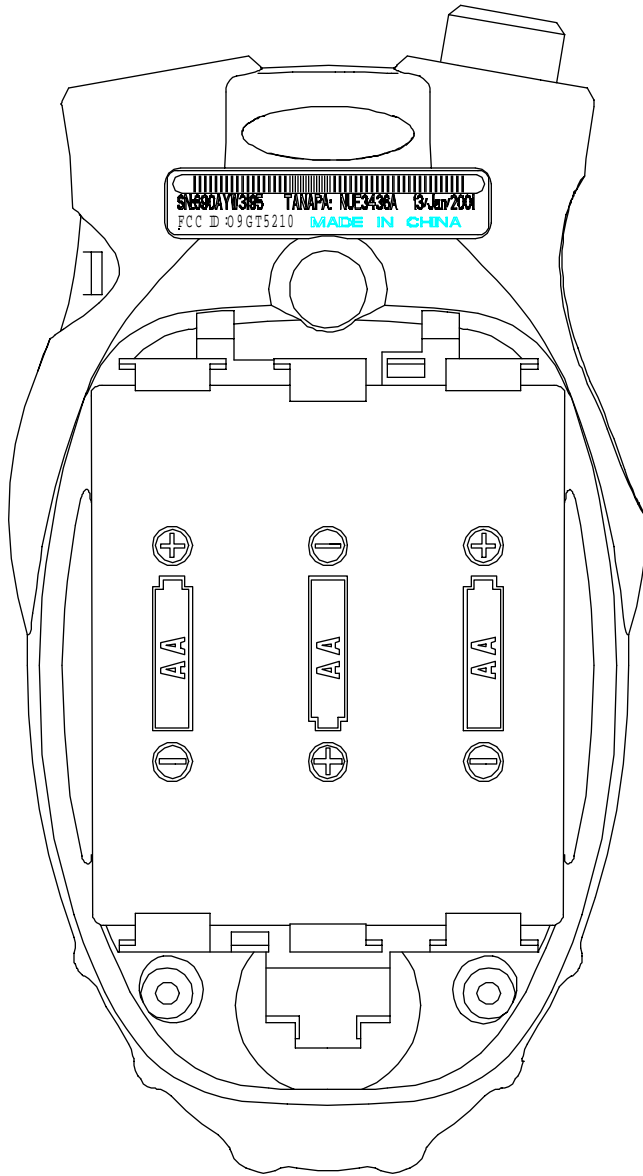

# FCC LABEL - ARTWORK

T5110/T5210/T5220

FCC ID: O9GT5210

Motorola Design Label