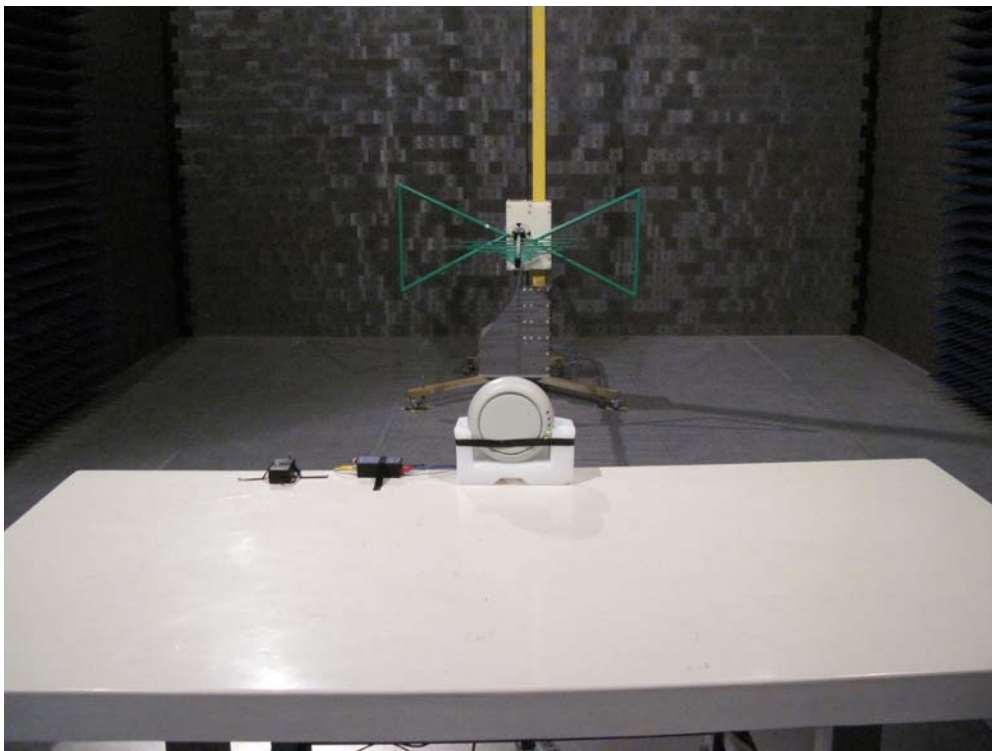

# Wireless LAN Access Point

(ID: O9C-WL607)

## Test Photograph of CE&RE

Test Mode: Transmitting

Description: Front View of Conducted Emission Test Setup

Test Mode: Transmitting

Description: Back View of Conducted Emission Test Setup

Test Mode : Transmitting

Description : Front View of Radiated Emission Test Setup for Below 1GHz

Test Mode : Transmitting

Description : Back View of Radiated Emission Test Setup for Below 1GHz

Test Mode : Transmitting

Description : Front View of Radiated Emission Test Setup for Above 1GHz

Test Mode : Transmitting

Description : Back View of Radiated Emission Test Setup for Above 1GHz