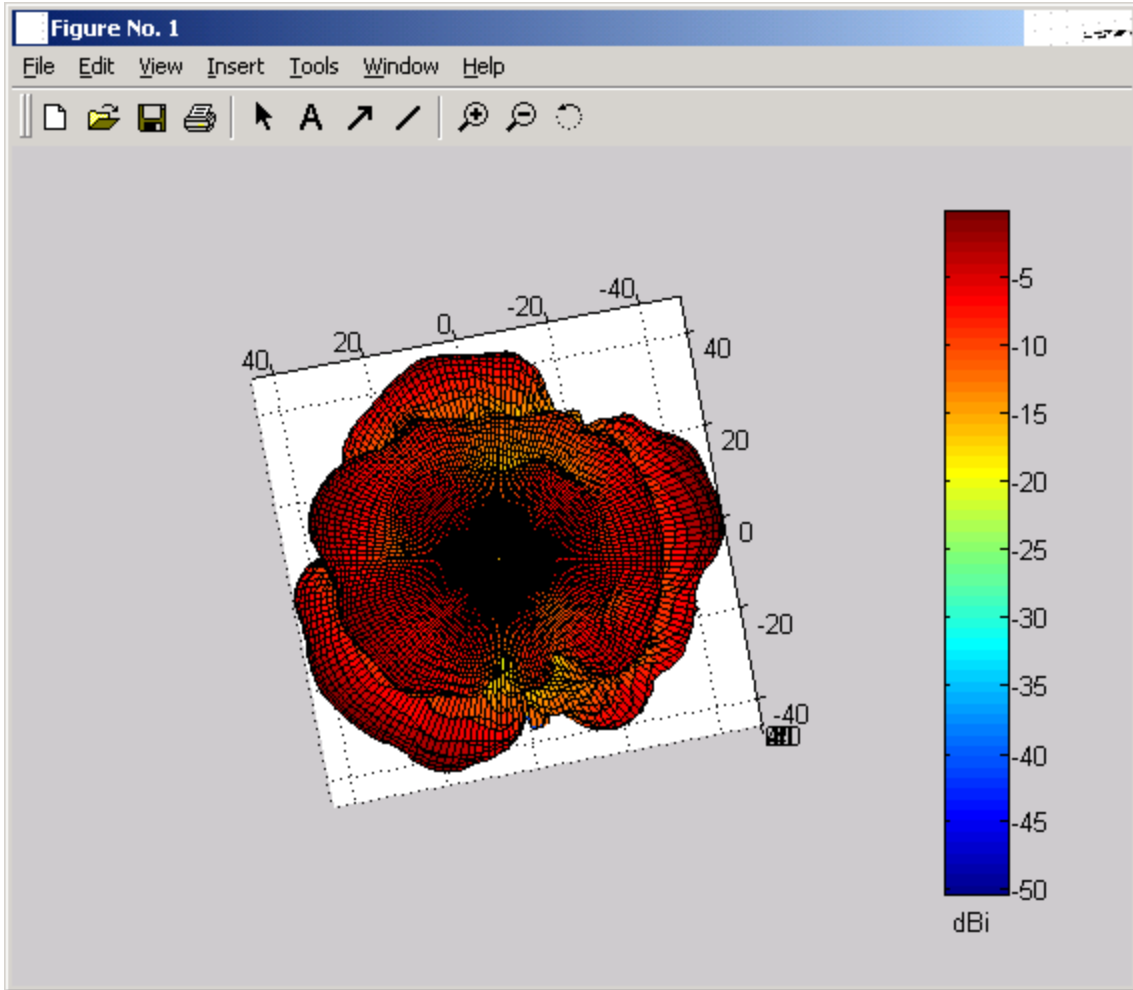

3Com Corporation

SL-3040 Antenna Performance Data

2.4 GHz Performance

Cross section radiation diagram.

SL-3040 (yellow)

Remark: subtract 50 dB for depicted values.

2.4 GHz performance inside Sony VAIO laptop

3D plots

back view under 45 degrees angle

side view

top view

Integrated value: -7.9

5GHz Performance

Cross section radiation diagram.

SL-3040 (Green)

Remark: subtract 50 dB for depicted values.

5 GHz performance inside Sony VAIO laptop

3D Plots

back view under 45 degrees angle

side view

front view

back view

Integrated value: -2.5