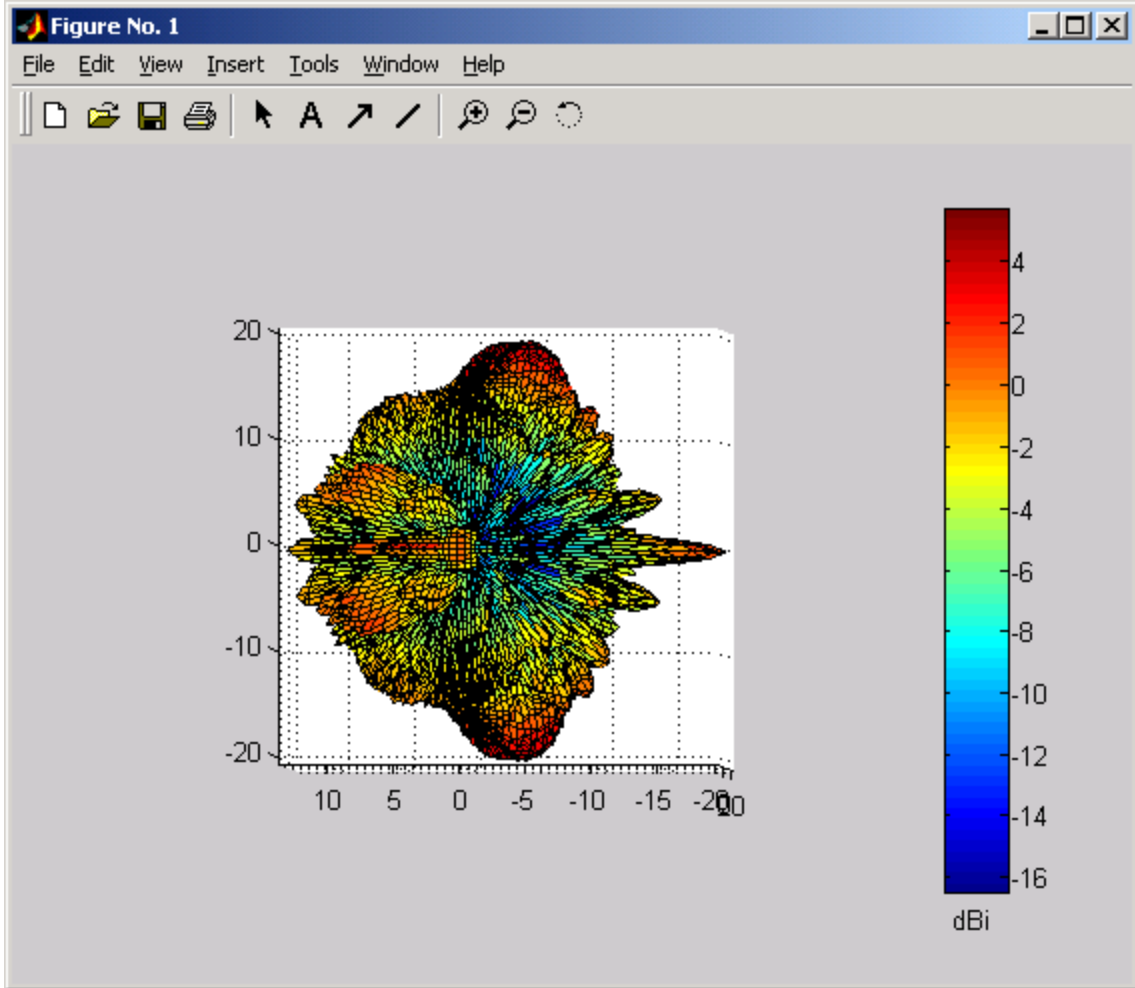

3D plots

back view under 45 degrees angle

side view

top view

Integrated value: -7.9

5GHz Performance

Cross section radiation diagram.

SL-3040 (Green)

Remark: subtract 50 dB for depicted values.

5 GHz performance inside Sony VAIO laptop

3D Plots

back view under 45 degrees angle

side view

front view

back view

Integrated value: -2.5