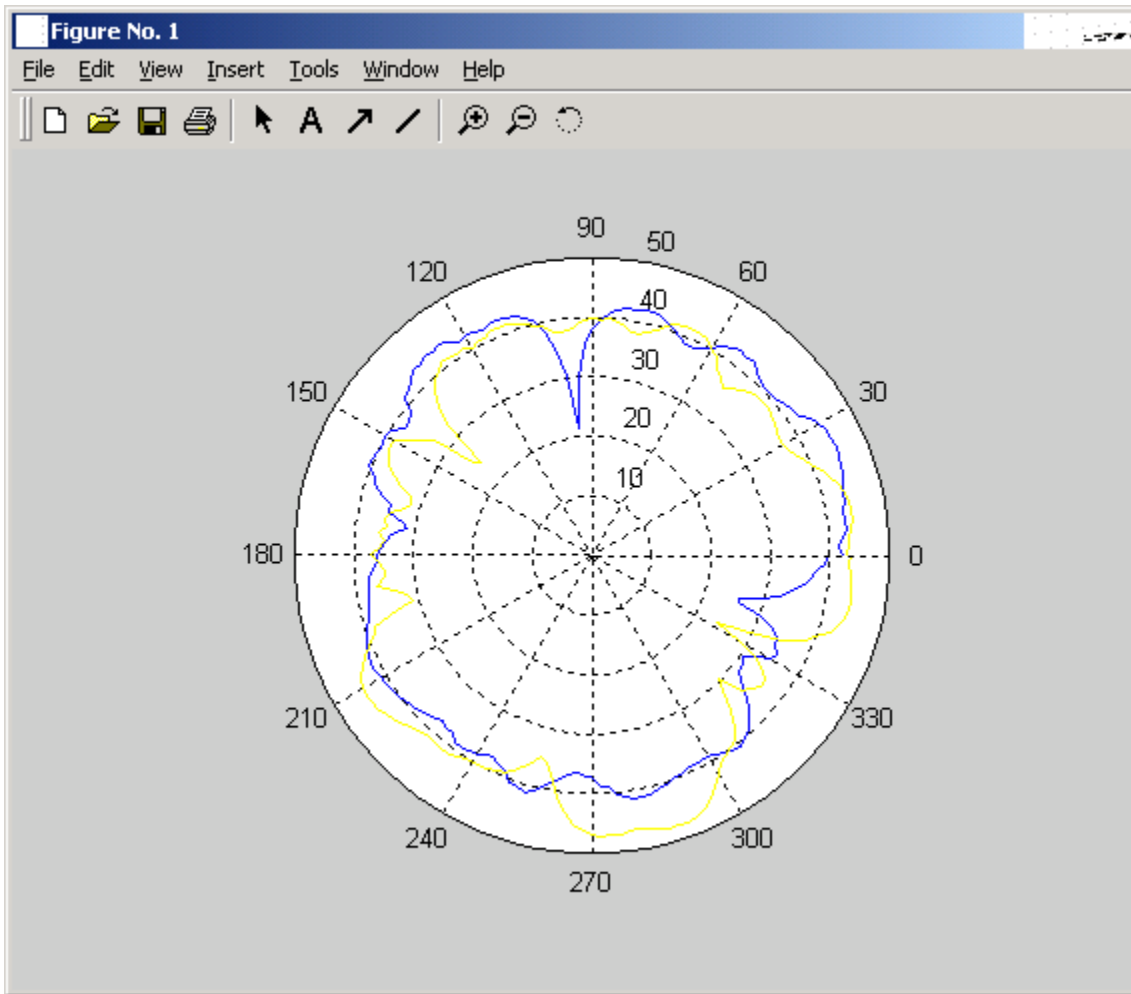

3Com Corporation

SL-3040 Antenna Performance Data

2.4 GHz Performance

Cross section radiation diagram.

SL-3040 (yellow)

Remark: subtract 50 dB for depicted values.

2.4 GHz performance inside Sony VAIO laptop

3D plots

back view under 45 degrees angle

side view

top view

Integrated value: -7.9

5GHz Performance

Cross section radiation diagram.

SL-3040 (Green)

Remark: subtract 50 dB for depicted values.

5 GHz performance inside Sony VAIO laptop

3D Plots

back view under 45 degrees angle

side view

front view

back view

Integrated value: -2.5