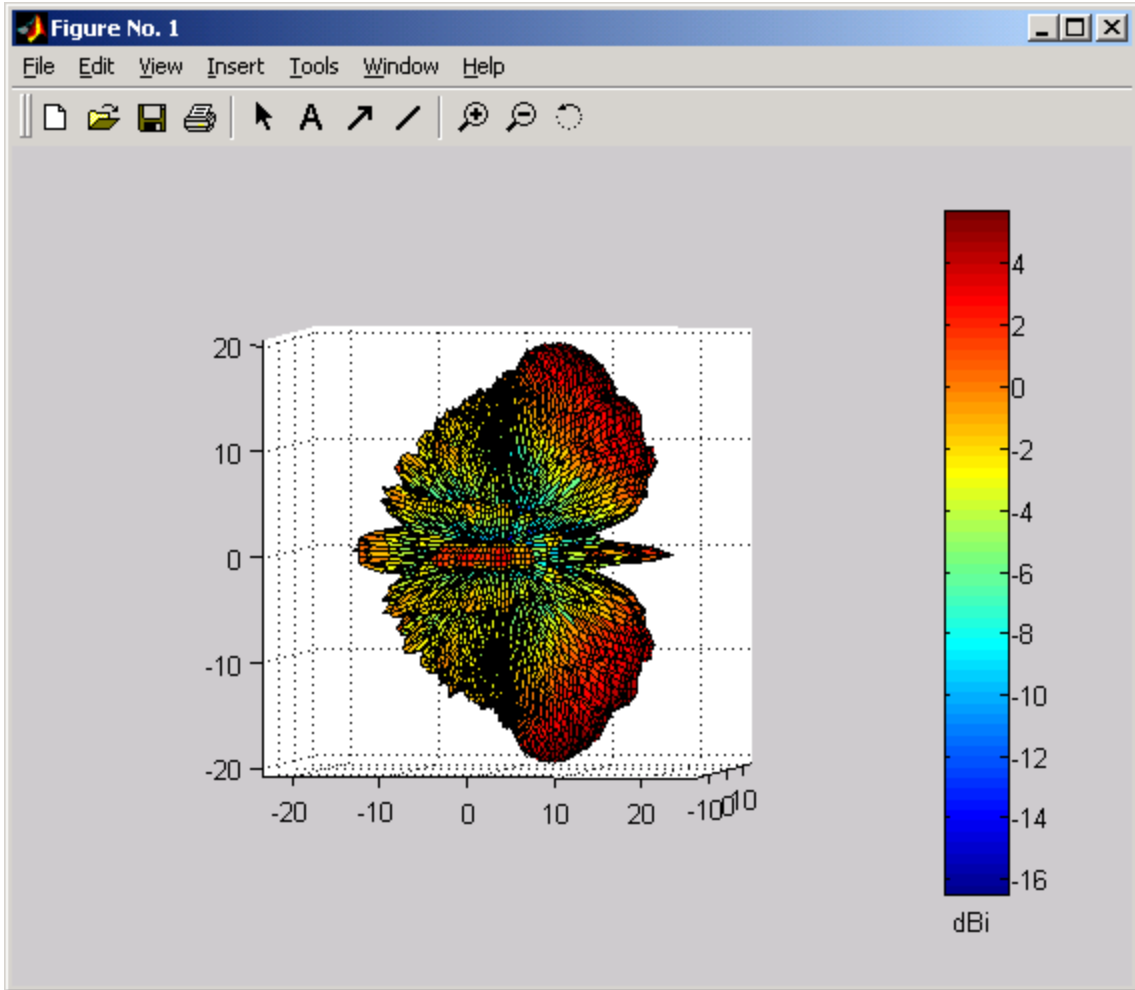

3D plots

back view under 45 degrees angle

side view

top view

Integrated value: -7.9

5GHz Performance

Cross section radiation diagram.

SL-3040 (Green)

Remark: subtract 50 dB for depicted values.

5 GHz performance inside Sony VAIO laptop

3D Plots

back view under 45 degrees angle

side view

front view

back view

Integrated value: -2.5