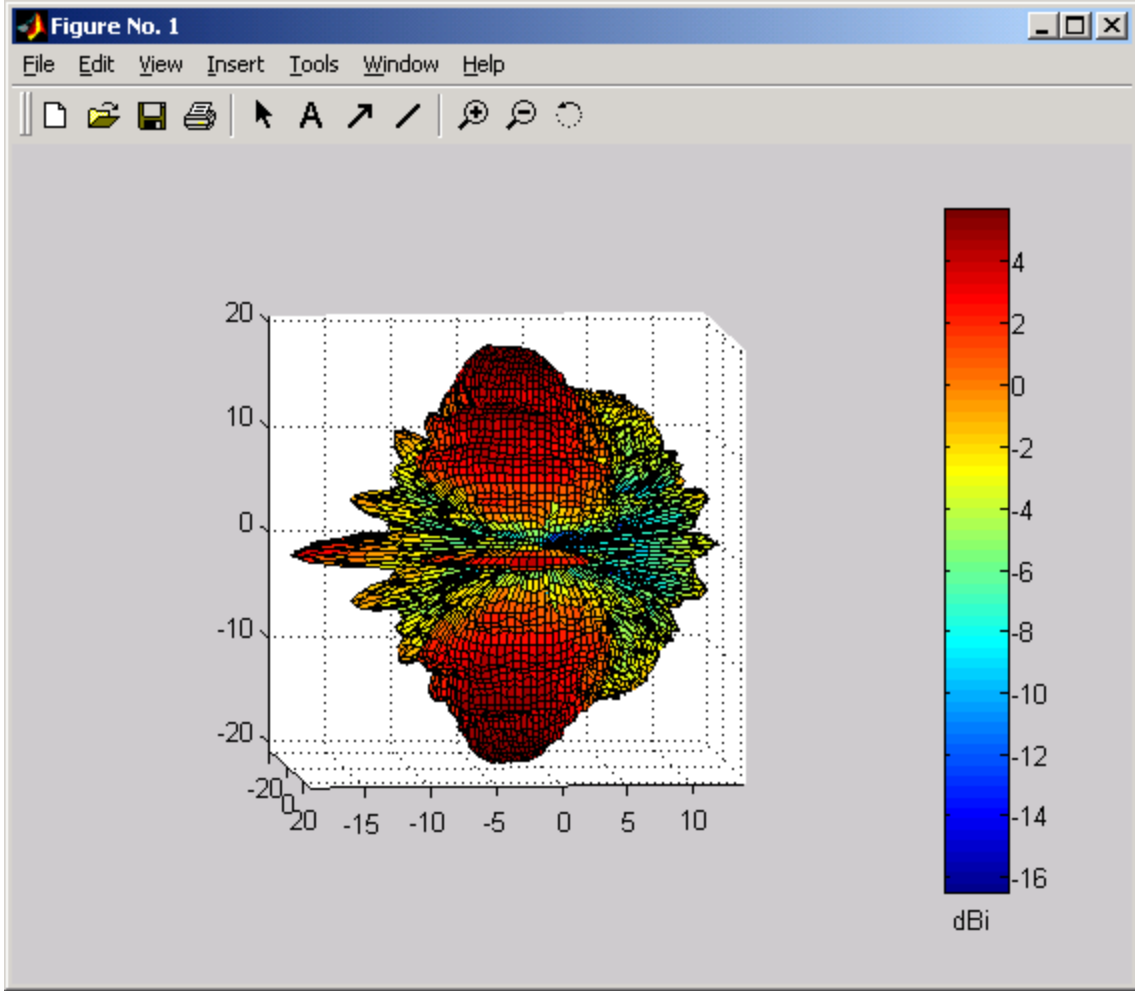

3D plots

back view under 45 degrees angle

side view

top view

Integrated value: -7.9

5GHz Performance

Cross section radiation diagram.

SL-3040 (Green)

Remark: subtract 50 dB for depicted values.

5 GHz performance inside Sony VAIO laptop

3D Plots

back view under 45 degrees angle

side view

front view

back view

Integrated value: -2.5