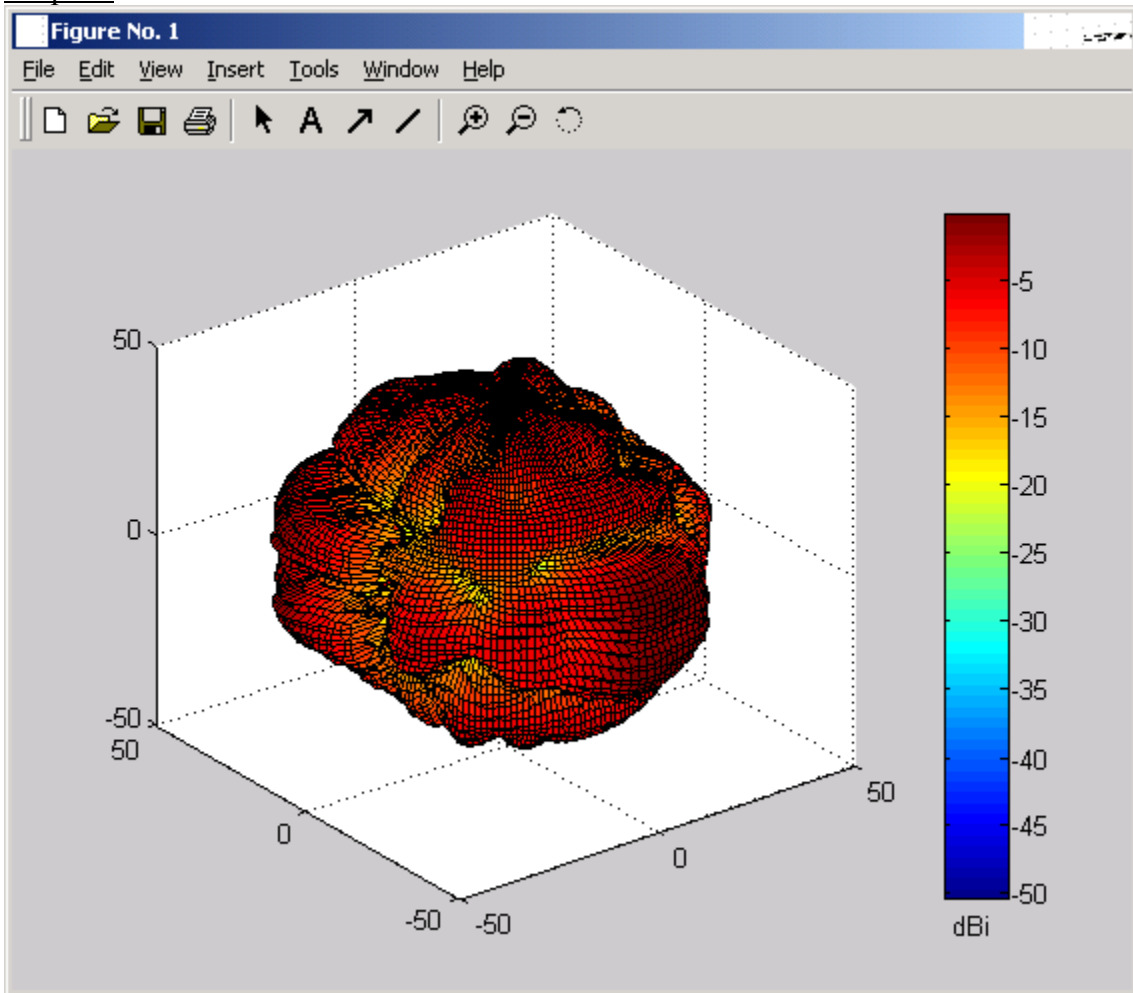

3Com Corporation

SL-3040 Antenna Performance Data

2.4 GHz Performance

Cross section radiation diagram.

SL-3040 (yellow)

Remark: subtract 50 dB for depicted values.

2.4 GHz performance inside Sony VAIO laptop

3D plots

back view under 45 degrees angle

side view

top view

Integrated value: -7.9

5GHz Performance

Cross section radiation diagram.

SL-3040 (Green)

Remark: subtract 50 dB for depicted values.

5 GHz performance inside Sony VAIO laptop

3D Plots

back view under 45 degrees angle

side view

front view

back view

Integrated value: -2.5