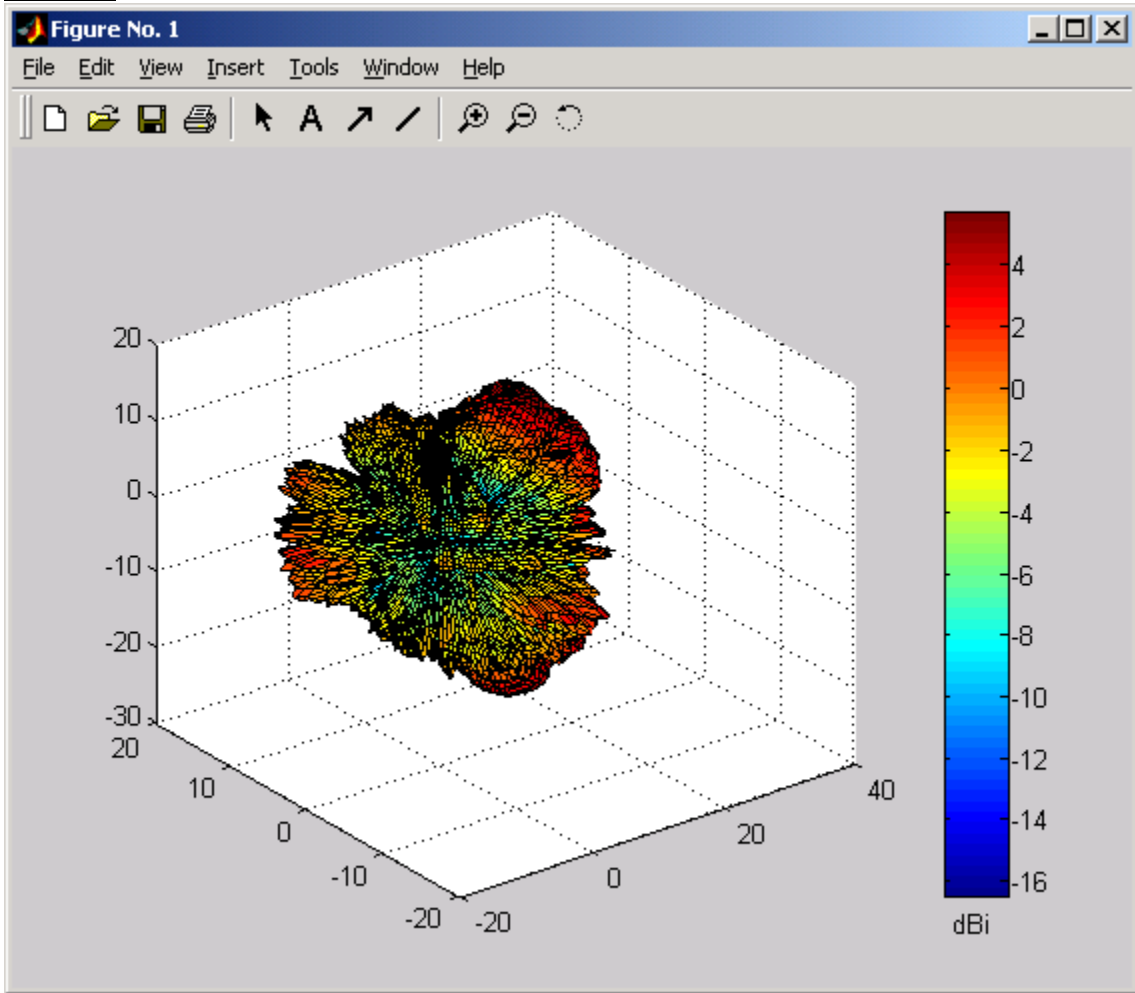

3D plots

back view under 45 degrees angle

side view

top view

Integrated value: -7.9

5GHz Performance

Cross section radiation diagram.

SL-3040 (Green)

Remark: subtract 50 dB for depicted values.

5 GHz performance inside Sony VAIO laptop

3D Plots

back view under 45 degrees angle

side view

front view

back view

Integrated value: -2.5