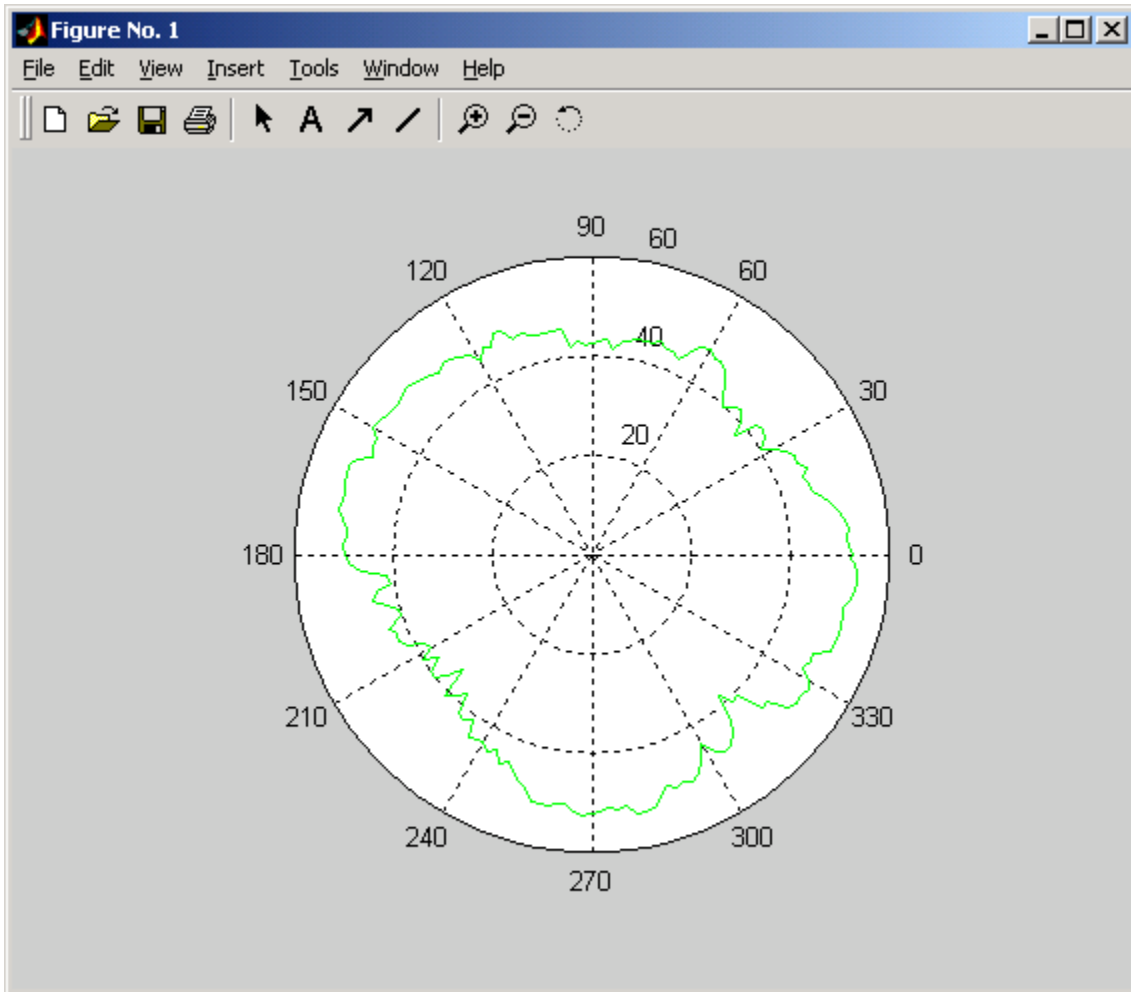

3D plots

back view under 45 degrees angle

side view

top view

Integrated value: -7.9

5GHz Performance

Cross section radiation diagram.

SL-3040 (Green)

Remark: subtract 50 dB for depicted values.

5 GHz performance inside Sony VAIO laptop

3D Plots

back view under 45 degrees angle

side view

front view

back view

Integrated value: -2.5