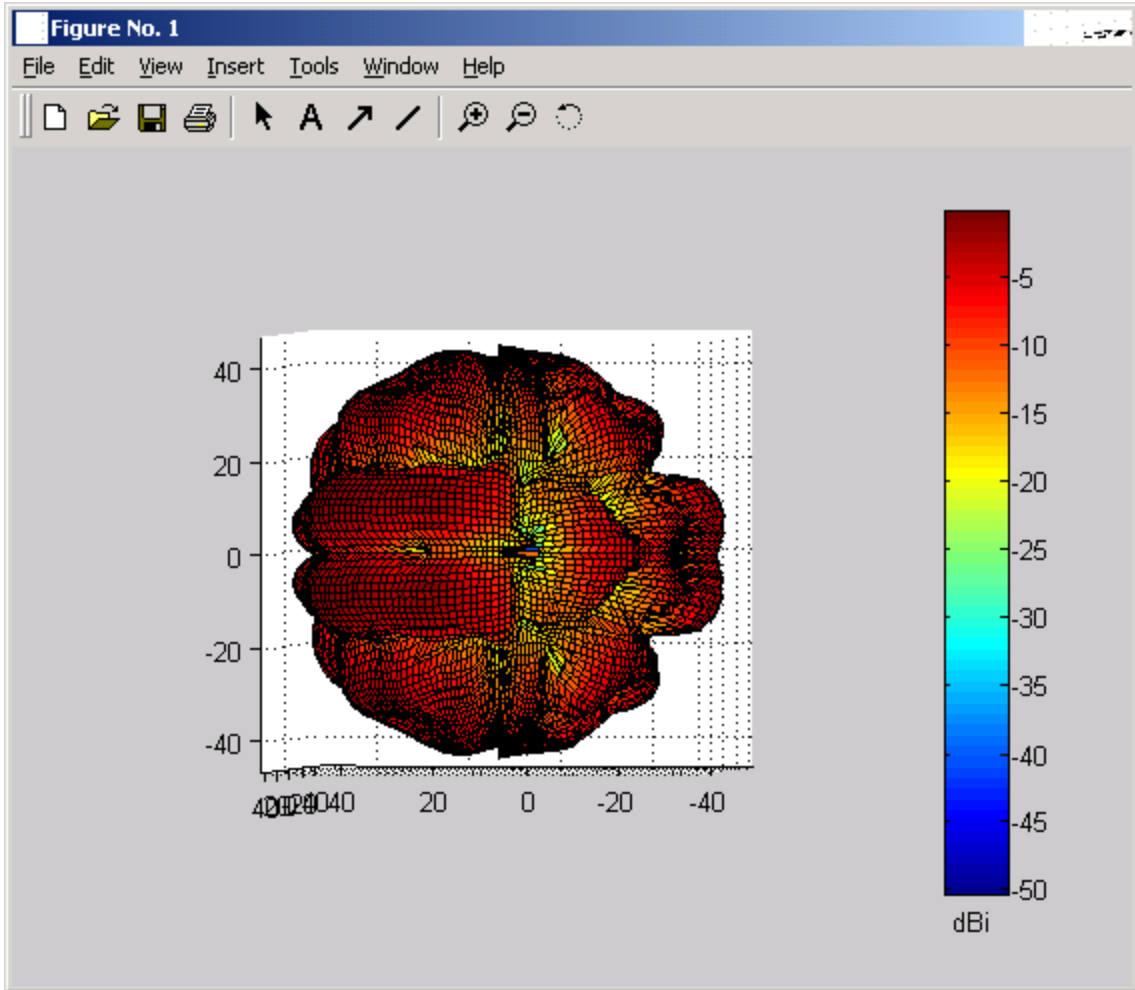

3Com Corporation

SL-3040 Antenna Performance Data

2.4 GHz Performance

Cross section radiation diagram.

SL-3040 (yellow)

Remark: subtract 50 dB for depicted values.

2.4 GHz performance inside Sony VAIO laptop

3D plots

back view under 45 degrees angle

side view

top view

Integrated value: -7.9

5GHz Performance

Cross section radiation diagram.

SL-3040 (Green)

Remark: subtract 50 dB for depicted values.

5 GHz performance inside Sony VAIO laptop

3D Plots

back view under 45 degrees angle

side view

front view

back view

Integrated value: -2.5