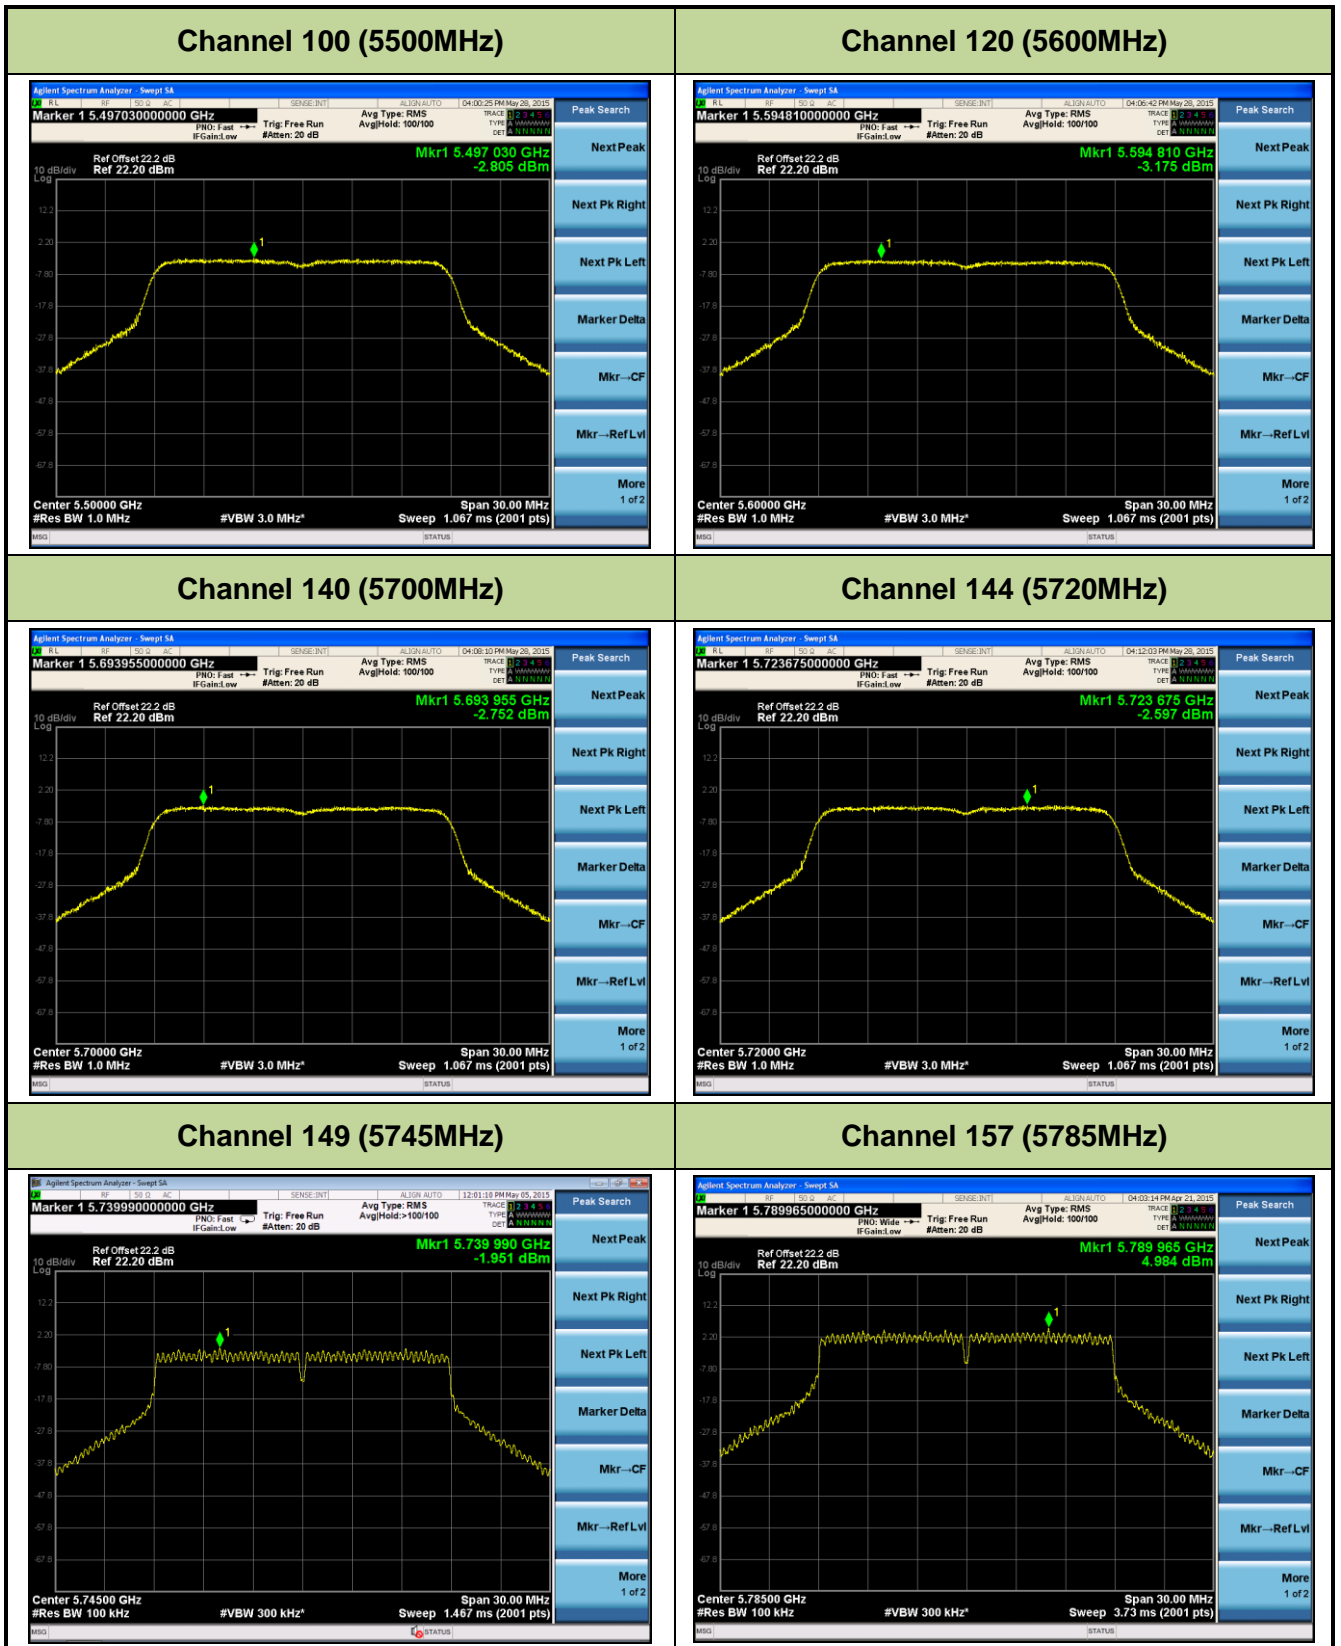

Channel 44 (5220MHz)

Channel 48 (5240MHz)

Channel 52 (5260MHz)

Channel 60 (5300MHz)

Channel 64 (5320MHz)

Channel 165 (5825MHz)

ANTENNA 4# - 802.11ac-VHT20 Power Spectral Density - Ant 1 / Ant 0 + 1

Channel 36 (5180MHz)

Channel 44 (5220MHz)

Channel 48 (5240MHz)

Channel 52 (5260MHz)

Channel 60 (5300MHz)

Channel 64 (5320MHz)

ANTENNA 4# - 802.11ac-VHT40 Power Spectral Density - Ant 0 / Ant 0 + 1

Channel 38 (5190MHz)

Channel 46 (5230MHz)

Channel 54 (5270MHz)

Channel 62 (5310MHz)

Channel 102 (5510MHz)

Channel 118 (5590MHz)

ANTENNA 4# - 802.11ac-VHT40 Power Spectral Density - Ant 1 / Ant 0 + 1

Channel 38 (5190MHz)

Channel 46 (5230MHz)

Channel 54 (5270MHz)

Channel 62 (5310MHz)

Channel 102 (5510MHz)

Channel 118 (5590MHz)