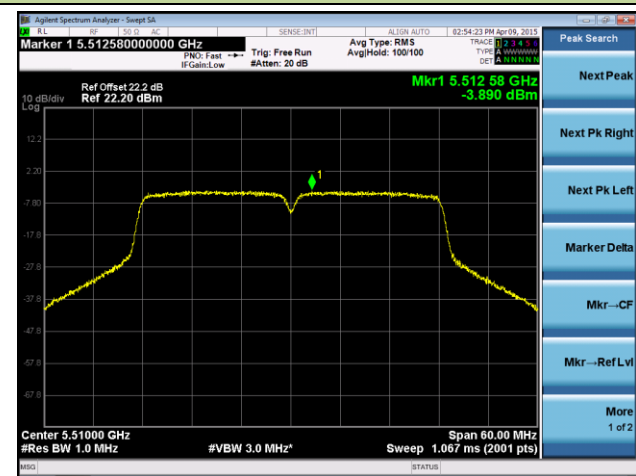

Channel 38 (5190MHz)

Channel 46 (5230MHz)

Channel 54 (5270MHz)

Channel 62 (5310MHz)

Channel 102 (5510MHz)

Channel 118 (5590MHz)

ANTENNA 4# - 802.11ac-VHT20 Power Spectral Density - Ant 0 / Ant 0 + 1

Channel 36 (5180MHz)