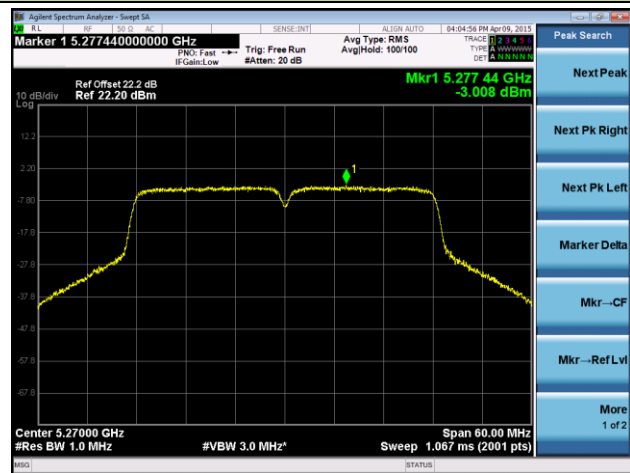

Channel 54 (5270MHz)