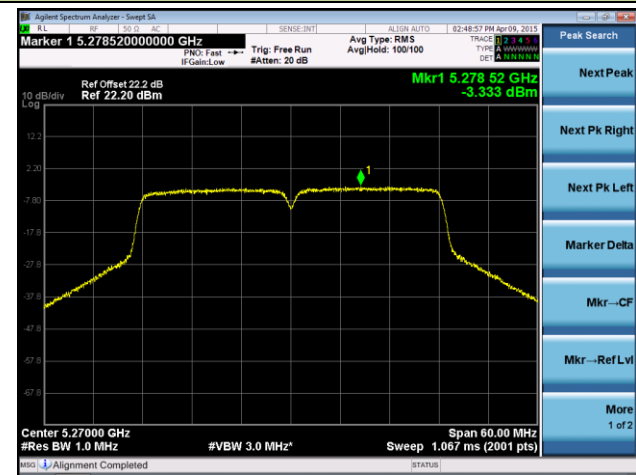

Channel 54 (5270MHz)