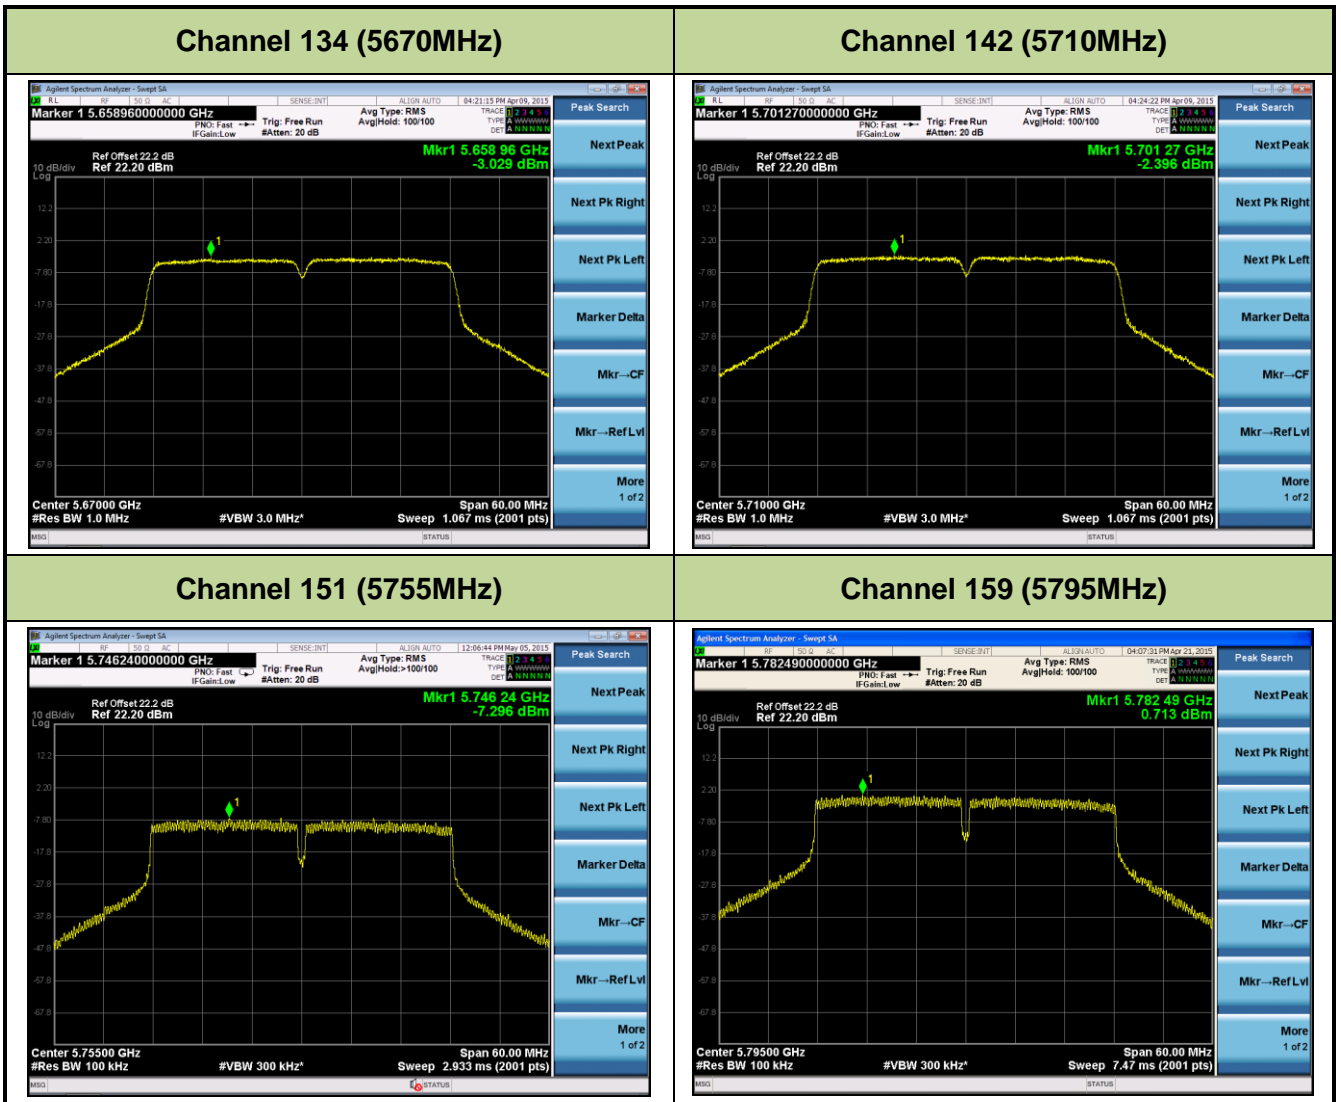

Channel 44 (5220MHz)

Channel 48 (5240MHz)

Channel 52 (5260MHz)

Channel 60 (5300MHz)

Channel 64 (5320MHz)

Channel 165 (5825MHz)

ANTENNA 4# - 802.11ac-VHT20 Power Spectral Density - Ant 1 / Ant 0 + 1

Channel 36 (5180MHz)

Channel 44 (5220MHz)

Channel 48 (5240MHz)

Channel 52 (5260MHz)

Channel 60 (5300MHz)

Channel 64 (5320MHz)

ANTENNA 4# - 802.11ac-VHT40 Power Spectral Density - Ant 0 / Ant 0 + 1

Channel 38 (5190MHz)

Channel 46 (5230MHz)

Channel 54 (5270MHz)

Channel 62 (5310MHz)

Channel 102 (5510MHz)

Channel 118 (5590MHz)

ANTENNA 4# - 802.11ac-VHT40 Power Spectral Density - Ant 1 / Ant 0 + 1

Channel 38 (5190MHz)

Channel 46 (5230MHz)

Channel 54 (5270MHz)

Channel 62 (5310MHz)

Channel 102 (5510MHz)

Channel 118 (5590MHz)