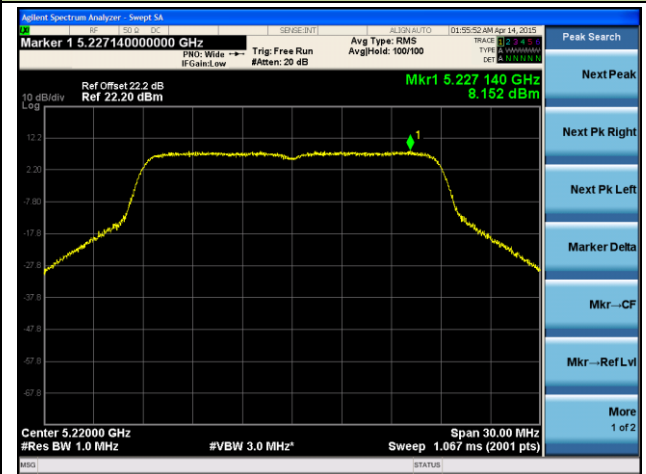

Channel 44 (5220MHz)