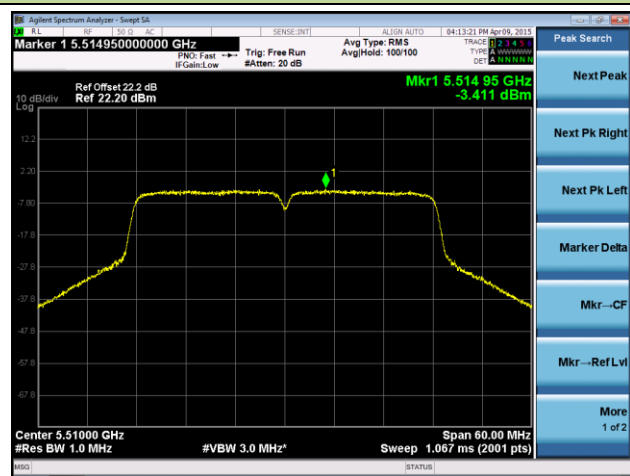

Channel 54 (5270MHz)

Channel 62 (5310MHz)

Channel 102 (5510MHz)

Channel 118 (5590MHz)

ANTENNA 4# - 802.11ac-VHT40 Power Spectral Density - Ant 1 / Ant 0 + 1

Channel 38 (5190MHz)

Channel 46 (5230MHz)

Channel 54 (5270MHz)

Channel 62 (5310MHz)

Channel 102 (5510MHz)

Channel 118 (5590MHz)