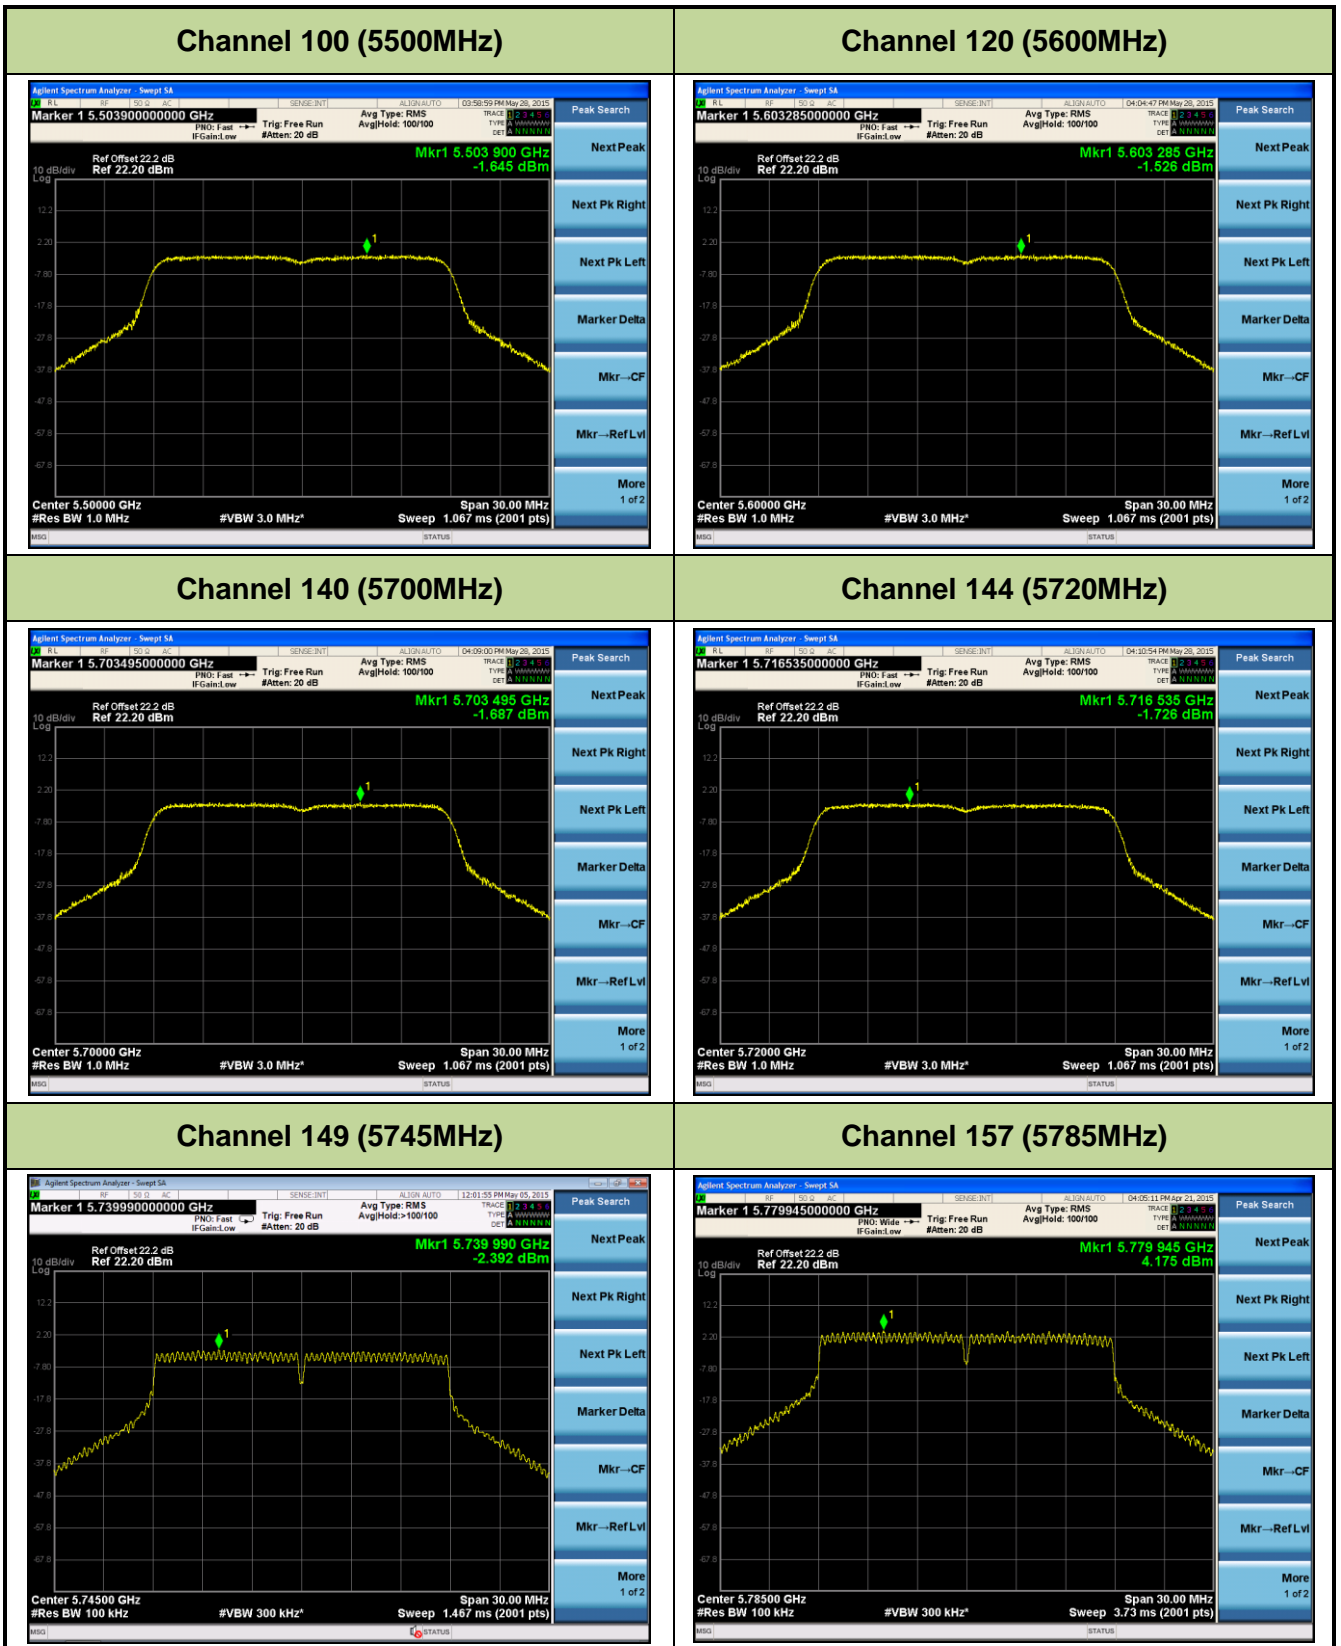

Channel 38 (5190MHz)

Channel 46 (5230MHz)

Channel 54 (5270MHz)

Channel 62 (5310MHz)

Channel 102 (5510MHz)

Channel 118 (5590MHz)

ANTENNA 4# - 802.11ac-VHT20 Power Spectral Density - Ant 0 / Ant 0 + 1

Channel 36 (5180MHz)

Channel 44 (5220MHz)

Channel 48 (5240MHz)

Channel 52 (5260MHz)

Channel 60 (5300MHz)

Channel 64 (5320MHz)

Channel 165 (5825MHz)

ANTENNA 4# - 802.11ac-VHT20 Power Spectral Density - Ant 1 / Ant 0 + 1

Channel 36 (5180MHz)

Channel 44 (5220MHz)

Channel 48 (5240MHz)

Channel 52 (5260MHz)

Channel 60 (5300MHz)

Channel 64 (5320MHz)

ANTENNA 4# - 802.11ac-VHT40 Power Spectral Density - Ant 0 / Ant 0 + 1

Channel 38 (5190MHz)

Channel 46 (5230MHz)

Channel 54 (5270MHz)

Channel 62 (5310MHz)

Channel 102 (5510MHz)

Channel 118 (5590MHz)

ANTENNA 4# - 802.11ac-VHT40 Power Spectral Density - Ant 1 / Ant 0 + 1

Channel 38 (5190MHz)

Channel 46 (5230MHz)

Channel 54 (5270MHz)