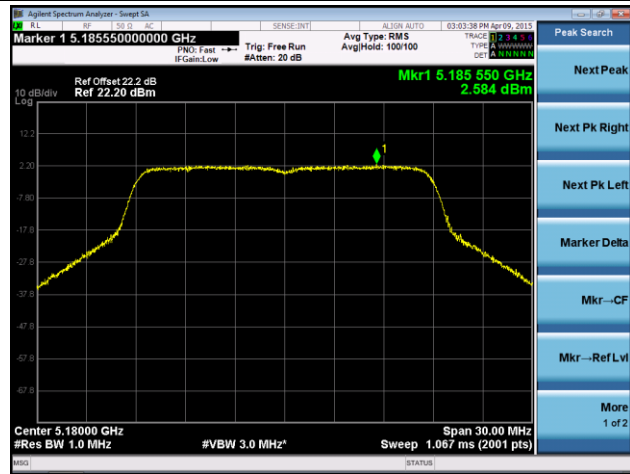

Channel 38 (5190MHz)

Channel 46 (5230MHz)

Channel 54 (5270MHz)

Channel 62 (5310MHz)

Channel 102 (5510MHz)

Channel 118 (5590MHz)

ANTENNA 4# - 802.11ac-VHT20 Power Spectral Density - Ant 0 / Ant 0 + 1

Channel 36 (5180MHz)

Channel 44 (5220MHz)

Channel 48 (5240MHz)

Channel 52 (5260MHz)

Channel 60 (5300MHz)

Channel 64 (5320MHz)

Channel 165 (5825MHz)

ANTENNA 4# - 802.11ac-VHT20 Power Spectral Density - Ant 1 / Ant 0 + 1

Channel 36 (5180MHz)