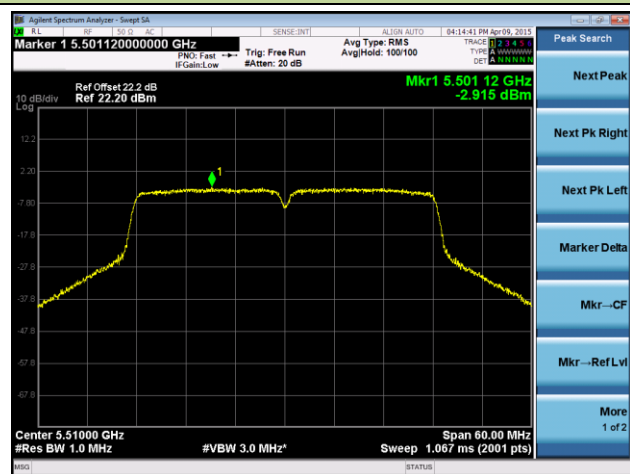

Channel 102 (5510MHz)