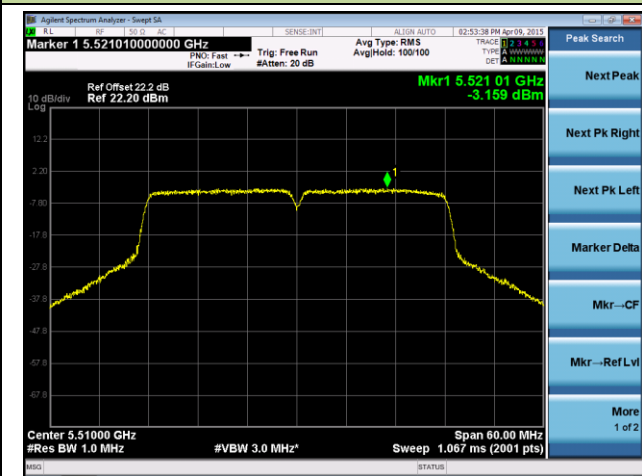

ANTENNA 4# - 802.11n-HT40 Power Spectral Density - Ant 0 / Ant 0 + 1

Channel 38 (5190MHz)

Channel 46 (5230MHz)

Channel 54 (5270MHz)

Channel 62 (5310MHz)

Channel 102 (5510MHz)

Channel 118 (5590MHz)

ANTENNA 4# - 802.11n-HT40 Power Spectral Density - Ant 1 / Ant 0 + 1