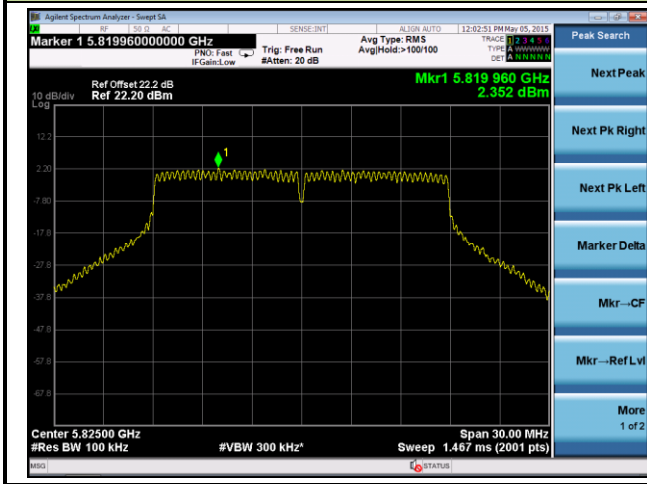

Channel 44 (5220MHz)

Channel 48 (5240MHz)

Channel 52 (5260MHz)

Channel 60 (5300MHz)

Channel 64 (5320MHz)

Channel 165 (5825MHz)

ANTENNA 4# - 802.11ac-VHT20 Power Spectral Density - Ant 1 / Ant 0 + 1

Channel 36 (5180MHz)