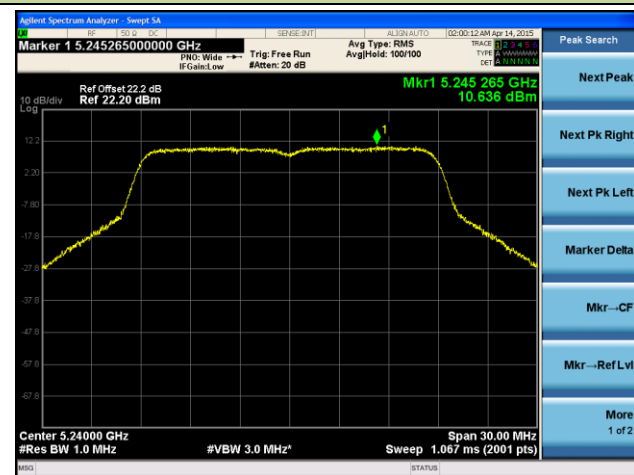

Channel 48 (5240MHz)