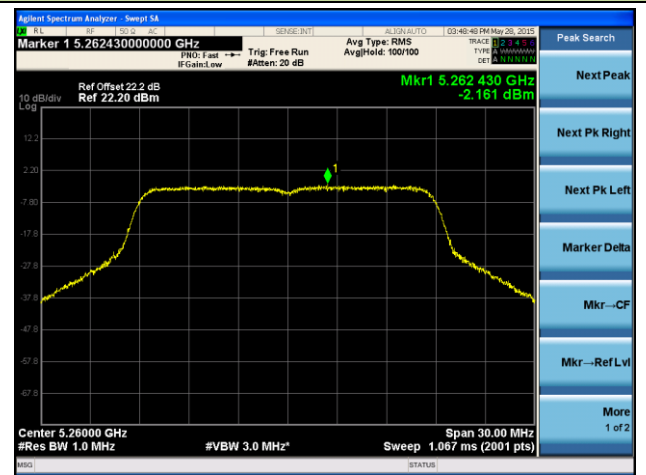

Channel 52 (5260MHz)