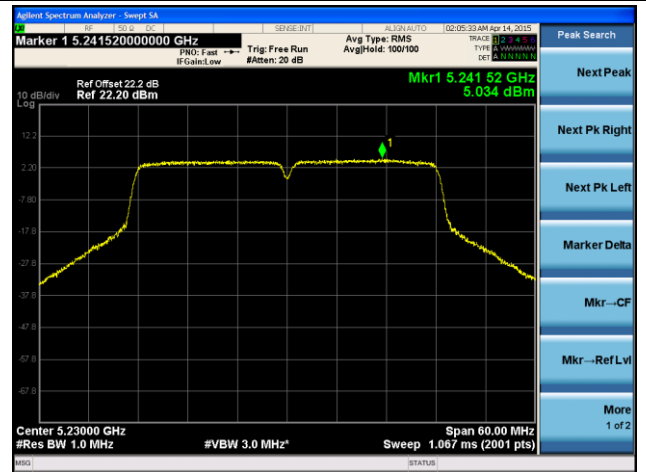

Channel 44 (5220MHz)

Channel 48 (5240MHz)

Channel 52 (5260MHz)

Channel 60 (5300MHz)

Channel 64 (5320MHz)

ANTENNA 4# - 802.11ac-VHT40 Power Spectral Density - Ant 0 / Ant 0 + 1

Channel 38 (5190MHz)

Channel 46 (5230MHz)