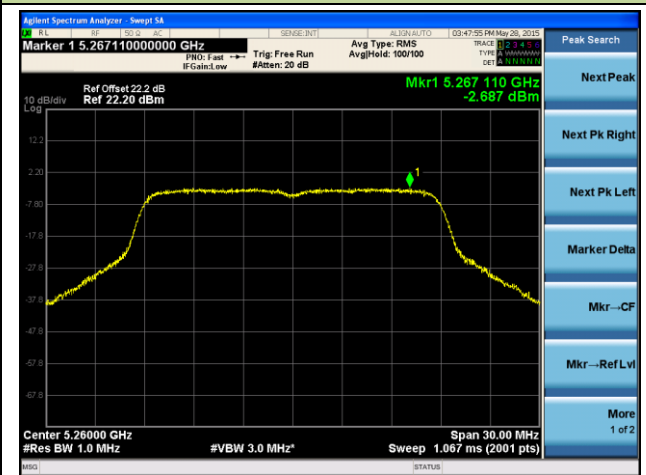

Channel 52 (5260MHz)