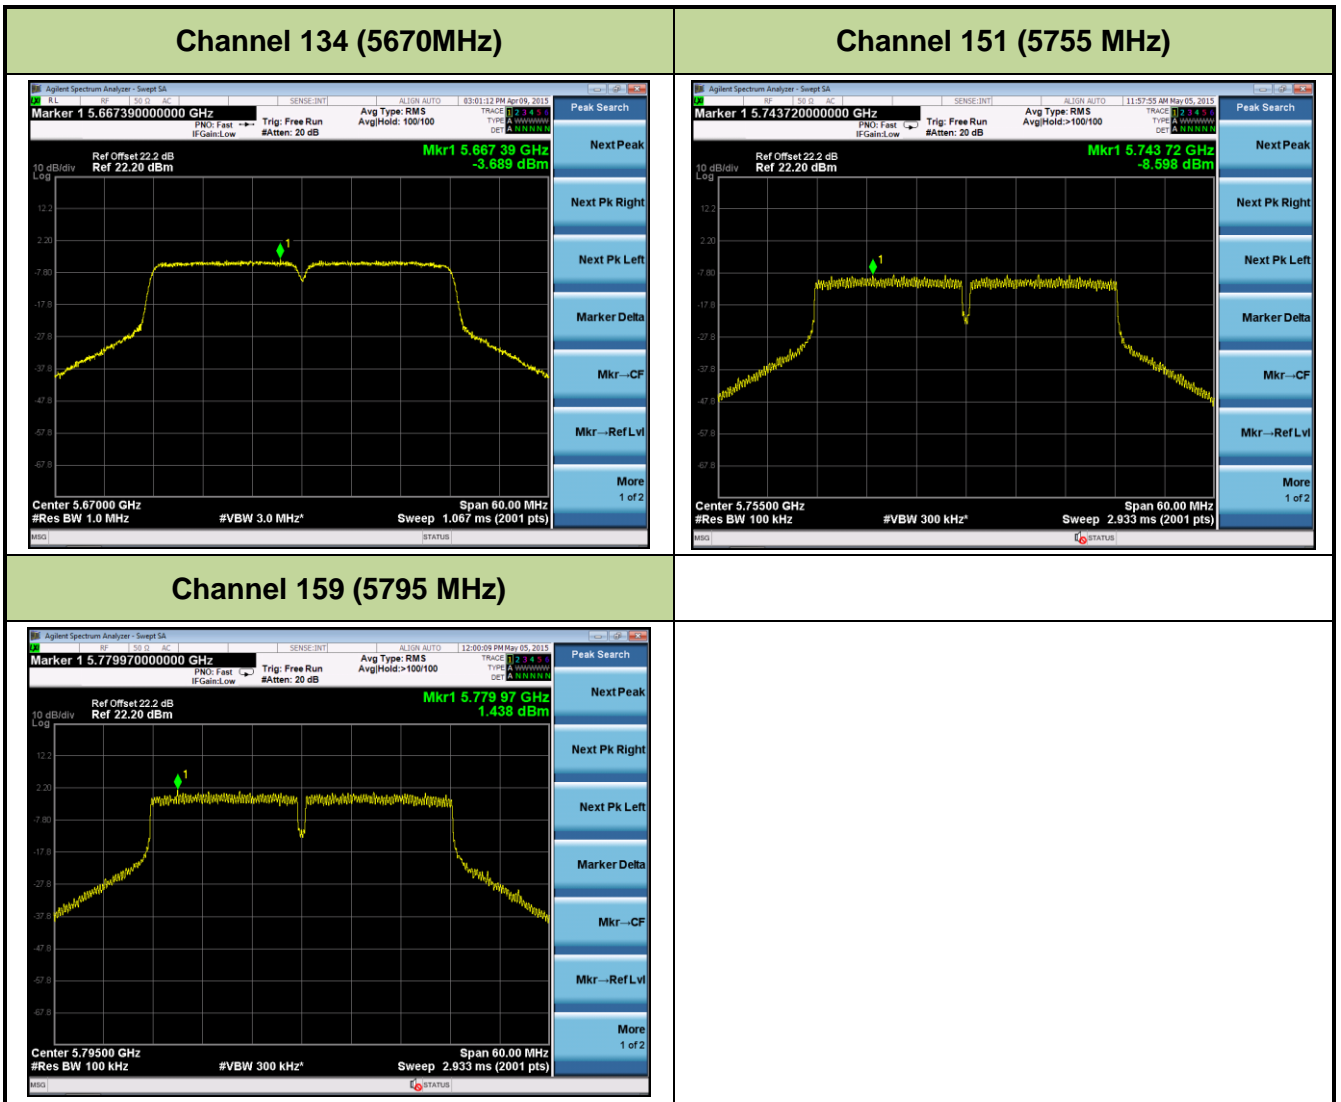

Channel 38 (5190MHz)

Channel 46 (5230MHz)

Channel 54 (5270MHz)

Channel 62 (5310MHz)

Channel 102 (5510MHz)

Channel 118 (5590MHz)

ANTENNA 4# - 802.11ac-VHT20 Power Spectral Density - Ant 0 / Ant 0 + 1

Channel 36 (5180MHz)

Channel 44 (5220MHz)

Channel 48 (5240MHz)

Channel 52 (5260MHz)

Channel 60 (5300MHz)

Channel 64 (5320MHz)

Channel 165 (5825MHz)

ANTENNA 4# - 802.11ac-VHT20 Power Spectral Density - Ant 1 / Ant 0 + 1

Channel 36 (5180MHz)