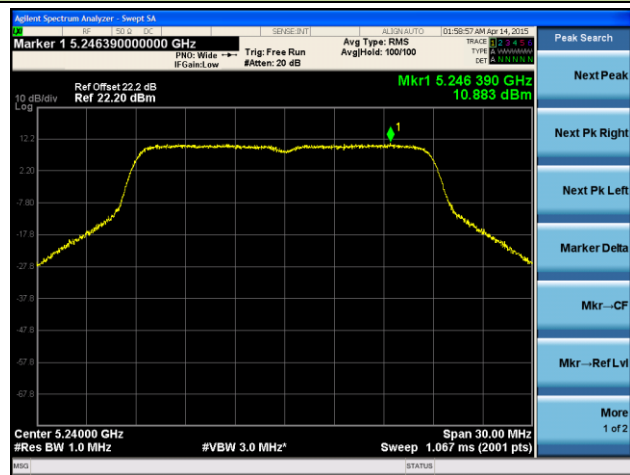

Channel 48 (5240MHz)