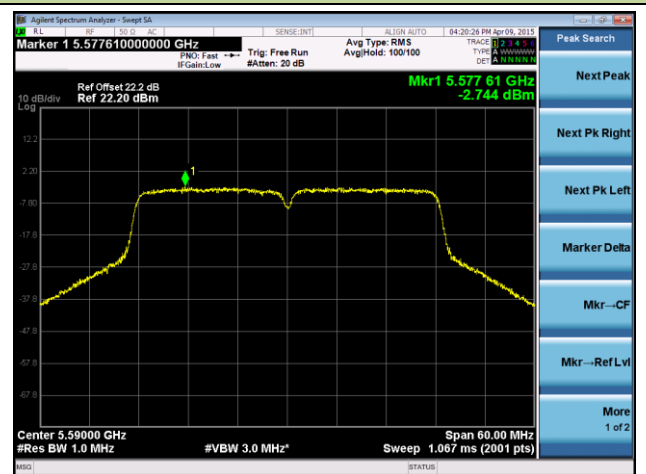

Channel 54 (5270MHz)

Channel 62 (5310MHz)

Channel 102 (5510MHz)

Channel 118 (5590MHz)

ANTENNA 4# - 802.11ac-VHT40 Power Spectral Density - Ant 1 / Ant 0 + 1

Channel 38 (5190MHz)

Channel 46 (5230MHz)

Channel 54 (5270MHz)