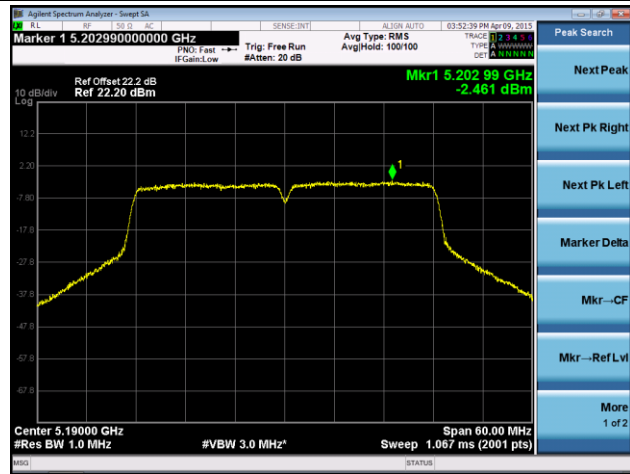

Channel 54 (5270MHz)

Channel 62 (5310MHz)

Channel 102 (5510MHz)

Channel 118 (5590MHz)

ANTENNA 4# - 802.11ac-VHT40 Power Spectral Density - Ant 1 / Ant 0 + 1

Channel 38 (5190MHz)

Channel 46 (5230MHz)

Channel 54 (5270MHz)

Channel 62 (5310MHz)

Channel 102 (5510MHz)

Channel 118 (5590MHz)