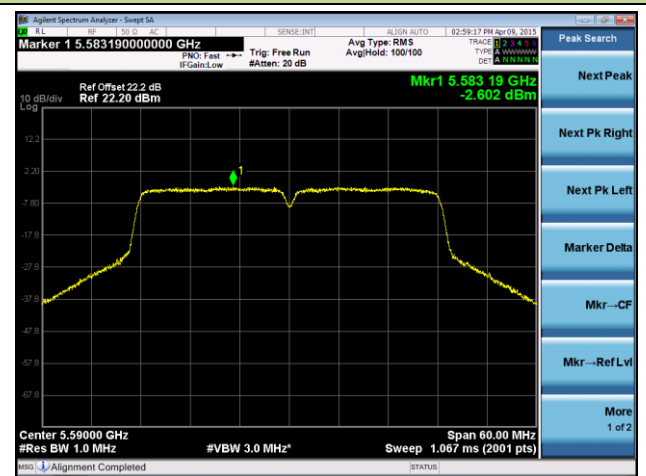

ANTENNA 4# - 802.11n-HT40 Power Spectral Density - Ant 0 / Ant 0 + 1

Channel 38 (5190MHz)

Channel 46 (5230MHz)

Channel 54 (5270MHz)

Channel 62 (5310MHz)

Channel 102 (5510MHz)

Channel 118 (5590MHz)

ANTENNA 4# - 802.11n-HT40 Power Spectral Density - Ant 1 / Ant 0 + 1

Channel 38 (5190MHz)

Channel 46 (5230MHz)

Channel 54 (5270MHz)

Channel 62 (5310MHz)

Channel 102 (5510MHz)

Channel 118 (5590MHz)

ANTENNA 4# - 802.11ac-VHT20 Power Spectral Density - Ant 0 / Ant 0 + 1

Channel 36 (5180MHz)