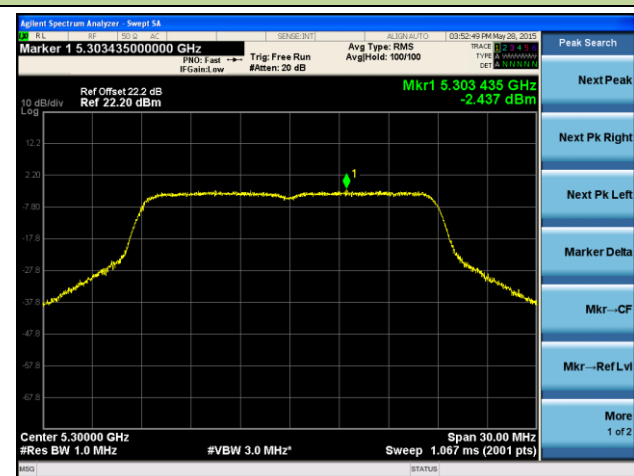

Channel 44 (5220MHz)

Channel 48 (5240MHz)

Channel 52 (5260MHz)

Channel 60 (5300MHz)

Channel 64 (5320MHz)

ANTENNA 4# - 802.11ac-VHT40 Power Spectral Density - Ant 0 / Ant 0 + 1

Channel 38 (5190MHz)

Channel 46 (5230MHz)