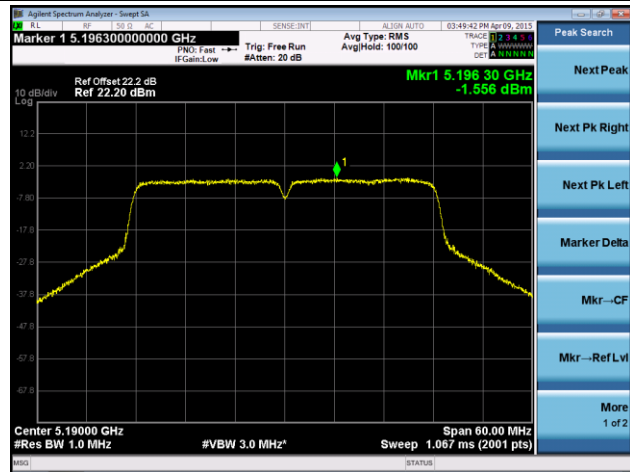

Channel 44 (5220MHz)

Channel 48 (5240MHz)

Channel 52 (5260MHz)

Channel 60 (5300MHz)

Channel 64 (5320MHz)

ANTENNA 4# - 802.11ac-VHT40 Power Spectral Density - Ant 0 / Ant 0 + 1

Channel 38 (5190MHz)

Channel 46 (5230MHz)