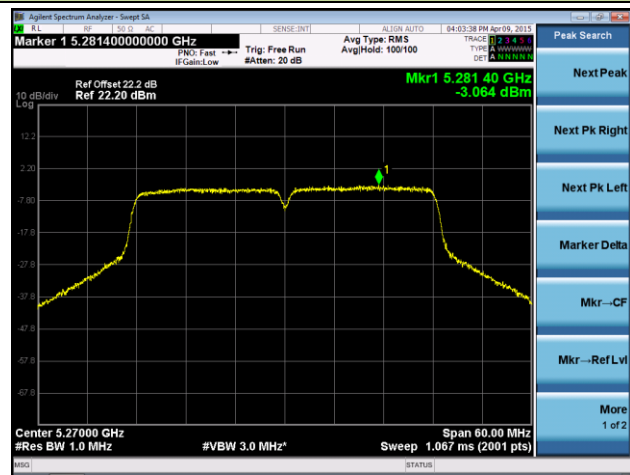

Channel 54 (5270MHz)

Channel 62 (5310MHz)

Channel 102 (5510MHz)

Channel 118 (5590MHz)

ANTENNA 4# - 802.11ac-VHT40 Power Spectral Density - Ant 1 / Ant 0 + 1

Channel 38 (5190MHz)

Channel 46 (5230MHz)

Channel 54 (5270MHz)