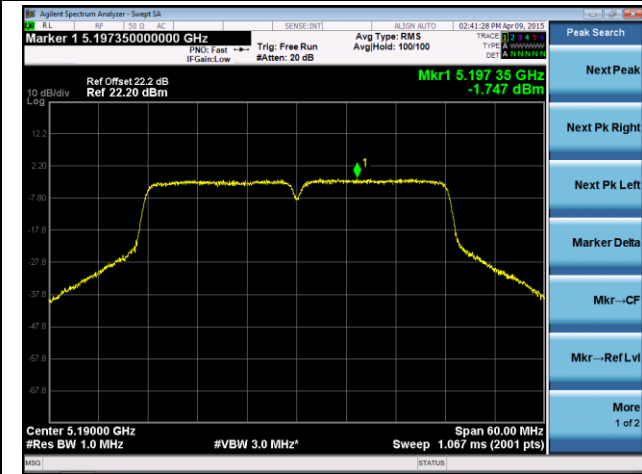

ANTENNA 4# - 802.11n-HT40 Power Spectral Density - Ant 0 / Ant 0 + 1

Channel 38 (5190MHz)

Channel 46 (5230MHz)

Channel 54 (5270MHz)

Channel 62 (5310MHz)

Channel 102 (5510MHz)

Channel 118 (5590MHz)

ANTENNA 4# - 802.11n-HT40 Power Spectral Density - Ant 1 / Ant 0 + 1

Channel 38 (5190MHz)

Channel 46 (5230MHz)

Channel 54 (5270MHz)

Channel 62 (5310MHz)

Channel 102 (5510MHz)

Channel 118 (5590MHz)

ANTENNA 4# - 802.11ac-VHT20 Power Spectral Density - Ant 0 / Ant 0 + 1

Channel 36 (5180MHz)