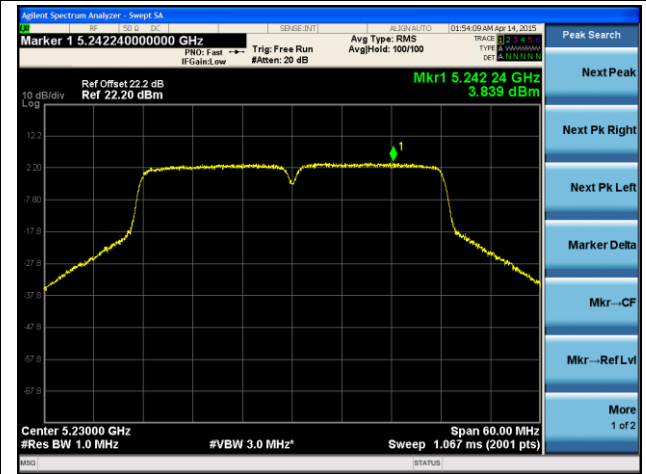

ANTENNA 4# - 802.11n-HT40 Power Spectral Density - Ant 0 / Ant 0 + 1

Channel 38 (5190MHz)

Channel 46 (5230MHz)

Channel 54 (5270MHz)

Channel 62 (5310MHz)

Channel 102 (5510MHz)

Channel 118 (5590MHz)

ANTENNA 4# - 802.11n-HT40 Power Spectral Density - Ant 1 / Ant 0 + 1

Channel 38 (5190MHz)

Channel 46 (5230MHz)

Channel 54 (5270MHz)

Channel 62 (5310MHz)

Channel 102 (5510MHz)

Channel 118 (5590MHz)

ANTENNA 4# - 802.11ac-VHT20 Power Spectral Density - Ant 0 / Ant 0 + 1

Channel 36 (5180MHz)