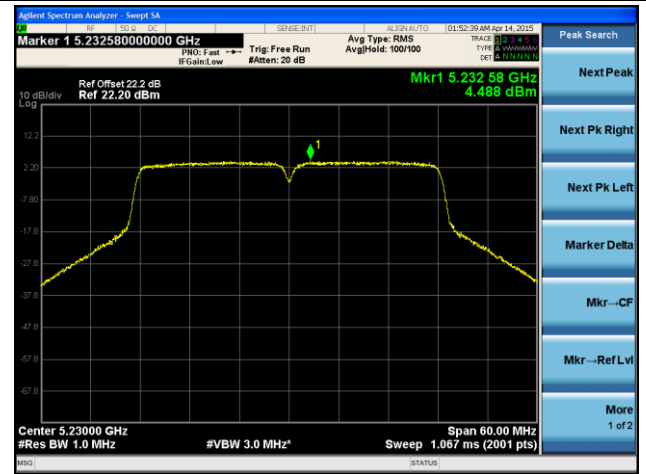

ANTENNA 4# - 802.11n-HT40 Power Spectral Density - Ant 0 / Ant 0 + 1

Channel 38 (5190MHz)

Channel 46 (5230MHz)

Channel 54 (5270MHz)

Channel 62 (5310MHz)

Channel 102 (5510MHz)

Channel 118 (5590MHz)

ANTENNA 4# - 802.11n-HT40 Power Spectral Density - Ant 1 / Ant 0 + 1

Channel 38 (5190MHz)

Channel 46 (5230MHz)

Channel 54 (5270MHz)

Channel 62 (5310MHz)

Channel 102 (5510MHz)

Channel 118 (5590MHz)

ANTENNA 4# - 802.11ac-VHT20 Power Spectral Density - Ant 0 / Ant 0 + 1

Channel 36 (5180MHz)