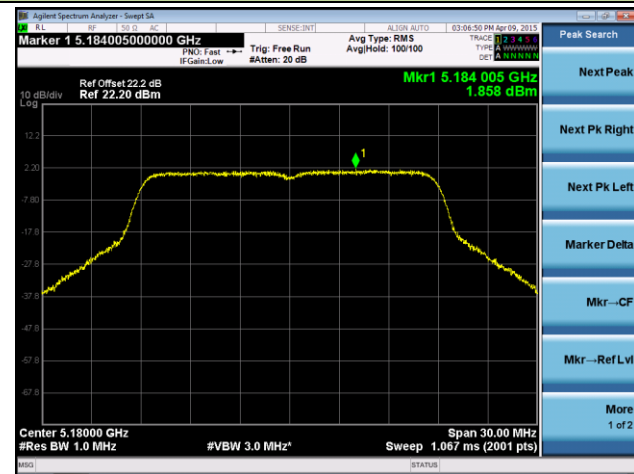

Channel 44 (5220MHz)

Channel 48 (5240MHz)

Channel 52 (5260MHz)

Channel 60 (5300MHz)

Channel 64 (5320MHz)

Channel 165 (5825MHz)

ANTENNA 4# - 802.11ac-VHT20 Power Spectral Density - Ant 1 / Ant 0 + 1

Channel 36 (5180MHz)