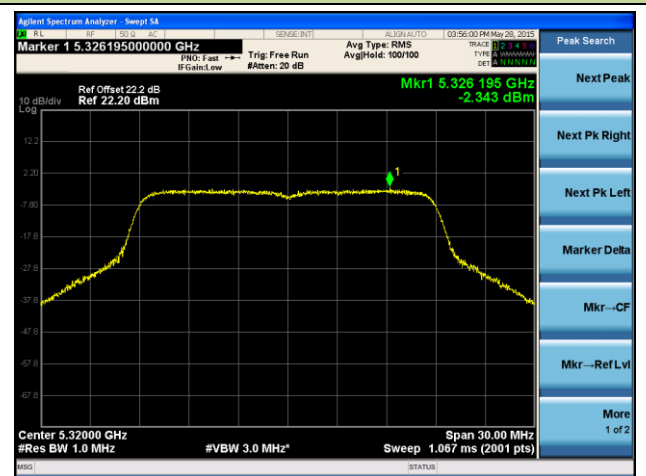

Channel 44 (5220MHz)

Channel 48 (5240MHz)

Channel 52 (5260MHz)

Channel 60 (5300MHz)

Channel 64 (5320MHz)

Channel 165 (5825MHz)

ANTENNA 4# - 802.11ac-VHT20 Power Spectral Density - Ant 1 / Ant 0 + 1

Channel 36 (5180MHz)