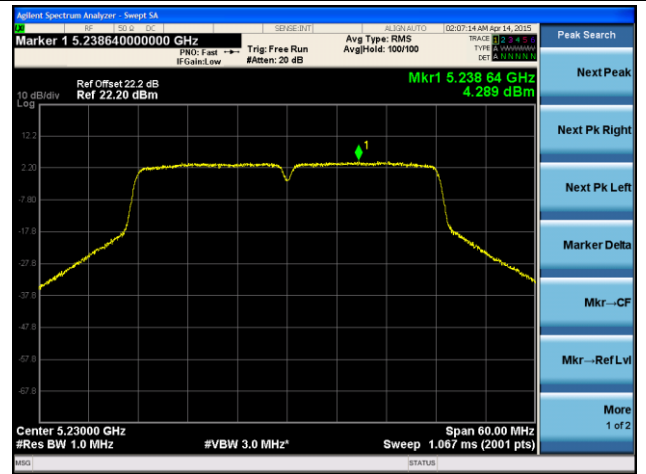

Channel 54 (5270MHz)

Channel 62 (5310MHz)

Channel 102 (5510MHz)

Channel 118 (5590MHz)

ANTENNA 4# - 802.11ac-VHT40 Power Spectral Density - Ant 1 / Ant 0 + 1

Channel 38 (5190MHz)

Channel 46 (5230MHz)

Channel 54 (5270MHz)

Channel 62 (5310MHz)

Channel 102 (5510MHz)

Channel 118 (5590MHz)