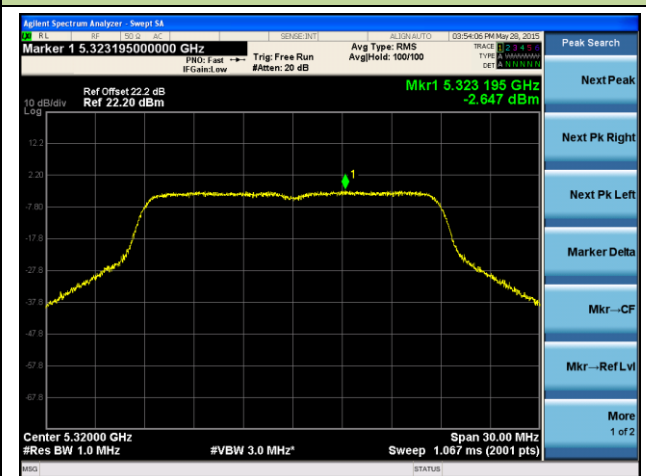

Channel 44 (5220MHz)

Channel 48 (5240MHz)

Channel 52 (5260MHz)

Channel 60 (5300MHz)

Channel 64 (5320MHz)

ANTENNA 4# - 802.11ac-VHT40 Power Spectral Density - Ant 0 / Ant 0 + 1

Channel 38 (5190MHz)

Channel 46 (5230MHz)

Channel 54 (5270MHz)

Channel 62 (5310MHz)

Channel 102 (5510MHz)

Channel 118 (5590MHz)

ANTENNA 4# - 802.11ac-VHT40 Power Spectral Density - Ant 1 / Ant 0 + 1

Channel 38 (5190MHz)

Channel 46 (5230MHz)

Channel 54 (5270MHz)