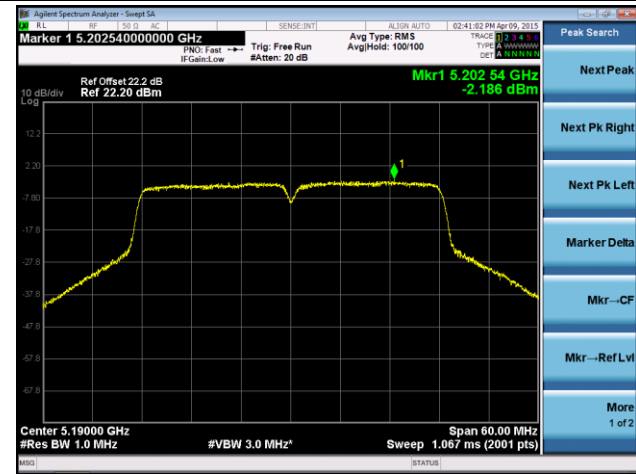

ANTENNA 4# - 802.11n-HT40 Power Spectral Density - Ant 1 / Ant 0 + 1

Channel 38 (5190MHz)