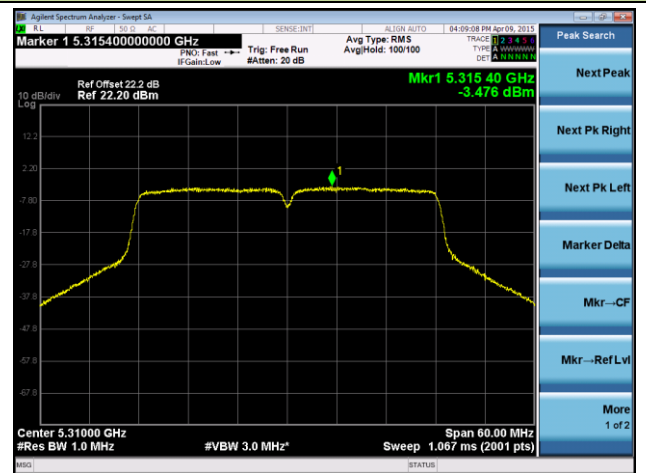

Channel 62 (5310MHz)