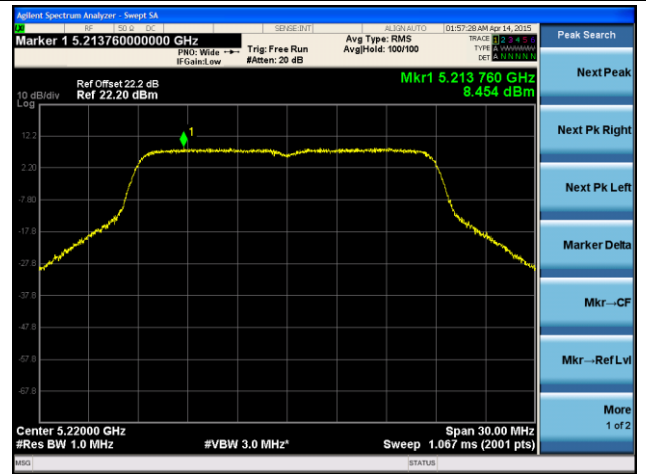

Channel 38 (5190MHz)

Channel 46 (5230MHz)

Channel 54 (5270MHz)

Channel 62 (5310MHz)

Channel 102 (5510MHz)

Channel 118 (5590MHz)

ANTENNA 4# - 802.11ac-VHT20 Power Spectral Density - Ant 0 / Ant 0 + 1

Channel 36 (5180MHz)

Channel 44 (5220MHz)

Channel 48 (5240MHz)

Channel 52 (5260MHz)

Channel 60 (5300MHz)

Channel 64 (5320MHz)

Channel 165 (5825MHz)

ANTENNA 4# - 802.11ac-VHT20 Power Spectral Density - Ant 1 / Ant 0 + 1

Channel 36 (5180MHz)