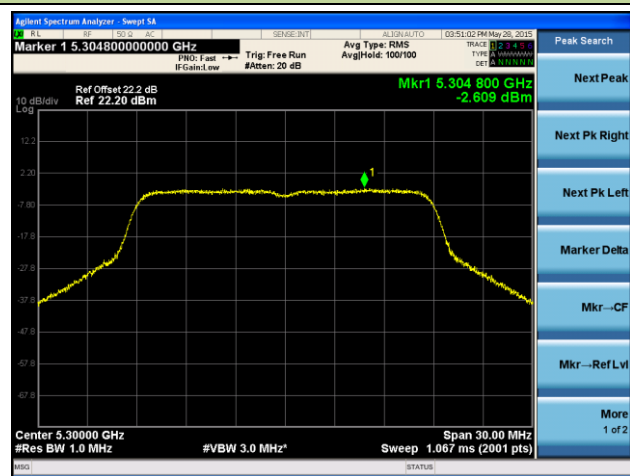

Channel 44 (5220MHz)

Channel 48 (5240MHz)

Channel 52 (5260MHz)

Channel 60 (5300MHz)

Channel 64 (5320MHz)

Channel 165 (5825MHz)

ANTENNA 4# - 802.11ac-VHT20 Power Spectral Density - Ant 1 / Ant 0 + 1

Channel 36 (5180MHz)