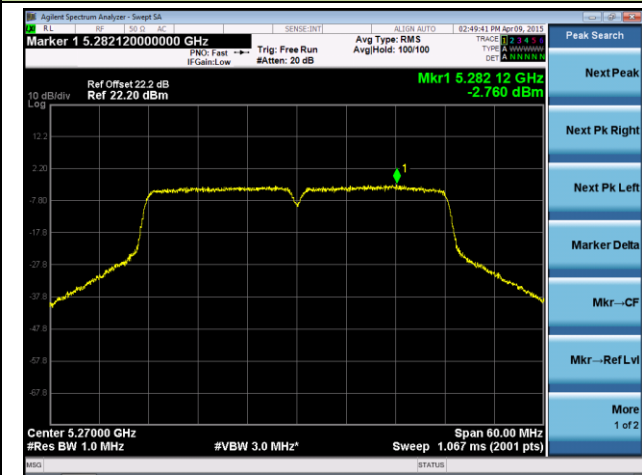

ANTENNA 4# - 802.11n-HT40 Power Spectral Density - Ant 0 / Ant 0 + 1

Channel 38 (5190MHz)

Channel 46 (5230MHz)

Channel 54 (5270MHz)

Channel 62 (5310MHz)

Channel 102 (5510MHz)

Channel 118 (5590MHz)

ANTENNA 4# - 802.11n-HT40 Power Spectral Density - Ant 1 / Ant 0 + 1

Channel 38 (5190MHz)

Channel 46 (5230MHz)

Channel 54 (5270MHz)

Channel 62 (5310MHz)

Channel 102 (5510MHz)

Channel 118 (5590MHz)

ANTENNA 4# - 802.11ac-VHT20 Power Spectral Density - Ant 0 / Ant 0 + 1

Channel 36 (5180MHz)