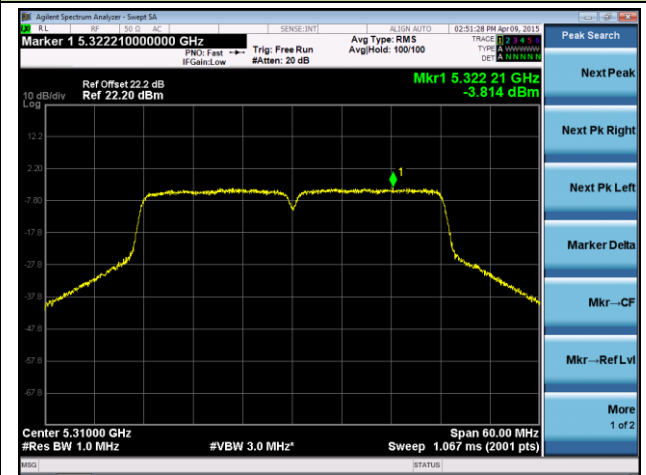

Channel 38 (5190MHz)

Channel 46 (5230MHz)

Channel 54 (5270MHz)

Channel 62 (5310MHz)

Channel 102 (5510MHz)

Channel 118 (5590MHz)

ANTENNA 4# - 802.11ac-VHT20 Power Spectral Density - Ant 0 / Ant 0 + 1

Channel 36 (5180MHz)