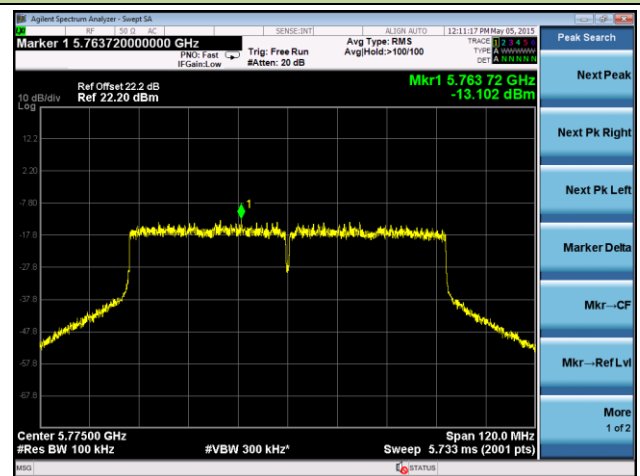

Channel 155 (5755MHz)