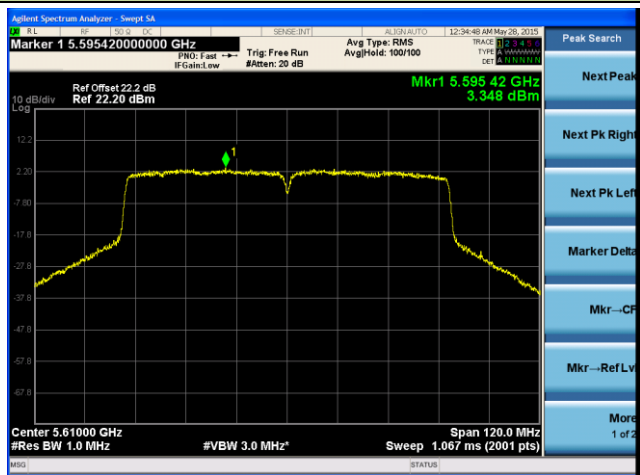

**Channel 118 (5590MHz)**

**ANTENNA 3# - 802.11ac-VHT80 Power Spectral Density - Ant 0 / Ant 0 + 1**

**Channel 42 (5210MHz)**

**Channel 58 (5290MHz)**

**Channel 106 (5530MHz)**

**Channel 122 (5610MHz)**

**Channel 138 (5690MHz)**

**Channel 155 (5775MHz)**

**ANTENNA 3# - 802.11ac-VHT80 Power Spectral Density - Ant 1 / Ant 0 + 1**
**Channel 42 (5210MHz)**

**Channel 58 (5290MHz)**

**Channel 106 (5530MHz)**

**Channel 122 (5610MHz)**

**Channel 138 (5690MHz)**