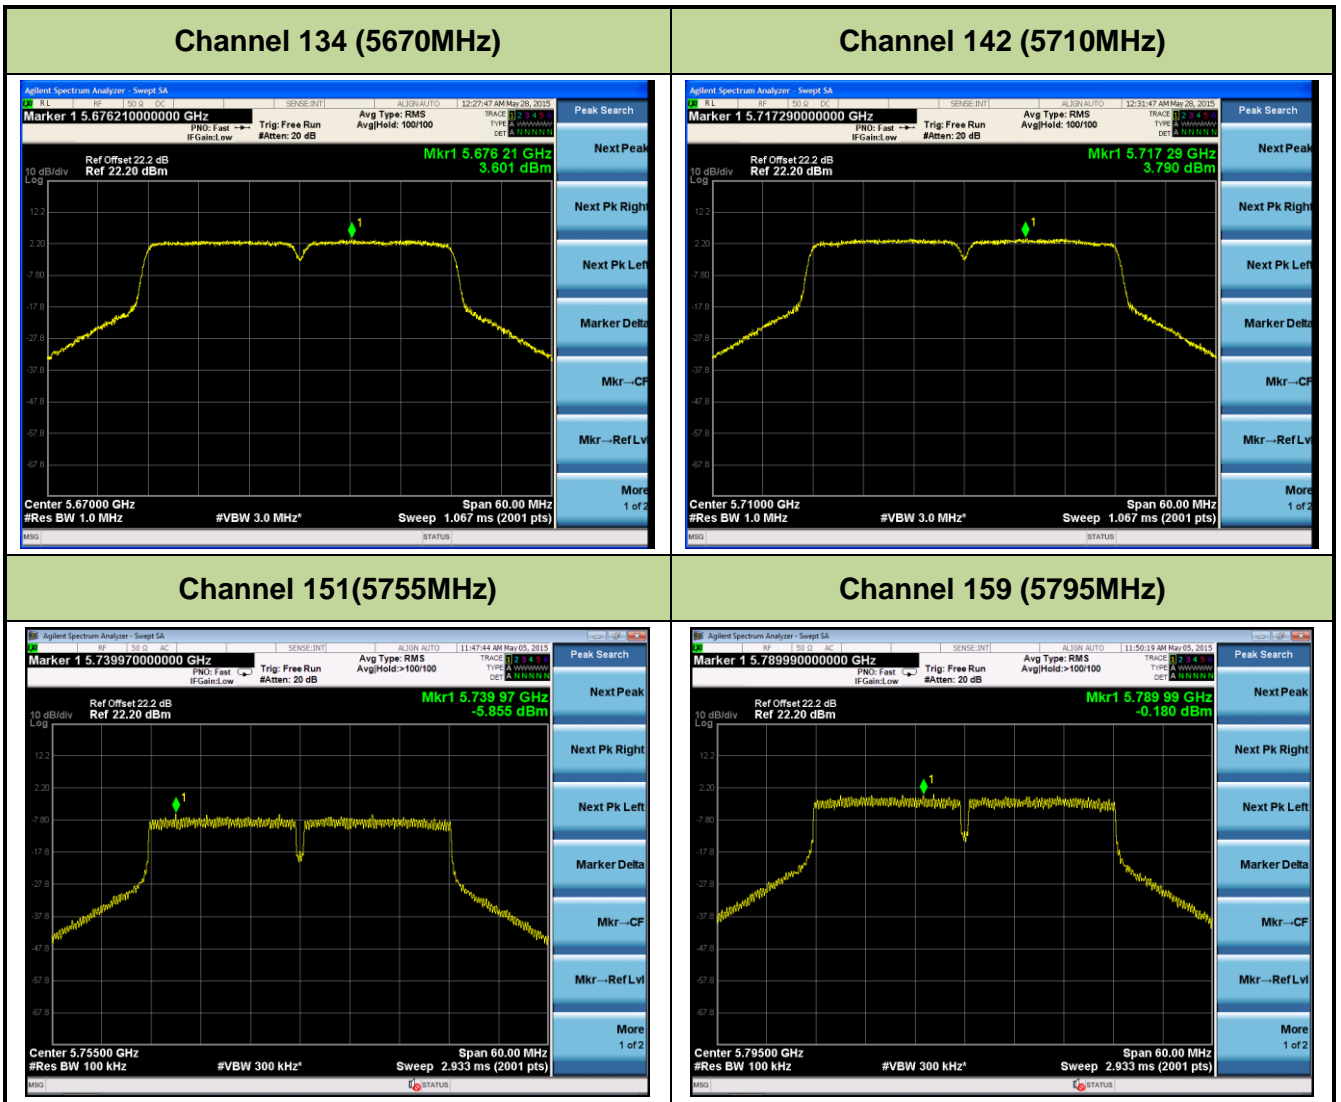

### Channel 165 (5825MHz)

**ANTENNA 3# - 802.11ac-VHT40 Power Spectral Density - Ant 0 / Ant 0 + 1**

**Channel 38 (5190MHz)**

**Channel 46 (5230MHz)**

**Channel 54 (5270MHz)**

**Channel 62 (5310MHz)**

**Channel 102 (5510MHz)**

**Channel 118 (5590MHz)**

**ANTENNA 3# - 802.11ac-VHT40 Power Spectral Density - Ant 1 / Ant 0 + 1**

**Channel 38 (5190MHz)**

**Channel 46 (5230MHz)**

**Channel 54 (5270MHz)**

**Channel 62 (5310MHz)**

**Channel 102 (5510MHz)**

**Channel 118 (5590MHz)**

**ANTENNA 3# - 802.11ac-VHT80 Power Spectral Density - Ant 0 / Ant 0 + 1**

**Channel 42 (5210MHz)**

**Channel 58 (5290MHz)**

**Channel 106 (5530MHz)**

**Channel 122 (5610MHz)**

**Channel 138 (5690MHz)**

**Channel 155 (5775MHz)**

**ANTENNA 3# - 802.11ac-VHT80 Power Spectral Density - Ant 1 / Ant 0 + 1**
**Channel 42 (5210MHz)**

**Channel 58 (5290MHz)**

**Channel 106 (5530MHz)**

**Channel 122 (5610MHz)**

**Channel 138 (5690MHz)**