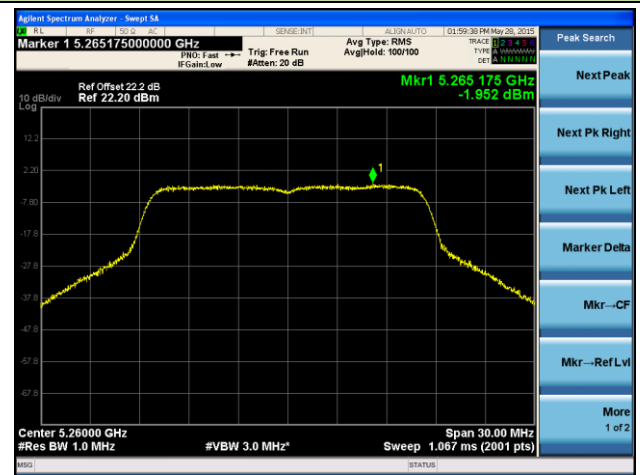

**Channel 64 (5320MHz)**

**ANTENNA 4# - 802.11a Power Spectral Density - Ant 1 / Ant 0 + 1**

**Channel 36 (5180MHz)**

**Channel 44 (5220MHz)**

**Channel 48 (5240MHz)**

**Channel 52 (5260MHz)**

**Channel 60 (5300MHz)**