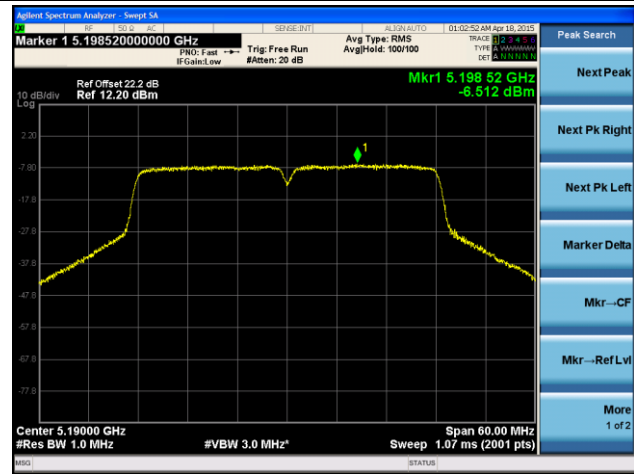

### Channel 165 (5825MHz)

**ANTENNA 3# - 802.11ac-VHT40 Power Spectral Density - Ant 0 / Ant 0 + 1**

**Channel 38 (5190MHz)**

**Channel 46 (5230MHz)**

**Channel 54 (5270MHz)**

**Channel 62 (5310MHz)**

**Channel 102 (5510MHz)**

**Channel 118 (5590MHz)**

**ANTENNA 3# - 802.11ac-VHT40 Power Spectral Density - Ant 1 / Ant 0 + 1**

**Channel 38 (5190MHz)**

**Channel 46 (5230MHz)**

**Channel 54 (5270MHz)**

**Channel 62 (5310MHz)**

**Channel 102 (5510MHz)**