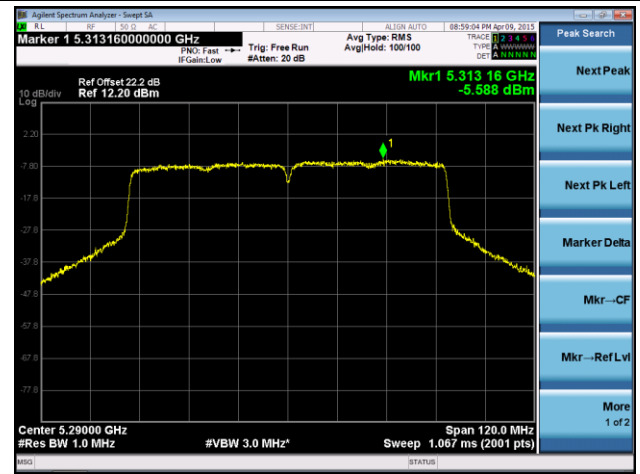

**Channel 118 (5590MHz)**

**ANTENNA 3# - 802.11ac-VHT80 Power Spectral Density - Ant 0 / Ant 0 + 1**

**Channel 42 (5210MHz)**

**Channel 58 (5290MHz)**

**Channel 106 (5530MHz)**

**Channel 122 (5610MHz)**

**Channel 138 (5690MHz)**

**Channel 155 (5775MHz)**

**ANTENNA 3# - 802.11ac-VHT80 Power Spectral Density - Ant 1 / Ant 0 + 1**
**Channel 42 (5210MHz)**

**Channel 58 (5290MHz)**

**Channel 106 (5530MHz)**

**Channel 122 (5610MHz)**

**Channel 138 (5690MHz)**