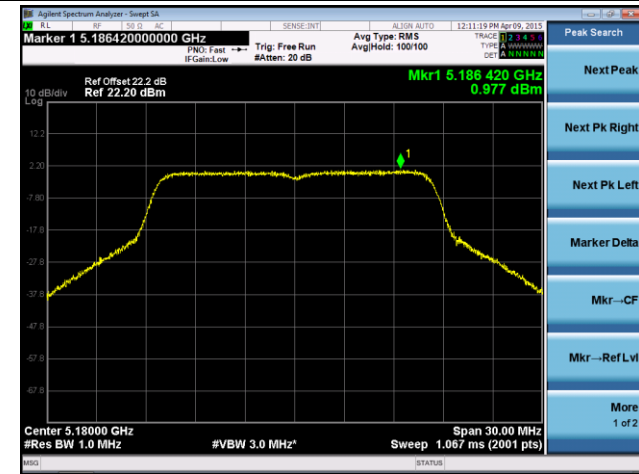

ANTENNA 4# - 802.11a Power Spectral Density - Ant 1 / Ant 0 + 1

Channel 36 (5180MHz)