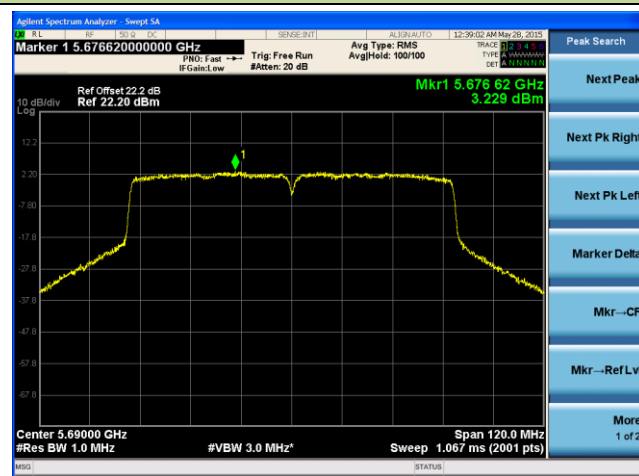

**Channel 118 (5590MHz)**

**ANTENNA 3# - 802.11ac-VHT80 Power Spectral Density - Ant 0 / Ant 0 + 1**

**Channel 42 (5210MHz)**

**Channel 58 (5290MHz)**

**Channel 106 (5530MHz)**

**Channel 122 (5610MHz)**

**Channel 138 (5690MHz)**

**Channel 155 (5775MHz)**

**ANTENNA 3# - 802.11ac-VHT80 Power Spectral Density - Ant 1 / Ant 0 + 1**
**Channel 42 (5210MHz)**

**Channel 58 (5290MHz)**

**Channel 106 (5530MHz)**

**Channel 122 (5610MHz)**

**Channel 138 (5690MHz)**