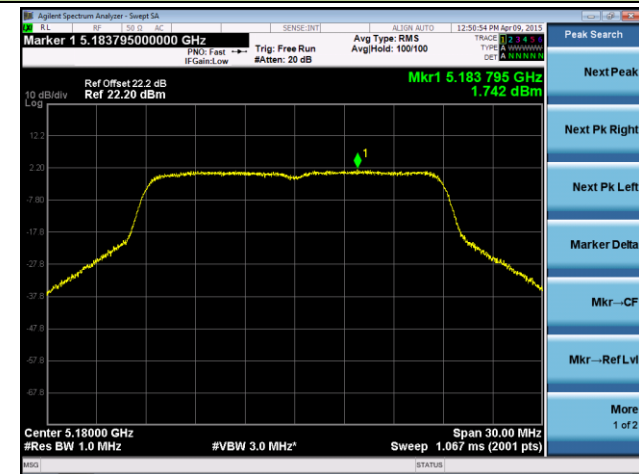

ANTENNA 4# - 802.11n-HT20 Power Spectral Density - Ant 1 / Ant 0 + 1

Channel 36 (5180MHz)