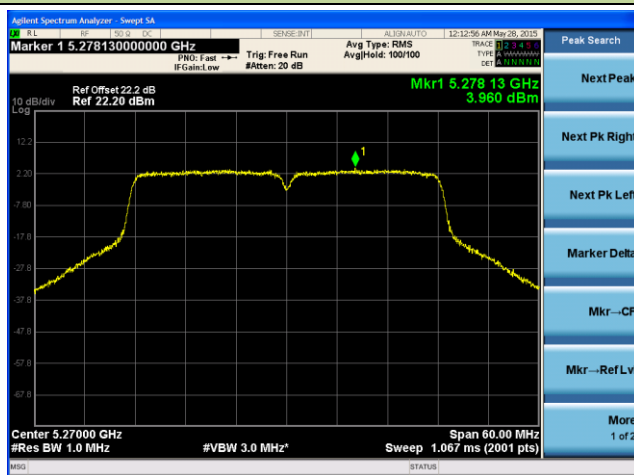

### Channel 165 (5825MHz)

**ANTENNA 3# - 802.11ac-VHT40 Power Spectral Density - Ant 0 / Ant 0 + 1**

**Channel 38 (5190MHz)**

**Channel 46 (5230MHz)**

**Channel 54 (5270MHz)**

**Channel 62 (5310MHz)**

**Channel 102 (5510MHz)**