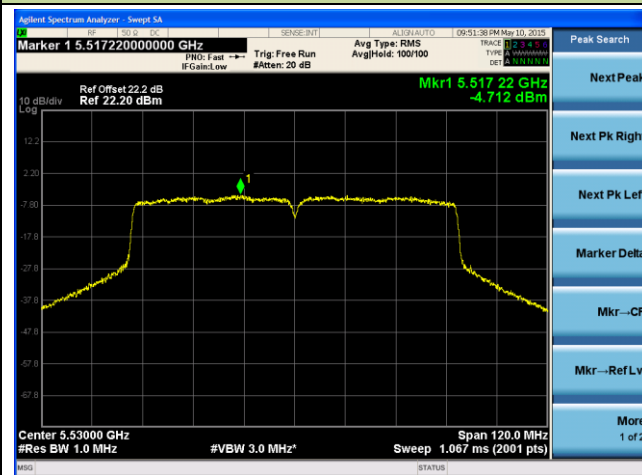

**Channel 118 (5590MHz)**

**ANTENNA 3# - 802.11ac-VHT80 Power Spectral Density - Ant 0 / Ant 0 + 1**

**Channel 42 (5210MHz)**

**Channel 58 (5290MHz)**

**Channel 106 (5530MHz)**

**Channel 122 (5610MHz)**

**Channel 138 (5690MHz)**

**Channel 155 (5775MHz)**

**ANTENNA 3# - 802.11ac-VHT80 Power Spectral Density - Ant 1 / Ant 0 + 1**
**Channel 42 (5210MHz)**

**Channel 58 (5290MHz)**

**Channel 106 (5530MHz)**

**Channel 122 (5610MHz)**

**Channel 138 (5690MHz)**