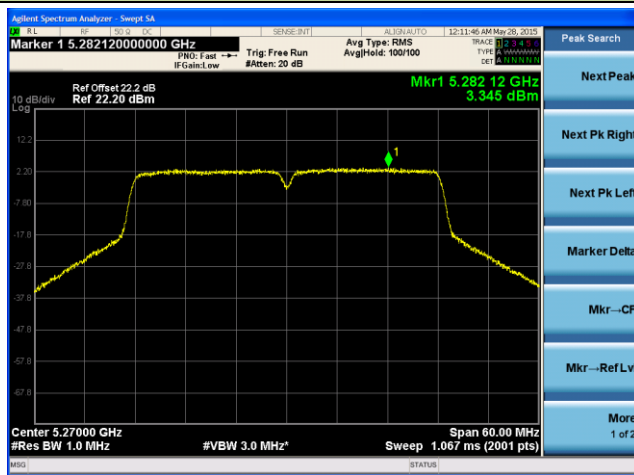

**Channel 118 (5590MHz)**

**ANTENNA 3# - 802.11ac-VHT40 Power Spectral Density - Ant 1 / Ant 0 + 1**

**Channel 38 (5190MHz)**

**Channel 46 (5230MHz)**

**Channel 54 (5270MHz)**

**Channel 62 (5310MHz)**

**Channel 102 (5510MHz)**

**Channel 118 (5590MHz)**

**ANTENNA 3# - 802.11ac-VHT80 Power Spectral Density - Ant 0 / Ant 0 + 1**

**Channel 42 (5210MHz)**

**Channel 58 (5290MHz)**

**Channel 106 (5530MHz)**

**Channel 122 (5610MHz)**

**Channel 138 (5690MHz)**