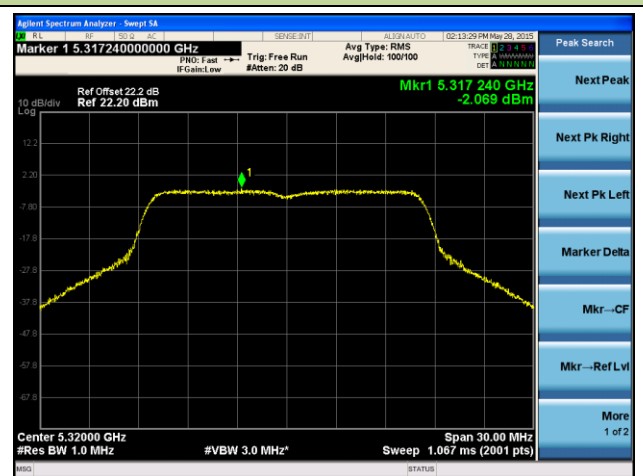

Channel 64 (5320MHz)