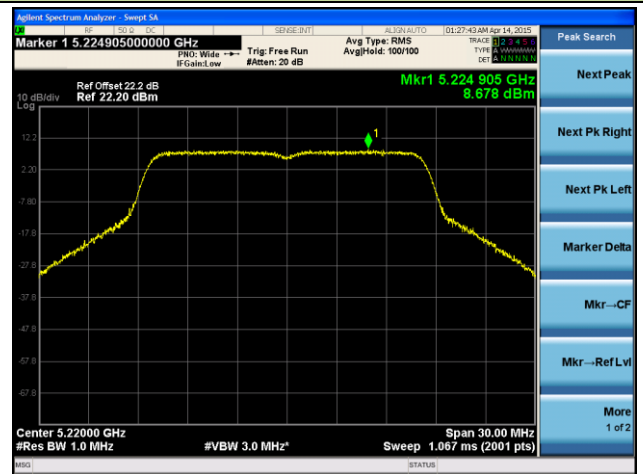

Channel 44 (5220MHz)