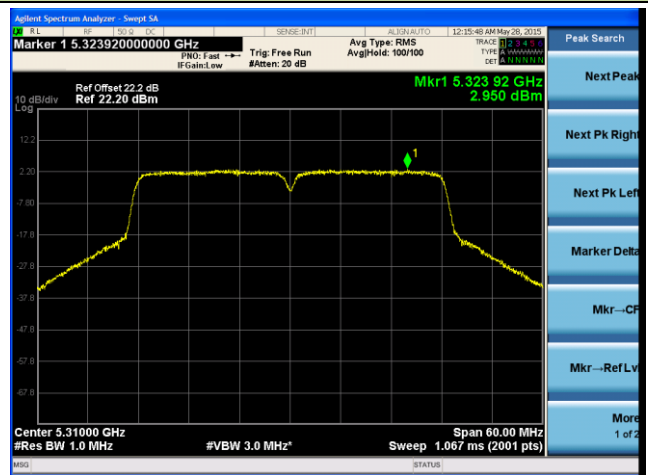

**Channel 118 (5590MHz)**

**ANTENNA 3# - 802.11ac-VHT40 Power Spectral Density - Ant 1 / Ant 0 + 1**

**Channel 38 (5190MHz)**

**Channel 46 (5230MHz)**

**Channel 54 (5270MHz)**

**Channel 62 (5310MHz)**

**Channel 102 (5510MHz)**

**Channel 118 (5590MHz)**

**ANTENNA 3# - 802.11ac-VHT80 Power Spectral Density - Ant 0 / Ant 0 + 1**

**Channel 42 (5210MHz)**

**Channel 58 (5290MHz)**

**Channel 106 (5530MHz)**

**Channel 122 (5610MHz)**

**Channel 138 (5690MHz)**