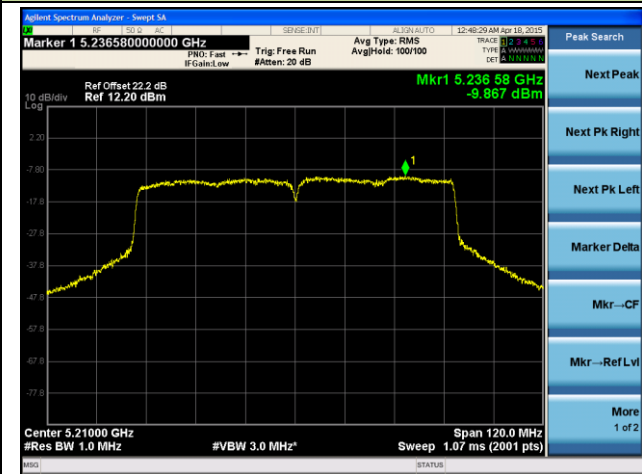

**Channel 118 (5590MHz)**

**ANTENNA 3# - 802.11ac-VHT40 Power Spectral Density - Ant 1 / Ant 0 + 1**

**Channel 38 (5190MHz)**

**Channel 46 (5230MHz)**

**Channel 54 (5270MHz)**

**Channel 62 (5310MHz)**

**Channel 102 (5510MHz)**

**Channel 118 (5590MHz)**

**ANTENNA 3# - 802.11ac-VHT80 Power Spectral Density - Ant 0 / Ant 0 + 1**

**Channel 42 (5210MHz)**

**Channel 58 (5290MHz)**

**Channel 106 (5530MHz)**

**Channel 122 (5610MHz)**

**Channel 138 (5690MHz)**