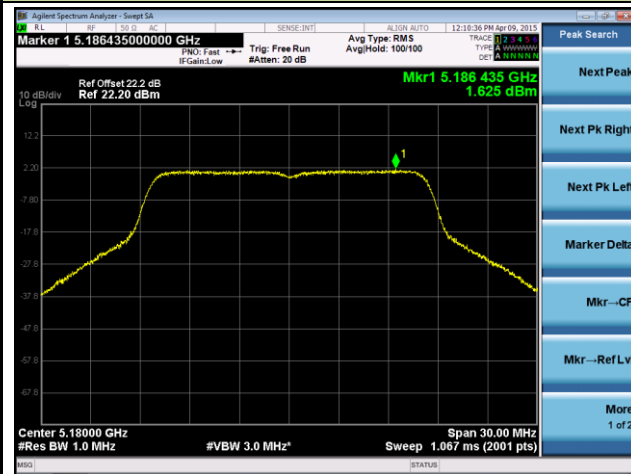

ANTENNA 4# - 802.11a Power Spectral Density - Ant 0 / Ant 0 + 1

Channel 36 (5180MHz)