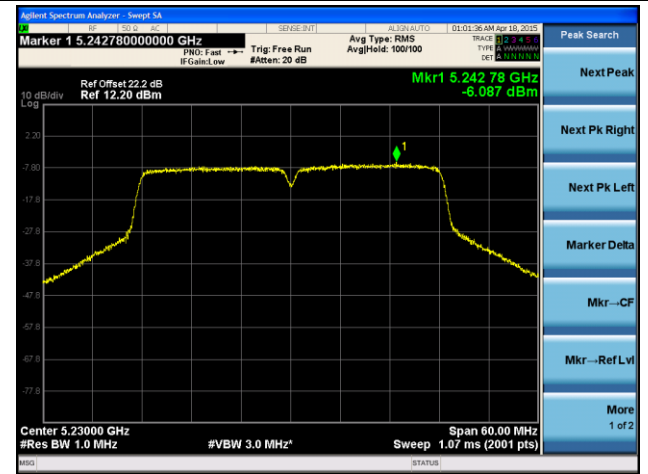

**Channel 118 (5590MHz)**

**ANTENNA 3# - 802.11ac-VHT40 Power Spectral Density - Ant 1 / Ant 0 + 1**

**Channel 38 (5190MHz)**

**Channel 46 (5230MHz)**

**Channel 54 (5270MHz)**

**Channel 62 (5310MHz)**

**Channel 102 (5510MHz)**

**Channel 118 (5590MHz)**

**ANTENNA 3# - 802.11ac-VHT80 Power Spectral Density - Ant 0 / Ant 0 + 1**

**Channel 42 (5210MHz)**

**Channel 58 (5290MHz)**

**Channel 106 (5530MHz)**

**Channel 122 (5610MHz)**

**Channel 138 (5690MHz)**