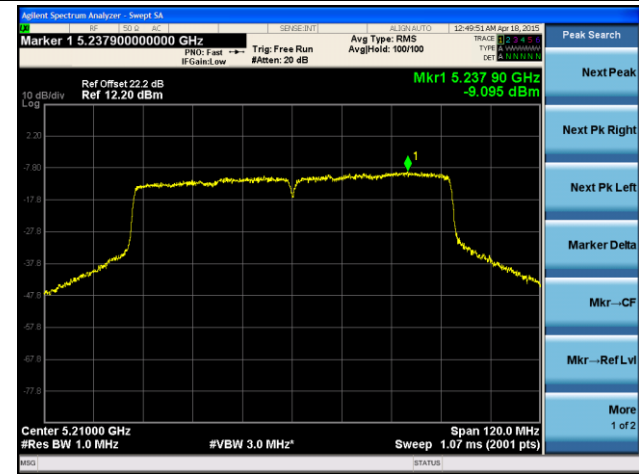

**Channel 118 (5590MHz)**

**ANTENNA 3# - 802.11ac-VHT80 Power Spectral Density - Ant 0 / Ant 0 + 1**

**Channel 42 (5210MHz)**

**Channel 58 (5290MHz)**

**Channel 106 (5530MHz)**

**Channel 122 (5610MHz)**

**Channel 138 (5690MHz)**

**Channel 155 (5775MHz)**

**ANTENNA 3# - 802.11ac-VHT80 Power Spectral Density - Ant 1 / Ant 0 + 1**
**Channel 42 (5210MHz)**

**Channel 58 (5290MHz)**

**Channel 106 (5530MHz)**

**Channel 122 (5610MHz)**

**Channel 138 (5690MHz)**