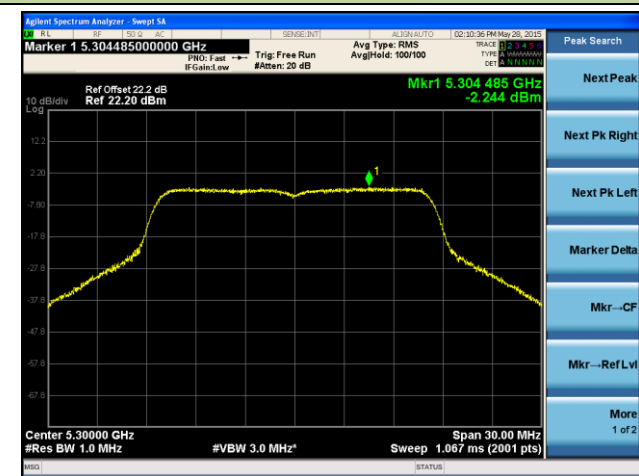

**Channel 64 (5320MHz)**

**ANTENNA 4# - 802.11a Power Spectral Density - Ant 1 / Ant 0 + 1**

**Channel 36 (5180MHz)**

**Channel 44 (5220MHz)**

**Channel 48 (5240MHz)**

**Channel 52 (5260MHz)**

**Channel 60 (5300MHz)**