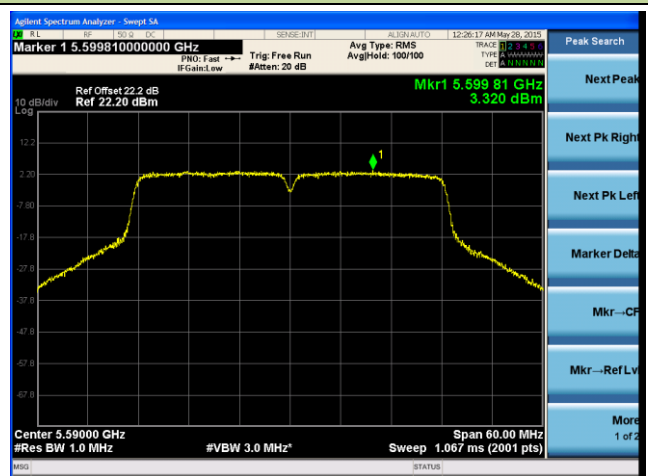

**Channel 118 (5590MHz)**

**ANTENNA 3# - 802.11ac-VHT40 Power Spectral Density - Ant 1 / Ant 0 + 1**

**Channel 38 (5190MHz)**

**Channel 46 (5230MHz)**

**Channel 54 (5270MHz)**

**Channel 62 (5310MHz)**

**Channel 102 (5510MHz)**

**Channel 118 (5590MHz)**

**ANTENNA 3# - 802.11ac-VHT80 Power Spectral Density - Ant 0 / Ant 0 + 1**

**Channel 42 (5210MHz)**

**Channel 58 (5290MHz)**

**Channel 106 (5530MHz)**

**Channel 122 (5610MHz)**

**Channel 138 (5690MHz)**