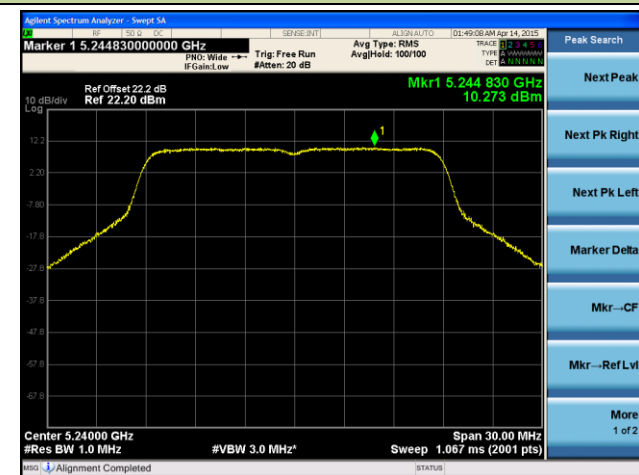

Channel 48 (5240MHz)