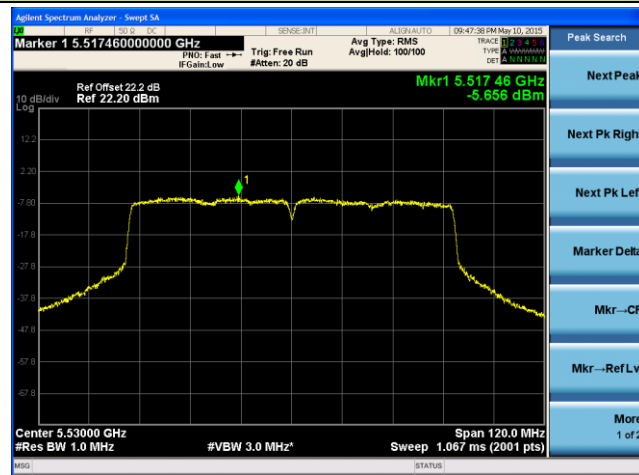

**Channel 118 (5590MHz)**

**ANTENNA 3# - 802.11ac-VHT80 Power Spectral Density - Ant 0 / Ant 0 + 1**

**Channel 42 (5210MHz)**

**Channel 58 (5290MHz)**

**Channel 106 (5530MHz)**

**Channel 122 (5610MHz)**

**Channel 138 (5690MHz)**

**Channel 155 (5775MHz)**

**ANTENNA 3# - 802.11ac-VHT80 Power Spectral Density - Ant 1 / Ant 0 + 1**
**Channel 42 (5210MHz)**

**Channel 58 (5290MHz)**

**Channel 106 (5530MHz)**

**Channel 122 (5610MHz)**

**Channel 138 (5690MHz)**