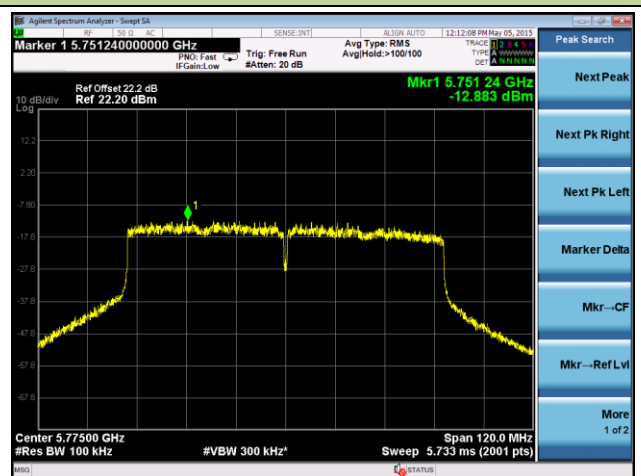

**Channel 118 (5590MHz)**

**ANTENNA 3# - 802.11ac-VHT80 Power Spectral Density - Ant 0 / Ant 0 + 1**

**Channel 42 (5210MHz)**

**Channel 58 (5290MHz)**

**Channel 106 (5530MHz)**

**Channel 122 (5610MHz)**

**Channel 138 (5690MHz)**

**Channel 155 (5775MHz)**

**ANTENNA 3# - 802.11ac-VHT80 Power Spectral Density - Ant 1 / Ant 0 + 1**
**Channel 42 (5210MHz)**

**Channel 58 (5290MHz)**

**Channel 106 (5530MHz)**

**Channel 122 (5610MHz)**

**Channel 138 (5690MHz)**