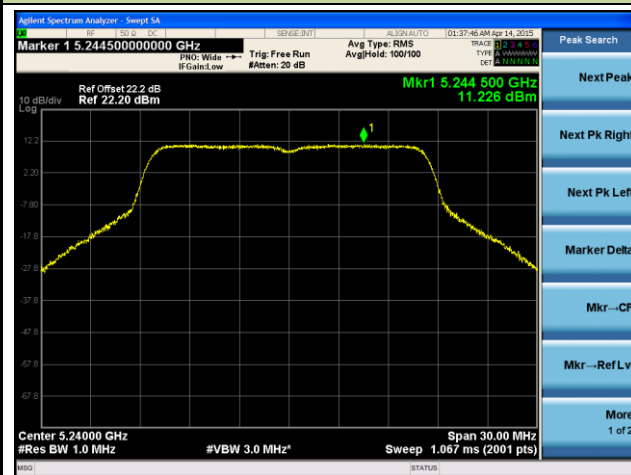

Channel 48 (5240MHz)