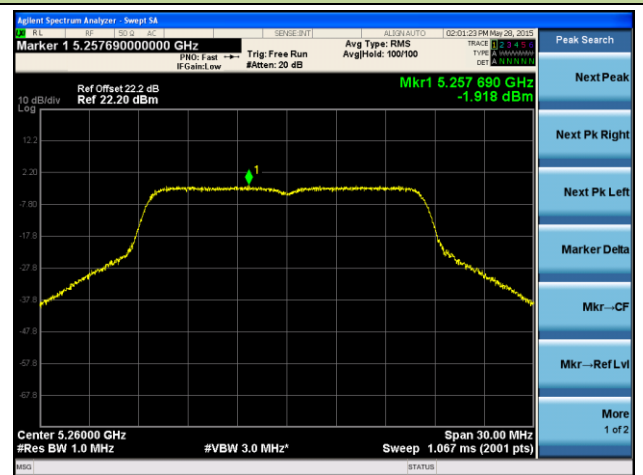

Channel 52 (5260MHz)