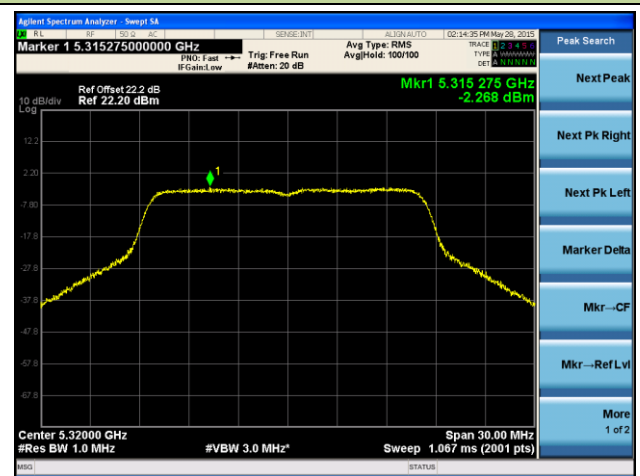

Channel 64 (5320MHz)