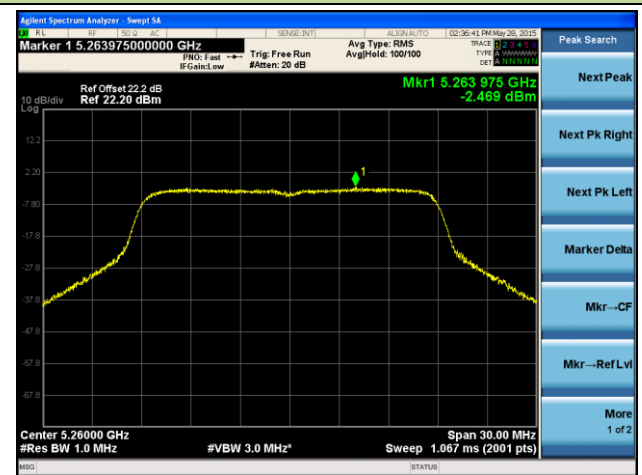

Channel 52 (5260MHz)