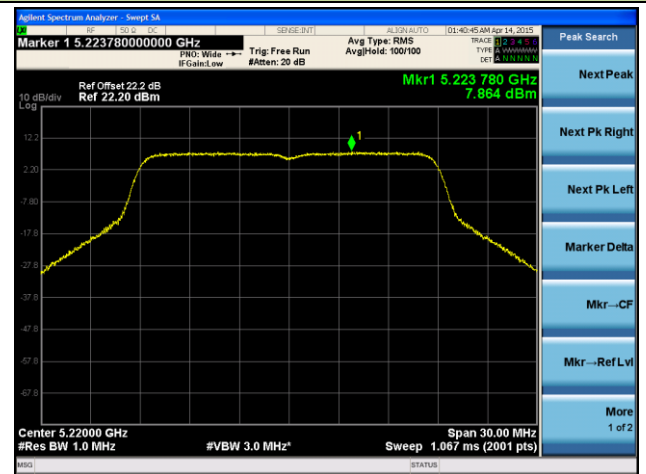

**Channel 64 (5320MHz)**

**ANTENNA 4# - 802.11n-HT20 Power Spectral Density - Ant 0 / Ant 0 + 1**

**Channel 36 (5180MHz)**

**Channel 44 (5220MHz)**

**Channel 48 (5240MHz)**

**Channel 52 (5260MHz)**

**Channel 60 (5300MHz)**

**Channel 64 (5320MHz)**
