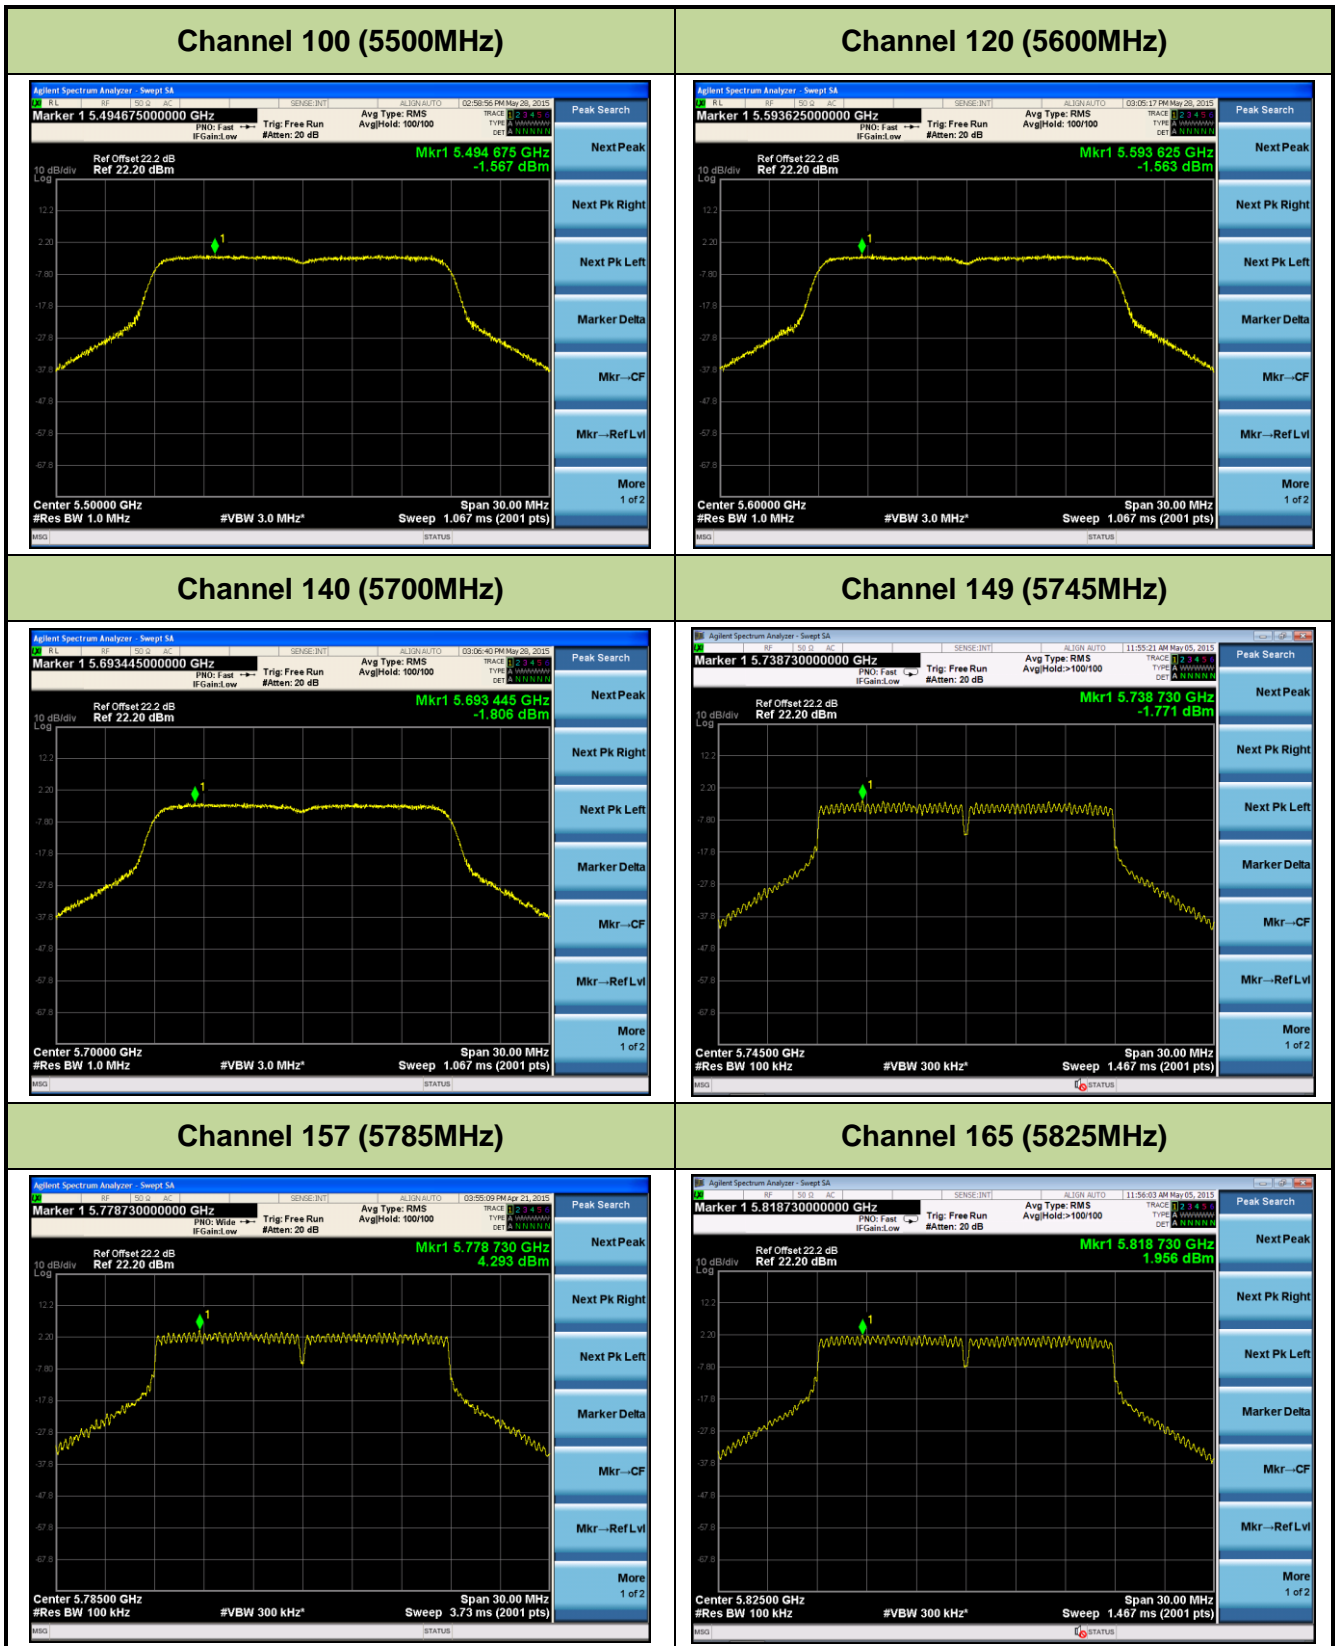

**Channel 64 (5320MHz)**

**ANTENNA 4# - 802.11a Power Spectral Density - Ant 1 / Ant 0 + 1**

**Channel 36 (5180MHz)**

**Channel 44 (5220MHz)**

**Channel 48 (5240MHz)**

**Channel 52 (5260MHz)**

**Channel 60 (5300MHz)**

**Channel 64 (5320MHz)**

**ANTENNA 4# - 802.11n-HT20 Power Spectral Density - Ant 0 / Ant 0 + 1**

**Channel 36 (5180MHz)**

**Channel 44 (5220MHz)**

**Channel 48 (5240MHz)**

**Channel 52 (5260MHz)**

**Channel 60 (5300MHz)**

**Channel 64 (5320MHz)**

**ANTENNA 4# - 802.11n-HT20 Power Spectral Density - Ant 1 / Ant 0 + 1**
**Channel 36 (5180MHz)**

**Channel 44 (5220MHz)**

**Channel 48 (5240MHz)**

**Channel 52 (5260MHz)**

**Channel 60 (5300MHz)**

**Channel 64 (5320MHz)**
