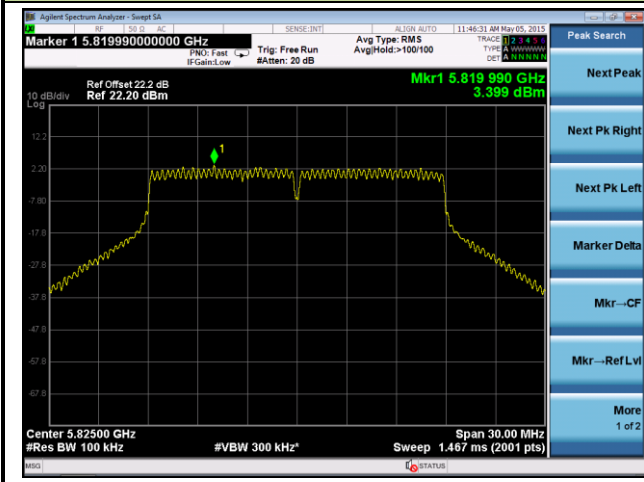

### Channel 165 (5825MHz)

**ANTENNA 3# - 802.11ac-VHT40 Power Spectral Density - Ant 0 / Ant 0 + 1**

**Channel 38 (5190MHz)**

**Channel 46 (5230MHz)**

**Channel 54 (5270MHz)**

**Channel 62 (5310MHz)**

**Channel 102 (5510MHz)**

**Channel 118 (5590MHz)**

**ANTENNA 3# - 802.11ac-VHT40 Power Spectral Density - Ant 1 / Ant 0 + 1**

**Channel 38 (5190MHz)**

**Channel 46 (5230MHz)**

**Channel 54 (5270MHz)**

**Channel 62 (5310MHz)**

**Channel 102 (5510MHz)**