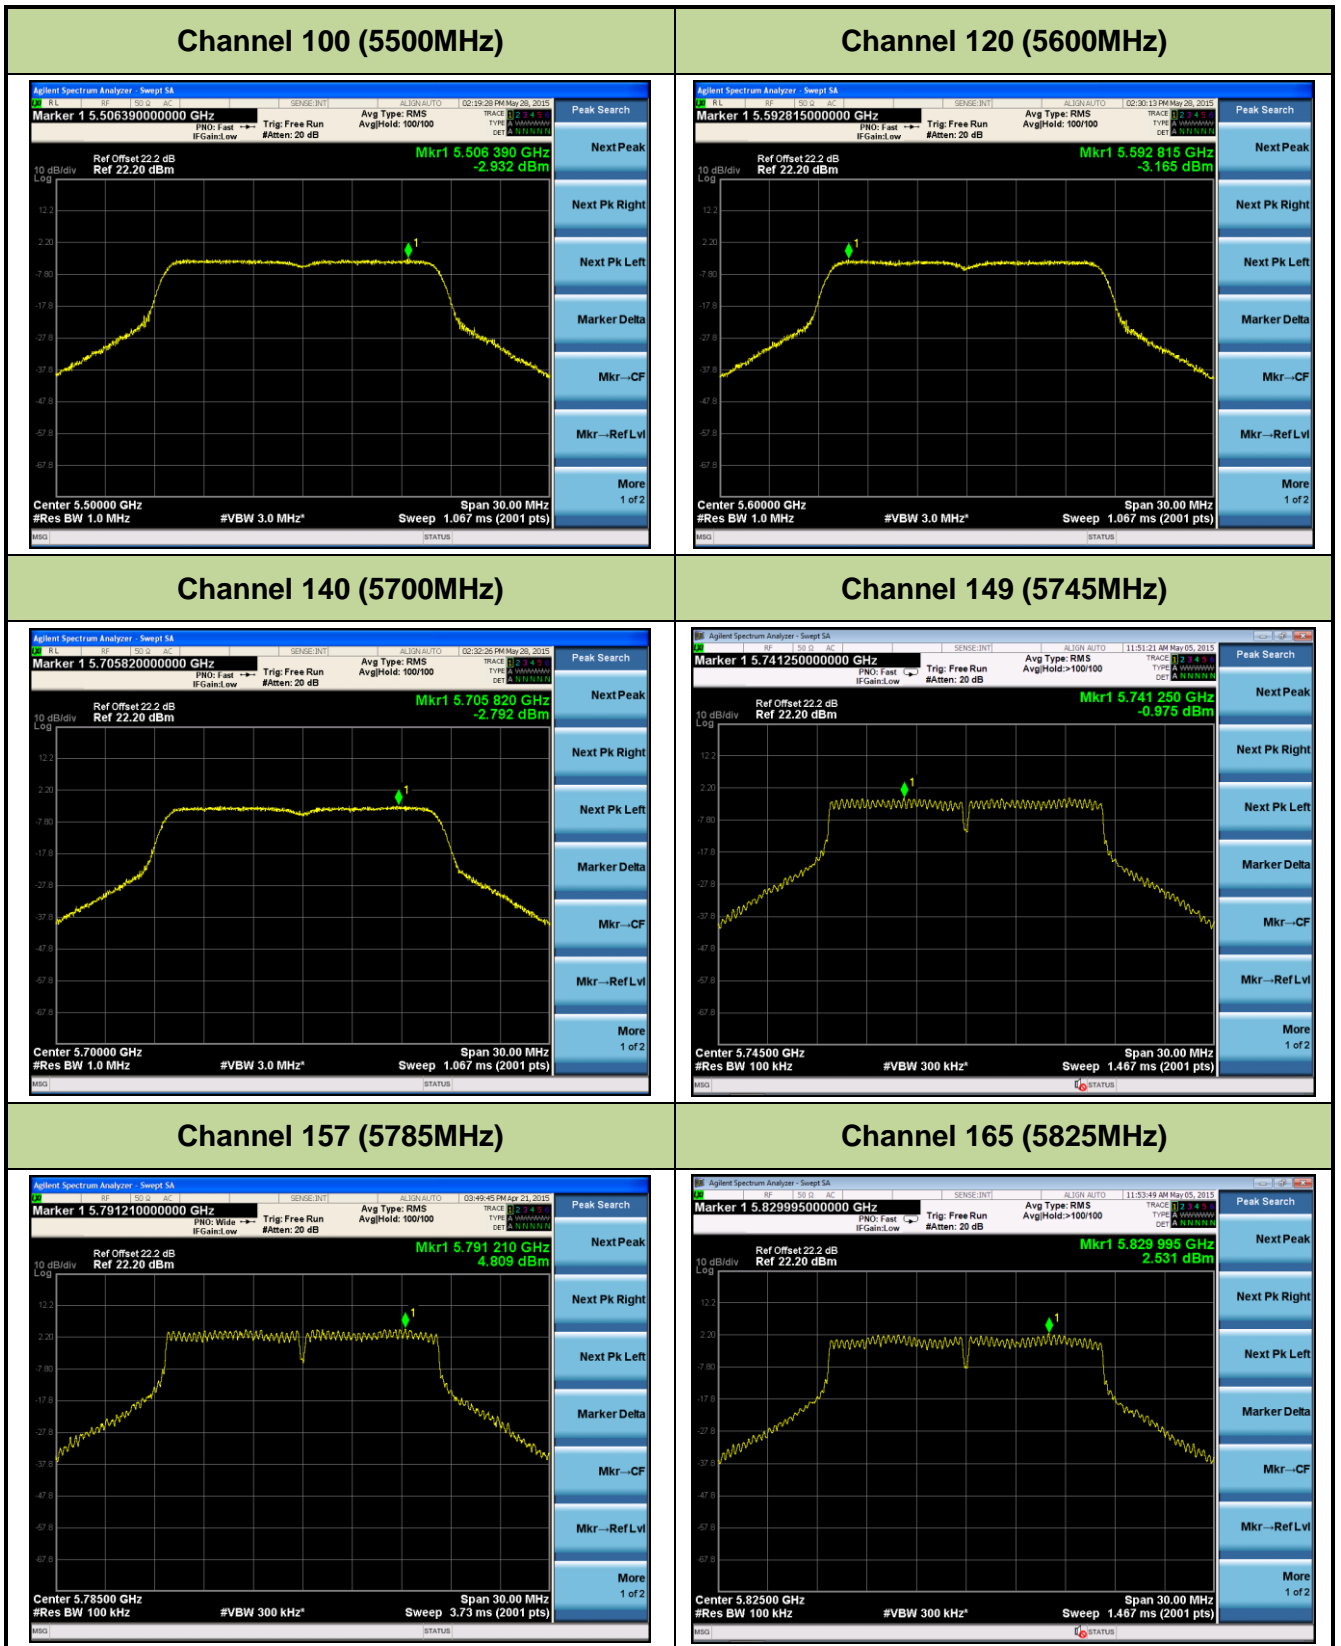

**Channel 155 (5775MHz)**

**ANTENNA 3# - 802.11ac-VHT80 Power Spectral Density - Ant 1 / Ant 0 + 1**
**Channel 42 (5210MHz)**

**Channel 58 (5290MHz)**

**Channel 106 (5530MHz)**

**Channel 122 (5610MHz)**

**Channel 138 (5690MHz)**

**Channel 155 (5755MHz)**

**ANTENNA 4# - 802.11a Power Spectral Density - Ant 0 / Ant 0 + 1**
**Channel 36 (5180MHz)**

**Channel 44 (5220MHz)**

**Channel 48 (5240MHz)**

**Channel 52 (5260MHz)**

**Channel 60 (5300MHz)**

**Channel 64 (5320MHz)**

**ANTENNA 4# - 802.11a Power Spectral Density - Ant 1 / Ant 0 + 1**

**Channel 36 (5180MHz)**

**Channel 44 (5220MHz)**

**Channel 48 (5240MHz)**

**Channel 52 (5260MHz)**

**Channel 60 (5300MHz)**

**Channel 64 (5320MHz)**

**ANTENNA 4# - 802.11n-HT20 Power Spectral Density - Ant 0 / Ant 0 + 1**

**Channel 36 (5180MHz)**

**Channel 44 (5220MHz)**

**Channel 48 (5240MHz)**

**Channel 52 (5260MHz)**

**Channel 60 (5300MHz)**