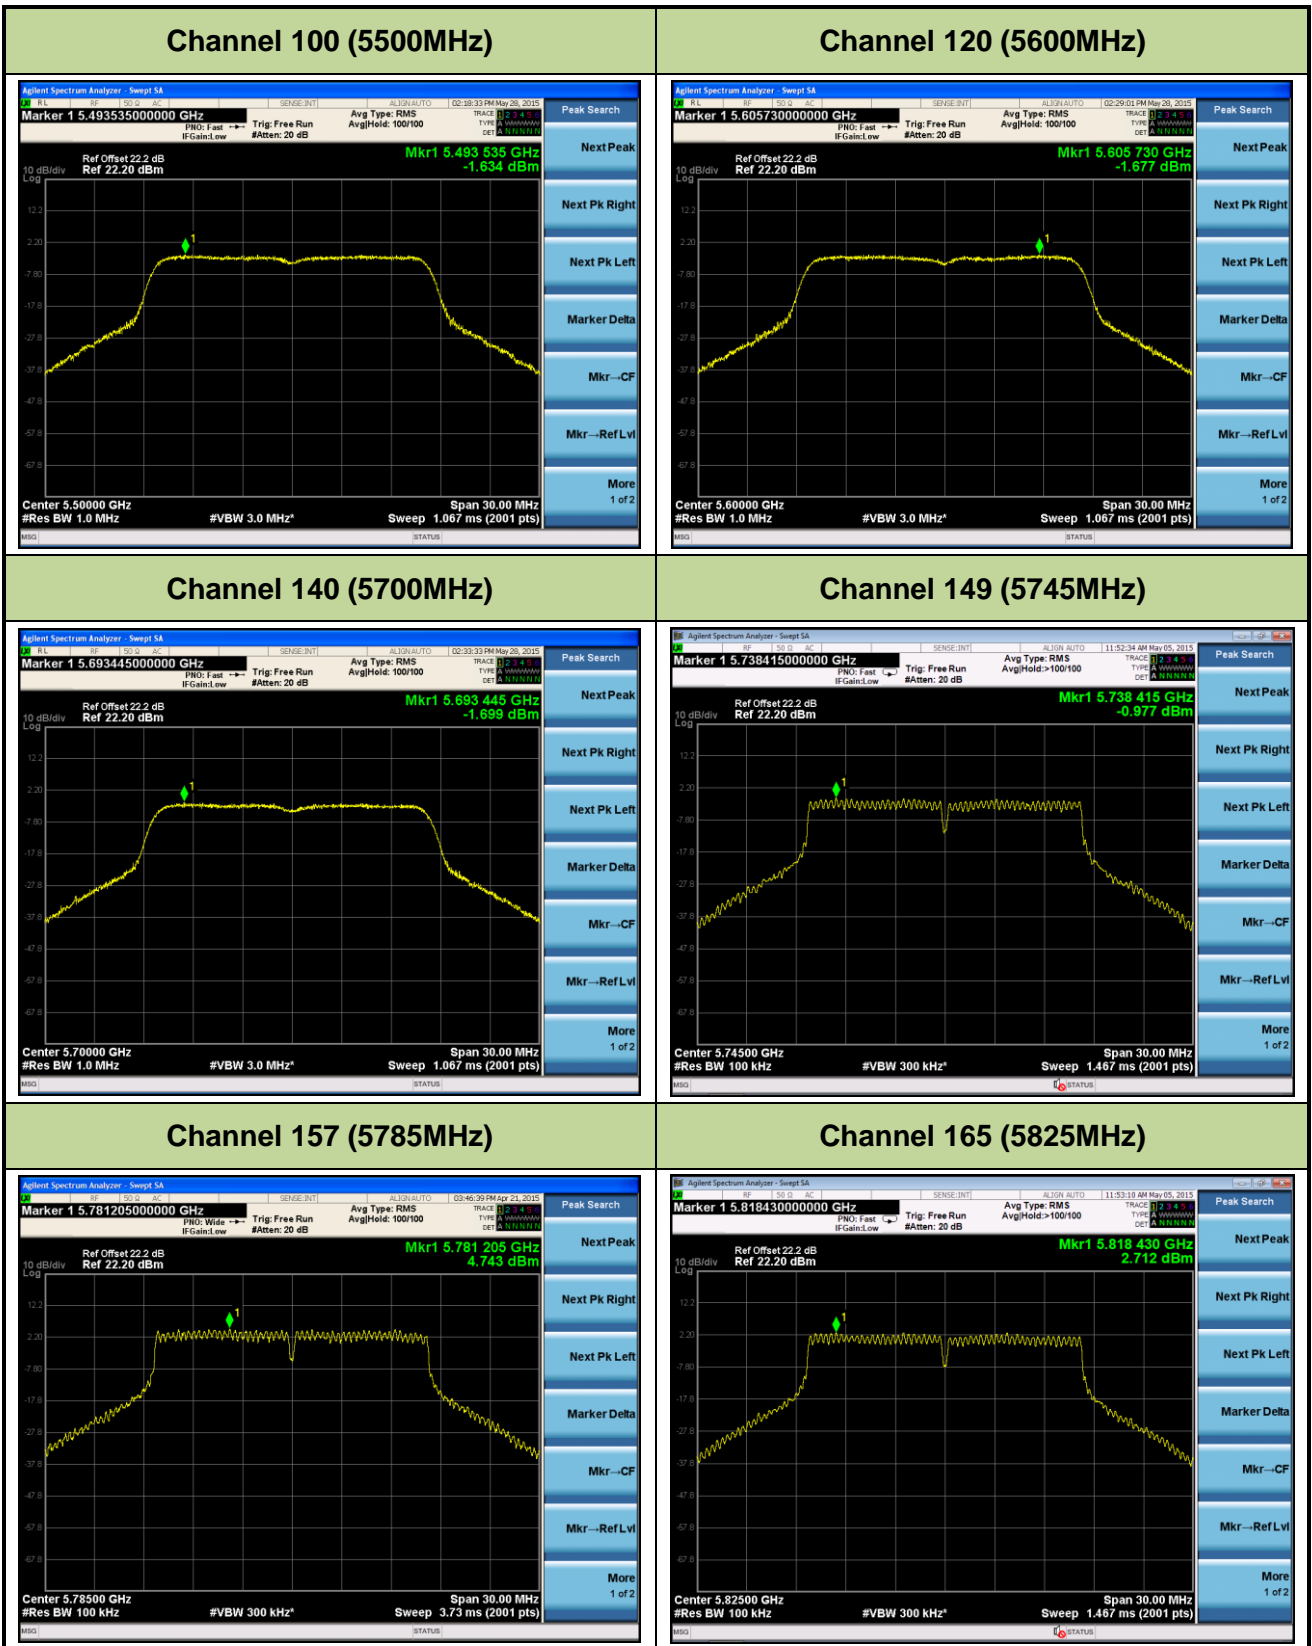

**Channel 118 (5590MHz)**

**ANTENNA 3# - 802.11ac-VHT80 Power Spectral Density - Ant 0 / Ant 0 + 1**

**Channel 42 (5210MHz)**

**Channel 58 (5290MHz)**

**Channel 106 (5530MHz)**

**Channel 122 (5610MHz)**

**Channel 138 (5690MHz)**

**Channel 155 (5775MHz)**

**ANTENNA 3# - 802.11ac-VHT80 Power Spectral Density - Ant 1 / Ant 0 + 1**
**Channel 42 (5210MHz)**

**Channel 58 (5290MHz)**

**Channel 106 (5530MHz)**

**Channel 122 (5610MHz)**

**Channel 138 (5690MHz)**

**Channel 155 (5755MHz)**

**ANTENNA 4# - 802.11a Power Spectral Density - Ant 0 / Ant 0 + 1**
**Channel 36 (5180MHz)**

**Channel 44 (5220MHz)**

**Channel 48 (5240MHz)**

**Channel 52 (5260MHz)**

**Channel 60 (5300MHz)**

**Channel 64 (5320MHz)**

**ANTENNA 4# - 802.11a Power Spectral Density - Ant 1 / Ant 0 + 1**

**Channel 36 (5180MHz)**

**Channel 44 (5220MHz)**

**Channel 48 (5240MHz)**

**Channel 52 (5260MHz)**

**Channel 60 (5300MHz)**