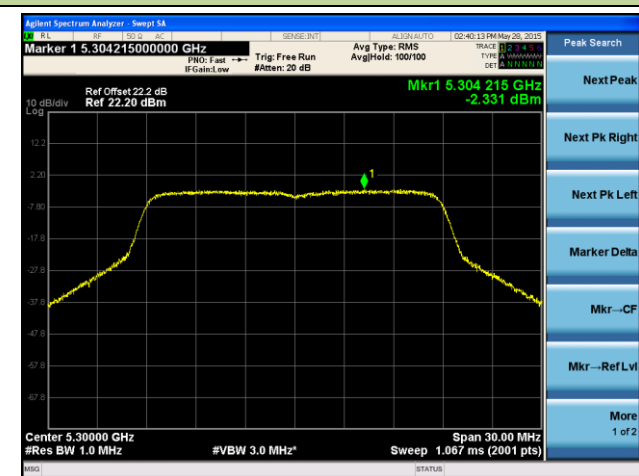

Channel 60 (5300MHz)