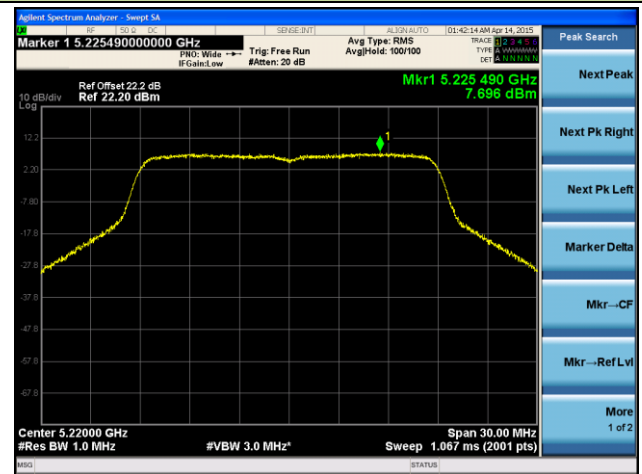

Channel 44 (5220MHz)