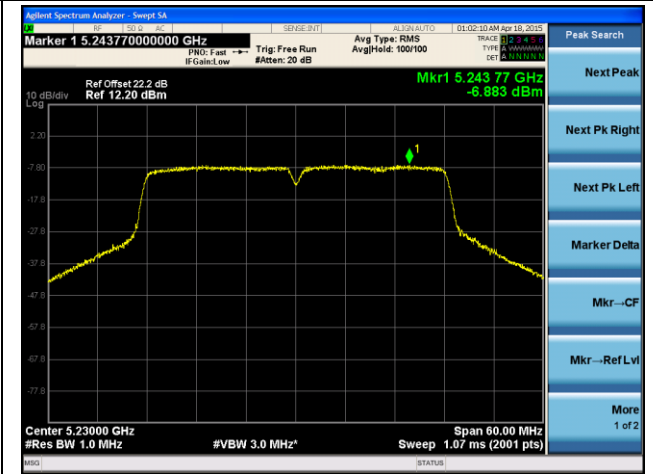

### Channel 165 (5825MHz)

**ANTENNA 3# - 802.11ac-VHT40 Power Spectral Density - Ant 0 / Ant 0 + 1**

**Channel 38 (5190MHz)**

**Channel 46 (5230MHz)**

**Channel 54 (5270MHz)**

**Channel 62 (5310MHz)**

**Channel 102 (5510MHz)**

**Channel 118 (5590MHz)**

**ANTENNA 3# - 802.11ac-VHT40 Power Spectral Density - Ant 1 / Ant 0 + 1**

**Channel 38 (5190MHz)**

**Channel 46 (5230MHz)**

**Channel 54 (5270MHz)**

**Channel 62 (5310MHz)**

**Channel 102 (5510MHz)**