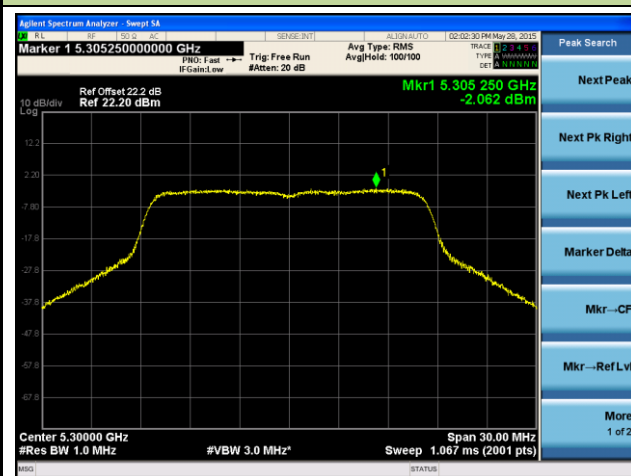

Channel 60 (5300MHz)