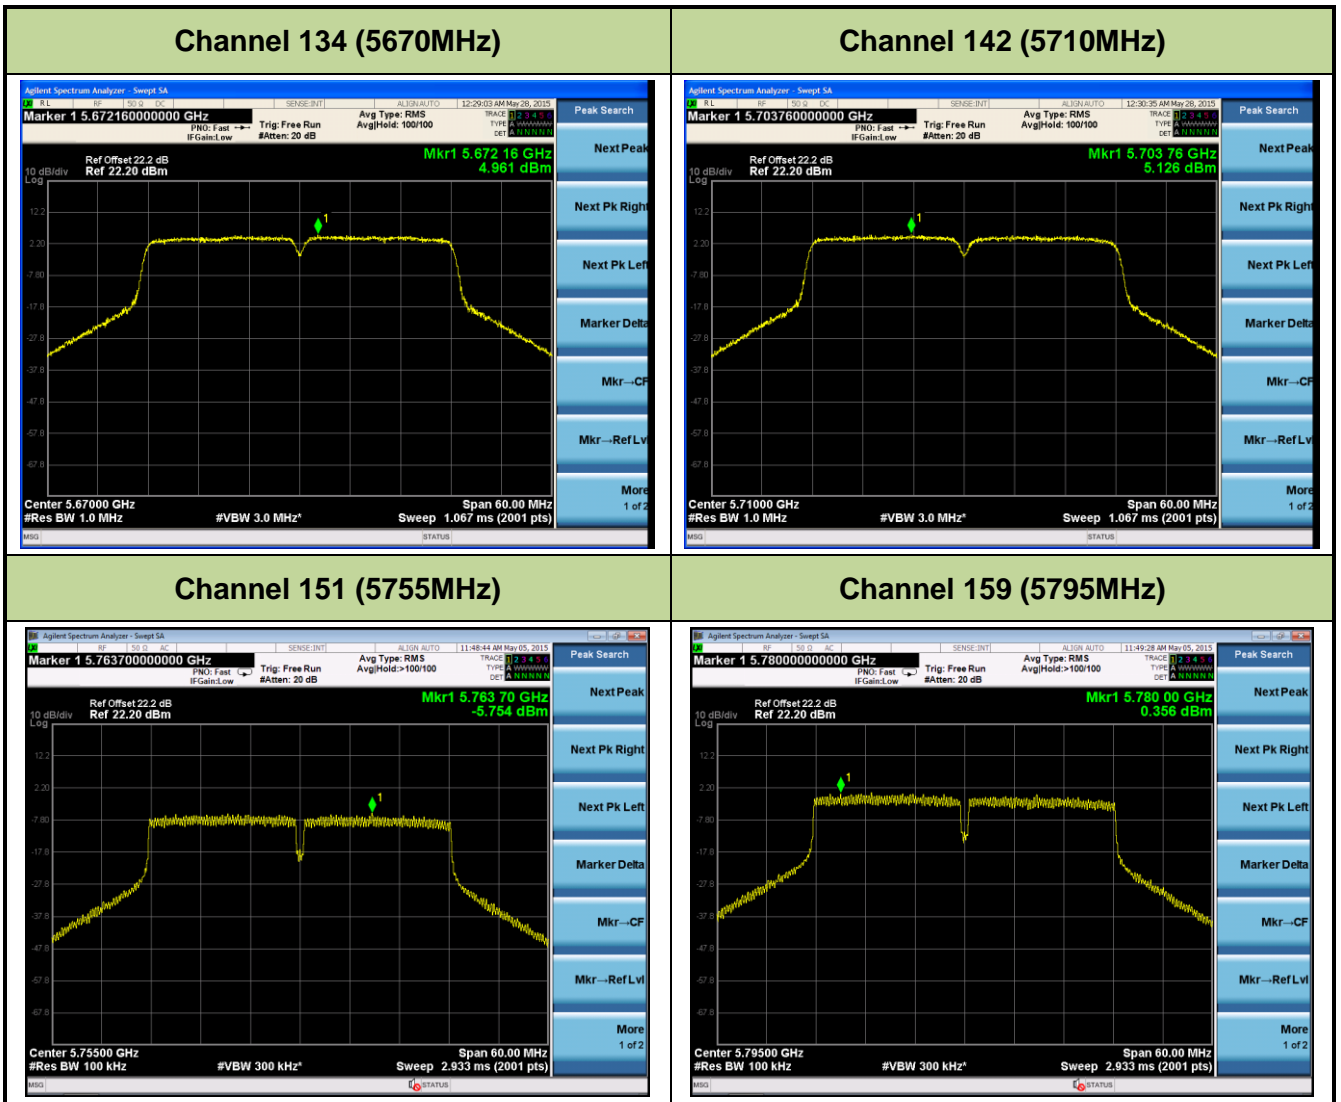

### Channel 165 (5825MHz)

**ANTENNA 3# - 802.11ac-VHT40 Power Spectral Density - Ant 0 / Ant 0 + 1**

**Channel 38 (5190MHz)**

**Channel 46 (5230MHz)**

**Channel 54 (5270MHz)**

**Channel 62 (5310MHz)**

**Channel 102 (5510MHz)**

**Channel 118 (5590MHz)**

**ANTENNA 3# - 802.11ac-VHT40 Power Spectral Density - Ant 1 / Ant 0 + 1**

**Channel 38 (5190MHz)**

**Channel 46 (5230MHz)**

**Channel 54 (5270MHz)**

**Channel 62 (5310MHz)**

**Channel 102 (5510MHz)**

**Channel 118 (5590MHz)**

**ANTENNA 3# - 802.11ac-VHT80 Power Spectral Density - Ant 0 / Ant 0 + 1**

**Channel 42 (5210MHz)**

**Channel 58 (5290MHz)**

**Channel 106 (5530MHz)**

**Channel 122 (5610MHz)**

**Channel 138 (5690MHz)**