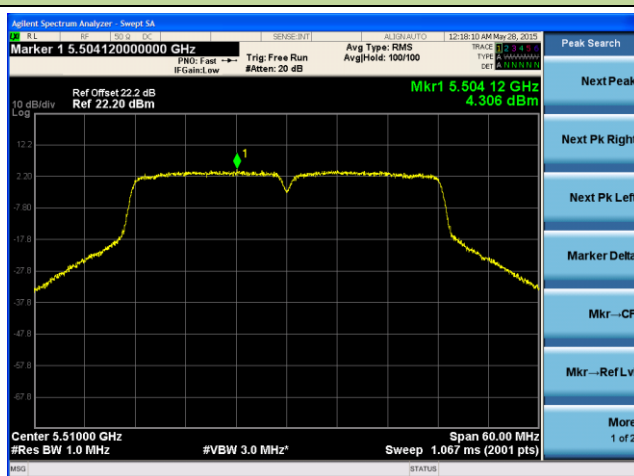

### Channel 165 (5825MHz)

**ANTENNA 3# - 802.11ac-VHT40 Power Spectral Density - Ant 0 / Ant 0 + 1**

**Channel 38 (5190MHz)**

**Channel 46 (5230MHz)**

**Channel 54 (5270MHz)**

**Channel 62 (5310MHz)**

**Channel 102 (5510MHz)**

**Channel 118 (5590MHz)**

**ANTENNA 3# - 802.11ac-VHT40 Power Spectral Density - Ant 1 / Ant 0 + 1**

**Channel 38 (5190MHz)**

**Channel 46 (5230MHz)**

**Channel 54 (5270MHz)**

**Channel 62 (5310MHz)**

**Channel 102 (5510MHz)**