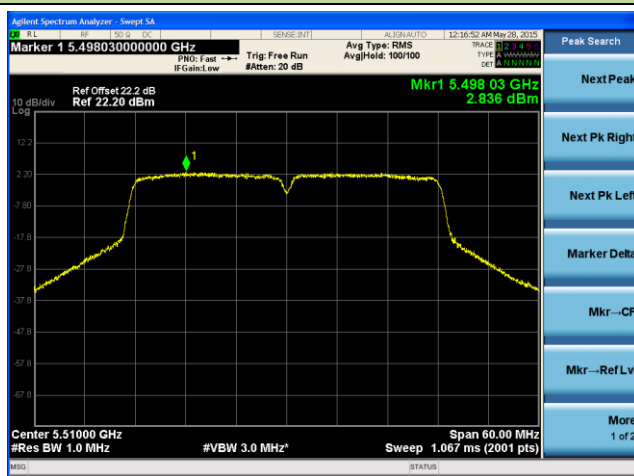

**Channel 118 (5590MHz)**

**ANTENNA 3# - 802.11ac-VHT40 Power Spectral Density - Ant 1 / Ant 0 + 1**

**Channel 38 (5190MHz)**

**Channel 46 (5230MHz)**

**Channel 54 (5270MHz)**

**Channel 62 (5310MHz)**

**Channel 102 (5510MHz)**

**Channel 118 (5590MHz)**

**ANTENNA 3# - 802.11ac-VHT80 Power Spectral Density - Ant 0 / Ant 0 + 1**

**Channel 42 (5210MHz)**

**Channel 58 (5290MHz)**

**Channel 106 (5530MHz)**

**Channel 122 (5610MHz)**

**Channel 138 (5690MHz)**