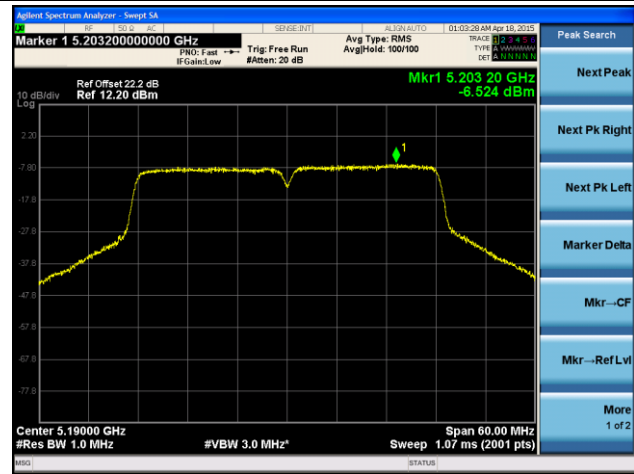

### Channel 165 (5825MHz)

**ANTENNA 3# - 802.11ac-VHT40 Power Spectral Density - Ant 0 / Ant 0 + 1**

**Channel 38 (5190MHz)**

**Channel 46 (5230MHz)**

**Channel 54 (5270MHz)**

**Channel 62 (5310MHz)**

**Channel 102 (5510MHz)**

**Channel 118 (5590MHz)**

**ANTENNA 3# - 802.11ac-VHT40 Power Spectral Density - Ant 1 / Ant 0 + 1**

**Channel 38 (5190MHz)**

**Channel 46 (5230MHz)**

**Channel 54 (5270MHz)**

**Channel 62 (5310MHz)**

**Channel 102 (5510MHz)**