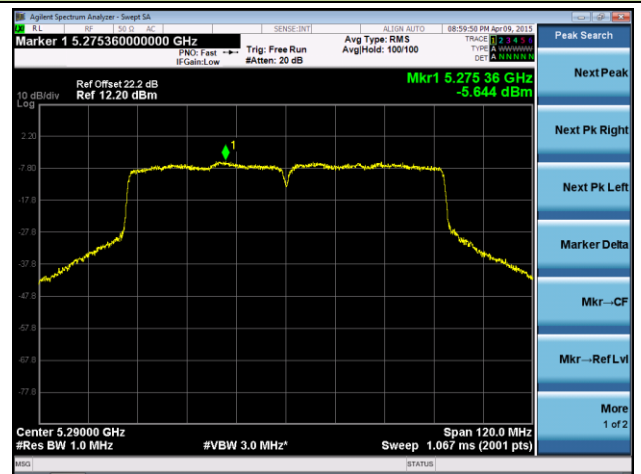

**Channel 118 (5590MHz)**

**ANTENNA 3# - 802.11ac-VHT80 Power Spectral Density - Ant 0 / Ant 0 + 1**

**Channel 42 (5210MHz)**

**Channel 58 (5290MHz)**

**Channel 106 (5530MHz)**

**Channel 122 (5610MHz)**

**Channel 138 (5690MHz)**

**Channel 155 (5775MHz)**

**ANTENNA 3# - 802.11ac-VHT80 Power Spectral Density - Ant 1 / Ant 0 + 1**
**Channel 42 (5210MHz)**

**Channel 58 (5290MHz)**

**Channel 106 (5530MHz)**

**Channel 122 (5610MHz)**

**Channel 138 (5690MHz)**