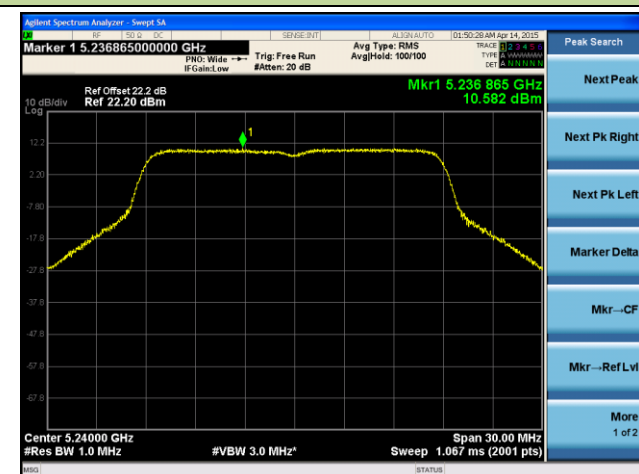

**Channel 64 (5320MHz)**

**ANTENNA 4# - 802.11n-HT20 Power Spectral Density - Ant 0 / Ant 0 + 1**

**Channel 36 (5180MHz)**

**Channel 44 (5220MHz)**

**Channel 48 (5240MHz)**

**Channel 52 (5260MHz)**

**Channel 60 (5300MHz)**