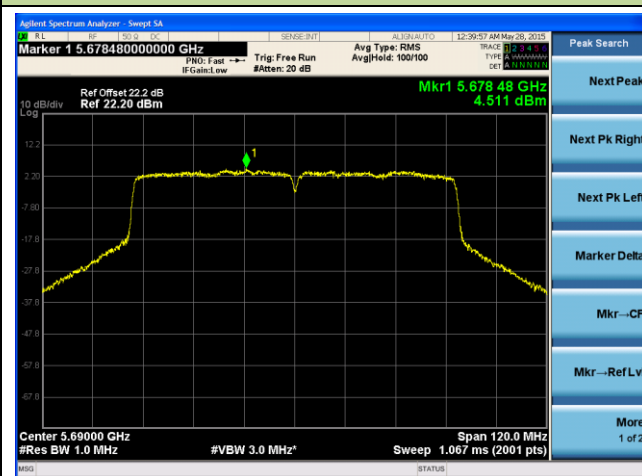

**Channel 118 (5590MHz)**

**ANTENNA 3# - 802.11ac-VHT80 Power Spectral Density - Ant 0 / Ant 0 + 1**

**Channel 42 (5210MHz)**

**Channel 58 (5290MHz)**

**Channel 106 (5530MHz)**

**Channel 122 (5610MHz)**

**Channel 138 (5690MHz)**

**Channel 155 (5775MHz)**

**ANTENNA 3# - 802.11ac-VHT80 Power Spectral Density - Ant 1 / Ant 0 + 1**
**Channel 42 (5210MHz)**

**Channel 58 (5290MHz)**

**Channel 106 (5530MHz)**

**Channel 122 (5610MHz)**

**Channel 138 (5690MHz)**