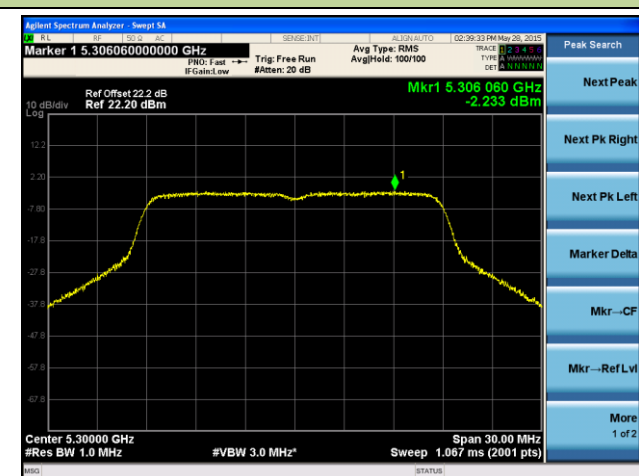

**Channel 64 (5320MHz)**

**ANTENNA 4# - 802.11n-HT20 Power Spectral Density - Ant 0 / Ant 0 + 1**

**Channel 36 (5180MHz)**

**Channel 44 (5220MHz)**

**Channel 48 (5240MHz)**

**Channel 52 (5260MHz)**

**Channel 60 (5300MHz)**