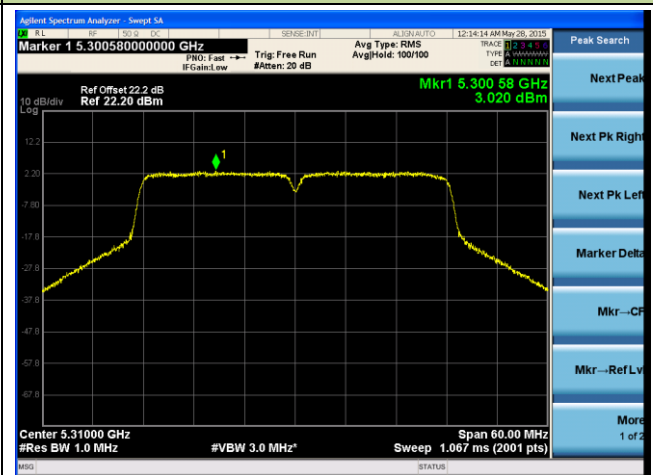

### Channel 165 (5825MHz)

**ANTENNA 3# - 802.11ac-VHT40 Power Spectral Density - Ant 0 / Ant 0 + 1**

**Channel 38 (5190MHz)**

**Channel 46 (5230MHz)**

**Channel 54 (5270MHz)**

**Channel 62 (5310MHz)**

**Channel 102 (5510MHz)**

**Channel 118 (5590MHz)**

**ANTENNA 3# - 802.11ac-VHT40 Power Spectral Density - Ant 1 / Ant 0 + 1**

**Channel 38 (5190MHz)**

**Channel 46 (5230MHz)**

**Channel 54 (5270MHz)**

**Channel 62 (5310MHz)**

**Channel 102 (5510MHz)**