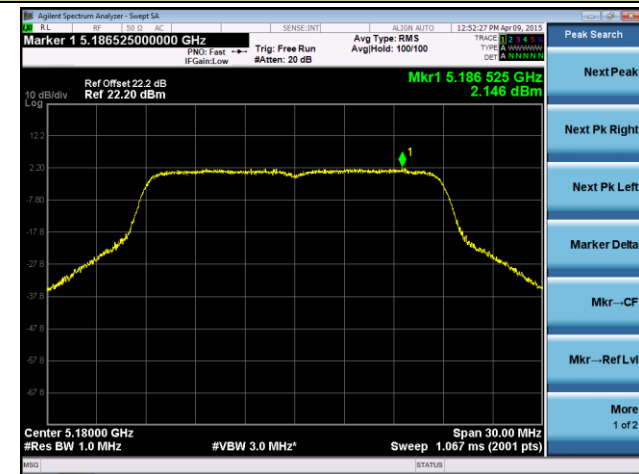

ANTENNA 4# - 802.11n-HT20 Power Spectral Density - Ant 0 / Ant 0 + 1

Channel 36 (5180MHz)