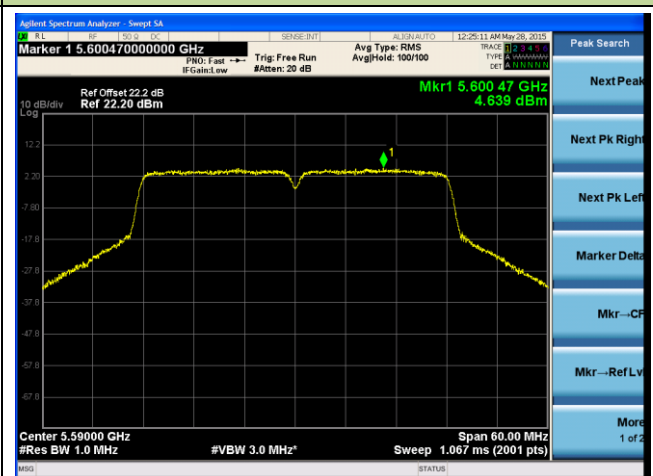

### Channel 165 (5825MHz)

**ANTENNA 3# - 802.11ac-VHT40 Power Spectral Density - Ant 0 / Ant 0 + 1**

**Channel 38 (5190MHz)**

**Channel 46 (5230MHz)**

**Channel 54 (5270MHz)**

**Channel 62 (5310MHz)**

**Channel 102 (5510MHz)**

**Channel 118 (5590MHz)**

**ANTENNA 3# - 802.11ac-VHT40 Power Spectral Density - Ant 1 / Ant 0 + 1**

**Channel 38 (5190MHz)**

**Channel 46 (5230MHz)**

**Channel 54 (5270MHz)**

**Channel 62 (5310MHz)**

**Channel 102 (5510MHz)**