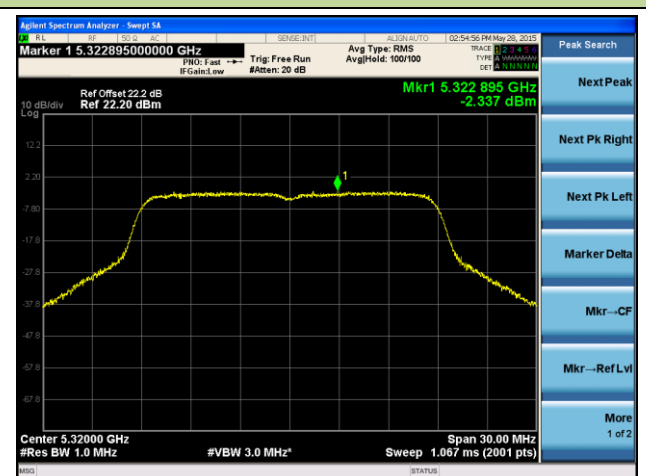

**Channel 64 (5320MHz)**

**ANTENNA 4# - 802.11n-HT20 Power Spectral Density - Ant 0 / Ant 0 + 1**

**Channel 36 (5180MHz)**

**Channel 44 (5220MHz)**

**Channel 48 (5240MHz)**

**Channel 52 (5260MHz)**

**Channel 60 (5300MHz)**

**Channel 64 (5320MHz)**

**ANTENNA 4# - 802.11n-HT20 Power Spectral Density - Ant 1 / Ant 0 + 1**
**Channel 36 (5180MHz)**

**Channel 44 (5220MHz)**

**Channel 48 (5240MHz)**

**Channel 52 (5260MHz)**

**Channel 60 (5300MHz)**

**Channel 64 (5320MHz)**
