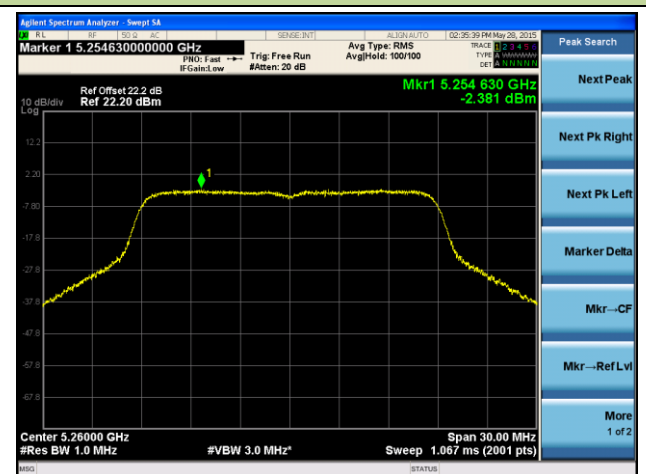

**Channel 64 (5320MHz)**

**ANTENNA 4# - 802.11n-HT20 Power Spectral Density - Ant 0 / Ant 0 + 1**

**Channel 36 (5180MHz)**

**Channel 44 (5220MHz)**

**Channel 48 (5240MHz)**

**Channel 52 (5260MHz)**

**Channel 60 (5300MHz)**

**Channel 64 (5320MHz)**

**ANTENNA 4# - 802.11n-HT20 Power Spectral Density - Ant 1 / Ant 0 + 1**
**Channel 36 (5180MHz)**

**Channel 44 (5220MHz)**

**Channel 48 (5240MHz)**

**Channel 52 (5260MHz)**

**Channel 60 (5300MHz)**

**Channel 64 (5320MHz)**
