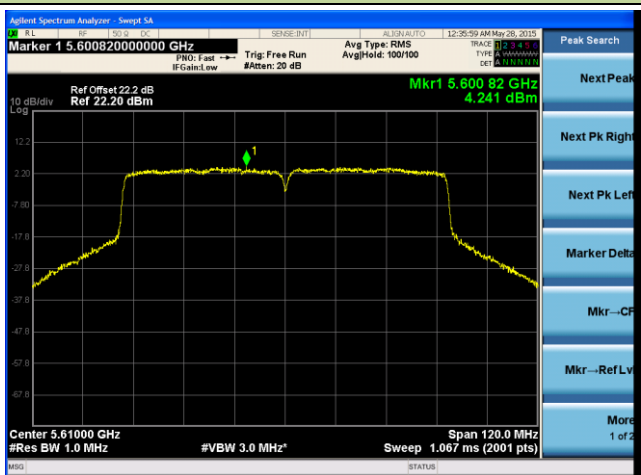

**Channel 118 (5590MHz)**

**ANTENNA 3# - 802.11ac-VHT80 Power Spectral Density - Ant 0 / Ant 0 + 1**

**Channel 42 (5210MHz)**

**Channel 58 (5290MHz)**

**Channel 106 (5530MHz)**

**Channel 122 (5610MHz)**

**Channel 138 (5690MHz)**

**Channel 155 (5775MHz)**

**ANTENNA 3# - 802.11ac-VHT80 Power Spectral Density - Ant 1 / Ant 0 + 1**
**Channel 42 (5210MHz)**

**Channel 58 (5290MHz)**

**Channel 106 (5530MHz)**

**Channel 122 (5610MHz)**

**Channel 138 (5690MHz)**