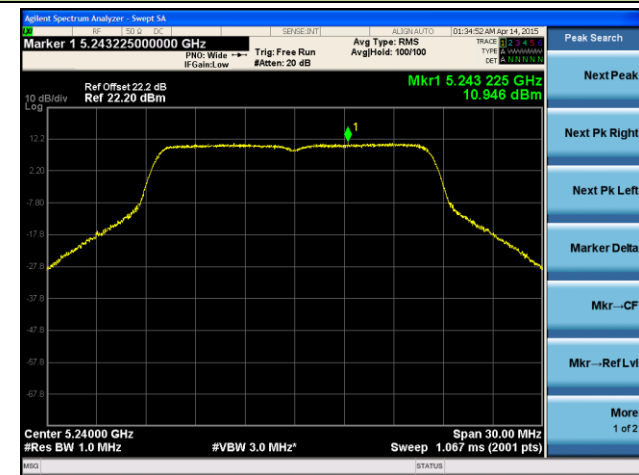

**Channel 64 (5320MHz)**

**ANTENNA 4# - 802.11a Power Spectral Density - Ant 1 / Ant 0 + 1**

**Channel 36 (5180MHz)**

**Channel 44 (5220MHz)**

**Channel 48 (5240MHz)**

**Channel 52 (5260MHz)**

**Channel 60 (5300MHz)**