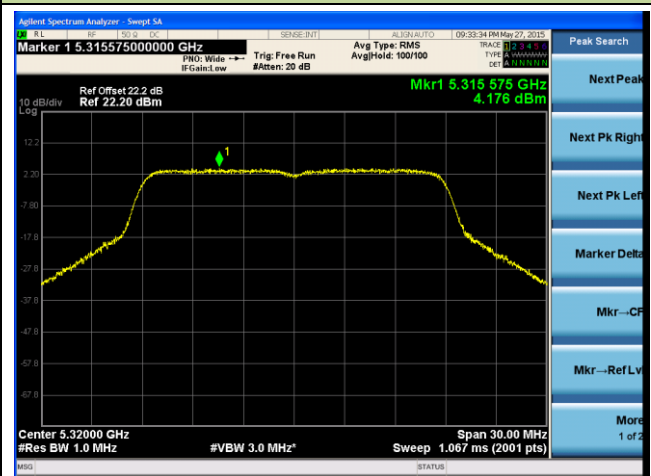

ANTENNA 3# - 802.11n-HT20 Power Spectral Density - Ant 0 / Ant 0 + 1

Channel 36 (5180MHz)

Channel 44 (5220MHz)

Channel 48 (5240MHz)

Channel 52 (5260MHz)

Channel 60 (5300MHz)

Channel 64 (5320MHz)

ANTENNA 3# - 802.11n-HT20 Power Spectral Density - Ant 1 / Ant 0 + 1
Channel 36 (5180MHz)