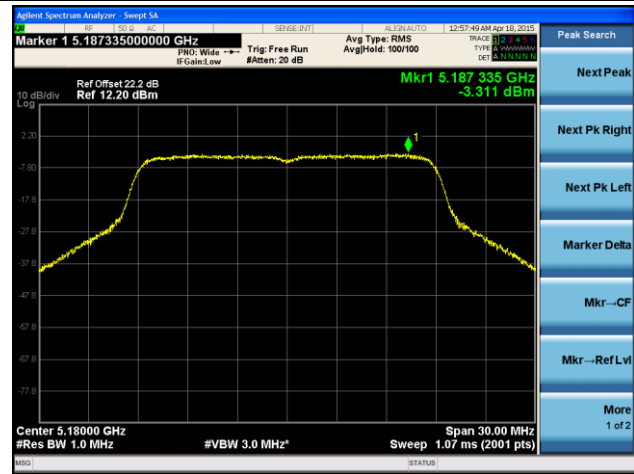

ANTENNA 3# - 802.11n-HT20 Power Spectral Density - Ant 0 / Ant 0 + 1

Channel 36 (5180MHz)

Channel 44 (5220MHz)

Channel 48 (5240MHz)

Channel 52 (5260MHz)

Channel 60 (5300MHz)

Channel 64 (5320MHz)

ANTENNA 3# - 802.11n-HT20 Power Spectral Density - Ant 1 / Ant 0 + 1
Channel 36 (5180MHz)