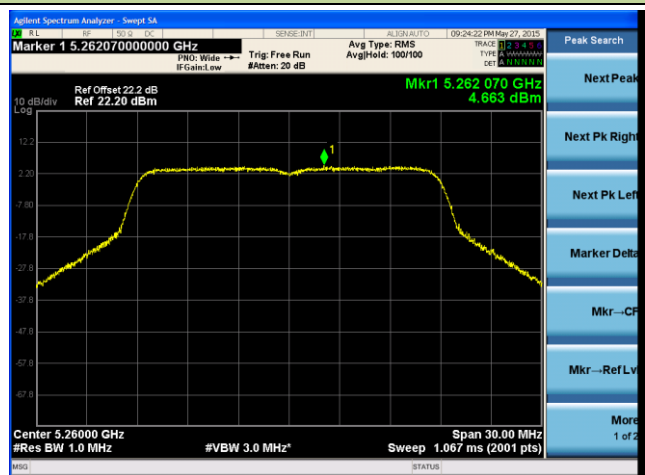

Channel 52 (5260MHz)