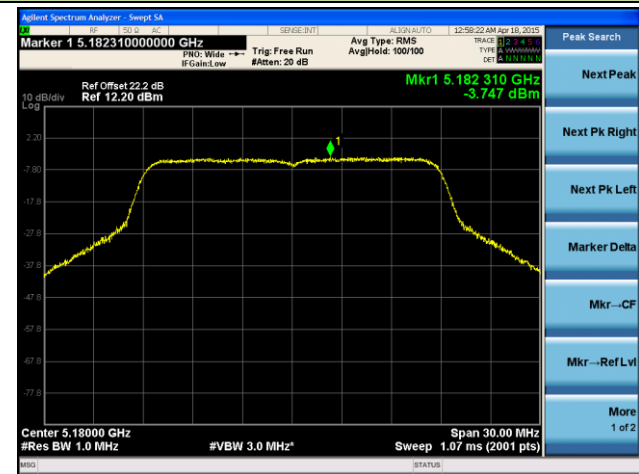

ANTENNA 3# - 802.11n-HT20 Power Spectral Density - Ant 0 / Ant 0 + 1

Channel 36 (5180MHz)

Channel 44 (5220MHz)

Channel 48 (5240MHz)

Channel 52 (5260MHz)

Channel 60 (5300MHz)

Channel 64 (5320MHz)

ANTENNA 3# - 802.11n-HT20 Power Spectral Density - Ant 1 / Ant 0 + 1
Channel 36 (5180MHz)