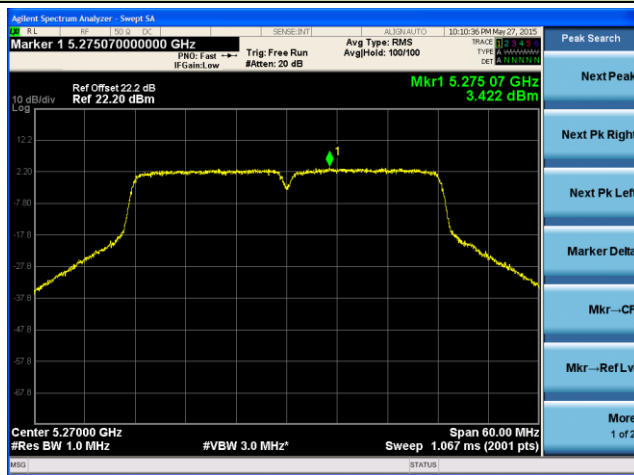

Channel 54 (5270MHz)

Channel 62 (5310MHz)

Channel 102 (5510MHz)

Channel 118 (5590MHz)

ANTENNA 3# - 802.11n-HT40 Power Spectral Density - Ant 1 / Ant 0 + 1

Channel 38 (5190MHz)

Channel 46 (5230MHz)

Channel 54 (5270MHz)