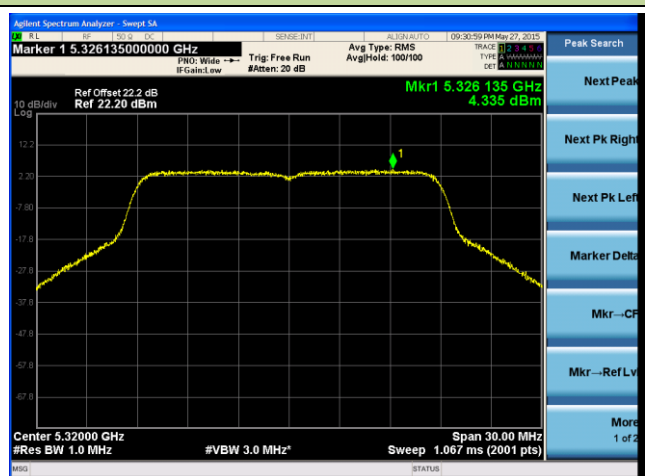

Channel 64 (5320MHz)