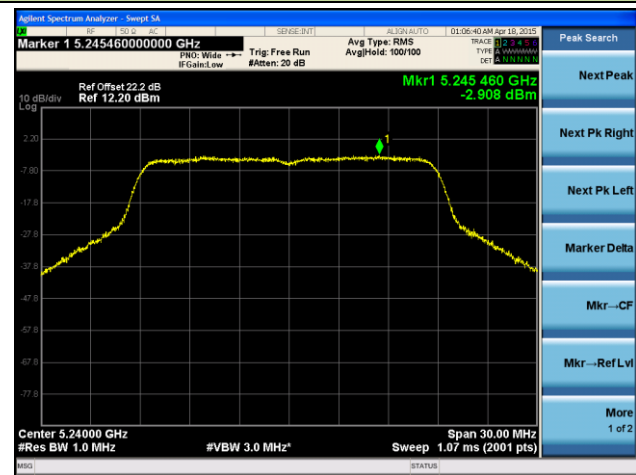

Channel 60 (5300MHz)

Channel 64 (5320MHz)

Channel 165 (5825MHz)

ANTENNA 3# - 802.11ac-VHT20 Power Spectral Density - Ant 1 / Ant 0 + 1

Channel 36 (5180MHz)

Channel 44 (5220MHz)

Channel 48 (5240MHz)

Channel 52 (5260MHz)

Channel 60 (5300MHz)

Channel 64 (5320MHz)