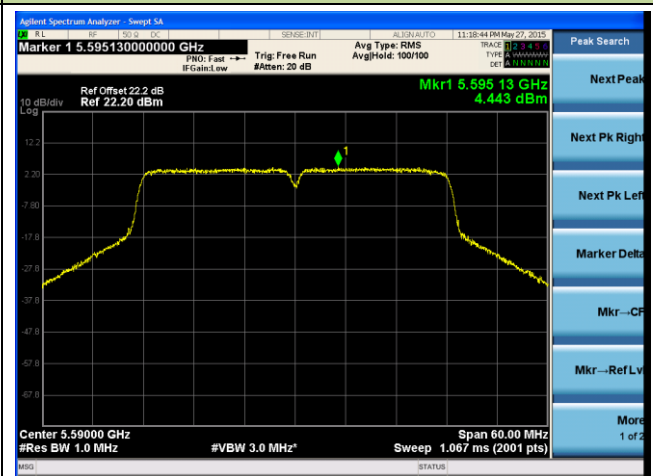

Channel 118 (5590MHz)