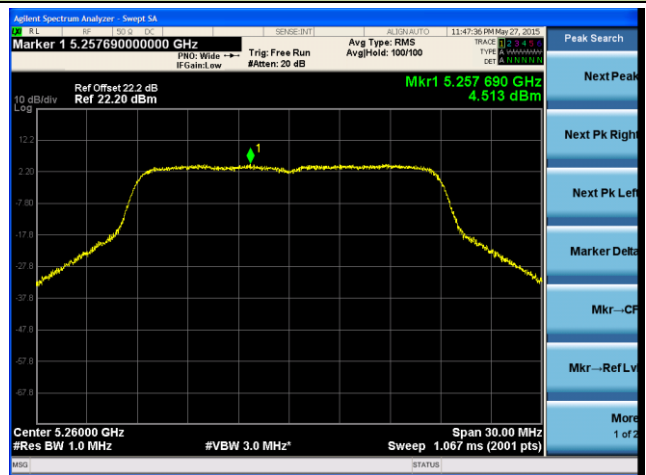

Channel 60 (5300MHz)

Channel 64 (5320MHz)

Channel 165 (5825MHz)

ANTENNA 3# - 802.11ac-VHT20 Power Spectral Density - Ant 1 / Ant 0 + 1

Channel 36 (5180MHz)

Channel 44 (5220MHz)

Channel 48 (5240MHz)

Channel 52 (5260MHz)

Channel 60 (5300MHz)

Channel 64 (5320MHz)