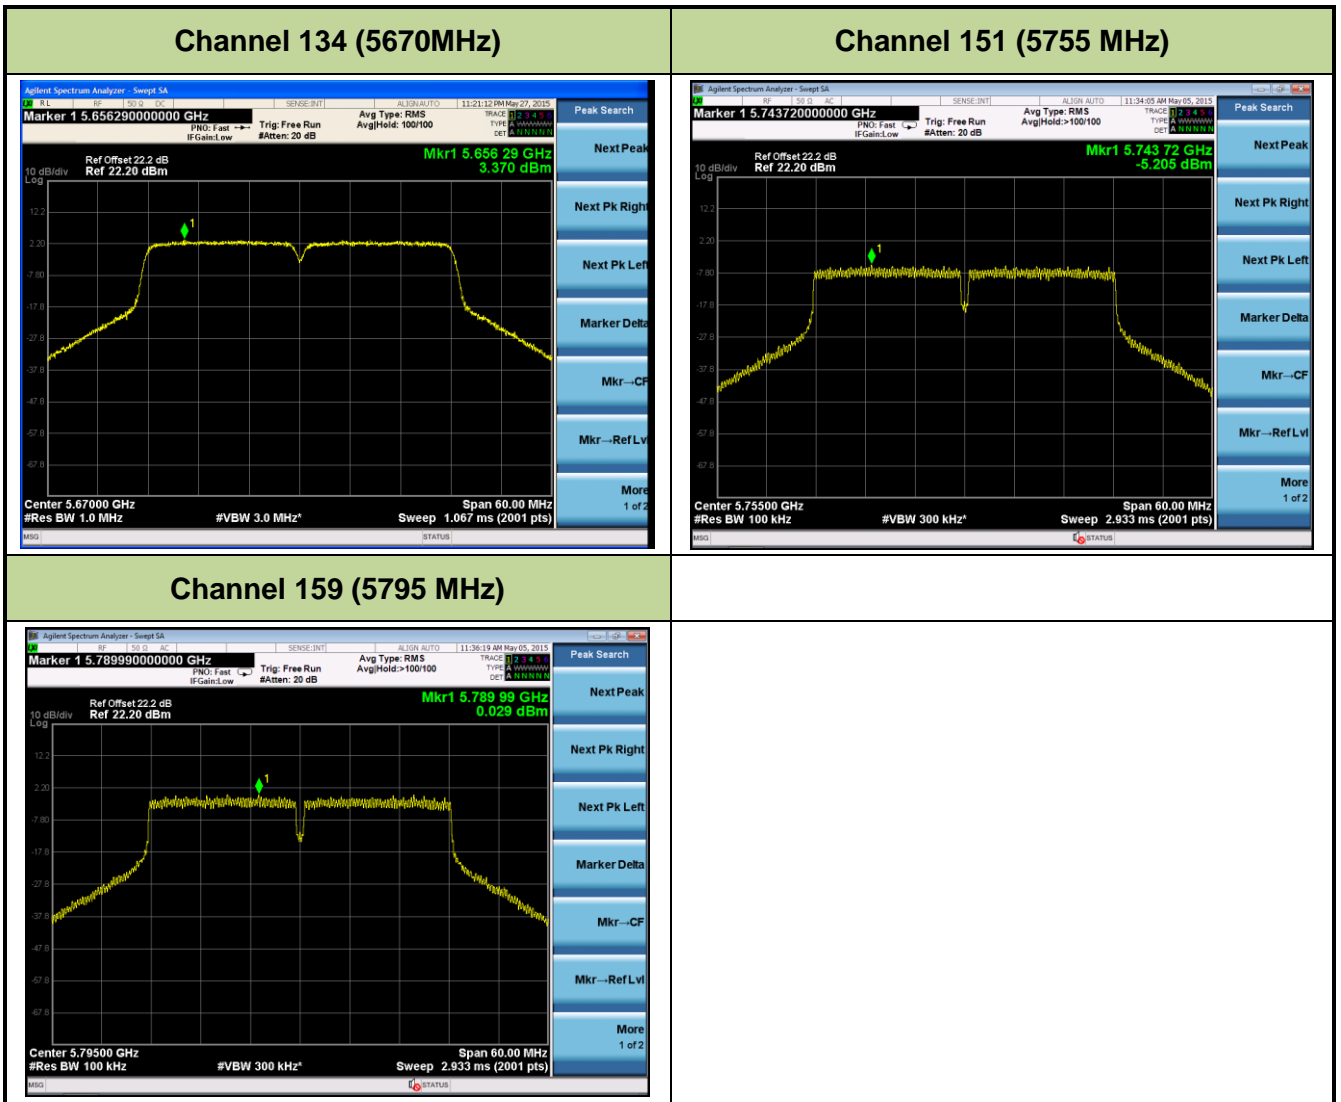

Channel 54 (5270MHz)

Channel 62 (5310MHz)

Channel 102 (5510MHz)

Channel 118 (5590MHz)

ANTENNA 3# - 802.11n-HT40 Power Spectral Density - Ant 1 / Ant 0 + 1

Channel 38 (5190MHz)

Channel 46 (5230MHz)

Channel 54 (5270MHz)

Channel 62 (5310MHz)

Channel 102 (5510MHz)

Channel 118 (5590MHz)

ANTENNA 3# - 802.11ac-VHT20 Power Spectral Density - Ant 0 / Ant 0 + 1

Channel 36 (5180MHz)

Channel 44 (5220MHz)

Channel 48 (5240MHz)

Channel 52 (5260MHz)

Channel 60 (5300MHz)

Channel 64 (5320MHz)

Channel 165 (5825MHz)

ANTENNA 3# - 802.11ac-VHT20 Power Spectral Density - Ant 1 / Ant 0 + 1

Channel 36 (5180MHz)

Channel 44 (5220MHz)

Channel 48 (5240MHz)

Channel 52 (5260MHz)

Channel 60 (5300MHz)

Channel 64 (5320MHz)