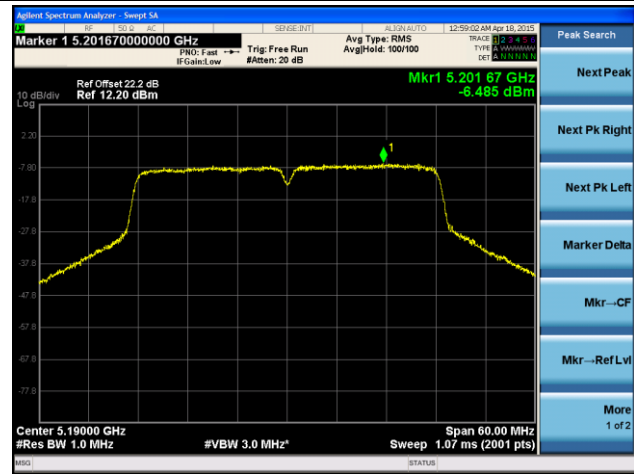

Channel 54 (5270MHz)

Channel 62 (5310MHz)

Channel 102 (5510MHz)

Channel 118 (5590MHz)

ANTENNA 3# - 802.11n-HT40 Power Spectral Density - Ant 1 / Ant 0 + 1

Channel 38 (5190MHz)

Channel 46 (5230MHz)

Channel 54 (5270MHz)