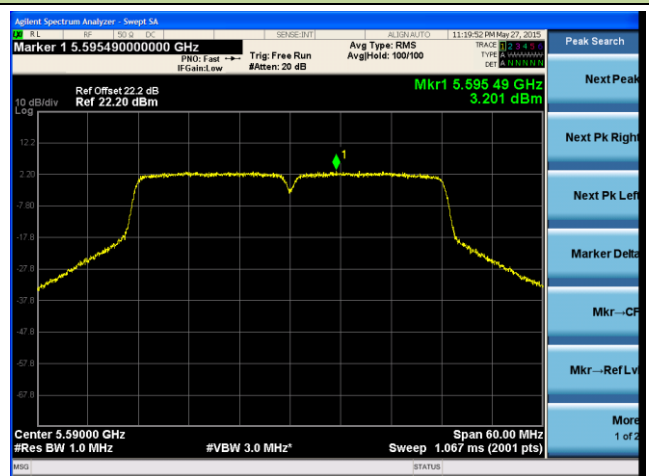

Channel 118 (5590MHz)