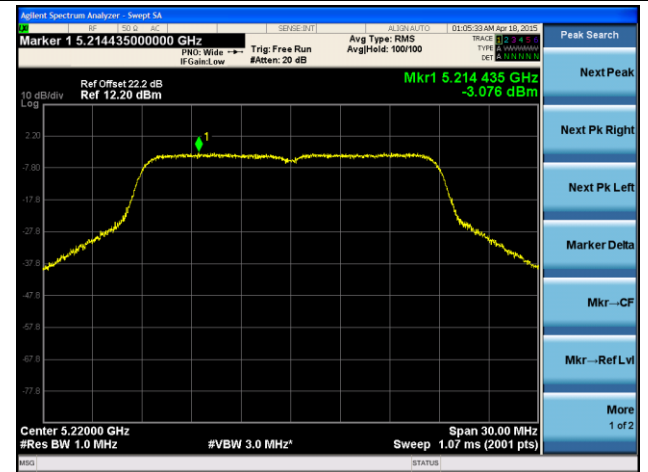

Channel 62 (5310MHz)

Channel 102 (5510MHz)

Channel 118 (5590MHz)

ANTENNA 3# - 802.11ac-VHT20 Power Spectral Density - Ant 0 / Ant 0 + 1

Channel 36 (5180MHz)

Channel 44 (5220MHz)

Channel 48 (5240MHz)

Channel 52 (5260MHz)