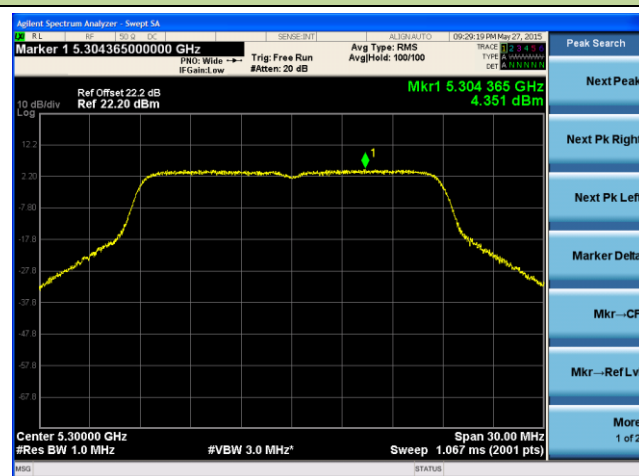

Channel 60 (5300MHz)