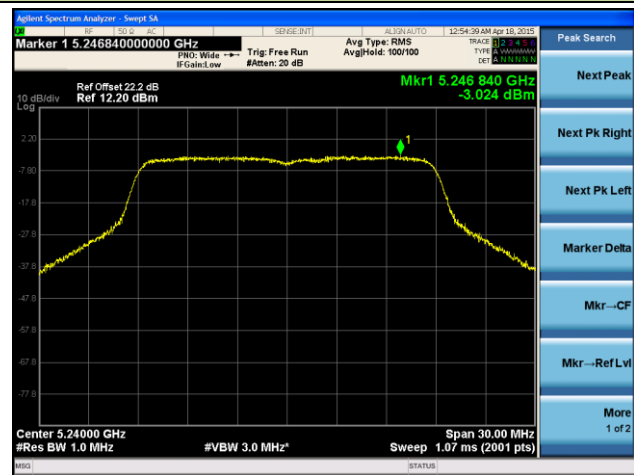

ANTENNA 3# - 802.11n-HT20 Power Spectral Density - Ant 0 / Ant 0 + 1

Channel 36 (5180MHz)

Channel 44 (5220MHz)

Channel 48 (5240MHz)

Channel 52 (5260MHz)

Channel 60 (5300MHz)

Channel 64 (5320MHz)

ANTENNA 3# - 802.11n-HT20 Power Spectral Density - Ant 1 / Ant 0 + 1
Channel 36 (5180MHz)