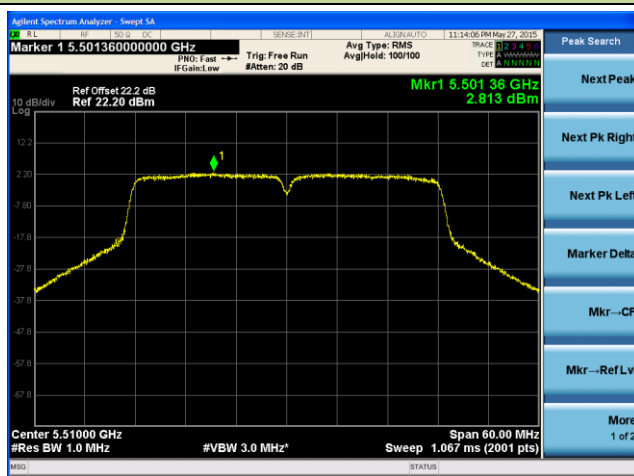

Channel 102 (5510MHz)