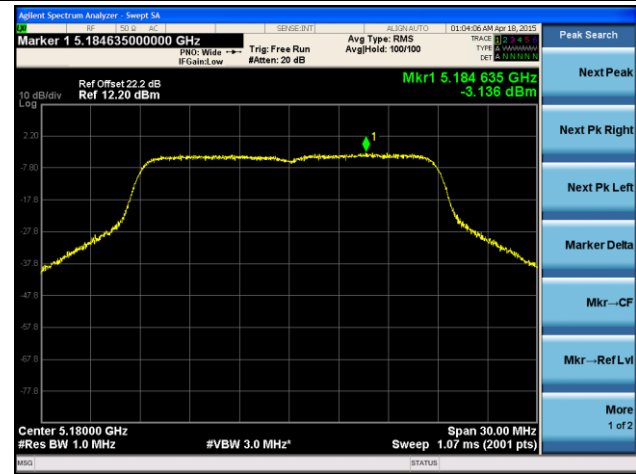

Channel 60 (5300MHz)

Channel 64 (5320MHz)

Channel 165 (5825MHz)

ANTENNA 3# - 802.11ac-VHT20 Power Spectral Density - Ant 1 / Ant 0 + 1

Channel 36 (5180MHz)

Channel 44 (5220MHz)

Channel 48 (5240MHz)

Channel 52 (5260MHz)

Channel 60 (5300MHz)

Channel 64 (5320MHz)