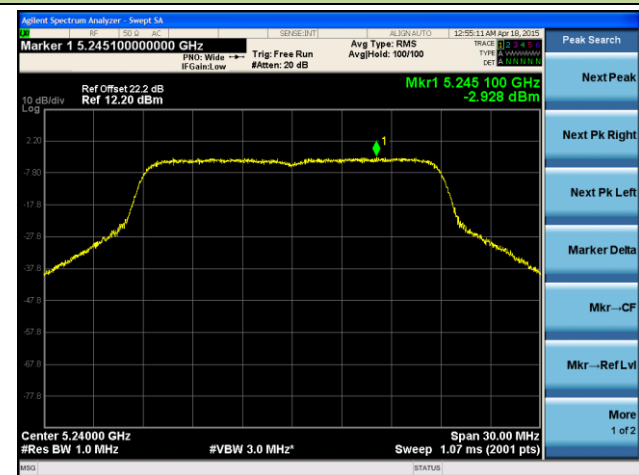

Channel 48 (5240MHz)