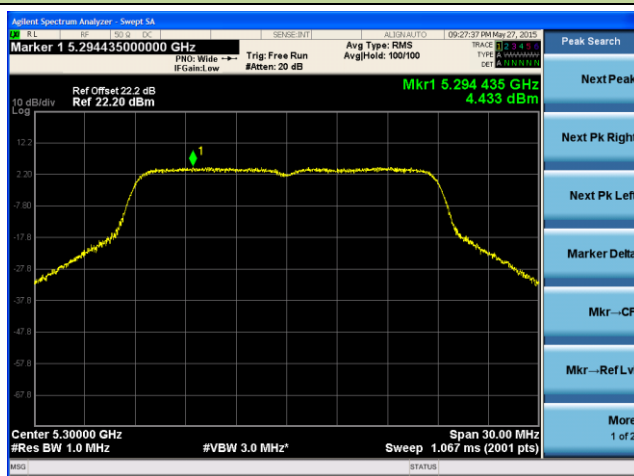

ANTENNA 3# - 802.11n-HT20 Power Spectral Density - Ant 0 / Ant 0 + 1

Channel 36 (5180MHz)

Channel 44 (5220MHz)

Channel 48 (5240MHz)

Channel 52 (5260MHz)

Channel 60 (5300MHz)

Channel 64 (5320MHz)

ANTENNA 3# - 802.11n-HT20 Power Spectral Density - Ant 1 / Ant 0 + 1
Channel 36 (5180MHz)