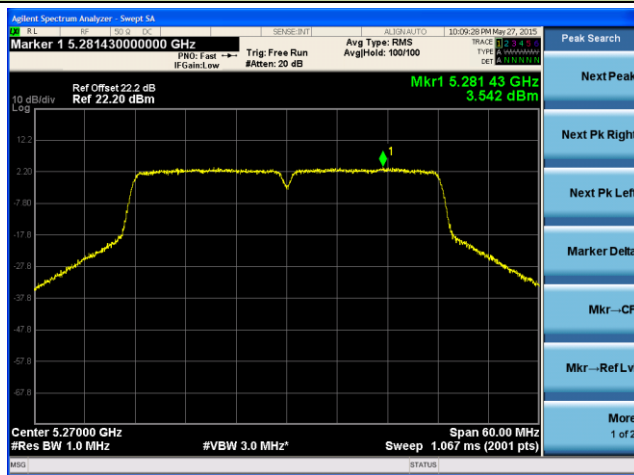

Channel 54 (5270MHz)