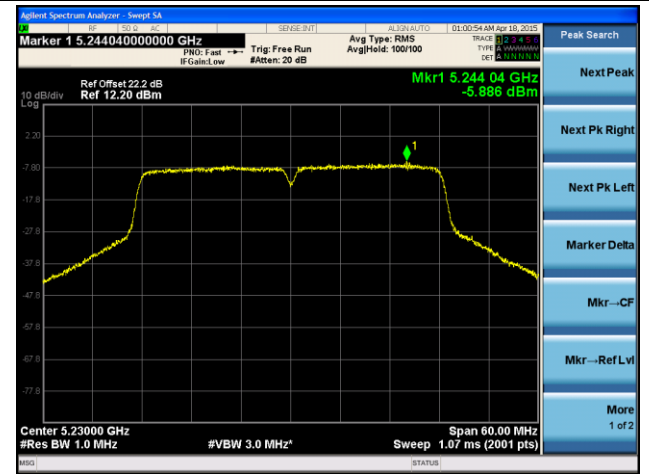

Channel 54 (5270MHz)

Channel 62 (5310MHz)

Channel 102 (5510MHz)

Channel 118 (5590MHz)

ANTENNA 3# - 802.11n-HT40 Power Spectral Density - Ant 1 / Ant 0 + 1

Channel 38 (5190MHz)

Channel 46 (5230MHz)

Channel 54 (5270MHz)