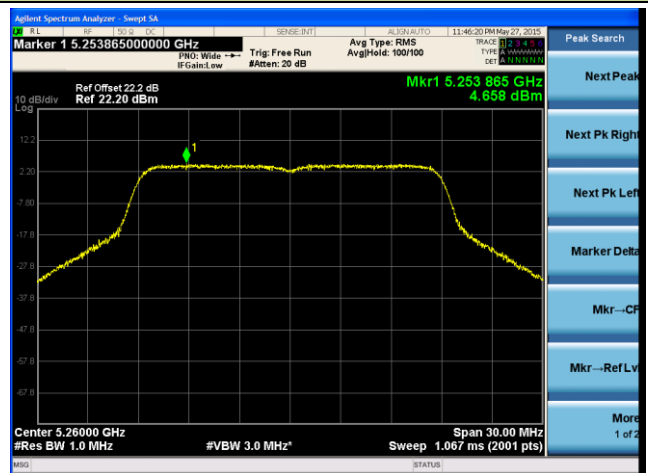

Channel 62 (5310MHz)

Channel 102 (5510MHz)

Channel 118 (5590MHz)

ANTENNA 3# - 802.11ac-VHT20 Power Spectral Density - Ant 0 / Ant 0 + 1

Channel 36 (5180MHz)

Channel 44 (5220MHz)

Channel 48 (5240MHz)

Channel 52 (5260MHz)