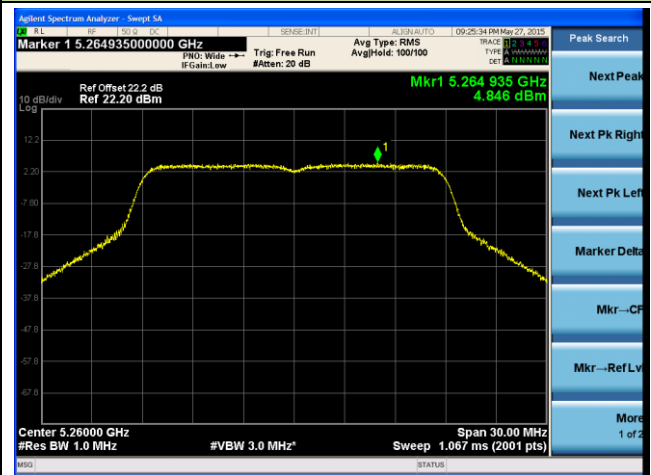

ANTENNA 3# - 802.11n-HT20 Power Spectral Density - Ant 0 / Ant 0 + 1

Channel 36 (5180MHz)

Channel 44 (5220MHz)

Channel 48 (5240MHz)

Channel 52 (5260MHz)

Channel 60 (5300MHz)

Channel 64 (5320MHz)

ANTENNA 3# - 802.11n-HT20 Power Spectral Density - Ant 1 / Ant 0 + 1
Channel 36 (5180MHz)