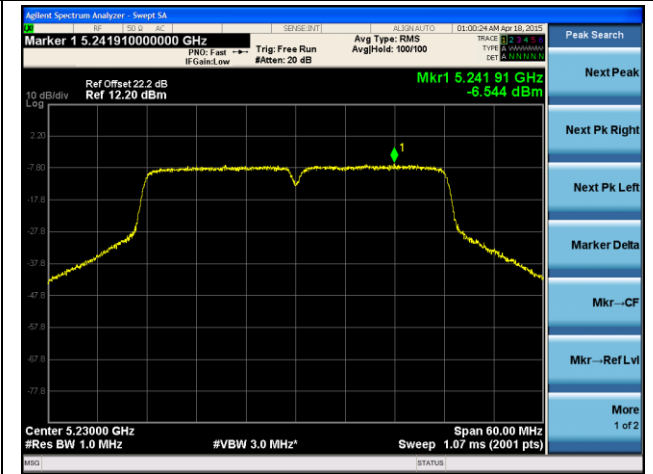

ANTENNA 3# - 802.11n-HT40 Power Spectral Density - Ant 0 / Ant 0 + 1

Channel 46 (5230MHz)