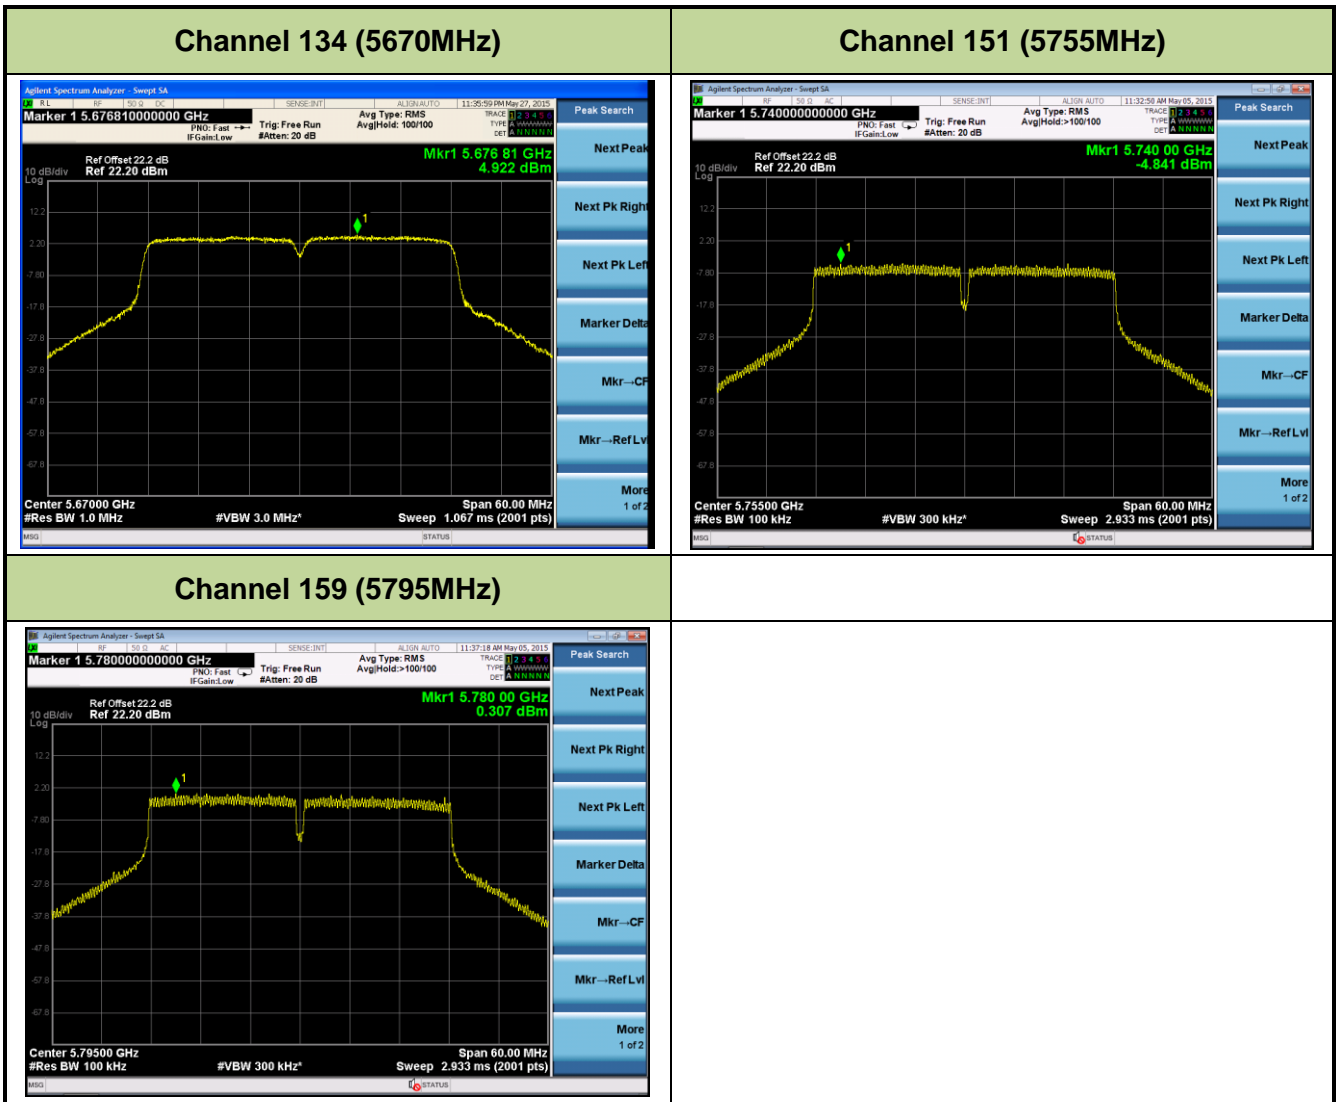

Channel 54 (5270MHz)

Channel 62 (5310MHz)

Channel 102 (5510MHz)

Channel 118 (5590MHz)

ANTENNA 3# - 802.11n-HT40 Power Spectral Density - Ant 1 / Ant 0 + 1

Channel 38 (5190MHz)

Channel 46 (5230MHz)

Channel 54 (5270MHz)

Channel 62 (5310MHz)

Channel 102 (5510MHz)

Channel 118 (5590MHz)

ANTENNA 3# - 802.11ac-VHT20 Power Spectral Density - Ant 0 / Ant 0 + 1

Channel 36 (5180MHz)

Channel 44 (5220MHz)

Channel 48 (5240MHz)

Channel 52 (5260MHz)

Channel 60 (5300MHz)

Channel 64 (5320MHz)

Channel 165 (5825MHz)

ANTENNA 3# - 802.11ac-VHT20 Power Spectral Density - Ant 1 / Ant 0 + 1

Channel 36 (5180MHz)

Channel 44 (5220MHz)

Channel 48 (5240MHz)

Channel 52 (5260MHz)