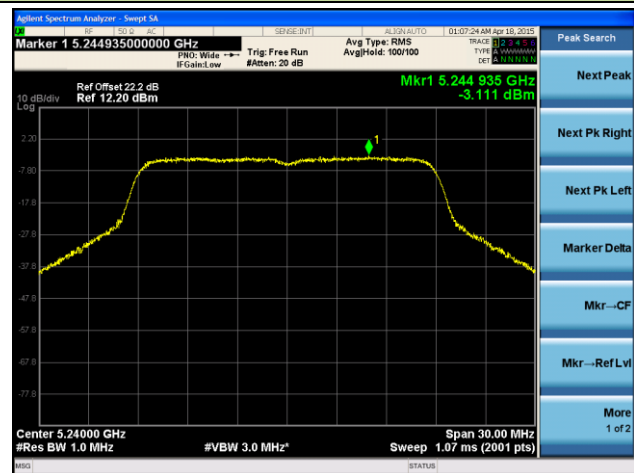

Channel 62 (5310MHz)

Channel 102 (5510MHz)

Channel 118 (5590MHz)

ANTENNA 3# - 802.11ac-VHT20 Power Spectral Density - Ant 0 / Ant 0 + 1

Channel 36 (5180MHz)

Channel 44 (5220MHz)

Channel 48 (5240MHz)

Channel 52 (5260MHz)