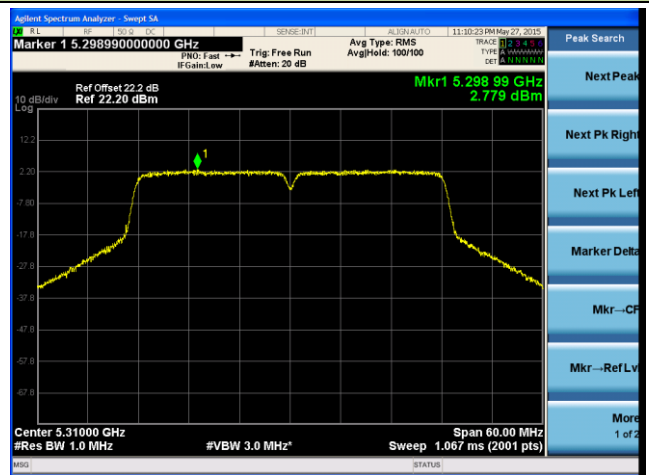

Channel 62 (5310MHz)