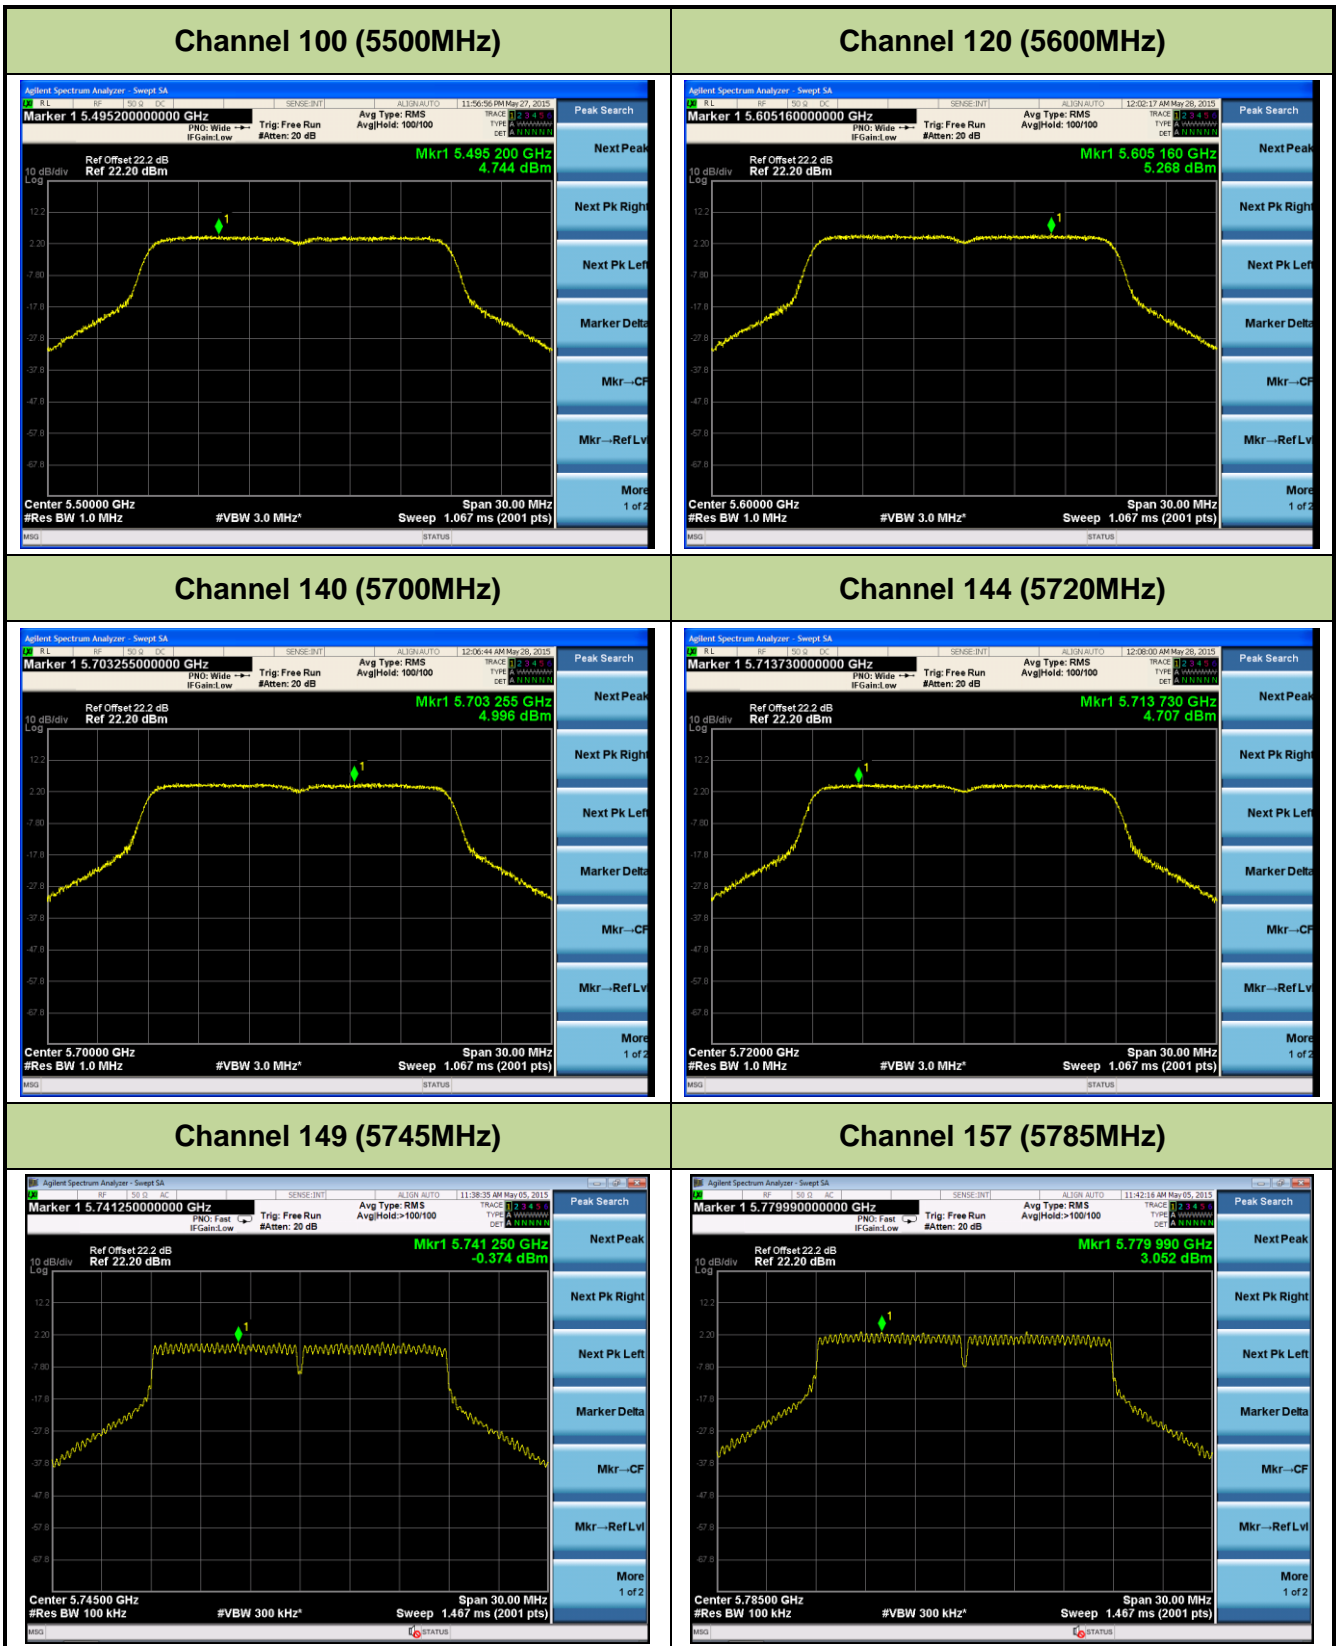

Channel 54 (5270MHz)

Channel 62 (5310MHz)

Channel 102 (5510MHz)

Channel 118 (5590MHz)

ANTENNA 3# - 802.11n-HT40 Power Spectral Density - Ant 1 / Ant 0 + 1

Channel 38 (5190MHz)

Channel 46 (5230MHz)

Channel 54 (5270MHz)

Channel 62 (5310MHz)

Channel 102 (5510MHz)

Channel 118 (5590MHz)

ANTENNA 3# - 802.11ac-VHT20 Power Spectral Density - Ant 0 / Ant 0 + 1

Channel 36 (5180MHz)

Channel 44 (5220MHz)

Channel 48 (5240MHz)

Channel 52 (5260MHz)

Channel 60 (5300MHz)

Channel 64 (5320MHz)

Channel 165 (5825MHz)

ANTENNA 3# - 802.11ac-VHT20 Power Spectral Density - Ant 1 / Ant 0 + 1

Channel 36 (5180MHz)

Channel 44 (5220MHz)

Channel 48 (5240MHz)

Channel 52 (5260MHz)

Channel 60 (5300MHz)

Channel 64 (5320MHz)