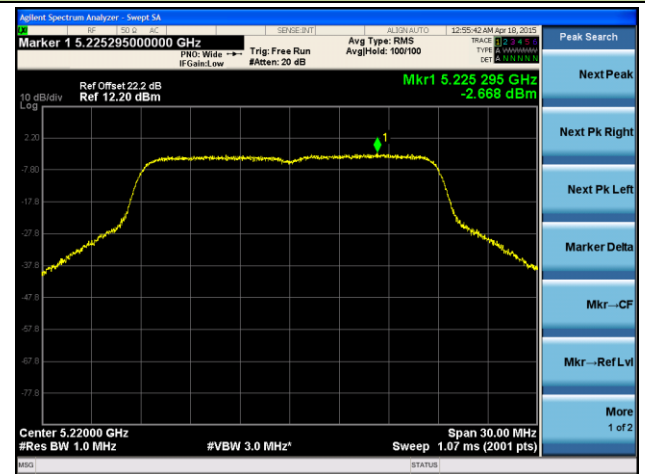

Channel 44 (5220MHz)