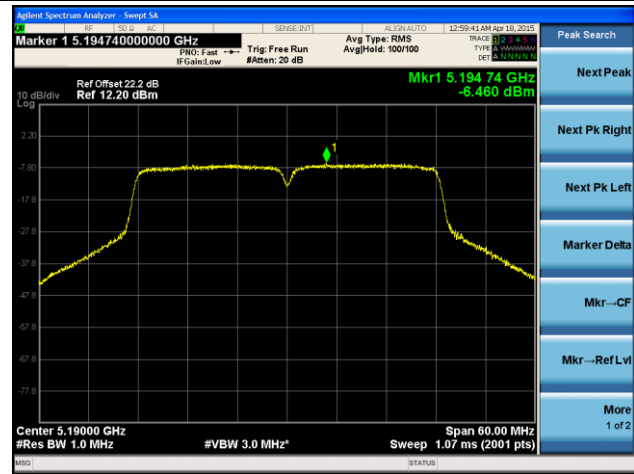

ANTENNA 3# - 802.11n-HT40 Power Spectral Density - Ant 0 / Ant 0 + 1

Channel 38 (5190MHz)