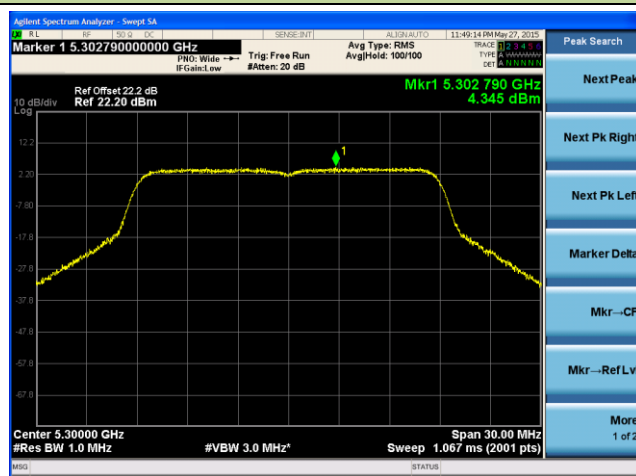

Channel 60 (5300MHz)

Channel 64 (5320MHz)

Channel 165 (5825MHz)

ANTENNA 3# - 802.11ac-VHT20 Power Spectral Density - Ant 1 / Ant 0 + 1

Channel 36 (5180MHz)

Channel 44 (5220MHz)

Channel 48 (5240MHz)

Channel 52 (5260MHz)

Channel 60 (5300MHz)

Channel 64 (5320MHz)