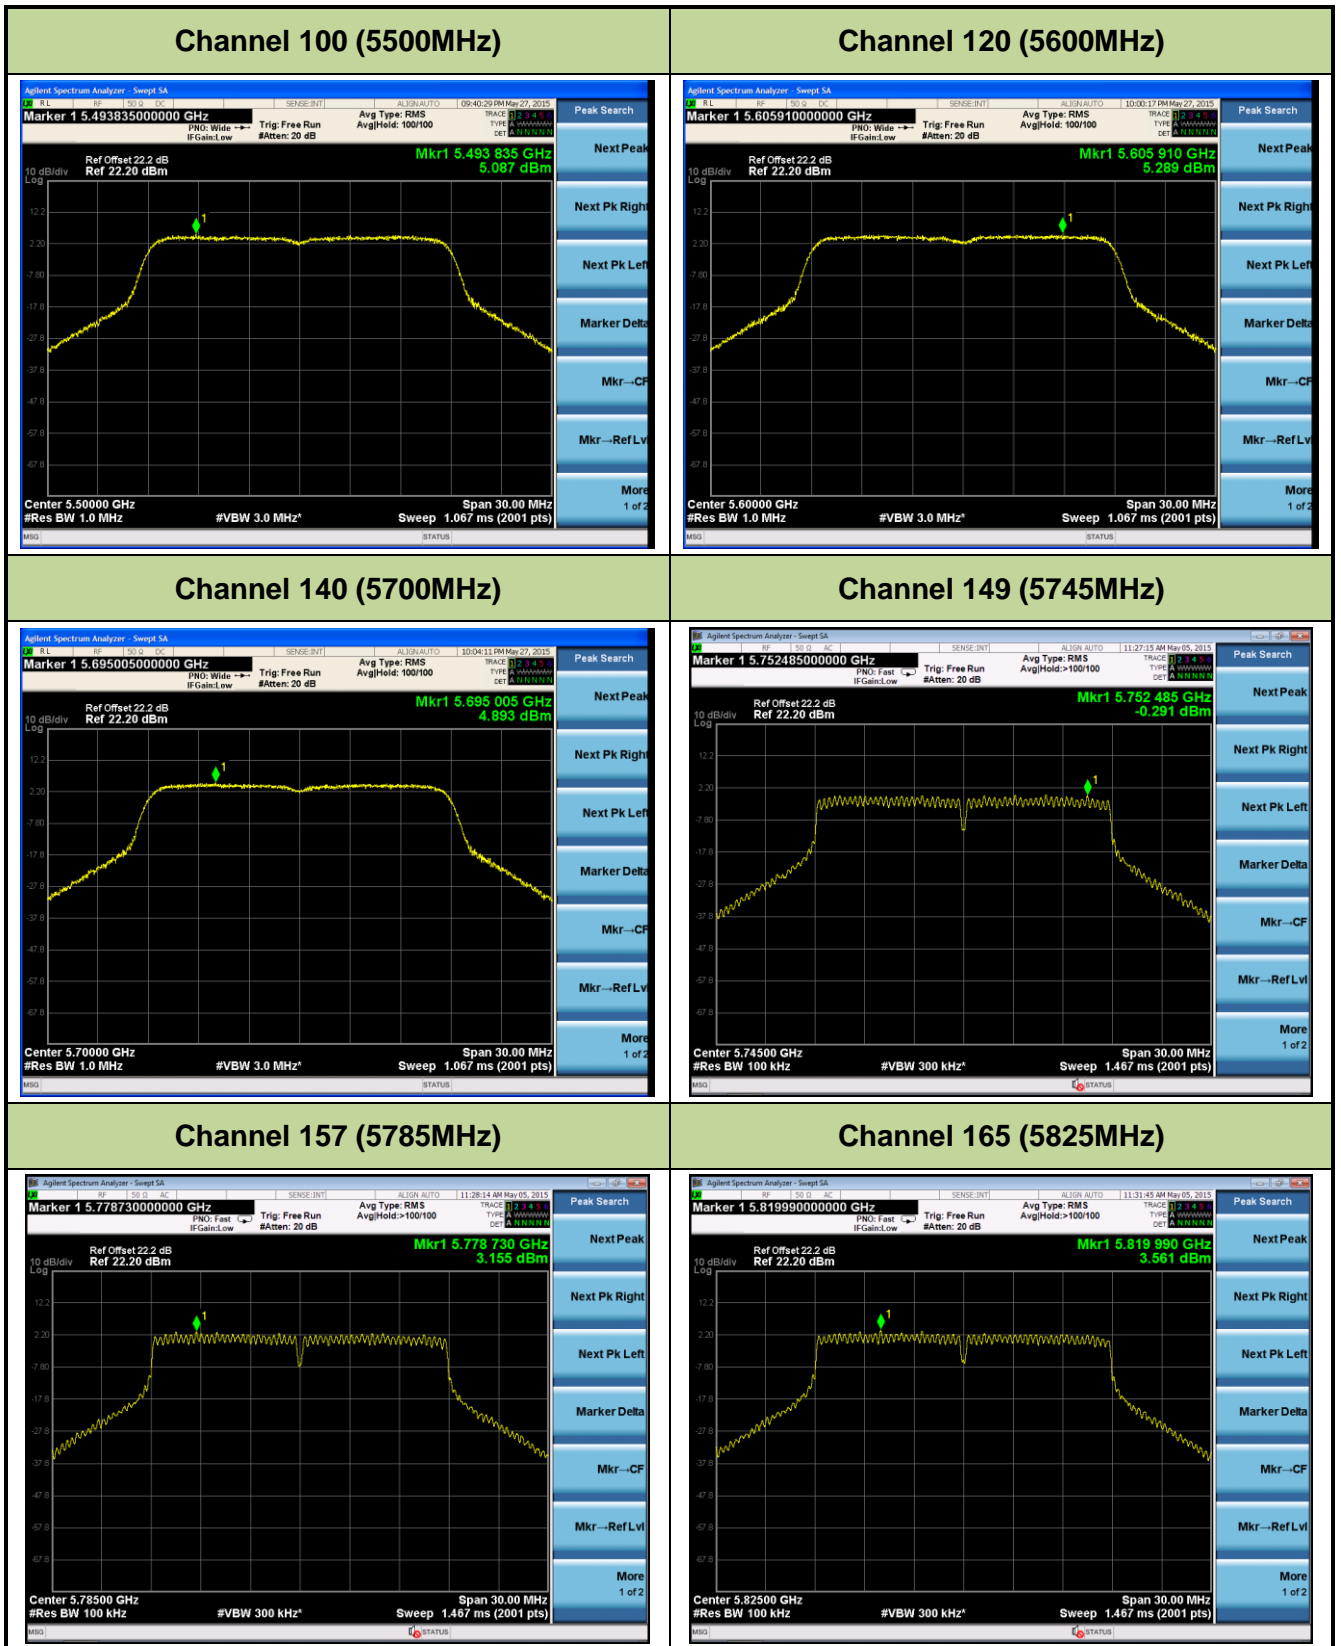

ANTENNA 3# - 802.11n-HT20 Power Spectral Density - Ant 0 / Ant 0 + 1

Channel 36 (5180MHz)

Channel 44 (5220MHz)

Channel 48 (5240MHz)

Channel 52 (5260MHz)

Channel 60 (5300MHz)

Channel 64 (5320MHz)

ANTENNA 3# - 802.11n-HT20 Power Spectral Density - Ant 1 / Ant 0 + 1
Channel 36 (5180MHz)

Channel 44 (5220MHz)

Channel 48 (5240MHz)

Channel 52 (5260MHz)

Channel 60 (5300MHz)

Channel 64 (5320MHz)

ANTENNA 3# - 802.11n-HT40 Power Spectral Density - Ant 0 / Ant 0 + 1

Channel 38 (5190MHz)

Channel 46 (5230MHz)

Channel 62 (5310MHz)

Channel 102 (5510MHz)

Channel 118 (5590MHz)

ANTENNA 3# - 802.11ac-VHT20 Power Spectral Density - Ant 0 / Ant 0 + 1

Channel 36 (5180MHz)

Channel 44 (5220MHz)

Channel 48 (5240MHz)

Channel 52 (5260MHz)