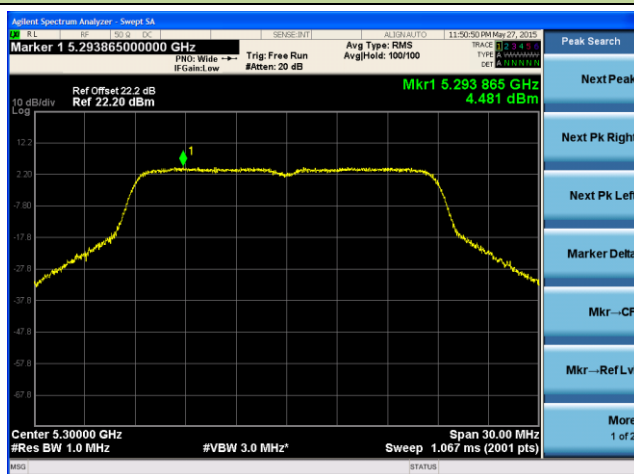

Channel 60 (5300MHz)