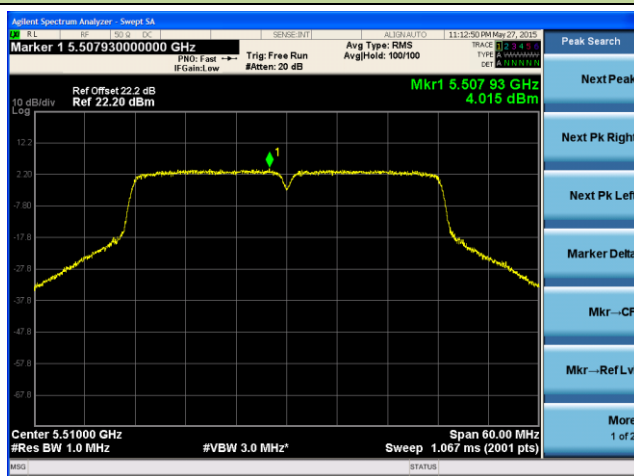

Channel 102 (5510MHz)