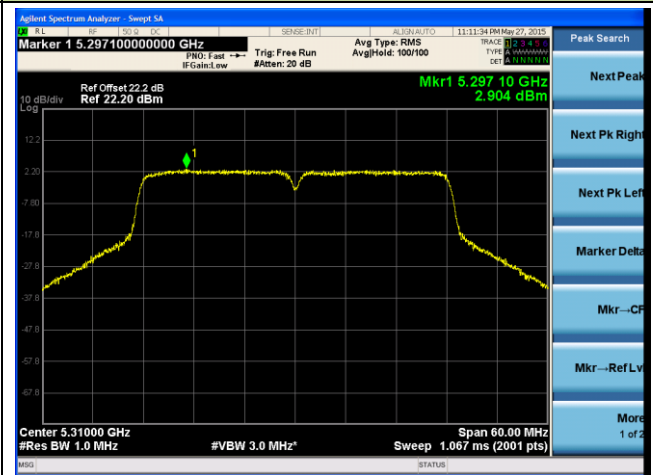

Channel 62 (5310MHz)