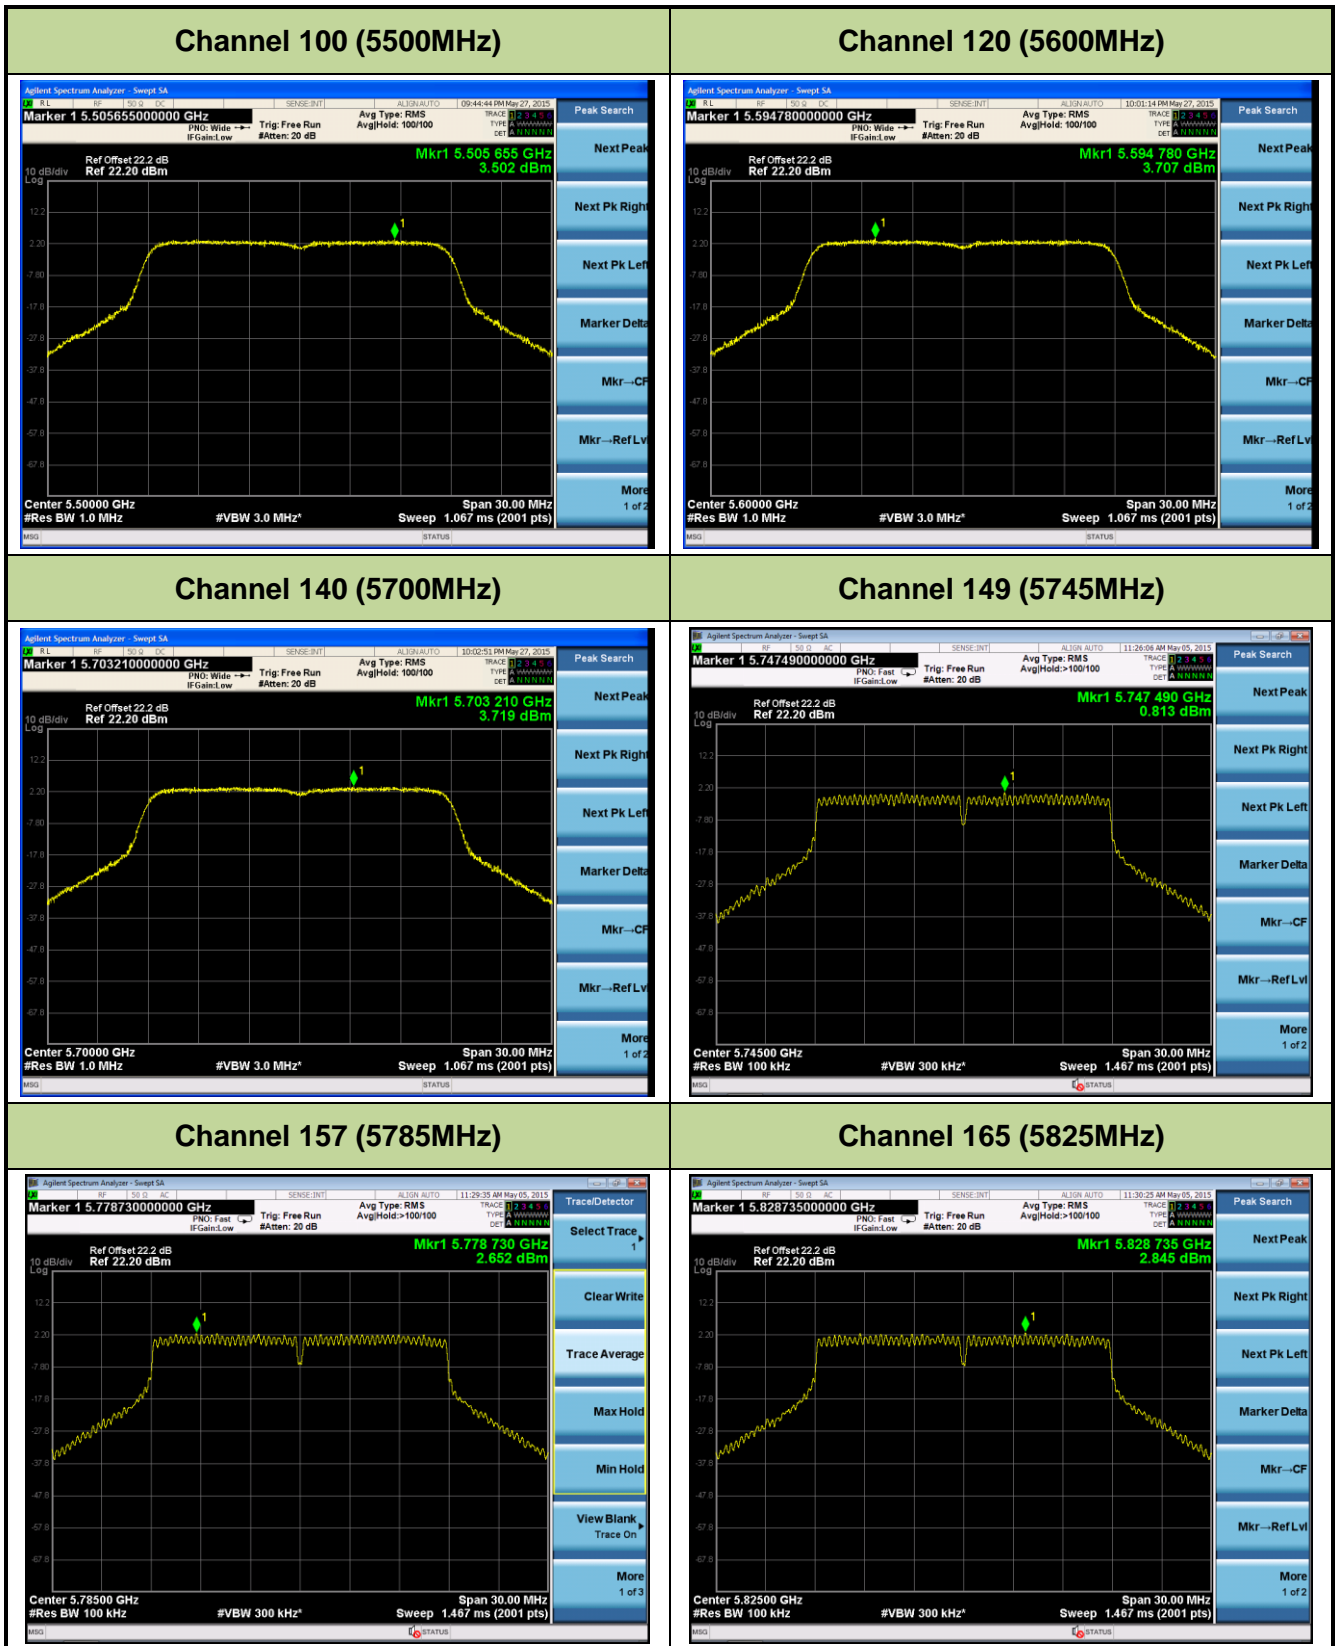

ANTENNA 3# - 802.11n-HT20 Power Spectral Density - Ant 0 / Ant 0 + 1

Channel 36 (5180MHz)

Channel 44 (5220MHz)

Channel 48 (5240MHz)

Channel 52 (5260MHz)

Channel 60 (5300MHz)

Channel 64 (5320MHz)

ANTENNA 3# - 802.11n-HT20 Power Spectral Density - Ant 1 / Ant 0 + 1
Channel 36 (5180MHz)

Channel 44 (5220MHz)

Channel 48 (5240MHz)

Channel 52 (5260MHz)

Channel 60 (5300MHz)

Channel 64 (5320MHz)

ANTENNA 3# - 802.11n-HT40 Power Spectral Density - Ant 0 / Ant 0 + 1

Channel 38 (5190MHz)

Channel 46 (5230MHz)

Channel 62 (5310MHz)

Channel 102 (5510MHz)

Channel 118 (5590MHz)

ANTENNA 3# - 802.11ac-VHT20 Power Spectral Density - Ant 0 / Ant 0 + 1

Channel 36 (5180MHz)

Channel 44 (5220MHz)

Channel 48 (5240MHz)

Channel 52 (5260MHz)

Channel 60 (5300MHz)

Channel 64 (5320MHz)

Channel 165 (5825MHz)

ANTENNA 3# - 802.11ac-VHT20 Power Spectral Density - Ant 1 / Ant 0 + 1

Channel 36 (5180MHz)

Channel 44 (5220MHz)

Channel 48 (5240MHz)

Channel 52 (5260MHz)