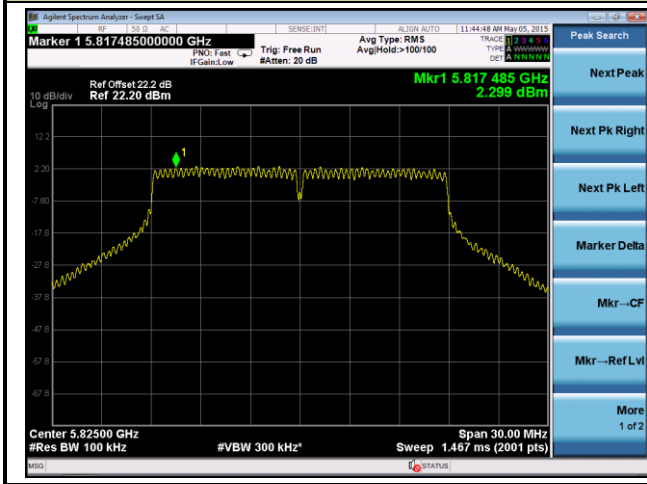

Channel 60 (5300MHz)

Channel 64 (5320MHz)

Channel 165 (5825MHz)

ANTENNA 3# - 802.11ac-VHT20 Power Spectral Density - Ant 1 / Ant 0 + 1

Channel 36 (5180MHz)

Channel 44 (5220MHz)

Channel 48 (5240MHz)

Channel 52 (5260MHz)

Channel 60 (5300MHz)

Channel 64 (5320MHz)