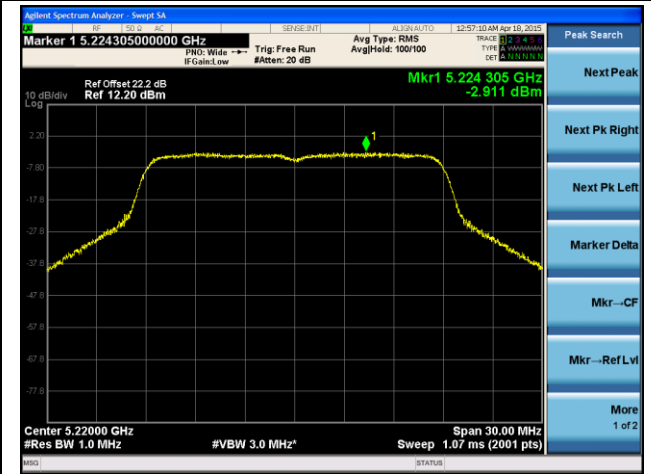

ANTENNA 3# - 802.11n-HT20 Power Spectral Density - Ant 0 / Ant 0 + 1

Channel 36 (5180MHz)

Channel 44 (5220MHz)

Channel 48 (5240MHz)

Channel 52 (5260MHz)

Channel 60 (5300MHz)

Channel 64 (5320MHz)

ANTENNA 3# - 802.11n-HT20 Power Spectral Density - Ant 1 / Ant 0 + 1
Channel 36 (5180MHz)