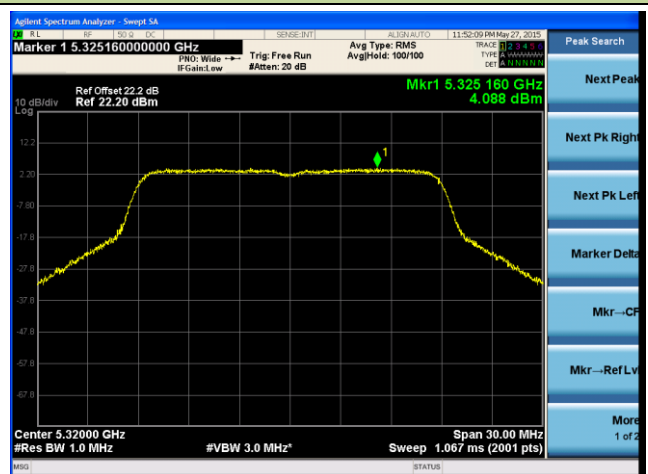

Channel 64 (5320MHz)