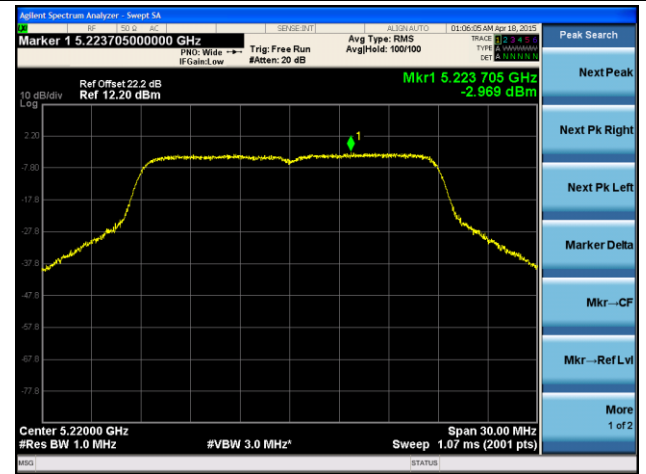

Channel 60 (5300MHz)

Channel 64 (5320MHz)

Channel 165 (5825MHz)

ANTENNA 3# - 802.11ac-VHT20 Power Spectral Density - Ant 1 / Ant 0 + 1

Channel 36 (5180MHz)

Channel 44 (5220MHz)

Channel 48 (5240MHz)

Channel 52 (5260MHz)

Channel 60 (5300MHz)

Channel 64 (5320MHz)