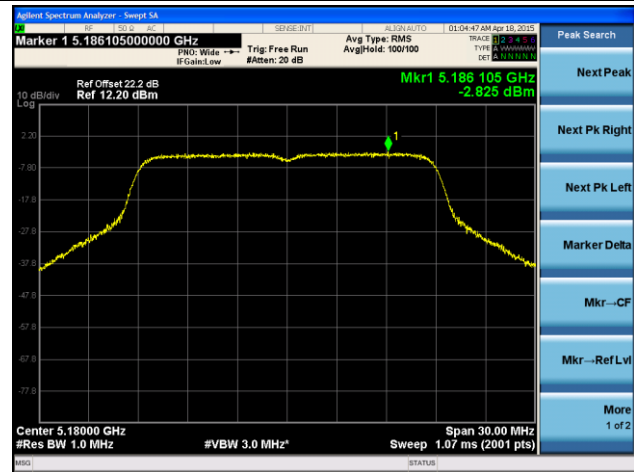

Channel 62 (5310MHz)

Channel 102 (5510MHz)

Channel 118 (5590MHz)

ANTENNA 3# - 802.11ac-VHT20 Power Spectral Density - Ant 0 / Ant 0 + 1

Channel 36 (5180MHz)

Channel 44 (5220MHz)

Channel 48 (5240MHz)

Channel 52 (5260MHz)

Channel 60 (5300MHz)

Channel 64 (5320MHz)

Channel 165 (5825MHz)

ANTENNA 3# - 802.11ac-VHT20 Power Spectral Density - Ant 1 / Ant 0 + 1

Channel 36 (5180MHz)

Channel 44 (5220MHz)

Channel 48 (5240MHz)

Channel 52 (5260MHz)