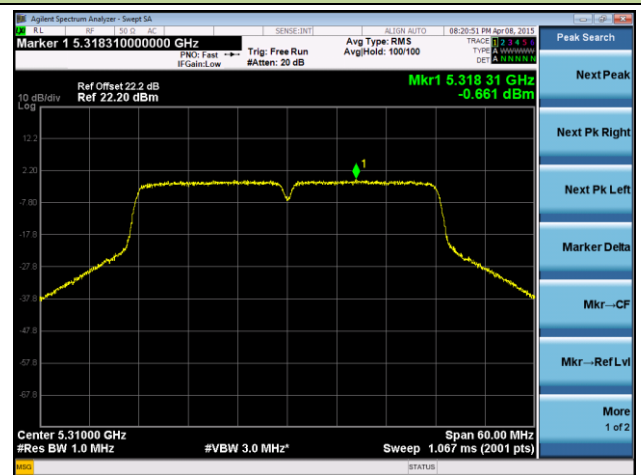

Channel 38 (5190MHz)

Channel 46 (5230MHz)

Channel 54 (5270MHz)

Channel 62 (5310MHz)

Channel 102 (5510MHz)

Channel 118 (5590MHz)

ANTENNA 2# - 802.11ac-VHT40 Power Spectral Density - Ant 1 / Ant 0 + 1

Channel 38 (5190MHz)