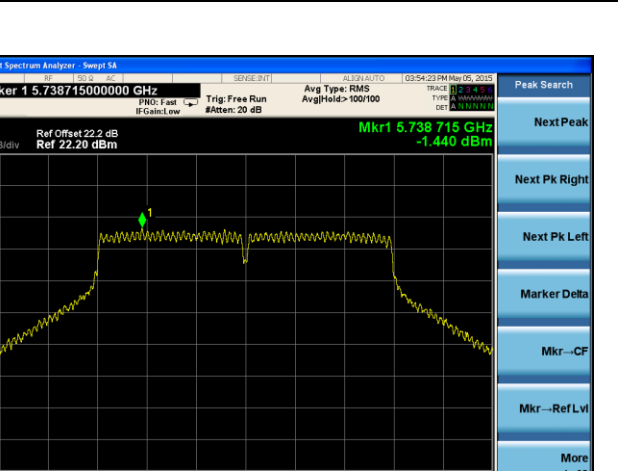

Channel 100 (5500MHz)

Channel 120 (5600MHz)

Channel 140 (5700MHz)

Channel 144 (5720MHz)

Channel 149 (5745MHz)

Channel 157 (5785MHz)

Channel 165 (5825MHz)

ANTENNA 2# - 802.11ac-VHT20 Power Spectral Density - Ant 1 / Ant 0 + 1

Channel 36 (5180MHz)

Channel 44 (5220MHz)

Channel 48 (5240MHz)

Channel 52 (5260MHz)

Channel 60 (5300MHz)

Channel 64 (5320MHz)

Channel 165 (5825MHz)

ANTENNA 2# - 802.11ac-VHT40 Power Spectral Density - Ant 0 / Ant 0 + 1