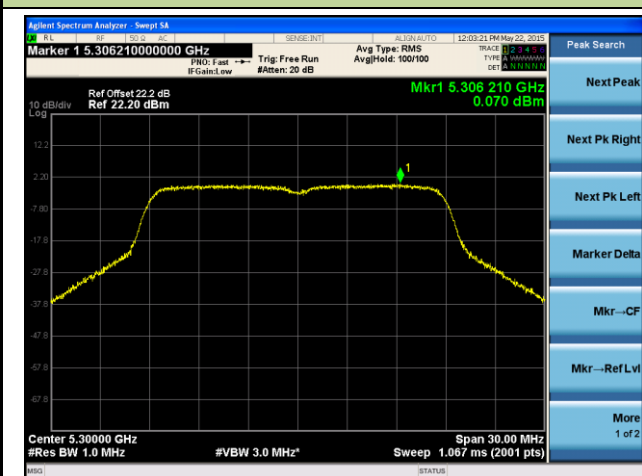

Channel 36 (5180MHz)

Channel 44 (5220MHz)

Channel 48 (5240MHz)

Channel 52 (5260MHz)

Channel 60 (5300MHz)

Channel 64 (5320MHz)

Channel 165 (5825MHz)

ANTENNA 2# - 802.11ac-VHT40 Power Spectral Density - Ant 0 / Ant 0 + 1