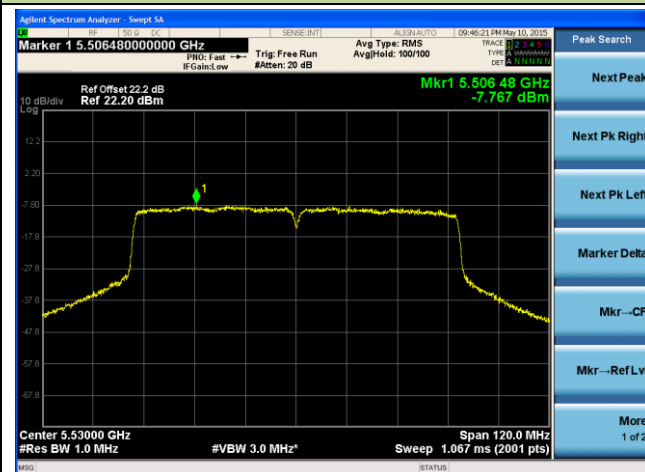

Channel 106 (5530MHz)

Channel 122 (5610MHz)

Channel 138 (5690MHz)

Channel 155 (5775MHz)

ANTENNA 2# - 802.11ac-VHT80 Power Spectral Density - Ant 1 / Ant 0 + 1
Channel 42 (5210MHz)

Channel 58 (5290MHz)

Channel 106 (5530MHz)

Channel 122 (5610MHz)

Channel 138 (5690MHz)

Channel 155 (5775MHz)

ANTENNA 3# - 802.11a Power Spectral Density - Ant 0 / Ant 0 + 1
Channel 36 (5180MHz)

Channel 44 (5220MHz)

Channel 48 (5240MHz)

Channel 52 (5260MHz)