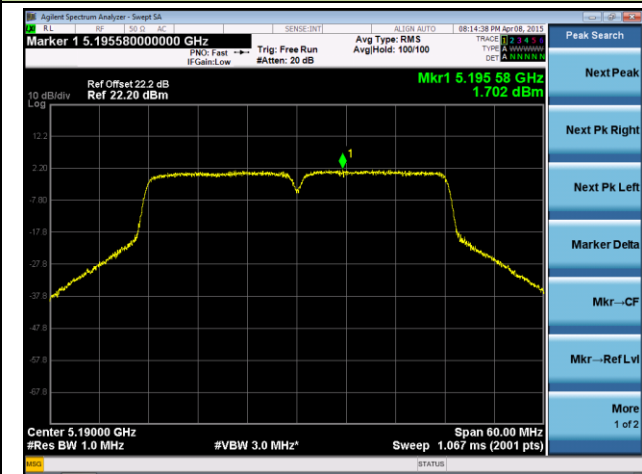

ANTENNA 2# - 802.11ac-VHT40 Power Spectral Density - Ant 0 / Ant 0 + 1

Channel 38 (5190MHz)