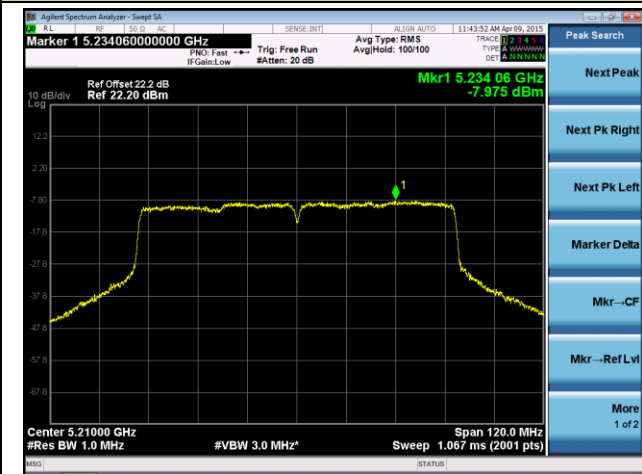

Channel 46 (5230MHz)

Channel 54 (5270MHz)

Channel 62 (5310MHz)

Channel 102 (5510MHz)

Channel 118 (5590MHz)

ANTENNA 2# - 802.11ac-VHT80 Power Spectral Density - Ant 0 / Ant 0 + 1

Channel 42 (5210MHz)

Channel 58 (5290MHz)