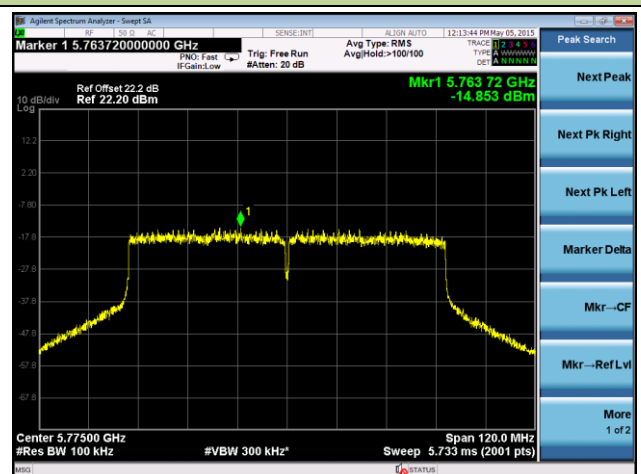

Channel 155 (5775MHz)