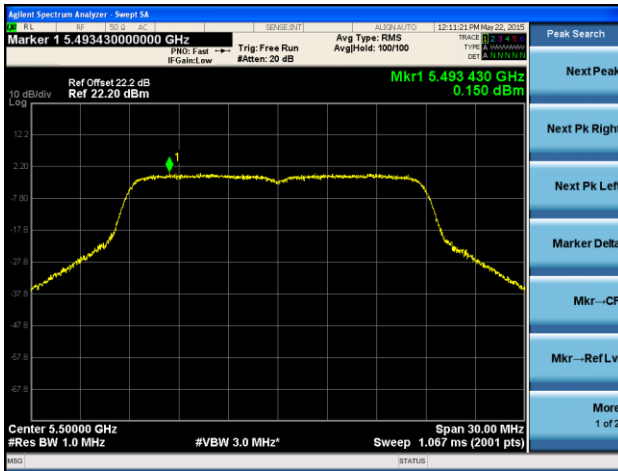

Channel 100 (5500MHz)

Channel 120 (5600MHz)

Channel 140 (5700MHz)

Channel 144 (5720MHz)

Channel 149 (5745MHz)

Channel 157 (5785MHz)

Channel 165 (5825MHz)

ANTENNA 2# - 802.11ac-VHT20 Power Spectral Density - Ant 1 / Ant 0 + 1