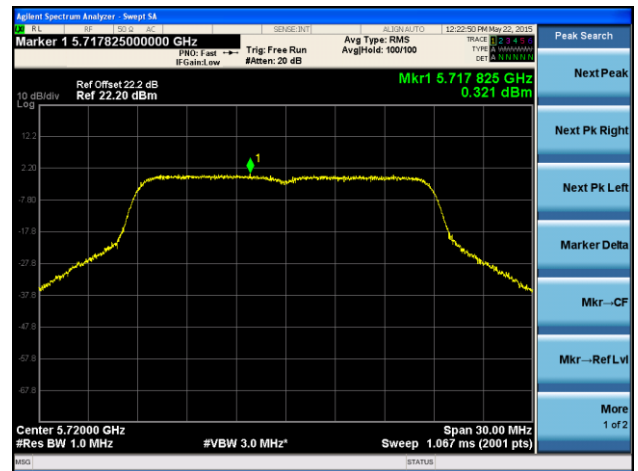

Channel 100 (5500MHz)

Channel 120 (5600MHz)

Channel 140 (5700MHz)

Channel 144 (5720MHz)

Channel 149 (5745MHz)

Channel 157 (5785MHz)

Channel 165 (5825MHz)

ANTENNA 2# - 802.11ac-VHT20 Power Spectral Density - Ant 1 / Ant 0 + 1