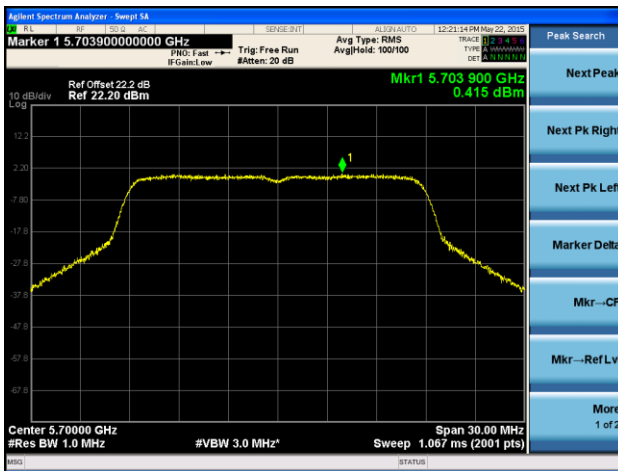

Channel 100 (5500MHz)

Channel 120 (5600MHz)

Channel 140 (5700MHz)

Channel 144 (5720MHz)

Channel 149 (5745MHz)

Channel 157 (5785MHz)

Channel 165 (5825MHz)

ANTENNA 2# - 802.11ac-VHT20 Power Spectral Density - Ant 1 / Ant 0 + 1