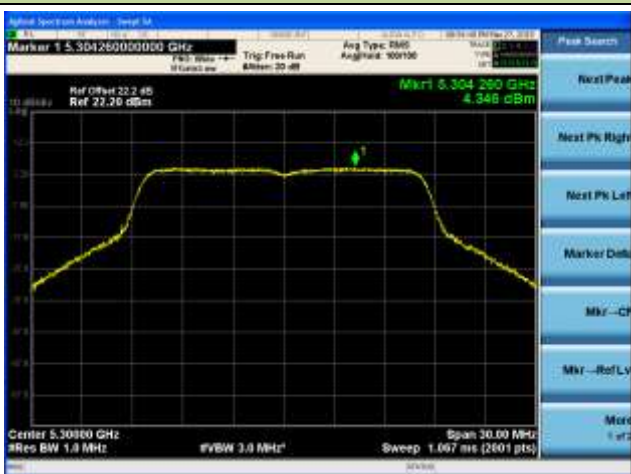

Channel 60 (5300MHz)