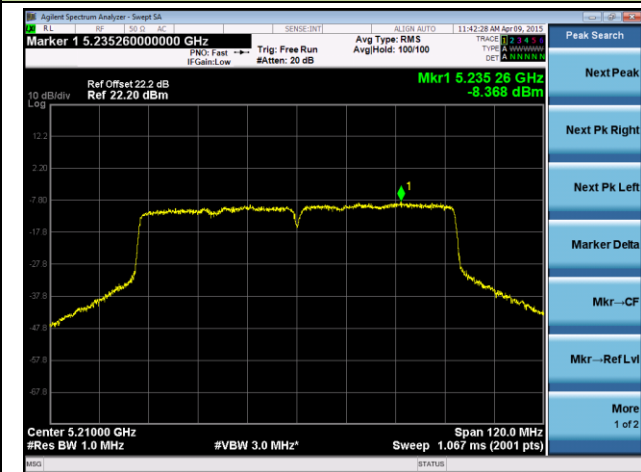

Channel 106 (5530MHz)

Channel 122 (5610MHz)

Channel 138 (5690MHz)

Channel 155 (5775MHz)

ANTENNA 2# - 802.11ac-VHT80 Power Spectral Density - Ant 1 / Ant 0 + 1
Channel 42 (5210MHz)

Channel 58 (5290MHz)

Channel 106 (5530MHz)