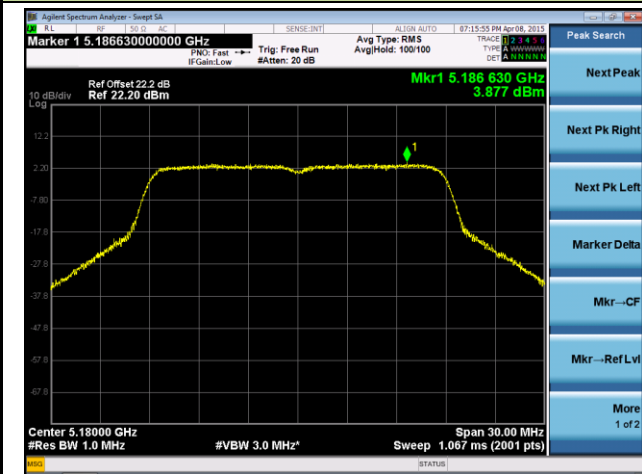

ANTENNA 2# - 802.11ac-VHT20 Power Spectral Density - Ant 1 / Ant 0 + 1

Channel 36 (5180MHz)