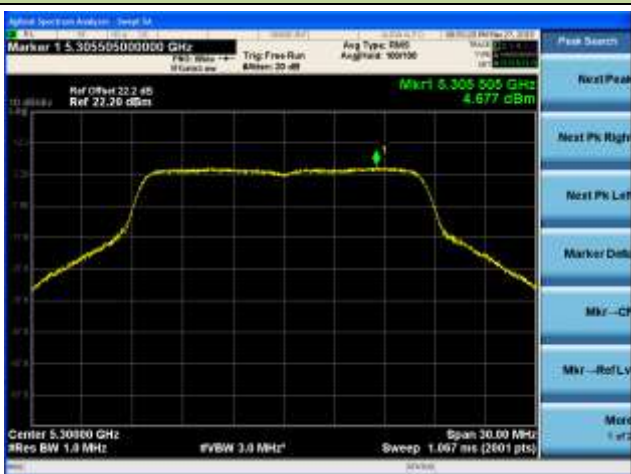

Channel 60 (5300MHz)

Channel 64 (5320MHz)

ANTENNA 3# - 802.11a Power Spectral Density - Ant 1 / Ant 0 + 1
Channel 36 (5180MHz)

Channel 44 (5220MHz)

Channel 48 (5240MHz)

Channel 52 (5260MHz)

Channel 60 (5300MHz)

Channel 64 (5320MHz)
