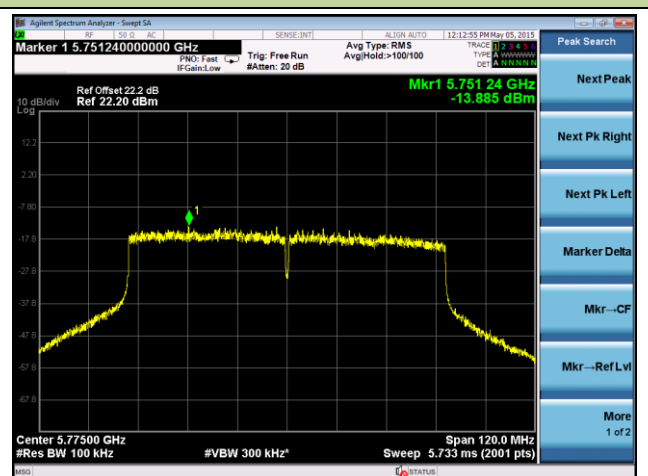

Channel 106 (5530MHz)

Channel 122 (5610MHz)

Channel 138 (5690MHz)

Channel 155 (5775MHz)

ANTENNA 2# - 802.11ac-VHT80 Power Spectral Density - Ant 1 / Ant 0 + 1
Channel 42 (5210MHz)

Channel 58 (5290MHz)

Channel 106 (5530MHz)