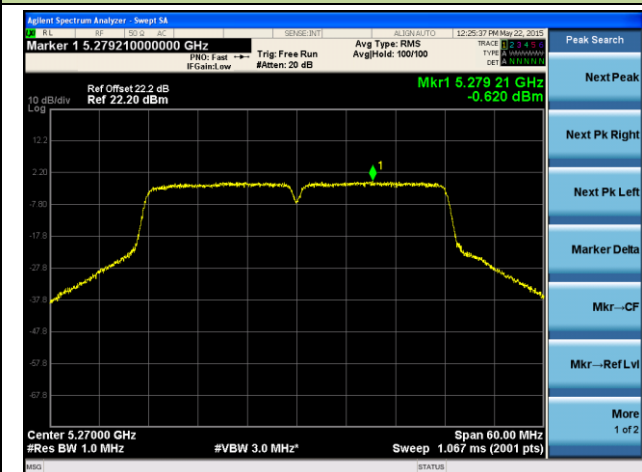

Channel 54 (5270MHz)