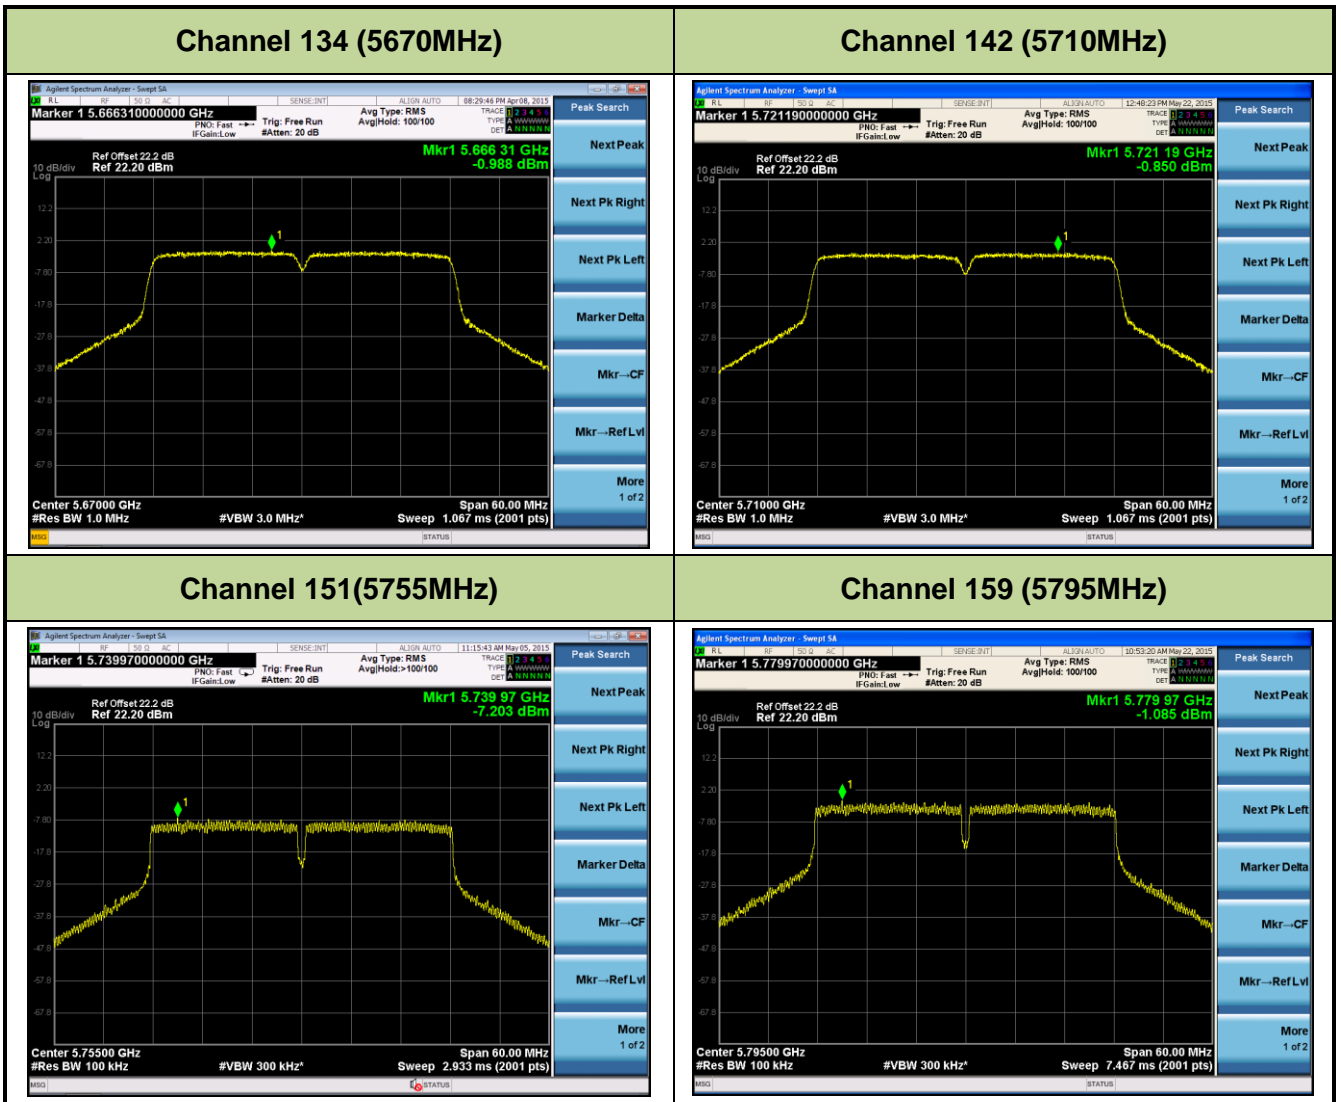

Channel 38 (5190MHz)

Channel 46 (5230MHz)

Channel 54 (5270MHz)

Channel 62 (5310MHz)

Channel 102 (5510MHz)

Channel 118 (5590MHz)

ANTENNA 2# - 802.11ac-VHT40 Power Spectral Density - Ant 1 / Ant 0 + 1

Channel 38 (5190MHz)

Channel 46 (5230MHz)

Channel 54 (5270MHz)

Channel 62 (5310MHz)

Channel 102 (5510MHz)

Channel 118 (5590MHz)

ANTENNA 2# - 802.11ac-VHT80 Power Spectral Density - Ant 0 / Ant 0 + 1

Channel 42 (5210MHz)

Channel 58 (5290MHz)

Channel 106 (5530MHz)

Channel 122 (5610MHz)

Channel 138 (5690MHz)

Channel 155 (5775MHz)

ANTENNA 2# - 802.11ac-VHT80 Power Spectral Density - Ant 1 / Ant 0 + 1
Channel 42 (5210MHz)

Channel 58 (5290MHz)

Channel 106 (5530MHz)