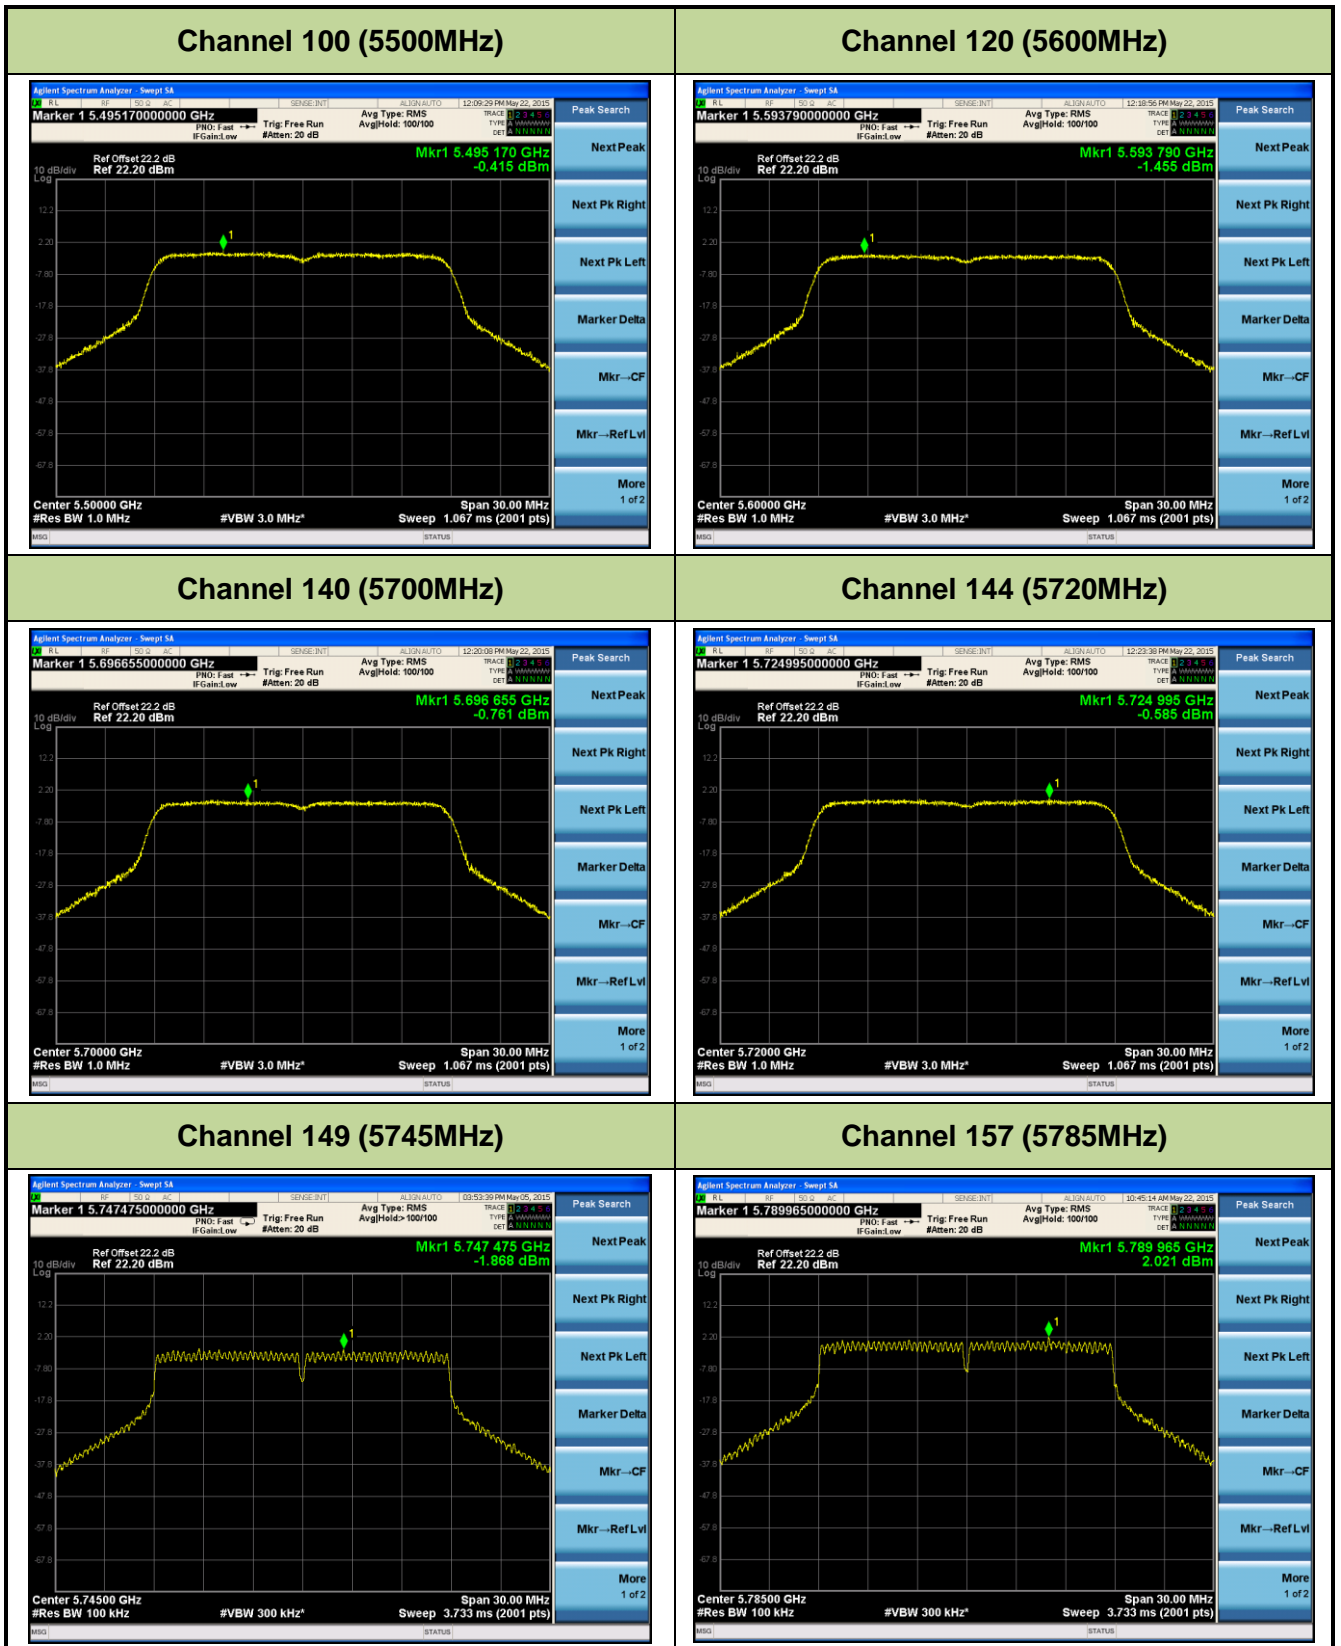

Channel 100 (5500MHz)

Channel 120 (5600MHz)

Channel 140 (5700MHz)

Channel 144 (5720MHz)

Channel 149 (5745MHz)

Channel 157 (5785MHz)

Channel 165 (5825MHz)

ANTENNA 2# - 802.11ac-VHT20 Power Spectral Density - Ant 1 / Ant 0 + 1

Channel 36 (5180MHz)

Channel 44 (5220MHz)

Channel 48 (5240MHz)

Channel 52 (5260MHz)

Channel 60 (5300MHz)

Channel 64 (5320MHz)

Channel 165 (5825MHz)

ANTENNA 2# - 802.11ac-VHT40 Power Spectral Density - Ant 0 / Ant 0 + 1

Channel 38 (5190MHz)

Channel 46 (5230MHz)

Channel 54 (5270MHz)

Channel 62 (5310MHz)

Channel 102 (5510MHz)

Channel 118 (5590MHz)

ANTENNA 2# - 802.11ac-VHT40 Power Spectral Density - Ant 1 / Ant 0 + 1

Channel 38 (5190MHz)

Channel 46 (5230MHz)

Channel 54 (5270MHz)

Channel 62 (5310MHz)

Channel 102 (5510MHz)

Channel 118 (5590MHz)

ANTENNA 2# - 802.11ac-VHT80 Power Spectral Density - Ant 0 / Ant 0 + 1

Channel 42 (5210MHz)

Channel 58 (5290MHz)