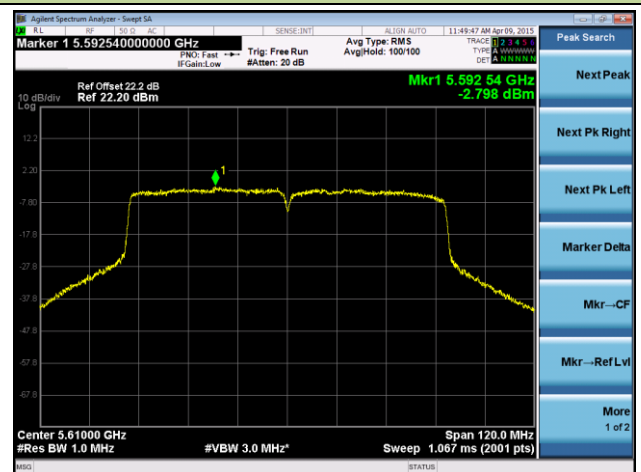

Channel 122 (5610MHz)