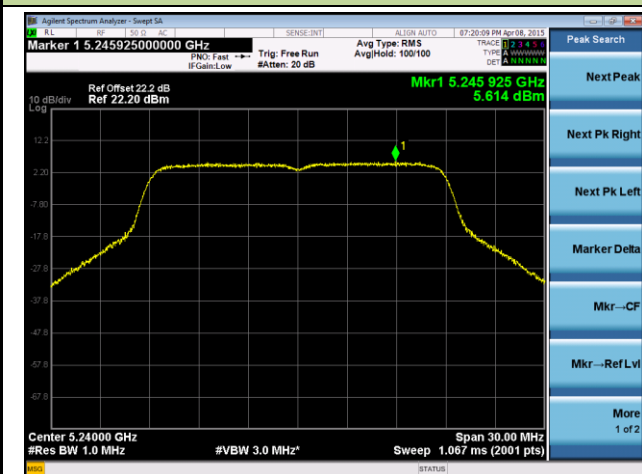

Channel 48 (5240MHz)