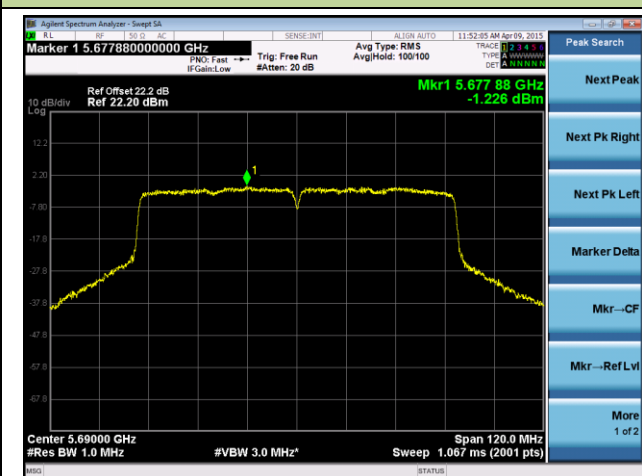

Channel 138 (5690MHz)