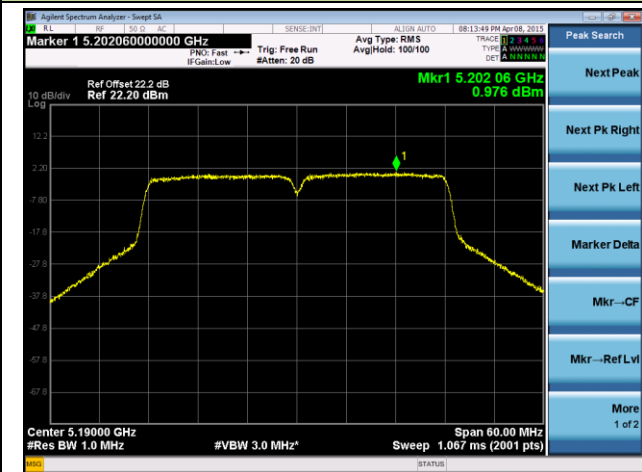

Channel 38 (5190MHz)

Channel 46 (5230MHz)

Channel 54 (5270MHz)

Channel 62 (5310MHz)

Channel 102 (5510MHz)

Channel 118 (5590MHz)

ANTENNA 2# - 802.11ac-VHT40 Power Spectral Density - Ant 1 / Ant 0 + 1

Channel 38 (5190MHz)