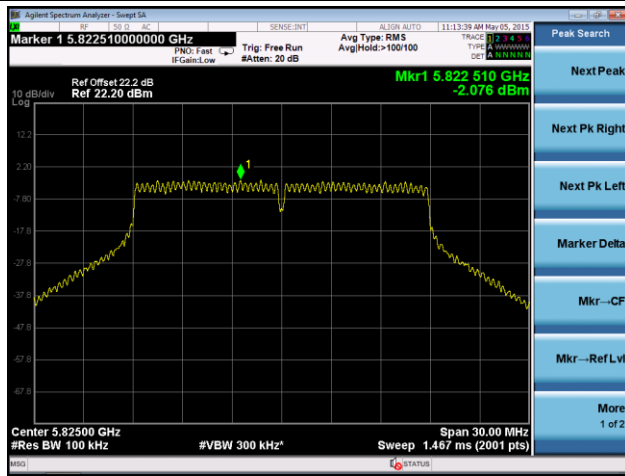

Channel 100 (5500MHz)

Channel 120 (5600MHz)

Channel 140 (5700MHz)

Channel 144 (5720MHz)

Channel 149 (5745MHz)

Channel 157 (5785MHz)

Channel 165 (5825MHz)

ANTENNA 2# - 802.11ac-VHT20 Power Spectral Density - Ant 1 / Ant 0 + 1