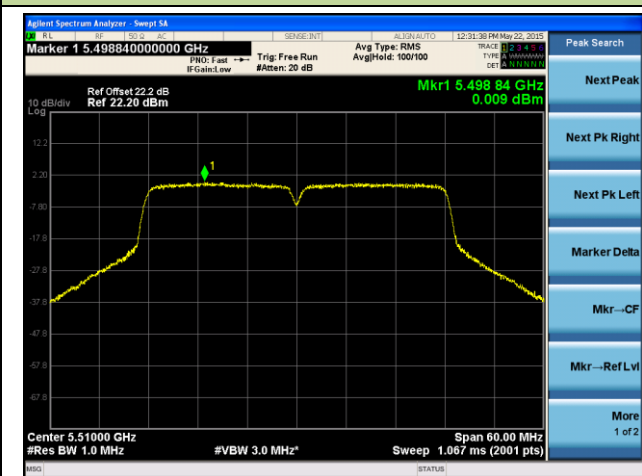

Channel 38 (5190MHz)

Channel 46 (5230MHz)

Channel 54 (5270MHz)

Channel 62 (5310MHz)

Channel 102 (5510MHz)

Channel 118 (5590MHz)

ANTENNA 2# - 802.11ac-VHT40 Power Spectral Density - Ant 1 / Ant 0 + 1

Channel 38 (5190MHz)