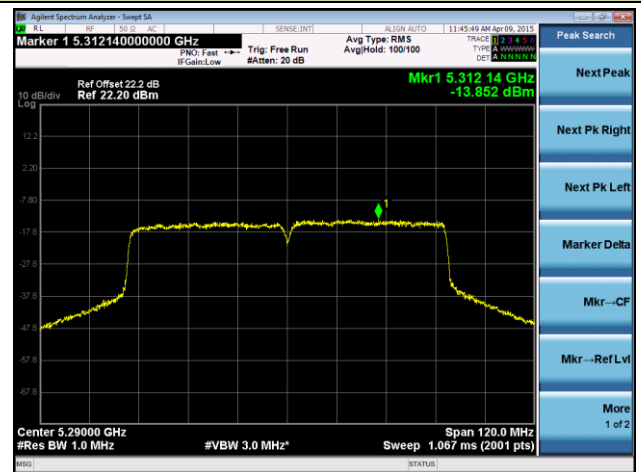

Channel 106 (5530MHz)

Channel 122 (5610MHz)

Channel 138 (5690MHz)

Channel 155 (5775MHz)

ANTENNA 2# - 802.11ac-VHT80 Power Spectral Density - Ant 1 / Ant 0 + 1
Channel 42 (5210MHz)

Channel 58 (5290MHz)

Channel 106 (5530MHz)