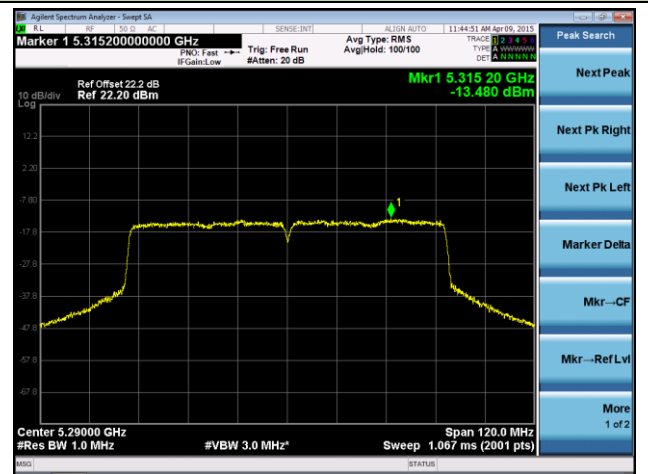

Channel 46 (5230MHz)

Channel 54 (5270MHz)

Channel 62 (5310MHz)

Channel 102 (5510MHz)

Channel 118 (5590MHz)

ANTENNA 2# - 802.11ac-VHT80 Power Spectral Density - Ant 0 / Ant 0 + 1

Channel 42 (5210MHz)

Channel 58 (5290MHz)