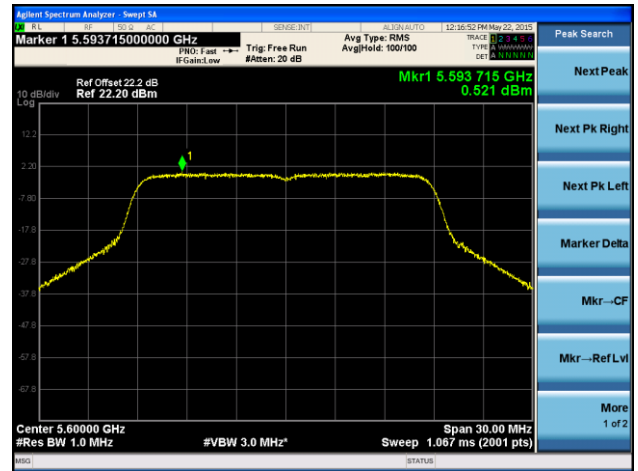

Channel 100 (5500MHz)

Channel 120 (5600MHz)

Channel 140 (5700MHz)

Channel 144 (5720MHz)

Channel 149 (5745MHz)

Channel 157 (5785MHz)

Channel 165 (5825MHz)

ANTENNA 2# - 802.11ac-VHT20 Power Spectral Density - Ant 1 / Ant 0 + 1