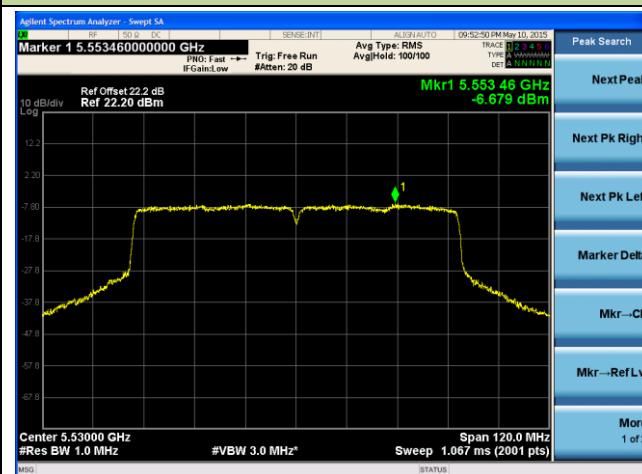

Channel 46 (5230MHz)

Channel 54 (5270MHz)

Channel 62 (5310MHz)

Channel 102 (5510MHz)

Channel 118 (5590MHz)

ANTENNA 2# - 802.11ac-VHT80 Power Spectral Density - Ant 0 / Ant 0 + 1

Channel 42 (5210MHz)

Channel 58 (5290MHz)

Channel 106 (5530MHz)

Channel 122 (5610MHz)

Channel 138 (5690MHz)

Channel 155 (5775MHz)

ANTENNA 2# - 802.11ac-VHT80 Power Spectral Density - Ant 1 / Ant 0 + 1
Channel 42 (5210MHz)

Channel 58 (5290MHz)

Channel 106 (5530MHz)