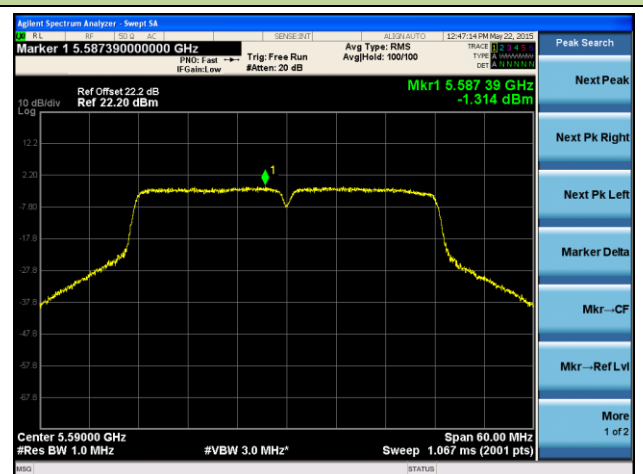

Channel 46 (5230MHz)

Channel 54 (5270MHz)

Channel 62 (5310MHz)

Channel 102 (5510MHz)

Channel 118 (5590MHz)

ANTENNA 2# - 802.11ac-VHT80 Power Spectral Density - Ant 0 / Ant 0 + 1

Channel 42 (5210MHz)

Channel 58 (5290MHz)

Channel 106 (5530MHz)

Channel 122 (5610MHz)

Channel 138 (5690MHz)

Channel 155 (5775MHz)

ANTENNA 2# - 802.11ac-VHT80 Power Spectral Density - Ant 1 / Ant 0 + 1
Channel 42 (5210MHz)

Channel 58 (5290MHz)

Channel 106 (5530MHz)