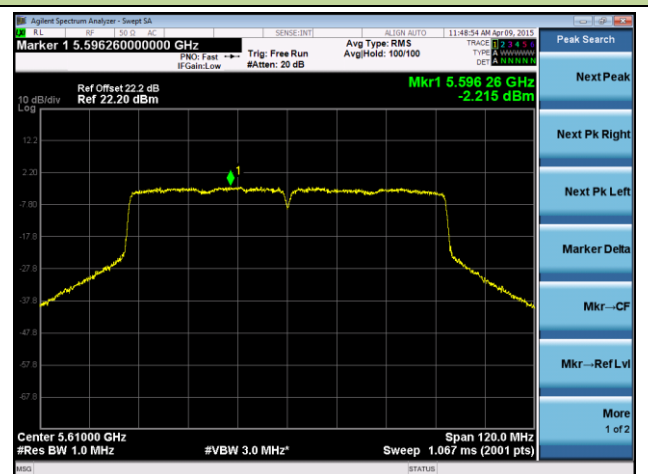

Channel 122 (5610MHz)