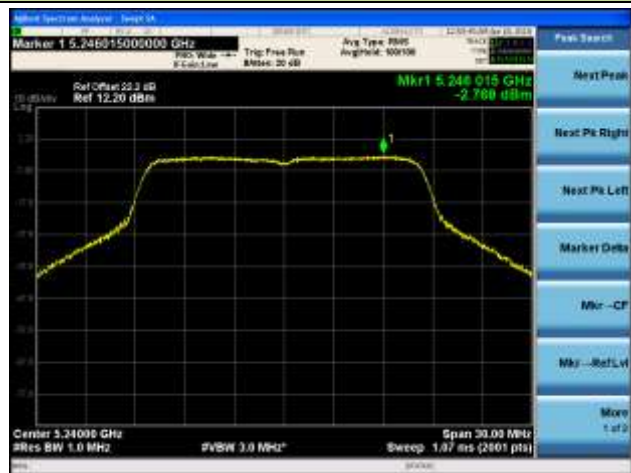

Channel 48 (5240MHz)