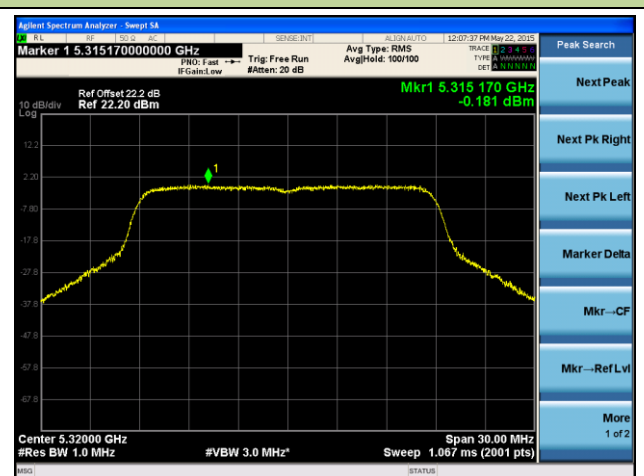

Channel 36 (5180MHz)

Channel 44 (5220MHz)

Channel 48 (5240MHz)

Channel 52 (5260MHz)

Channel 60 (5300MHz)

Channel 64 (5320MHz)

Channel 165 (5825MHz)

ANTENNA 2# - 802.11ac-VHT40 Power Spectral Density - Ant 0 / Ant 0 + 1