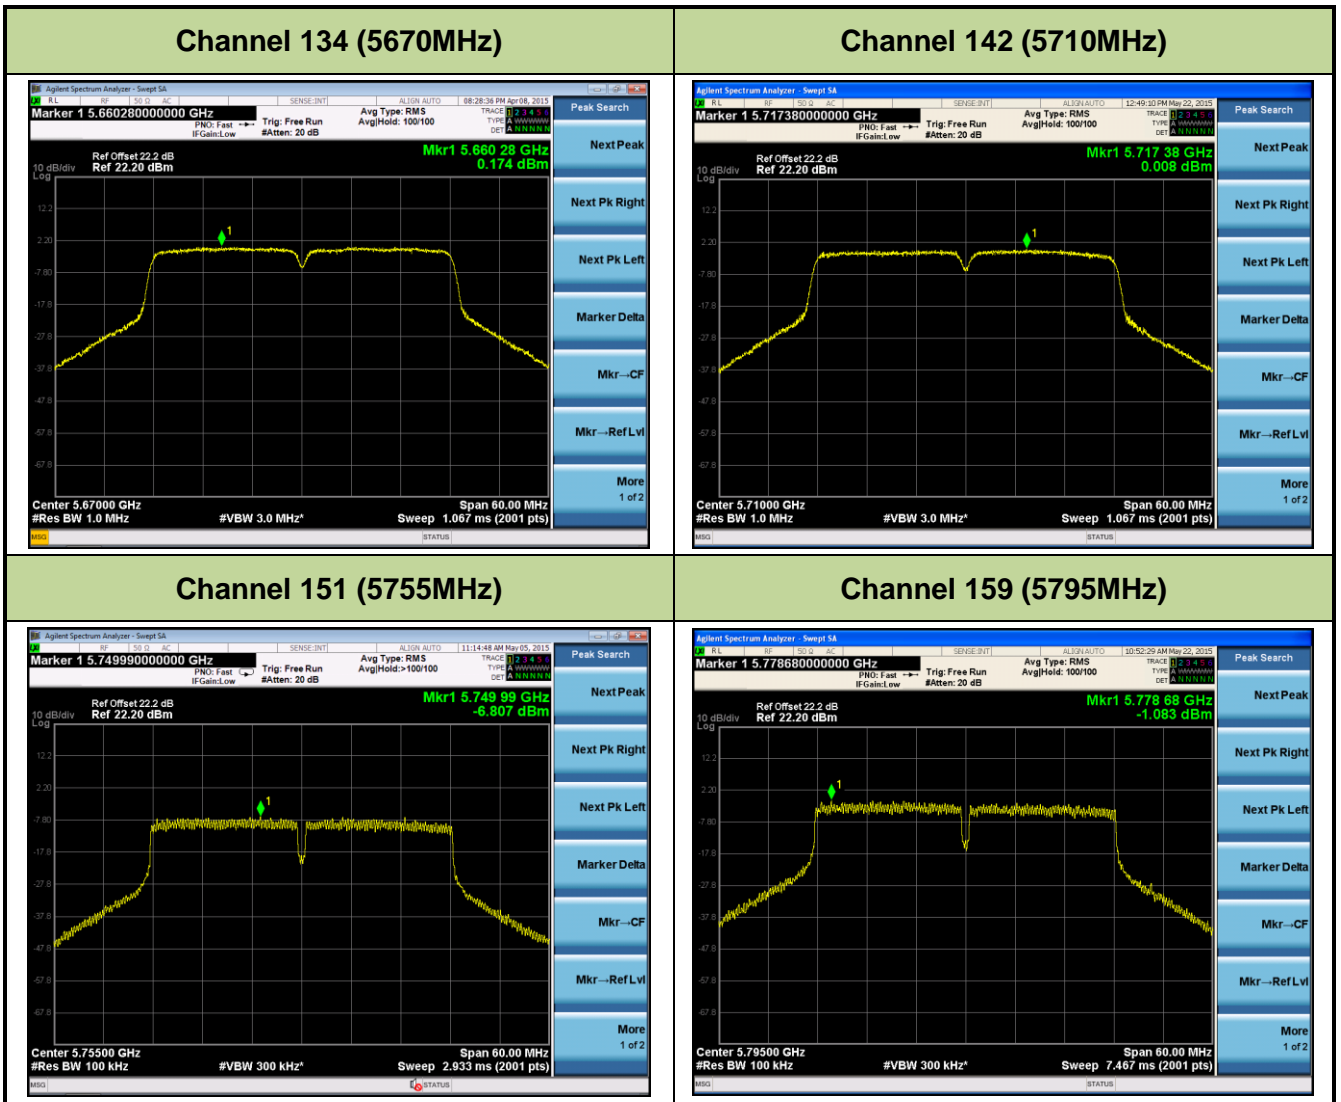

Channel 36 (5180MHz)

Channel 44 (5220MHz)

Channel 48 (5240MHz)

Channel 52 (5260MHz)

Channel 60 (5300MHz)

Channel 64 (5320MHz)

Channel 165 (5825MHz)

ANTENNA 2# - 802.11ac-VHT40 Power Spectral Density - Ant 0 / Ant 0 + 1

Channel 38 (5190MHz)

Channel 46 (5230MHz)

Channel 54 (5270MHz)

Channel 62 (5310MHz)

Channel 102 (5510MHz)

Channel 118 (5590MHz)

ANTENNA 2# - 802.11ac-VHT40 Power Spectral Density - Ant 1 / Ant 0 + 1

Channel 38 (5190MHz)

Channel 46 (5230MHz)

Channel 54 (5270MHz)

Channel 62 (5310MHz)

Channel 102 (5510MHz)

Channel 118 (5590MHz)

ANTENNA 2# - 802.11ac-VHT80 Power Spectral Density - Ant 0 / Ant 0 + 1

Channel 42 (5210MHz)

Channel 58 (5290MHz)

Channel 106 (5530MHz)

Channel 122 (5610MHz)

Channel 138 (5690MHz)

Channel 155 (5775MHz)

ANTENNA 2# - 802.11ac-VHT80 Power Spectral Density - Ant 1 / Ant 0 + 1
Channel 42 (5210MHz)

Channel 58 (5290MHz)

Channel 106 (5530MHz)