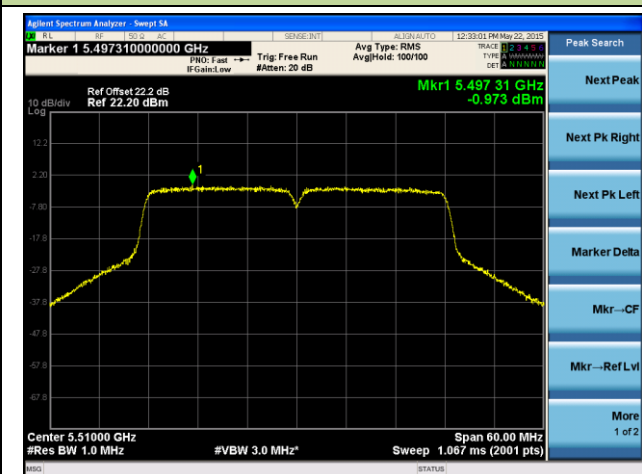

Channel 46 (5230MHz)

Channel 54 (5270MHz)

Channel 62 (5310MHz)

Channel 102 (5510MHz)

Channel 118 (5590MHz)

ANTENNA 2# - 802.11ac-VHT80 Power Spectral Density - Ant 0 / Ant 0 + 1

Channel 42 (5210MHz)

Channel 58 (5290MHz)