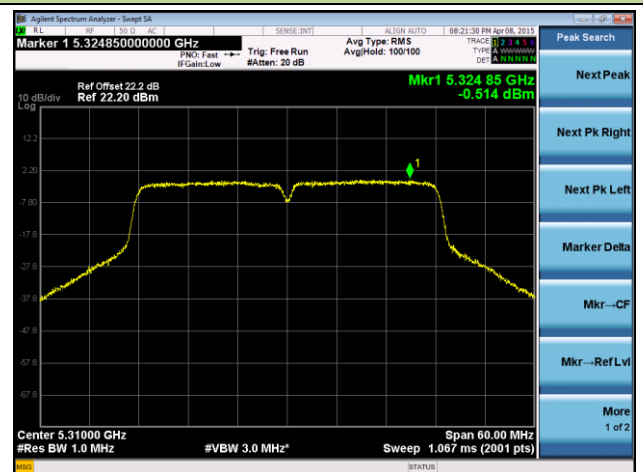

Channel 62 (5310MHz)