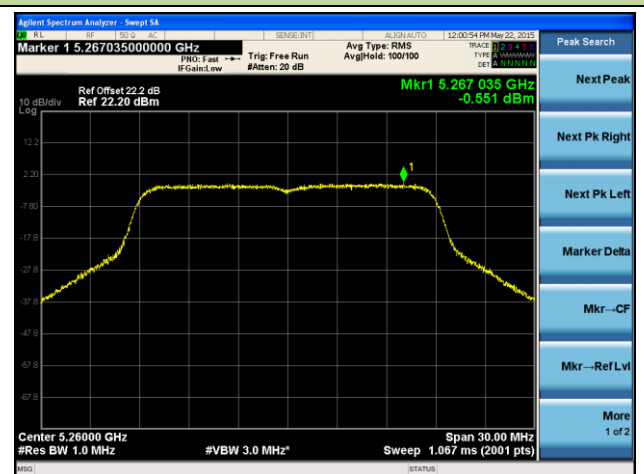

Channel 36 (5180MHz)

Channel 44 (5220MHz)

Channel 48 (5240MHz)

Channel 52 (5260MHz)

Channel 60 (5300MHz)

Channel 64 (5320MHz)

Channel 165 (5825MHz)

ANTENNA 2# - 802.11ac-VHT40 Power Spectral Density - Ant 0 / Ant 0 + 1