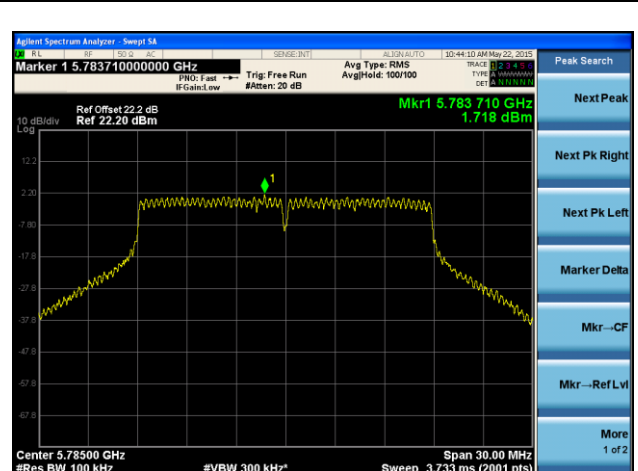

Channel 100 (5500MHz)

Channel 120 (5600MHz)

Channel 140 (5700MHz)

Channel 144 (5720MHz)

Channel 149 (5745MHz)

Channel 157 (5785MHz)

Channel 165 (5825MHz)

ANTENNA 2# - 802.11ac-VHT20 Power Spectral Density - Ant 1 / Ant 0 + 1

Channel 36 (5180MHz)

Channel 44 (5220MHz)

Channel 48 (5240MHz)

Channel 52 (5260MHz)

Channel 60 (5300MHz)

Channel 64 (5320MHz)

Channel 165 (5825MHz)

ANTENNA 2# - 802.11ac-VHT40 Power Spectral Density - Ant 0 / Ant 0 + 1