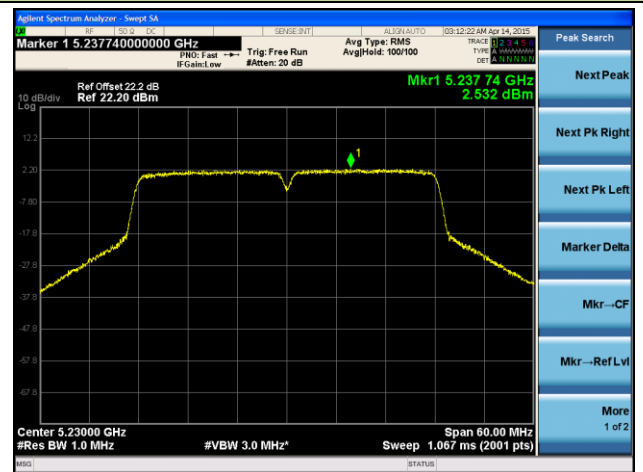

Channel 46 (5230MHz)