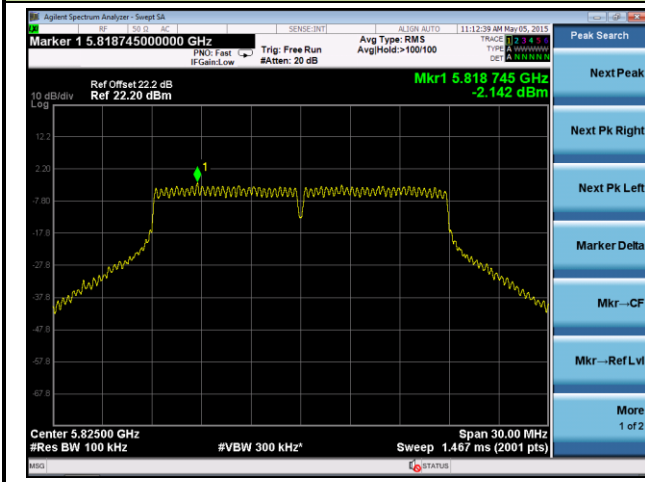

Channel 36 (5180MHz)

Channel 44 (5220MHz)

Channel 48 (5240MHz)

Channel 52 (5260MHz)

Channel 60 (5300MHz)

Channel 64 (5320MHz)

Channel 165 (5825MHz)

ANTENNA 2# - 802.11ac-VHT40 Power Spectral Density - Ant 0 / Ant 0 + 1