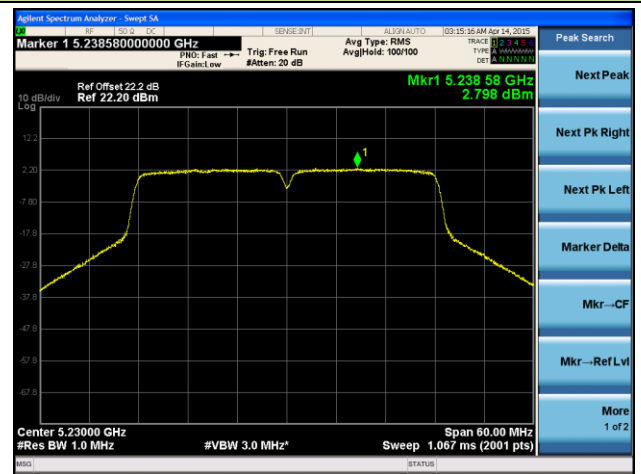

Channel 46 (5230MHz)