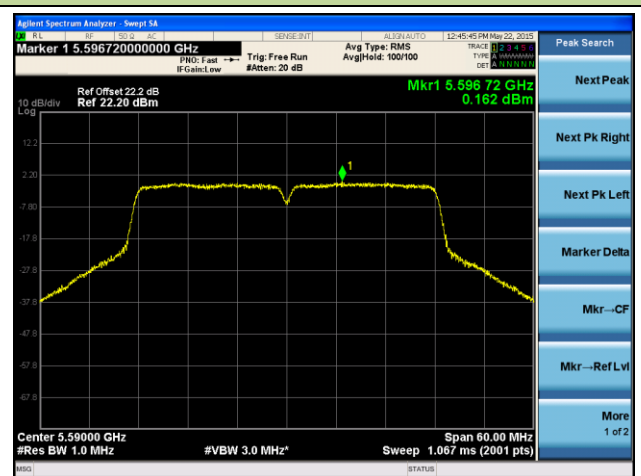

Channel 38 (5190MHz)

Channel 46 (5230MHz)

Channel 54 (5270MHz)

Channel 62 (5310MHz)

Channel 102 (5510MHz)

Channel 118 (5590MHz)

ANTENNA 2# - 802.11ac-VHT40 Power Spectral Density - Ant 1 / Ant 0 + 1

Channel 38 (5190MHz)