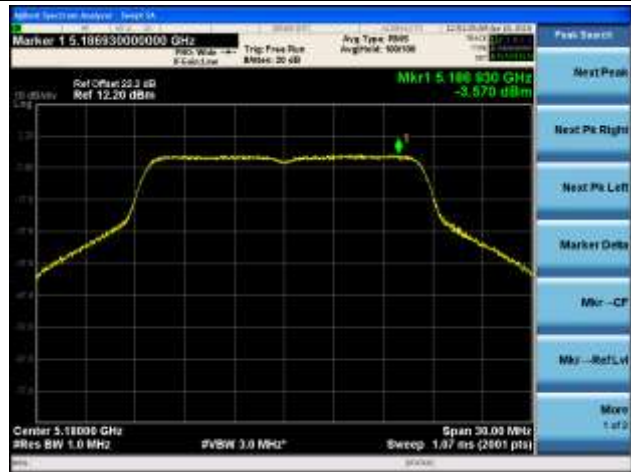

ANTENNA 3# - 802.11a Power Spectral Density - Ant 0 / Ant 0 + 1

Channel 36 (5180MHz)