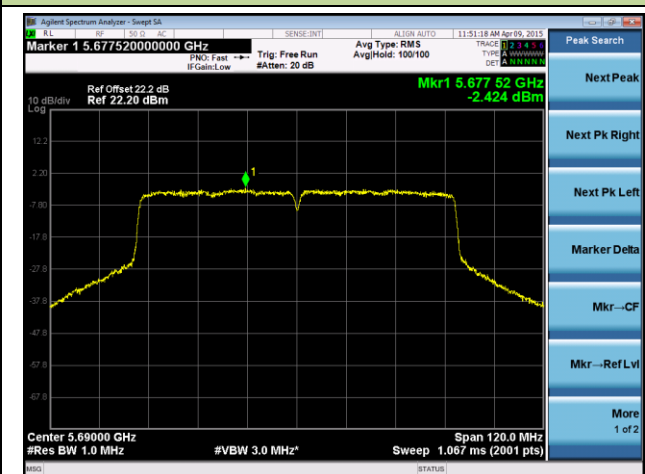

Channel 138 (5690MHz)