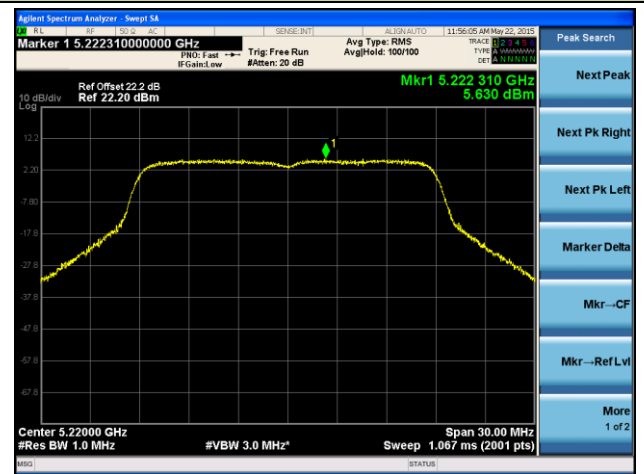

Channel 44 (5220MHz)