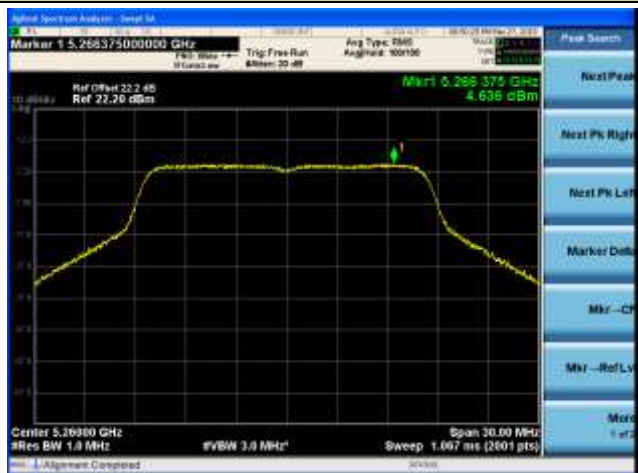

Channel 52 (5260MHz)