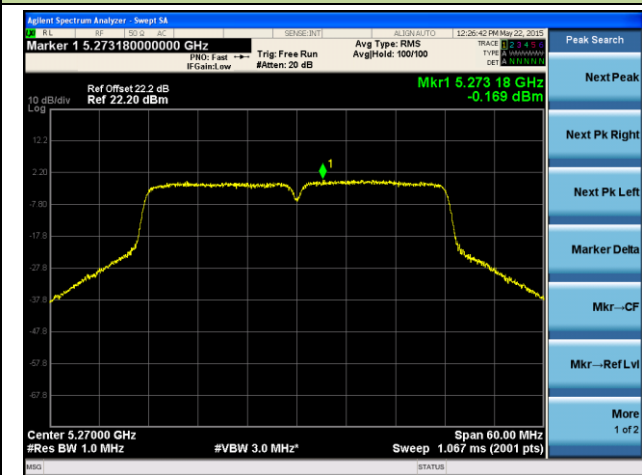

Channel 54 (5270MHz)