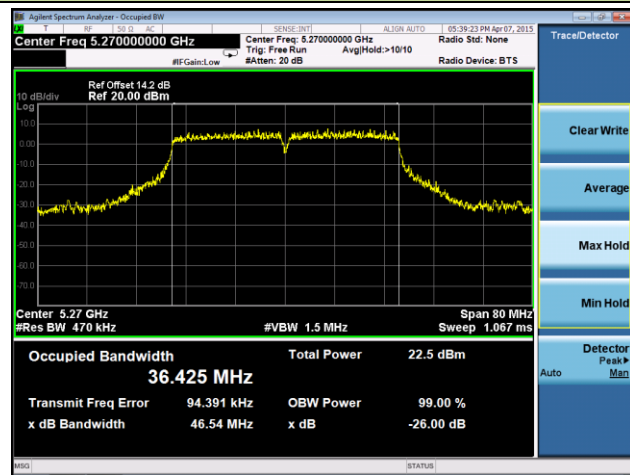

**802.11n-HT40 26dB Bandwidth & 99% Bandwidth - Ant 0 / Ant 0 + 1**
**Channel 38 (5190MHz)**

**Channel 46 (5230MHz)**

**Channel 54 (5270MHz)**

**Channel 62 (5310MHz)**

**Channel 102 (5510MHz)**

**Channel 118 (5590MHz)**

**Channel 54 (5270MHz)**

**Channel 62 (5310MHz)**

**Channel 102 (5510MHz)**

**Channel 118 (5590MHz)**

**Channel 134 (5670MHz)**

**Channel 151 (5755 MHz)**