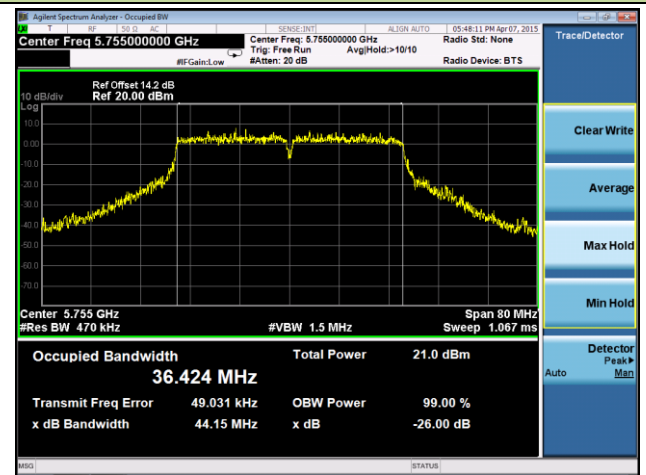

Channel 151 (5755 MHz)