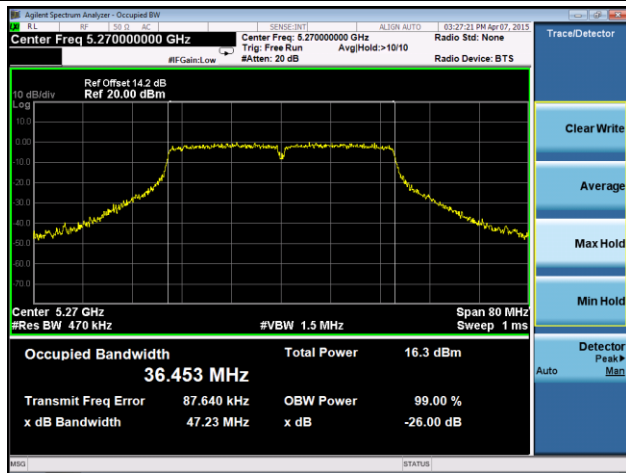

### Channel 64 (5320MHz)

### Channel 100 (5500MHz)

### Channel 120 (5600MHz)

**Channel 140 (5700MHz)**

**Channel 144 (5720MHz)**

**Channel 149 (5745MHz)**

**Channel 157 (5785MHz)**

**Channel 165 (5825MHz)**

802.11ac-VHT40 26dB Bandwidth & 99% Bandwidth - Ant 0 / Ant 0 + 1

Channel 38 (5190MHz)

Channel 46 (5230MHz)

Channel 54 (5270MHz)

Channel 62 (5310MHz)

Channel 102 (5510MHz)

Channel 118 (5590MHz)