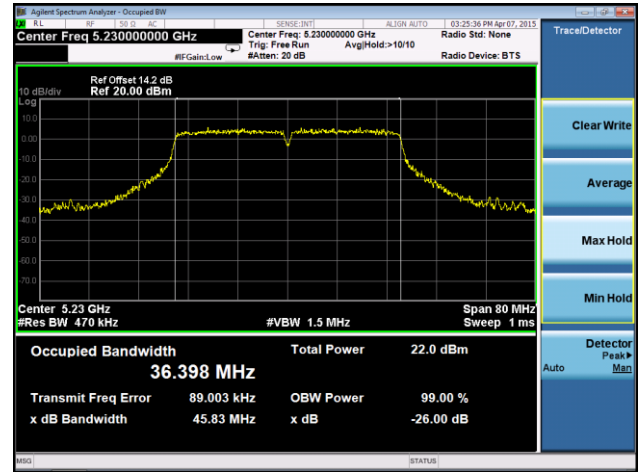

### Channel 64 (5320MHz)

### Channel 100 (5500MHz)

### Channel 120 (5600MHz)

**Channel 140 (5700MHz)**

**Channel 144 (5720MHz)**

**Channel 149 (5745MHz)**

**Channel 157 (5785MHz)**

**Channel 165 (5825MHz)**

802.11ac-VHT40 26dB Bandwidth & 99% Bandwidth - Ant 0 / Ant 0 + 1

Channel 38 (5190MHz)

Channel 46 (5230MHz)

Channel 54 (5270MHz)

Channel 62 (5310MHz)

Channel 102 (5510MHz)

Channel 118 (5590MHz)