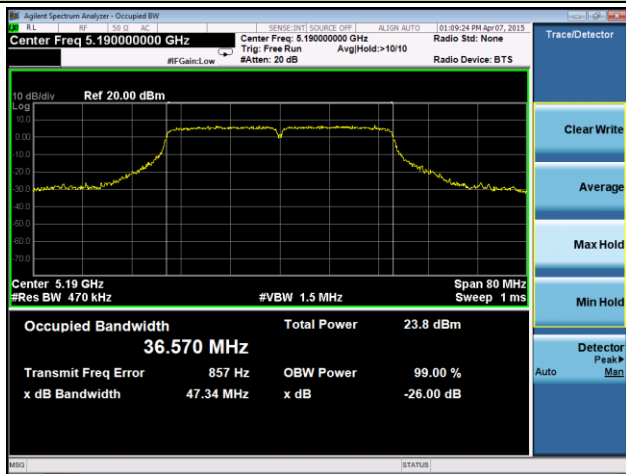

**802.11n-HT40 26dB Bandwidth & 99% Bandwidth - Ant 0 / Ant 0 + 1**
**Channel 38 (5190MHz)**

**Channel 46 (5230MHz)**

**Channel 54 (5270MHz)**

**Channel 62 (5310MHz)**

**Channel 102 (5510MHz)**

**Channel 118 (5590MHz)**

**Channel 54 (5270MHz)**

**Channel 62 (5310MHz)**

**Channel 102 (5510MHz)**

**Channel 118 (5590MHz)**

**Channel 134 (5670MHz)**

**Channel 151 (5755 MHz)**