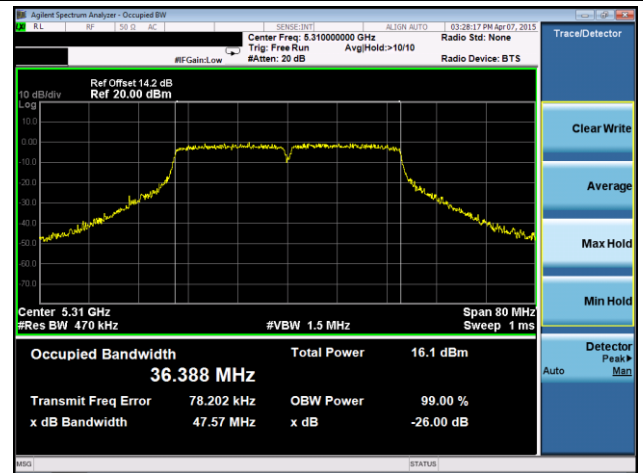

Channel 38 (5190MHz)

Channel 46 (5230MHz)

Channel 54 (5270MHz)

Channel 62 (5310MHz)

Channel 102 (5510MHz)

Channel 118 (5590MHz)