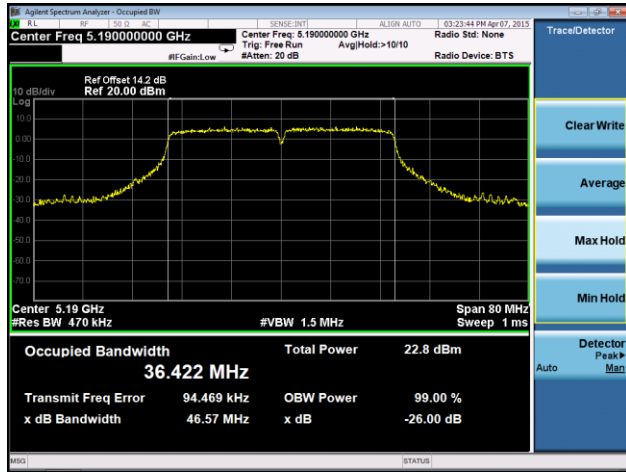

### Channel 64 (5320MHz)

### Channel 100 (5500MHz)

### Channel 120 (5600MHz)

**Channel 140 (5700MHz)**

**Channel 144 (5720MHz)**

**Channel 149 (5745MHz)**

**Channel 157 (5785MHz)**

**Channel 165 (5825MHz)**

802.11ac-VHT40 26dB Bandwidth & 99% Bandwidth - Ant 0 / Ant 0 + 1

Channel 38 (5190MHz)

Channel 46 (5230MHz)

Channel 54 (5270MHz)

Channel 62 (5310MHz)

Channel 102 (5510MHz)

Channel 118 (5590MHz)