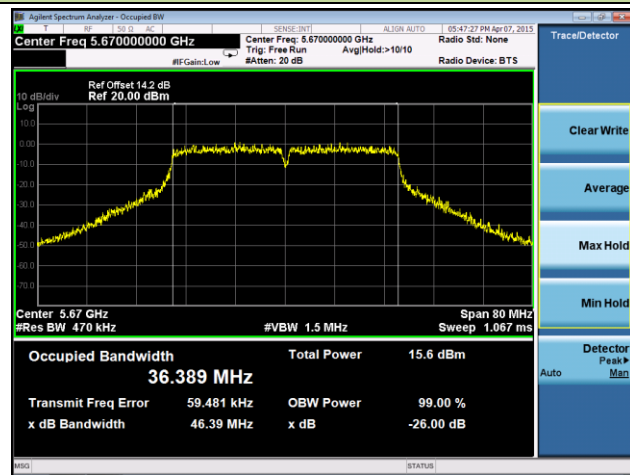

**802.11n-HT40 26dB Bandwidth & 99% Bandwidth - Ant 0 / Ant 0 + 1**
**Channel 38 (5190MHz)**

**Channel 46 (5230MHz)**

**Channel 54 (5270MHz)**

**Channel 62 (5310MHz)**

**Channel 102 (5510MHz)**

**Channel 118 (5590MHz)**

**Channel 54 (5270MHz)**

**Channel 62 (5310MHz)**

**Channel 102 (5510MHz)**

**Channel 118 (5590MHz)**

**Channel 134 (5670MHz)**

**Channel 151 (5755 MHz)**