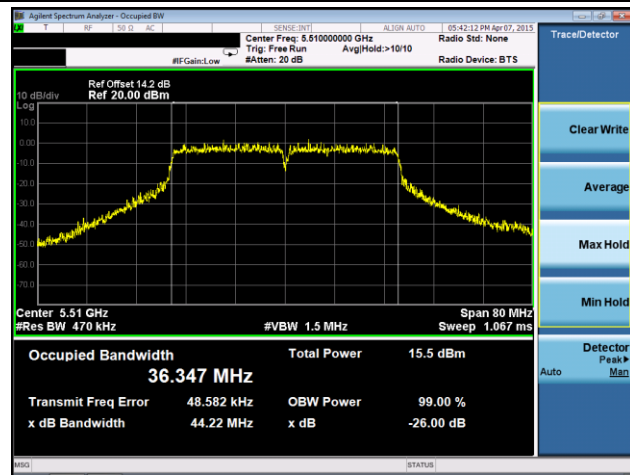

Channel 102 (5510MHz)