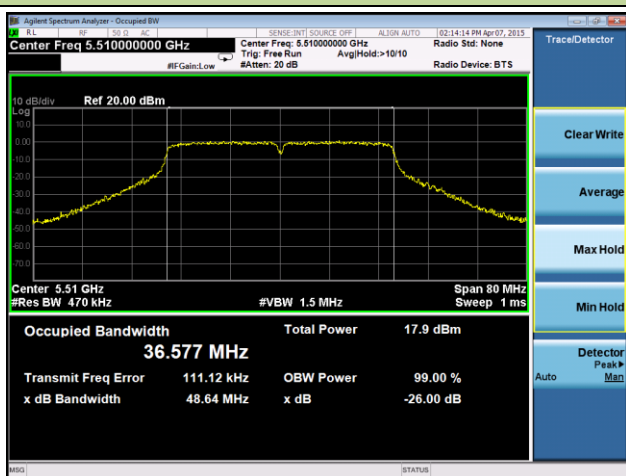

**802.11n-HT40 26dB Bandwidth & 99% Bandwidth - Ant 0 / Ant 0 + 1**
**Channel 38 (5190MHz)**

**Channel 46 (5230MHz)**

**Channel 54 (5270MHz)**

**Channel 62 (5310MHz)**

**Channel 102 (5510MHz)**

**Channel 118 (5590MHz)**

**Channel 54 (5270MHz)**

**Channel 62 (5310MHz)**

**Channel 102 (5510MHz)**

**Channel 118 (5590MHz)**

**Channel 134 (5670MHz)**

**Channel 151 (5755 MHz)**