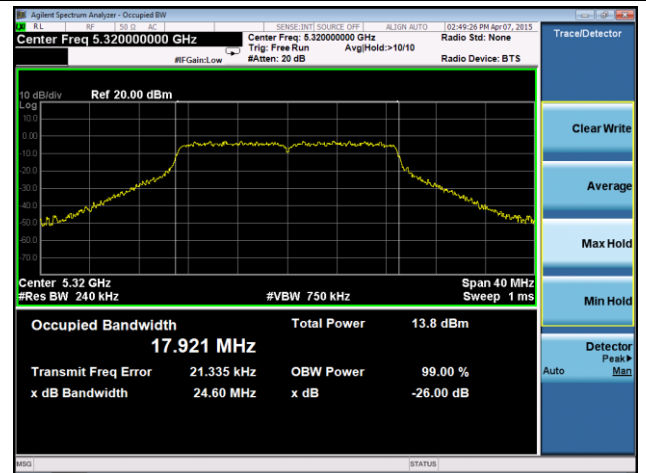

Channel 64 (5320MHz)