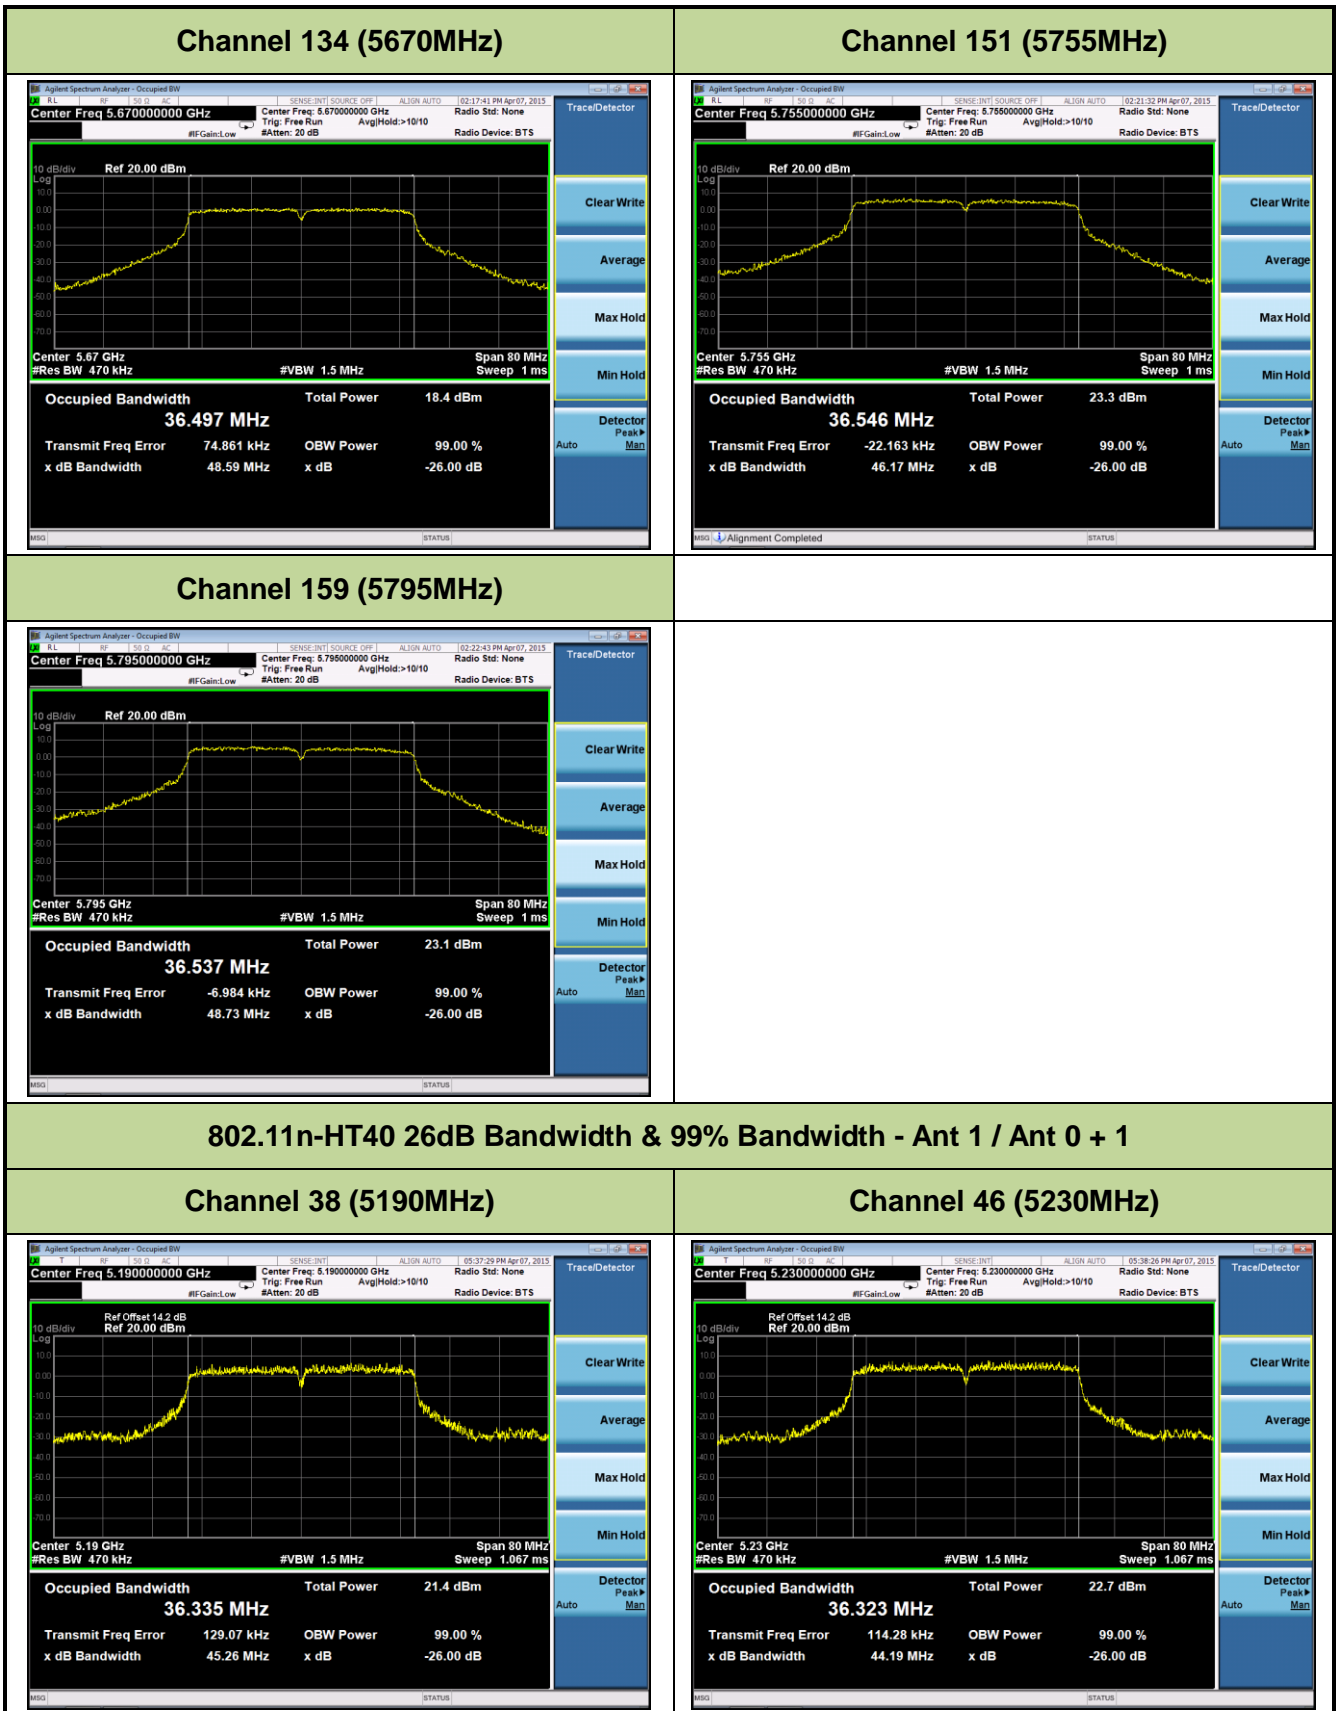

**802.11n-HT40 26dB Bandwidth & 99% Bandwidth - Ant 0 / Ant 0 + 1**
**Channel 38 (5190MHz)**

**Channel 46 (5230MHz)**

**Channel 54 (5270MHz)**

**Channel 62 (5310MHz)**

**Channel 102 (5510MHz)**

**Channel 118 (5590MHz)**

**Channel 54 (5270MHz)**

**Channel 62 (5310MHz)**

**Channel 102 (5510MHz)**

**Channel 118 (5590MHz)**

**Channel 134 (5670MHz)**

**Channel 151 (5755 MHz)**

### 802.11ac-VHT20 26dB Bandwidth & 99% Bandwidth - Ant 0 / Ant 0 + 1