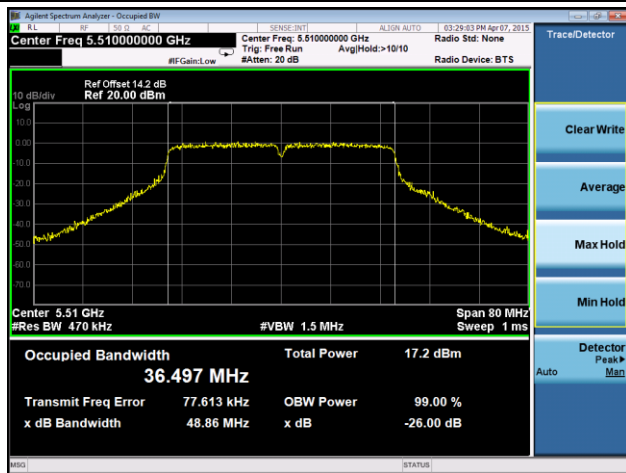

Channel 38 (5190MHz)

Channel 46 (5230MHz)

Channel 54 (5270MHz)

Channel 62 (5310MHz)

Channel 102 (5510MHz)

Channel 118 (5590MHz)