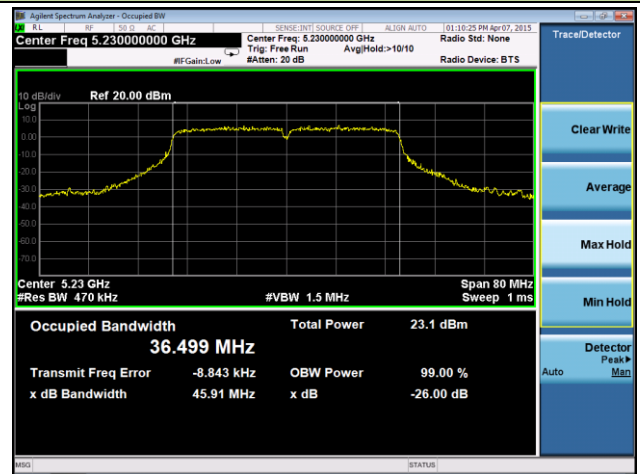

**802.11n-HT40 26dB Bandwidth & 99% Bandwidth - Ant 0 / Ant 0 + 1**
**Channel 38 (5190MHz)**

**Channel 46 (5230MHz)**

**Channel 54 (5270MHz)**

**Channel 62 (5310MHz)**

**Channel 102 (5510MHz)**

**Channel 118 (5590MHz)**

**Channel 54 (5270MHz)**

**Channel 62 (5310MHz)**

**Channel 102 (5510MHz)**

**Channel 118 (5590MHz)**

**Channel 134 (5670MHz)**

**Channel 151 (5755 MHz)**