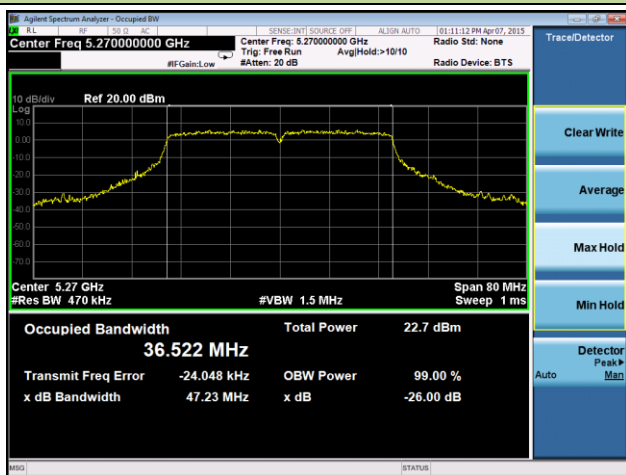

**802.11n-HT40 26dB Bandwidth & 99% Bandwidth - Ant 0 / Ant 0 + 1**
**Channel 38 (5190MHz)**

**Channel 46 (5230MHz)**

**Channel 54 (5270MHz)**

**Channel 62 (5310MHz)**

**Channel 102 (5510MHz)**

**Channel 118 (5590MHz)**

**Channel 54 (5270MHz)**

**Channel 62 (5310MHz)**

**Channel 102 (5510MHz)**

**Channel 118 (5590MHz)**

**Channel 134 (5670MHz)**

**Channel 151 (5755 MHz)**