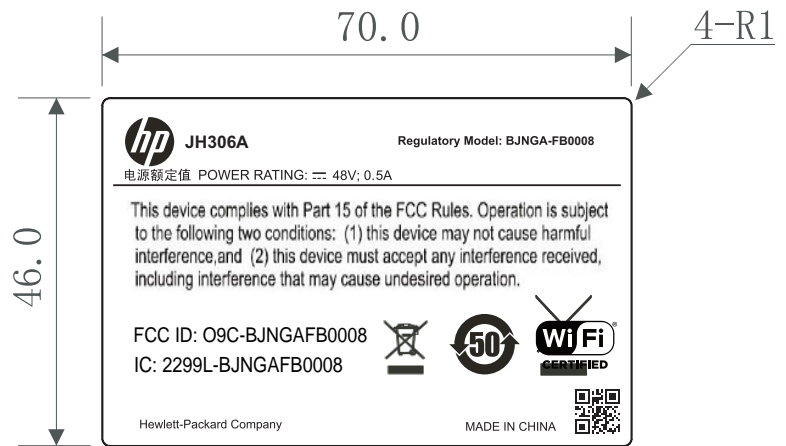

Label Location

REV	ECO No	DESCRIPTION
0		

色值：黑色为C0 M0 Y0 K100  
 材质：50#硝银龙过哑胶, 加强背胶  
 二维码内容为: 9801A0SM1A0

RELEASE LEVEL:  
 FILE NAME:

.x	±0.1		<b>WINSMAX</b>		TITLE: 铭牌		
.xx	±0.05				DRAW: Wu fangqing	DATE: 2015.03.10	UNITS: mm
.xxx	±0.01		ANG ±0.2	CHKD: Ni hanqiong	DATE: 2015.03.10	FINISH:	PART NO:
SHENZHEN ALLWINS TECHNOLOGY CO., LTD			APPD: Mao zhigao	DATE: 2015.03.10	SCALE: 1:1		
			PRODUCT: JH306A	SHEET: 1 OF 1		MATL:	