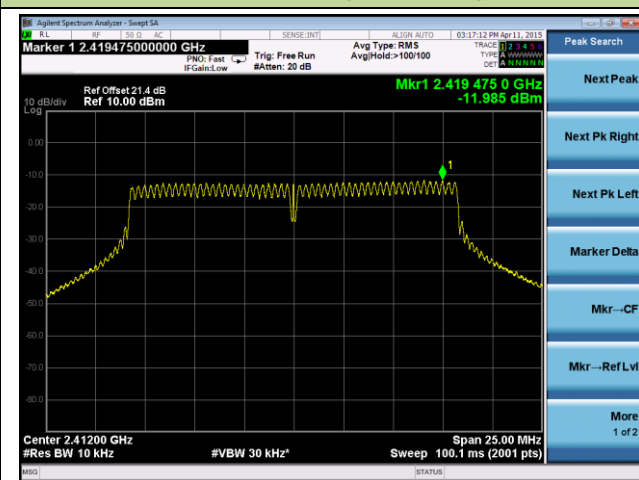

ANTENNA 3# - 802.11g AVGPDS - Ant 1 / Ant 0 + 1

Channel 01 (2412MHz)