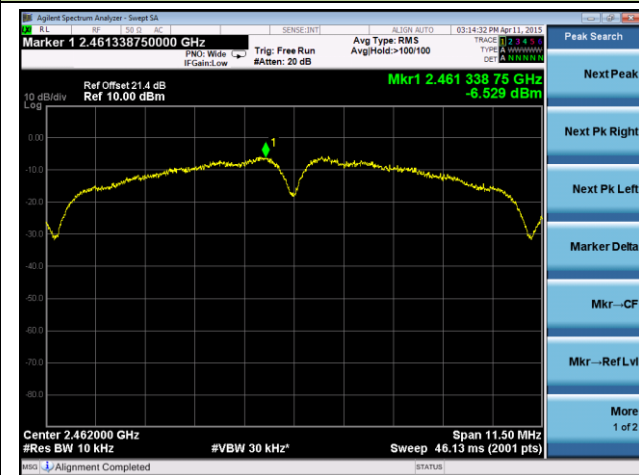

**ANTENNA 3# - 802.11b AVGPDS - Ant 0 / Ant 0 + 1**

**Channel 01 (2412MHz)**

**Channel 06 (2437MHz)**

**Channel 11 (2462MHz)**

**ANTENNA 3# - 802.11g AVGPDS - Ant 0 / Ant 0 + 1**

**Channel 01 (2412MHz)**

**Channel 06 (2437MHz)**

### Channel 11 (2462MHz)