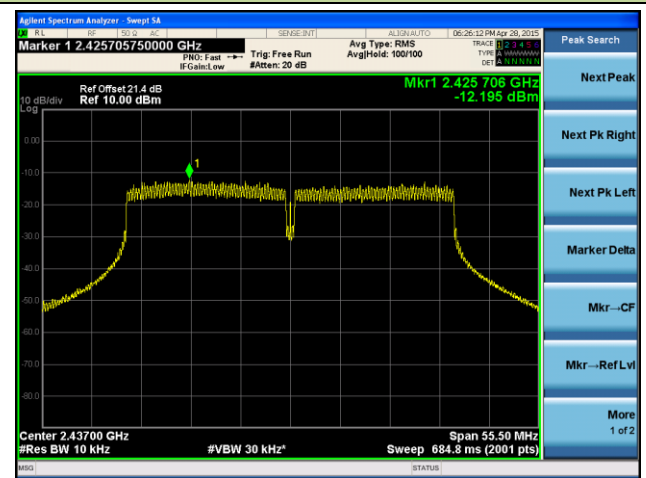

### Channel 11 (2462MHz)

**ANTENNA 3# - 802.11n-HT40 AVGPDS - Ant 0 / Ant 0 + 1**

**Channel 03 (2422MHz)**

**Channel 06 (2437MHz)**

**Channel 09 (2452MHz)**

**ANTENNA 3# - 802.11b AVGPDS - Ant 1 / Ant 0 + 1**
**Channel 01 (2412MHz)**