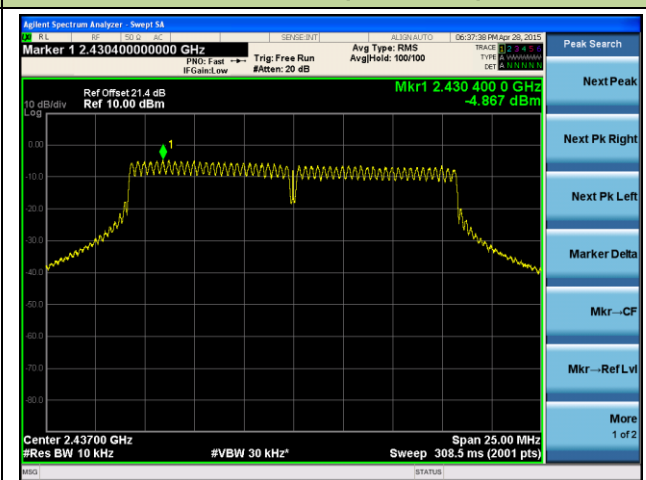

**Channel 01 (2412MHz)**

**Channel 06 (2437MHz)**

**Channel 11 (2462MHz)**

**ANTENNA 2# - 802.11g AVGPSD - Ant 1 / Ant 0 + 1**

**Channel 01 (2412MHz)**

**Channel 06 (2437MHz)**

**Channel 11 (2462MHz)**

**ANTENNA 2# - 802.11n-HT20 AVGPDS - Ant 1 / Ant 0 + 1**