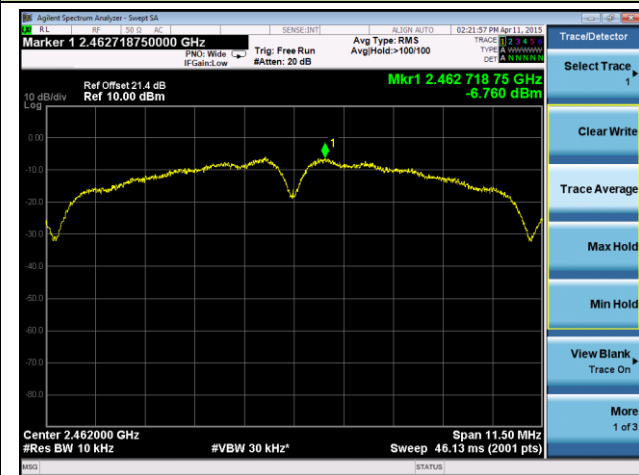

**Channel 03 (2422MHz)**

**Channel 06 (2437MHz)**

**Channel 09 (2452MHz)**

**ANTENNA 2# - 802.11b AVGPDS - Ant 0 / Ant 0 + 1**

**Channel 01 (2412MHz)**

**Channel 06 (2437MHz)**

**Channel 11 (2462MHz)**

**ANTENNA 2# - 802.11g AVGPDS - Ant 0 / Ant 0 + 1**