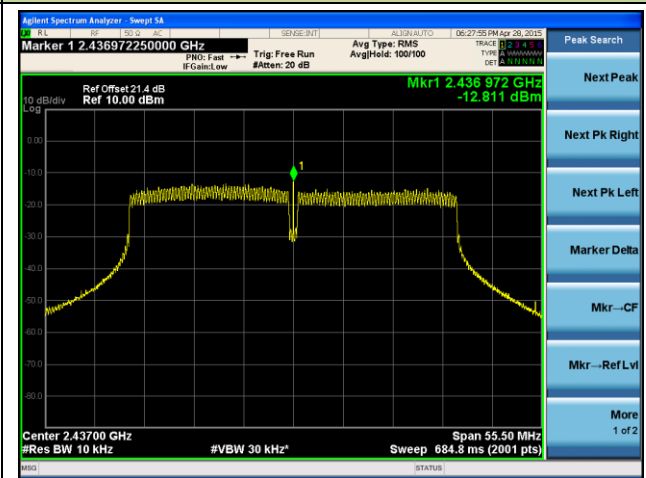

**Channel 01 (2412MHz)**

**Channel 06 (2437MHz)**

**Channel 11 (2462MHz)**

**ANTENNA 2# - 802.11n-HT40 AVGPSPD - Ant 1 / Ant 0 + 1**

**Channel 03 (2422MHz)**

**Channel 06 (2437MHz)**

**Channel 09 (2452MHz)**