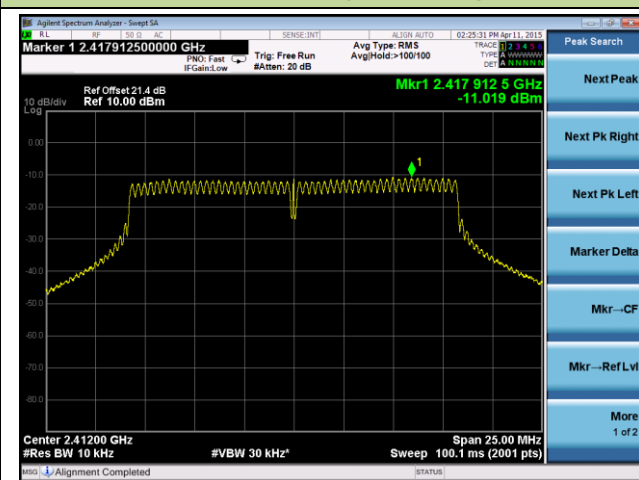

**Channel 01 (2412MHz)**

**Channel 06 (2437MHz)**

**Channel 11 (2462MHz)**

**ANTENNA 2# - 802.11g AVGPSD - Ant 1 / Ant 0 + 1**

**Channel 01 (2412MHz)**

**Channel 06 (2437MHz)**

**Channel 11 (2462MHz)**

**ANTENNA 2# - 802.11n-HT20 AVGPDS - Ant 1 / Ant 0 + 1**