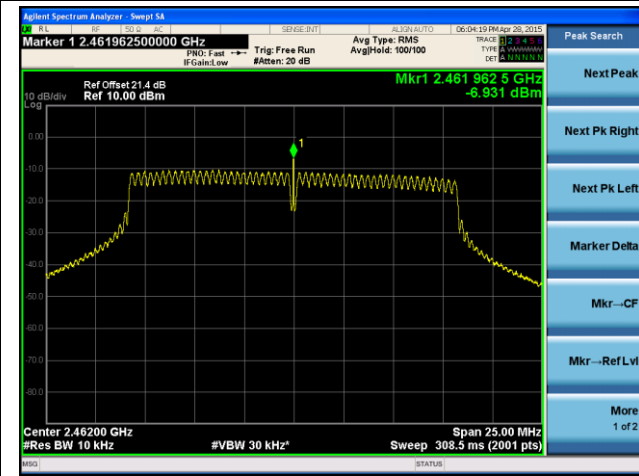

**Channel 11 (2462MHz)**

**ANTENNA 1# - 802.11n-HT20 AVGPDS - Ant 1 / Ant 0 + 1**

**Channel 01 (2412MHz)**

**Channel 06 (2437MHz)**

**Channel 11 (2462MHz)**

**ANTENNA 1# - 802.11n-HT40 AVGPDS - Ant 1 / Ant 0 + 1**

**Channel 03 (2422MHz)**

**Channel 06 (2437MHz)**

**Channel 09 (2452MHz)**

**ANTENNA 2# - 802.11b AVGPDS - Ant 0 / Ant 0 + 1**

**Channel 01 (2412MHz)**

**Channel 06 (2437MHz)**

**Channel 11 (2462MHz)**

**ANTENNA 2# - 802.11g AVGPDS - Ant 0 / Ant 0 + 1**