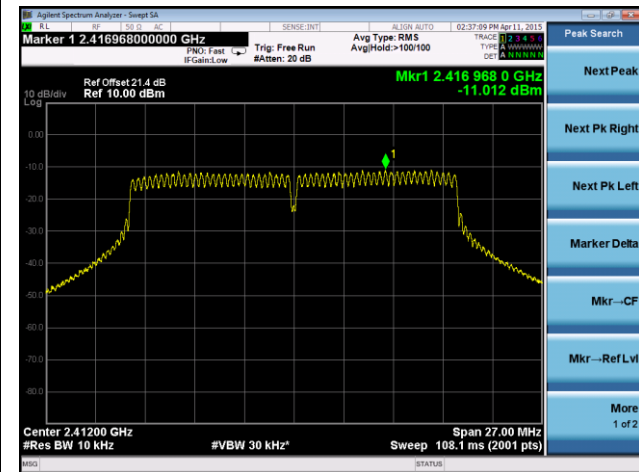

ANTENNA 2# - 802.11n-HT20 AVGPDS - Ant 1 / Ant 0 + 1

Channel 01 (2412MHz)