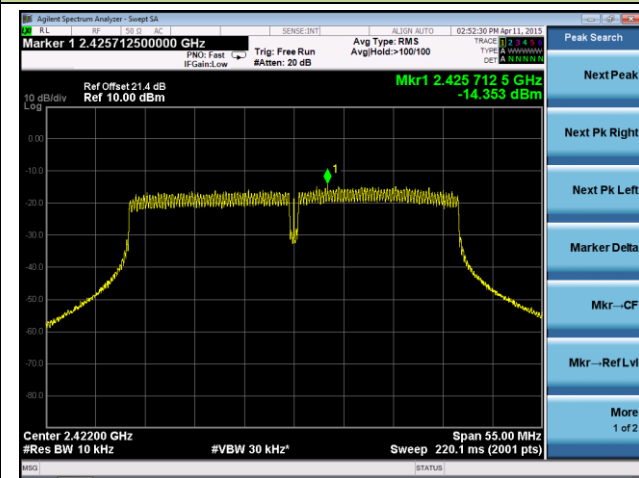

**Channel 01 (2412MHz)**

**Channel 06 (2437MHz)**

**Channel 11 (2462MHz)**

**ANTENNA 2# - 802.11n-HT40 AVGPSPD - Ant 1 / Ant 0 + 1**

**Channel 03 (2422MHz)**

**Channel 06 (2437MHz)**

**Channel 09 (2452MHz)**