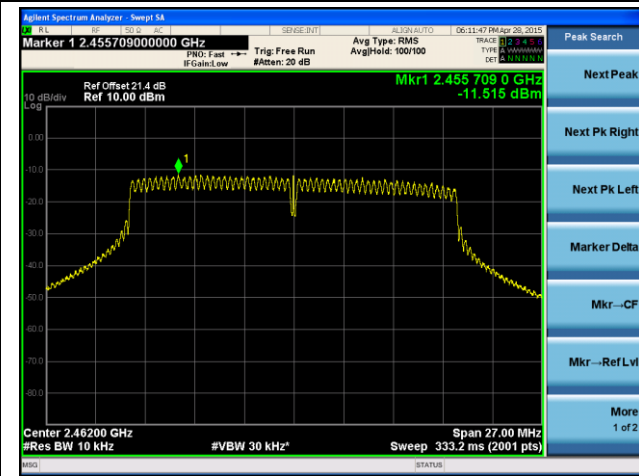

**Channel 11 (2462MHz)**

**ANTENNA 1# - 802.11n-HT20 AVGPDS - Ant 1 / Ant 0 + 1**

**Channel 01 (2412MHz)**

**Channel 06 (2437MHz)**

**Channel 11 (2462MHz)**

**ANTENNA 1# - 802.11n-HT40 AVGPDS - Ant 1 / Ant 0 + 1**

**Channel 03 (2422MHz)**

**Channel 06 (2437MHz)**

**Channel 09 (2452MHz)**

**ANTENNA 2# - 802.11b AVGPDS - Ant 0 / Ant 0 + 1**

**Channel 01 (2412MHz)**

**Channel 06 (2437MHz)**

**Channel 11 (2462MHz)**

**ANTENNA 2# - 802.11g AVGPDS - Ant 0 / Ant 0 + 1**