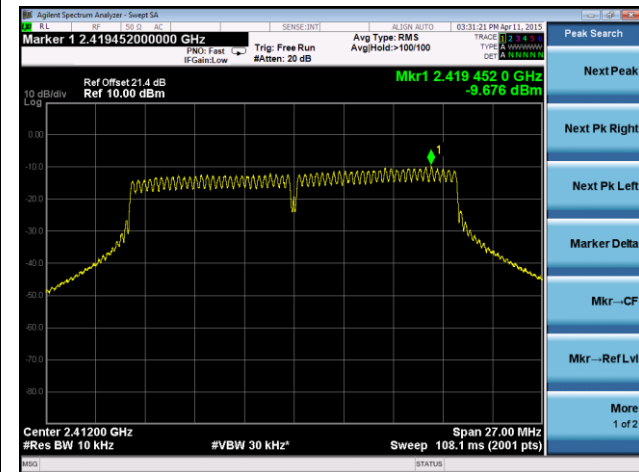

ANTENNA 3# - 802.11n-HT20 AVGPDS - Ant 0 / Ant 0 + 1

Channel 01 (2412MHz)