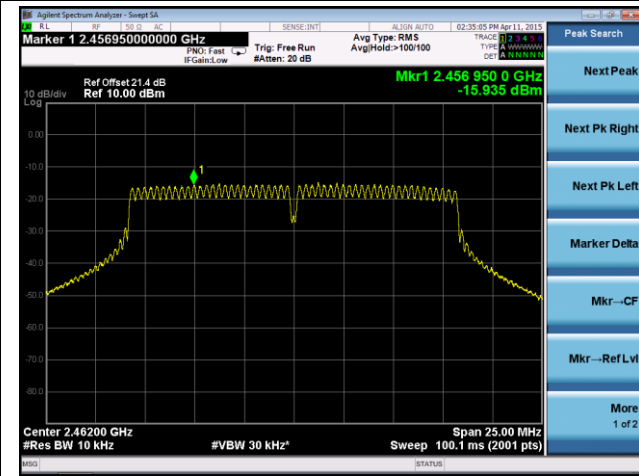

Channel 11 (2462MHz)