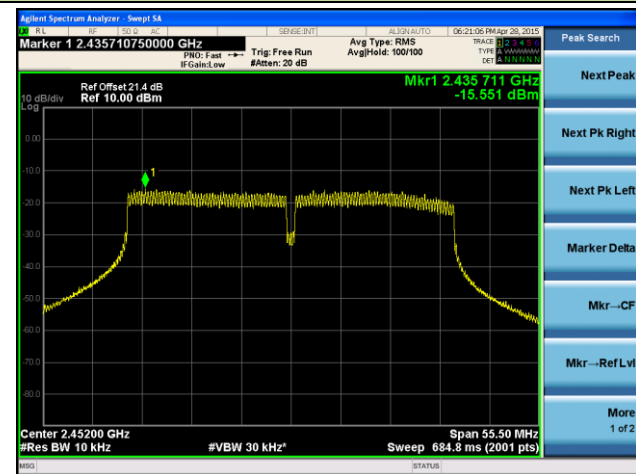

Channel 09 (2452MHz)