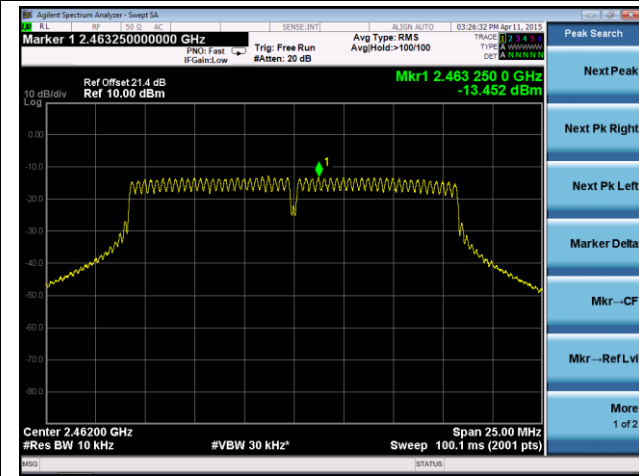

**ANTENNA 3# - 802.11b AVGPDS - Ant 0 / Ant 0 + 1**

**Channel 01 (2412MHz)**

**Channel 06 (2437MHz)**

**Channel 11 (2462MHz)**

**ANTENNA 3# - 802.11g AVGPDS - Ant 0 / Ant 0 + 1**

**Channel 01 (2412MHz)**

**Channel 06 (2437MHz)**

### Channel 11 (2462MHz)