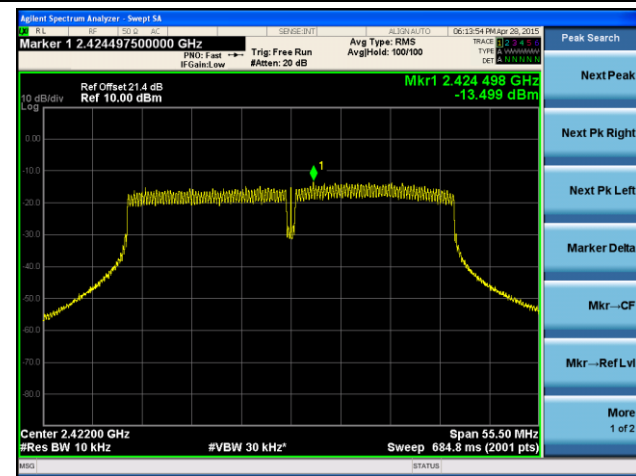

ANTENNA 1# - 802.11n-HT40 AVGPDS - Ant 1 / Ant 0 + 1

Channel 03 (2422MHz)

Channel 06 (2437MHz)