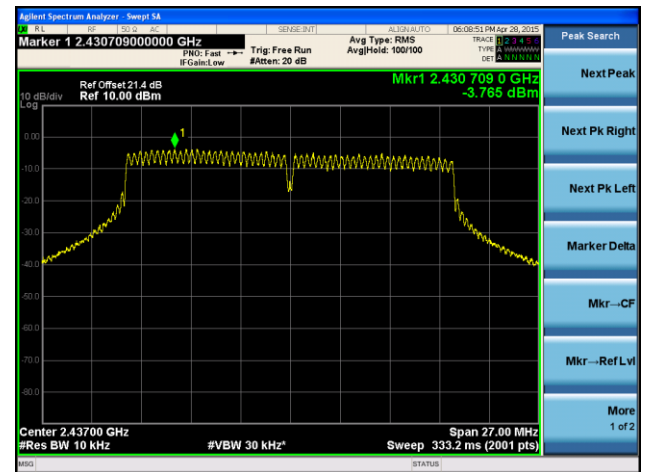

**Channel 11 (2462MHz)**

**ANTENNA 1# - 802.11n-HT20 AVGPDS - Ant 1 / Ant 0 + 1**

**Channel 01 (2412MHz)**

**Channel 06 (2437MHz)**

**Channel 11 (2462MHz)**

**ANTENNA 1# - 802.11n-HT40 AVGPDS - Ant 1 / Ant 0 + 1**