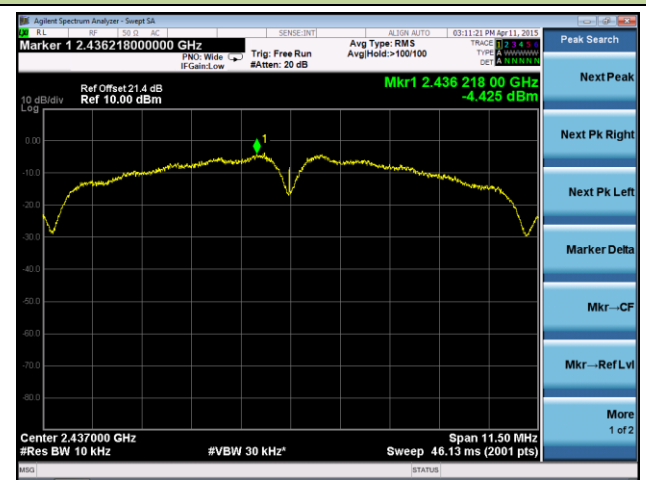

Channel 06 (2437MHz)