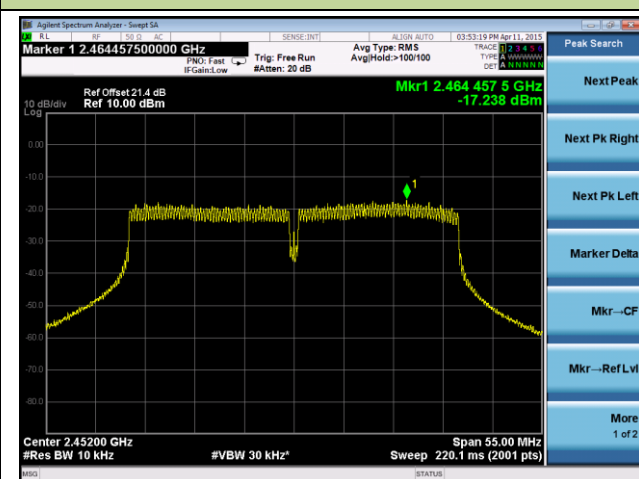

### Channel 11 (2462MHz)

**ANTENNA 3# - 802.11n-HT40 AVGPDS - Ant 0 / Ant 0 + 1**

**Channel 03 (2422MHz)**

**Channel 06 (2437MHz)**

**Channel 09 (2452MHz)**

**ANTENNA 3# - 802.11b AVGPDS - Ant 1 / Ant 0 + 1**
**Channel 01 (2412MHz)**