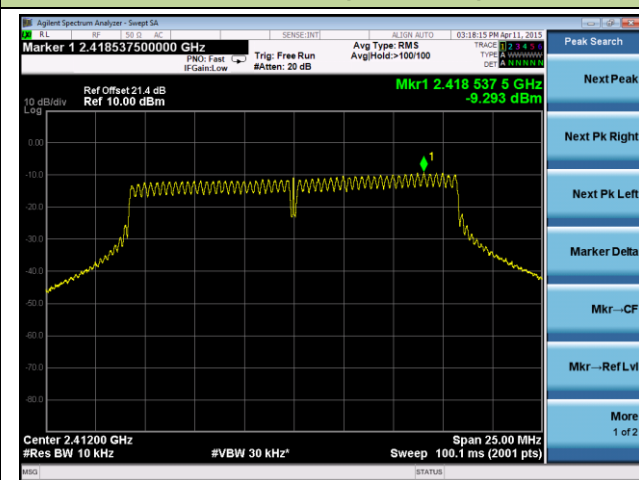

**ANTENNA 3# - 802.11b AVGPDS - Ant 0 / Ant 0 + 1**

**Channel 01 (2412MHz)**

**Channel 06 (2437MHz)**

**Channel 11 (2462MHz)**

**ANTENNA 3# - 802.11g AVGPDS - Ant 0 / Ant 0 + 1**

**Channel 01 (2412MHz)**

**Channel 06 (2437MHz)**

### Channel 11 (2462MHz)