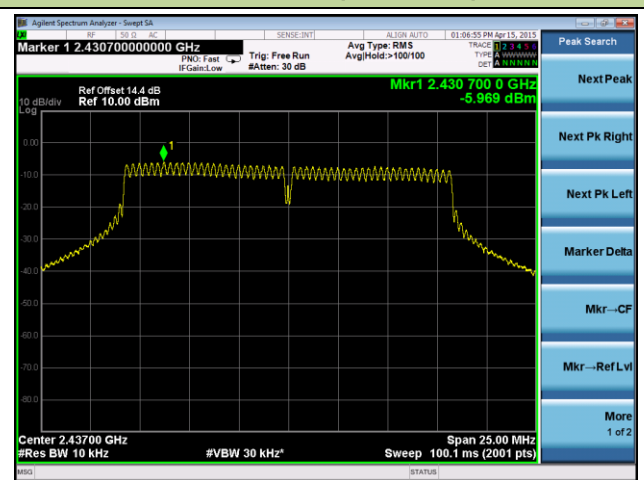

Channel 06 (2437MHz)