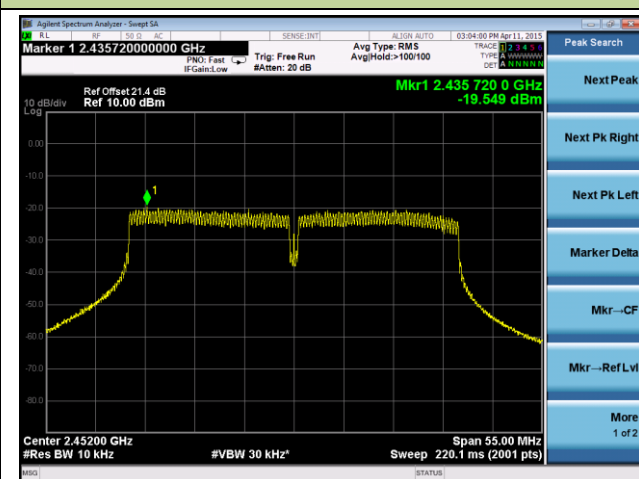

**Channel 01 (2412MHz)**

**Channel 06 (2437MHz)**

**Channel 11 (2462MHz)**

**ANTENNA 2# - 802.11n-HT40 AVGPSPD - Ant 1 / Ant 0 + 1**

**Channel 03 (2422MHz)**

**Channel 06 (2437MHz)**

**Channel 09 (2452MHz)**