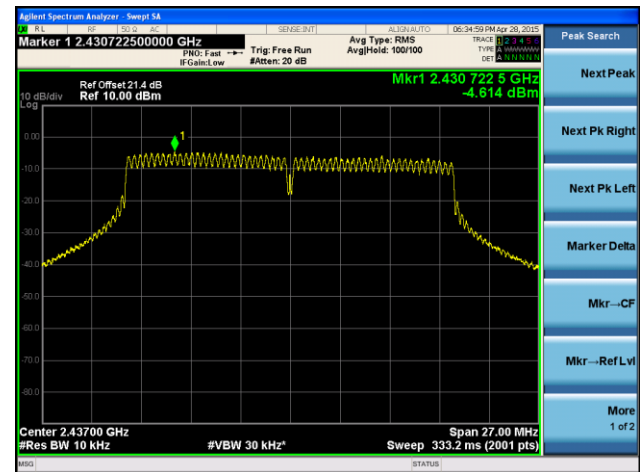

Channel 06 (2437MHz)