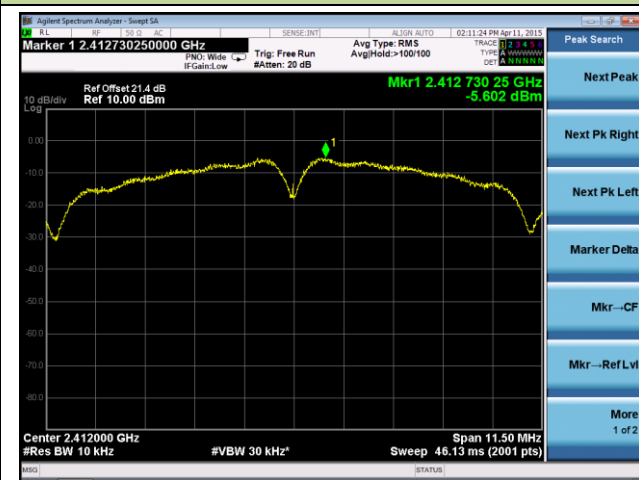

**Channel 03 (2422MHz)**

**Channel 06 (2437MHz)**

**Channel 09 (2452MHz)**

**ANTENNA 2# - 802.11b AVGPDS - Ant 0 / Ant 0 + 1**

**Channel 01 (2412MHz)**

**Channel 06 (2437MHz)**

**Channel 11 (2462MHz)**

**ANTENNA 2# - 802.11g AVGPDS - Ant 0 / Ant 0 + 1**