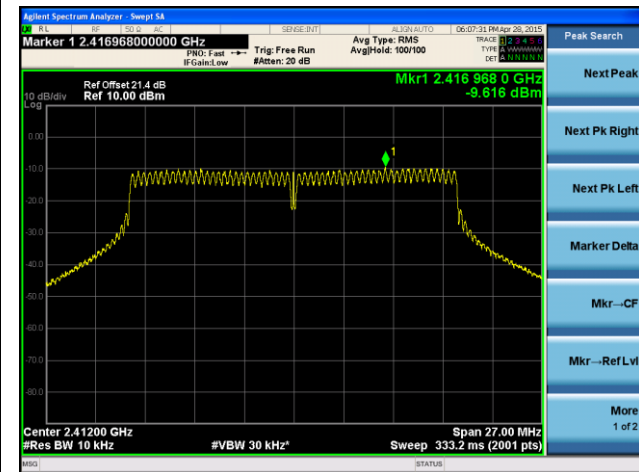

**Channel 11 (2462MHz)**

**ANTENNA 1# - 802.11n-HT20 AVGPDS - Ant 1 / Ant 0 + 1**

**Channel 01 (2412MHz)**

**Channel 06 (2437MHz)**

**Channel 11 (2462MHz)**

**ANTENNA 1# - 802.11n-HT40 AVGPDS - Ant 1 / Ant 0 + 1**