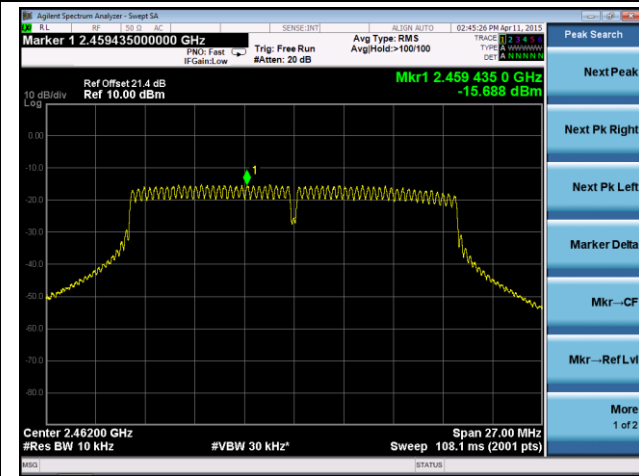

Channel 11 (2462MHz)