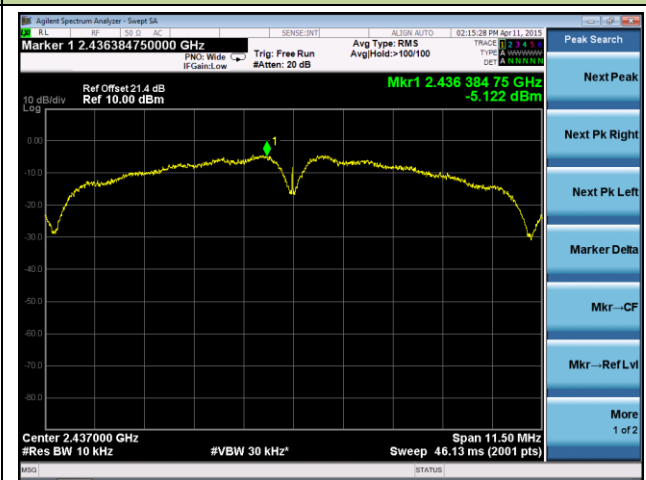

**Channel 03 (2422MHz)**

**Channel 06 (2437MHz)**

**Channel 09 (2452MHz)**

**ANTENNA 2# - 802.11b AVGPDS - Ant 0 / Ant 0 + 1**

**Channel 01 (2412MHz)**

**Channel 06 (2437MHz)**

**Channel 11 (2462MHz)**

**ANTENNA 2# - 802.11g AVGPDS - Ant 0 / Ant 0 + 1**