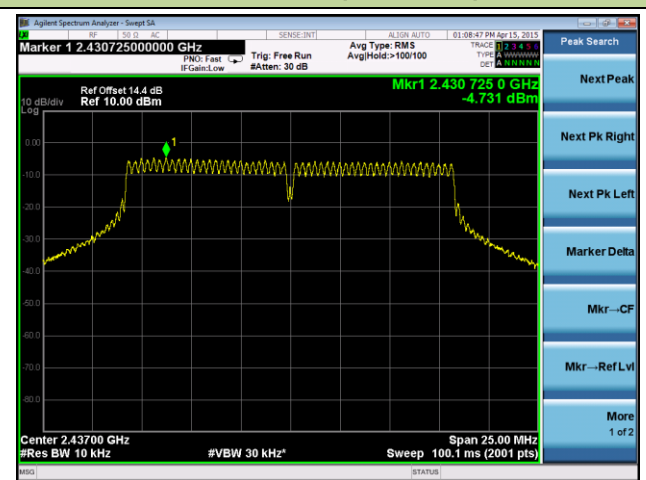

**ANTENNA 3# - 802.11b AVGPDS - Ant 0 / Ant 0 + 1**

**Channel 01 (2412MHz)**

**Channel 06 (2437MHz)**

**Channel 11 (2462MHz)**

**ANTENNA 3# - 802.11g AVGPDS - Ant 0 / Ant 0 + 1**

**Channel 01 (2412MHz)**

**Channel 06 (2437MHz)**

### Channel 11 (2462MHz)