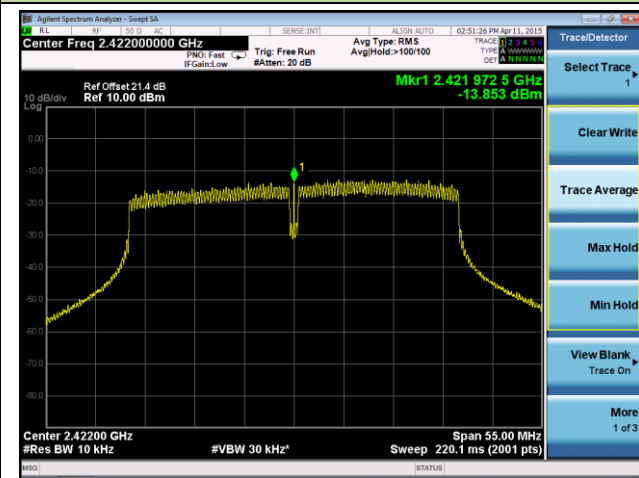

ANTENNA 2# - 802.11n-HT40 AVGPSPD - Ant 0 / Ant 0 + 1

Channel 03 (2422MHz)