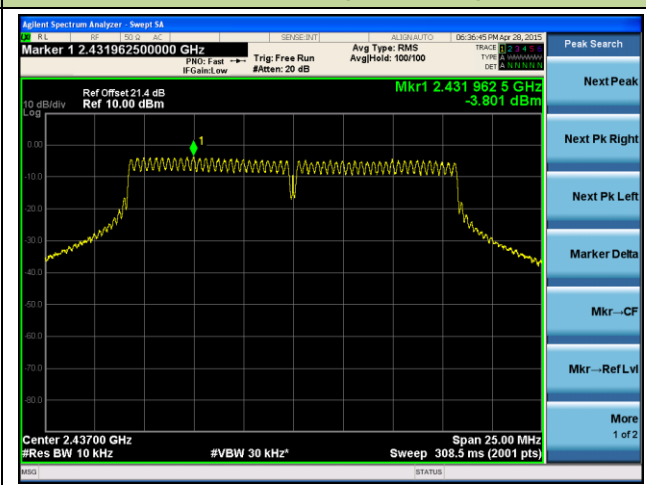

Channel 06 (2437MHz)