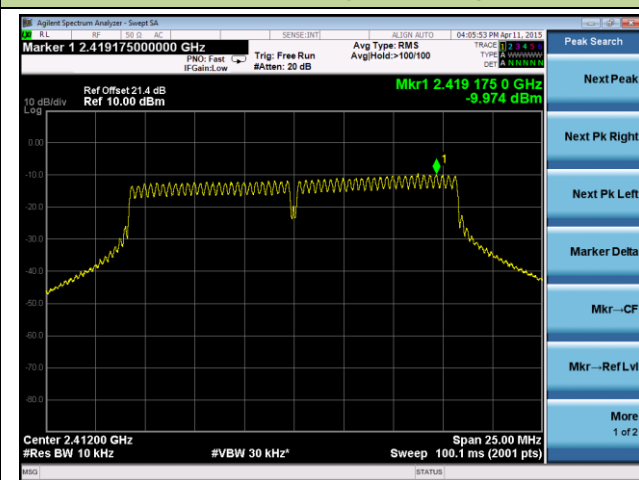

**Channel 01 (2412MHz)**

**Channel 06 (2437MHz)**

**Channel 11 (2462MHz)**

**ANTENNA 4# - 802.11g AVGPDS - Ant 0 / Ant 0 + 1**

**Channel 01 (2412MHz)**

**Channel 06 (2437MHz)**