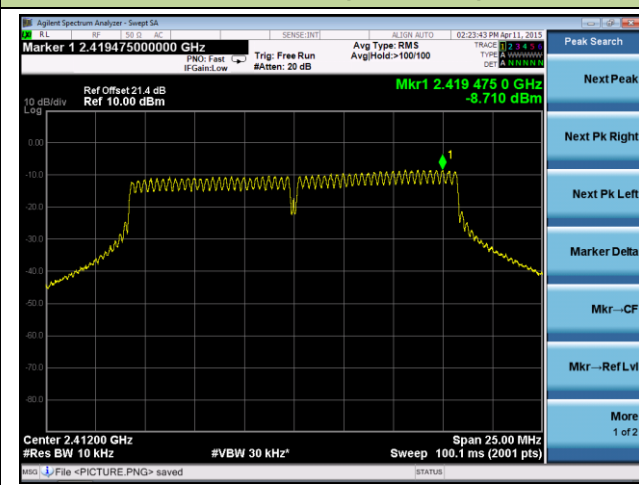

ANTENNA 2# - 802.11g AVGPDS - Ant 0 / Ant 0 + 1

Channel 01 (2412MHz)