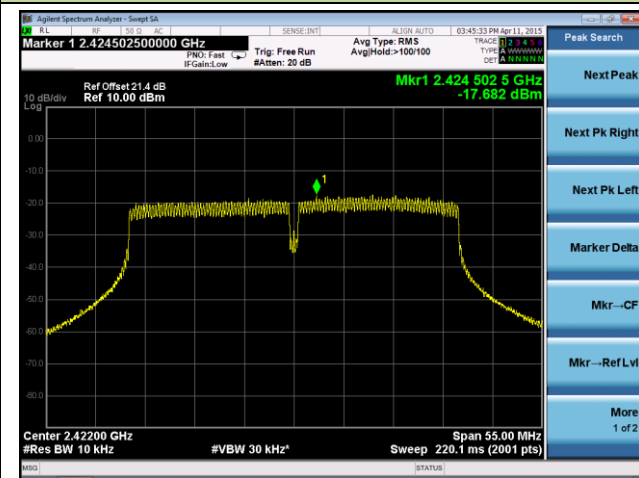

ANTENNA 3# - 802.11n-HT40 AVGPSPD - Ant 1 / Ant 0 + 1

Channel 03 (2422MHz)