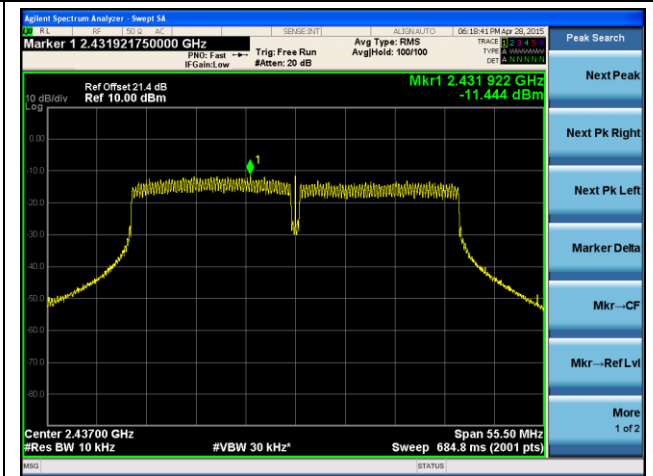

ANTENNA 1# - 802.11n-HT40 AVGPDS - Ant 1 / Ant 0 + 1

Channel 03 (2422MHz)

Channel 06 (2437MHz)