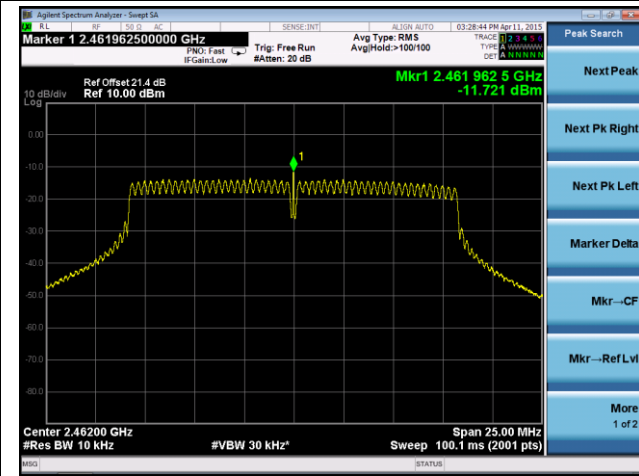

Channel 11 (2462MHz)