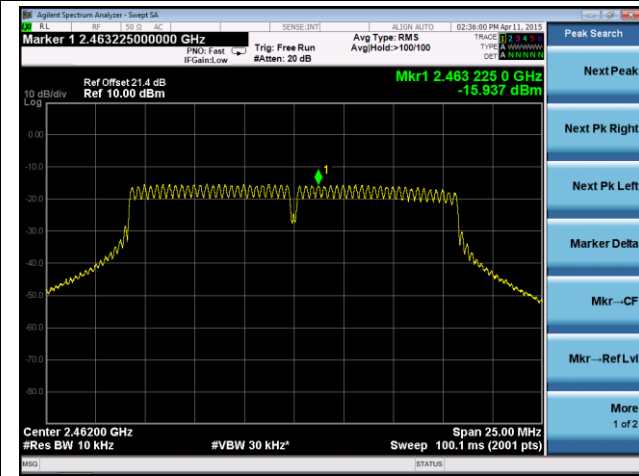

**Channel 01 (2412MHz)**

**Channel 06 (2437MHz)**

**Channel 11 (2462MHz)**

**ANTENNA 2# - 802.11g AVGPSD - Ant 1 / Ant 0 + 1**

**Channel 01 (2412MHz)**

**Channel 06 (2437MHz)**

**Channel 11 (2462MHz)**

**ANTENNA 2# - 802.11n-HT20 AVGPDS - Ant 1 / Ant 0 + 1**