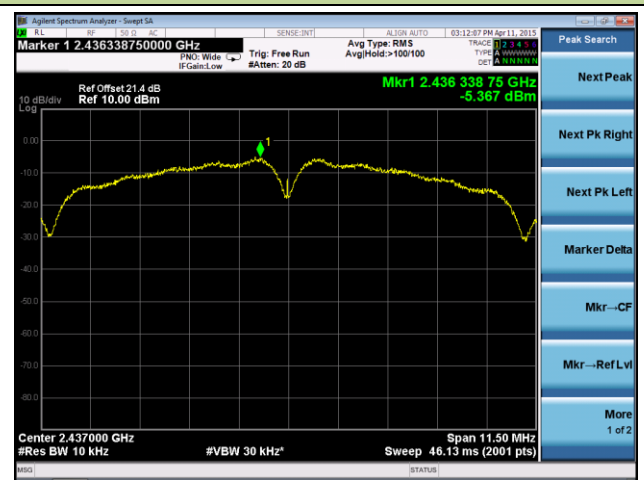

Channel 06 (2437MHz)