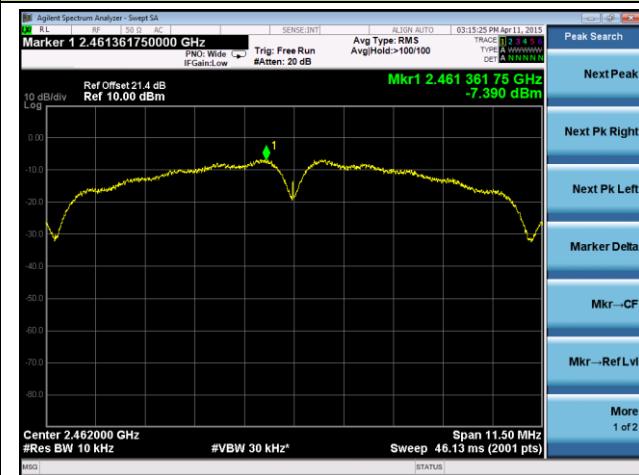

Channel 11 (2462MHz)