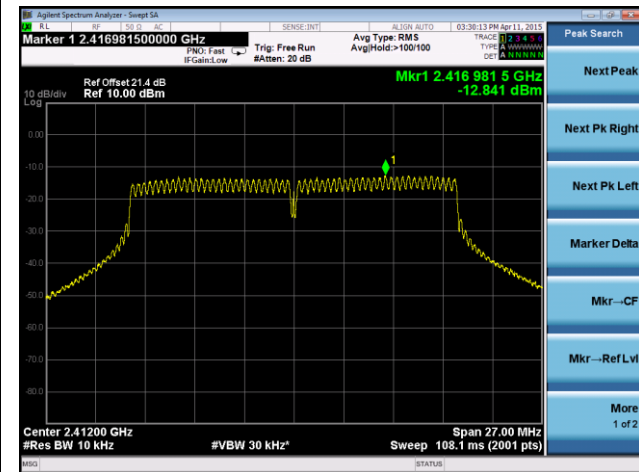

ANTENNA 3# - 802.11n-HT20 AVGPDS - Ant 1 / Ant 0 + 1

Channel 01 (2412MHz)