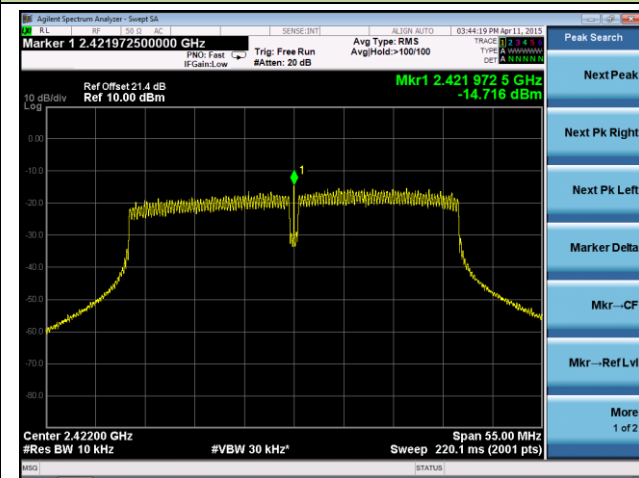

ANTENNA 3# - 802.11n-HT40 AVGPDS - Ant 0 / Ant 0 + 1

Channel 03 (2422MHz)