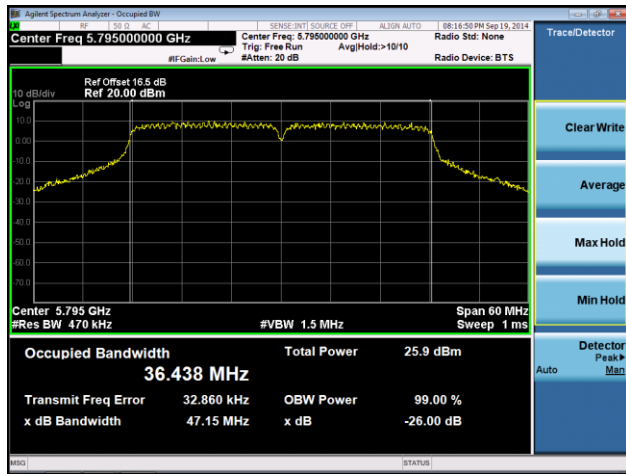

Channel 62 (5310MHz)

Channel 102 (5510MHz)

Channel 118 (5590MHz)

Channel 134 (5670MHz)

Channel 151 (5755 MHz)

Channel 159 (5795 MHz)

802.11ac-VHT20 26dB Bandwidth & 99% Bandwidth - Ant 0 / Ant 0 + 1

Channel 36 (5180MHz)