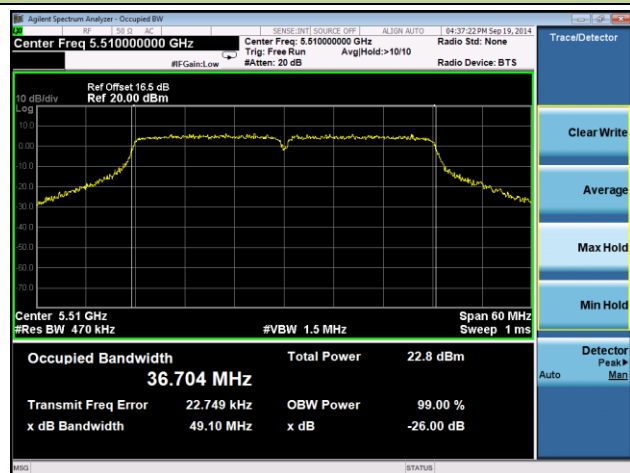

802.11n-HT40 26dB Bandwidth & 99% Bandwidth - Ant 0 / Ant 0 + 1

Channel 38 (5190MHz)

Channel 46 (5230MHz)

Channel 54 (5270MHz)

Channel 62 (5310MHz)

Channel 102 (5510MHz)

Channel 118 (5590MHz)

Channel 54 (5270MHz)

Channel 62 (5310MHz)

Channel 102 (5510MHz)

Channel 118 (5590MHz)

Channel 134 (5670MHz)

Channel 151 (5755 MHz)

Channel 159 (5795 MHz)

802.11ac-VHT20 26dB Bandwidth & 99% Bandwidth - Ant 0 / Ant 0 + 1

Channel 36 (5180MHz)