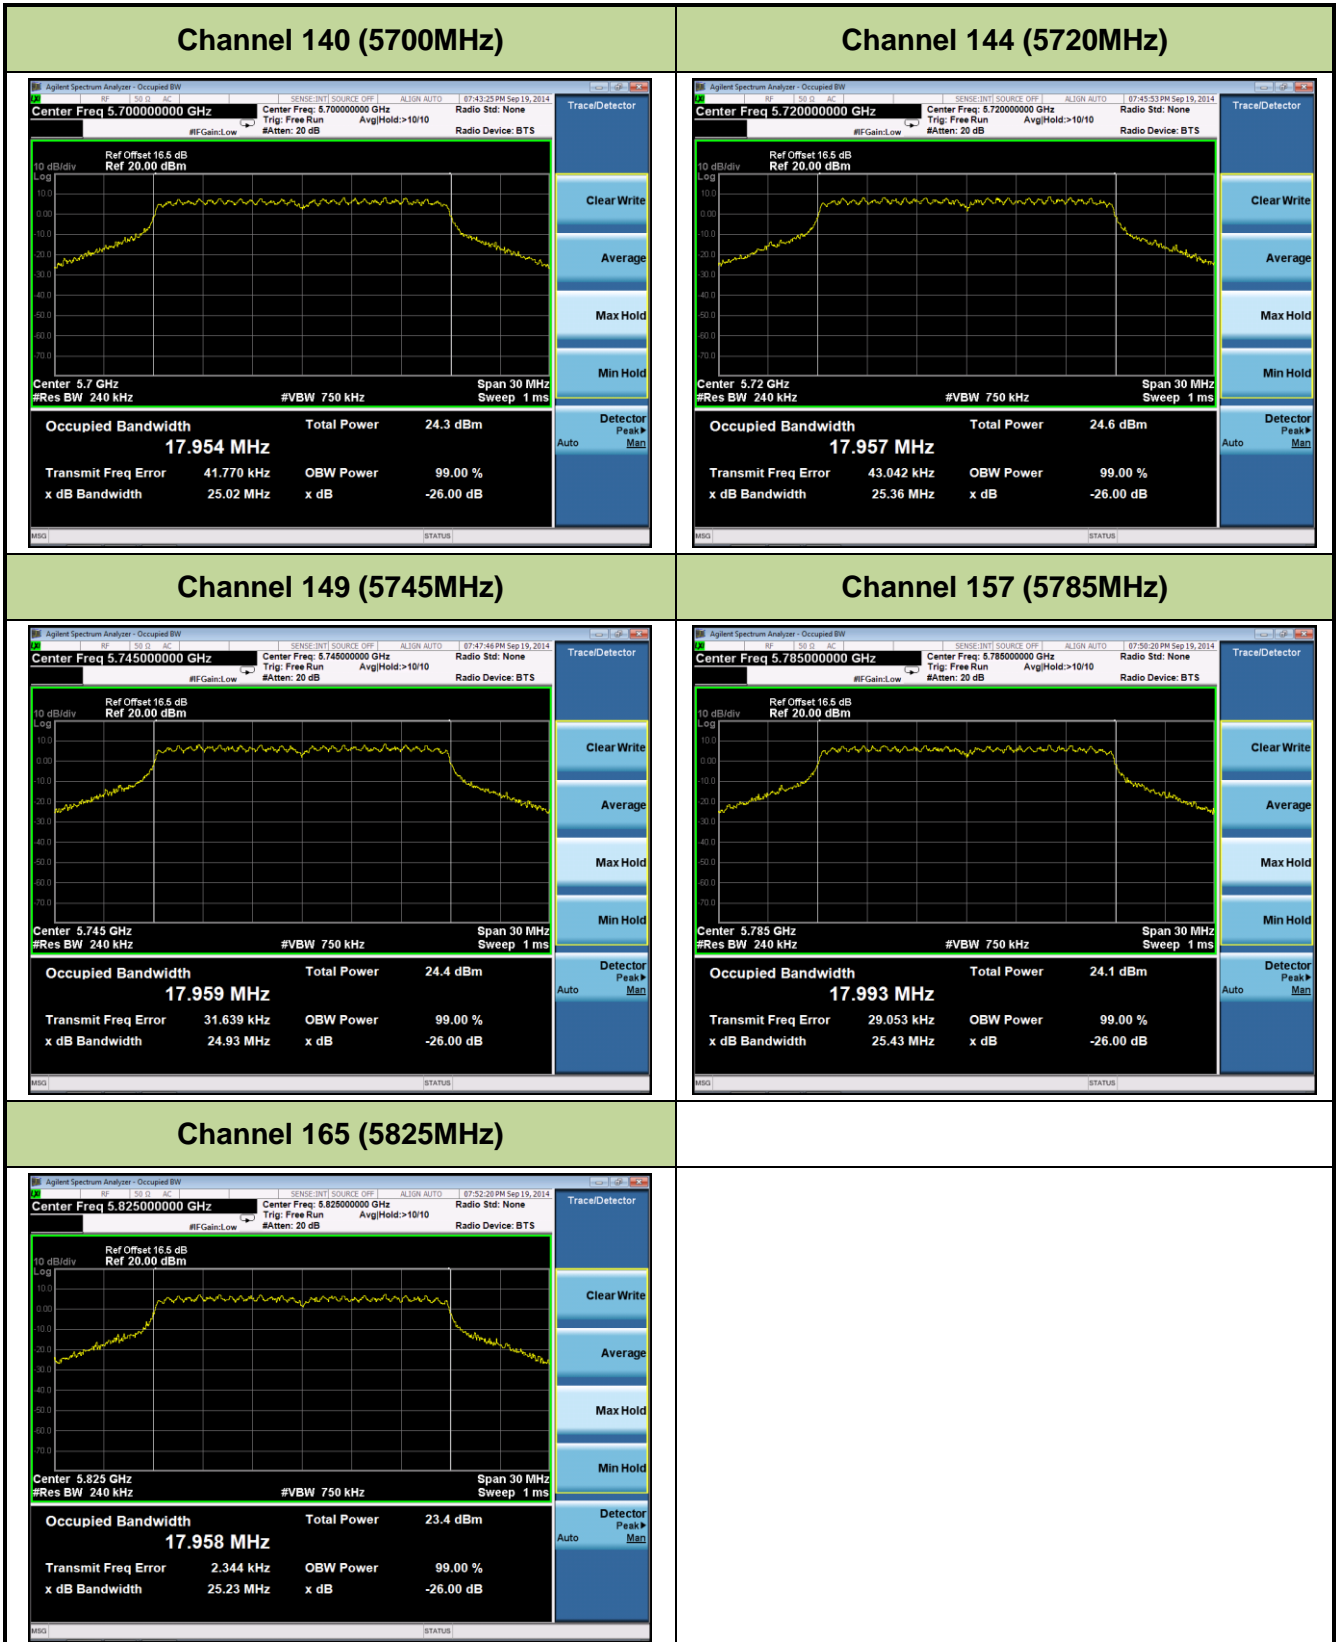

802.11n-HT40 26dB Bandwidth & 99% Bandwidth - Ant 0 / Ant 0 + 1

Channel 38 (5190MHz)

Channel 46 (5230MHz)

Channel 54 (5270MHz)

Channel 62 (5310MHz)

Channel 102 (5510MHz)

Channel 118 (5590MHz)

Channel 54 (5270MHz)

Channel 62 (5310MHz)

Channel 102 (5510MHz)

Channel 118 (5590MHz)

Channel 134 (5670MHz)

Channel 151 (5755 MHz)

Channel 159 (5795 MHz)

802.11ac-VHT20 26dB Bandwidth & 99% Bandwidth - Ant 0 / Ant 0 + 1

Channel 36 (5180MHz)

Channel 44 (5220MHz)

Channel 48 (5240MHz)

Channel 52 (5260MHz)

Channel 48 (5240MHz)

Channel 52 (5260MHz)

Channel 60 (5300MHz)

Channel 64 (5320MHz)

Channel 100 (5500MHz)

Channel 120 (5600MHz)

802.11ac-VHT40 26dB Bandwidth & 99% Bandwidth - Ant 0 / Ant 0 + 1
Channel 38 (5190MHz)

Channel 46 (5230MHz)

Channel 54 (5270MHz)

Channel 62 (5310MHz)

Channel 102 (5510MHz)

Channel 118 (5590MHz)
