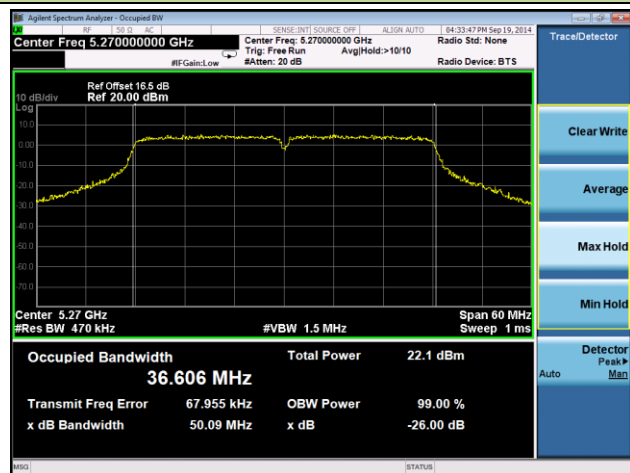

802.11n-HT40 26dB Bandwidth & 99% Bandwidth - Ant 0 / Ant 0 + 1

Channel 38 (5190MHz)

Channel 46 (5230MHz)

Channel 54 (5270MHz)

Channel 62 (5310MHz)

Channel 102 (5510MHz)

Channel 118 (5590MHz)

Channel 54 (5270MHz)

Channel 62 (5310MHz)

Channel 102 (5510MHz)

Channel 118 (5590MHz)

Channel 134 (5670MHz)

Channel 151 (5755 MHz)

Channel 159 (5795 MHz)

802.11ac-VHT20 26dB Bandwidth & 99% Bandwidth - Ant 0 / Ant 0 + 1

Channel 36 (5180MHz)