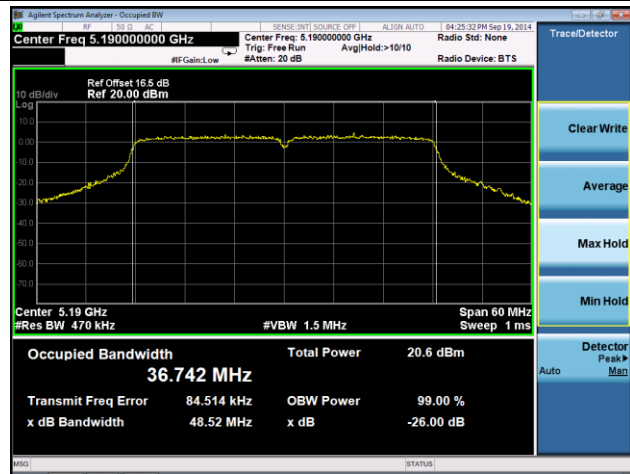

802.11n-HT40 26dB Bandwidth & 99% Bandwidth - Ant 0 / Ant 0 + 1

Channel 38 (5190MHz)

Channel 46 (5230MHz)

Channel 54 (5270MHz)

Channel 62 (5310MHz)

Channel 102 (5510MHz)

Channel 118 (5590MHz)

Channel 54 (5270MHz)

Channel 62 (5310MHz)

Channel 102 (5510MHz)

Channel 118 (5590MHz)

Channel 134 (5670MHz)

Channel 151 (5755 MHz)

Channel 159 (5795 MHz)

802.11ac-VHT20 26dB Bandwidth & 99% Bandwidth - Ant 0 / Ant 0 + 1

Channel 36 (5180MHz)