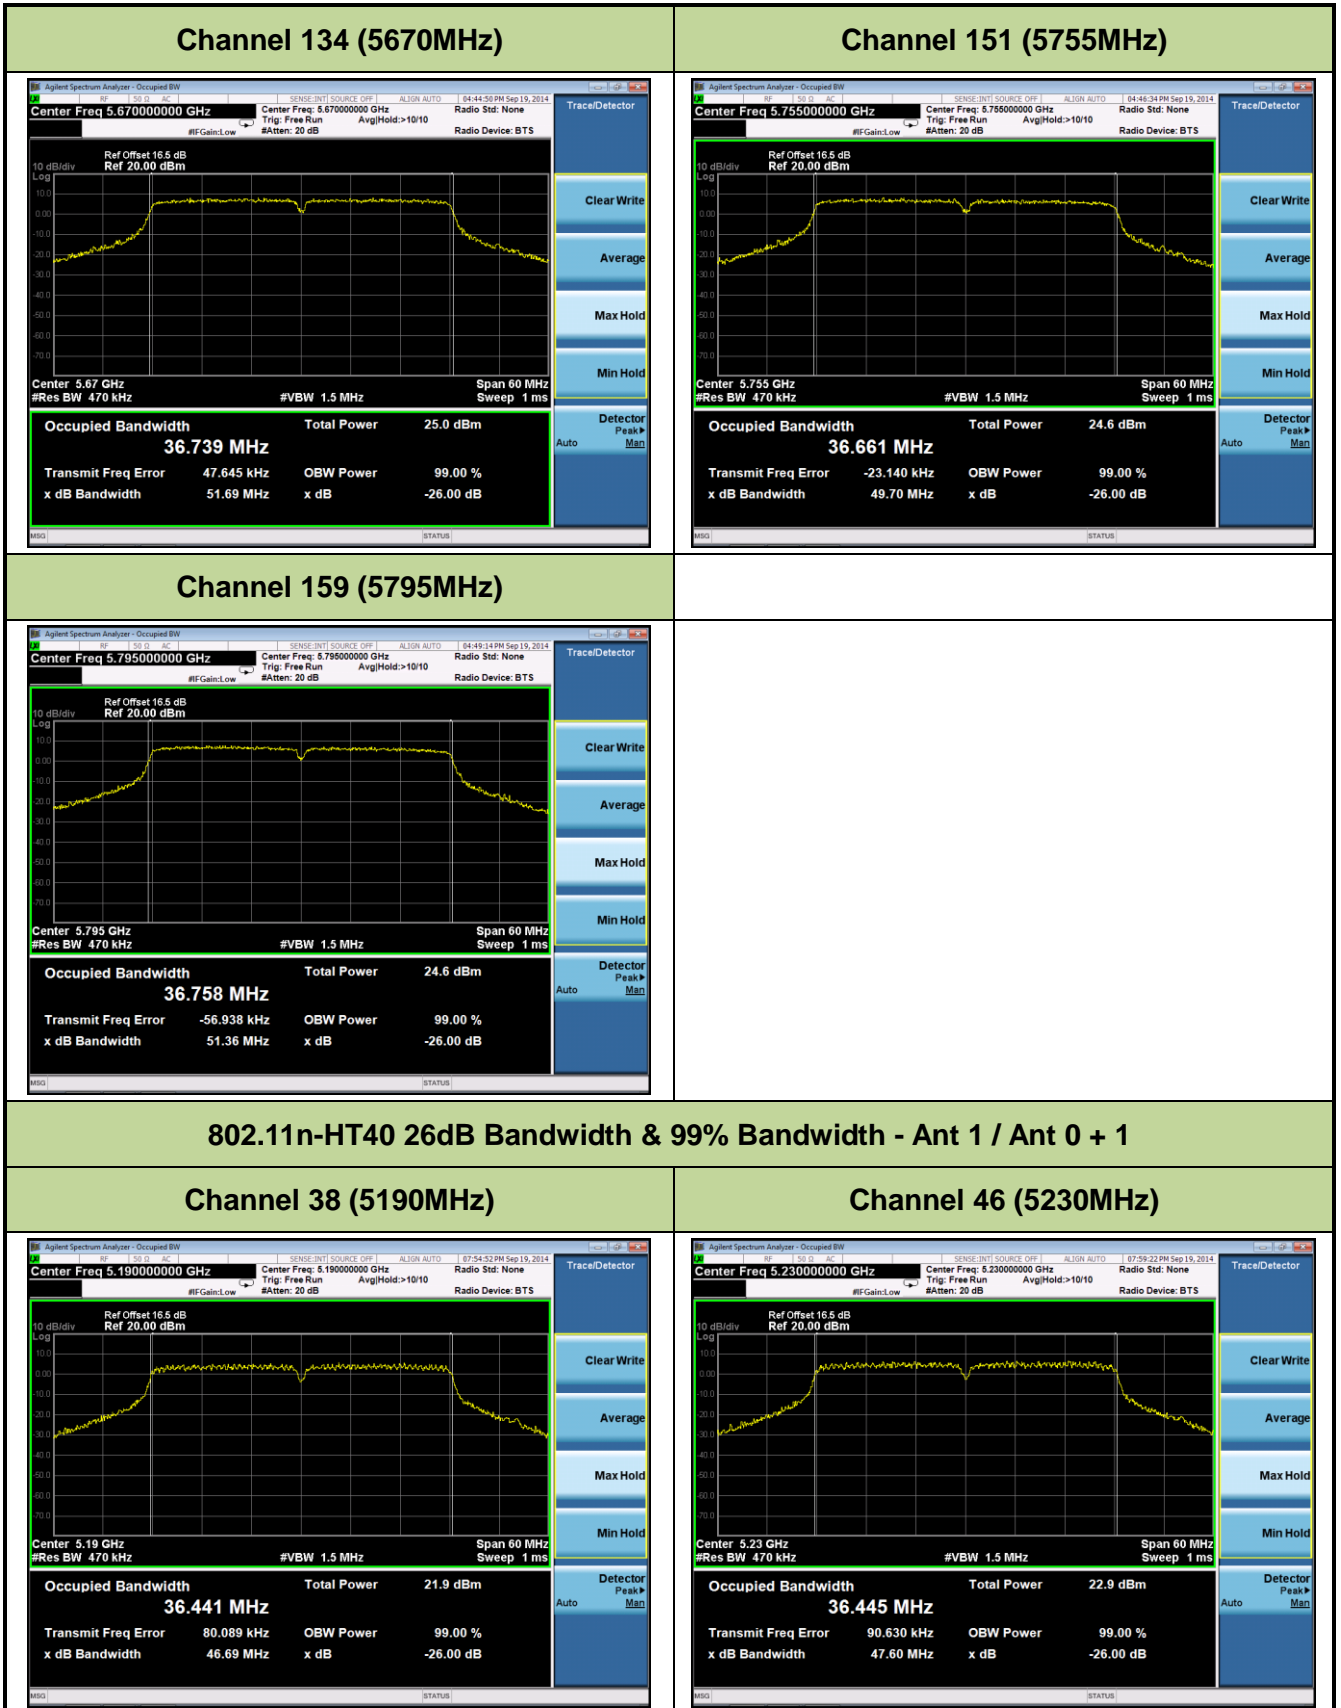

802.11n-HT40 26dB Bandwidth & 99% Bandwidth - Ant 0 / Ant 0 + 1

Channel 38 (5190MHz)

Channel 46 (5230MHz)

Channel 54 (5270MHz)

Channel 62 (5310MHz)

Channel 102 (5510MHz)

Channel 118 (5590MHz)

Channel 54 (5270MHz)

Channel 62 (5310MHz)

Channel 102 (5510MHz)

Channel 118 (5590MHz)

Channel 134 (5670MHz)

Channel 151 (5755 MHz)

Channel 159 (5795 MHz)

802.11ac-VHT20 26dB Bandwidth & 99% Bandwidth - Ant 0 / Ant 0 + 1

Channel 36 (5180MHz)

Channel 44 (5220MHz)

Channel 48 (5240MHz)

Channel 52 (5260MHz)

Channel 48 (5240MHz)

Channel 52 (5260MHz)

Channel 60 (5300MHz)

Channel 64 (5320MHz)

Channel 100 (5500MHz)

Channel 120 (5600MHz)

802.11ac-VHT40 26dB Bandwidth & 99% Bandwidth - Ant 0 / Ant 0 + 1
Channel 38 (5190MHz)

Channel 46 (5230MHz)

Channel 54 (5270MHz)

Channel 62 (5310MHz)

Channel 102 (5510MHz)

Channel 118 (5590MHz)
