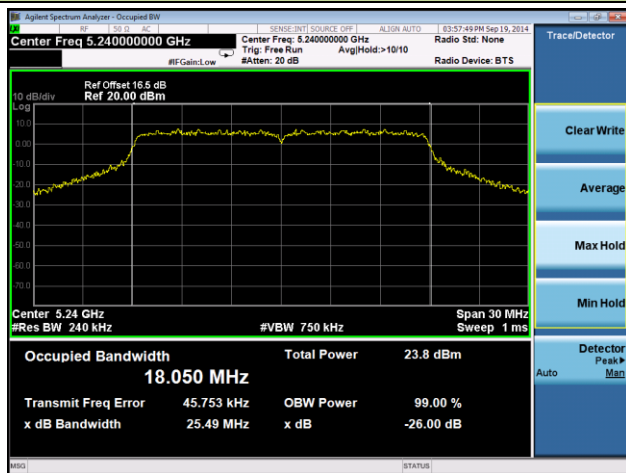

Channel 62 (5310MHz)

Channel 102 (5510MHz)

Channel 118 (5590MHz)

Channel 134 (5670MHz)

Channel 151 (5755 MHz)

Channel 159 (5795 MHz)

802.11ac-VHT20 26dB Bandwidth & 99% Bandwidth - Ant 0 / Ant 0 + 1

Channel 36 (5180MHz)

Channel 44 (5220MHz)

Channel 48 (5240MHz)

Channel 52 (5260MHz)

Channel 48 (5240MHz)

Channel 52 (5260MHz)

Channel 60 (5300MHz)

Channel 64 (5320MHz)

Channel 100 (5500MHz)