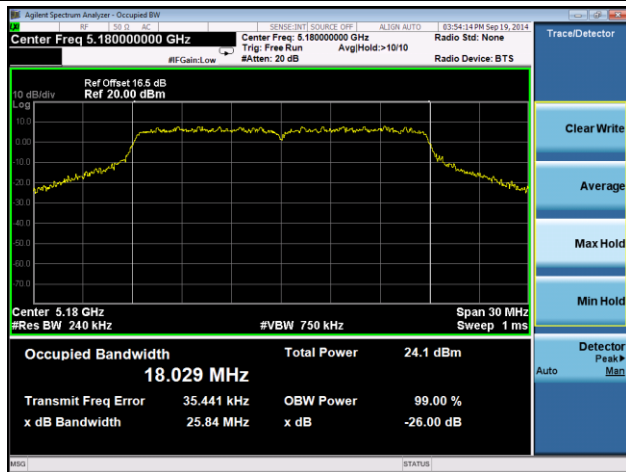

Channel 62 (5310MHz)

Channel 102 (5510MHz)

Channel 118 (5590MHz)

Channel 134 (5670MHz)

Channel 151 (5755 MHz)

Channel 159 (5795 MHz)

802.11ac-VHT20 26dB Bandwidth & 99% Bandwidth - Ant 0 / Ant 0 + 1

Channel 36 (5180MHz)