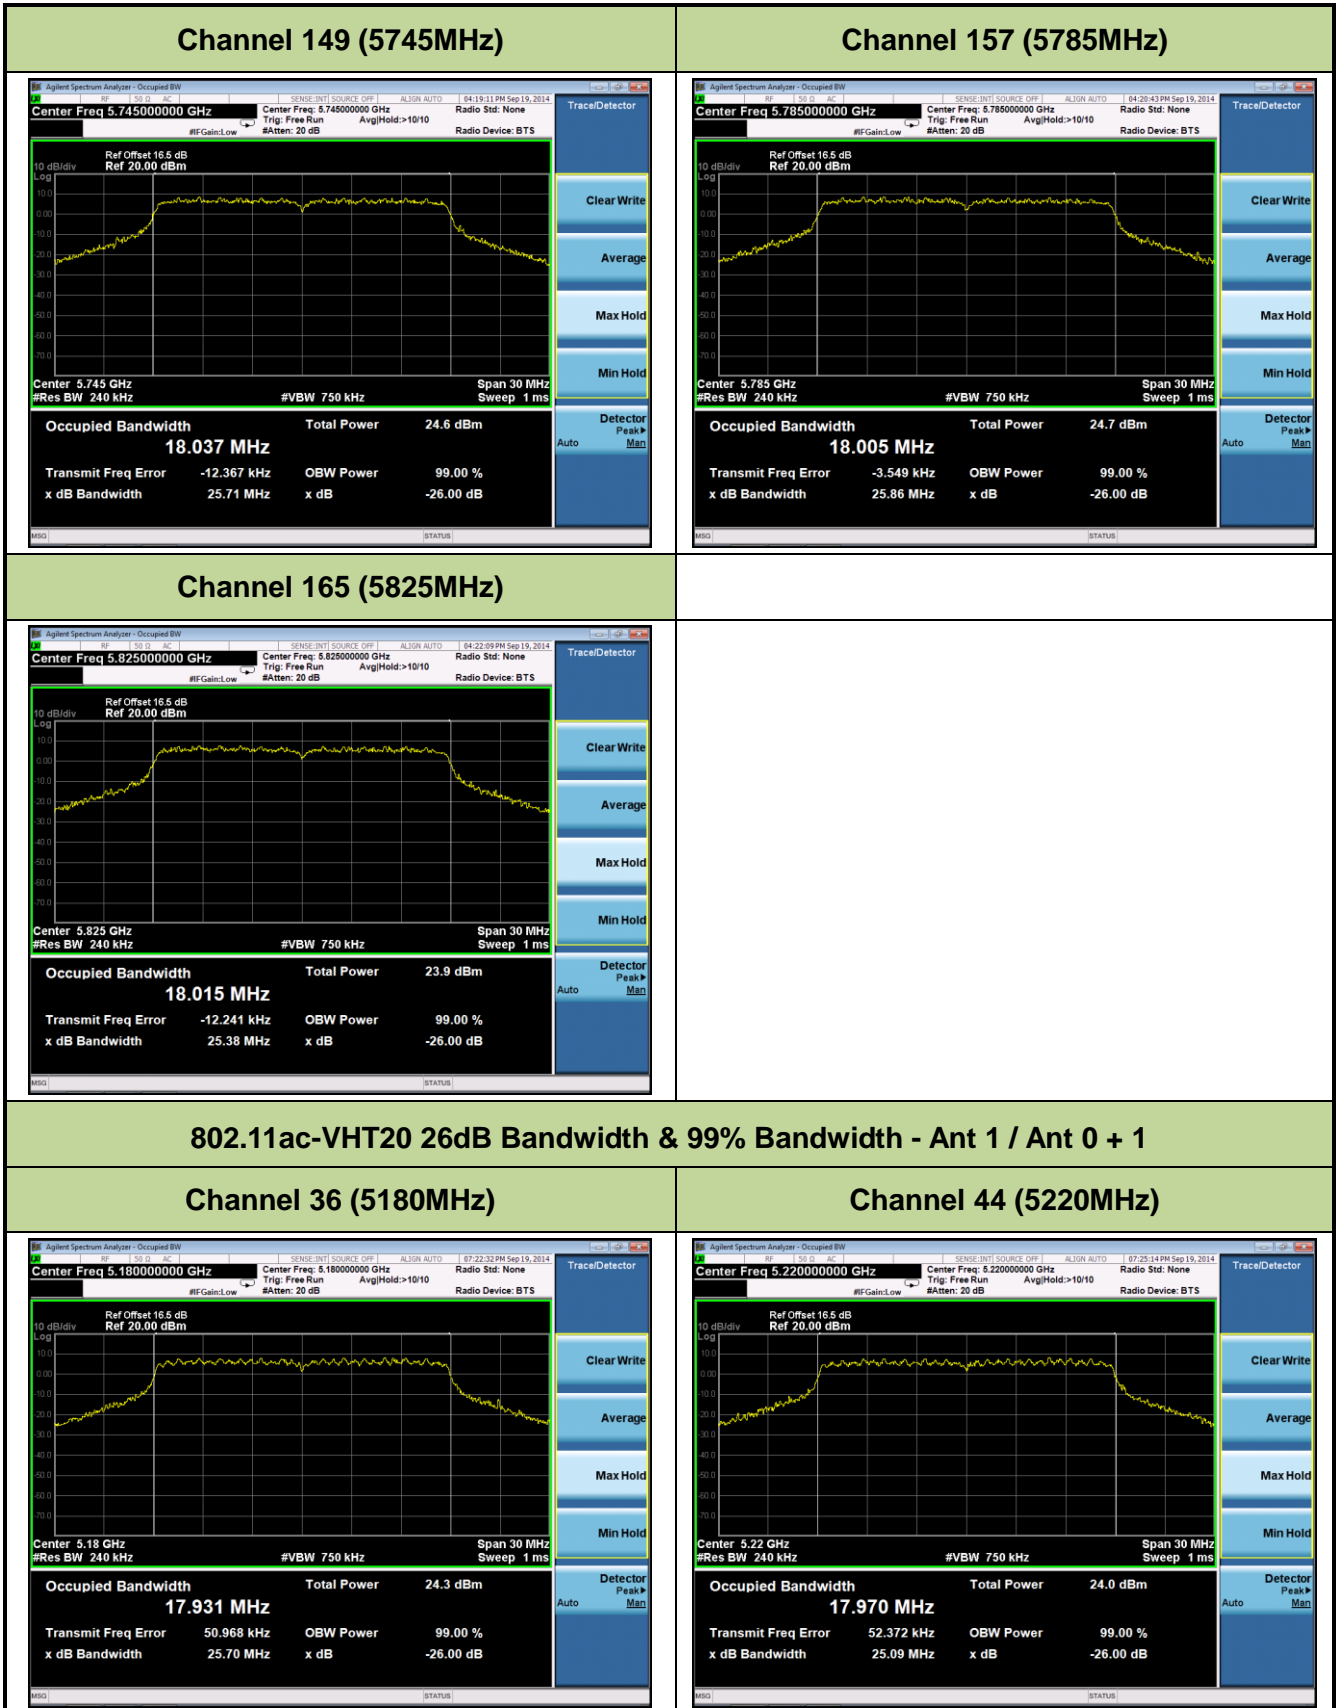

802.11n-HT40 26dB Bandwidth & 99% Bandwidth - Ant 0 / Ant 0 + 1

Channel 38 (5190MHz)

Channel 46 (5230MHz)

Channel 54 (5270MHz)

Channel 62 (5310MHz)

Channel 102 (5510MHz)

Channel 118 (5590MHz)

Channel 54 (5270MHz)

Channel 62 (5310MHz)

Channel 102 (5510MHz)

Channel 118 (5590MHz)

Channel 134 (5670MHz)

Channel 151 (5755 MHz)

Channel 159 (5795 MHz)

802.11ac-VHT20 26dB Bandwidth & 99% Bandwidth - Ant 0 / Ant 0 + 1

Channel 36 (5180MHz)

Channel 44 (5220MHz)

Channel 48 (5240MHz)

Channel 52 (5260MHz)

Channel 48 (5240MHz)

Channel 52 (5260MHz)

Channel 60 (5300MHz)

Channel 64 (5320MHz)

Channel 100 (5500MHz)

Channel 120 (5600MHz)

802.11ac-VHT40 26dB Bandwidth & 99% Bandwidth - Ant 0 / Ant 0 + 1
Channel 38 (5190MHz)

Channel 46 (5230MHz)

Channel 54 (5270MHz)

Channel 62 (5310MHz)

Channel 102 (5510MHz)

Channel 118 (5590MHz)
