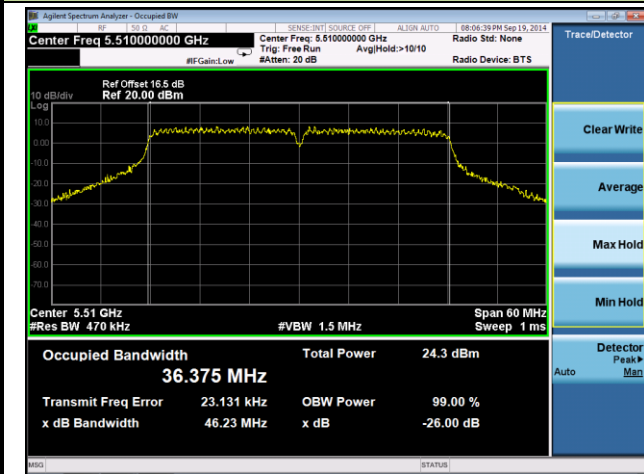

802.11n-HT40 26dB Bandwidth & 99% Bandwidth - Ant 0 / Ant 0 + 1

Channel 38 (5190MHz)

Channel 46 (5230MHz)

Channel 54 (5270MHz)

Channel 62 (5310MHz)

Channel 102 (5510MHz)

Channel 118 (5590MHz)

Channel 54 (5270MHz)

Channel 62 (5310MHz)

Channel 102 (5510MHz)

Channel 118 (5590MHz)

Channel 134 (5670MHz)

Channel 151 (5755 MHz)

Channel 159 (5795 MHz)

802.11ac-VHT20 26dB Bandwidth & 99% Bandwidth - Ant 0 / Ant 0 + 1

Channel 36 (5180MHz)