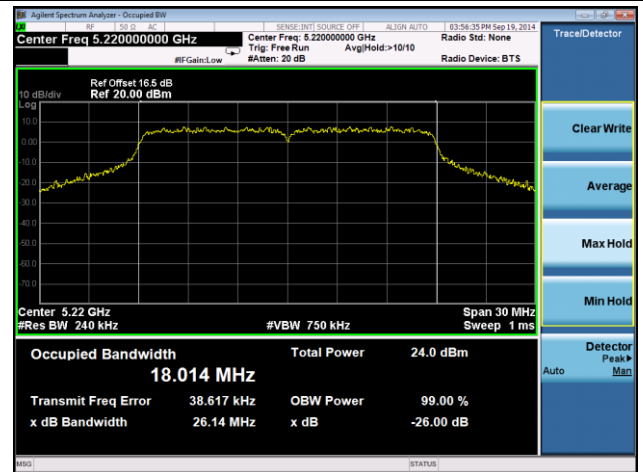

Channel 44 (5220MHz)