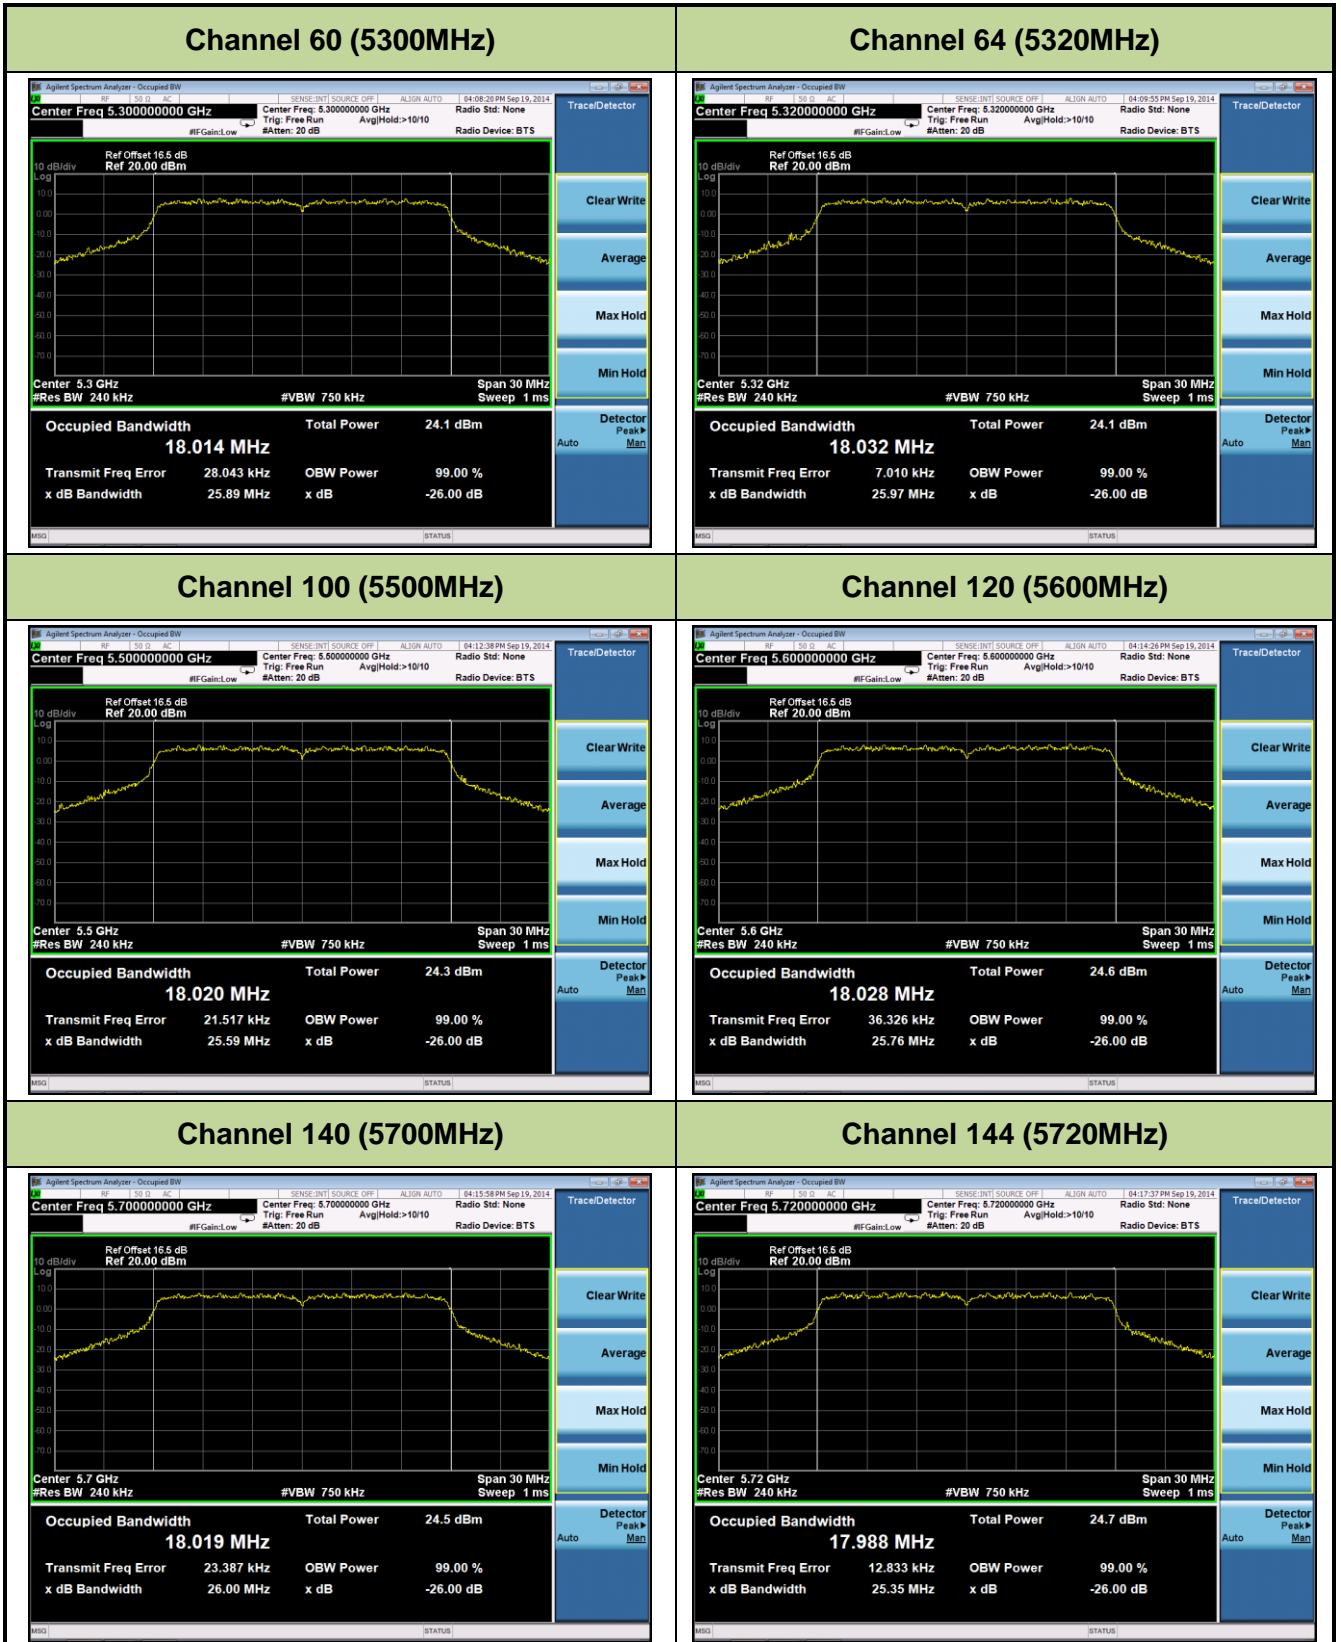

802.11n-HT40 26dB Bandwidth & 99% Bandwidth - Ant 0 / Ant 0 + 1

Channel 38 (5190MHz)

Channel 46 (5230MHz)

Channel 54 (5270MHz)

Channel 62 (5310MHz)

Channel 102 (5510MHz)

Channel 118 (5590MHz)

Channel 54 (5270MHz)

Channel 62 (5310MHz)

Channel 102 (5510MHz)

Channel 118 (5590MHz)

Channel 134 (5670MHz)

Channel 151 (5755 MHz)

Channel 159 (5795 MHz)

802.11ac-VHT20 26dB Bandwidth & 99% Bandwidth - Ant 0 / Ant 0 + 1

Channel 36 (5180MHz)

Channel 44 (5220MHz)

Channel 48 (5240MHz)

Channel 52 (5260MHz)

Channel 48 (5240MHz)

Channel 52 (5260MHz)

Channel 60 (5300MHz)

Channel 64 (5320MHz)

Channel 100 (5500MHz)

Channel 120 (5600MHz)

802.11ac-VHT40 26dB Bandwidth & 99% Bandwidth - Ant 0 / Ant 0 + 1
Channel 38 (5190MHz)

Channel 46 (5230MHz)

Channel 54 (5270MHz)

Channel 62 (5310MHz)

Channel 102 (5510MHz)

Channel 118 (5590MHz)
