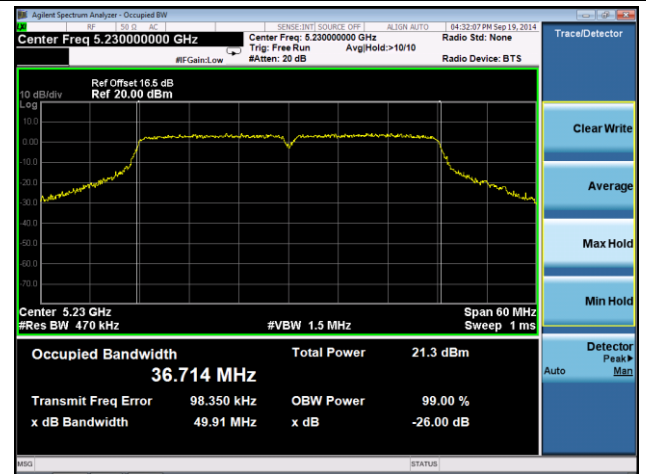

802.11n-HT40 26dB Bandwidth & 99% Bandwidth - Ant 0 / Ant 0 + 1

Channel 38 (5190MHz)

Channel 46 (5230MHz)

Channel 54 (5270MHz)

Channel 62 (5310MHz)

Channel 102 (5510MHz)

Channel 118 (5590MHz)

Channel 54 (5270MHz)

Channel 62 (5310MHz)

Channel 102 (5510MHz)

Channel 118 (5590MHz)

Channel 134 (5670MHz)

Channel 151 (5755 MHz)

Channel 159 (5795 MHz)

802.11ac-VHT20 26dB Bandwidth & 99% Bandwidth - Ant 0 / Ant 0 + 1

Channel 36 (5180MHz)