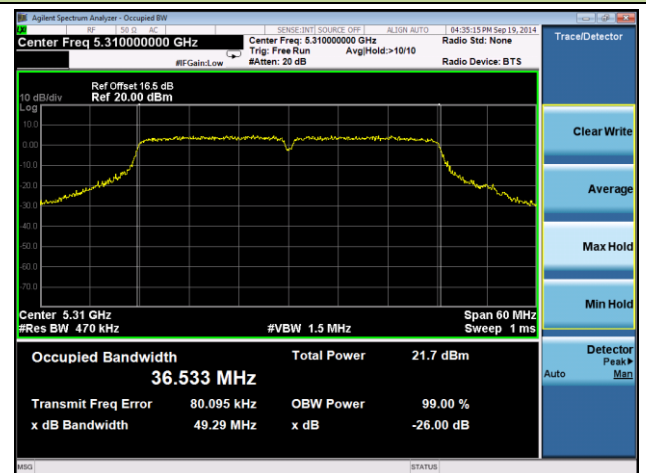

802.11n-HT40 26dB Bandwidth & 99% Bandwidth - Ant 0 / Ant 0 + 1

Channel 38 (5190MHz)

Channel 46 (5230MHz)

Channel 54 (5270MHz)

Channel 62 (5310MHz)

Channel 102 (5510MHz)

Channel 118 (5590MHz)

Channel 54 (5270MHz)

Channel 62 (5310MHz)

Channel 102 (5510MHz)

Channel 118 (5590MHz)

Channel 134 (5670MHz)

Channel 151 (5755 MHz)

Channel 159 (5795 MHz)

802.11ac-VHT20 26dB Bandwidth & 99% Bandwidth - Ant 0 / Ant 0 + 1

Channel 36 (5180MHz)