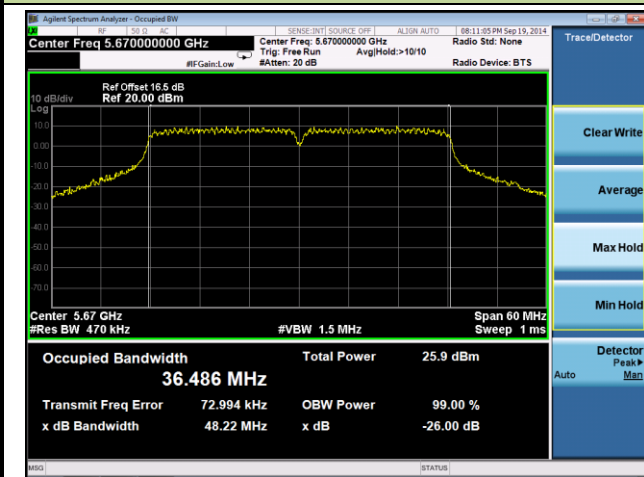

Channel 62 (5310MHz)

Channel 102 (5510MHz)

Channel 118 (5590MHz)

Channel 134 (5670MHz)

Channel 151 (5755 MHz)

Channel 159 (5795 MHz)

802.11ac-VHT20 26dB Bandwidth & 99% Bandwidth - Ant 0 / Ant 0 + 1

Channel 36 (5180MHz)