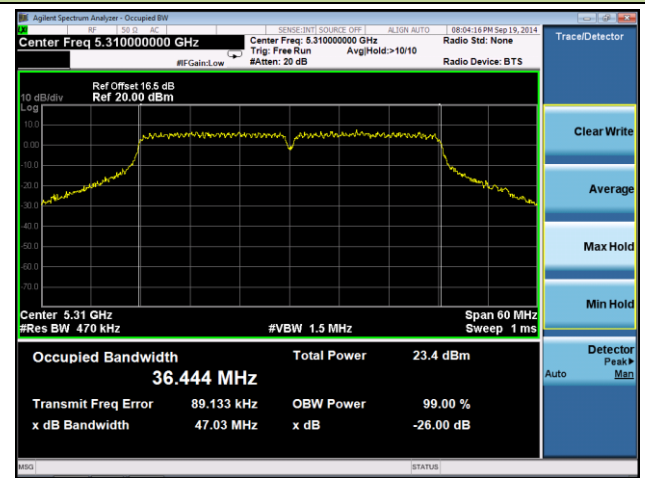

802.11n-HT40 26dB Bandwidth & 99% Bandwidth - Ant 0 / Ant 0 + 1

Channel 38 (5190MHz)

Channel 46 (5230MHz)

Channel 54 (5270MHz)

Channel 62 (5310MHz)

Channel 102 (5510MHz)

Channel 118 (5590MHz)

Channel 54 (5270MHz)

Channel 62 (5310MHz)

Channel 102 (5510MHz)

Channel 118 (5590MHz)

Channel 134 (5670MHz)

Channel 151 (5755 MHz)

Channel 159 (5795 MHz)

802.11ac-VHT20 26dB Bandwidth & 99% Bandwidth - Ant 0 / Ant 0 + 1

Channel 36 (5180MHz)