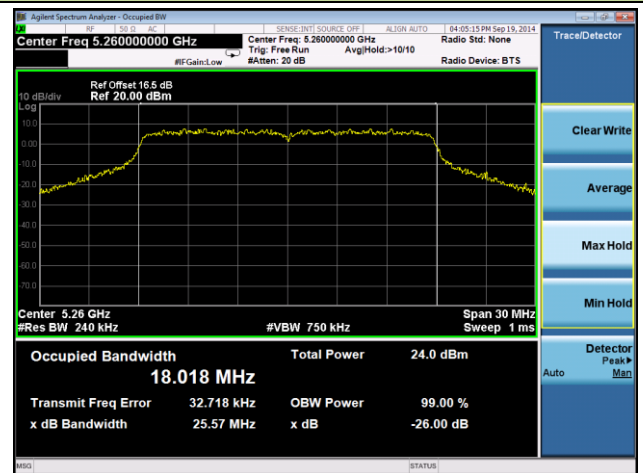

Channel 52 (5260MHz)