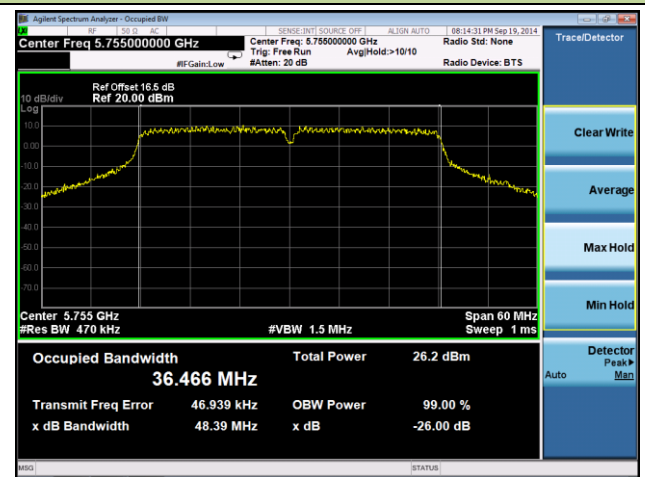

Channel 62 (5310MHz)

Channel 102 (5510MHz)

Channel 118 (5590MHz)

Channel 134 (5670MHz)

Channel 151 (5755 MHz)

Channel 159 (5795 MHz)

802.11ac-VHT20 26dB Bandwidth & 99% Bandwidth - Ant 0 / Ant 0 + 1

Channel 36 (5180MHz)