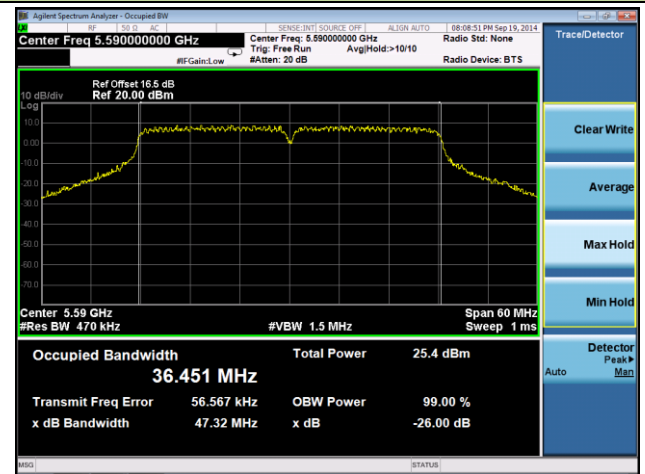

802.11n-HT40 26dB Bandwidth & 99% Bandwidth - Ant 0 / Ant 0 + 1

Channel 38 (5190MHz)

Channel 46 (5230MHz)

Channel 54 (5270MHz)

Channel 62 (5310MHz)

Channel 102 (5510MHz)

Channel 118 (5590MHz)

Channel 54 (5270MHz)

Channel 62 (5310MHz)

Channel 102 (5510MHz)

Channel 118 (5590MHz)

Channel 134 (5670MHz)

Channel 151 (5755 MHz)

Channel 159 (5795 MHz)

802.11ac-VHT20 26dB Bandwidth & 99% Bandwidth - Ant 0 / Ant 0 + 1

Channel 36 (5180MHz)