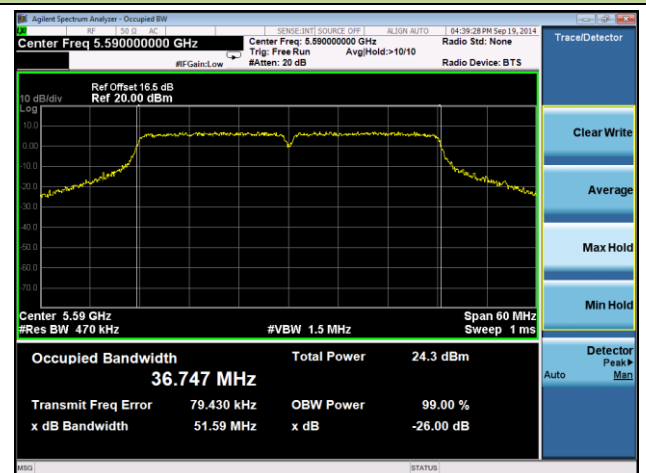

802.11n-HT40 26dB Bandwidth & 99% Bandwidth - Ant 0 / Ant 0 + 1

Channel 38 (5190MHz)

Channel 46 (5230MHz)

Channel 54 (5270MHz)

Channel 62 (5310MHz)

Channel 102 (5510MHz)

Channel 118 (5590MHz)

Channel 54 (5270MHz)

Channel 62 (5310MHz)

Channel 102 (5510MHz)

Channel 118 (5590MHz)

Channel 134 (5670MHz)

Channel 151 (5755 MHz)

Channel 159 (5795 MHz)

802.11ac-VHT20 26dB Bandwidth & 99% Bandwidth - Ant 0 / Ant 0 + 1

Channel 36 (5180MHz)