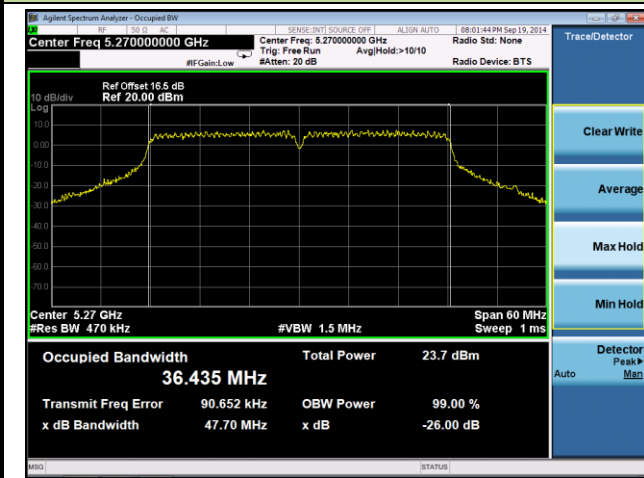

802.11n-HT40 26dB Bandwidth & 99% Bandwidth - Ant 0 / Ant 0 + 1

Channel 38 (5190MHz)

Channel 46 (5230MHz)

Channel 54 (5270MHz)

Channel 62 (5310MHz)

Channel 102 (5510MHz)

Channel 118 (5590MHz)

Channel 54 (5270MHz)

Channel 62 (5310MHz)

Channel 102 (5510MHz)

Channel 118 (5590MHz)

Channel 134 (5670MHz)

Channel 151 (5755 MHz)

Channel 159 (5795 MHz)

802.11ac-VHT20 26dB Bandwidth & 99% Bandwidth - Ant 0 / Ant 0 + 1

Channel 36 (5180MHz)