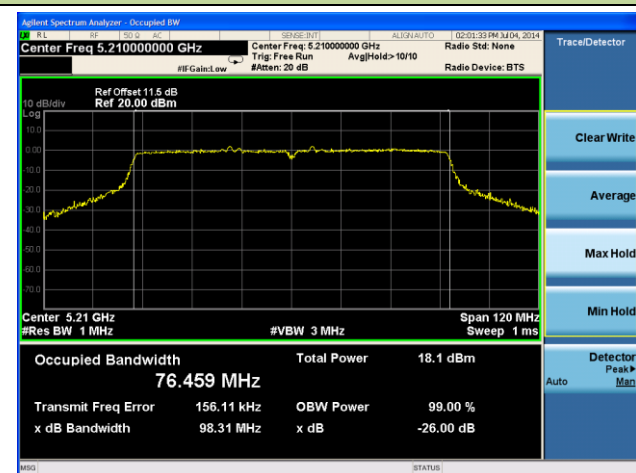

Channel 118 (5590MHz)

Channel 54 (5270MHz)

Channel 62 (5310MHz)

Channel 102 (5510MHz)

Channel 118 (5590MHz)

Channel 134 (5670MHz)

Channel 142 (5710MHz)

Channel 151(5755MHz)

Channel 159(5795MHz)

802.11ac-VHT80 26dB Bandwidth & 99% Bandwidth - Ant 0 / Ant 0 + 1

Channel 42 (5210MHz)

Channel 58 (5290MHz)

Channel 106 (5530MHz)

Channel 122 (5610MHz)