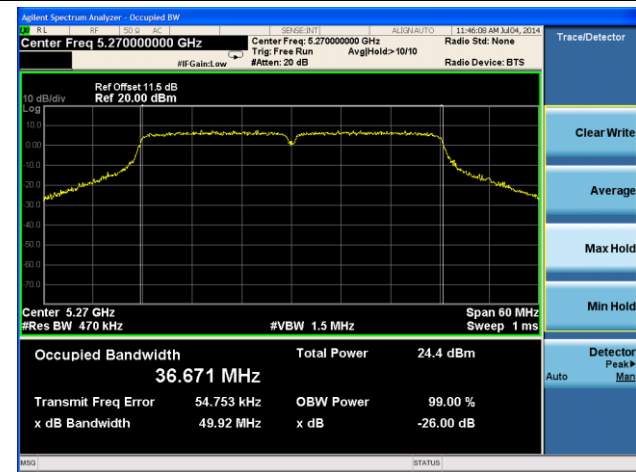

Channel 100 (5500MHz)

Channel 120 (5600MHz)

802.11ac-VHT40 26dB Bandwidth & 99% Bandwidth - Ant 0 / Ant 0 + 1

Channel 38 (5190MHz)

Channel 46 (5230MHz)

Channel 54 (5270MHz)

Channel 62 (5310MHz)

Channel 102 (5510MHz)

Channel 118 (5590MHz)

Channel 54 (5270MHz)

Channel 62 (5310MHz)

Channel 102 (5510MHz)

Channel 118 (5590MHz)

Channel 134 (5670MHz)

Channel 142 (5710MHz)

Channel 151(5755MHz)