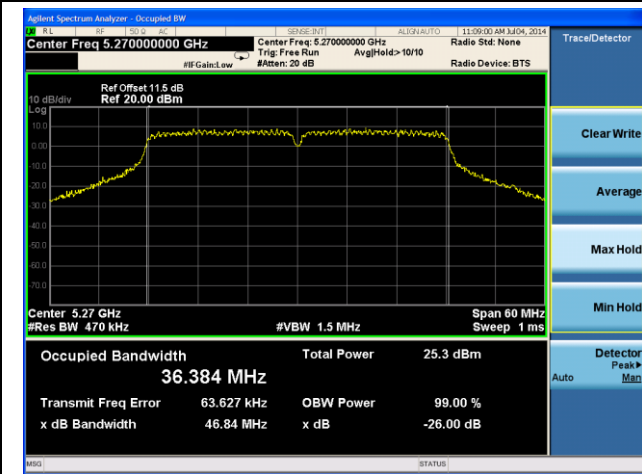

Channel 54 (5270MHz)

Channel 62 (5310MHz)

Channel 102 (5510MHz)

Channel 118 (5590MHz)

Channel 134 (5670MHz)

Channel 151 (5755 MHz)

Channel 159 (5795 MHz)

802.11ac-VHT20 26dB Bandwidth & 99% Bandwidth - Ant 0 / Ant 0 + 1