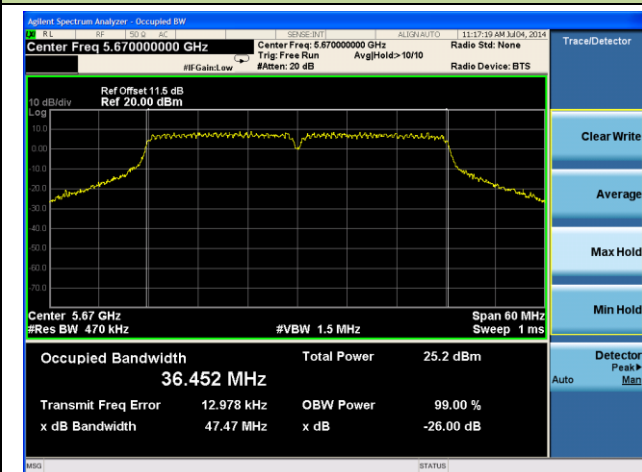

Channel 54 (5270MHz)

Channel 62 (5310MHz)

Channel 102 (5510MHz)

Channel 118 (5590MHz)

Channel 134 (5670MHz)

Channel 151 (5755 MHz)

Channel 159 (5795 MHz)

802.11ac-VHT20 26dB Bandwidth & 99% Bandwidth - Ant 0 / Ant 0 + 1