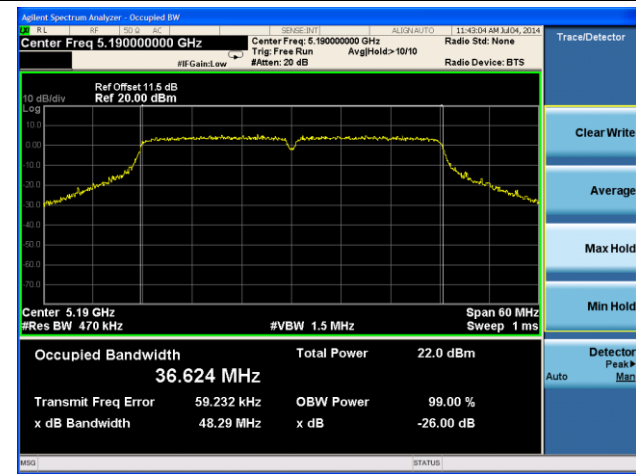

Channel 100 (5500MHz)

Channel 120 (5600MHz)

802.11ac-VHT40 26dB Bandwidth & 99% Bandwidth - Ant 0 / Ant 0 + 1

Channel 38 (5190MHz)

Channel 46 (5230MHz)

Channel 54 (5270MHz)

Channel 62 (5310MHz)

Channel 102 (5510MHz)

Channel 118 (5590MHz)

Channel 54 (5270MHz)

Channel 62 (5310MHz)

Channel 102 (5510MHz)

Channel 118 (5590MHz)

Channel 134 (5670MHz)

Channel 142 (5710MHz)

Channel 151(5755MHz)