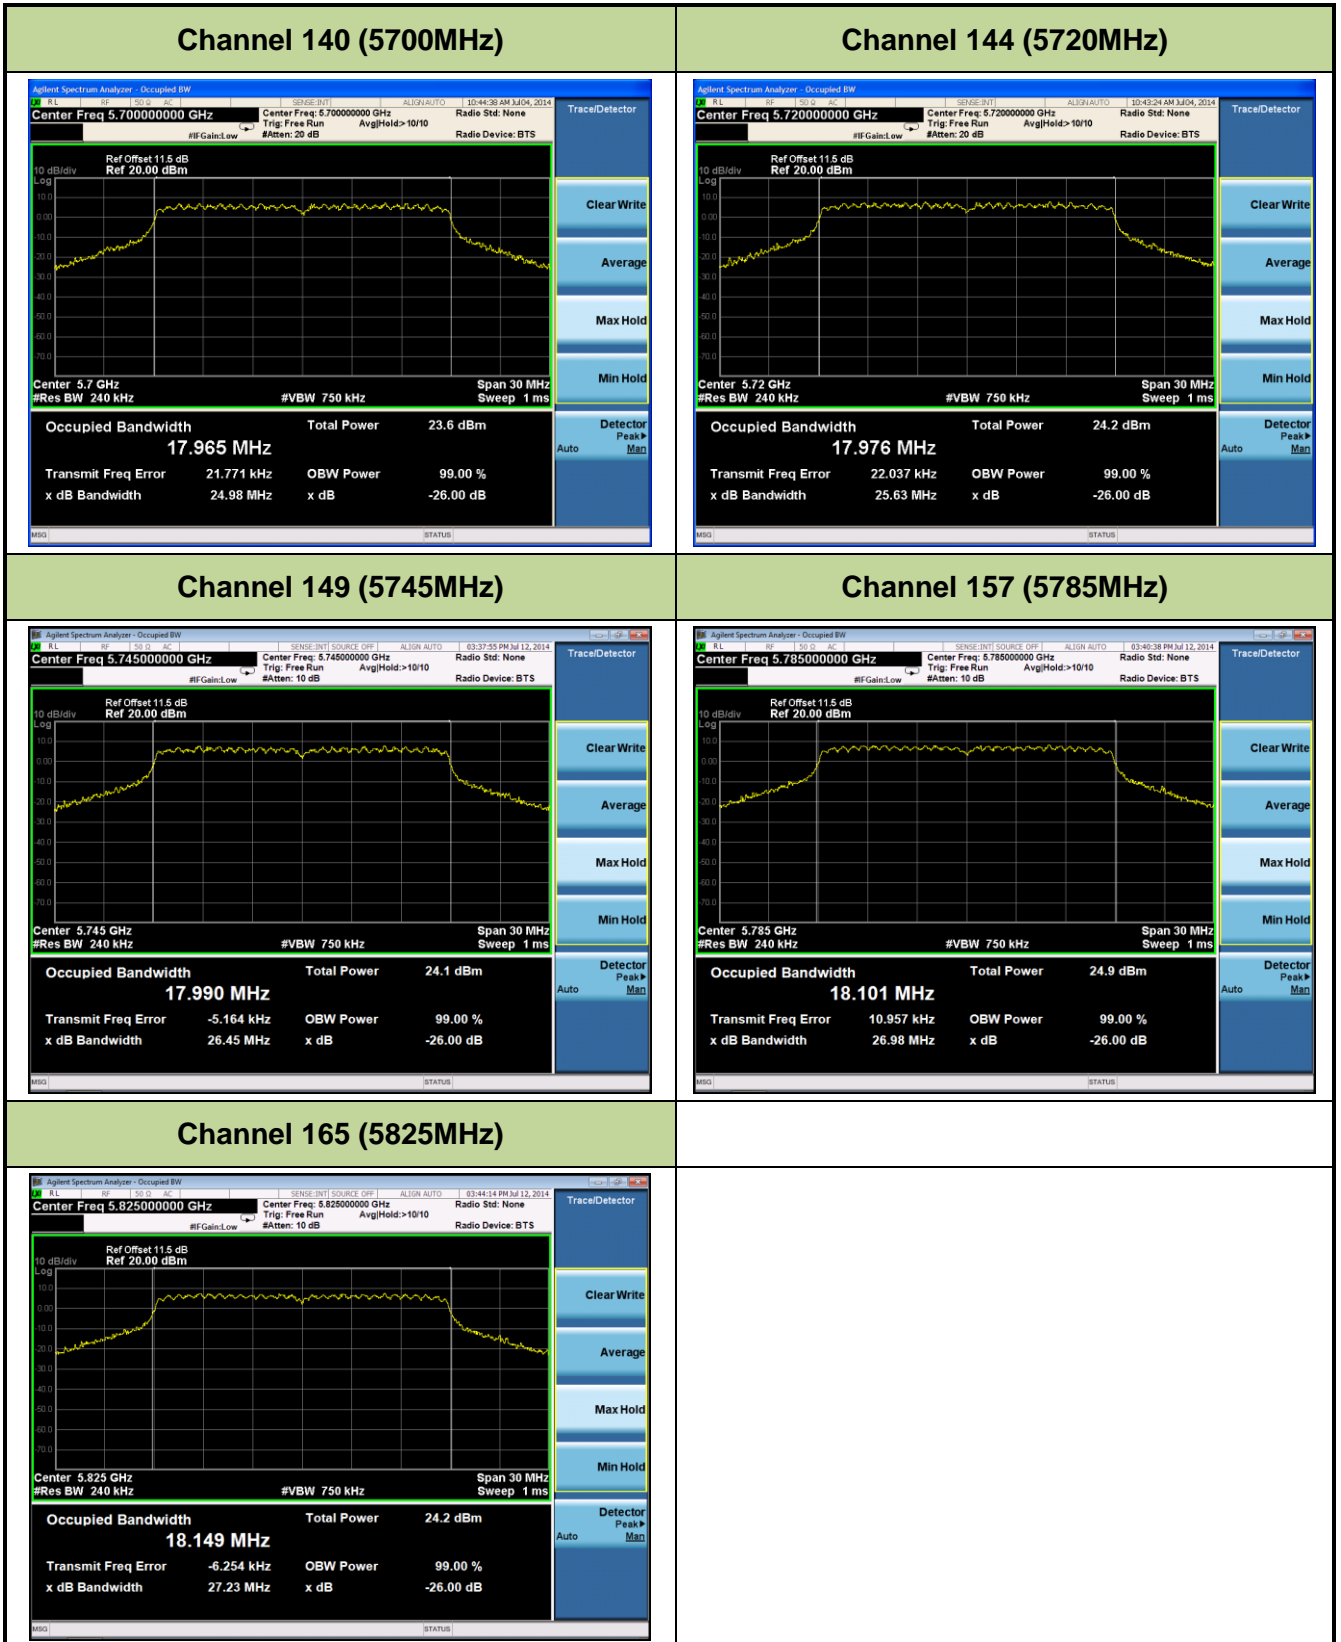

Channel 54 (5270MHz)

Channel 62 (5310MHz)

Channel 102 (5510MHz)

Channel 118 (5590MHz)

Channel 134 (5670MHz)

Channel 151 (5755 MHz)

Channel 159 (5795 MHz)

802.11ac-VHT20 26dB Bandwidth & 99% Bandwidth - Ant 0 / Ant 0 + 1

Channel 36 (5180MHz)

Channel 44 (5220MHz)

Channel 48 (5240MHz)

Channel 52 (5260MHz)

Channel 48 (5240MHz)

Channel 52 (5260MHz)

Channel 60 (5300MHz)

Channel 64 (5320MHz)

Channel 100 (5500MHz)

Channel 120 (5600MHz)

802.11ac-VHT40 26dB Bandwidth & 99% Bandwidth - Ant 0 / Ant 0 + 1

Channel 38 (5190MHz)

Channel 46 (5230MHz)

Channel 54 (5270MHz)

Channel 62 (5310MHz)

Channel 102 (5510MHz)

Channel 118 (5590MHz)

Channel 54 (5270MHz)

Channel 62 (5310MHz)

Channel 102 (5510MHz)

Channel 118 (5590MHz)

Channel 134 (5670MHz)

Channel 142 (5710MHz)

Channel 151(5755MHz)