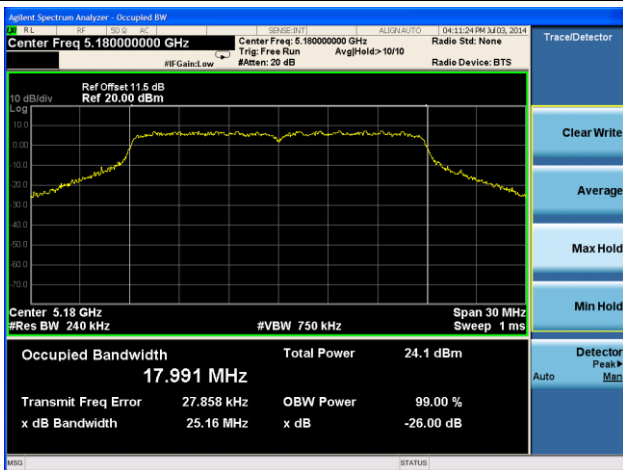

802.11ac-VHT20 26dB Bandwidth & 99% Bandwidth - Ant 0 / Ant 0 + 1

Channel 36 (5180MHz)