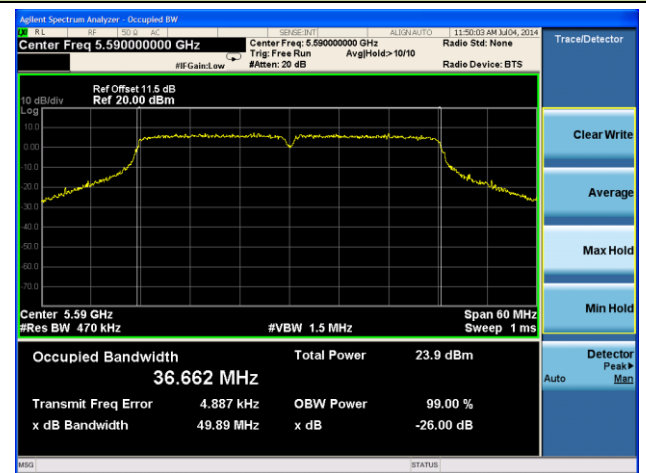

Channel 118 (5590MHz)