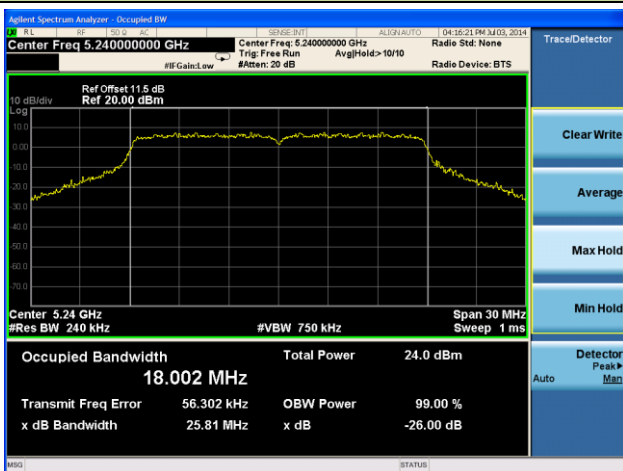

Channel 48 (5240MHz)