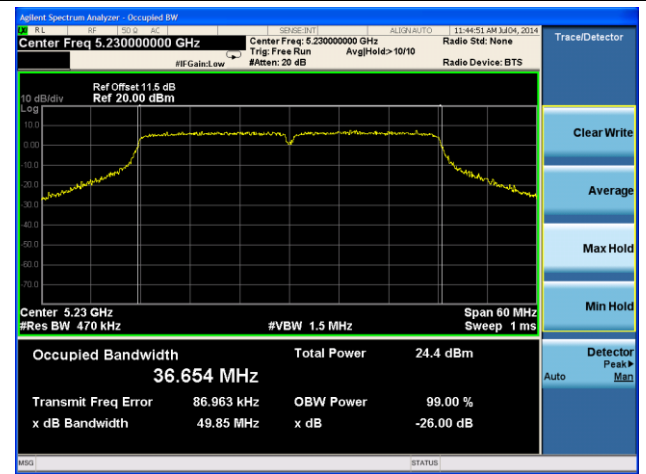

Channel 100 (5500MHz)

Channel 120 (5600MHz)

802.11ac-VHT40 26dB Bandwidth & 99% Bandwidth - Ant 0 / Ant 0 + 1

Channel 38 (5190MHz)

Channel 46 (5230MHz)

Channel 54 (5270MHz)

Channel 62 (5310MHz)

Channel 102 (5510MHz)