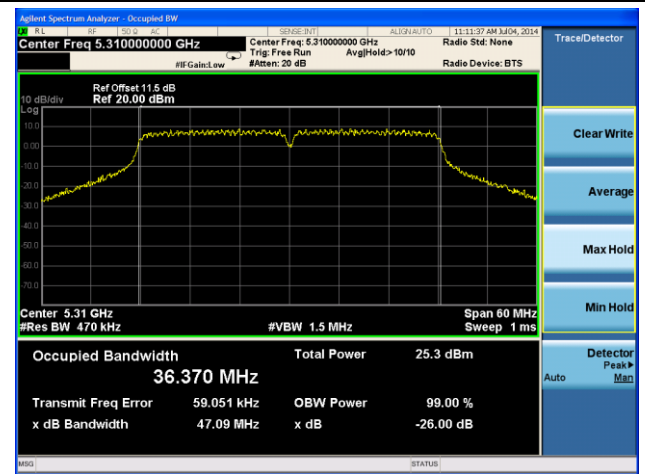

Channel 54 (5270MHz)

Channel 62 (5310MHz)

Channel 102 (5510MHz)

Channel 118 (5590MHz)

Channel 134 (5670MHz)

Channel 151 (5755 MHz)

Channel 159 (5795 MHz)

802.11ac-VHT20 26dB Bandwidth & 99% Bandwidth - Ant 0 / Ant 0 + 1