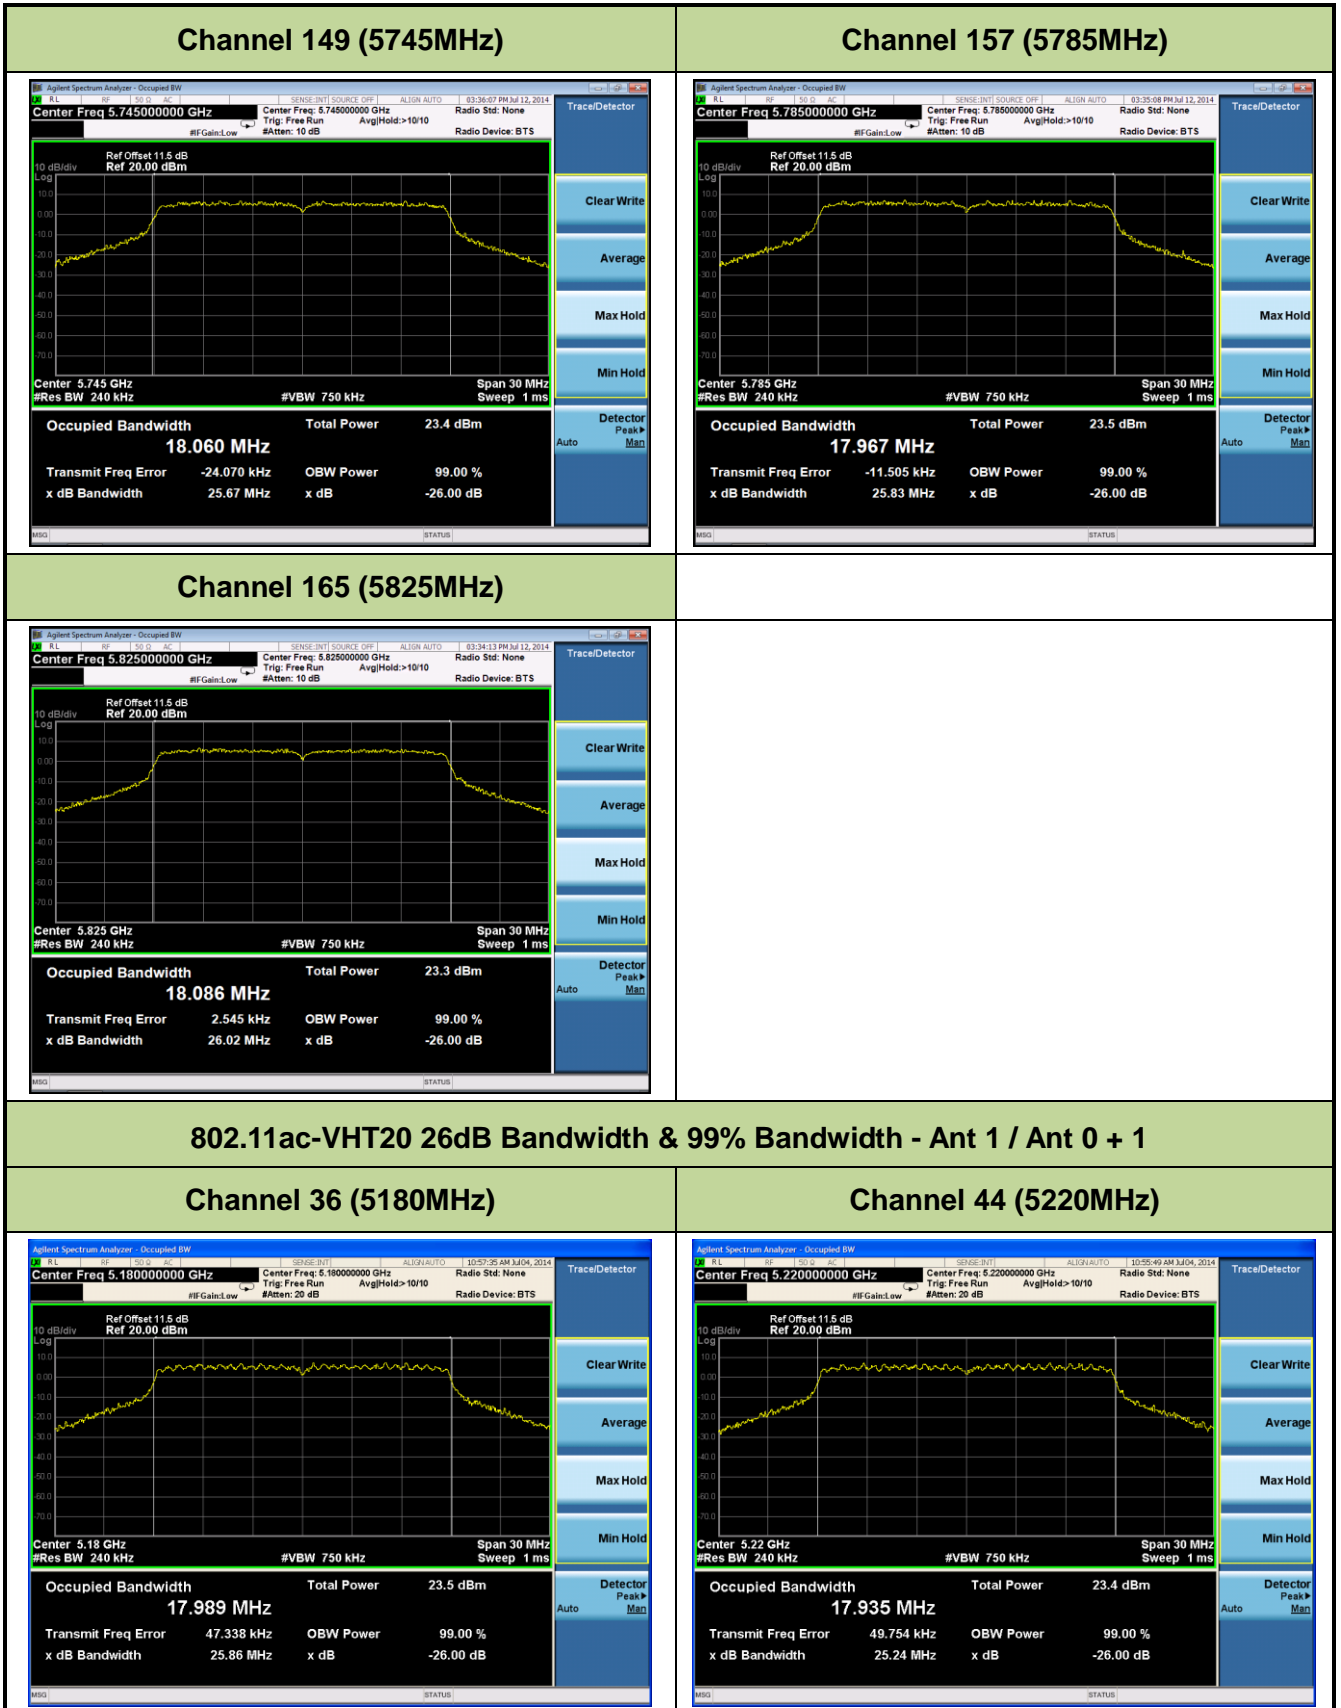

Channel 54 (5270MHz)

Channel 62 (5310MHz)

Channel 102 (5510MHz)

Channel 118 (5590MHz)

Channel 134 (5670MHz)

Channel 151 (5755 MHz)

Channel 159 (5795 MHz)

802.11ac-VHT20 26dB Bandwidth & 99% Bandwidth - Ant 0 / Ant 0 + 1

Channel 36 (5180MHz)

Channel 44 (5220MHz)

Channel 48 (5240MHz)

Channel 52 (5260MHz)

Channel 48 (5240MHz)

Channel 52 (5260MHz)

Channel 60 (5300MHz)

Channel 64 (5320MHz)

Channel 100 (5500MHz)

Channel 120 (5600MHz)

802.11ac-VHT40 26dB Bandwidth & 99% Bandwidth - Ant 0 / Ant 0 + 1

Channel 38 (5190MHz)

Channel 46 (5230MHz)

Channel 54 (5270MHz)

Channel 62 (5310MHz)

Channel 102 (5510MHz)

Channel 118 (5590MHz)

Channel 54 (5270MHz)

Channel 62 (5310MHz)

Channel 102 (5510MHz)

Channel 118 (5590MHz)

Channel 134 (5670MHz)

Channel 142 (5710MHz)

Channel 151(5755MHz)