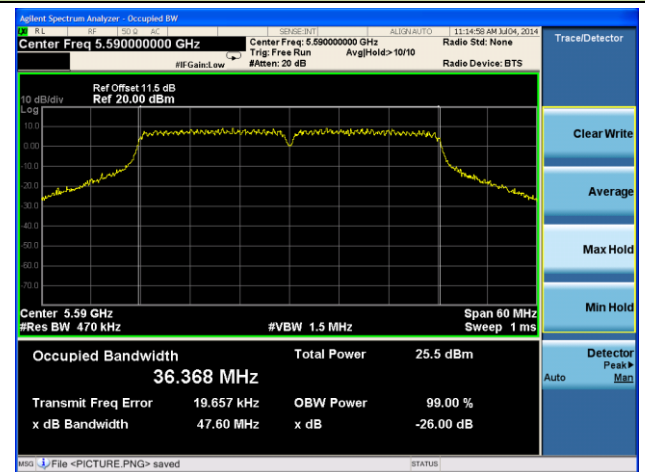

Channel 54 (5270MHz)

Channel 62 (5310MHz)

Channel 102 (5510MHz)

Channel 118 (5590MHz)

Channel 134 (5670MHz)

Channel 151 (5755 MHz)

Channel 159 (5795 MHz)

802.11ac-VHT20 26dB Bandwidth & 99% Bandwidth - Ant 0 / Ant 0 + 1