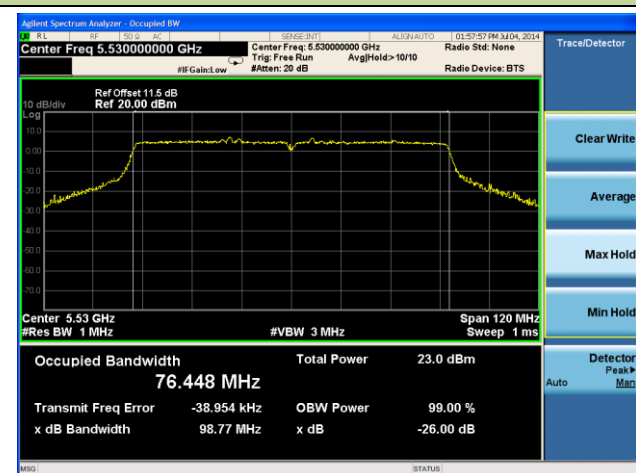

Channel 118 (5590MHz)

Channel 54 (5270MHz)

Channel 62 (5310MHz)

Channel 102 (5510MHz)

Channel 118 (5590MHz)

Channel 134 (5670MHz)

Channel 142 (5710MHz)

Channel 151(5755MHz)

Channel 159(5795MHz)

802.11ac-VHT80 26dB Bandwidth & 99% Bandwidth - Ant 0 / Ant 0 + 1

Channel 42 (5210MHz)

Channel 58 (5290MHz)

Channel 106 (5530MHz)

Channel 122 (5610MHz)