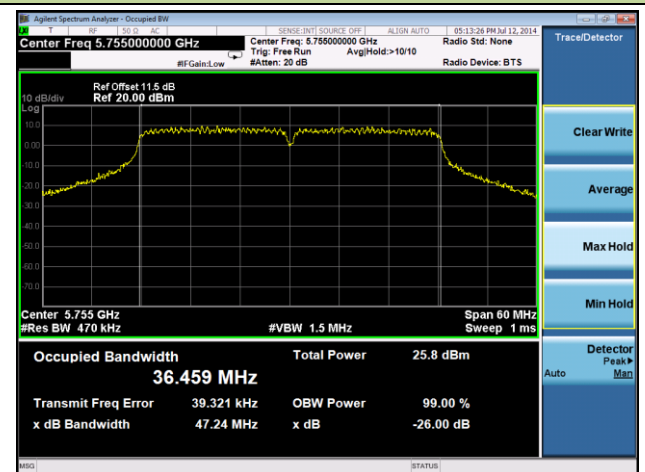

Channel 54 (5270MHz)

Channel 62 (5310MHz)

Channel 102 (5510MHz)

Channel 118 (5590MHz)

Channel 134 (5670MHz)

Channel 151 (5755 MHz)

Channel 159 (5795 MHz)

802.11ac-VHT20 26dB Bandwidth & 99% Bandwidth - Ant 0 / Ant 0 + 1