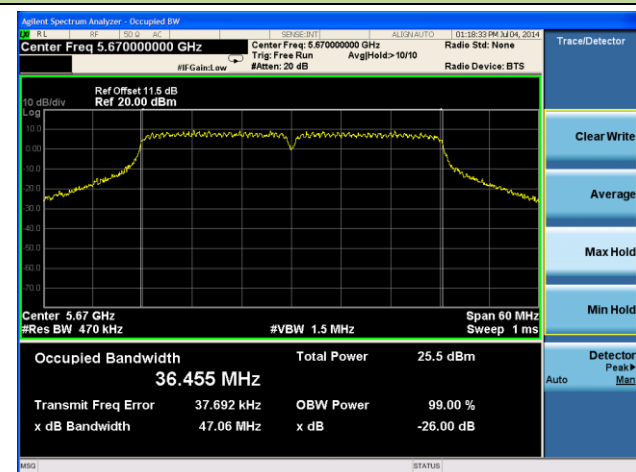

Channel 118 (5590MHz)

Channel 54 (5270MHz)

Channel 62 (5310MHz)

Channel 102 (5510MHz)

Channel 118 (5590MHz)

Channel 134 (5670MHz)

Channel 142 (5710MHz)

Channel 151(5755MHz)

Channel 159(5795MHz)

802.11ac-VHT80 26dB Bandwidth & 99% Bandwidth - Ant 0 / Ant 0 + 1

Channel 42 (5210MHz)

Channel 58 (5290MHz)

Channel 106 (5530MHz)

Channel 122 (5610MHz)