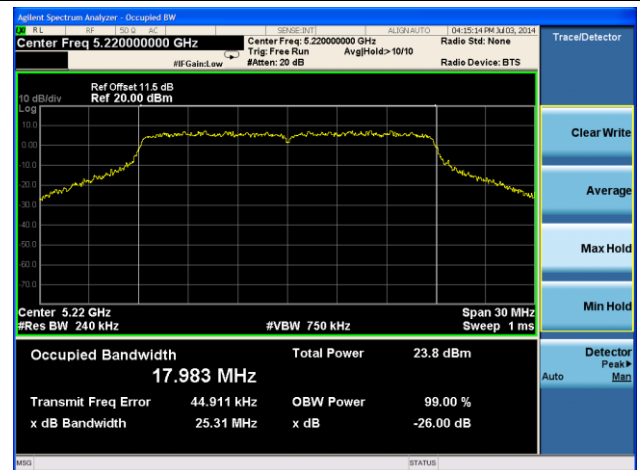

Channel 44 (5220MHz)