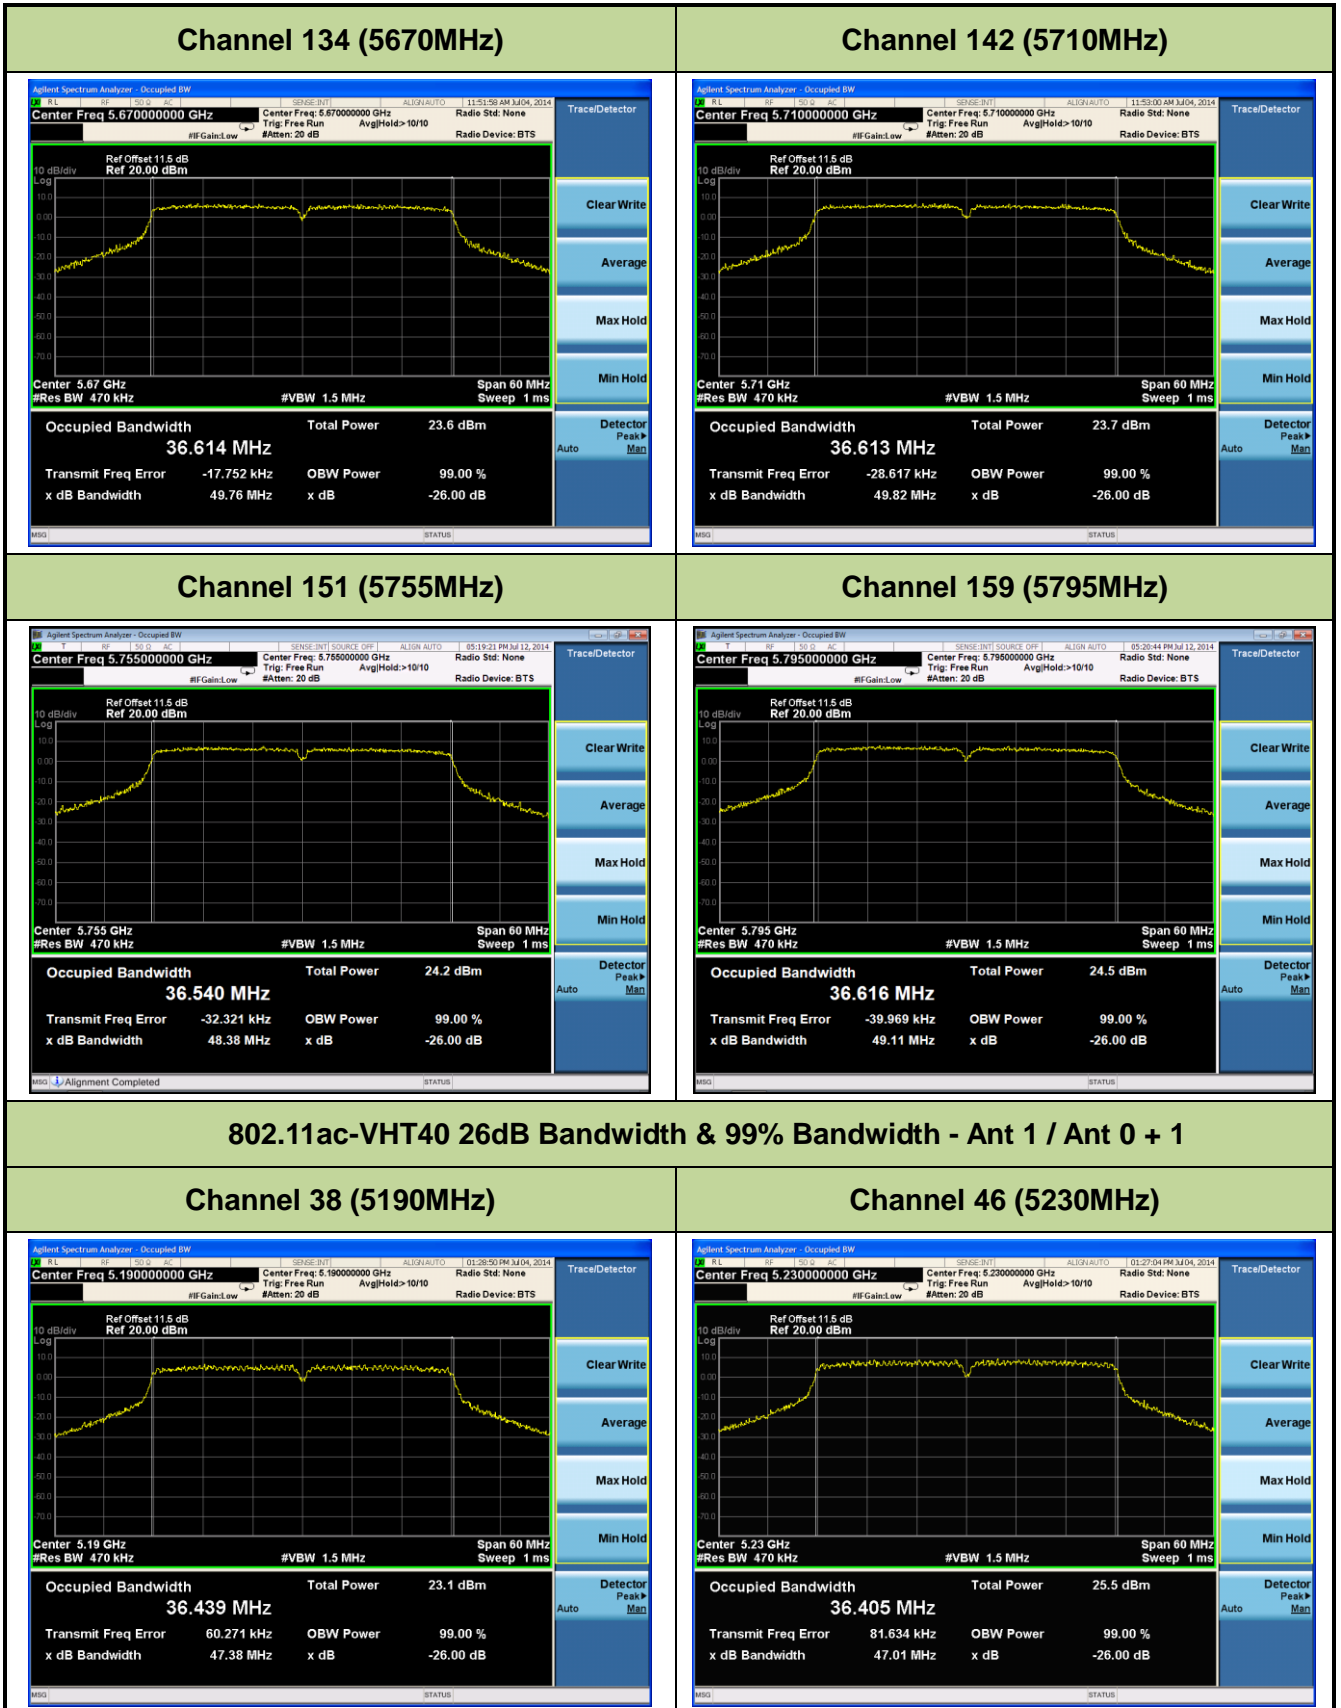

Channel 36 (5180MHz)

Channel 44 (5220MHz)

Channel 48 (5240MHz)

Channel 52 (5260MHz)

Channel 48 (5240MHz)

Channel 52 (5260MHz)

Channel 60 (5300MHz)

Channel 64 (5320MHz)

Channel 100 (5500MHz)

Channel 120 (5600MHz)

802.11ac-VHT40 26dB Bandwidth & 99% Bandwidth - Ant 0 / Ant 0 + 1

Channel 38 (5190MHz)

Channel 46 (5230MHz)

Channel 54 (5270MHz)

Channel 62 (5310MHz)

Channel 102 (5510MHz)

Channel 118 (5590MHz)

Channel 54 (5270MHz)

Channel 62 (5310MHz)

Channel 102 (5510MHz)

Channel 118 (5590MHz)

Channel 134 (5670MHz)

Channel 142 (5710MHz)

Channel 151(5755MHz)

Channel 159(5795MHz)

802.11ac-VHT80 26dB Bandwidth & 99% Bandwidth - Ant 0 / Ant 0 + 1

Channel 42 (5210MHz)

Channel 58 (5290MHz)

Channel 106 (5530MHz)

Channel 122 (5610MHz)