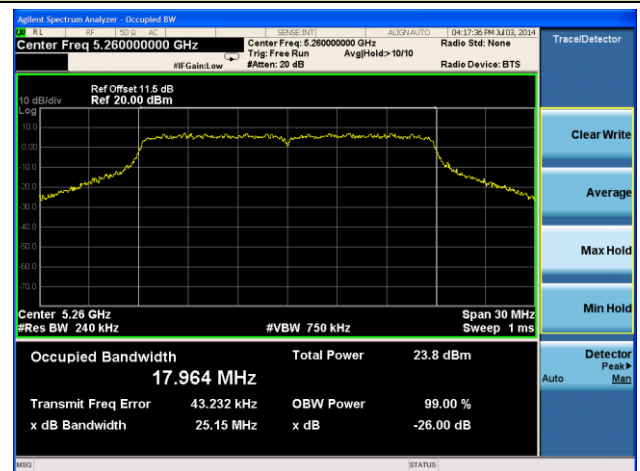

Channel 36 (5180MHz)

Channel 44 (5220MHz)

Channel 48 (5240MHz)

Channel 52 (5260MHz)

Channel 48 (5240MHz)

Channel 52 (5260MHz)

Channel 60 (5300MHz)

Channel 64 (5320MHz)

Channel 100 (5500MHz)

Channel 120 (5600MHz)

802.11ac-VHT40 26dB Bandwidth & 99% Bandwidth - Ant 0 / Ant 0 + 1

Channel 38 (5190MHz)

Channel 46 (5230MHz)

Channel 54 (5270MHz)

Channel 62 (5310MHz)

Channel 102 (5510MHz)