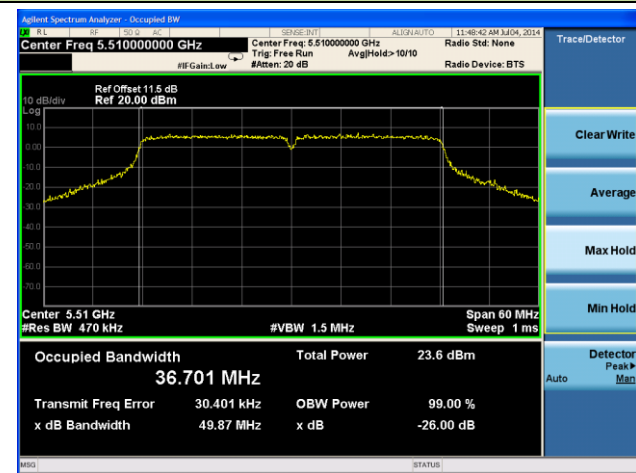

Channel 100 (5500MHz)

Channel 120 (5600MHz)

802.11ac-VHT40 26dB Bandwidth & 99% Bandwidth - Ant 0 / Ant 0 + 1

Channel 38 (5190MHz)

Channel 46 (5230MHz)

Channel 54 (5270MHz)

Channel 62 (5310MHz)

Channel 102 (5510MHz)