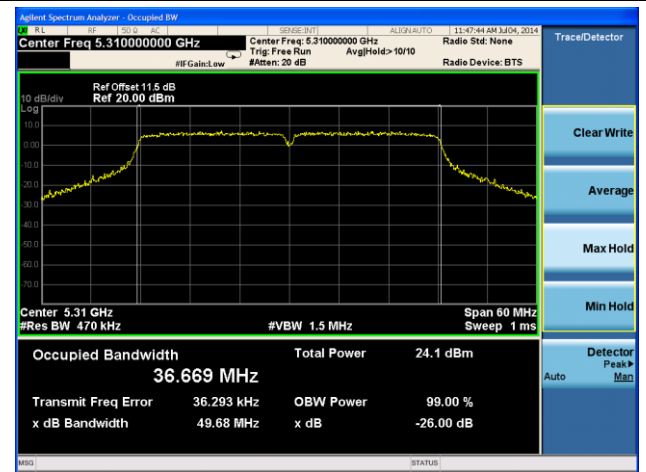

Channel 100 (5500MHz)

Channel 120 (5600MHz)

802.11ac-VHT40 26dB Bandwidth & 99% Bandwidth - Ant 0 / Ant 0 + 1

Channel 38 (5190MHz)

Channel 46 (5230MHz)

Channel 54 (5270MHz)

Channel 62 (5310MHz)

Channel 102 (5510MHz)