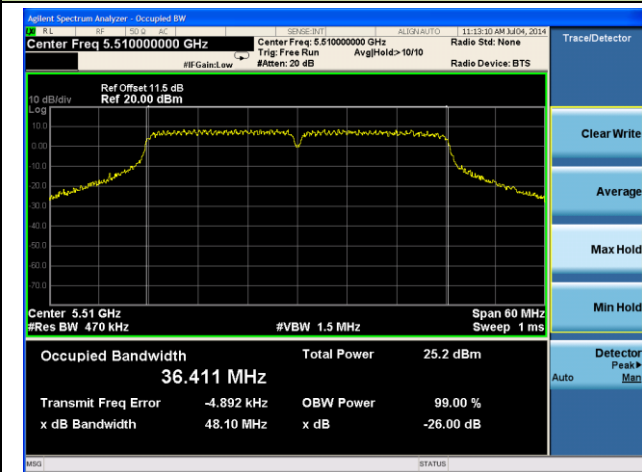

Channel 54 (5270MHz)

Channel 62 (5310MHz)

Channel 102 (5510MHz)

Channel 118 (5590MHz)

Channel 134 (5670MHz)

Channel 151 (5755 MHz)

Channel 159 (5795 MHz)

802.11ac-VHT20 26dB Bandwidth & 99% Bandwidth - Ant 0 / Ant 0 + 1