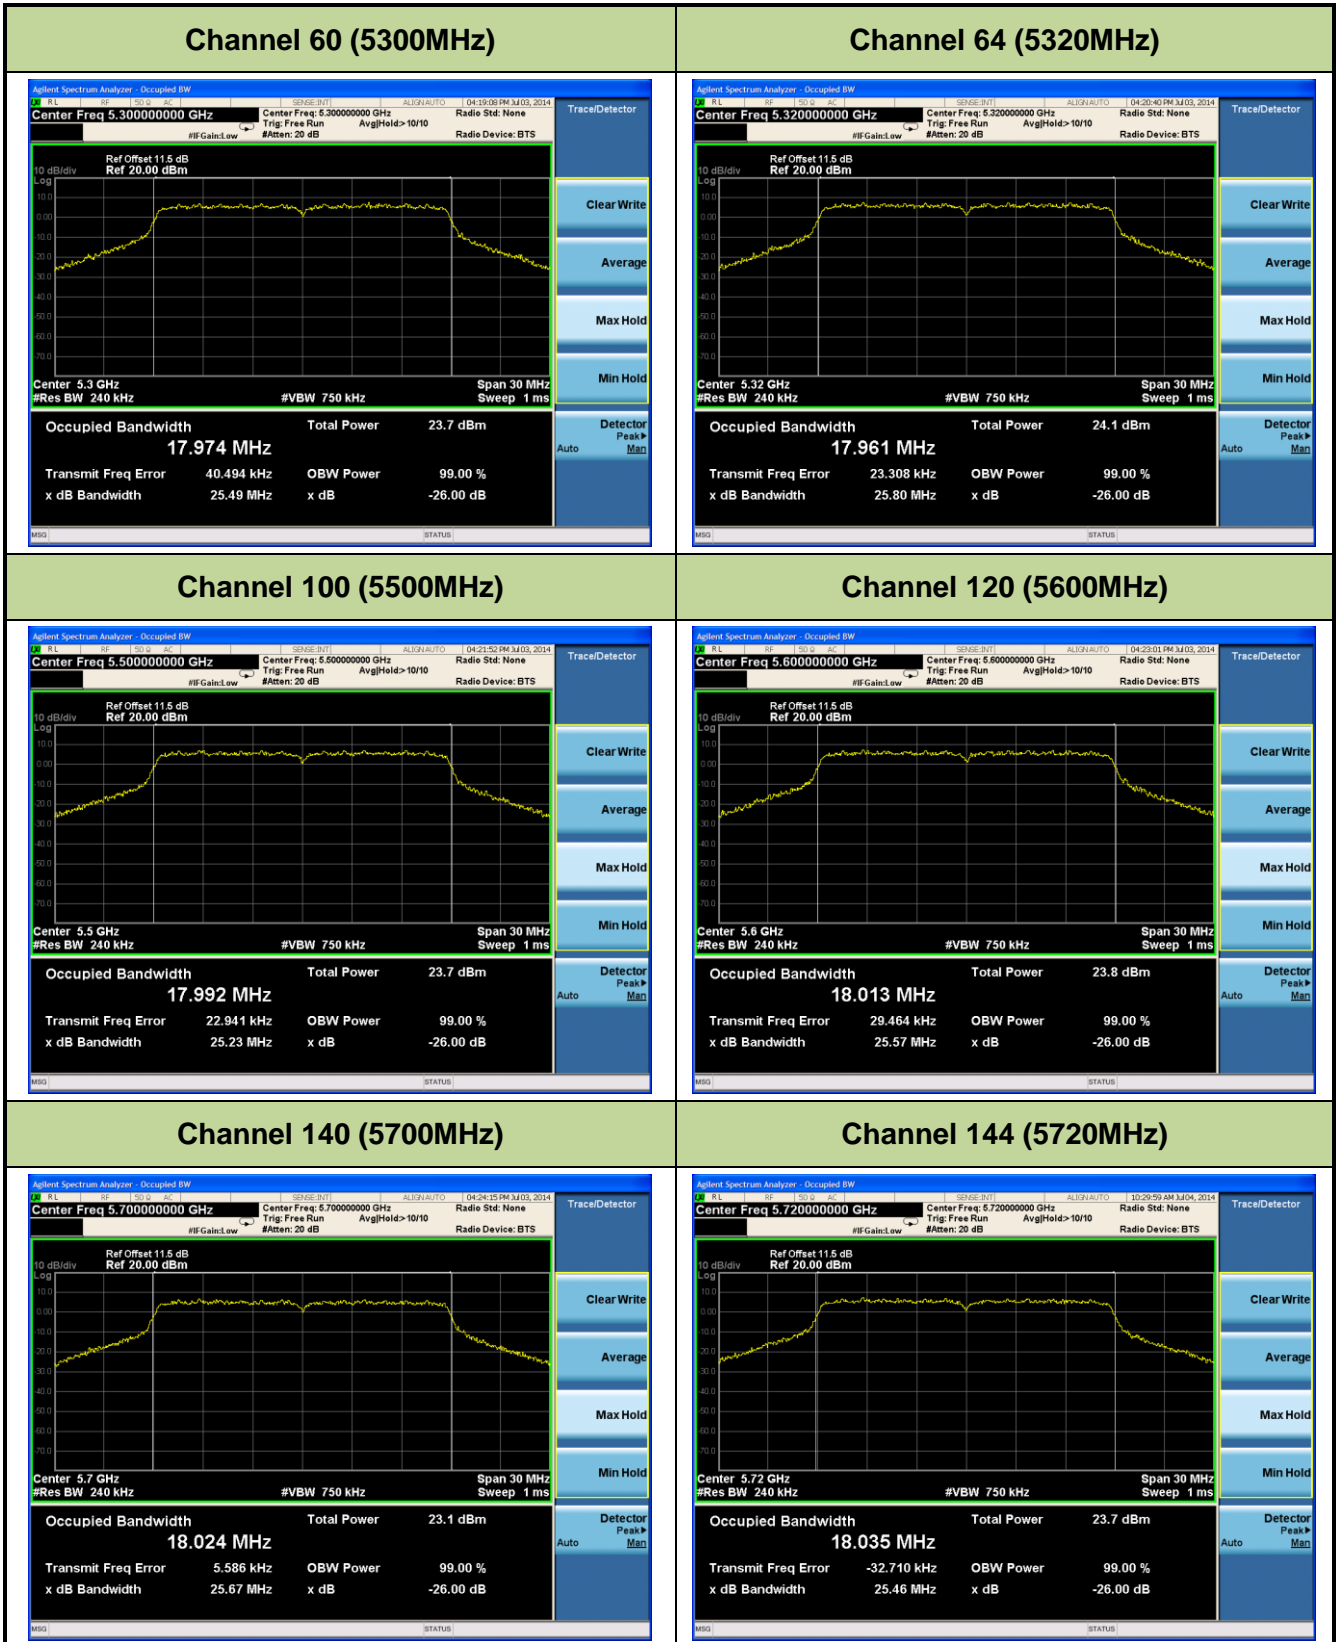

Channel 54 (5270MHz)

Channel 62 (5310MHz)

Channel 102 (5510MHz)

Channel 118 (5590MHz)

Channel 134 (5670MHz)

Channel 151 (5755 MHz)

Channel 159 (5795 MHz)

802.11ac-VHT20 26dB Bandwidth & 99% Bandwidth - Ant 0 / Ant 0 + 1

Channel 36 (5180MHz)

Channel 44 (5220MHz)

Channel 48 (5240MHz)

Channel 52 (5260MHz)

Channel 48 (5240MHz)

Channel 52 (5260MHz)

Channel 60 (5300MHz)

Channel 64 (5320MHz)

Channel 100 (5500MHz)

Channel 120 (5600MHz)

802.11ac-VHT40 26dB Bandwidth & 99% Bandwidth - Ant 0 / Ant 0 + 1

Channel 38 (5190MHz)

Channel 46 (5230MHz)

Channel 54 (5270MHz)

Channel 62 (5310MHz)

Channel 102 (5510MHz)

Channel 118 (5590MHz)

Channel 54 (5270MHz)

Channel 62 (5310MHz)

Channel 102 (5510MHz)

Channel 118 (5590MHz)

Channel 134 (5670MHz)

Channel 142 (5710MHz)

Channel 151(5755MHz)