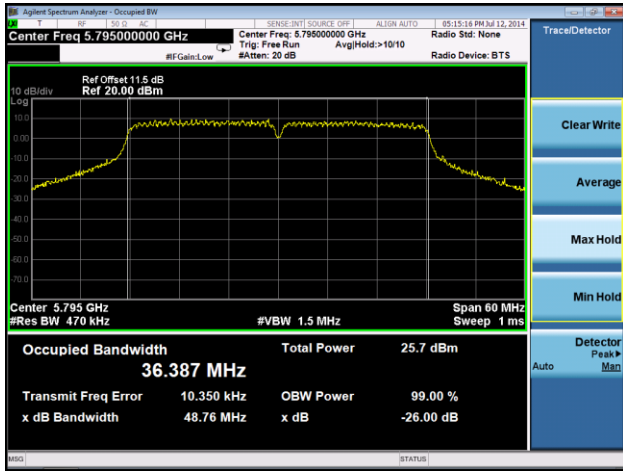

Channel 54 (5270MHz)

Channel 62 (5310MHz)

Channel 102 (5510MHz)

Channel 118 (5590MHz)

Channel 134 (5670MHz)

Channel 151 (5755 MHz)

Channel 159 (5795 MHz)

802.11ac-VHT20 26dB Bandwidth & 99% Bandwidth - Ant 0 / Ant 0 + 1