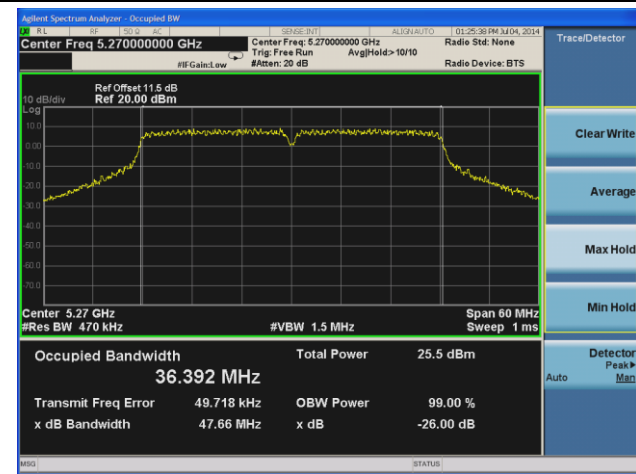

Channel 54 (5270MHz)