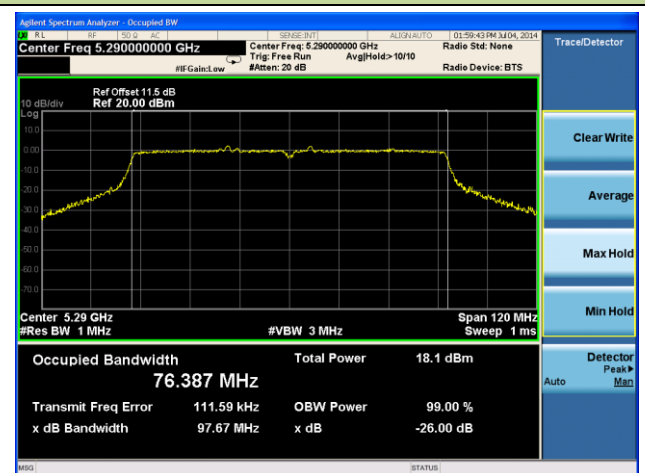

Channel 118 (5590MHz)

Channel 54 (5270MHz)

Channel 62 (5310MHz)

Channel 102 (5510MHz)

Channel 118 (5590MHz)

Channel 134 (5670MHz)

Channel 142 (5710MHz)

Channel 151(5755MHz)

Channel 159(5795MHz)

802.11ac-VHT80 26dB Bandwidth & 99% Bandwidth - Ant 0 / Ant 0 + 1

Channel 42 (5210MHz)

Channel 58 (5290MHz)

Channel 106 (5530MHz)

Channel 122 (5610MHz)