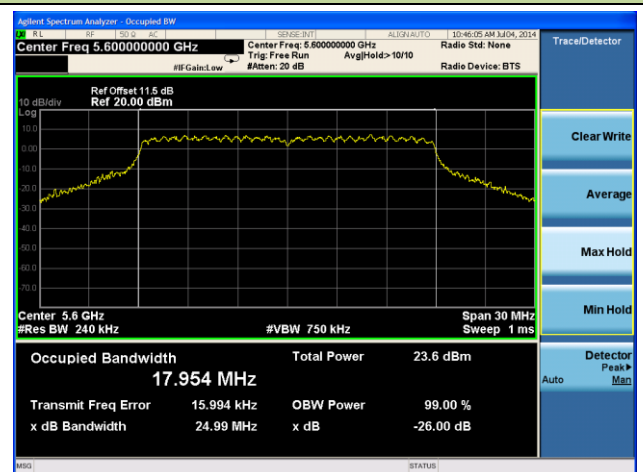

Channel 36 (5180MHz)

Channel 44 (5220MHz)

Channel 48 (5240MHz)

Channel 52 (5260MHz)

Channel 48 (5240MHz)

Channel 52 (5260MHz)

Channel 60 (5300MHz)

Channel 64 (5320MHz)

Channel 100 (5500MHz)

Channel 120 (5600MHz)

802.11ac-VHT40 26dB Bandwidth & 99% Bandwidth - Ant 0 / Ant 0 + 1

Channel 38 (5190MHz)

Channel 46 (5230MHz)

Channel 54 (5270MHz)

Channel 62 (5310MHz)

Channel 102 (5510MHz)