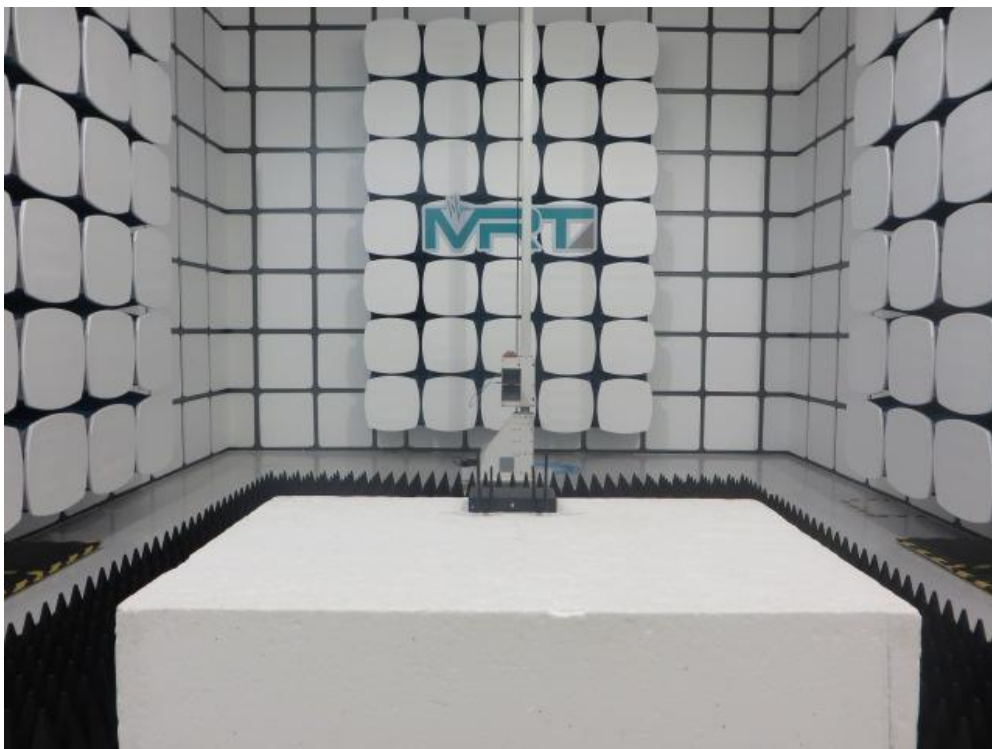

FCC 15B Test Setup Photo

Test Mode: Mode 1: Communication

Description: Front View of Conducted Emission

Test Mode: Mode 1: Communication

Description: Front View of Conducted Emission

Test Mode: Mode 1: Communication

Description: Radiated disturbance Test Setup for 30MHz ~ 1GHz

Test Mode: Mode 1: Communication

Description: Radiated disturbance Test Setup for 1GHz ~ 18GHz

FCC Part15C Test Setup Photo

Description: Front View of Conducted Emission Test Setup

Description: Radiated Emission Test Setup for 18GHz ~ 40GHz