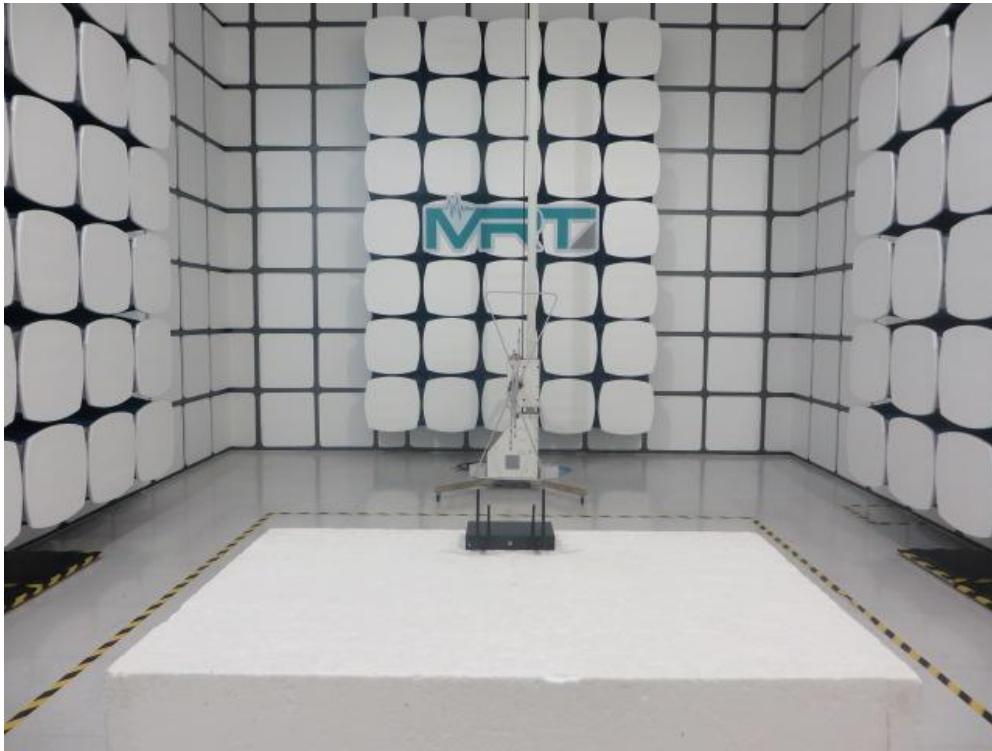

FCC 15B Test Setup Photo

Test Mode: Mode 1: Communication

Description: Front View of Conducted Emission

Test Mode: Mode 1: Communication

Description: Front View of Conducted Emission

Test Mode: Mode 1: Communication

Description: Radiated disturbance Test Setup for 30MHz ~ 1GHz

Test Mode: Mode 1: Communication

Description: Radiated disturbance Test Setup for 1GHz ~ 18GHz

FCC Part15C Test Setup Photo

Description: Front View of Conducted Emission Test Setup

Description: Radiated Emission Test Setup for 18GHz ~ 40GHz