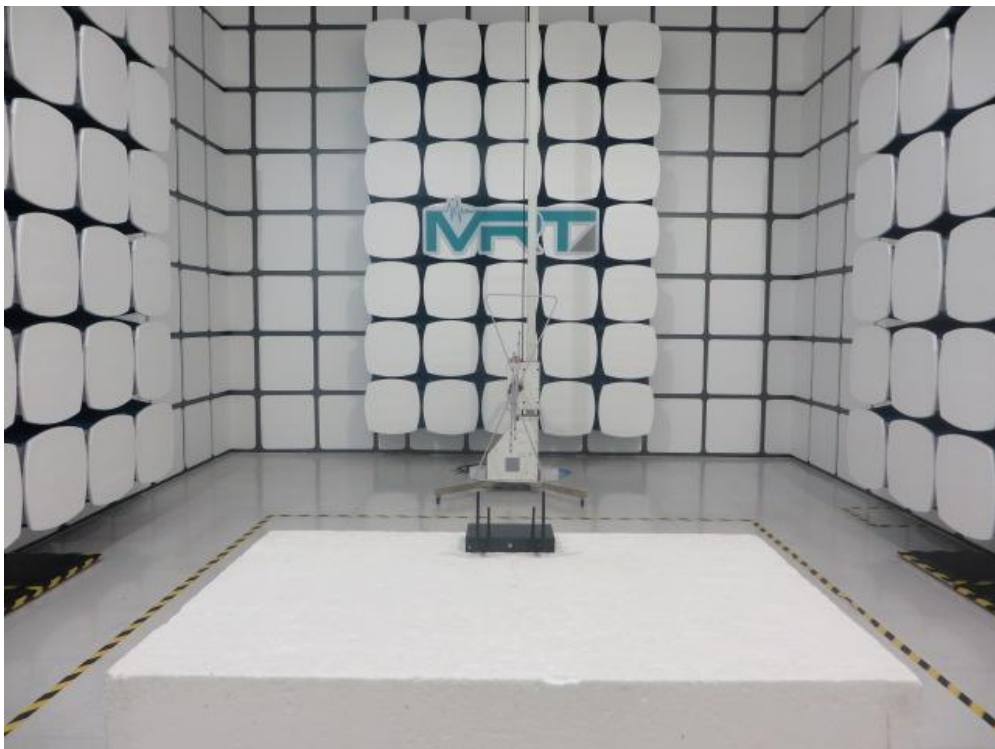

FCC 15B Test Setup Photo

Test Mode: Mode 1: Communication

Description: Front View of Conducted Emission

Test Mode: Mode 1: Communication

Description: Front View of Conducted Emission

Test Mode: Mode 1: Communication

Description: Radiated disturbance Test Setup for 30MHz ~ 1GHz

Test Mode: Mode 1: Communication

Description: Radiated disturbance Test Setup for 1GHz ~ 18GHz

FCC Part15C Test Setup Photo

Description: Front View of Conducted Emission Test Setup

Description: Back View of Conducted Emission Test Setup

Description: Radiated Emission Test Setup for 9kHz ~ 30MHz

Description: Radiated Emission Test Setup for 30MHz ~ 1GHz

Description: Radiated Emission Test Setup for 1GHz ~ 18GHz

Description: Radiated Emission Test Setup for 18GHz ~ 40GHz