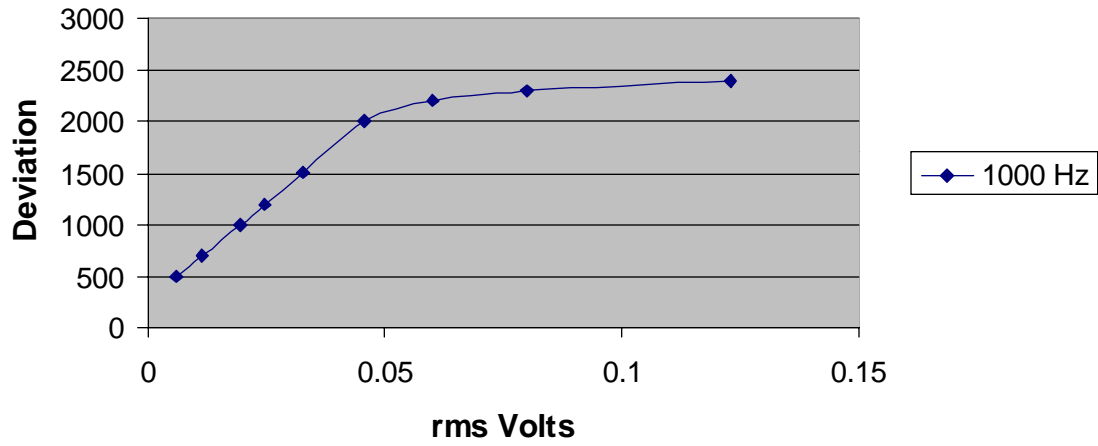

Modulation Limiting  
TecNet International Inc.  
SDU-2000 (25kHz)

TECNET INTERNATIONAL INC.  
FCC ID: 099SDU-2000  
JOB #: 91Z0  
EXHIBIT #: 11D