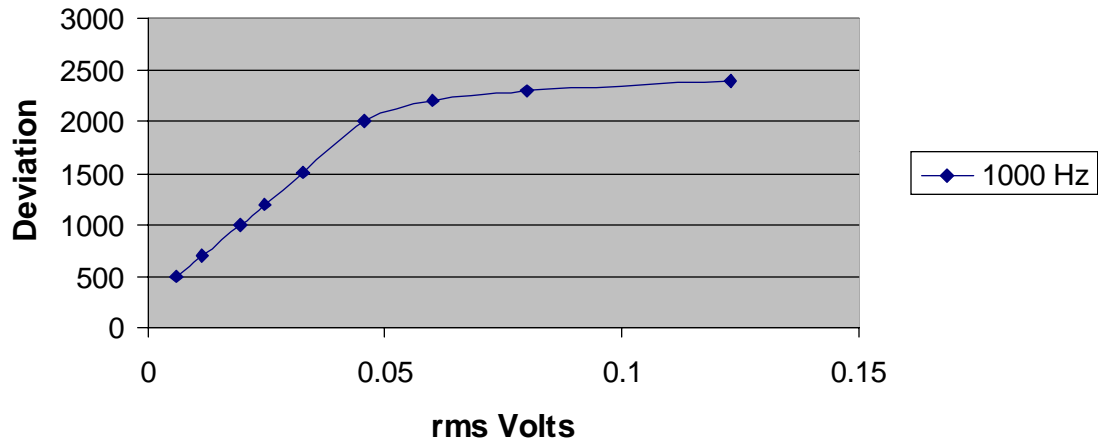

Modulation Limiting
TecNet International Inc.
SDU-2000 (12.5kHz)

TECNET INTERNATIONAL INC.
FCC ID: O99SUD-2000
JOB #: 91Z0
EXHIBIT #: 11C