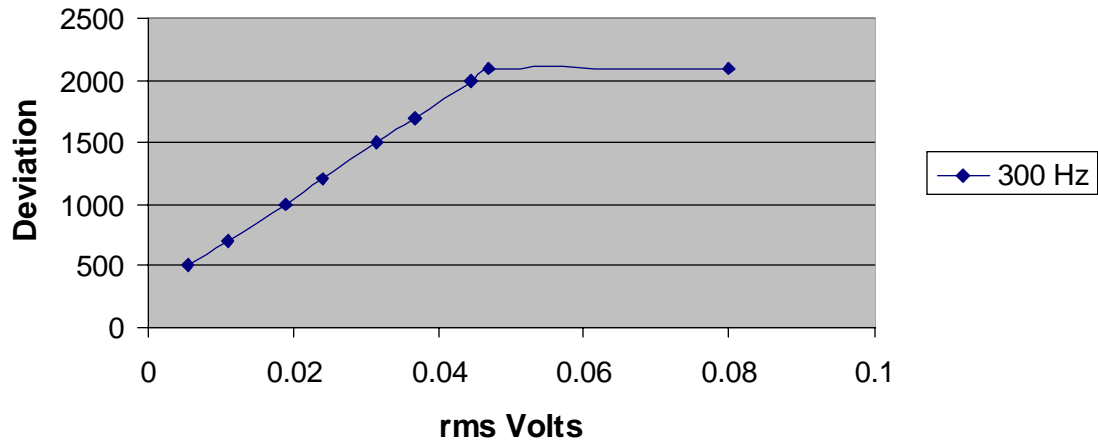

Modulation Limiting  
TecNet International Inc.  
SDU-2000 (25kHz)

TECNET INTERNATIONAL INC.  
FCC ID: 099SDU-2000  
JOB #: 91Z0  
EXHIBIT #: 11B