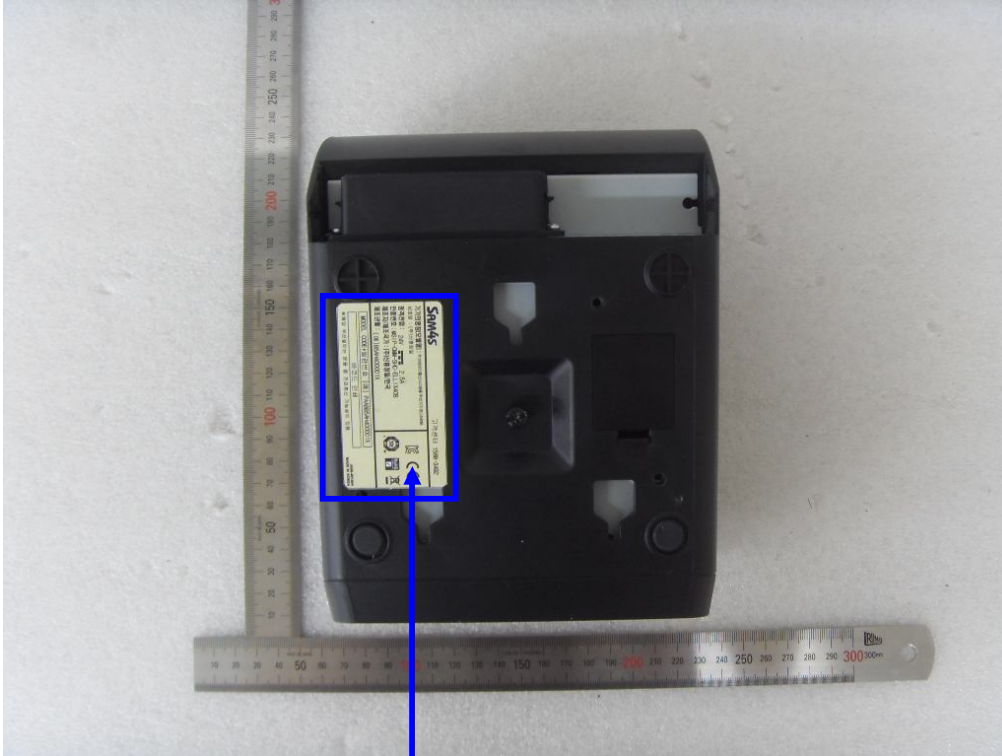

CTK Co., Ltd.

386-1, Ho-dong, Cheoin-gu, Yongin-si, Gyeonggi-do, 449-100, Korea

Tel: +82-31-339-9970 Fax: +82-31-339-9855

www.e-ctk.com

Label and Location

SAM4S		POS PRINTER	
MODEL: ELLIX40B		CE 2280	
RATING: DC24V --- 2.5A			
SER. No.:			
FC	FCC ID : 08H-ELLIX40B		
SHIN HEUNG PRECISION CO.,LTD.			
MODEL CODE + SER No.			
MODEL CODE + SER No. BARCODE			
		JK68-40140J MADE IN KOREA