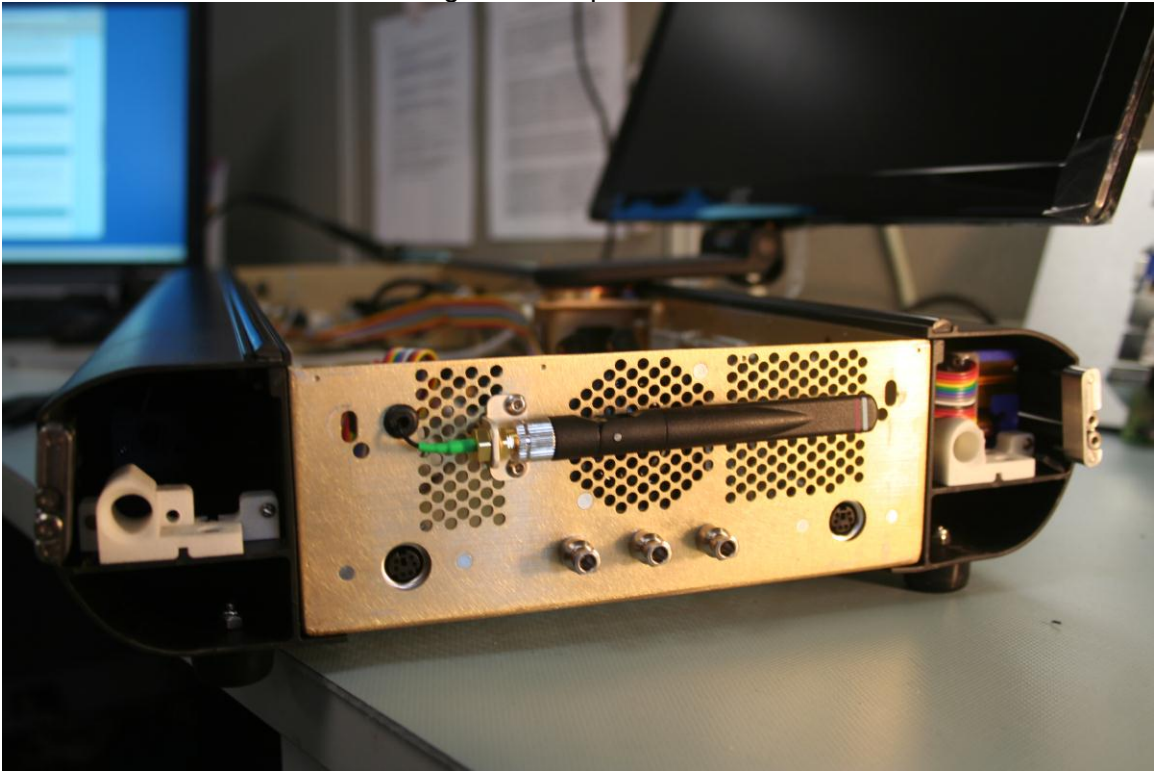

Internal Photos: Medical Simulation
FCC ID: O88-COMPASS1
IC: 10399A-COMPASS1

CIM-C Installed

CPU Board Bottom

CPU Board Left

CPU Board Right

CPU Board Top

CPU Bottom WiFi Card Installed

CPU Mounted

Left End Cap Removed

Right End Cap Removed

Wifi Card View A