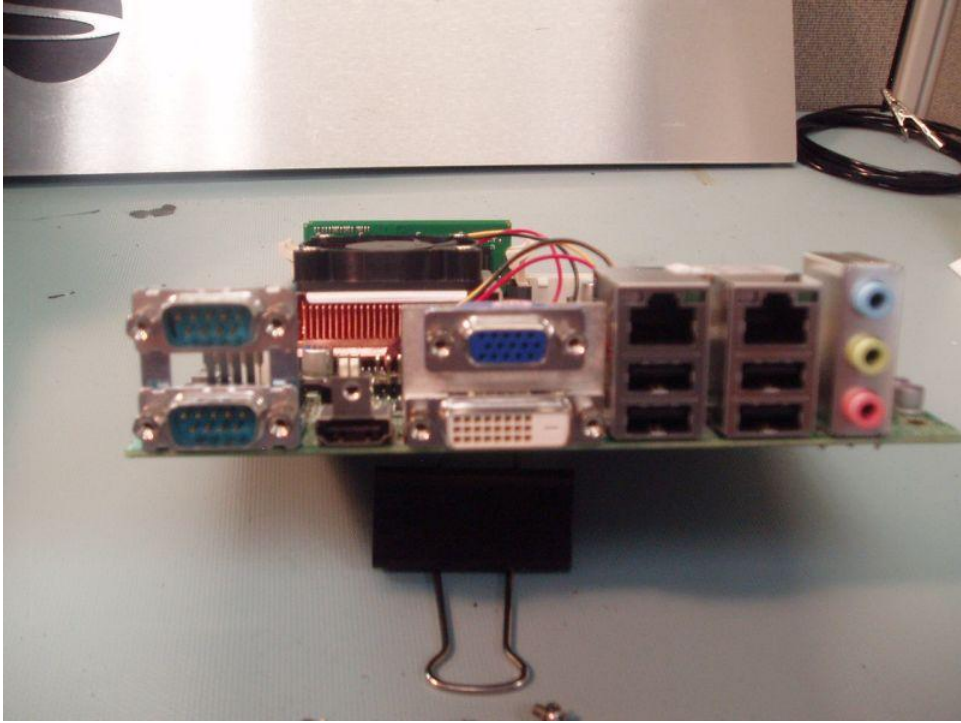

Internal Photos: Medical Simulation
FCC ID: O88-COMPASS1
IC: 10399A-COMPASS1

CIM-C Installed

CPU Board Bottom

CPU Board Left

CPU Board Right

CPU Board Top

CPU Bottom WiFi Card Installed

CPU Mounted

Left End Cap Removed

Right End Cap Removed

Wifi Card View A