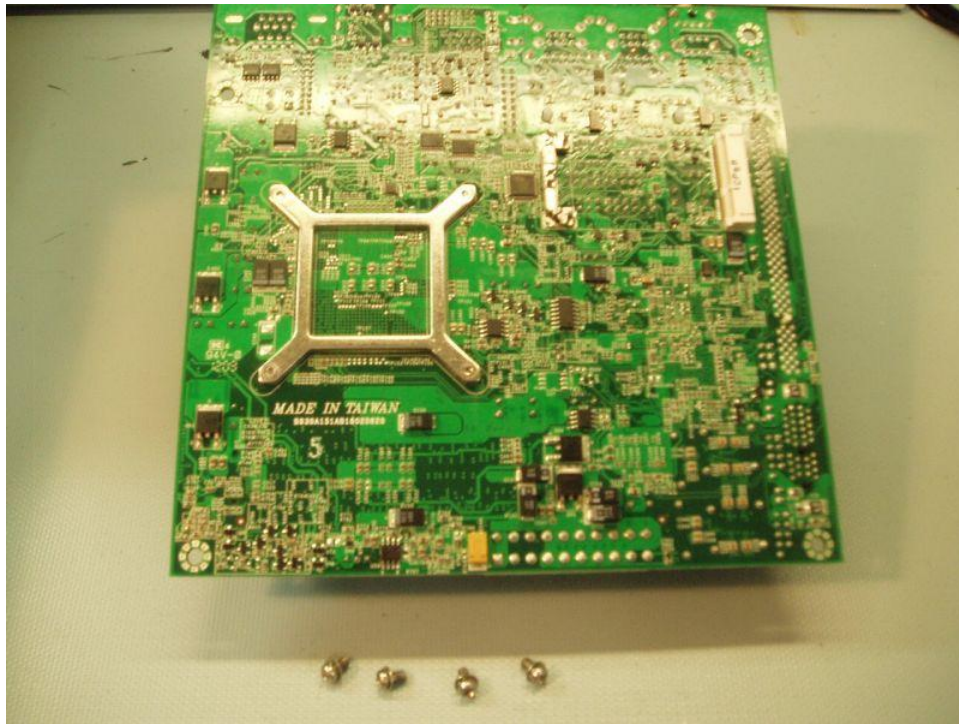

Internal Photos: Medical Simulation
FCC ID: O88-COMPASS1
IC: 10399A-COMPASS1

CIM-C Installed

CPU Board Bottom

CPU Board Left

CPU Board Right

CPU Board Top

CPU Bottom WiFi Card Installed

CPU Mounted

Left End Cap Removed

Right End Cap Removed

Wifi Card View A