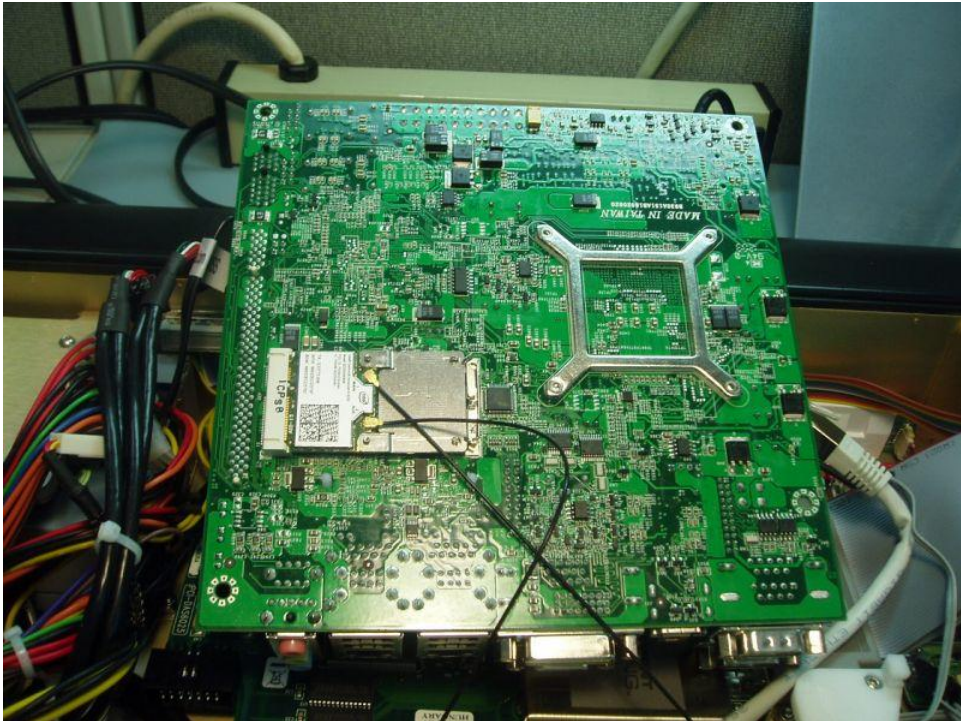

Internal Photos: Medical Simulation
FCC ID: O88-COMPASS1
IC: 10399A-COMPASS1

CIM-C Installed

CPU Board Bottom

CPU Board Left

CPU Board Right

CPU Board Top

CPU Bottom WiFi Card Installed

CPU Mounted

Left End Cap Removed

Right End Cap Removed

Wifi Card View A