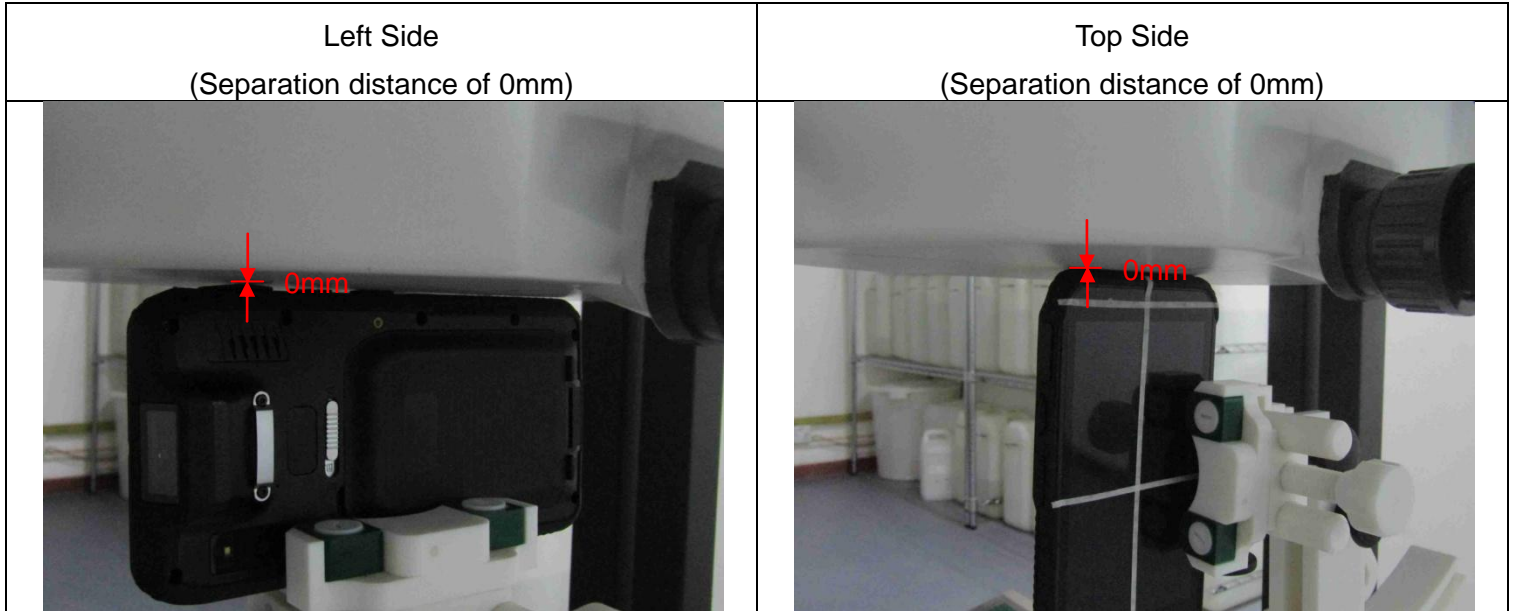

**Test Positions**  
**Model:xTablet A680**

Left Cheek

Left Tilt 15 Degree

Right Cheek

Right Tilt 15 Degree

Front Side  
(Separation distance of 0mm)

Back Side  
(Separation distance of 0mm)

**Liquid depth**