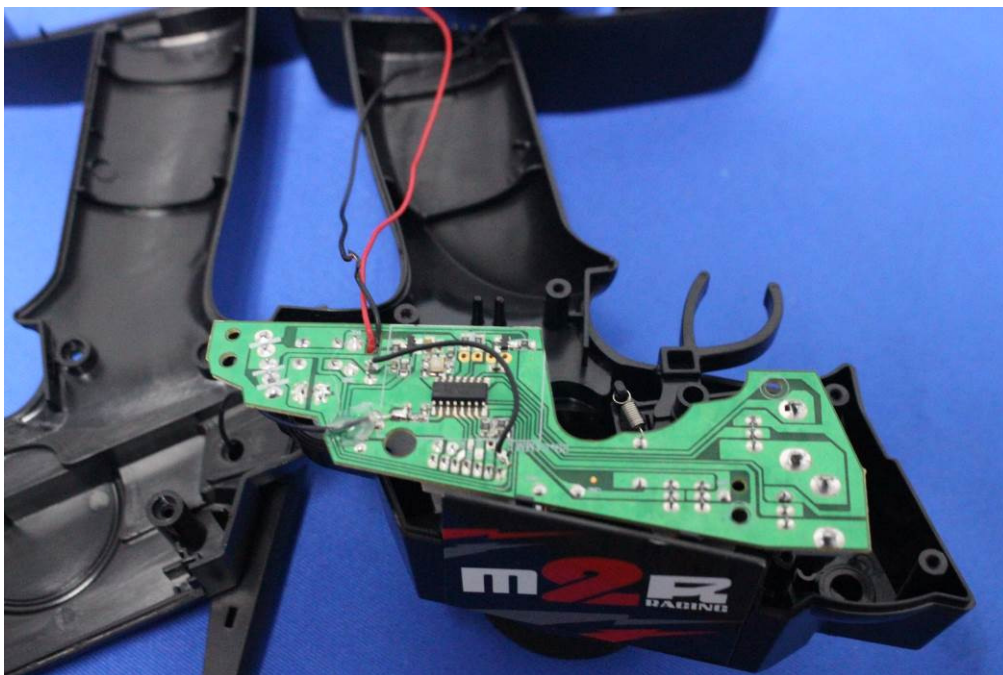

# Internal Photos for SZEM1903011749CR

FCC ID: O8520190310

# 1 EUT Constructional Details

Antenna