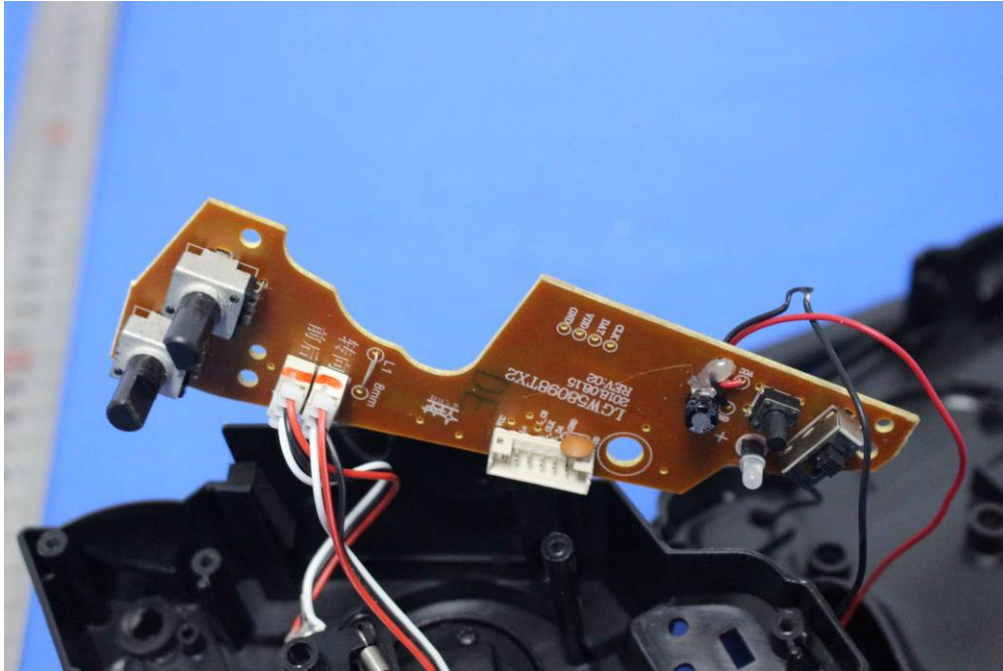

# Internal Photos for SZEM1903011749CR

FCC ID: O8520190310

# 1 EUT Constructional Details

Antenna