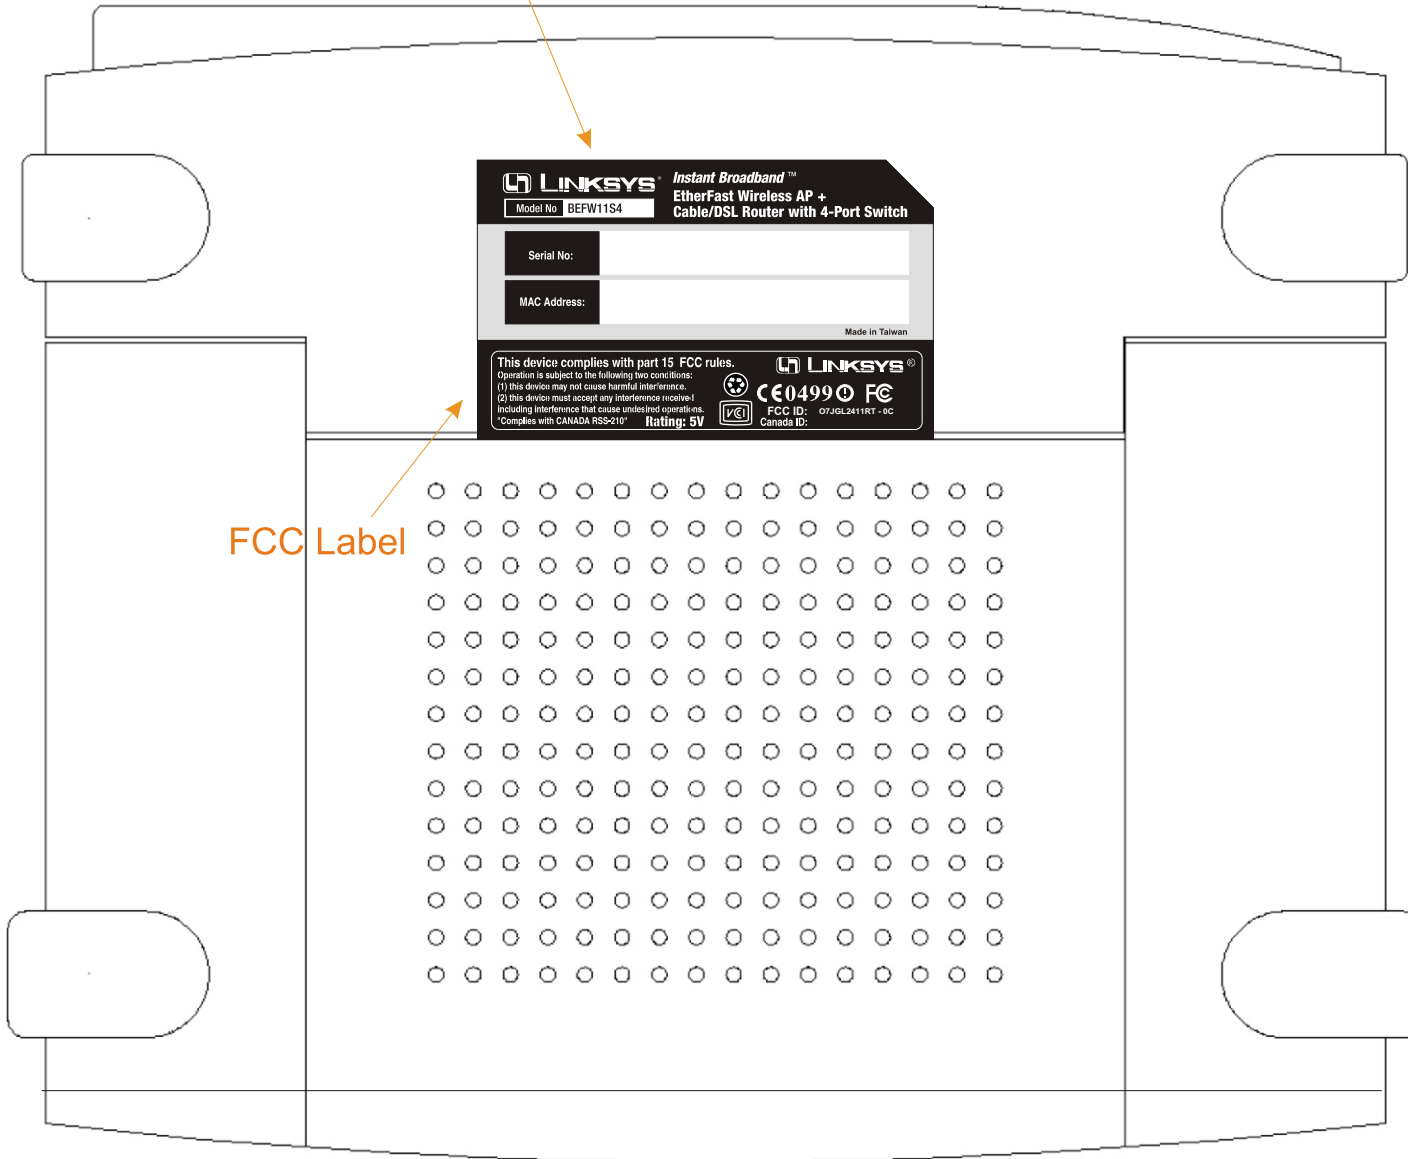

Product label

FCC Label

BEFW11S4 BOTTOM VIEW REV:NC