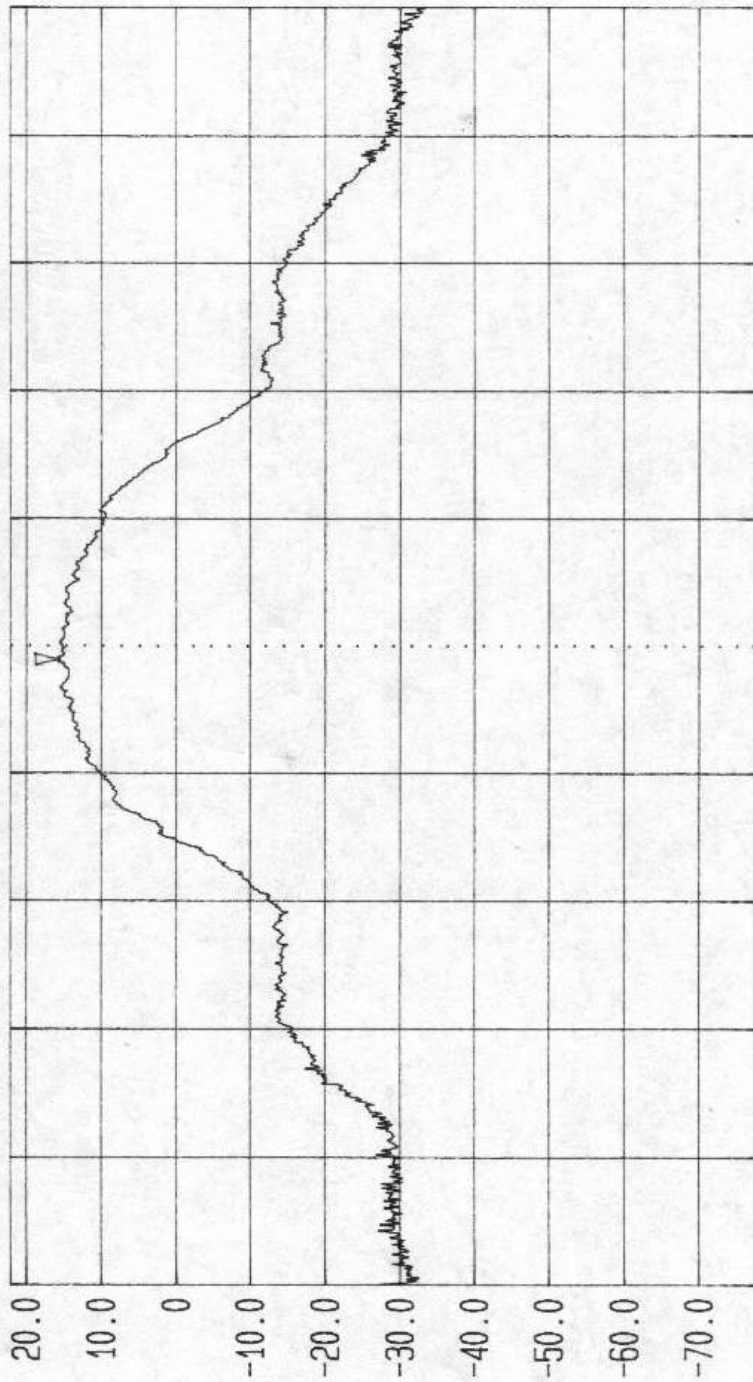

LV10FF
 Date 16.Aug.'00 Time 21:46:11
 Ref.Lvl 22.00 dBm
 Marker 14.08 dBm
 2.41220 GHz
 Res.Bw 3.0 MHz [3dB] Vid.Bw 3 MHz
 TG.Lvl off
 CF.Stp $f_c + 3\text{MHz}$ Unit
 RF.Att 0 dB [dBm]

Start 2.382 GHz
 Span 60 MHz
 Center 2.412 GHz
 Sweep 1.00 s
 Stop 2.442 GHz

LVLOFF
Date 16.Aug.'00 Time 21:53:41
Ref.Lvl 22.00 dBm
Marker 15.78 dBm
2.43646 GHz
Res.Bw 3.0 MHz [3dB]
TG.Lvl off
CF.Stp 6.000 MHz
Vid.Bw 3 MHz
RF.Att 0 dB
Unit [dBm]

Start 2.407 GHz
Span 60 MHz
Center 2.437 GHz
Sweep 200 ms
Stop 2.467 GHz

LVLOFF
Date 16.Aug.'00 Time 21:59:20
Ref.Lvl 22.00 dBm
Marker 14.97 dBm
2.46146 GHz
Res.Bw 3.0 MHz [3dB]
TG.Lvl off
CF.Stp 6.000 MHz
Vid.Bw 3 MHz
RF:Att 0 dB
Unit [dBm]

Start 2.432 GHz
Span 60 MHz
Center 2.462 GHz
Sweep 200 ms
Stop 2.492 GHz