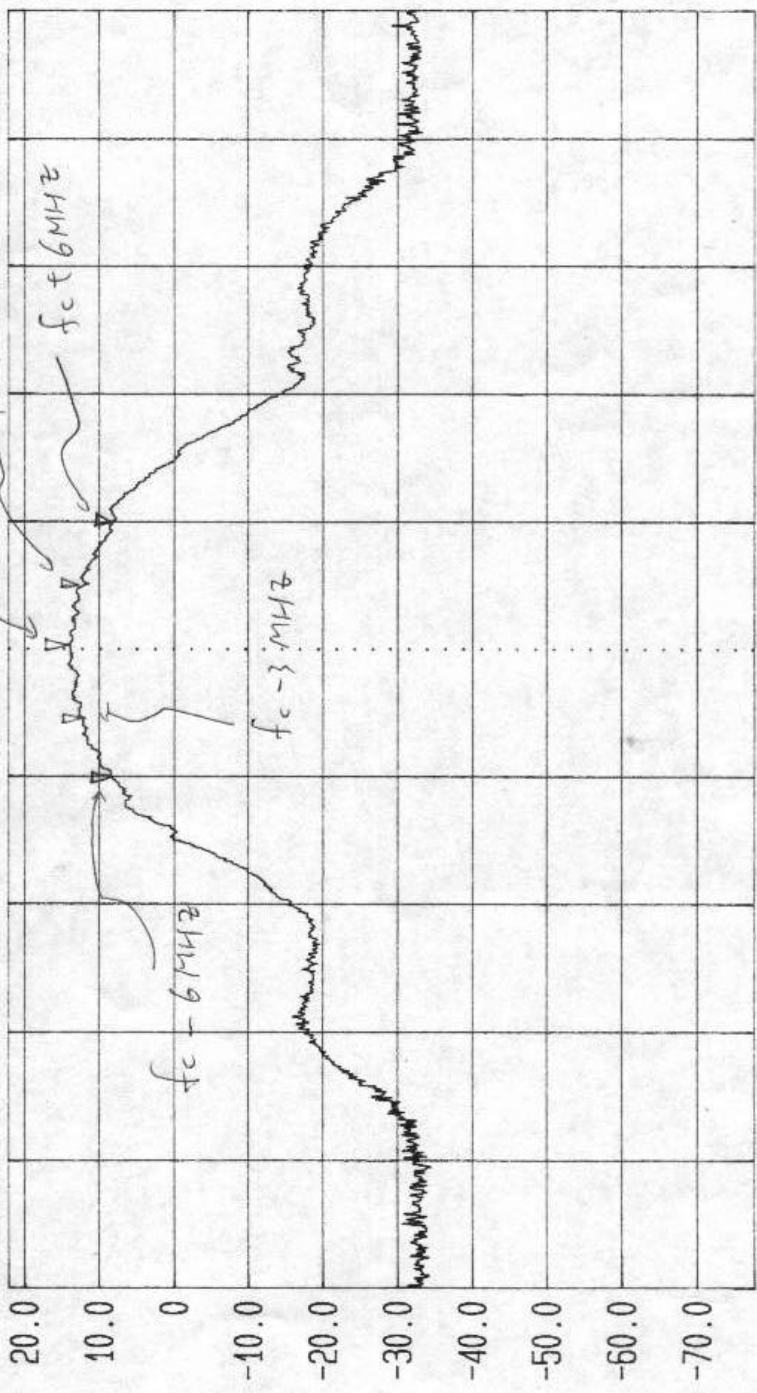

LV10FF
 Date 16.Aug.'00 Time 21:46:11
 Ref.Lvl 22.00 dBm
 Marker 14.08 dBm
 2.41220 GHz
 Res.Bw 3.0 MHz [3dB] Vid.Bw 3 MHz
 TG.Lvl off
 CF.Stp $f_c + 3\text{MHz}$ Unit
 RF.Att 0 dB [dBm]

Start 2.382 GHz
 Span 60 MHz
 Center 2.412 GHz
 Sweep 1.00 s
 Stop 2.442 GHz

LVLOFF
Date 16.Aug.'00 Time 21:53:41
Ref.Lvl 22.00 dBm
Marker 15.78 dBm
2.43646 GHz
Res.Bw 3.0 MHz [3dB]
TG.Lvl off
CF.Stp 6.000 MHz
Vid.Bw 3 MHz
RF.Att 0 dB
Unit [dBm]

Start 2.407 GHz
Span 60 MHz
Center 2.437 GHz
Sweep 200 ms
Stop 2.467 GHz

LVLOFF
Date 16.Aug.'00 Time 21:59:20
Ref.Lvl 22.00 dBm
Marker 14.97 dBm
2.46146 GHz
Res.Bw 3.0 MHz [3dB]
TG.Lvl off
CF.Stp 6.000 MHz
Vid.Bw 3 MHz
RF:Att 0 dB
Unit [dBm]

Start 2.432 GHz
Span 60 MHz
Center 2.462 GHz
Sweep 200 ms
Stop 2.492 GHz