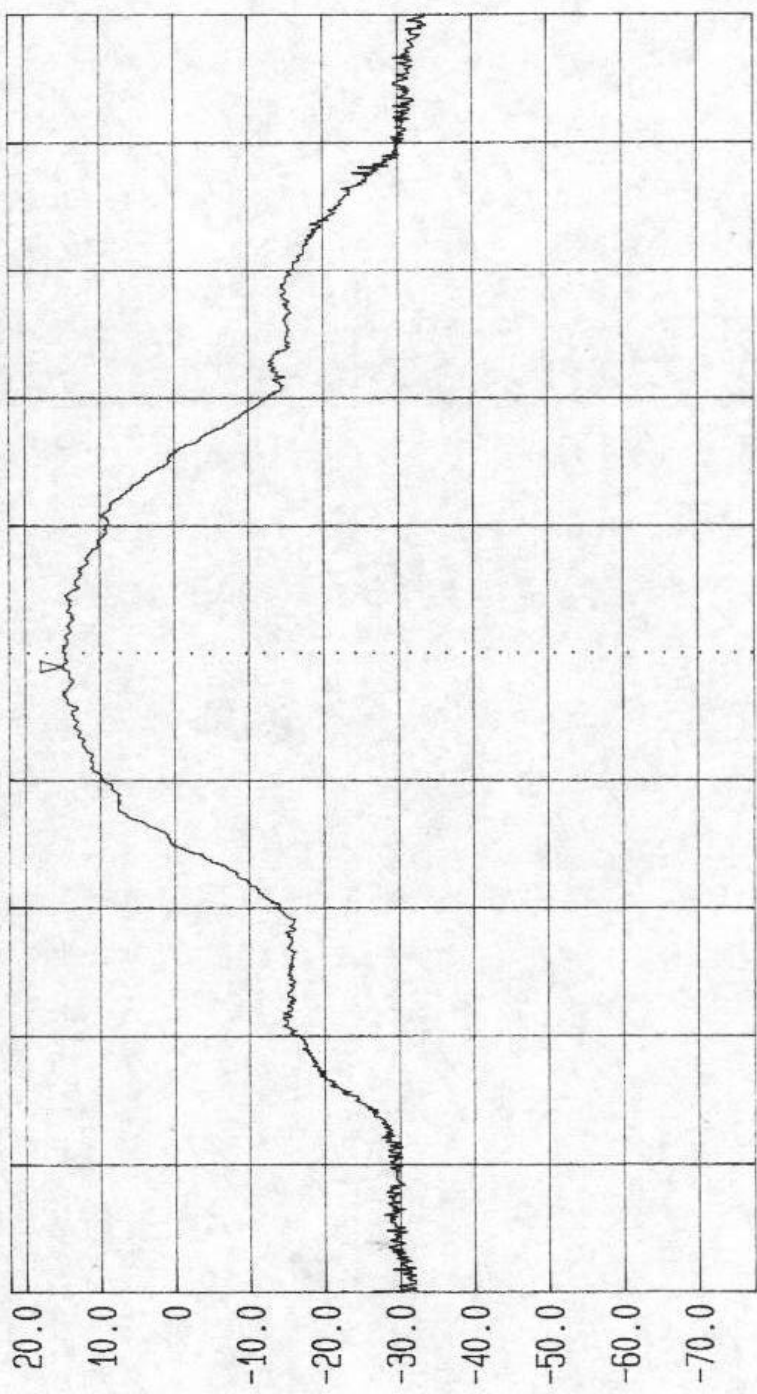

LV10FF
 Date 16.Aug.'00 Time 21:46:11
 Ref.Lvl 22.00 dBm
 Marker 14.08 dBm
 2.41220 GHz
 Res.Bw 3.0 MHz [3dB] Vid.Bw 3 MHz
 TG.Lvl off
 CF.Stp $f_c + 3\text{MHz}$ Unit
 RF.Att 0 dB [dBm]

Start 2.382 GHz
 Span 60 MHz
 Center 2.412 GHz
 Sweep 1.00 s
 Stop 2.442 GHz

LVLOFF
Date 16.Aug.'00 Time 21:53:41
Ref.Lvl 22.00 dBm
Marker 15.78 dBm
2.43646 GHz
Res.Bw 3.0 MHz [3dB]
TG.Lvl off
CF.Stp 6.000 MHz
Vid.Bw 3 MHz
RF.Att 0 dB
Unit [dBm]

Start 2.407 GHz
Span 60 MHz
Center 2.437 GHz
Sweep 200 ms
Stop 2.467 GHz

LVLOFF
Date 16.Aug.'00 Time 21:59:20
Ref.Lvl 22.00 dBm
Marker 14.97 dBm
2.46146 GHz
Res.Bw 3.0 MHz [3dB]
TG.Lvl off
CF.Stp 6.000 MHz
Vid.Bw 3 MHz
RF:Att 0 dB
Unit [dBm]

Start 2.432 GHz
Span 60 MHz
Center 2.462 GHz
Sweep 200 ms
Stop 2.492 GHz