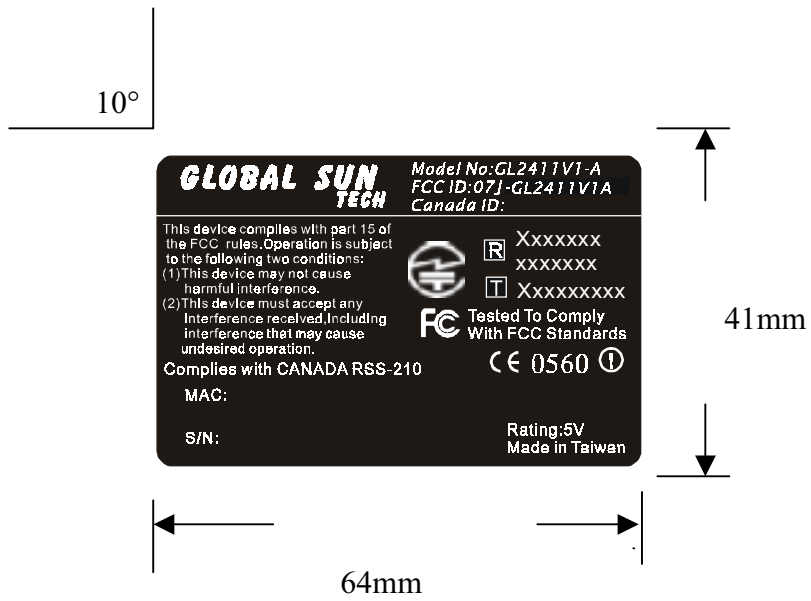

# Product Name: GL2411V1-A

Color: Background "Black", Word "White"