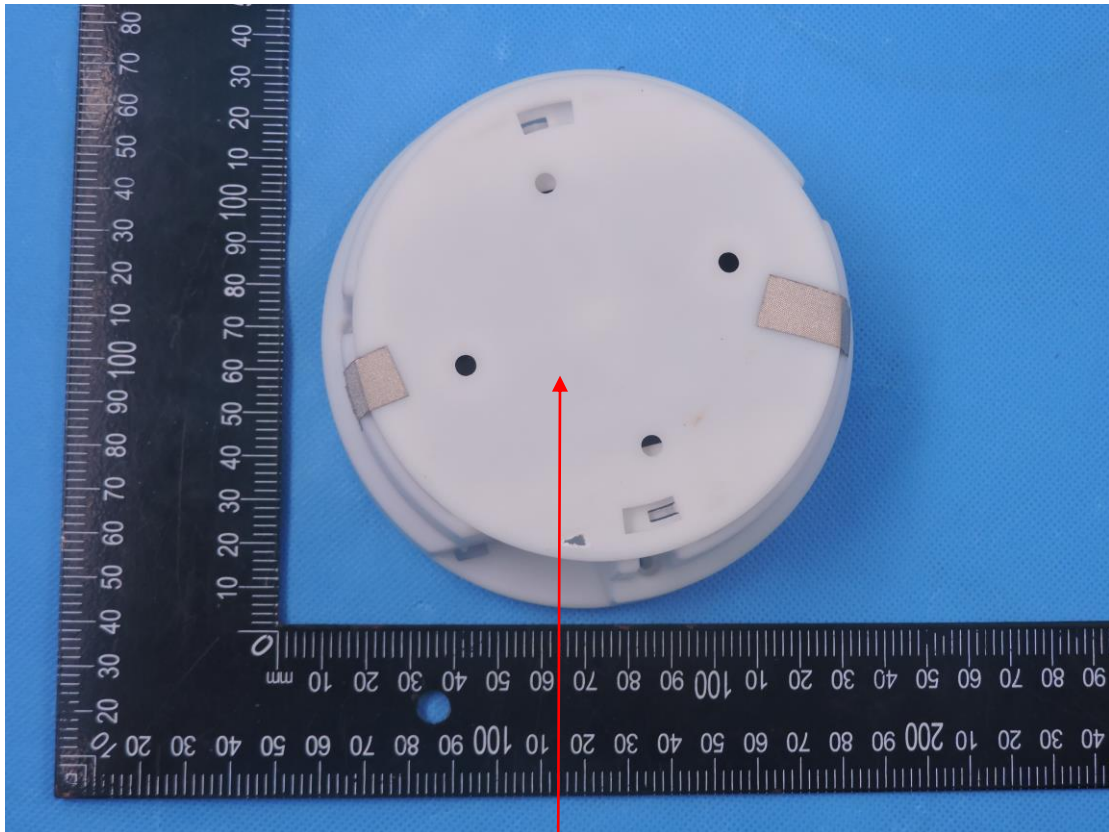

FCC Label

Activity Counter

Model name: Activity Counter

FCC ID: O76-X2HG2400A

40mm*30mm