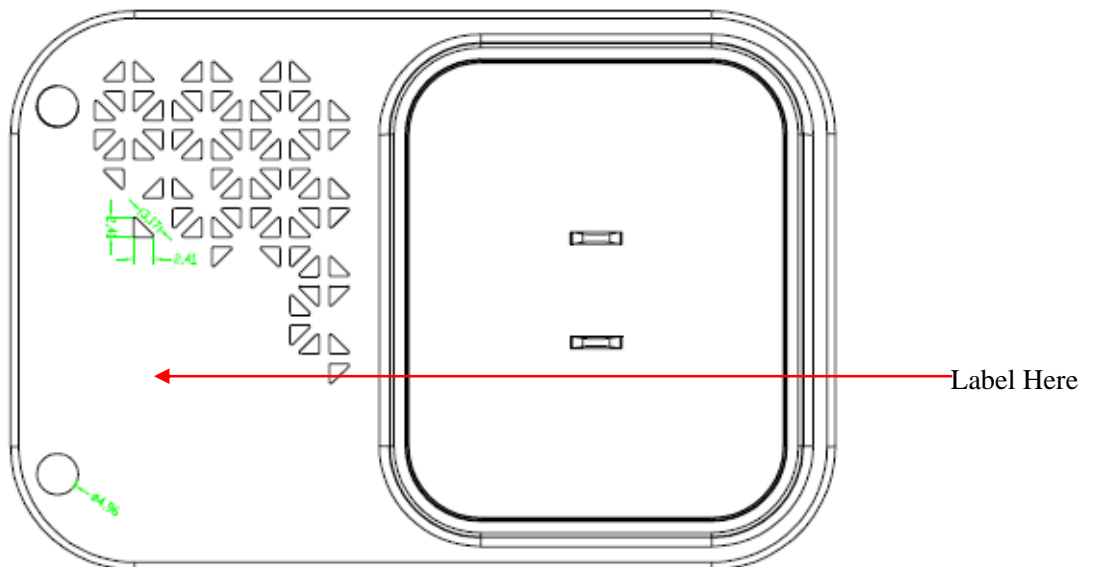

EXHIBIT A - FCC ID LABELING AND LOCATION

FCC ID Label

Model: QUANTUM X1
Code: 4-00024
SSID: Connect to Router
ID: admin PW: nnnn
Barcode
 R 211-170303 T D170008211 FC 
FCC ID: O6ZX1

Proposed FCC ID Label Location

The label shown shall be permanently affixed at a conspicuous location on the device and be readily visible to the user at the time purchase (Labeling requirements per 2.925)