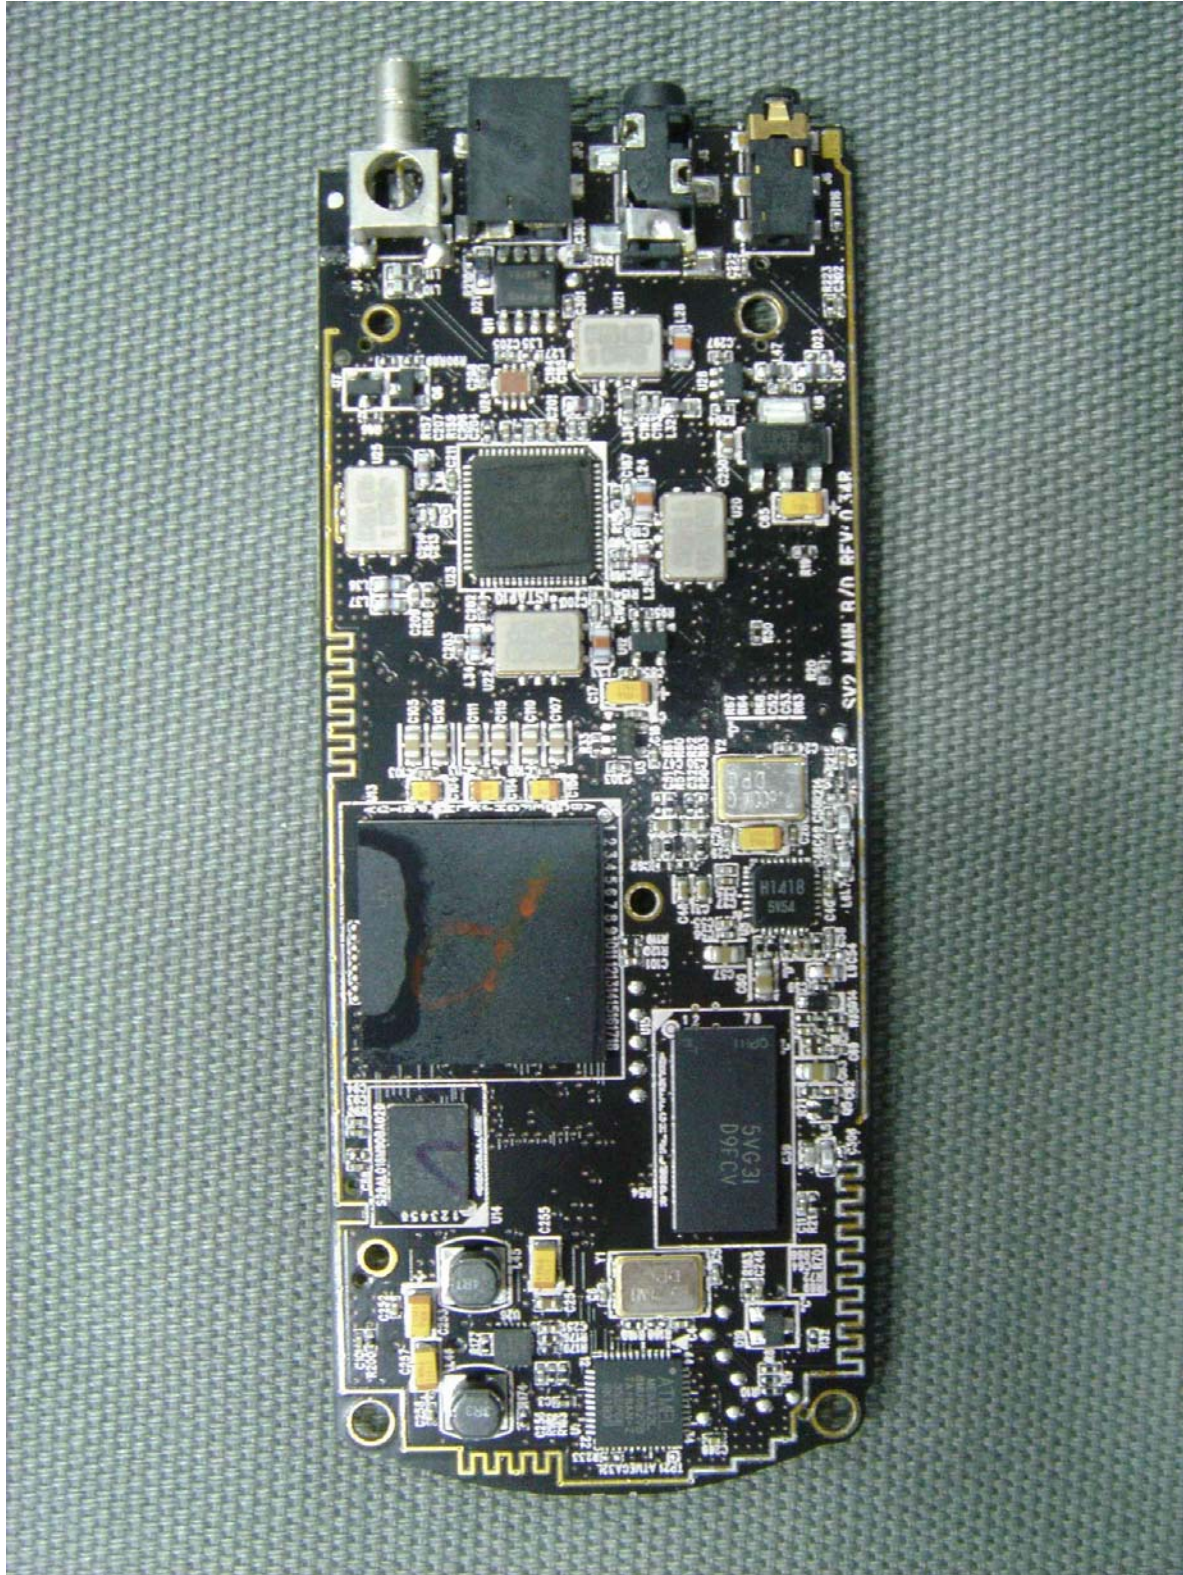

It should not be reproduced except in full, without the written approval of ONETECH.

FCC-002 (Rev.0)

HEAD OFFICE : #505 SK APT. Factory 223-28, Sangdaewon 1 Dong, Jungwon-Gu, Seongnam-City, Kyunggi-Do, 462-705, Korea
(TEL: +82-31-746-8500, FAX: +82-31-746-8700)

EMC Testing Dept : 426-1 Daessangryung-Ri, Chowol-Eup, Kwangju-City, Kyunggi-Do, 464-860, Korea. (TEL: +82-31-765-8289, FAX: +82-31-766-2904)