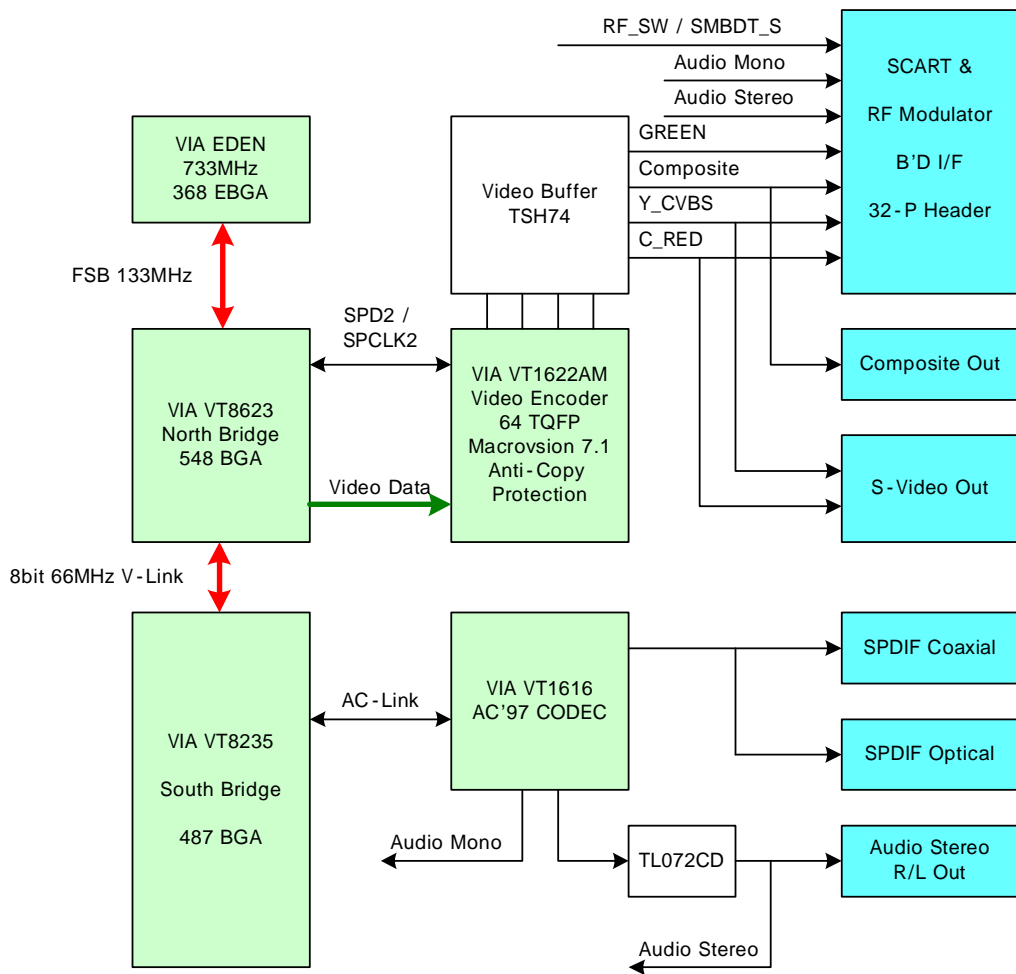

FS0	FS1	FS2	FS3	FS4
1	1	1	1	1

CPU	3V66	PCI
133.3	66.6	33.3

SUSA#

VT1622AM