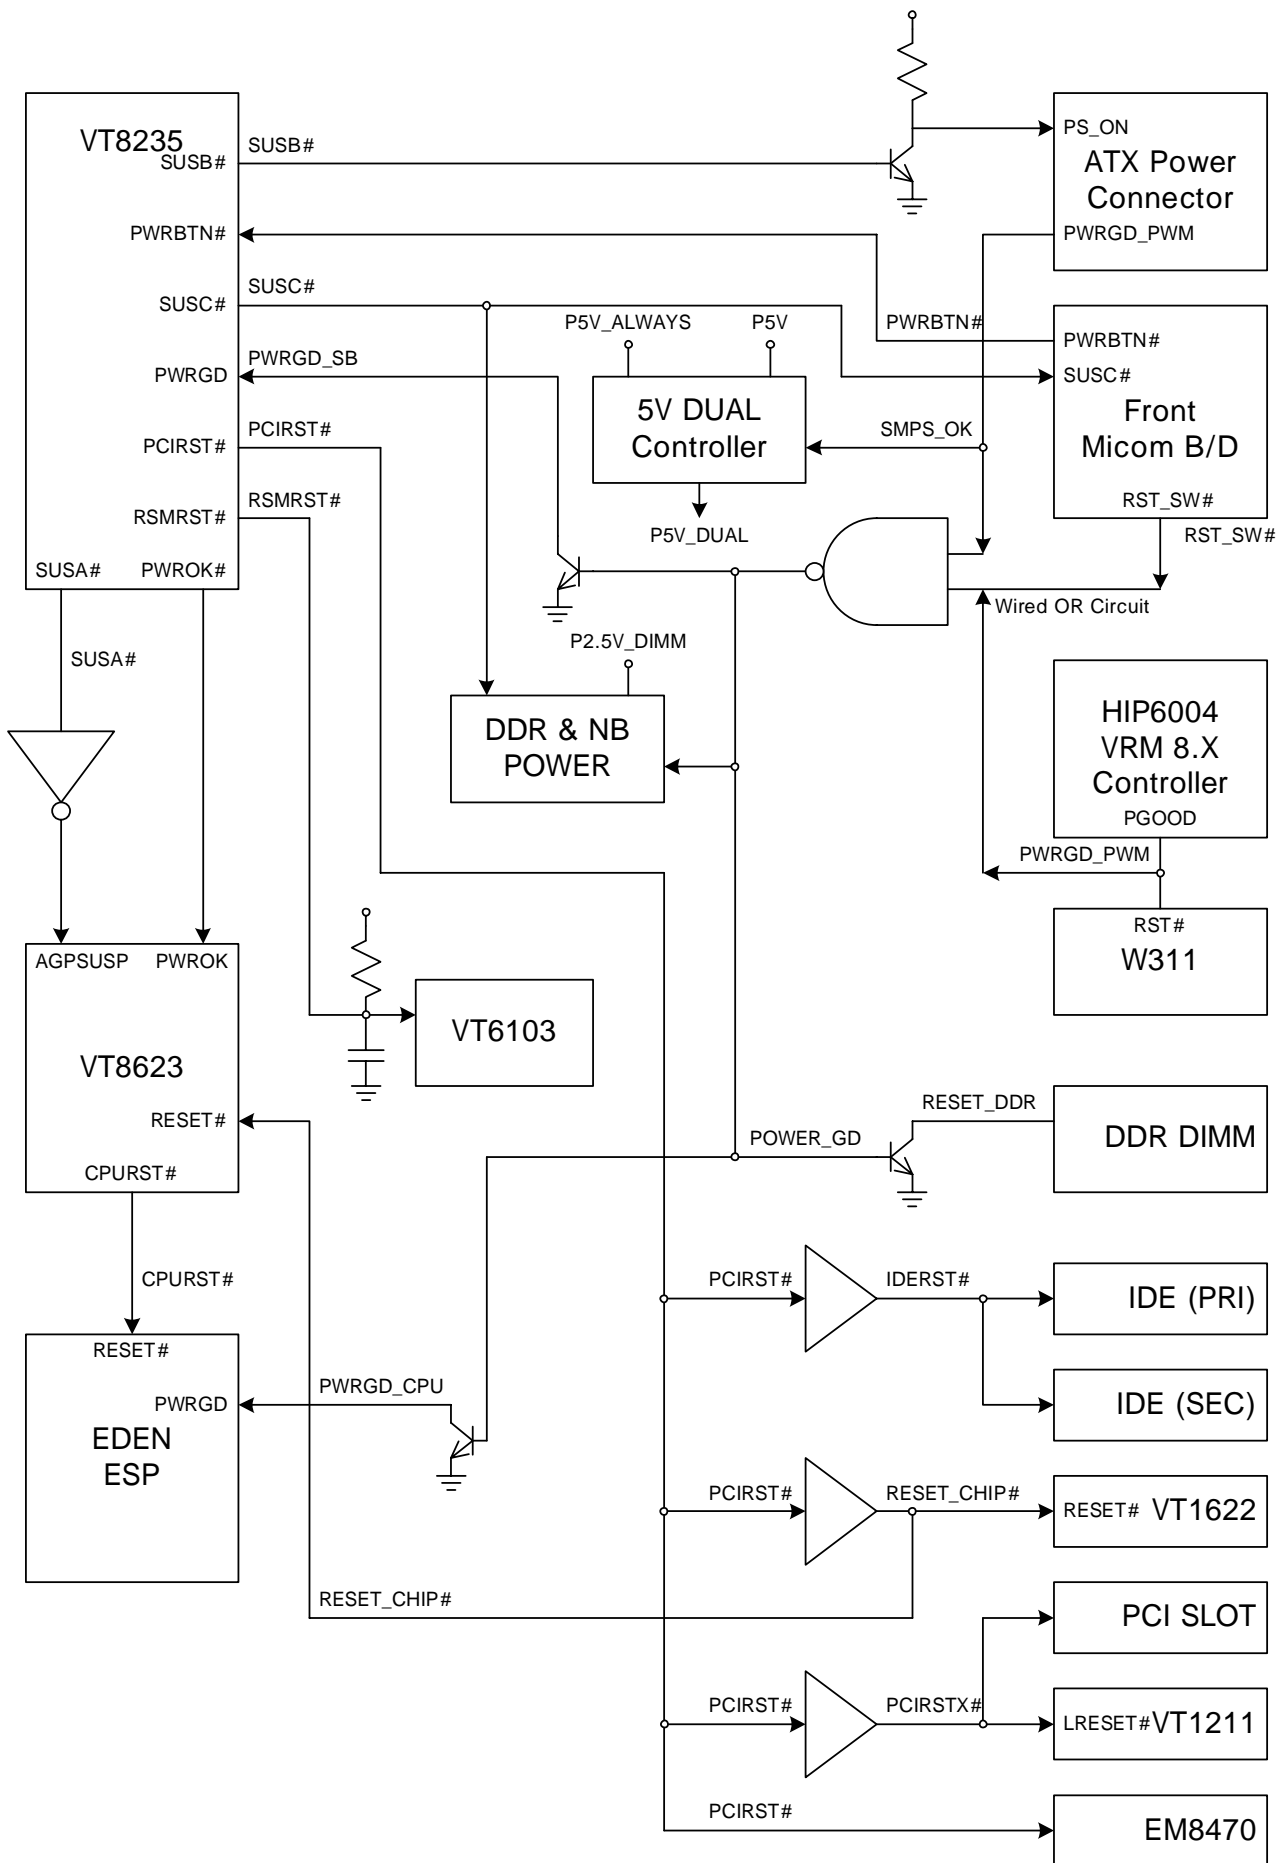

FS0	FS1	FS2	FS3	FS4
1	1	1	1	1

CPU	3V66	PCI
133.3	66.6	33.3

SUSA#

VT1622AM