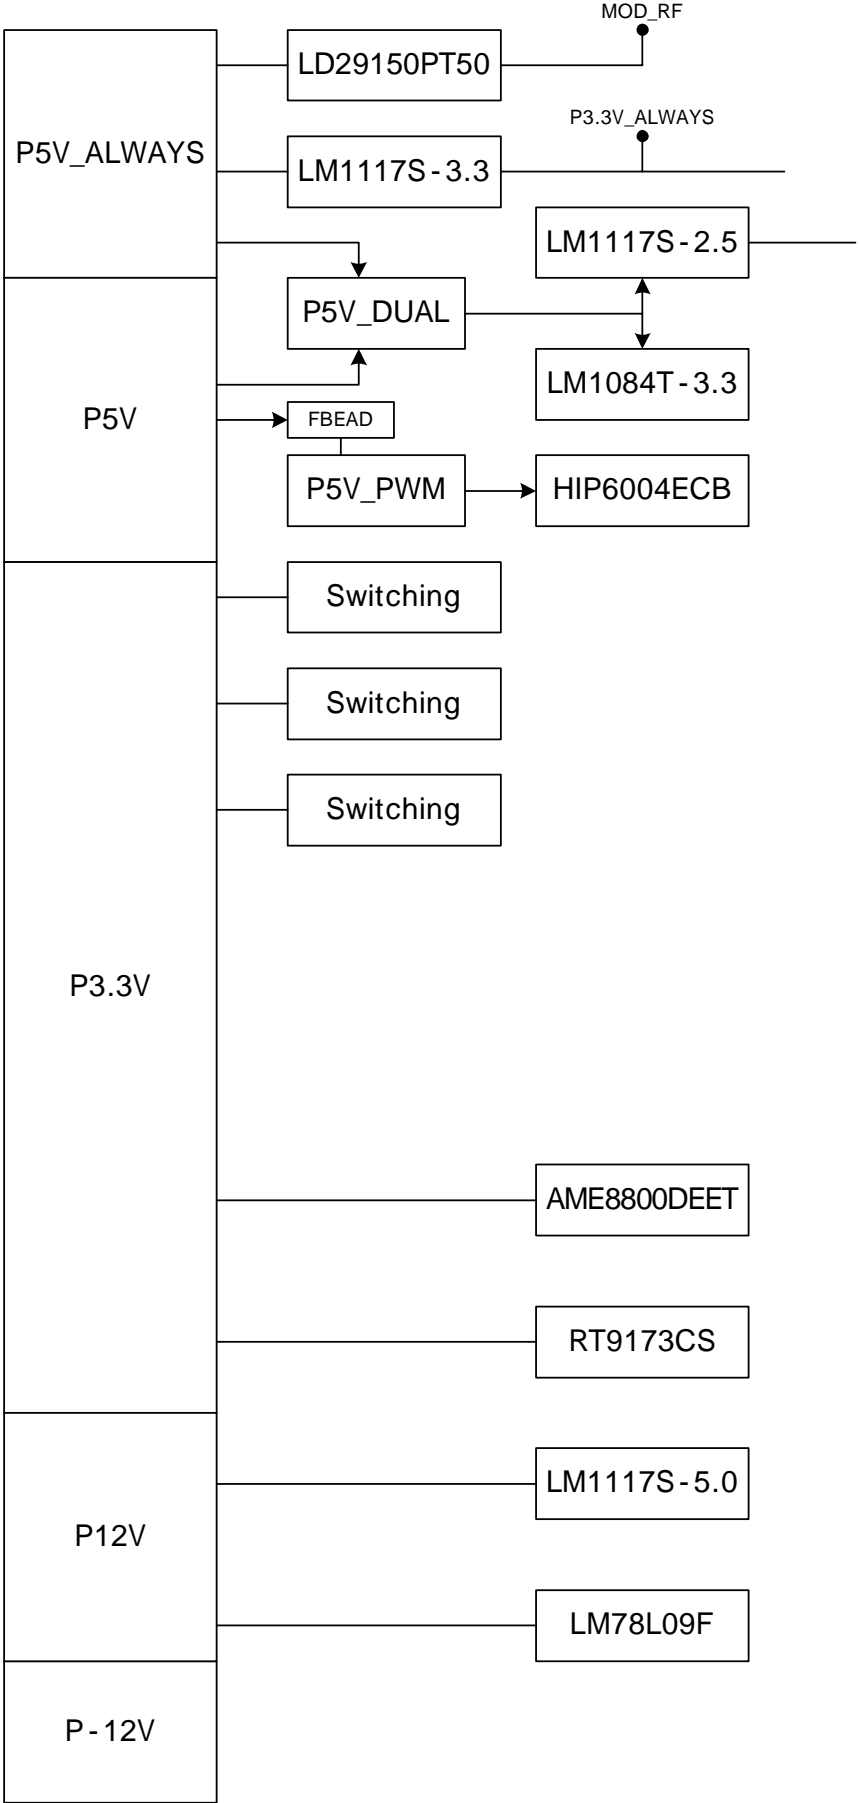

FS0	FS1	FS2	FS3	FS4
1	1	1	1	1

CPU	3V66	PCI
133.3	66.6	33.3

SUSA#

VT1622AM