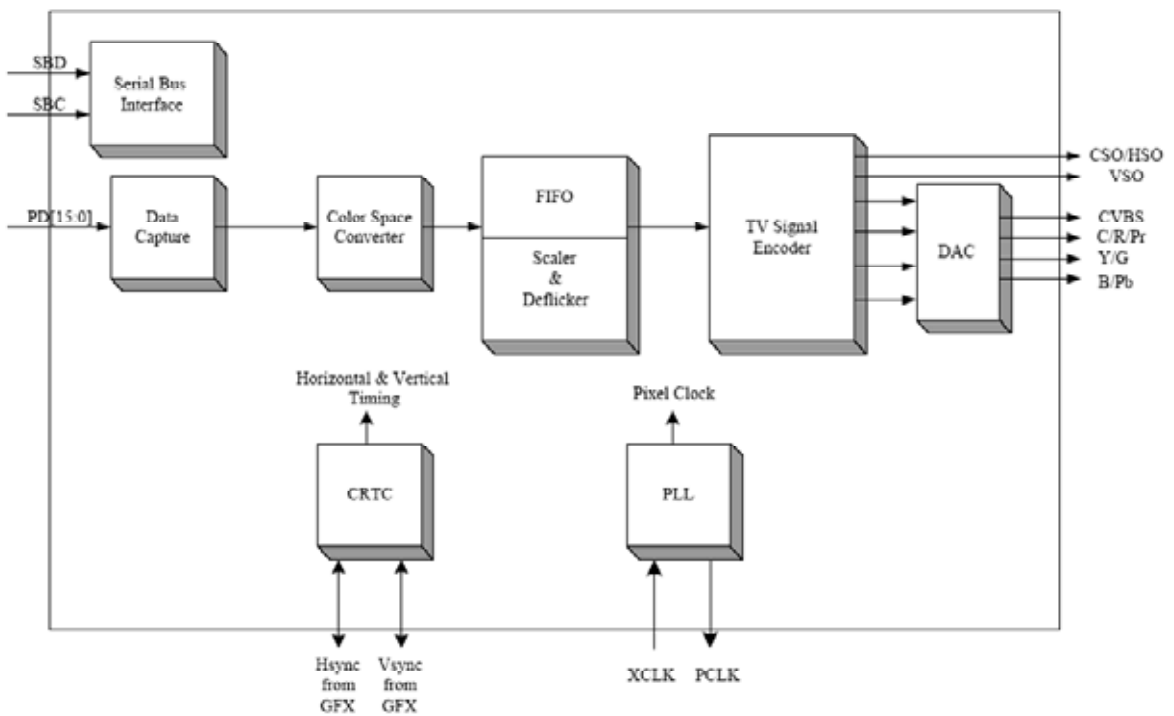

FS0	FS1	FS2	FS3	FS4
1	1	1	1	1

CPU	3V66	PCI
133.3	66.6	33.3

SUSA#

VT1622AM