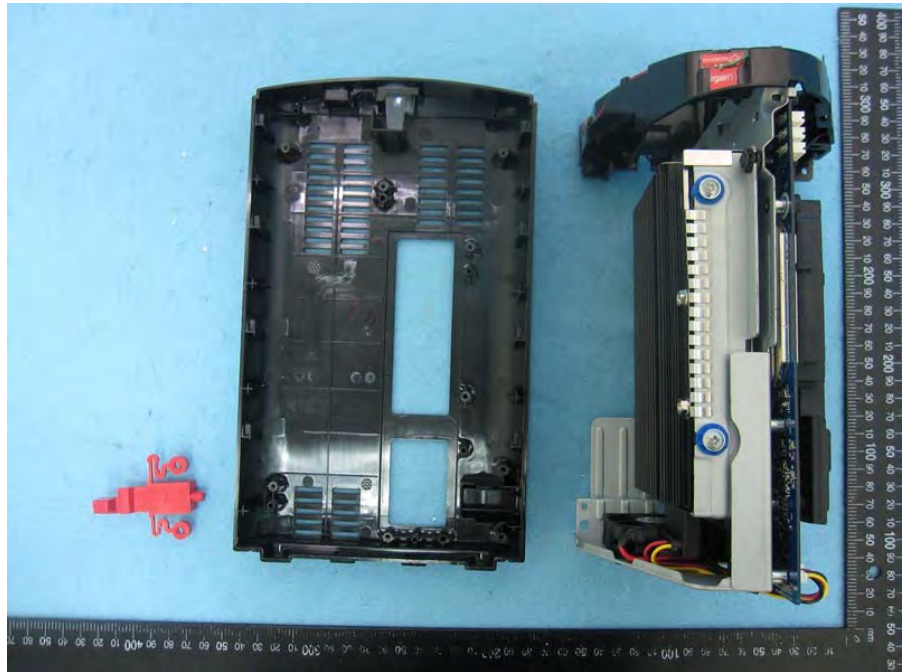

Brand Name: AT&T DIRECTV Model No.: HS17-500

Hard Drive