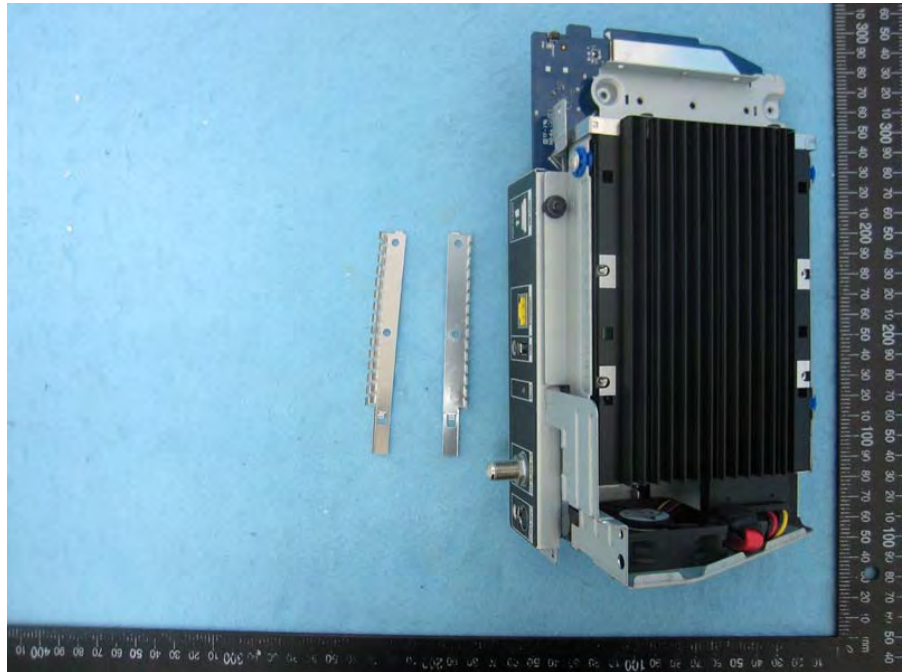

Brand Name: AT&T DIRECTV Model No.: HS17-500

Hard Drive