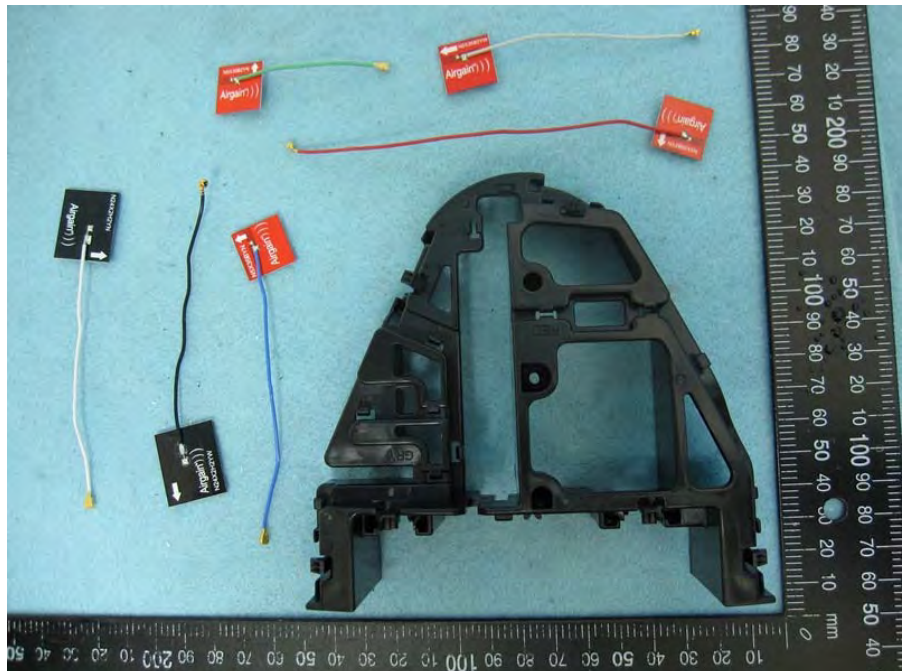

Brand Name: AT&T DIRECTV Model No.: HS17-500

Hard Drive