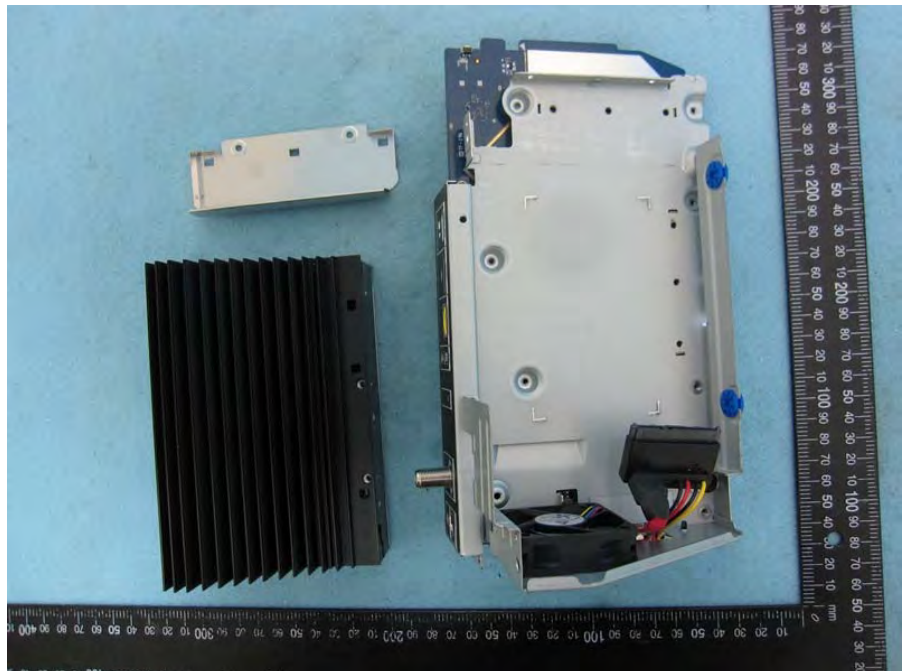

Brand Name: AT&T DIRECTV Model No.: HS17-500

Hard Drive