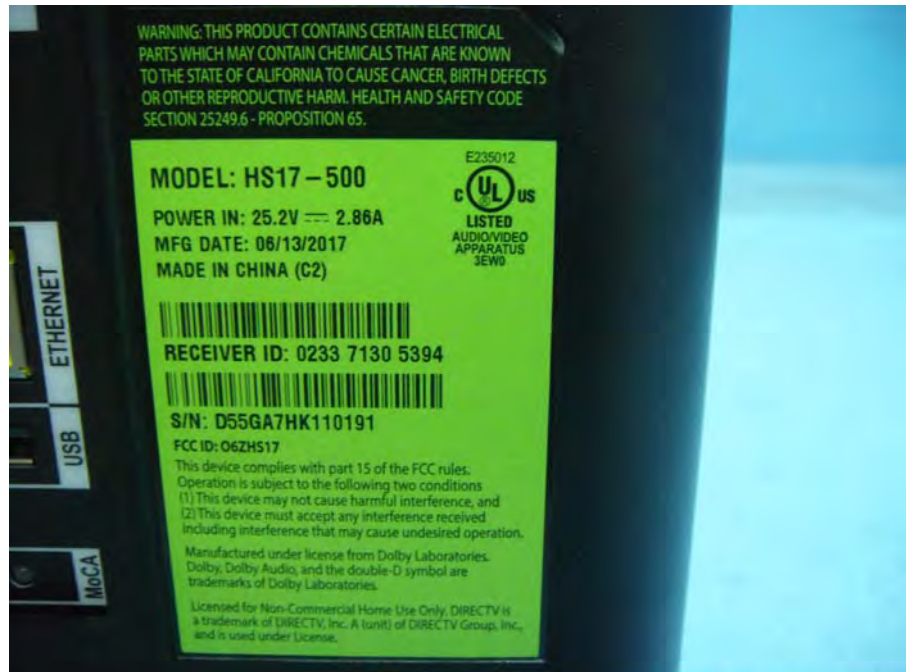

Brand Name: AT&T DIRECTV Model No.: HS17-500

Adapter