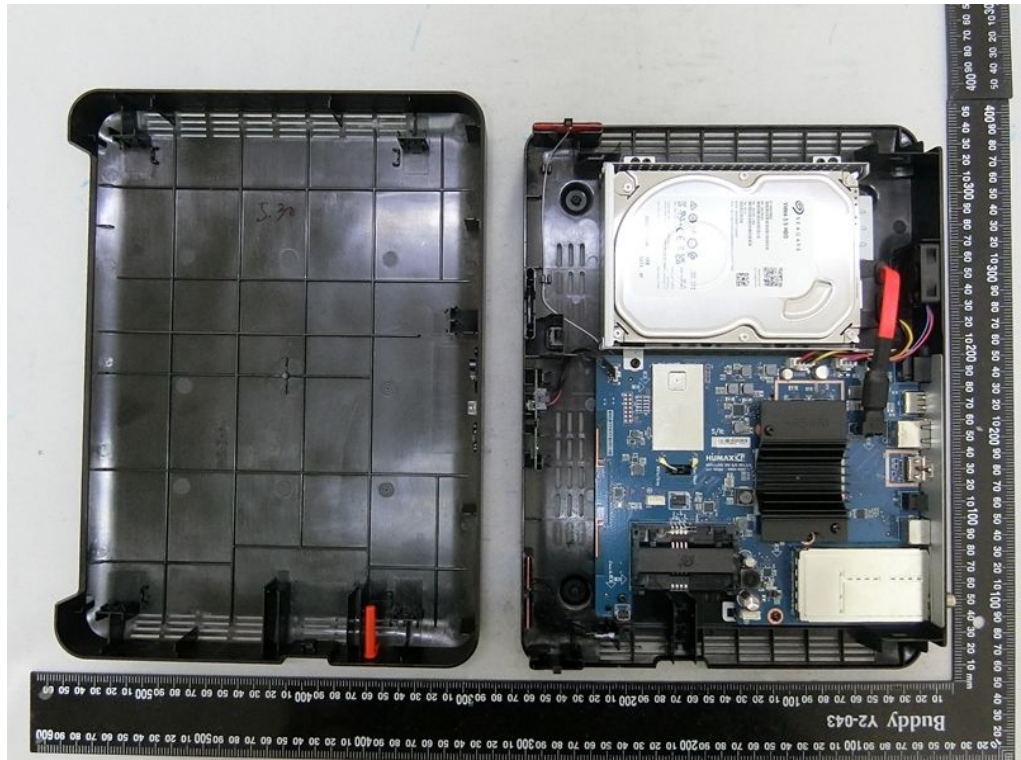

Brand Name: DIRECTV Model Name: HR54-500

Hard Disk