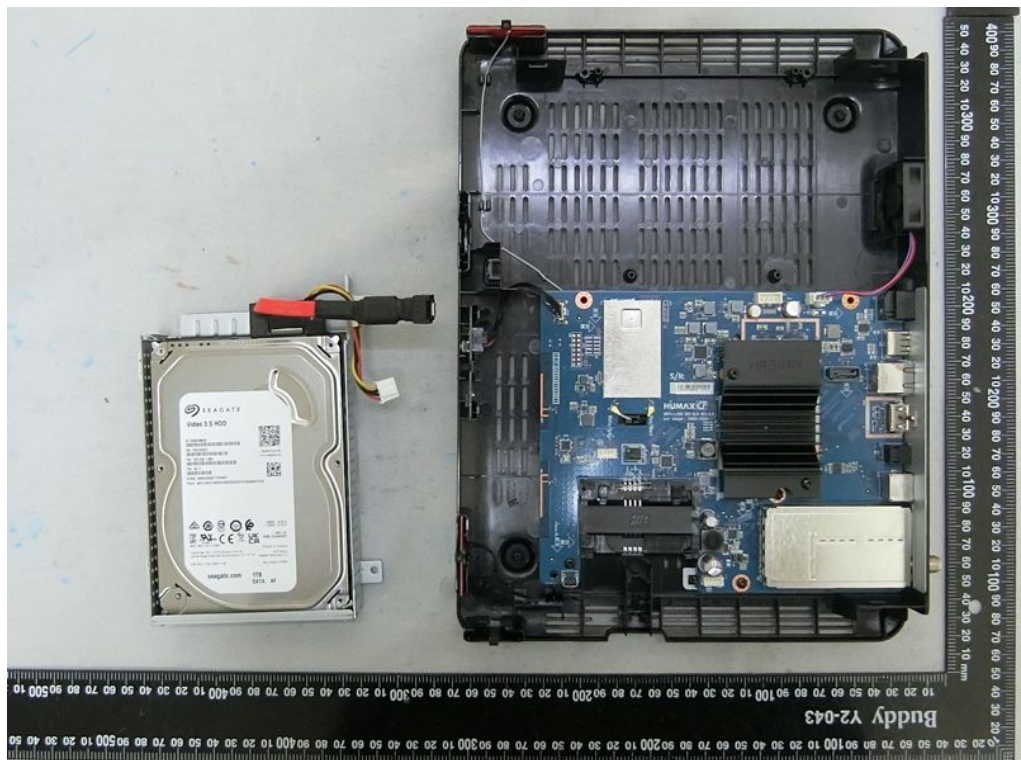

Brand Name: DIRECTV Model Name: HR54-500

Hard Disk